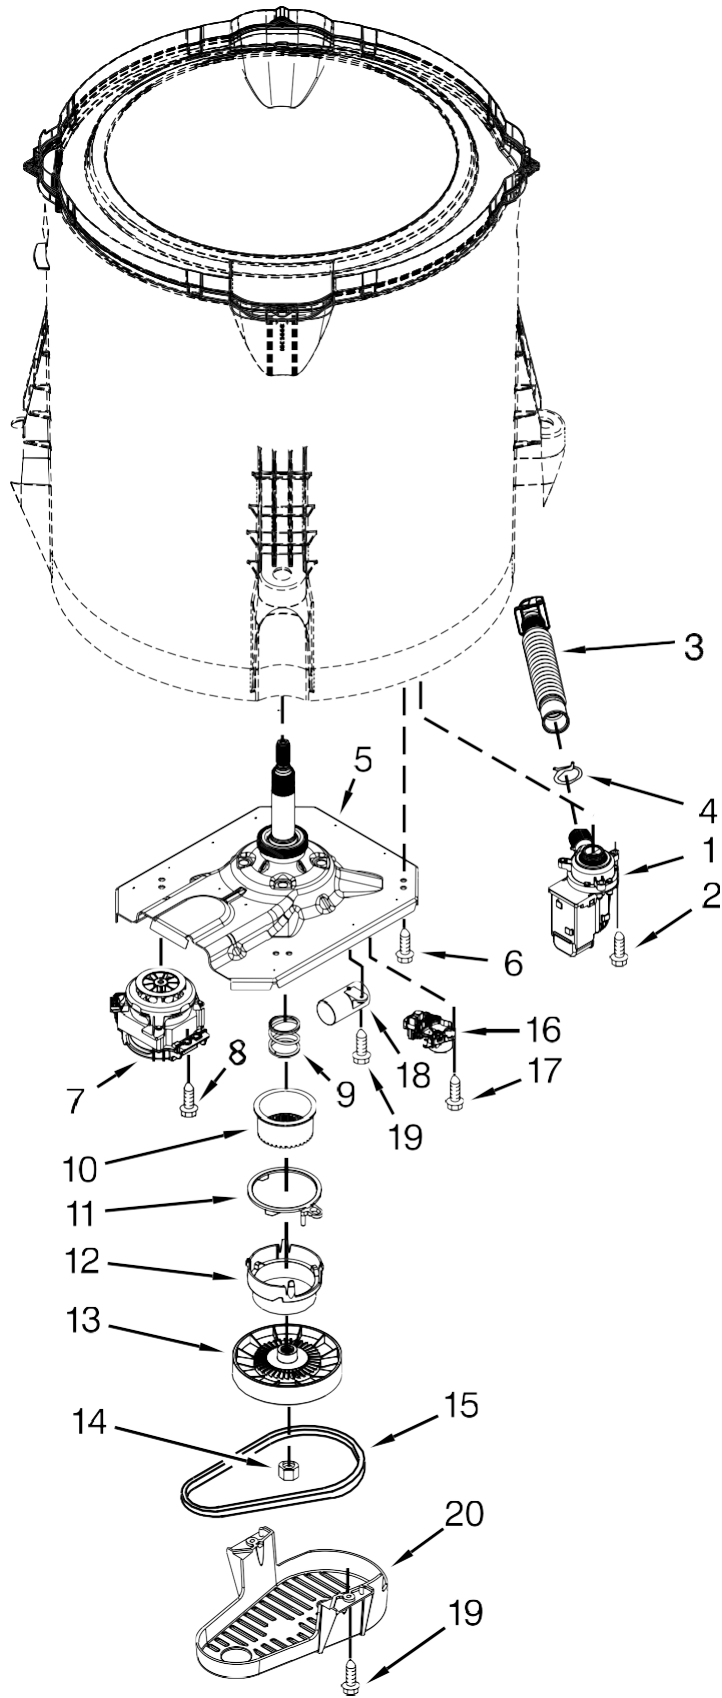

Lavadora Whirlpool 7MWTW1899BQ1

<u>Illus. No.</u>	<u>Part No.</u>	<u>Description</u>
1	W10465543	Pump Assembly, Drain
2	W10004910	Screw
3	W10215091	Hose, Inner Drain Assembly
4	8317496	Clamp, Hose
5	W10473144	Gearcase Assembly
6	W10249633	Screw
7	W10416668	Motor, Drive

<u>Illus. No.</u>	<u>Part No.</u>	<u>Description</u>
8	W10094780	Screw
9	W10006382	Spring, Splutch
10	W10006352	Slider, Splutch
11	W10006353	Cam Ring, Splutch
12	W10006354	Cam, Splutch
13	W10536113	Pulley
14	W10163336	Nut, Pulley
15	W10006384	Belt, Drive

<u>Illus. No.</u>	<u>Part No.</u>	<u>Description</u>
16	W10597177	Actuator, Shift
17	9741052	Screw
18	W10390451	Capacitor, Motor Run
19	357640	Screw
20	W10427633	Shield, Pulley Cover