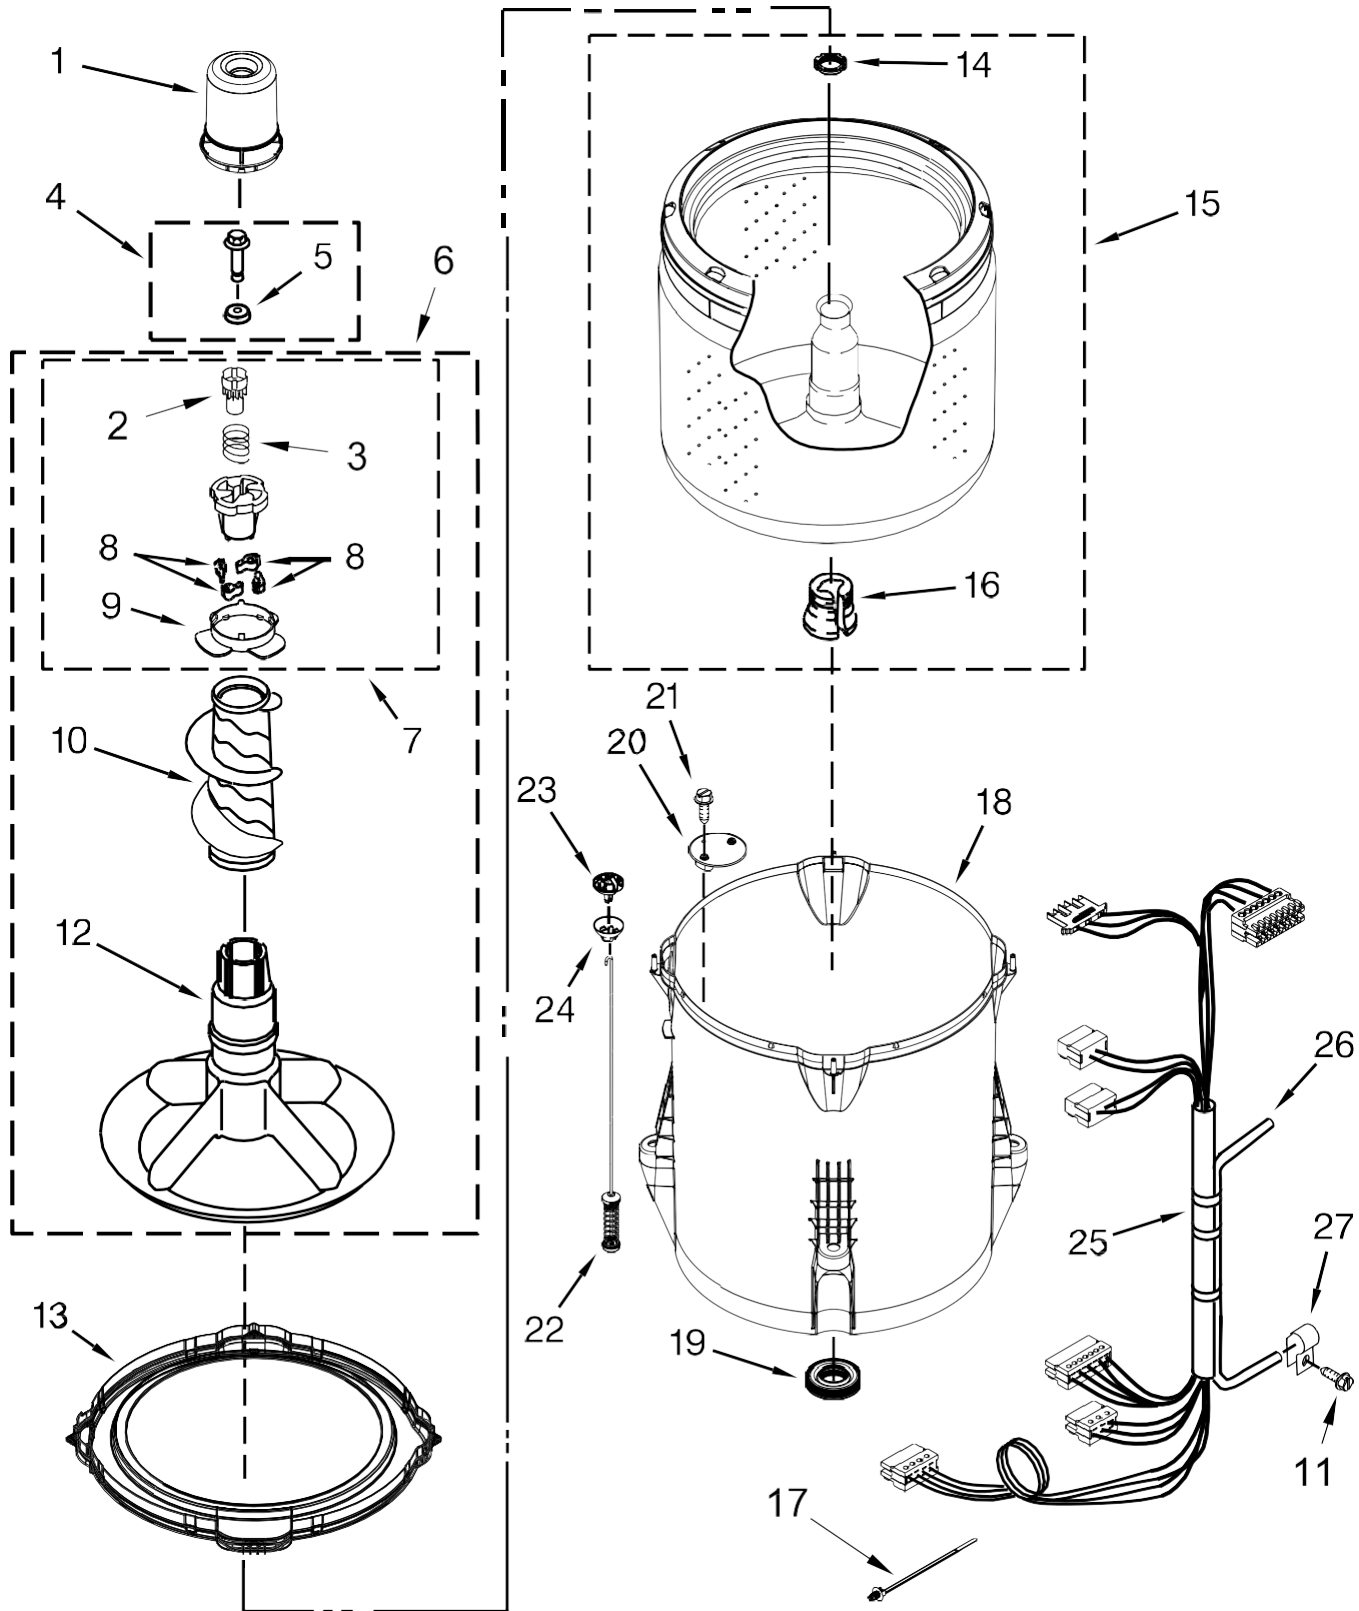

Lavadora Whirlpool 7MWTW1899BQ1

<u>Illus. No.</u>	<u>Part No.</u>	<u>Description</u>
1	8528278	Dispenser, Fabric Softener
2	8533540	Retainer, Spring
3	3946997	Spring, Compression
4	W10003790	Screw and Washer
5	3949550	Washer
6	8538246	Agitator (Complete)
7	8537433	Cam, Driven
8	3366877	Dog, Agitator Clutch
9	8055141	Bearing, Cam
10	3946996	Auger, Agitator
11	8533943	Screw
12	3947517	Agitator Assembly

<u>Illus. No.</u>	<u>Part No.</u>	<u>Description</u>
13	W10215108	Ring, Tub
14	21366	Nut, Spanner
15	W10358261	Basket Assembly
16	389140	Block, Basket Drive
17	W10267532	Cable Tie
18	W10238320	Tub (Includes Tub Seal)
19	W10006371	Seal, Tub
20	W10215093	Filter, Drain Pump
21	8533928	Screw (Stainless)
22	W10257088	Damper Assembly, Tub Suspension (Set Of 4-Includes Ball & Bushing)

<u>Illus. No.</u>	<u>Part No.</u>	<u>Description</u>
23	W10560146	Ball, Suspension (Set of 4 - Includes Suspension Bushings)
24	W10256551	Bushing - Upper Suspension (Set of 4 - Includes Suspension Balls)
25	W10610077	Harness, Lower (Includes Pressure Hose & Cable Tie)
26	W10431037	Hose, Pressure Switch
27	W10005430	Clamp, Cable