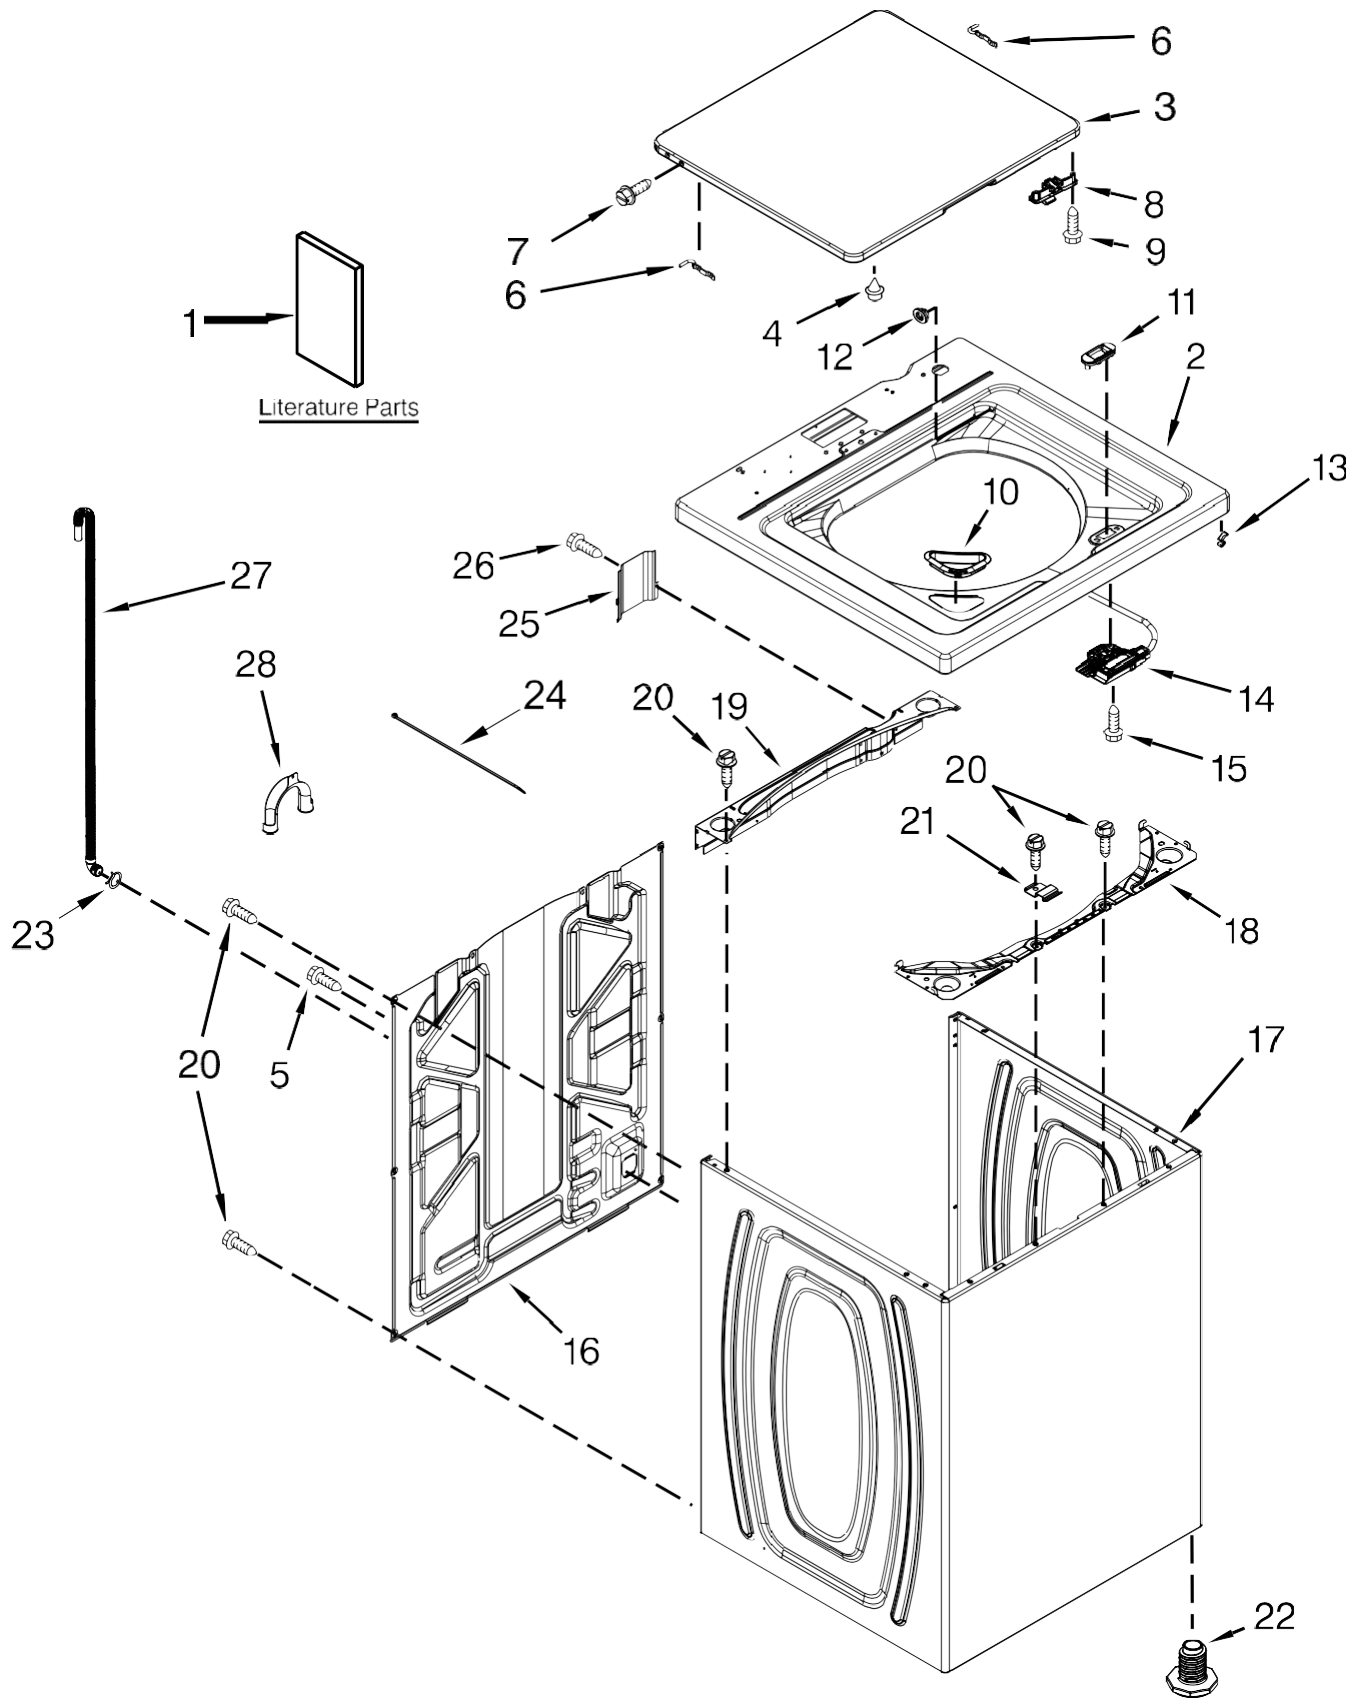

Lavadora Whirlpool 7MWTW1899BQ1

Lavadora Whirlpool 7MWTW1899BQ1

<u>Illus. No.</u>	<u>Part No.</u>	<u>Description</u>
1	Literature Parts W10478095	Installation Instructions
	W10630329	Owners Manual
	W10468340	Tech Sheet
	W10630328	Energy Guide
2		Top
	W10251319	White
3		Lid & Bumper Assembly
	W10027624	White
4	9724509	Bumper, Lid
5	9740848	Screw
6	91770	Hinge, Lid
7	W10119872	Screw
8		Strike, Lid Lock
	W10240513	White

<u>Illus. No.</u>	<u>Part No.</u>	<u>Description</u>
9	W10273971	Screw
10	W10192089	Dispenser, Bleach
11	Bezel, Lid Lock W10392041	White
12	21258	Bearing, Lid Hinge
13	90016	Clip, Harness
14	W10238287	Latch, Lid Lock Assembly
15	8281163	Screw (Stainless)
16	W10250884	Panel, Rear
17		Cabinet
	W10478060	White
18	W10215098	Brace, Cabinet Top-Front
19	W10512626	Brace, Cabinet Top-Rear

<u>Illus. No.</u>	<u>Part No.</u>	<u>Description</u>
20	1157158	Screw
21	W10248088	Lock, Top
22	W10397994	Foot, Leveling
23	356138	Clamp, Hose
24	W10339879	Tie, Cable
25	W10215139	Cover, Harness
26	W10142728	Screw
27	W10221546	Hose, Outer Drain Assembly
28	W10280024	U-Bend, Drain Hose

Lavadora Whirlpool 7MWTW1899BQ1

<u>Illus.</u> <u>No.</u>	<u>Part No.</u>	<u>Description</u>
1	W10618244	Panel, Console
2	8536939	Clip, Spring
3	End Cap (Left) 8566035	White
4	End Cap (Right) 8566032	White
5	8312709	Clip, Console
6	W10570342	Control Unit Assembly
7	W10461159	Panel, Console Rear Cover
8	1157158	Screw
9	W10251309	Push Button, Start