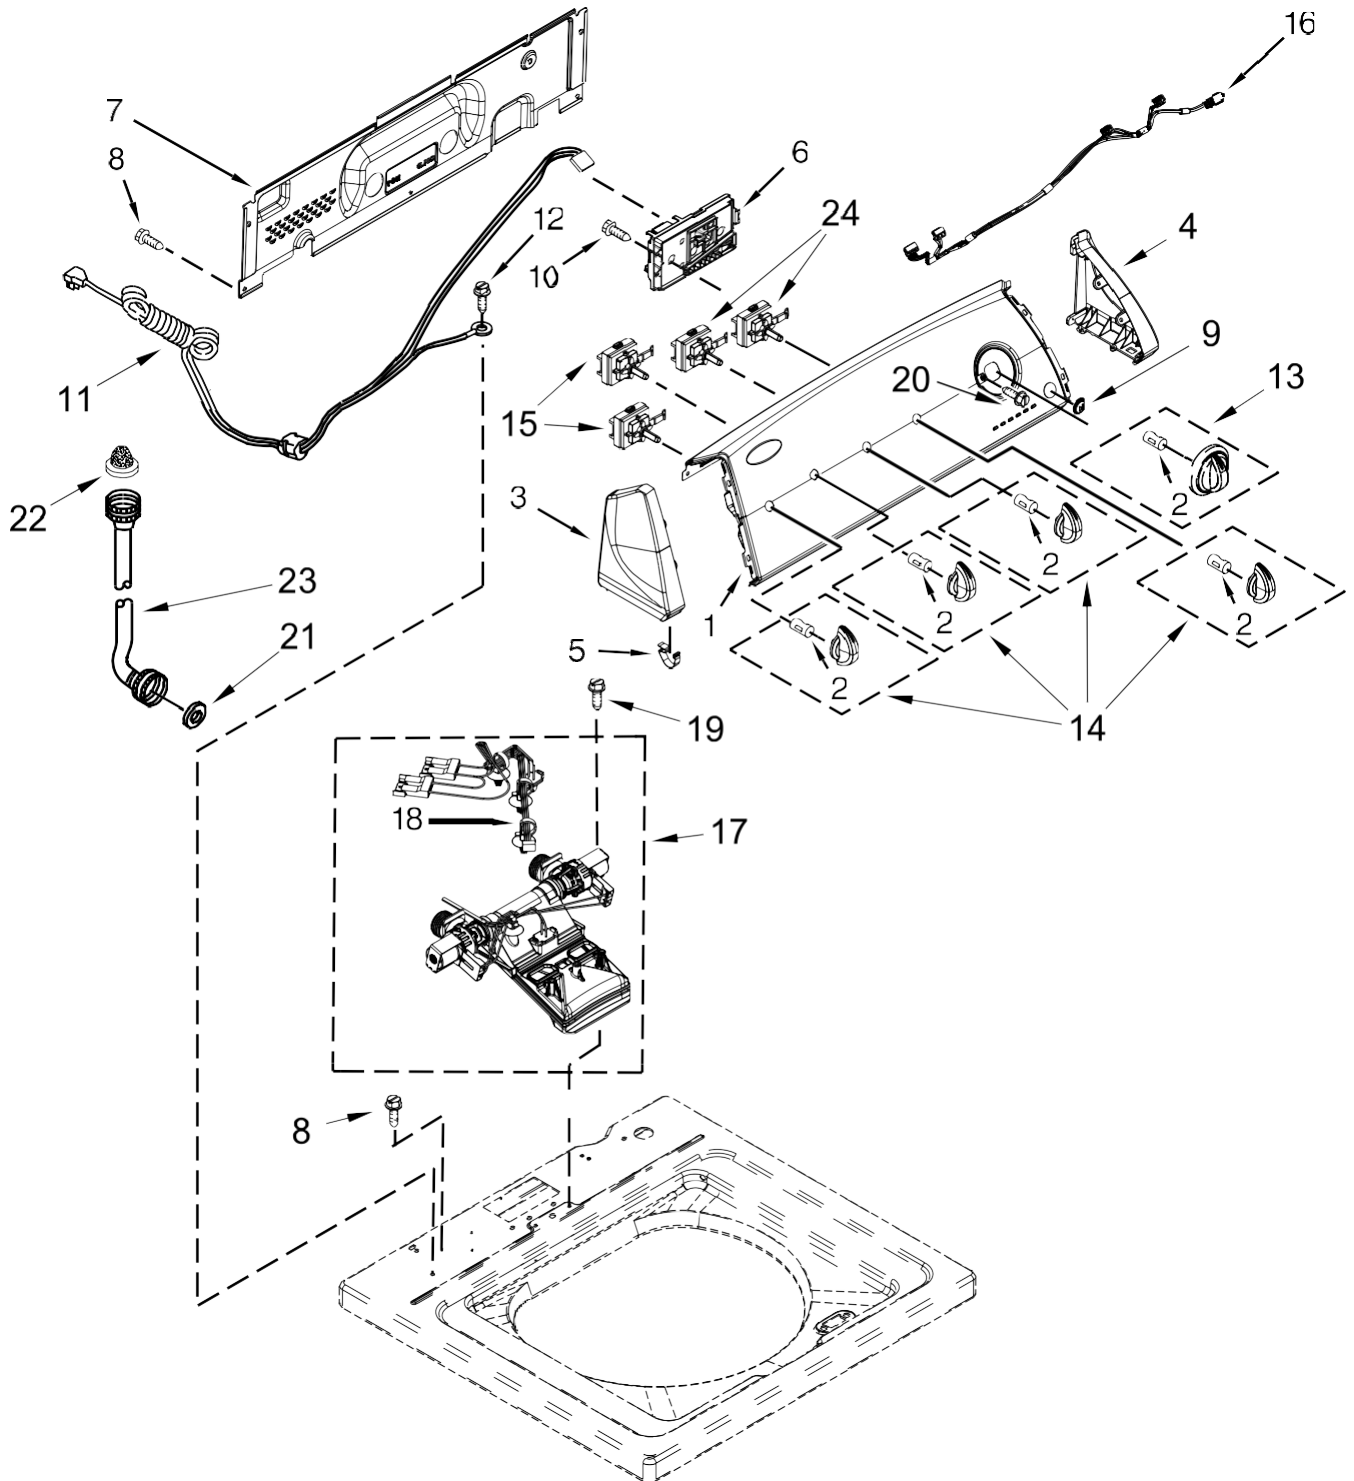

Lavadora Whirlpool 7MWTW1899BQ1

Lavadora Whirlpool 7MWTW1899BQ1

<u>Illus. No.</u>	<u>Part No.</u>	<u>Description</u>
1	Literature Parts W10478095	Installation Instructions
	W10630329	Owners Manual
	W10468340	Tech Sheet
	W10630328	Energy Guide
2		Top
	W10251319	White
3		Lid & Bumper Assembly
	W10027624	White
4	9724509	Bumper, Lid
5	9740848	Screw
6	91770	Hinge, Lid
7	W10119872	Screw
8		Strike, Lid Lock
	W10240513	White

<u>Illus. No.</u>	<u>Part No.</u>	<u>Description</u>
20	1157158	Screw
21	W10248088	Lock, Top
22	W10397994	Foot, Leveling
23	356138	Clamp, Hose
24	W10339879	Tie, Cable
25	W10215139	Cover, Harness
26	W10142728	Screw
27	W10221546	Hose, Outer Drain Assembly
28	W10280024	U-Bend, Drain Hose

Lavadora Whirlpool 7MWTW1899BQ1

<u>Illus.</u> <u>No.</u>	<u>Part No.</u>	<u>Description</u>
1	W10618244	Panel, Console
2	8536939	Clip, Spring
3	End Cap (Left) 8566035	White
4	End Cap (Right) 8566032	White
5	8312709	Clip, Console
6	W10570342	Control Unit Assembly
7	W10461159	Panel, Console Rear Cover
8	1157158	Screw
9	W10251309	Push Button, Start

<u>Illus.</u> <u>No.</u>	<u>Part No.</u>	<u>Description</u>
10	90767	Screw
11	W10525194	Cord, Power
12	3400076	Screw
13		Assembly, Timer Knob
	8566061	White
14		Assembly, Control Knob
	8565944	White
15	W10285512	Temperature Control
16	W10291176	Harness, Upper
17	W10472844	Inlet Assembly, Water