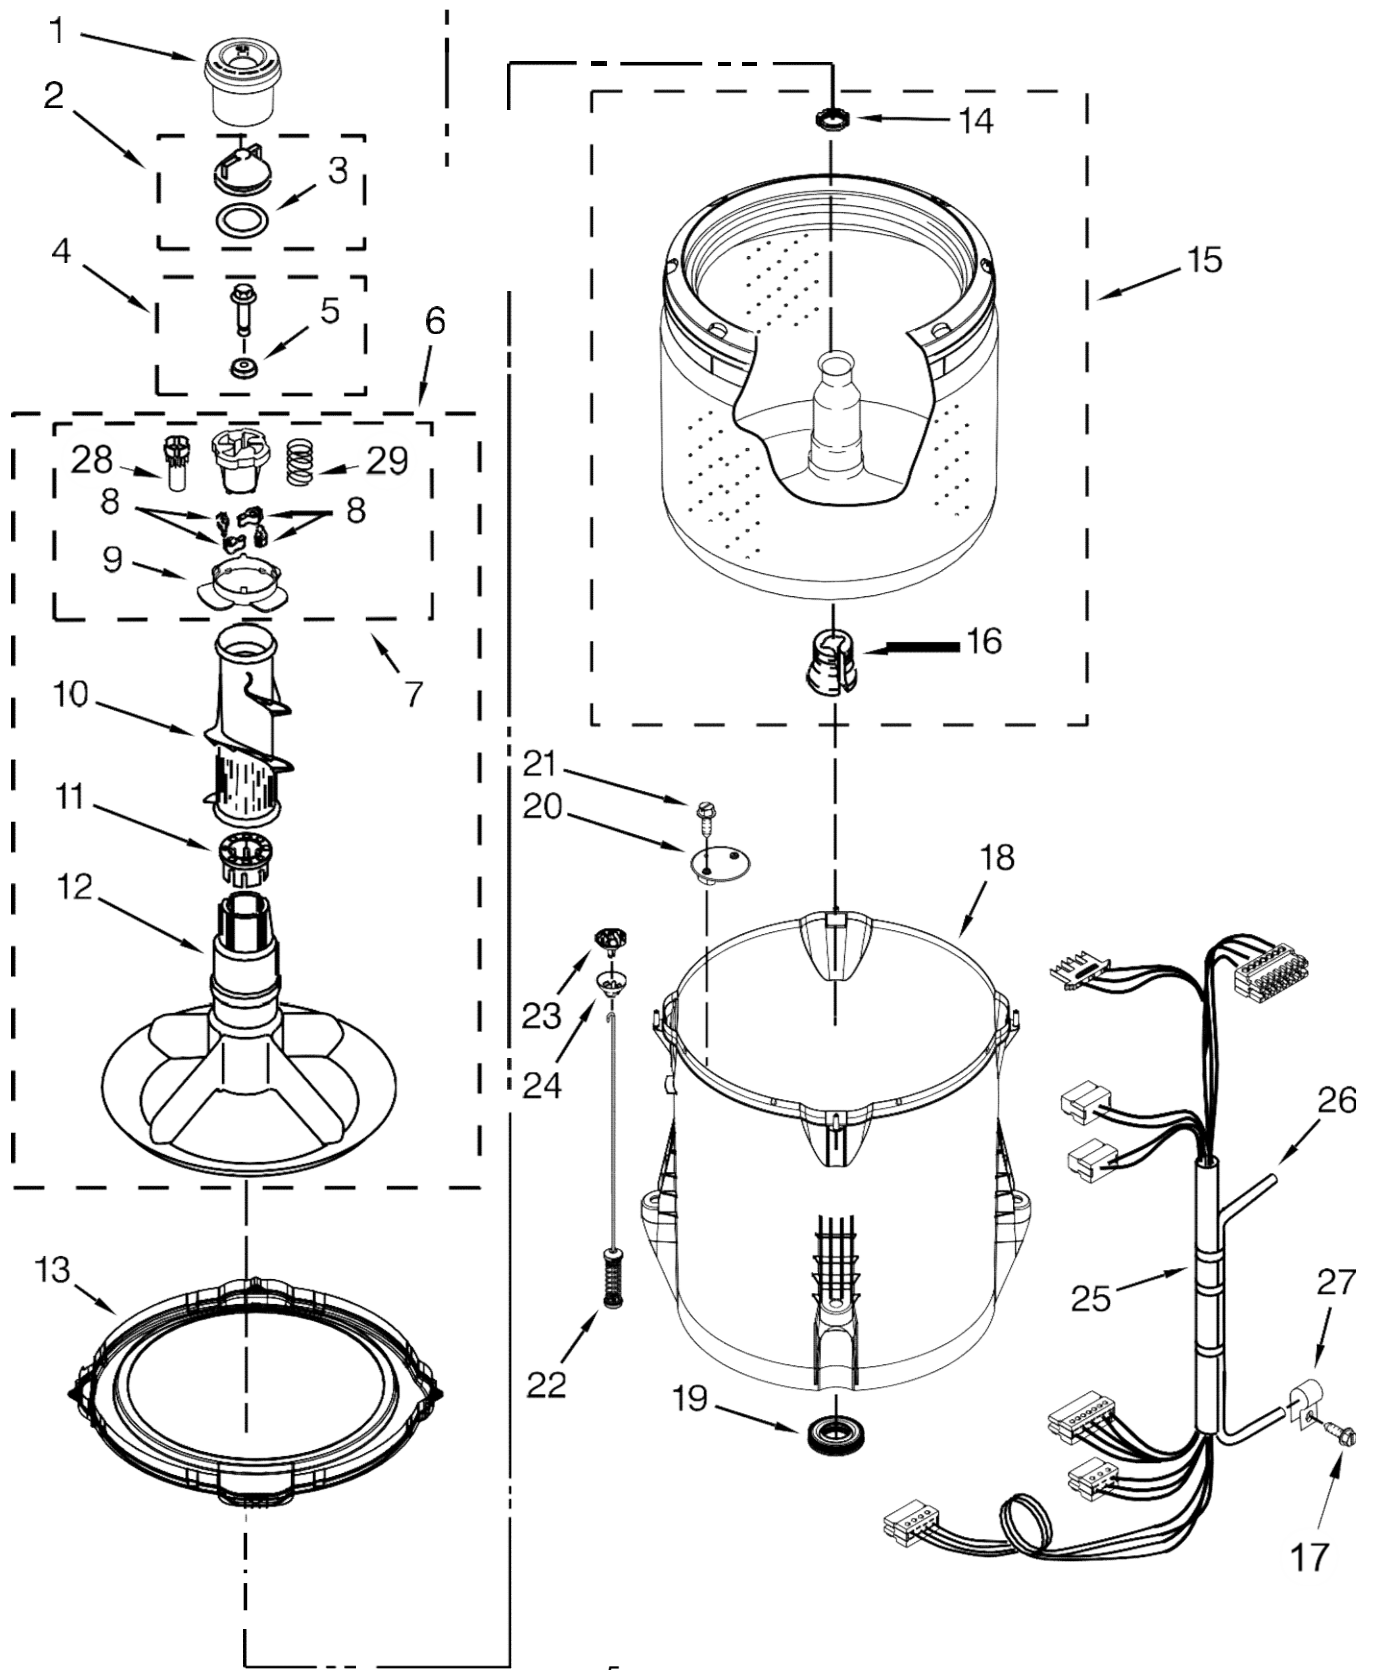

Lavadora Whirlpool 7MWTW1905DW0

Lavadora Whirlpool 7MWTW1905DW0

<u>Illus.</u> <u>No.</u>	<u>Part No.</u>	<u>Description</u>
1	8580006	Dispenser, Fabric Softener
2	3354733	Cap, Barrier
3	W10072840	Seal, Inner Cap
4	W10003790	Screw and Washer
5	3949550	Washer
6	8578210	Agitator (Complete)
7	8537434	Cam, Driven
8	3366877	Dog, Agitator Clutch
9	8055141	Bearing, Cam
10	8054468	Mover, Clothes
11	8055228	Spacer, Thrust
12	8578209	Agitator, Complete Assembly

<u>Illus.</u> <u>No.</u>	<u>Part No.</u>	<u>Description</u>
13	W10531289	Ring, Tub
14	21366	Nut, Spanner
15	W10554251	Basket Assembly
16	389140	Block, Basket Drive
17	8533943	Screw
18	W10238320	Tub (Includes Tub Seal)
19	W10006371	Seal, Tub
20	W10215093	Filter, Drain Pump
21	8533928	Screw (Stainless)
22	W10537442	Damper Assembly, Tub Suspension (Set Of 4-Includes Items 23 and 24)

<u>Illus.</u> <u>No.</u>	<u>Part No.</u>	<u>Description</u>
23	W10560146	Ball, Suspension (Set of 4 - Includes Suspension Bushings)
24	W10256551	Bushing - Upper Suspension (Set of 4 - Includes Suspension Balls)
25	W10583026	Harness, Lower (Includes Pressure Hose & Cable Tie)
26	8572540	Hose Pressure Switch
27	W10005430	Clamp, Cable
28	8533540	Retainer, Spring
29	8055140	Spring, Compression