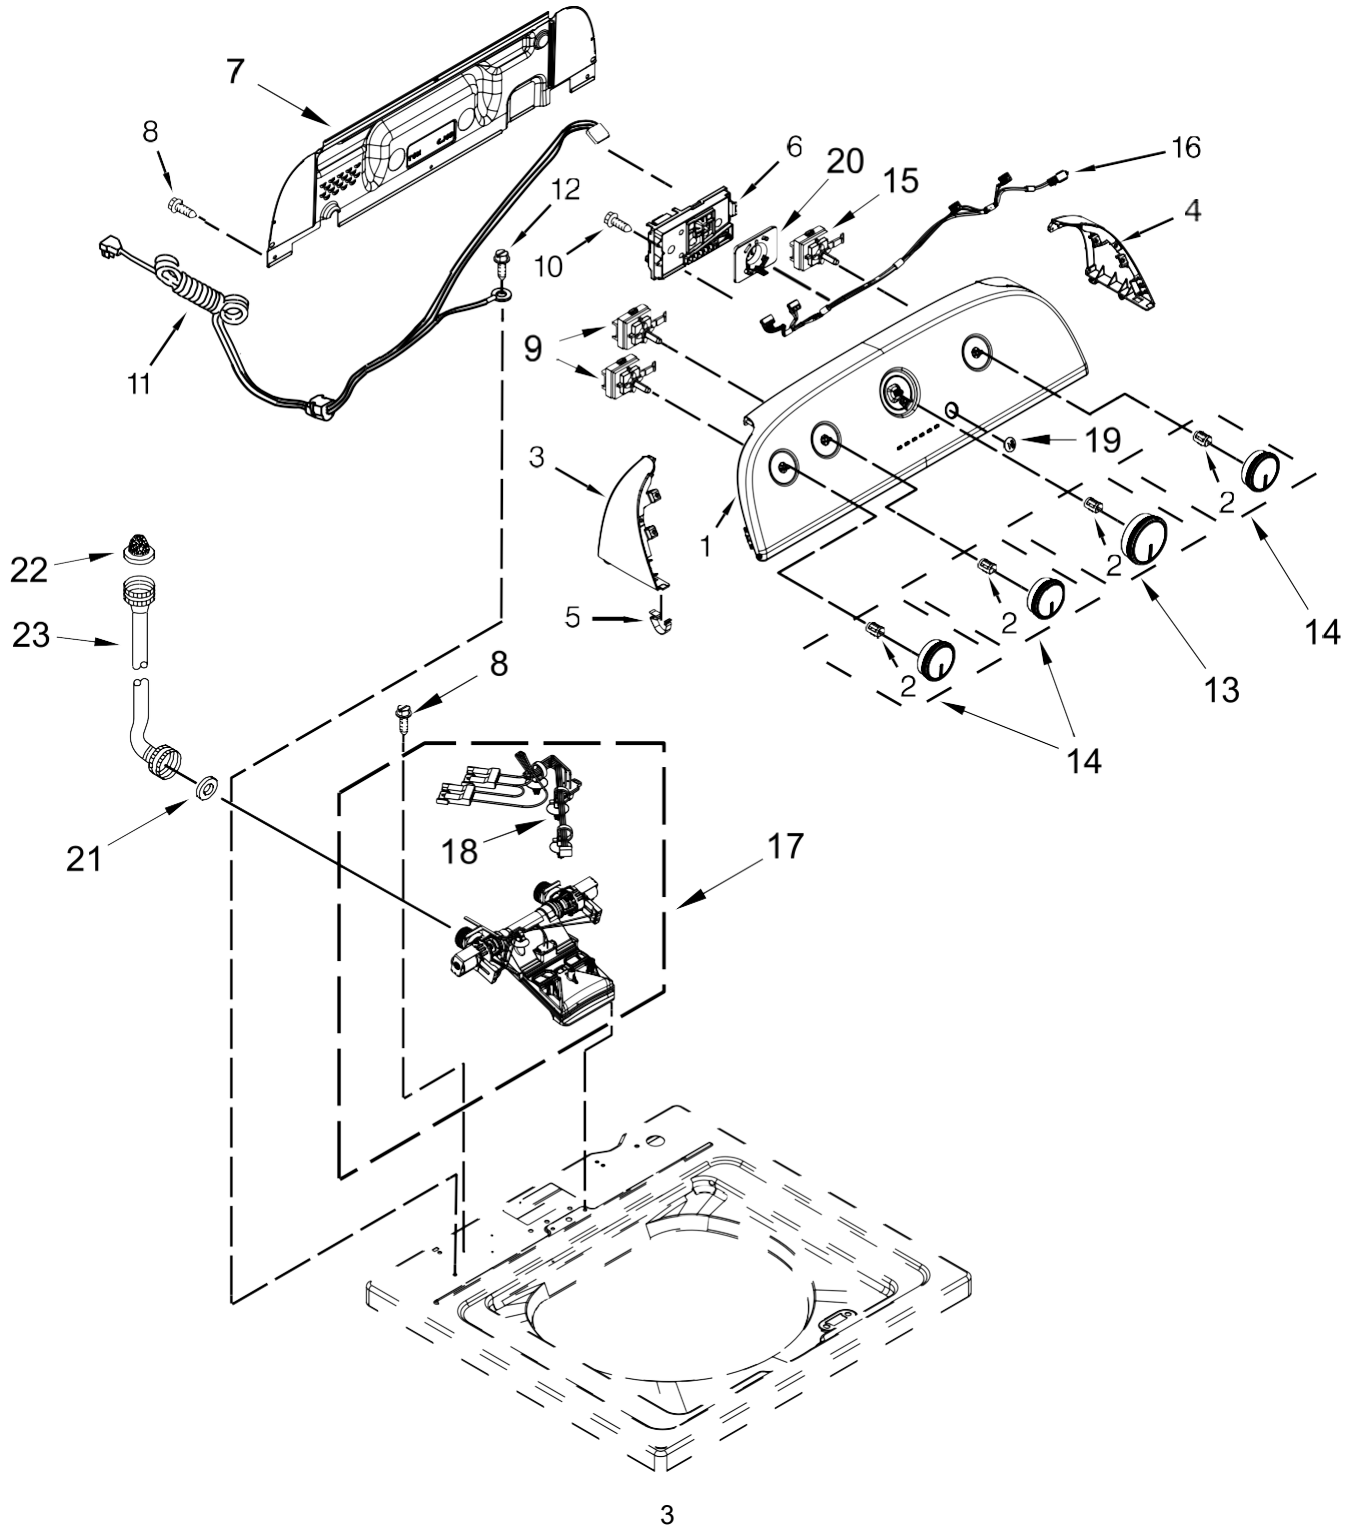

## Lavadora Whirlpool 7MWTW1905DW0

<u>Illus. No.</u>	<u>Part No.</u>	<u>Description</u>
1		Literature Parts
	W10658634	Installation Instructions
	W10655226	Owners Manual
	W10468340	Tech Sheet
	W10658018	Energy Guide
2		Top
	W10251319	White
3		Lid and Bumper Assembly
	W10027624	White
4	9724509	Bumper, Lid
5	9740848	Screw
6	91770	Hinge, Lid
7	W10119872	Screw
8		Strike, Lid Lock
	W10240513	White

<u>Illus. No.</u>	<u>Part No.</u>	<u>Description</u>
9	W10273971	Screw
10	W10192089	Dispenser, Bleach
11		Bezel, Lid Lock
	W10392041	White
12	21258	Bearing, Lid Hinge
13	90016	Clip, Harness
14	W10238287	Latch, Lid Lock Assembly
15	8281163	Screw (Stainless)
16	W10250884	Panel, Rear
17		Cabinet
	W10478060	White
18	W10215098	Brace, Cabinet Top - Front
19	W10512626	Brace, Cabinet Top - Rear

<u>Illus. No.</u>	<u>Part No.</u>	<u>Description</u>
20	1157158	Screw
21	356138	Clamp, Hose
22	W10397994	Foot, Leveling
23	W10339879	Tie, Cable
24	W10142728	Screw
25	W10676061	Cover, Harness
26	3400076	Screw
27	W10221546	Hose, Outer Drain Assembly
28	W10280024	U-Bend, Drain Hose

Lavadora Whirlpool 7MWTW1905DW0

<u>Illus. No.</u>	<u>Part No.</u>	<u>Description</u>
1	W10643282	Panel, Console
2	8536939	Clip, Spring
3		End Cap (Left)
	W10520782	White
4		End Cap (Right)
	W10520780	White
5	8312709	Clip, Console
6	W10658739	Control Unit Assembly, Machine and Motor
7	W10552335	Panel, Console Rear Cover
8	1157158	Screw