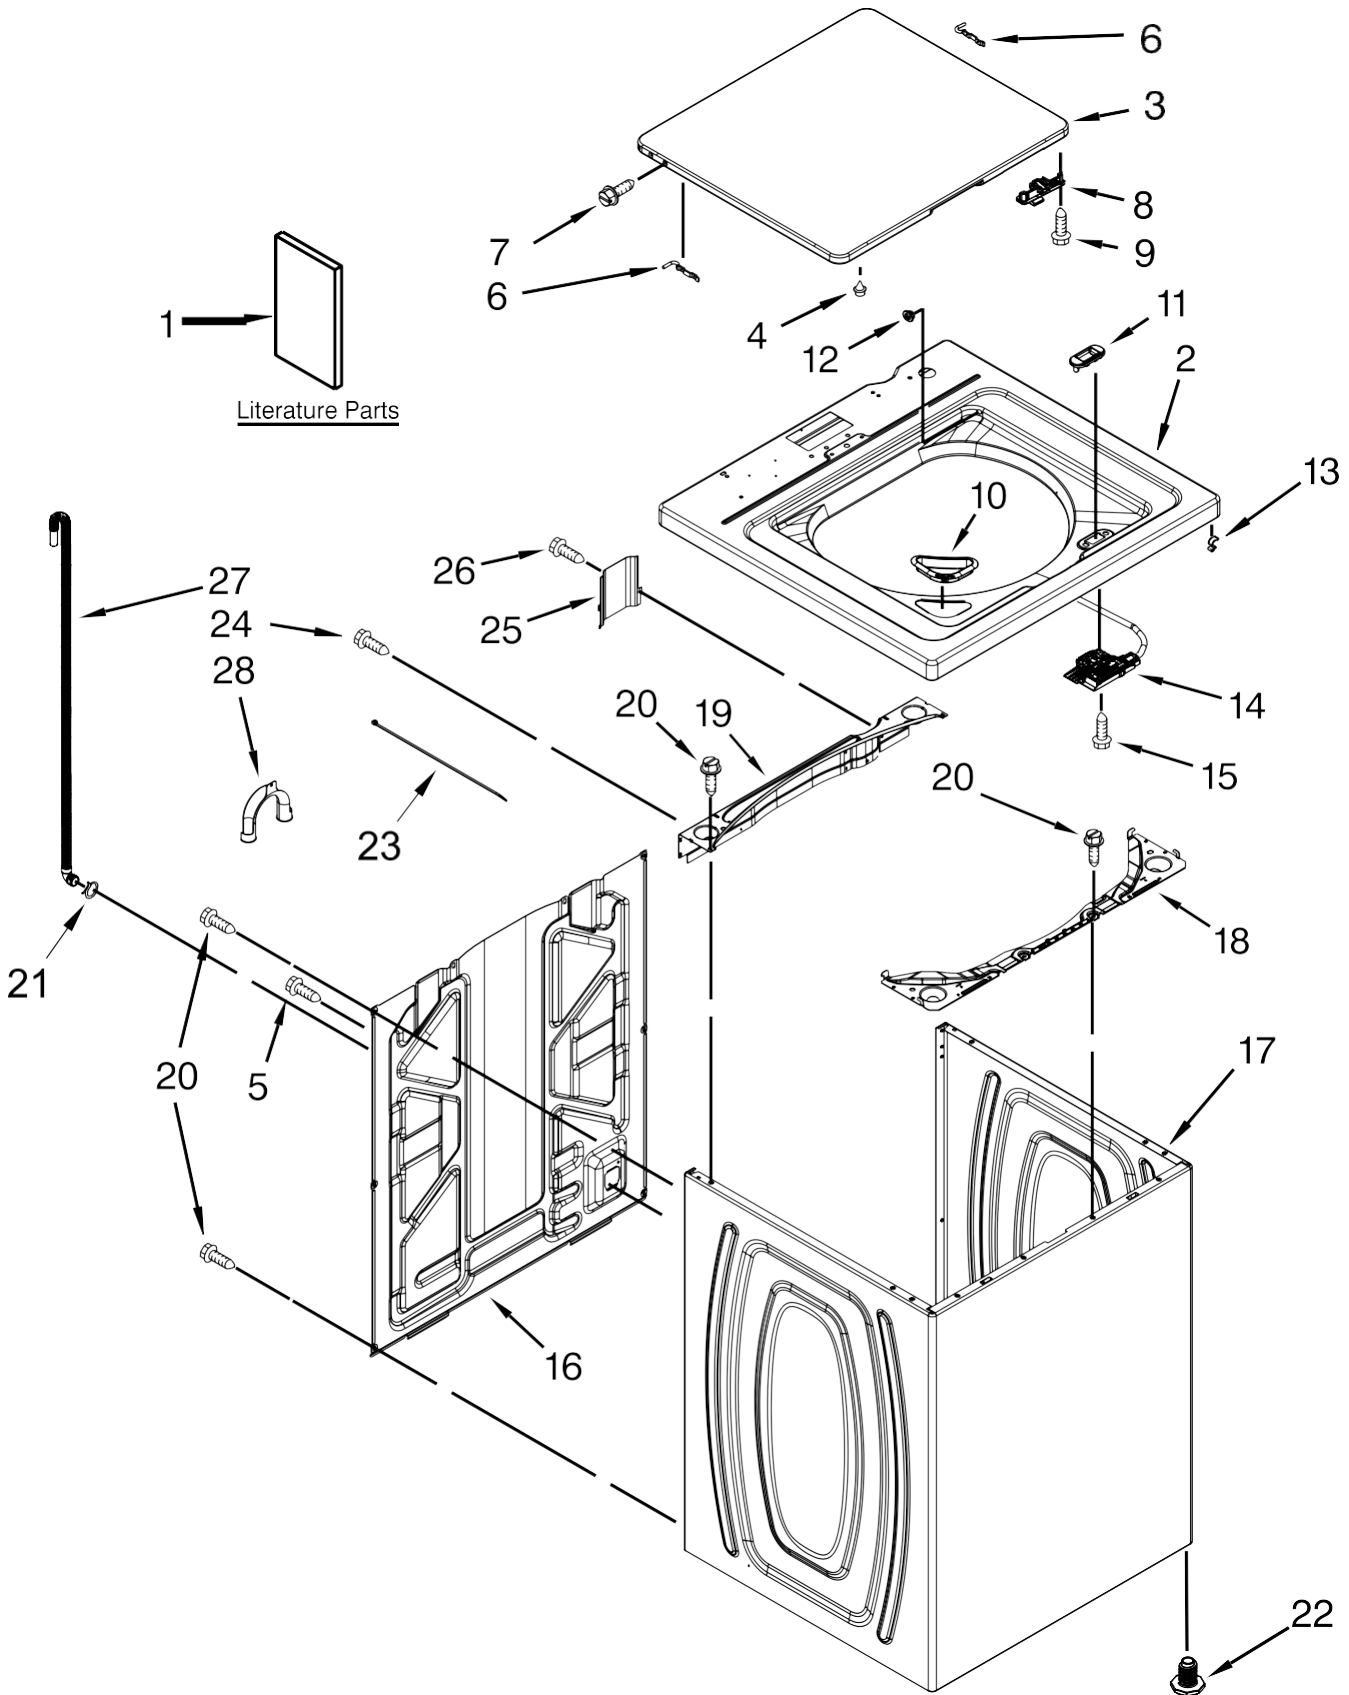

## Lavadora Whirlpool 7MWTW1905DW0

<u>Illus. No.</u>	<u>Part No.</u>	<u>Description</u>
1		Literature Parts
	W10658634	Installation Instructions
	W10655226	Owners Manual
	W10468340	Tech Sheet
	W10658018	Energy Guide
2		Top
	W10251319	White
3		Lid and Bumper Assembly
	W10027624	White
4	9724509	Bumper, Lid
5	9740848	Screw
6	91770	Hinge, Lid
7	W10119872	Screw
8		Strike, Lid Lock
	W10240513	White

<u>Illus. No.</u>	<u>Part No.</u>	<u>Description</u>
9	W10273971	Screw
10	W10192089	Dispenser, Bleach
11		Bezel, Lid Lock
	W10392041	White
12	21258	Bearing, Lid Hinge
13	90016	Clip, Harness
14	W10238287	Latch, Lid Lock Assembly
15	8281163	Screw (Stainless)
16	W10250884	Panel, Rear
17		Cabinet
	W10478060	White
18	W10215098	Brace, Cabinet Top - Front
19	W10512626	Brace, Cabinet Top - Rear

Lavadora Whirlpool 7MWTW1905DW0

<u>Illus. No.</u>	<u>Part No.</u>	<u>Description</u>
1	W10643282	Panel, Console
2	8536939	Clip, Spring
3		End Cap (Left)
	W10520782	White
4		End Cap (Right)
	W10520780	White
5	8312709	Clip, Console
6	W10658739	Control Unit Assembly, Machine and Motor
7	W10552335	Panel, Console Rear Cover
8	1157158	Screw