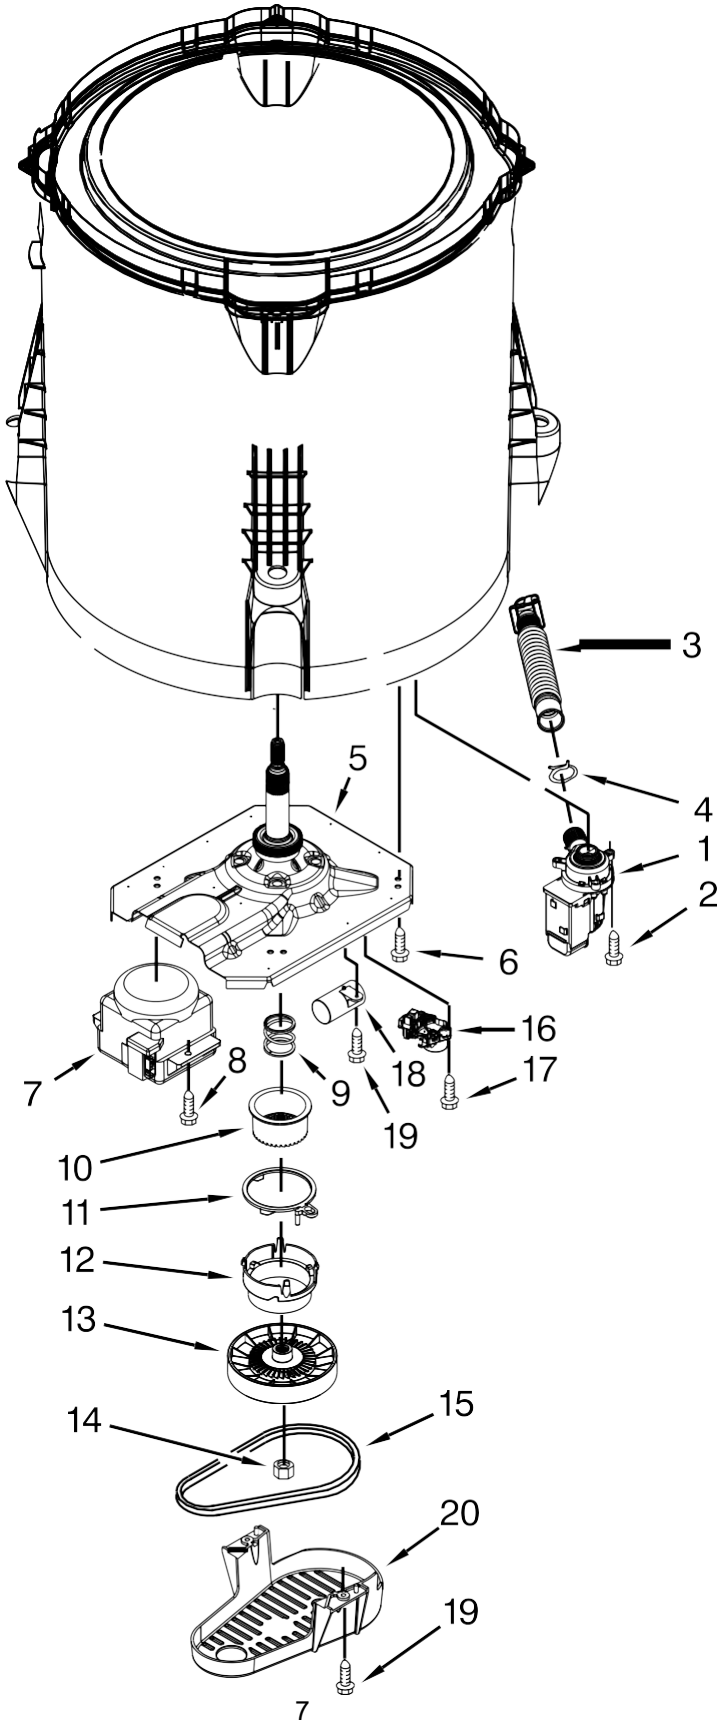

Lavadora Whirlpool 7MWTW1905DW0

Lavadora Whirlpool 7MWTW1905DW0

<u>Illus. No.</u>	<u>Part No.</u>	<u>Description</u>
1	W10465543	Pump Assembly, Drain
2	W10004910	Screw
3	W10215091	Hose, Inner Drain Assembly
4	8317496	Clamp, Hose
5	W10473144	Gearcase Assembly
6	W10249633	Screw
7	W10416668	Motor, Drive
8	W10094780	Screw
9	W10006382	Spring, Splutch (Includes Items 10, 11, 12 and 13)

<u>Illus. No.</u>	<u>Part No.</u>	<u>Description</u>
10	W10006352	Slider, Splutch (Includes Items 9, 11, 12 and 13)
11	W10006353	Cam Ring, Splutch (Includes Items 9, 10, 12 and 13)
12	W10006354	Cam, Splutch (Includes Items 9, 10, 11 and 13)
13	W10536113	Pulley
14	W10604214	Nut, Pulley
15	W10006384	Belt, Drive

<u>Illus. No.</u>	<u>Part No.</u>	<u>Description</u>
16	W10006355	Actuator, Shift
17	9741052	Screw
18	W10390451	Capacitor, Motor Run
19	357640	Screw
20	W10427633	Shield, Pulley Cover