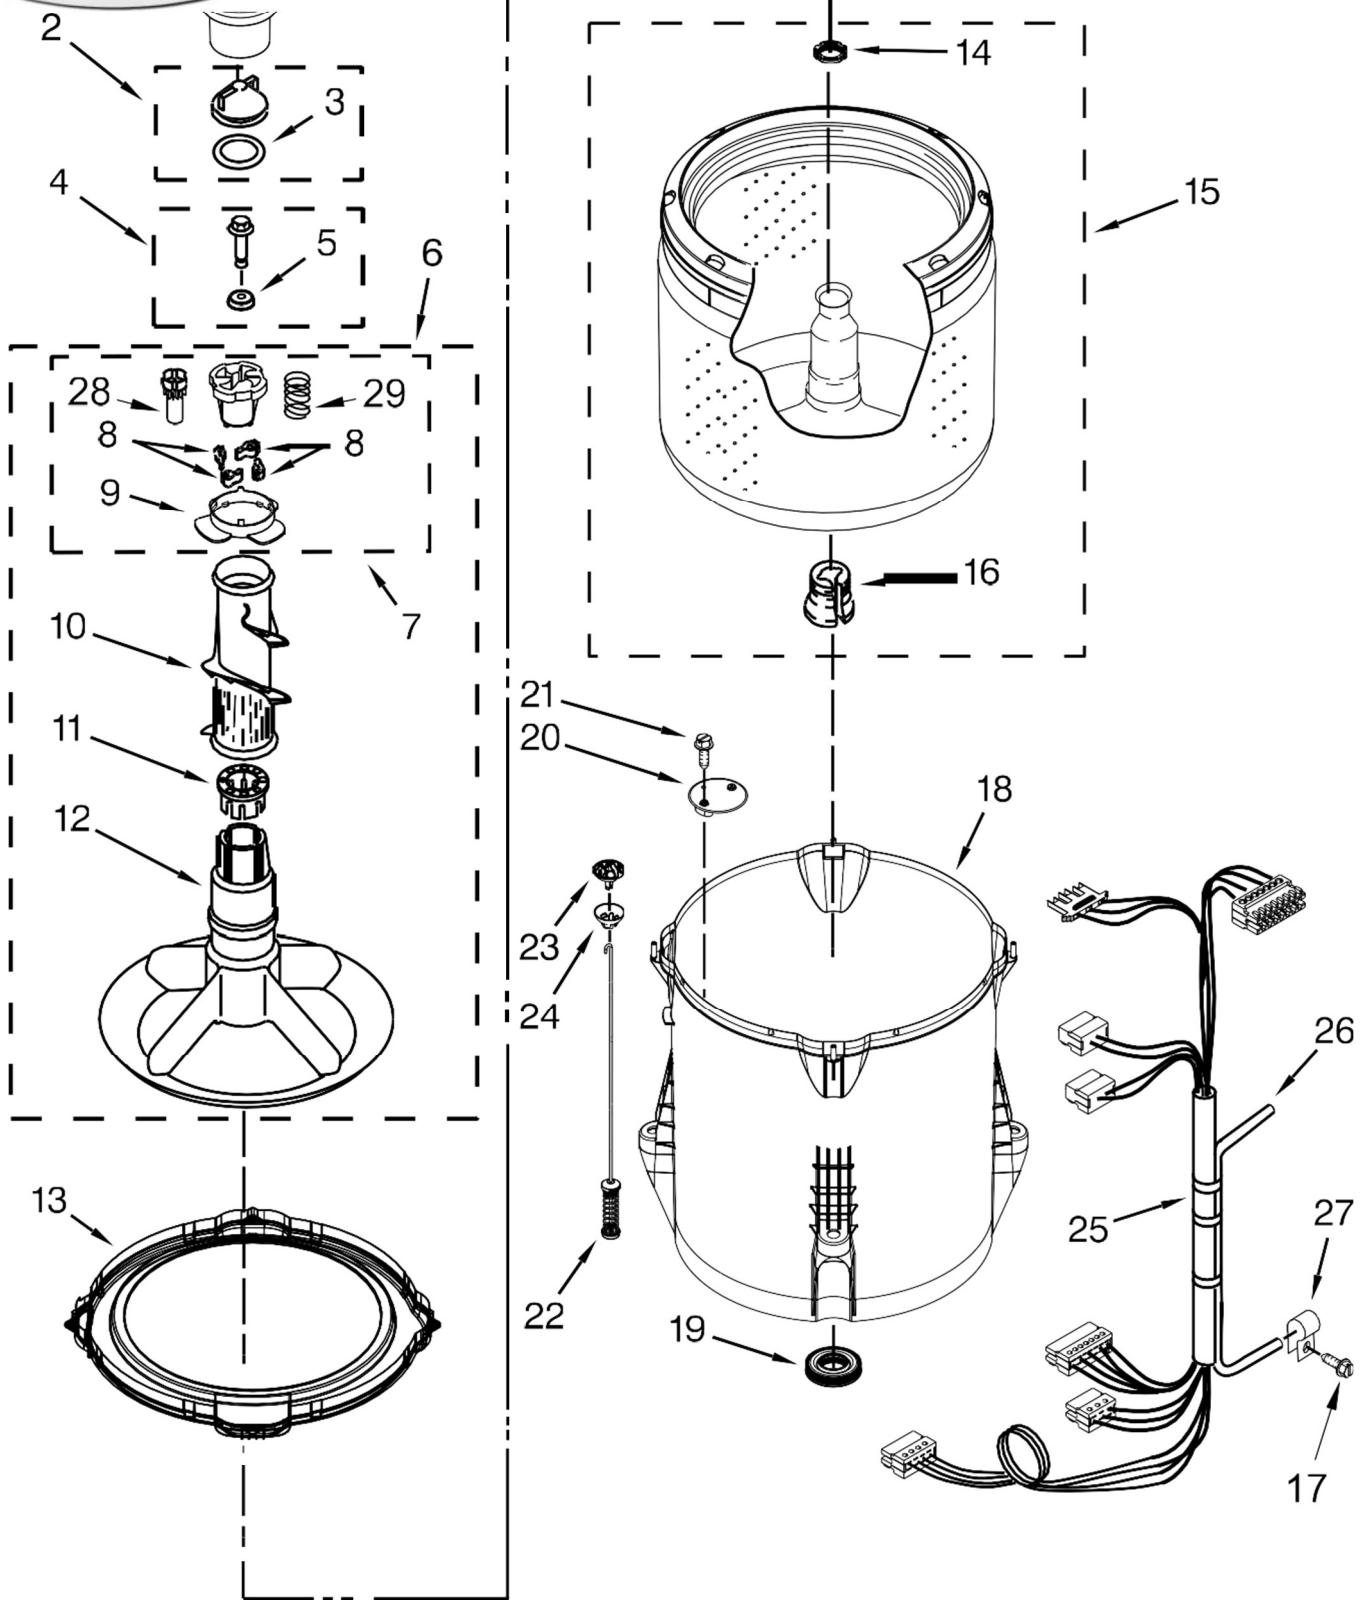

LAVADORA 7MWTW1905DW1

LAVADORA 7MWTW1905DW1

<u>Illus.</u> <u>No.</u>	<u>Part No.</u>	<u>Description</u>	<u>Illus.</u> <u>No.</u>	<u>Part No.</u>	<u>Description</u>	<u>Illus.</u> <u>No.</u>	<u>Part No.</u>	<u>Description</u>
1	8580006	Dispenser, Fabric Softener	13	W10531289	Ring, Tub	23	W10583768	Ball, Suspension (Set of 4 - Includes Suspension Bushings)
2	3354733	Cap, Barrier	14	21366	Nut, Spanner	24	W10256551	Bushing - Upper Suspension (Set of 4 - Includes Suspension Balls)
3	W10072840	Seal, Inner Cap	15	W10554251	Basket Assembly	25	W10610075	Harness, Lower
4	W10003790	Screw and Washer	16	389140	Block, Basket Drive	26	8572540	Hose Pressure Switch
5	3949550	Washer	17	8533943	Screw	27	W10005430	Clamp, Cable
6	8578210	Agitator (Complete)	18	W10238320	Tub (Includes Tub Seal)	28	8533540	Retainer, Spring
7	8537434	Cam, Driven	19	W10006371	Seal, Tub	29	8055140	Spring, Compression
8	3366877	Dog, Agitator Clutch	20	W10215093	Filter, Drain Pump			
9	8055141	Bearing, Cam	21	8533928	Screw (Stainless)			
10	8054468	Mover, Clothes	22	W10748953	Damper Assembly, Tub Suspension (Set Of 4)			
11	8055228	Spacer, Thrust						
12	8578209	Agitator, Complete Assembly