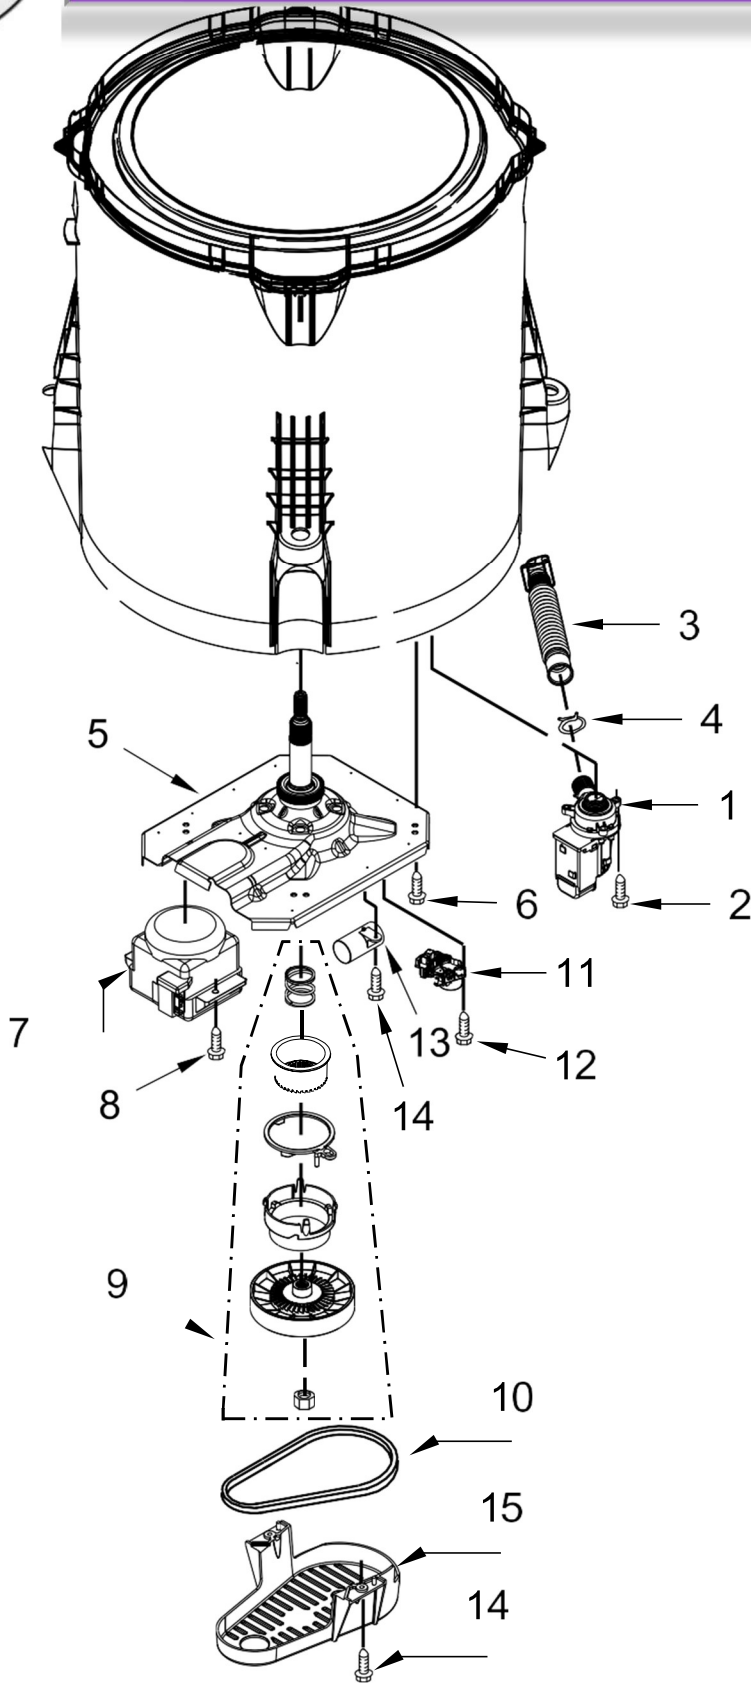

LAVADORA 7MWTW1905DW1

LAVADORA 7MWTW1905DW1

<u>Illus. No.</u>	<u>Part No.</u>	<u>Description</u>
1	W10643282	Panel, Console
2	8536939	Clip, Spring
3		End Cap (Left)
	W10520782	White
4		End Cap (Right)
	W10520780	White
5	8312709	Clip, Console
6	W10723770	Control Unit Assembly, Machine and Motor
7	W10552335	Panel, Console Rear Cover
8	1157158	Screw

LAVADORA 7MWTW1905DW1

LAVADORA 7MWTW1905DW1

<u>Illus.</u> <u>No.</u>	<u>Part No.</u>	<u>Description</u>	<u>Illus.</u> <u>No.</u>	<u>Part No.</u>	<u>Description</u>	<u>Illus.</u> <u>No.</u>	<u>Part No.</u>	<u>Description</u>
1	8580006	Dispenser, Fabric Softener	13	W10531289	Ring, Tub	23	W10583768	Ball, Suspension (Set of 4 - Includes Suspension Bushings)
2	3354733	Cap, Barrier	14	21366	Nut, Spanner	24	W10256551	Bushing - Upper Suspension (Set of 4 - Includes Suspension Balls)
3	W10072840	Seal, Inner Cap	15	W10554251	Basket Assembly	25	W10610075	Harness, Lower
4	W10003790	Screw and Washer	16	389140	Block, Basket Drive	26	8572540	Hose Pressure Switch
5	3949550	Washer	17	8533943	Screw	27	W10005430	Clamp, Cable
6	8578210	Agitator (Complete)	18	W10238320	Tub (Includes Tub Seal)	28	8533540	Retainer, Spring
7	8537434	Cam, Driven	19	W10006371	Seal, Tub	29	8055140	Spring, Compression
8	3366877	Dog, Agitator Clutch	20	W10215093	Filter, Drain Pump			
9	8055141	Bearing, Cam	21	8533928	Screw (Stainless)			
10	8054468	Mover, Clothes	22	W10748953	Damper Assembly, Tub Suspension (Set Of 4)			
11	8055228	Spacer, Thrust						
12	8578209	Agitator, Complete Assembly						

Distribuidor Autorizado

SurteRápido.com

Venta de Refacciones
Electrodomesticas

LAVADORA 7MWTW1905DW1

LAVADORA 7MWTW1905DW1

<u>Illus. No.</u>	<u>Part No.</u>	<u>Description</u>
1	W10465543	Pump Assembly, Drain
2	W10004910	Screw
3	W10444123	Hose, Inner Drain Assembly Complete
4	8317496	Clamp, Hose
5	W10473144	Gearcase Assembly
6	W10249633	Screw