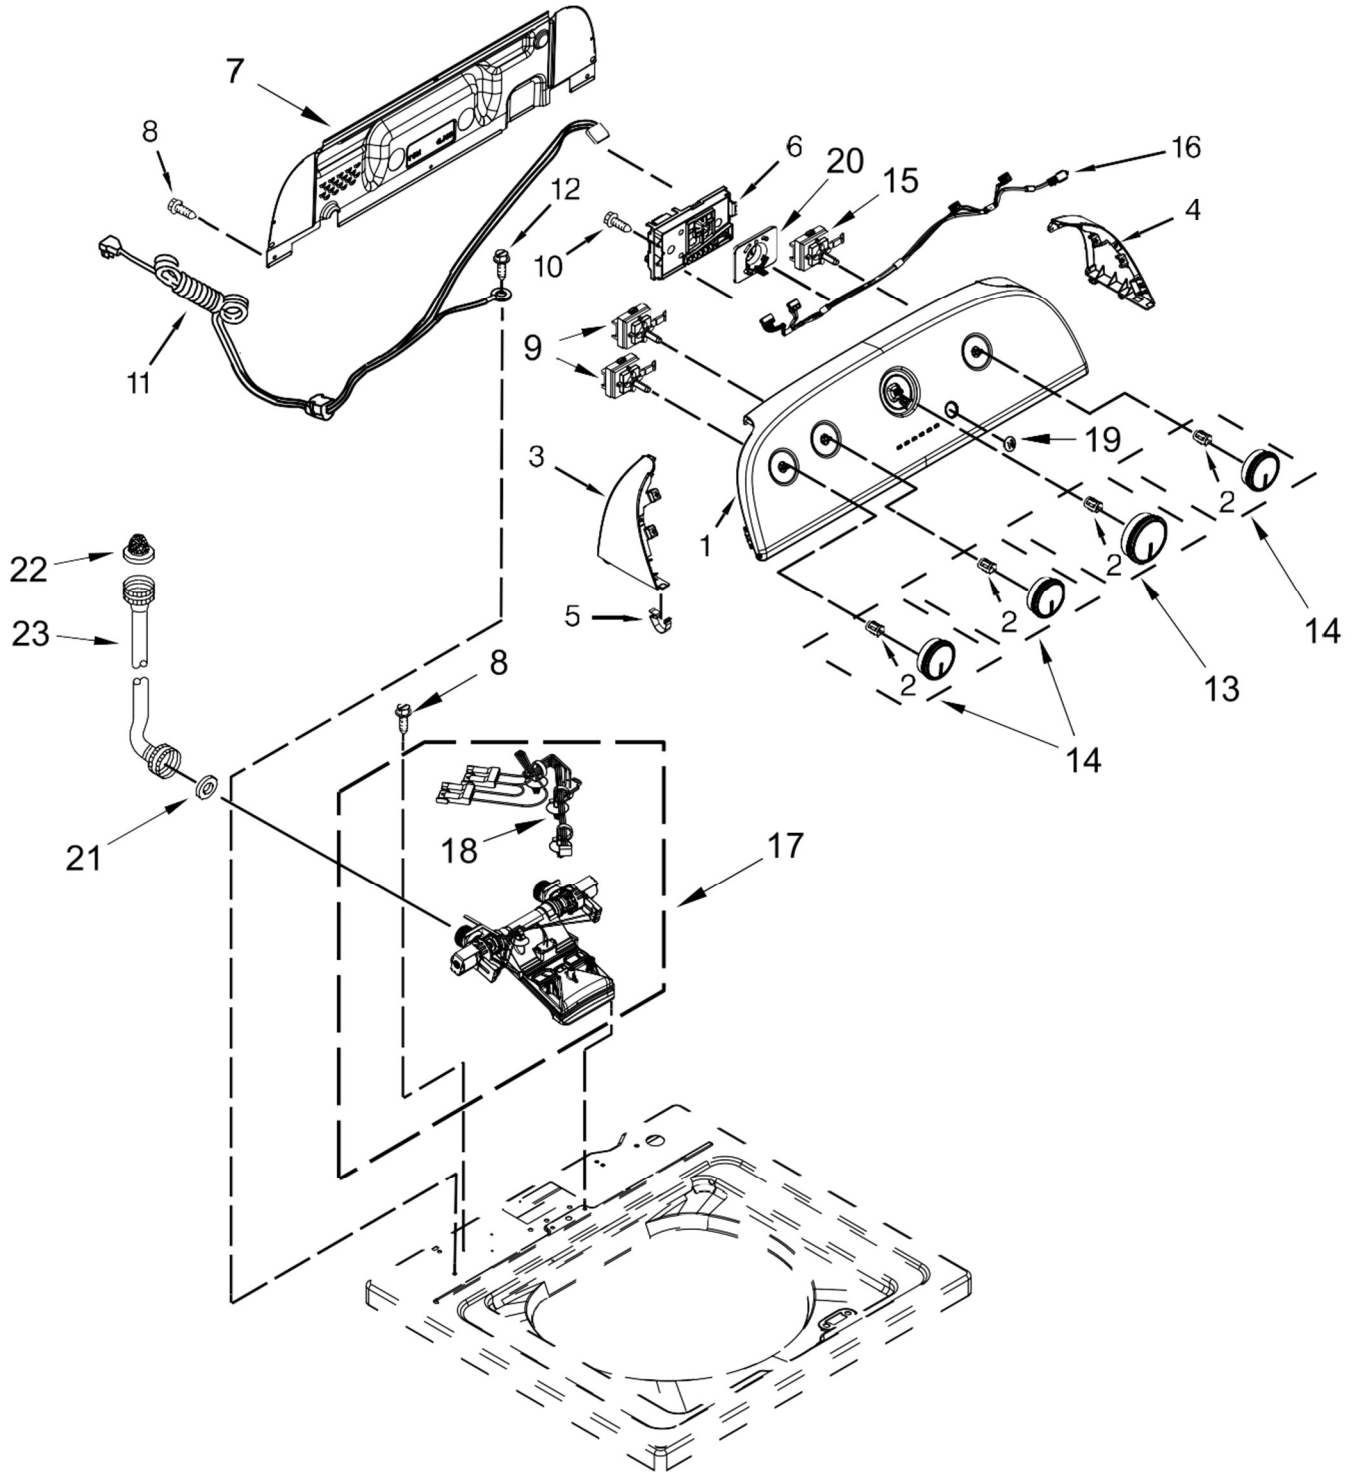

Distribuidor Autorizado

SurteRápido.com

Venta de Refacciones
Electrodomesticas

LAVADORA 7MWTW1905DW1

LAVADORA 7MWTW1905DW1

<u>Illus. No.</u>	<u>Part No.</u>	<u>Description</u>
1		Literature Parts
	W10658634	Installation Instructions
	W10655226	Owners Manual
	W10468340	Tech Sheet
	W10658018	Energy Guide
2		Top
	W10251319	White
3		Assembly, Lid and Bumper
	W10027624	White
4	9724509	Bumper, Lid
5	9740848	Screw
6	91770	Hinge, Lid
7	W10119872	Screw
8		Strike, Lid Lock
	W10240513	White

<u>Illus. No.</u>	<u>Part No.</u>	<u>Description</u>
9	W10273971	Screw
10	W10192089	Dispenser, Bleach
11		Bezel, Lid Lock
	W10392041	White
12	21258	Bearing, Lid Hinge
13	90016	Clip, Harness
14	W10744659	Latch, Lid Lock Assembly
15	8281163	Screw (Stainless)
16	W10250884	Panel, Rear
17		Cabinet
	W10478060	White
18	W10215098	Brace, Cabinet Top - Front
19	W10512626	Brace, Cabinet Top - Rear

<u>Illus. No.</u>	<u>Part No.</u>	<u>Description</u>
20	1157158	Screw
21	356138	Clamp, Hose
22	W10397994	Foot, Leveling
23	W10339879	Tie, Cable
24	W10142728	Screw
25	W10676061	Cover, Harness
26	3400076	Screw
27	W10221546	Hose, Outer Drain Assembly
28	W10280024	U-Bend, Drain Hose

LAVADORA 7MWTW1905DW1

LAVADORA 7MWTW1905DW1

<u>Illus. No.</u>	<u>Part No.</u>	<u>Description</u>
1	W10643282	Panel, Console
2	8536939	Clip, Spring
3		End Cap (Left)
	W10520782	White
4		End Cap (Right)
	W10520780	White
5	8312709	Clip, Console
6	W10723770	Control Unit Assembly, Machine and Motor
7	W10552335	Panel, Console Rear Cover
8	1157158	Screw