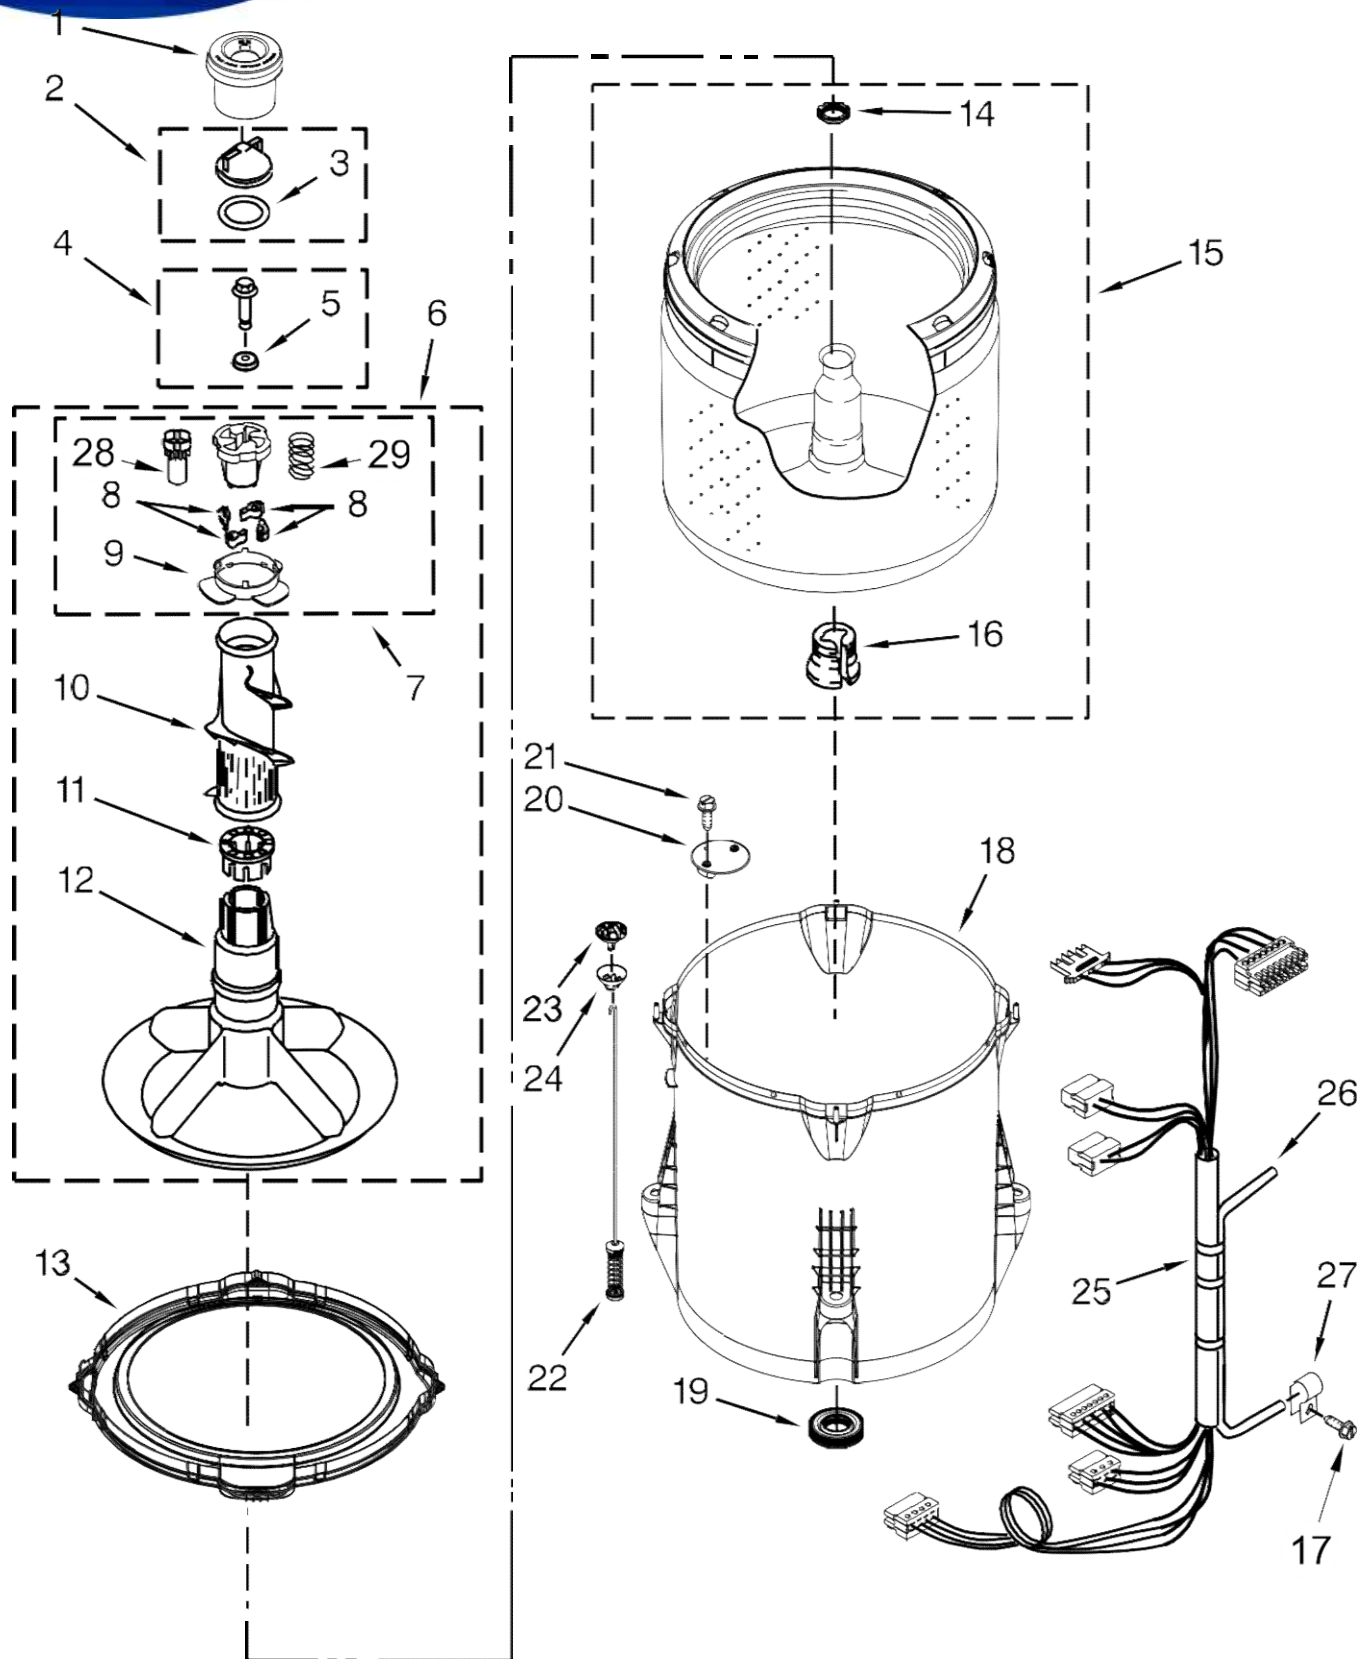

Illus.

No. Part No. Description

- 20 1157158 Screw
- 21 356138 Clamp, Hose
- 22 W10397994 Foot, Leveling
- 23 W10339879 Tie, Cable
- 24 W10142728 Screw
- 25 W10676061 Cover, Harness
- 26 3400076 Screw
- 27 W10221546 Hose, Outer Drain
 Assembly
- 28 W10280024 U-Bend, Drain Hose

Illus.

<u>No.</u>	<u>Part No.</u>	<u>Description</u>
1	W10643283	Panel, Console
2	8536939	Clip, Spring
3	End Cap (Left) W10520782	White
4	End Cap (Right) W10520780	White
5	8312709	Clip, Console
6	W10658741	Control Unit Assembly, Machine and Motor
7	W10552335	Panel, Console Rear Cover
8	1157158	Screw
9	W10285512	Temperature Control
10	90767	Screw

Illus.

<u>No.</u>	<u>Part No.</u>	<u>Description</u>
11	W10525194	Cord, Power
12	3400076	Screw
13		Knob, Timer
	W10576635	White/Metallic
14		Assembly, Control Knob
	W10576637	White/Metallic
15	W10285511	Switch, Rotary Encoder (2 Position)
16	W10579238	Harness, Upper
17	W10472844	Inlet Assembly, Water
18	W10423127	Harness, Valve
19	W10598040	Grommet, Push to Start
20	W10596298	Button, Push to Start

Illus.

<u>No.</u>	<u>Part No.</u>	<u>Description</u>
21	W10242307	Washer, Inlet Hose
22	3976300	Washer, Inlet Hose
23		Hose, Water Inlet
	W10194210	Cold Water
	W10194211	Hot Water
24	W10285518	Switch, Rotary Encoder (5 Position)