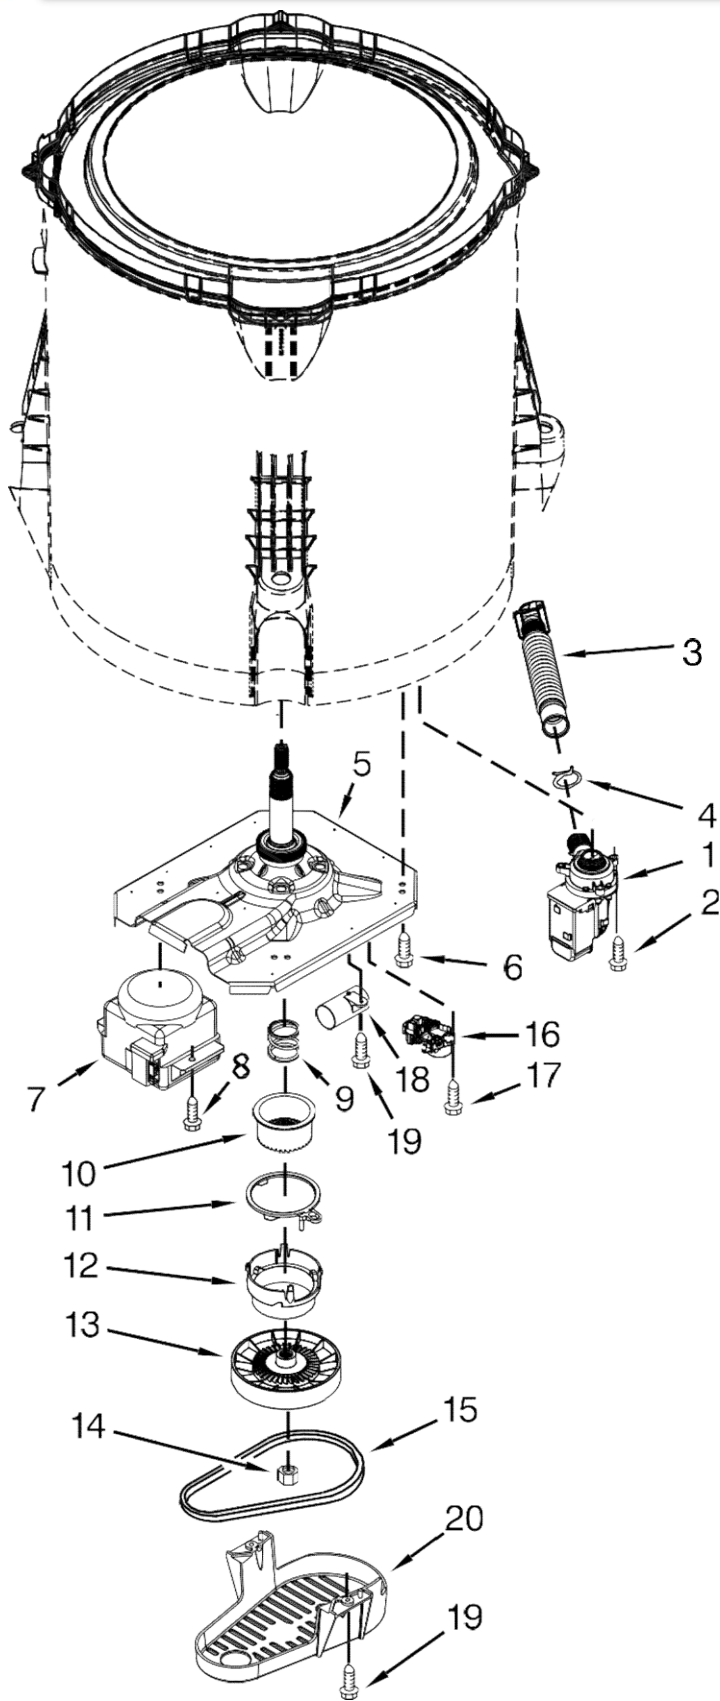

Illus.

<u>No.</u>	<u>Part No.</u>	<u>Description</u>
1	W10465543	Pump Assembly, Drain
2	W10004910	Screw
3	W10215091	Hose, Inner Drain Assembly
4	8317496	Clamp, Hose
5	W10473144	Gearcase Assembly
6	W10249633	Screw
7	W10416666	Motor, Drive
8	W10094780	Screw
9	W10006382	Spring, Splutch (Includes Items 10, 11, 12 and 13)

Illus.

<u>No.</u>	<u>Part No.</u>	<u>Description</u>
10	W10006352	Slider, Splutch (Includes Items 9, 11, 12 and 13)
11	W10006353	Cam Ring, Splutch (Includes Items 9, 10, 12 and 13)
12	W10006354	Cam, Splutch (Includes Items 9, 10, 11 and 13)
13	W10536113	Pulley
14	W10604214	Nut, Pulley
15	W10006384	Belt, Drive

Illus.

<u>No.</u>	<u>Part No.</u>	<u>Description</u>
16	W10597177	Actuator, Shift
17	9741052	Screw
18	W10390451	Capacitor, MotorRun
19	357640	Screw
20	W10427633	Shield, Pulley Cover