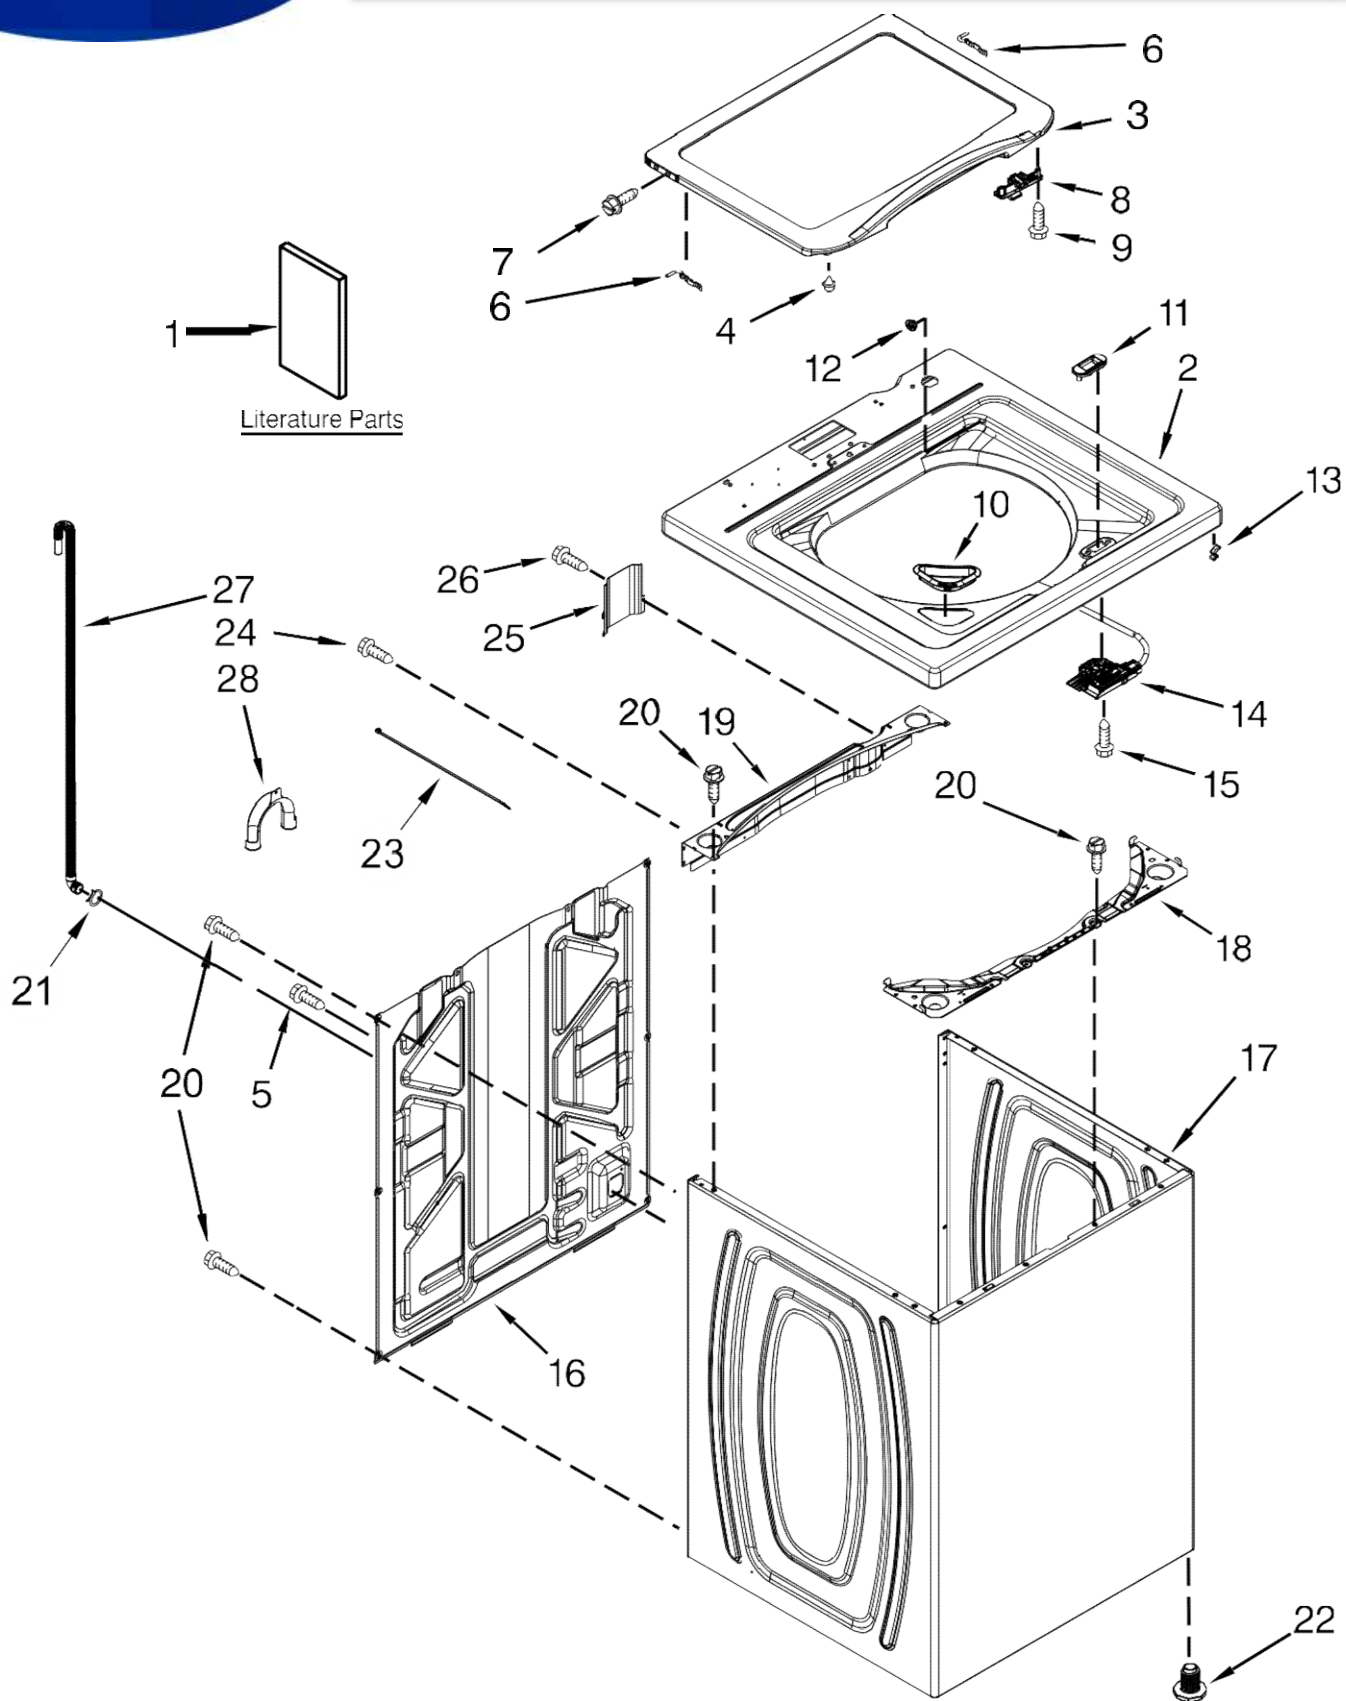

AUTOMATIC WASHER

MODELS:

7MWTW1935DW1 (White)

Illus.

No. Part No. Description

- 1 Literature Parts W10658634
Installation Instructions
- W10655226 Owners Manual
- W10468340 Tech Sheet
- W10658019 Energy Guide
- 2 Top
- W10251325 White
- 3 Lid and Bumper
 Assembly
- W10561684 White
- 4 W10181289 Bumper, Lid
- 5 9740848 Screw
- 6 91770 Hinge, Lid
- 7 W10119872 Screw
- 8 Strike, Lid Lock
- W10240513 White

Illus.

No. Part No. Description

- 9 W10273971 Screw
- 10 W10192089 Dispenser, Bleach
- 11 Bezel, Lid Lock W10392041
White
- 12 21258 Bearing, Lid Hinge
- 13 90016 Clip, Harness
- 14 W10238287 Latch, Lid Lock
 Assembly
- 15 8281163 Screw(Stainless)
- 16 W10250884 Panel, Rear
- 17 Cabinet
- W10478060 White
- 18 W10215098 Brace, Cabinet Top -
 Front
- 19 W10512626 Brace, Cabinet Top -
 Rear

Illus.

No. Part No. Description

- 20 1157158 Screw
- 21 356138 Clamp, Hose
- 22 W10397994 Foot, Leveling
- 23 W10339879 Tie, Cable
- 24 W10142728 Screw
- 25 W10676061 Cover, Harness
- 26 3400076 Screw
- 27 W10221546 Hose, Outer Drain
 Assembly
- 28 W10280024 U-Bend, Drain Hose

Illus.

<u>No.</u>	<u>Part No.</u>	<u>Description</u>
1	W10643283	Panel, Console
2	8536939	Clip, Spring
3	End Cap (Left) W10520782	White
4	End Cap (Right) W10520780	White
5	8312709	Clip, Console
6	W10658741	Control Unit Assembly, Machine and Motor
7	W10552335	Panel, Console Rear Cover
8	1157158	Screw
9	W10285512	Temperature Control
10	90767	Screw