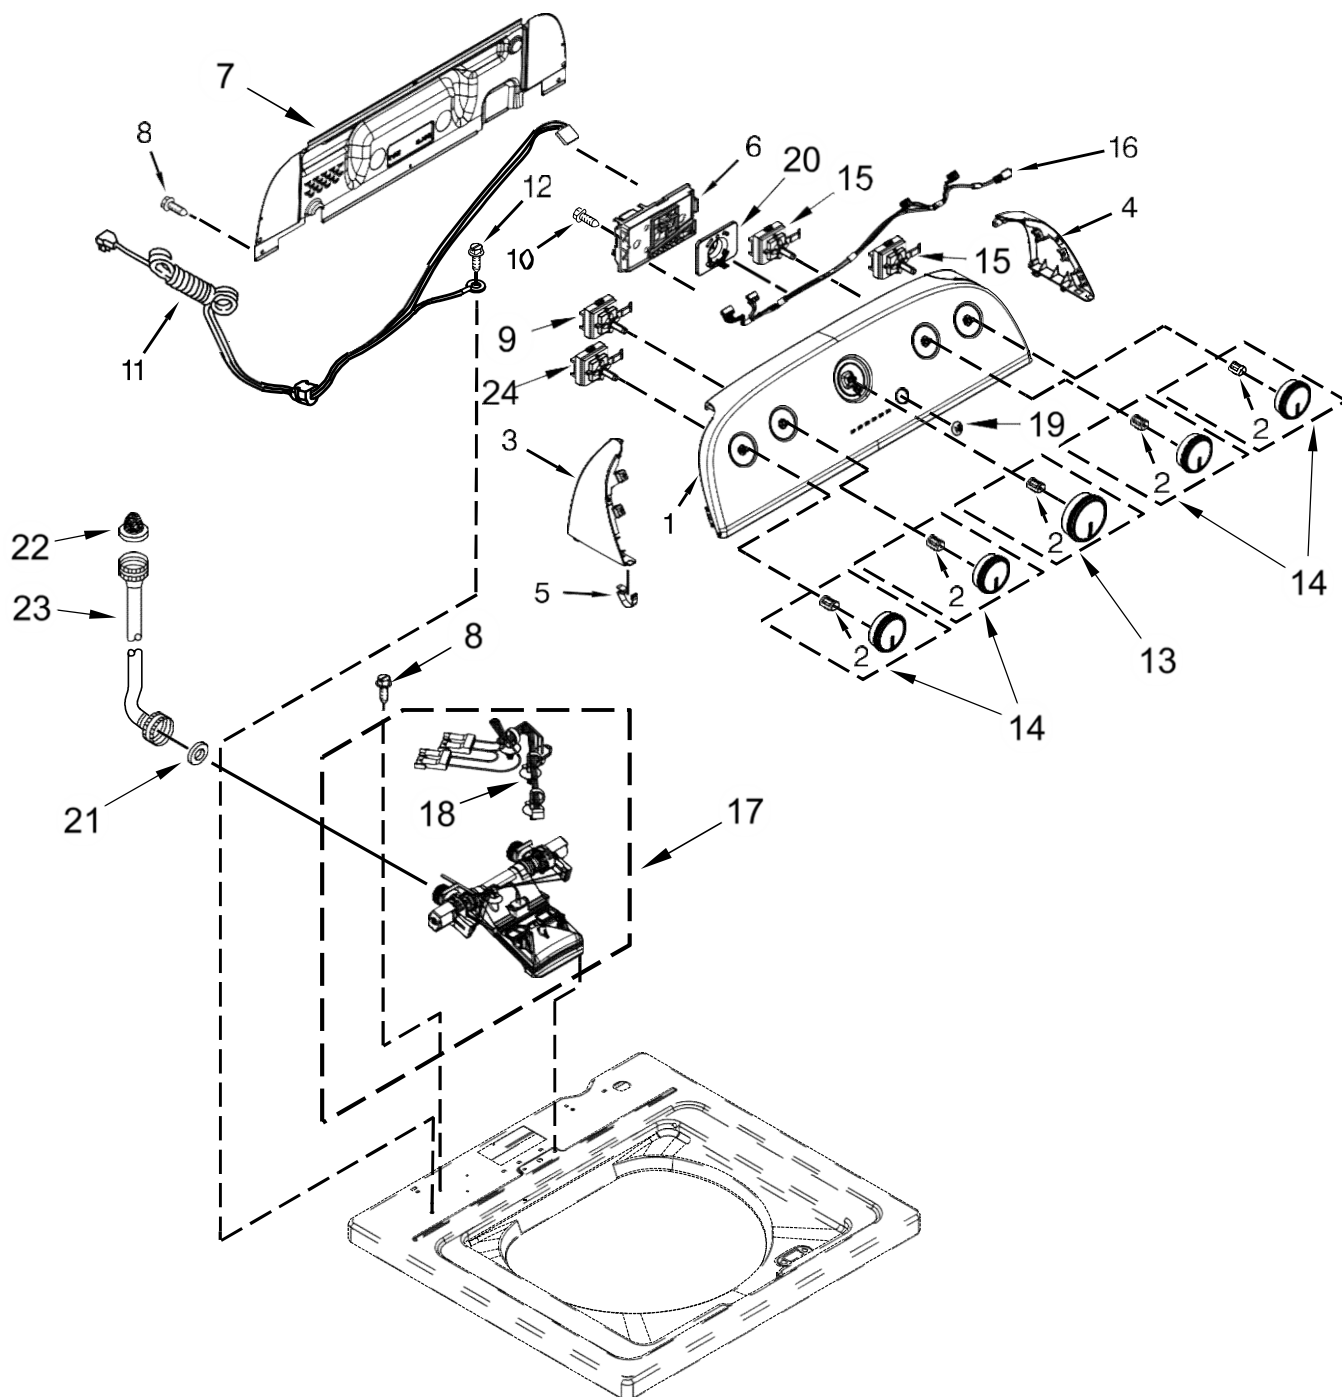

Illus.

No. Part No. Description

- 9 W10273971 Screw
- 10 W10192089 Dispenser, Bleach
- 11 Bezel, Lid Lock W10392041
White
- 12 21258 Bearing, Lid Hinge
- 13 90016 Clip, Harness
- 14 W10238287 Latch, Lid Lock
 Assembly
- 15 8281163 Screw(Stainless)
- 16 W10250884 Panel, Rear
- 17 Cabinet
- W10478060 White
- 18 W10215098 Brace, Cabinet Top -
 Front
- 19 W10512626 Brace, Cabinet Top -
 Rear

Illus.

No. Part No. Description

- 20 1157158 Screw
- 21 356138 Clamp, Hose
- 22 W10397994 Foot, Leveling
- 23 W10339879 Tie, Cable
- 24 W10142728 Screw
- 25 W10676061 Cover, Harness
- 26 3400076 Screw
- 27 W10221546 Hose, Outer Drain
 Assembly
- 28 W10280024 U-Bend, Drain Hose

Illus.

<u>No.</u>	<u>Part No.</u>	<u>Description</u>
1	W10643283	Panel, Console
2	8536939	Clip, Spring
3	End Cap (Left) W10520782	White
4	End Cap (Right) W10520780	White
5	8312709	Clip, Console
6	W10658741	Control Unit Assembly, Machine and Motor
7	W10552335	Panel, Console Rear Cover
8	1157158	Screw
9	W10285512	Temperature Control
10	90767	Screw

Illus.

<u>No.</u>	<u>Part No.</u>	<u>Description</u>
11	W10525194	Cord, Power
12	3400076	Screw
13		Knob, Timer
	W10576635	White/Metallic
14		Assembly, Control Knob
	W10576637	White/Metallic
15	W10285511	Switch, Rotary Encoder (2 Position)
16	W10579238	Harness, Upper
17	W10472844	Inlet Assembly, Water
18	W10423127	Harness, Valve
19	W10598040	Grommet, Push to Start
20	W10596298	Button, Push to Start