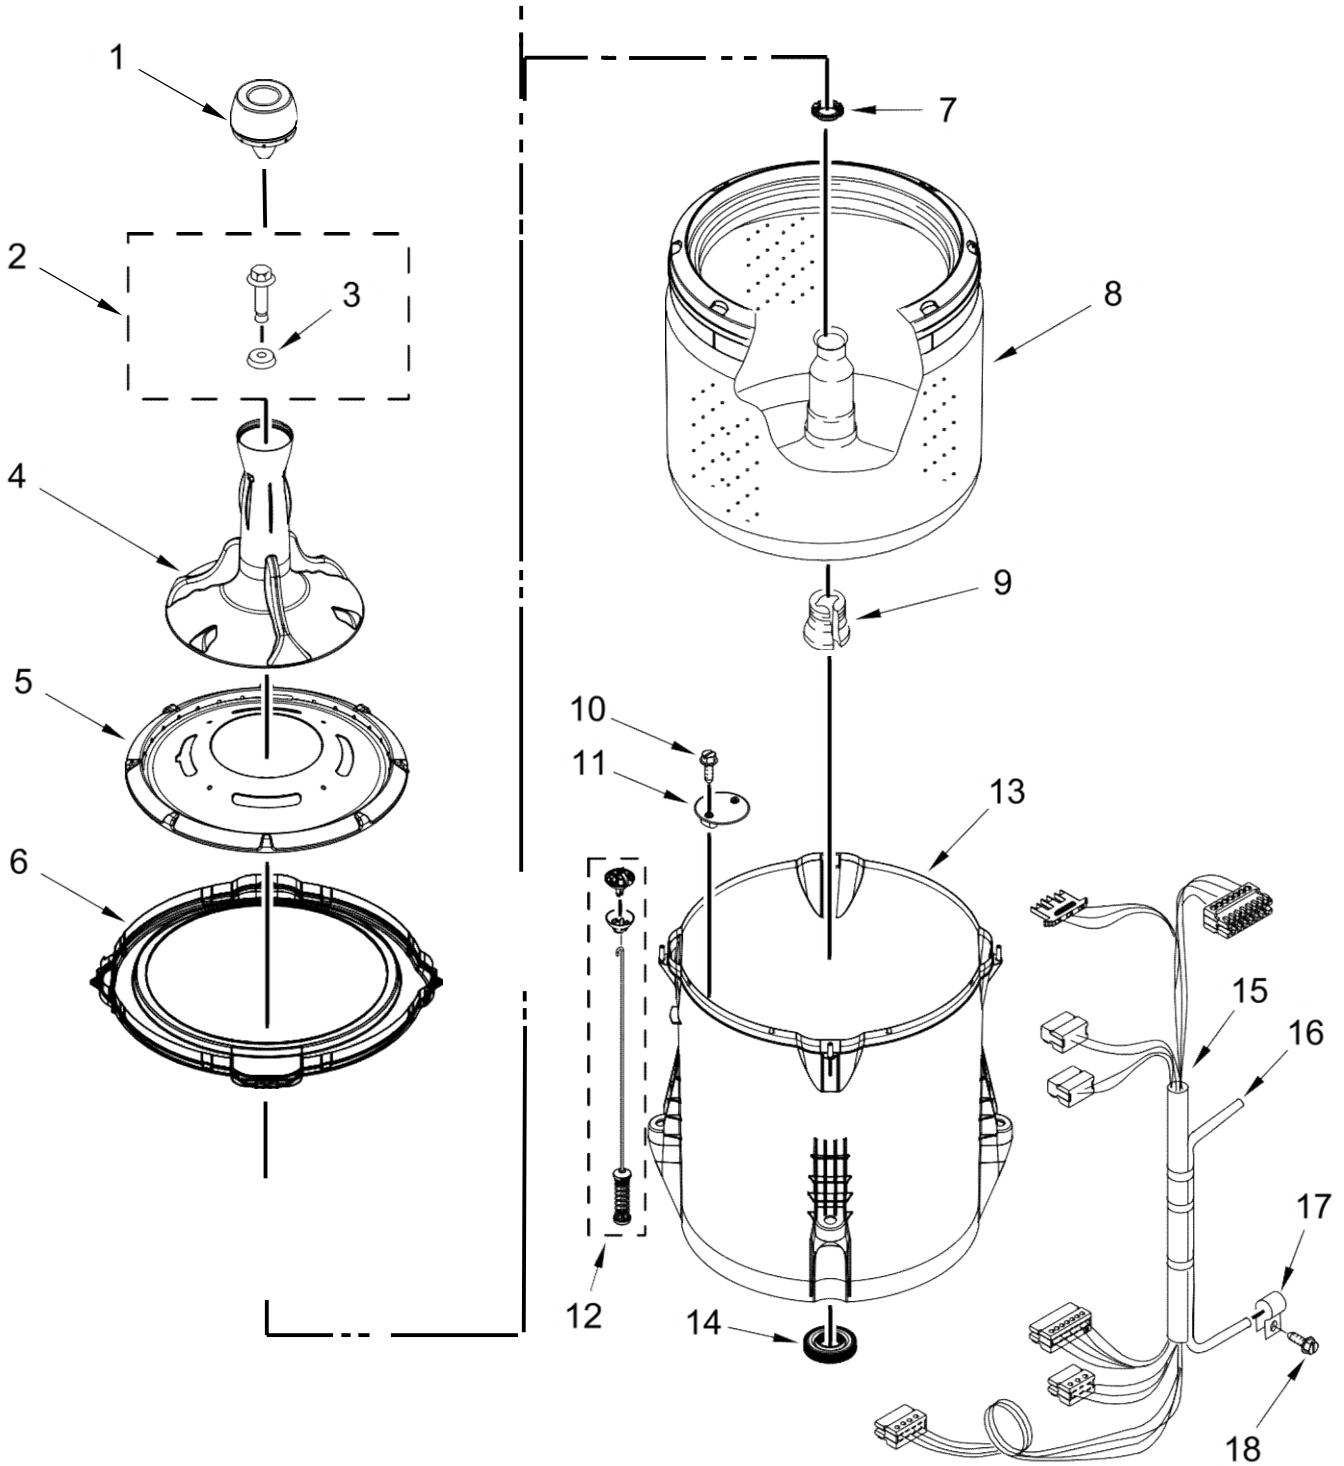

LAVADORA 7MWTW1955EW1