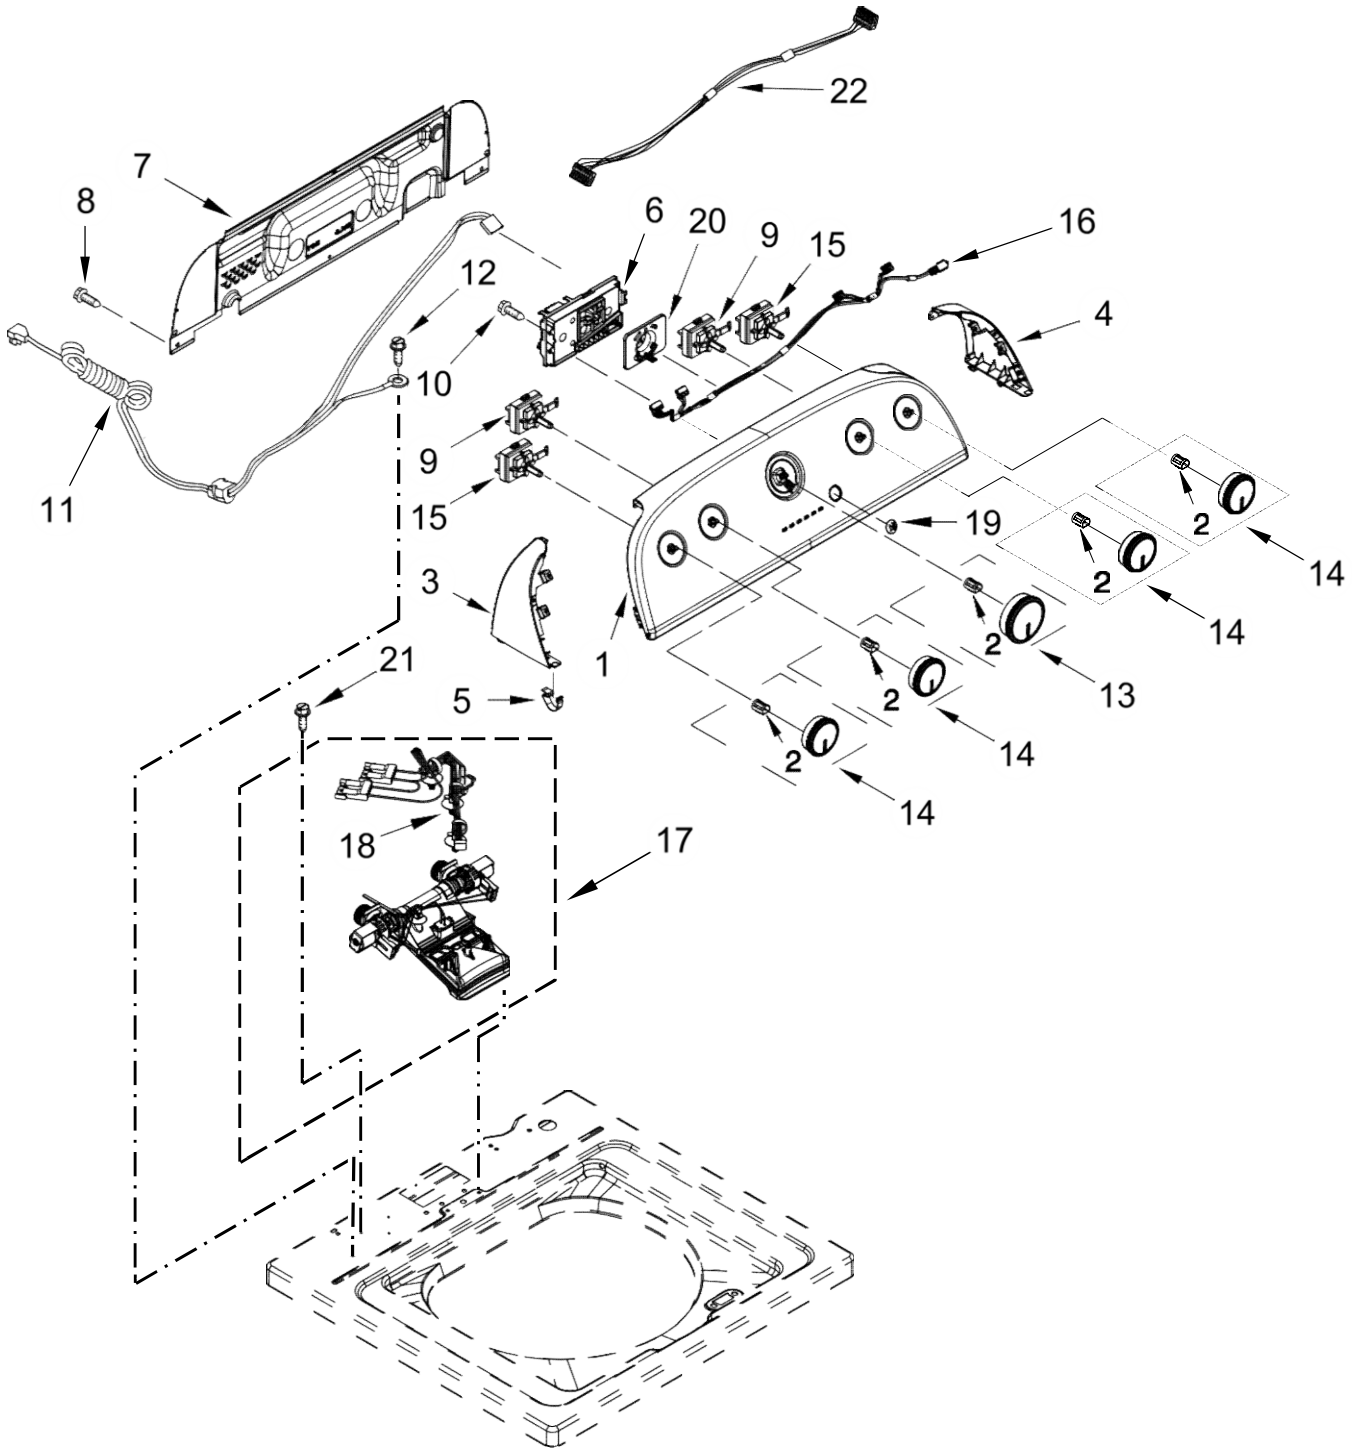

LAVADORA 7MWTW1955EW1

LAVADORA 7MWTW1955EW1

<u>Illus. No.</u>	<u>Part No.</u>	<u>Description</u>
1		Literature Parts
	W10807862	Installation Instructions
	W10824713	Use & Care Guide
	W10740624	Tech Sheet
	W10826313	Energy Guide
	W10824714	Quick Start Guide
2		Top
	W10798929	White
3		Assembly, Lid and Bumper
	W10561684	White
4	3400076	Screw
5	9740848	Screw

<u>Illus. No.</u>	<u>Part No.</u>	<u>Description</u>
6	91770	Hinge, Lid
7	W10119872	Screw
8		Strike, Lid Lock
	W10714899	White
9	W10273971	Screw
10	W10192089	Dispenser, Bleach
11	W10280024	U-Bend, Drain Hose
12	21258	Bearing, Lid Hinge
13	90016	Clip, Harness
14	W10682535	Latch, Lid Lock Assembly
15	W10221546	Hose, Outer Drain Assembly

LAVADORA 7MWTW1955EW1

LAVADORA 7MWTW1955EW1

<u>Illus.</u> <u>No.</u>	<u>Part No.</u>	<u>Description</u>
1	W10774518	Panel, Console
2	8536939	Clip, Spring
3		End Cap (Left)
	W10520782	White
4		End Cap (Right)
	W10520780	White
5	8312709	Clip, Console
6	W10885812	Control Unit Assembly, Machine and Motor
7	W10552335	Panel, Console Rear Cover
8	1157158	Screw
9	W10285512	Switch, Rotary Encoder (4 Position)

<u>Illus.</u> <u>No.</u>	<u>Part No.</u>	<u>Description</u>
10	90767	Screw
11	W10737739	Cord, Power
12	3400076	Screw
13		Knob, Timer
	W10576635	White/Metallic
14		Assembly, Control Knob
	W10576637	White/Metallic
15	W10285511	Switch, Rotary Encoder (2 Position)
16	W10694680	Harness, Upper
17	W10789992	Inlet Assembly, Water