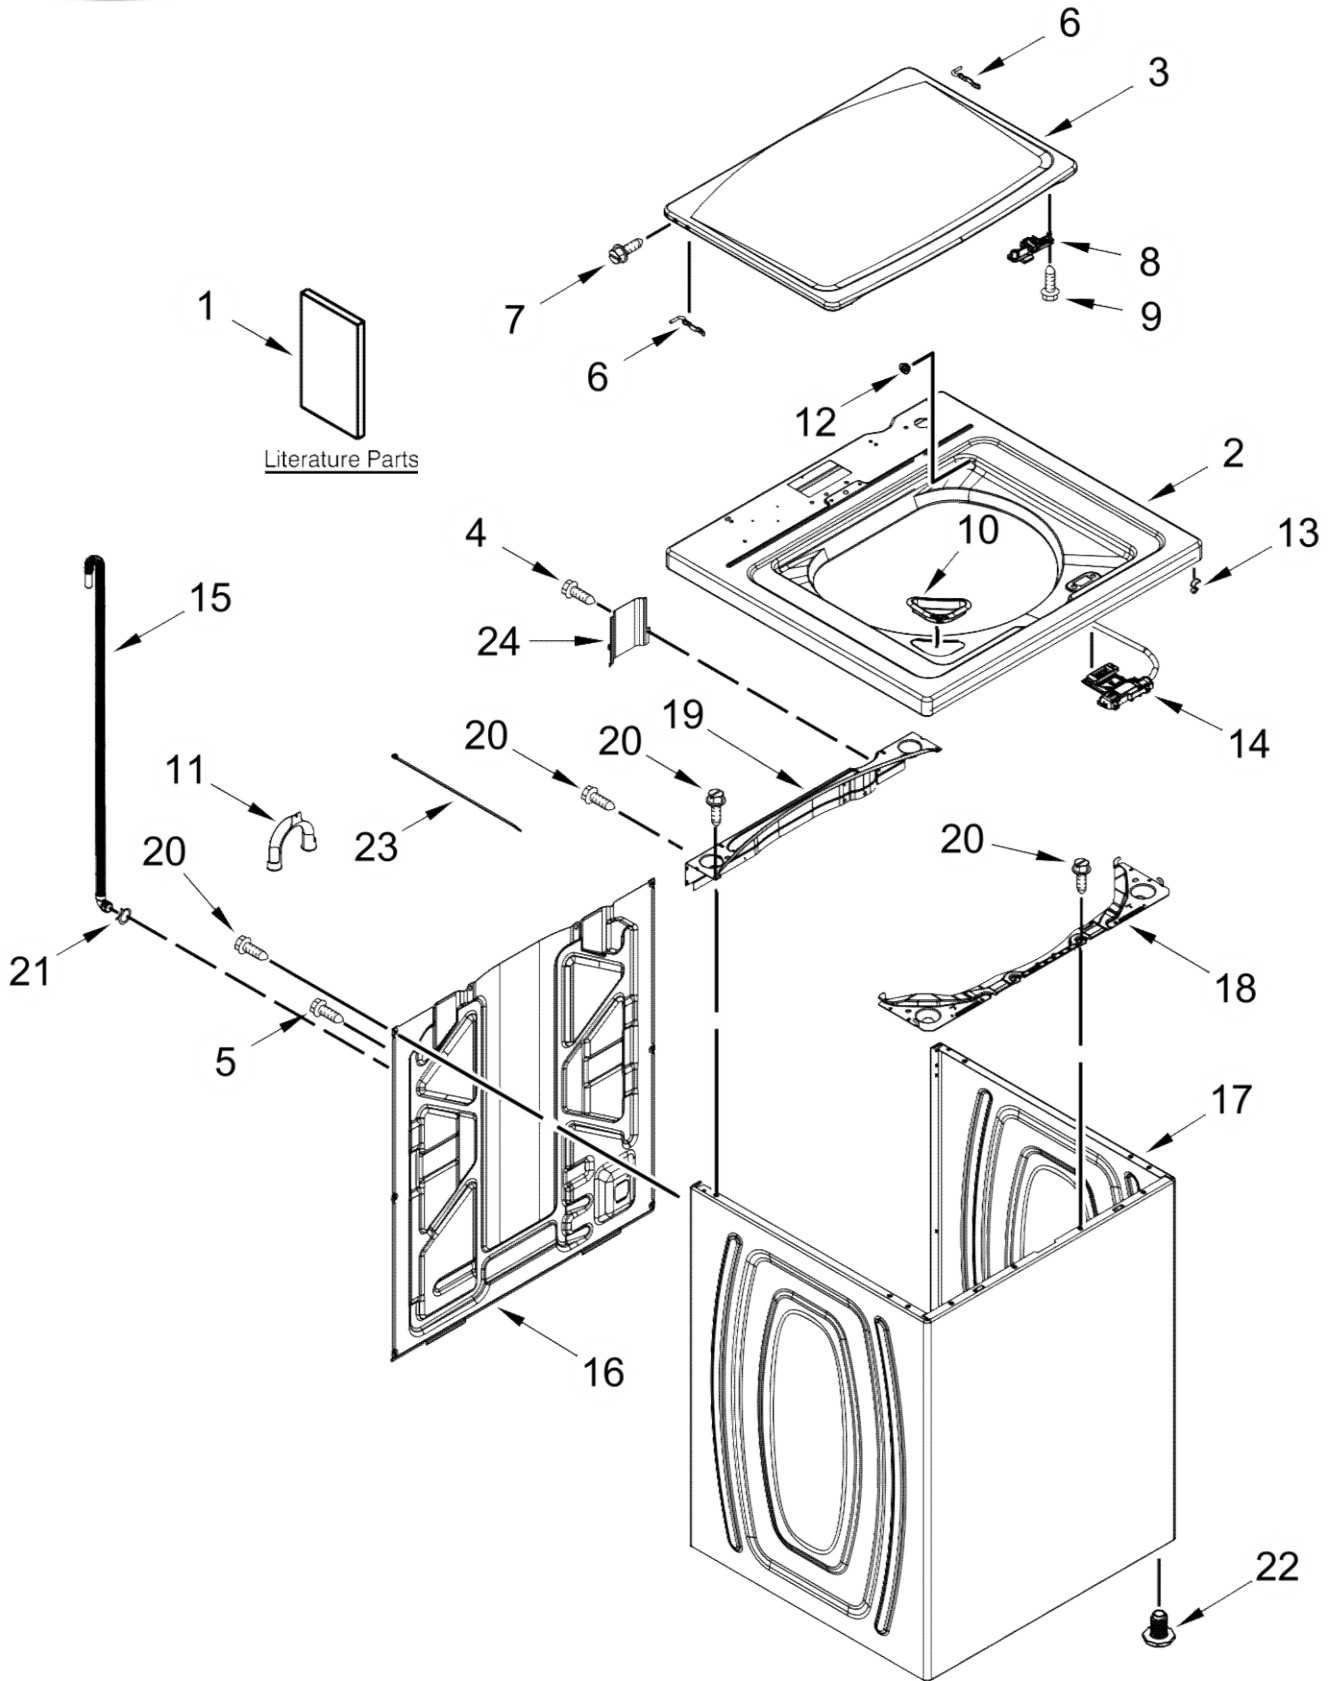

LAVADORA 7MWTW1955EW1

LAVADORA 7MWTW1955EW1

<u>Illus. No.</u>	<u>Part No.</u>	<u>Description</u>
1		Literature Parts
	W10807862	Installation Instructions
	W10824713	Use & Care Guide
	W10740624	Tech Sheet
	W10826313	Energy Guide
	W10824714	Quick Start Guide
2		Top
	W10798929	White
3		Assembly, Lid and Bumper
	W10561684	White
4	3400076	Screw
5	9740848	Screw

<u>Illus. No.</u>	<u>Part No.</u>	<u>Description</u>
16	W10250884	Panel, Rear
17		Cabinet
	W10478060	White
18	W10215098	Brace, Cabinet Top - Front
19	W10512626	Brace, Cabinet Top - Rear
20	1157158	Screw
21	356138	Clamp, Hose
22	W10397994	Foot, Leveling
23	W10339879	Tie, Cable
24	W10676061	Cover, Harness

LAVADORA 7MWTW1955EW1

LAVADORA 7MWTW1955EW1

<u>Illus.</u> <u>No.</u>	<u>Part No.</u>	<u>Description</u>
1	W10774518	Panel, Console
2	8536939	Clip, Spring
3		End Cap (Left)
	W10520782	White
4		End Cap (Right)
	W10520780	White
5	8312709	Clip, Console
6	W10885812	Control Unit Assembly, Machine and Motor
7	W10552335	Panel, Console Rear Cover
8	1157158	Screw
9	W10285512	Switch, Rotary Encoder (4 Position)

<u>Illus.</u> <u>No.</u>	<u>Part No.</u>	<u>Description</u>
10	90767	Screw
11	W10737739	Cord, Power
12	3400076	Screw
13		Knob, Timer
	W10576635	White/Metallic
14		Assembly, Control Knob
	W10576637	White/Metallic
15	W10285511	Switch, Rotary Encoder (2 Position)
16	W10694680	Harness, Upper
17	W10789992	Inlet Assembly, Water