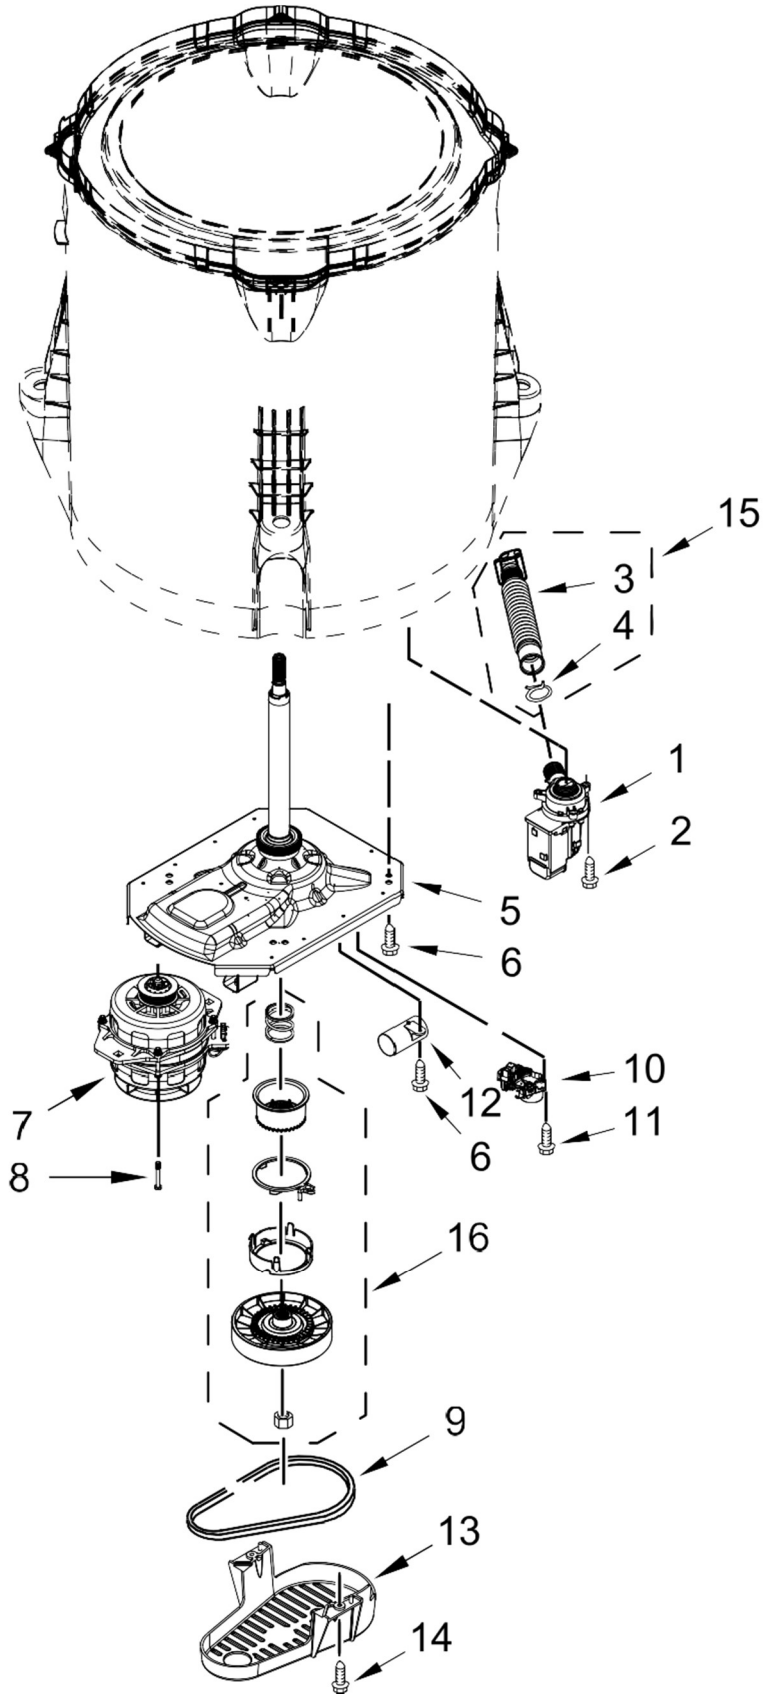

<u>Illus.</u> <u>No.</u>	<u>Part No.</u>	<u>Description</u>
10	90767	Screw
11	W10737739	Cord, Power
12	3400076	Screw
13		Knob, Timer
	W10576635	White/Metallic
14		Assembly, Control Knob
	W10576637	White/Metallic
15	W10285511	Switch, Rotary Encoder (2 Position)
16	W10694680	Harness, Upper
17	W10789992	Inlet Assembly, Water

<u>Illus. No.</u>	<u>Part No.</u>	<u>Description</u>
9	389140	Block, Basket Drive
10	8533928	Screw
11	W10215093	Filter, Drain Pump
12	W10821956	Damper Assembly, Tub Suspension (Set Of 4-Includes Suspension Bushings and Suspension Balls)
13	W10238320	Tub (Includes Tub Seal)

<u>Illus. No.</u>	<u>Part No.</u>	<u>Description</u>
14	W10006371	Seal, Tub
15	W10678684	Harness, Lower (includes pressure hose)
16	8572540	Hose Pressure Switch
17	W10005430	Clamp, Cable
18	8533943	Screw

Distribuidor Autorizado

SurteRápido.com

Venta de Refacciones
Electrodomesticas

LAVADORA 7MWTW1955EW1

LAVADORA 7MWTW1955EW1

<u>Illus. No.</u>	<u>Part No.</u>	<u>Description</u>
1	W10465543	Pump Assembly, Drain
2	W10004910	Screw
3	W10763078	Hose, Inner Drain Assembly
4	8317496	Clamp, Hose
5	W10473144	Gearcase Assembly