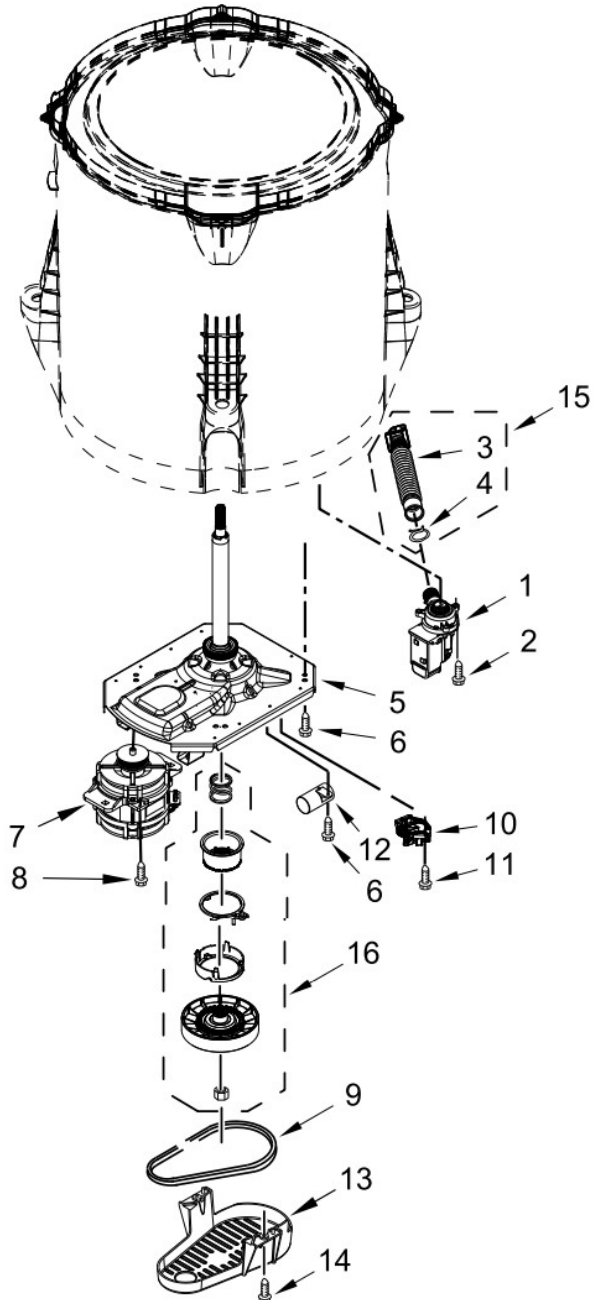

Distribuidor Autorizado

SurteRápido.com

Venta de Refacciones
Electrodomesticas

Lavadora Whirlpool 7MWTW4915EW0