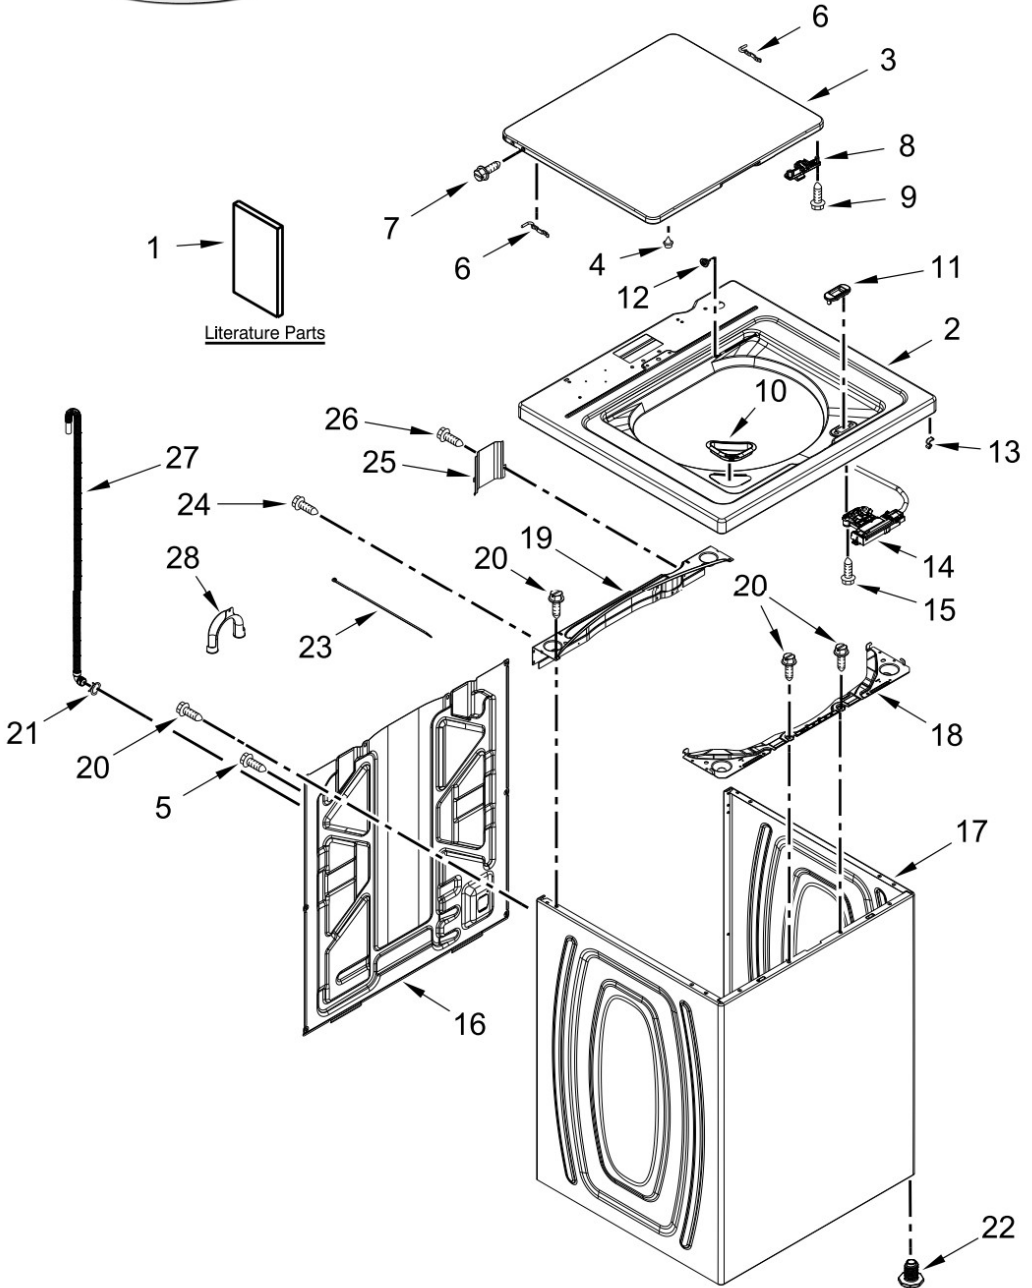

Distribuidor Autorizado

SurteRápido.com

Venta de Refacciones Electrodomesticas

Lavadora Whirlpool 7MWTW4915EW0

Lavadora Whirlpool 7MWTW4915EW0

TOP AND CABINET PARTS

<u>Illus. No.</u>	<u>Part No.</u>	<u>Description</u>
1		Literature Parts
	W10693226	Installation Instructions
	W10802774	Owners Manual
	W10677676	Tech Sheet
	W10802004	Energy Guide
2		Top
	W10251325	White
3		Assembly, Lid and Bumper
	W10338624	White
4	9724509	Bumper, Lid
5	9740848	Screw
6	91770	Hinge, Lid
7	W10119872	Screw
8		Strike, Lid Lock
	W10240513	White

<u>Illus. No.</u>	<u>Part No.</u>	<u>Description</u>
9	W10273971	Screw
10	W10192089	Dispenser, Bleach
11		Bezel, Lid Lock
	W10392041	White
12	21258	Bearing, Lid Hinge
13	90016	Clip, Harness
14	W10744659	Latch, Lid Lock Assembly
15	8281163	Screw (Stainless)
16	W10250884	Panel, Rear
17		Cabinet
	W10478060	White
18	W10215098	Brace, Cabinet Top - Front
19	W10512626	Brace, Cabinet Top - Rear

<u>Illus. No.</u>	<u>Part No.</u>	<u>Description</u>
20	1157158	Screw
21	356138	Clamp, Hose
22	W10556332	Foot Assembly, Leveling
23	W10339879	Tie, Cable
24	W10142728	Screw
25	W10676061	Cover, Harness
26	3400076	Screw
27	W10221546	Hose, Outer Drain Assembly
28	W10280024	U-Bend, Drain Hose

Lavadora Whirlpool 7MWTW4915EW0

Lavadora Whirlpool 7MWTW4915EW0

CONTROLS AND WATER INLET PARTS

<u>Illus. No.</u>	<u>Part No.</u>	<u>Description</u>
1	W10789652	Panel, Console
2	8536939	Clip, Spring
3		End Cap (Left)
	W10520782	White
4		End Cap (Right)
	W10520780	White
5	8312709	Clip, Console
6	W10802387	Control Unit Assembly, Machine & Motor
7	W10552335	Panel, Console Rear Cover
8	1157158	Screw
9	W10285518	Switch, Rotary Encoder (5 Position)