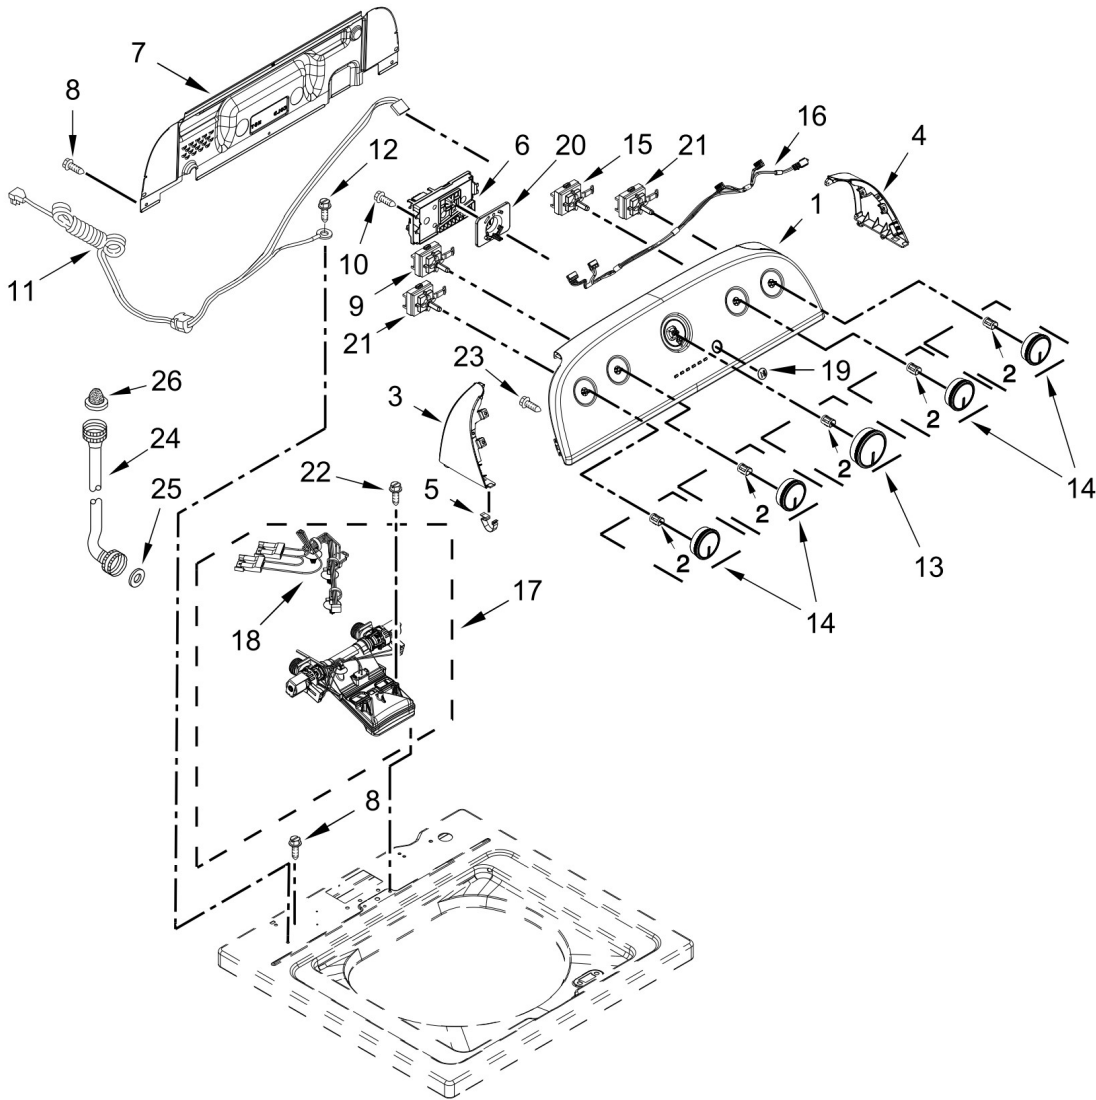

Distribuidor Autorizado

SurteRápido.com

Venta de Refacciones Electrodomesticas

Lavadora Whirlpool 7MWTW4915EW0

Lavadora Whirlpool 7MWTW4915EW0

TOP AND CABINET PARTS

<u>Illus. No.</u>	<u>Part No.</u>	<u>Description</u>
1		Literature Parts
	W10693226	Installation Instructions
	W10802774	Owners Manual
	W10677676	Tech Sheet
	W10802004	Energy Guide
2		Top
	W10251325	White
3		Assembly, Lid and Bumper
	W10338624	White
4	9724509	Bumper, Lid
5	9740848	Screw
6	91770	Hinge, Lid
7	W10119872	Screw
8		Strike, Lid Lock
	W10240513	White

<u>Illus. No.</u>	<u>Part No.</u>	<u>Description</u>
20	1157158	Screw
21	356138	Clamp, Hose
22	W10556332	Foot Assembly, Leveling
23	W10339879	Tie, Cable
24	W10142728	Screw
25	W10676061	Cover, Harness
26	3400076	Screw
27	W10221546	Hose, Outer Drain Assembly
28	W10280024	U-Bend, Drain Hose

Lavadora Whirlpool 7MWTW4915EW0

Lavadora Whirlpool 7MWTW4915EW0

CONTROLS AND WATER INLET PARTS

<u>Illus. No.</u>	<u>Part No.</u>	<u>Description</u>
1	W10789652	Panel, Console
2	8536939	Clip, Spring
3		End Cap (Left)
	W10520782	White
4		End Cap (Right)
	W10520780	White
5	8312709	Clip, Console
6	W10802387	Control Unit Assembly, Machine & Motor
7	W10552335	Panel, Console Rear Cover
8	1157158	Screw
9	W10285518	Switch, Rotary Encoder (5 Position)

<u>Illus. No.</u>	<u>Part No.</u>	<u>Description</u>
10	90767	Screw
11	W10525194	Cord, Power
12	3400076	Screw
13		Knob, Timer
	W10576634	White/Metallic
14		Assembly, Control Knob
	W10576636	White/Metallic
15	W10285512	Temperature Control
16	W10694680	Harness, Upper
17	W10683653	Inlet Assembly, Water
18	W10684972	Harness, Valve