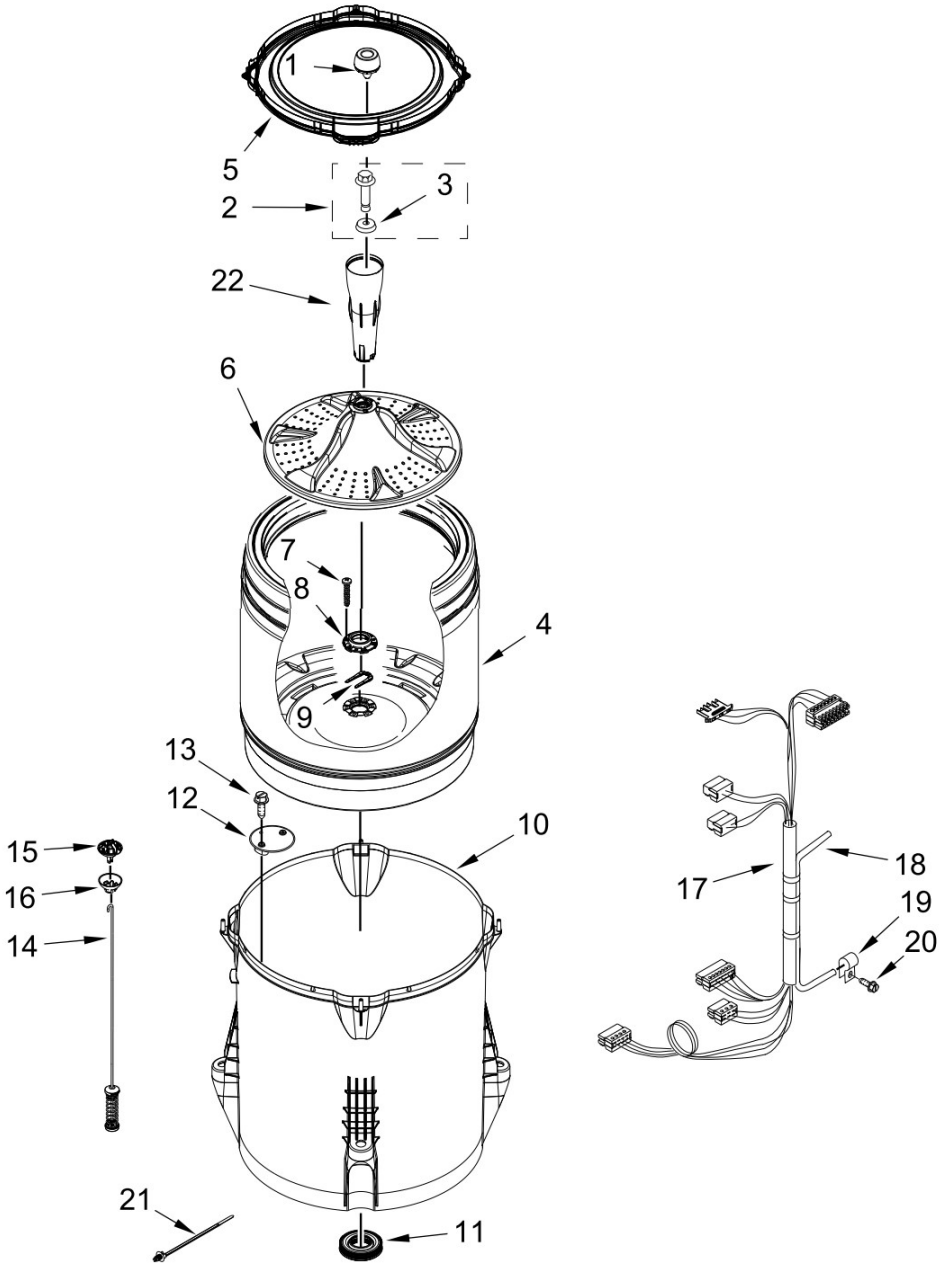

Lavadora Whirlpool 7MWTW4915EW0