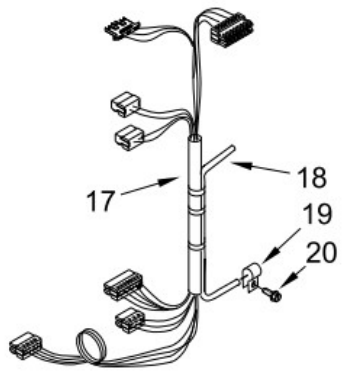

Lavadora Whirlpool 7MWTW4915EW1