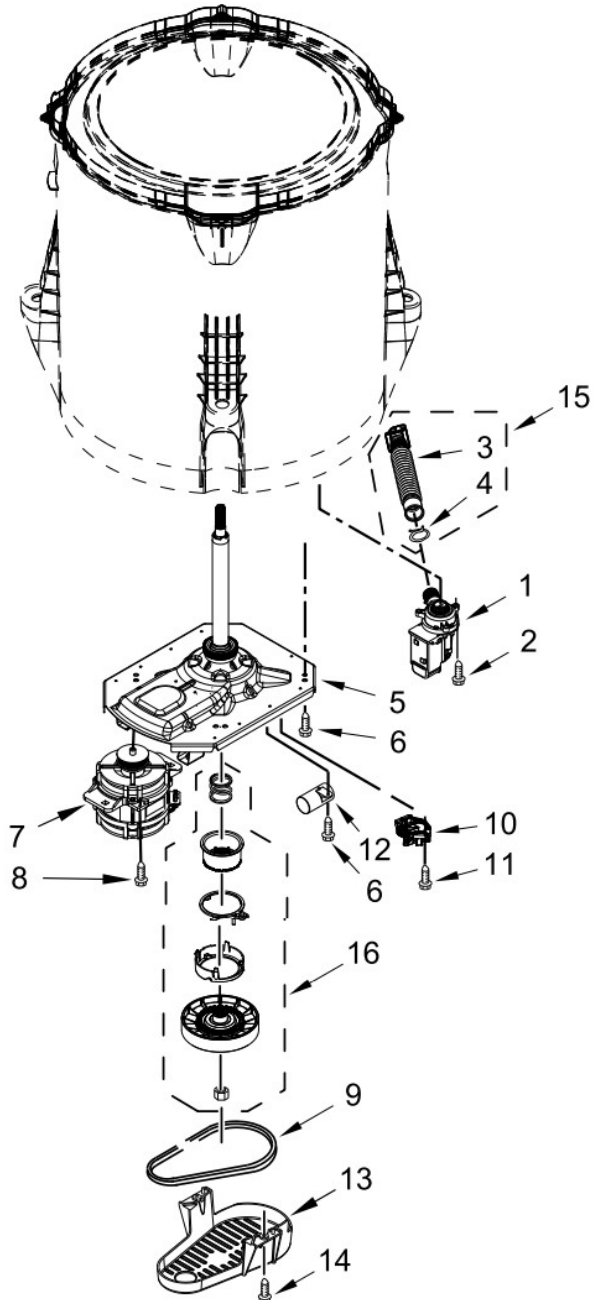

Distribuidor Autorizado

SurteRápido.com

Venta de Refacciones
Electrodomesticas

Lavadora Whirlpool 7MWTW4915EW1