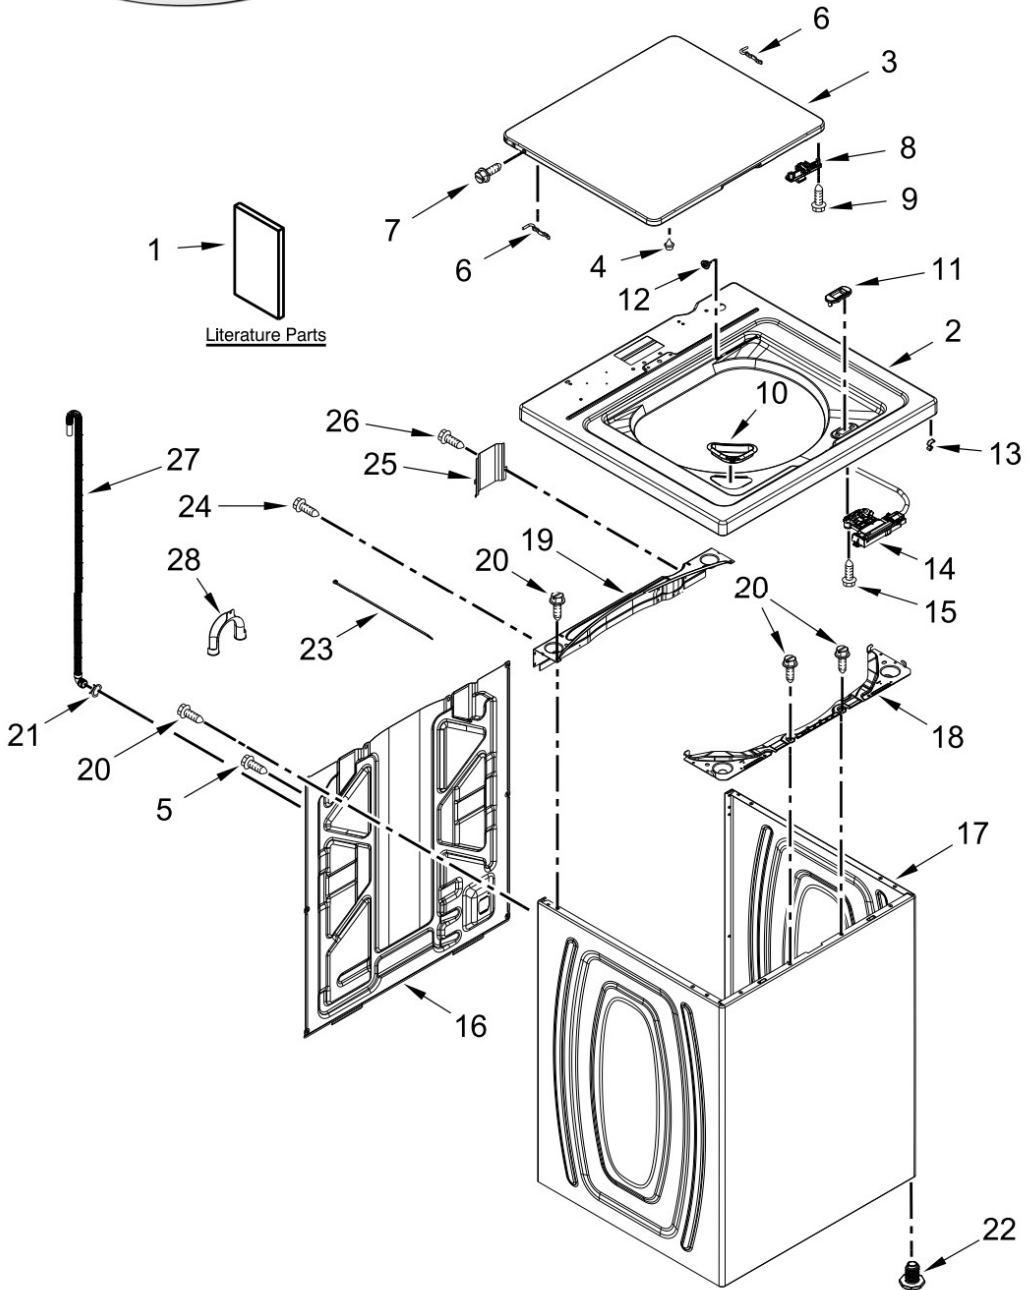

Lavadora Whirlpool 7MWTW4915EW1