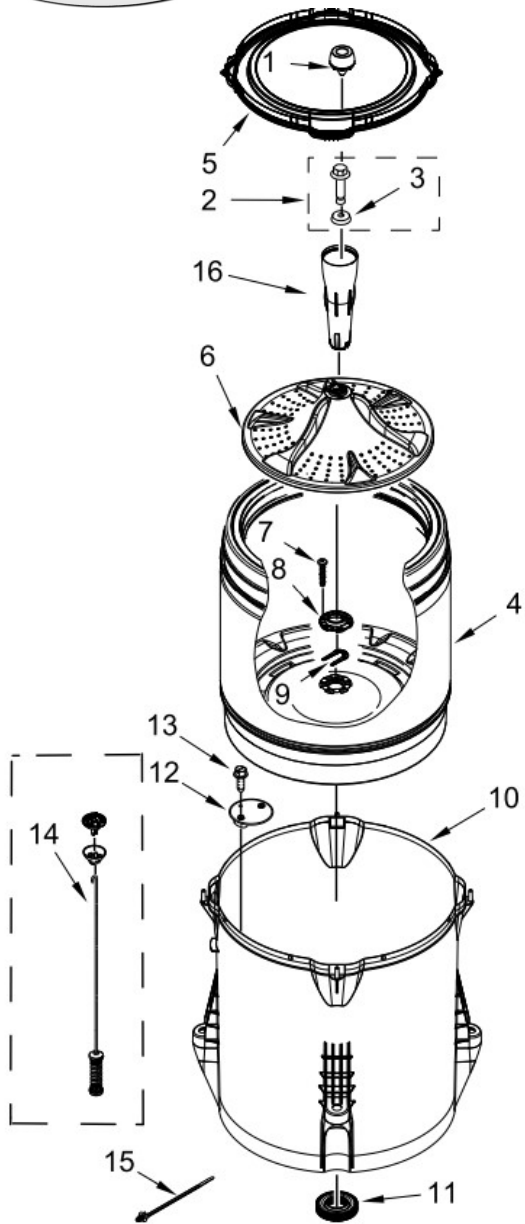

Lavadora Whirlpool 7MWTW4915EW1