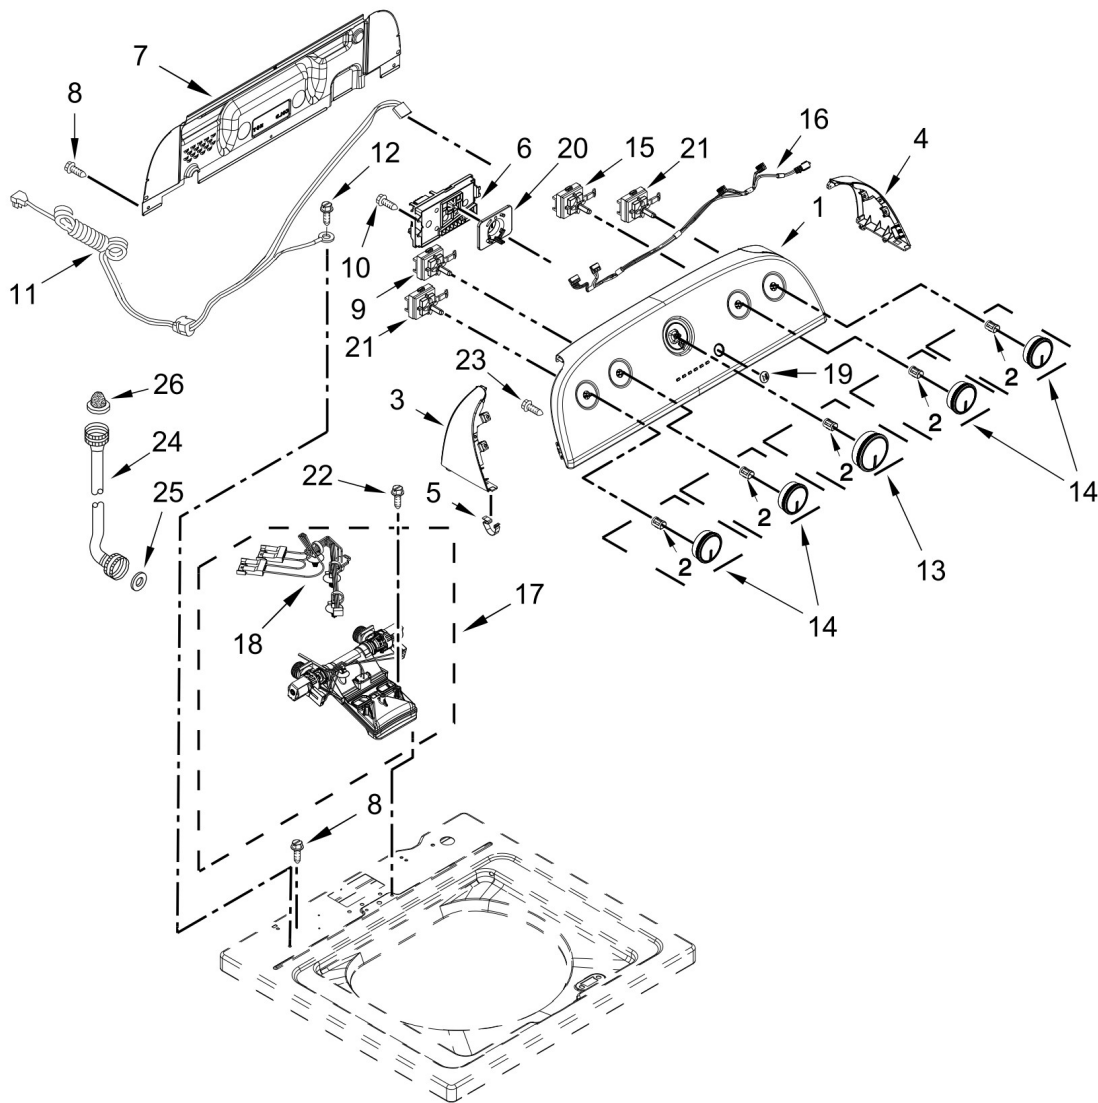

Lavadora Whirlpool 7MWTW4915EW1