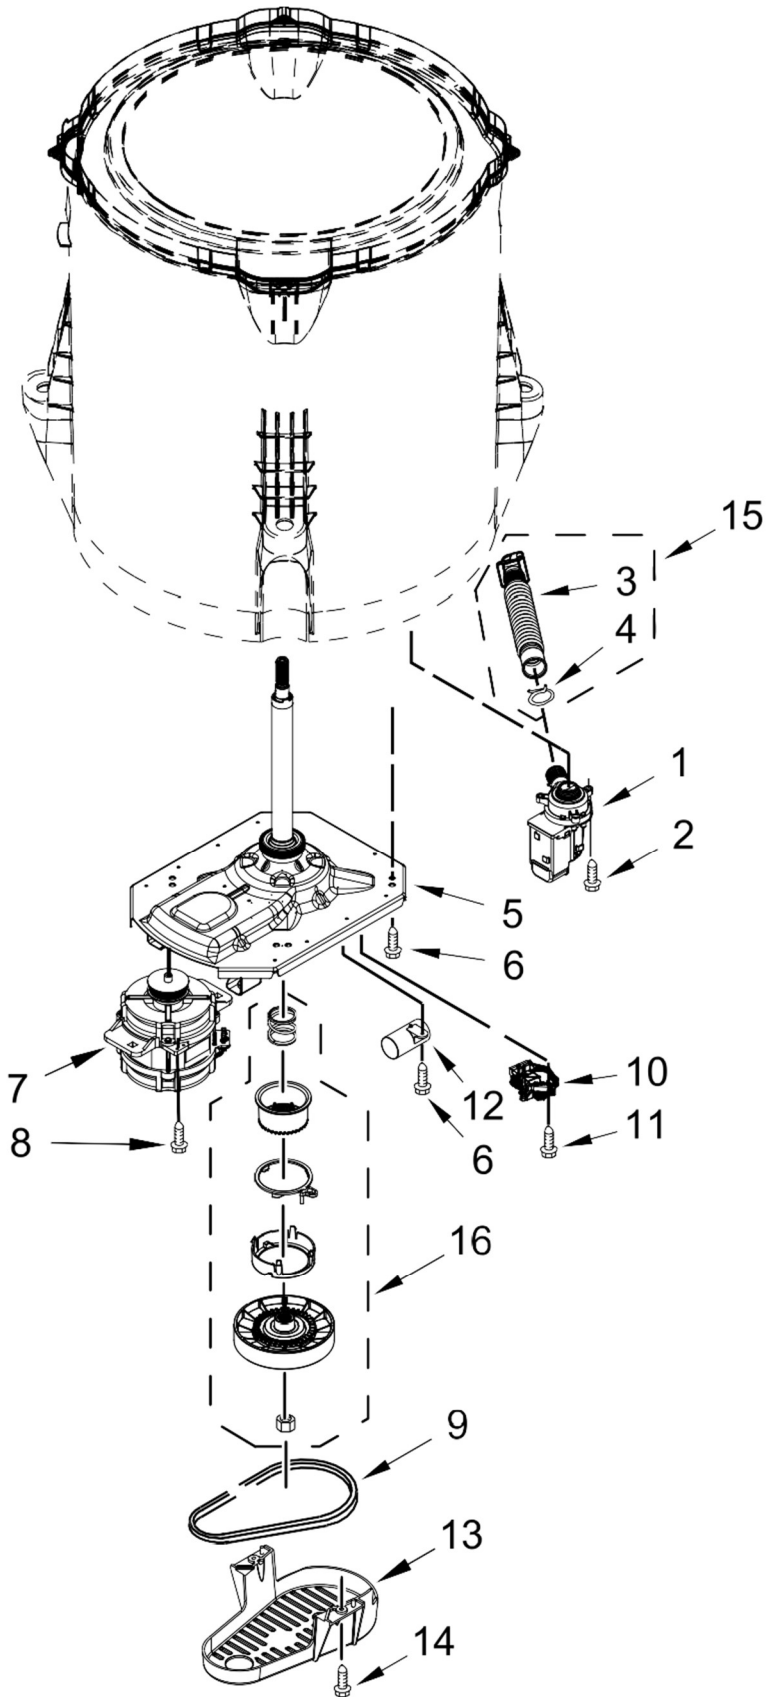

Lavadora Whirlpool 7MWTW4925EW0

<u>Illus.</u> <u>No.</u>	<u>Part No.</u>	<u>Description</u>
1	W10465543	Pump Assembly, Drain
2	W10004910	Screw
3	W10763078	Hose, Inner Drain Assembly
4	8317496	Clamp, Hose
5	W10795113	Gearcase Assembly

<u>Illus.</u> <u>No.</u>	<u>Part No.</u>	<u>Description</u>
6	W10249633	Screw
7	W10677719	Motor, Drive
8	W10094780	Screw
9	W10006384	Belt, Drive
10	W10597177	Actuator, Shift
11	9741052	Screw

<u>Illus.</u> <u>No.</u>	<u>Part No.</u>	<u>Description</u>
12	W10625046	Capacitor, Motor Run
13	W10550173	Shield, Pulley Cover
14	357640	Screw
15	W10444123	Hose, Inner Drain Assembly Complete
16	W10721967	Splutch Kit (60Hz)