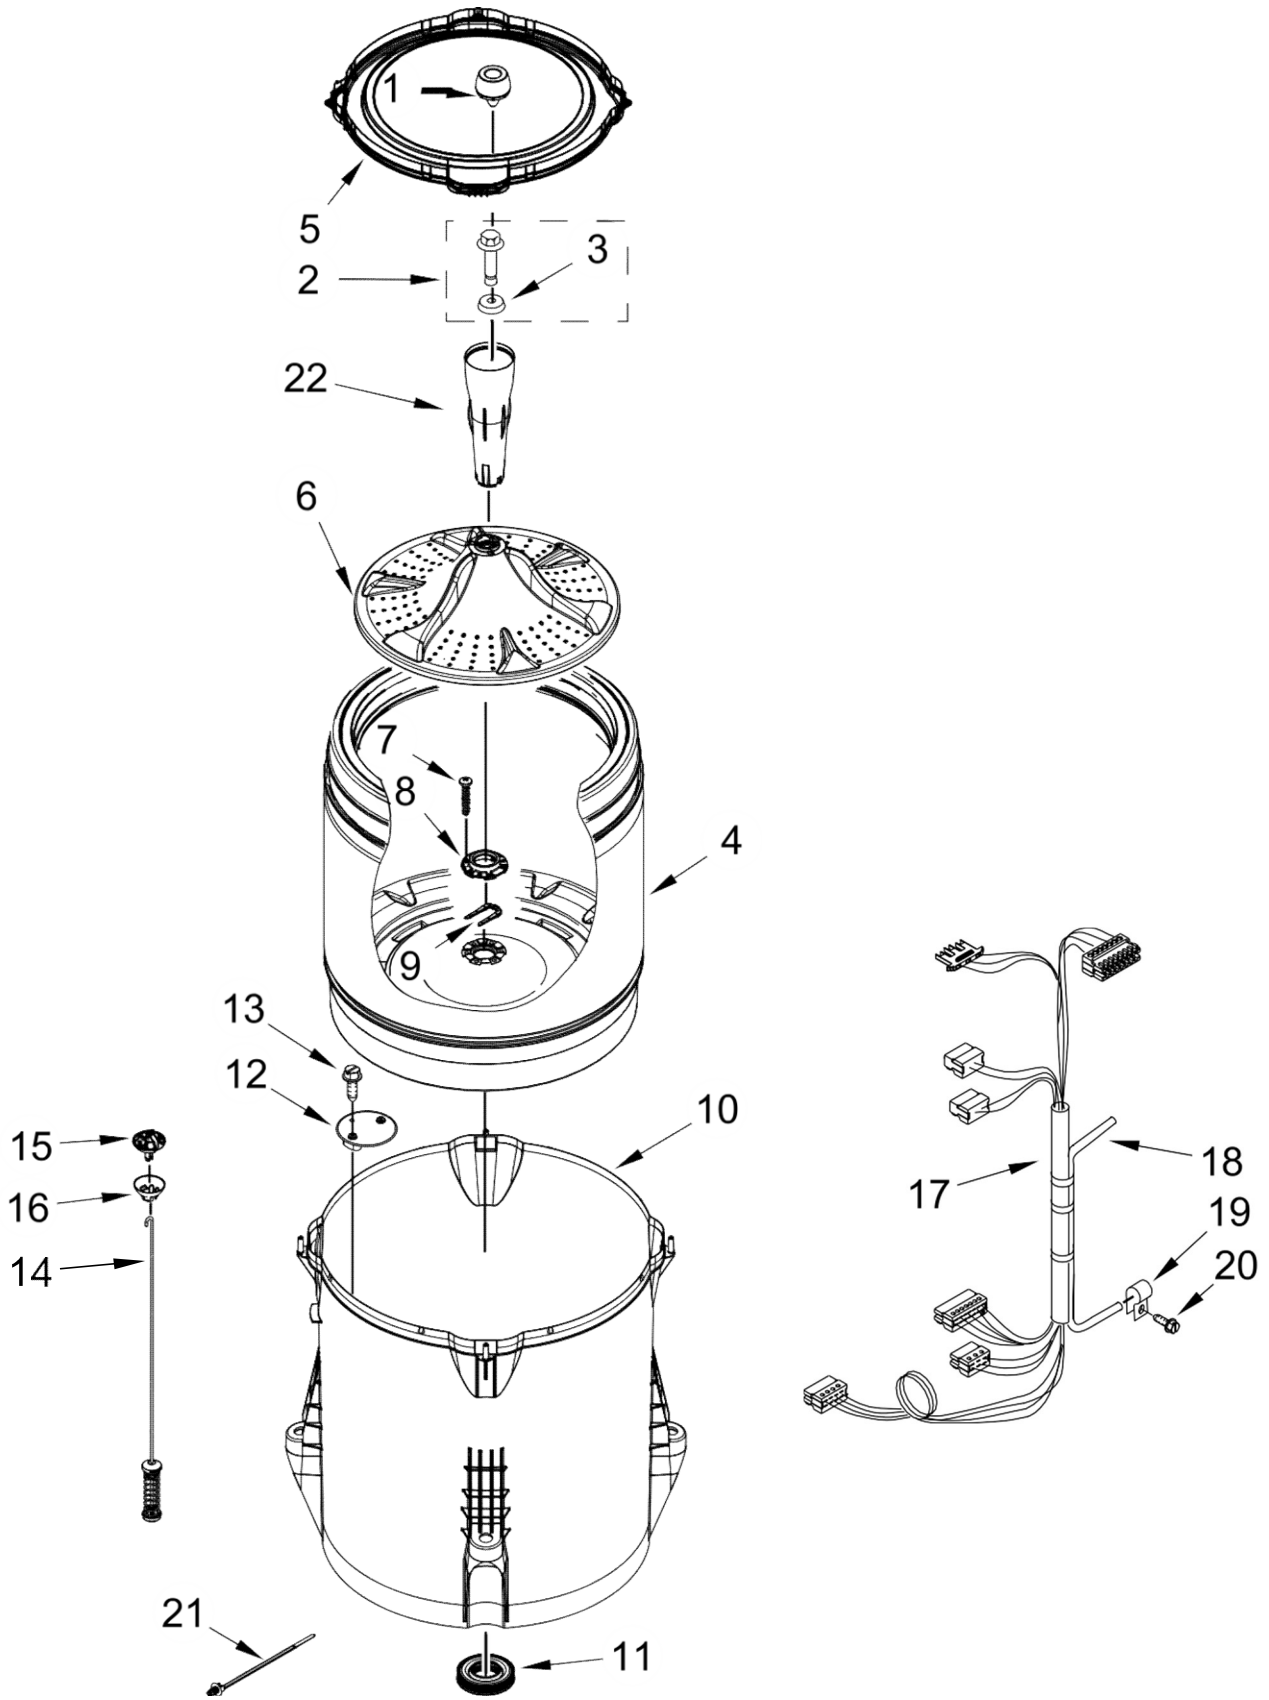

Lavadora Whirlpool 7MWTW4925EW0

<u>Illus.</u> <u>No.</u>	<u>Part No.</u>	<u>Description</u>
1	W10740335	Dispenser, Fabric Softener
2	W10003790	Screw and Washer
3	3949550	Washer
4	W10521298	Basket Assembly
5	W10556325	Tub Ring
6	W10680219	Impeller (Washplate)
7	8533953	Screw
8	W10396887	Hub - Driven, Basket
9	W10402178	Retainer, Drive Block
10	W10238301	Tub
11	W10006371	Seal, Tub

<u>Illus.</u> <u>No.</u>	<u>Part No.</u>	<u>Description</u>
12	W10215093	Filter, Drain Pump
13	8533928	Screw (Stainless)
14	W10748954	Damper Assembly, Tub Suspension (Set Of 4-Includes Suspension Bushings and Suspension Balls)
15	W10583768	Ball, Suspension (Set of 4 - Includes Suspension Bushings)
16	W10256551	Bushing - Upper Suspension (Set of 4 - Includes Suspension Balls)
17	W10610081	Harness, Lower

<u>Illus.</u> <u>No.</u>	<u>Part No.</u>	<u>Description</u>
18	W10236981	Hose, Pressure Switch
19	W10005430	Clamp, Cable
20	8533943	Screw
21	W10298887	Cable Tie
22	W10680220	Barrel, Agitator