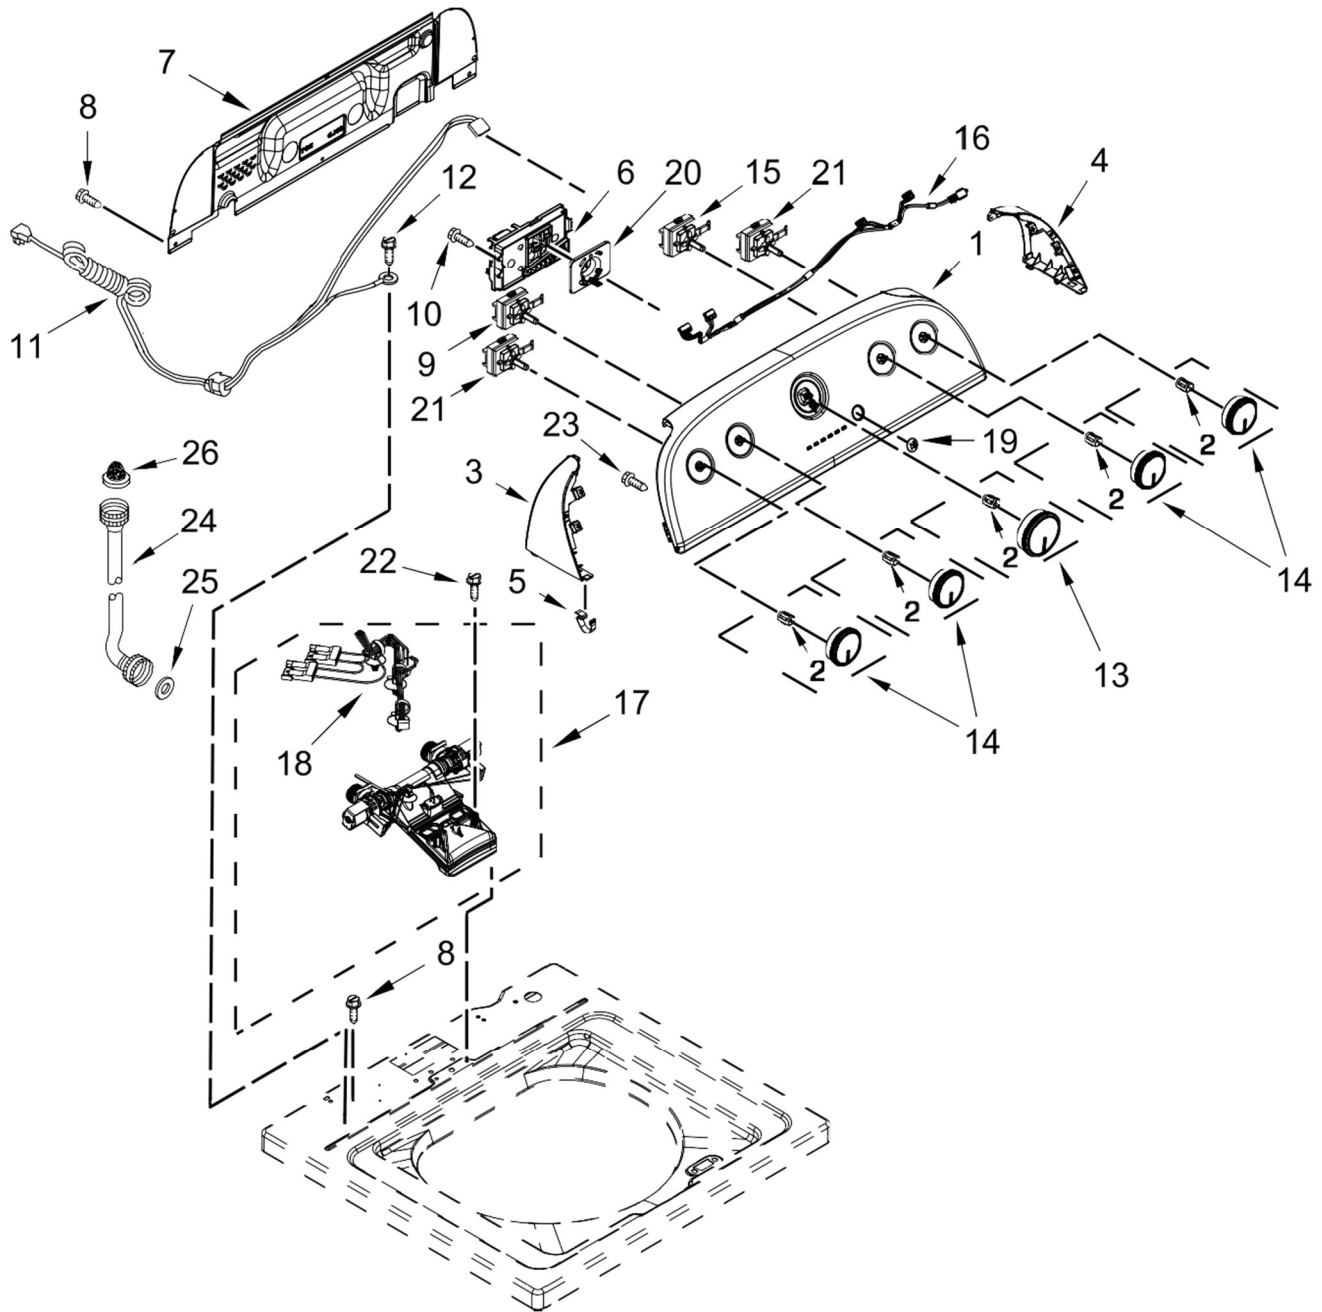

Lavadora Whirlpool 7MWTW4925EW0

Literature Parts

Lavadora Whirlpool 7MWTW4925EW0

<u>Illus. No.</u>	<u>Part No.</u>	<u>Description</u>
1		Literature Parts
	W10693226	Installation Instructions
	W10802774	Owners Manual
	W10677676	Tech Sheet
	W10802004	Energy Guide
2		Top
	W10251325	White
3		Assembly, Lid and Bumper
	W10551267	White
4	W10181289	Bumper, Lid
5	9740848	Screw
6	91770	Hinge, Lid
7	W10119872	Screw
8	W10581478	Strike Assembly

<u>Illus. No.</u>	<u>Part No.</u>	<u>Description</u>
9	W10273971	Screw
10	W10192089	Dispenser, Bleach
11		Bezel, Lid Lock
	W10392041	White
12	21258	Bearing, Lid Hinge
13	90016	Clip, Harness
14	W10744659	Latch, Lid Lock Assembly
15	8281163	Screw (Stainless)
16	W10250884	Panel, Rear
17		Cabinet
	W10478060	White
18	W10215098	Brace, Cabinet Top - Front
19	W10512626	Brace, Cabinet Top - Rear

<u>Illus. No.</u>	<u>Part No.</u>	<u>Description</u>
20	1157158	Screw
21	356138	Clamp, Hose
22	W10556332	Foot Assembly, Leveling
23	W10339879	Tie, Cable
24	W10142728	Screw
25	W10676061	Cover, Harness
26	3400076	Screw
27	W10221546	Hose, Outer Drain Assembly
28	W10280024	U-Bend, Drain Hose

Lavadora Whirlpool 7MWTW4925EW0

<u>Illus.</u> <u>No.</u>	<u>Part No.</u>	<u>Description</u>
1	W10789652	Panel, Console
2	8536939	Clip, Spring
3		End Cap (Left)
	W10520782	White
4		End Cap (Right)
	W10520780	White
5	8312709	Clip, Console
6	W10802387	Control Unit Assembly, Machine & Motor
7	W10552335	Panel, Console Rear Cover
8	1157158	Screw
9	W10285518	Switch, Rotary Encoder (5 Position)