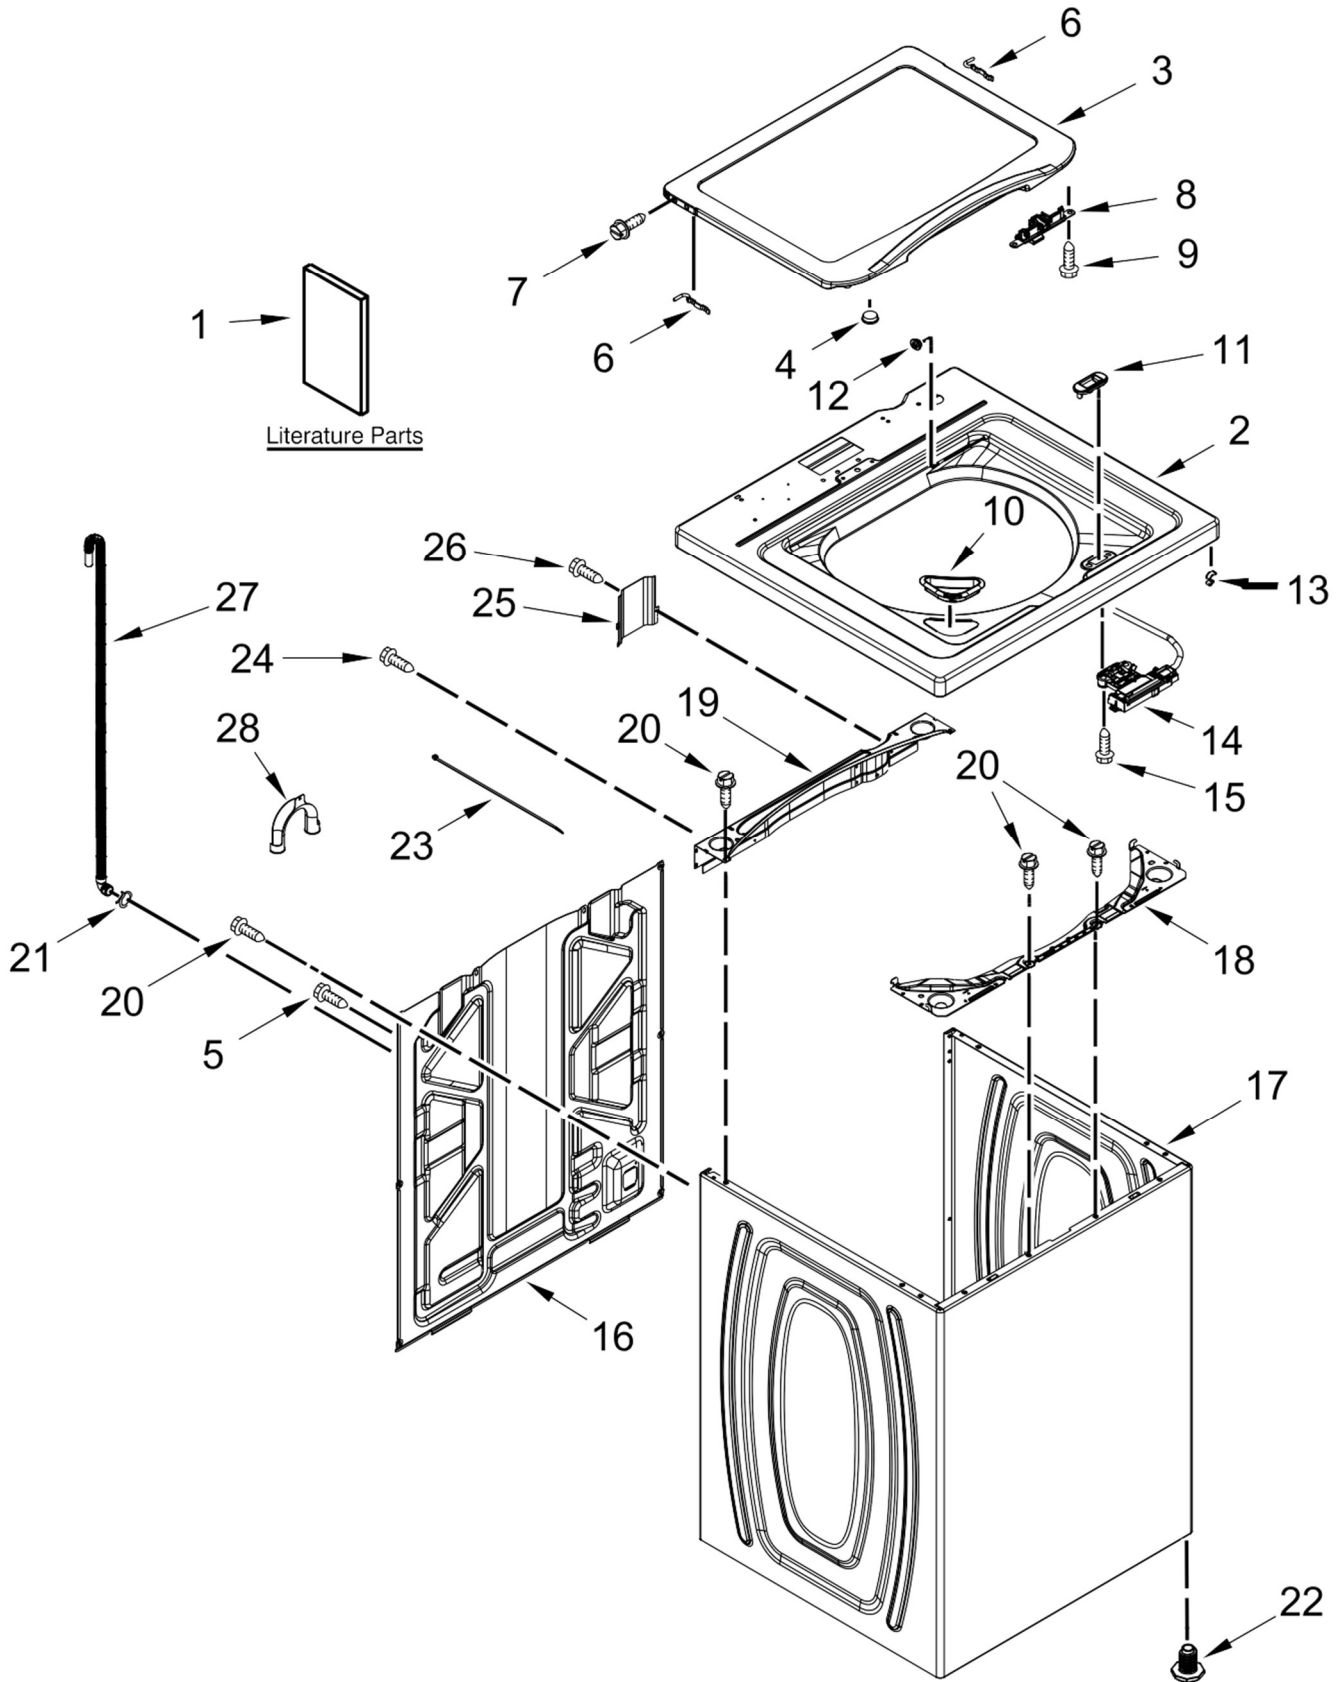

Lavadora Whirlpool 7MWTW4925EW0

Literature Parts

Lavadora Whirlpool 7MWTW4925EW0

<u>Illus. No.</u>	<u>Part No.</u>	<u>Description</u>
1		Literature Parts
	W10693226	Installation Instructions
	W10802774	Owners Manual
	W10677676	Tech Sheet
	W10802004	Energy Guide
2		Top
	W10251325	White
3		Assembly, Lid and Bumper
	W10551267	White
4	W10181289	Bumper, Lid
5	9740848	Screw
6	91770	Hinge, Lid
7	W10119872	Screw
8	W10581478	Strike Assembly

<u>Illus. No.</u>	<u>Part No.</u>	<u>Description</u>
9	W10273971	Screw
10	W10192089	Dispenser, Bleach
11		Bezel, Lid Lock
	W10392041	White
12	21258	Bearing, Lid Hinge
13	90016	Clip, Harness
14	W10744659	Latch, Lid Lock Assembly
15	8281163	Screw (Stainless)
16	W10250884	Panel, Rear
17		Cabinet
	W10478060	White
18	W10215098	Brace, Cabinet Top - Front
19	W10512626	Brace, Cabinet Top - Rear

<u>Illus. No.</u>	<u>Part No.</u>	<u>Description</u>
20	1157158	Screw
21	356138	Clamp, Hose
22	W10556332	Foot Assembly, Leveling
23	W10339879	Tie, Cable
24	W10142728	Screw
25	W10676061	Cover, Harness
26	3400076	Screw
27	W10221546	Hose, Outer Drain Assembly
28	W10280024	U-Bend, Drain Hose

Lavadora Whirlpool 7MWTW4925EW0

<u>Illus.</u> <u>No.</u>	<u>Part No.</u>	<u>Description</u>
1	W10789652	Panel, Console
2	8536939	Clip, Spring
3		End Cap (Left)
	W10520782	White
4		End Cap (Right)
	W10520780	White
5	8312709	Clip, Console
6	W10802387	Control Unit Assembly, Machine & Motor
7	W10552335	Panel, Console Rear Cover
8	1157158	Screw
9	W10285518	Switch, Rotary Encoder (5 Position)