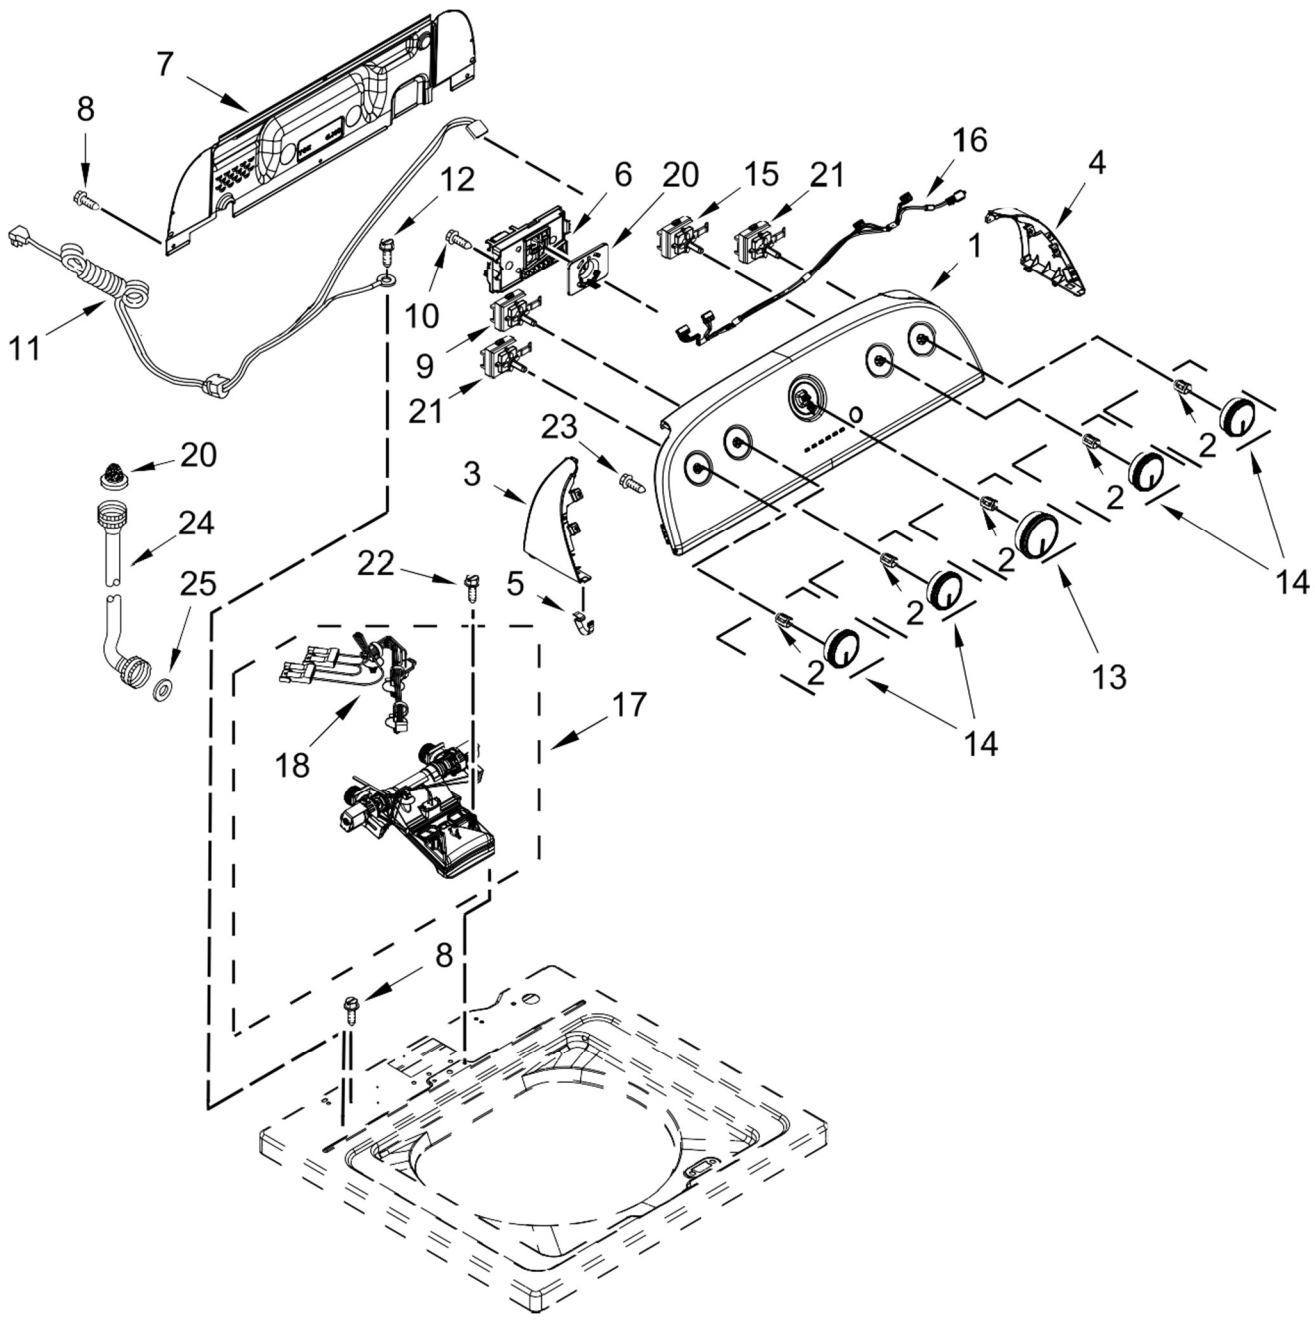

Lavadora Whirlpool 7MWTW4925EW1

**Lavadora Whirlpool 7MWTW4925EW1**

<u>Illus. No.</u>	<u>Part No.</u>	<u>Description</u>
1		Literature Parts
	W10693226	Installation Instructions
	W10802774	Owners Manual
	W10677676	Tech Sheet
	W10802004	Energy Guide
2		Top
	W10251325	White
3		Assembly, Lid and Bumper
	W10551267	White
4	W10181289	Bumper, Lid
5	9740848	Screw
6	91770	Hinge, Lid

<u>Illus. No.</u>	<u>Part No.</u>	<u>Description</u>
7	W10119872	Screw
8	W10581478	Strike Assembly
9	W10273971	Screw
10	W10192089	Dispenser, Bleach
11		Bezel, Lid Lock
	W10392041	White
12	21258	Bearing, Lid Hinge
13	90016	Clip, Harness
14	W10744659	Latch, Lid Lock Assembly
15	8281163	Screw(Stainless)
16	W10250884	Panel, Rear
17		Cabinet
	W10478060	White

<u>Illus. No.</u>	<u>Part No.</u>	<u>Description</u>
18	W10215098	Brace, Cabinet Top - Front
19	W10512626	Brace, Cabinet Top - Rear
20	1157158	Screw
21	356138	Clamp, Hose
22	W10556332	Foot Assembly, Leveling
23	W10339879	Tie, Cable
24	W10142728	Screw
25	W10676061	Cover, Harness
26	3400076	Screw
27	W10221546	Hose, Outer Drain Assembly
28	W10280024	U-Bend, Drain Hose

Lavadora Whirlpool 7MWTW4925EW1

<u>Illus. No.</u>	<u>Part No.</u>	<u>Description</u>
1	W10789652	Panel, Console
2	8536939	Clip, Spring
3		End Cap (Left)
	W10520782	White
4		End Cap (Right)
	W10520780	White
5	8312709	Clip, Console
6	W10802387	Control Unit Assembly, Machine & Motor
7	W10552335	Panel, Console Rear Cover
8	1157158	Screw
9	W10285518	Switch, Rotary Encoder (5 Position)
10	90767	Screw