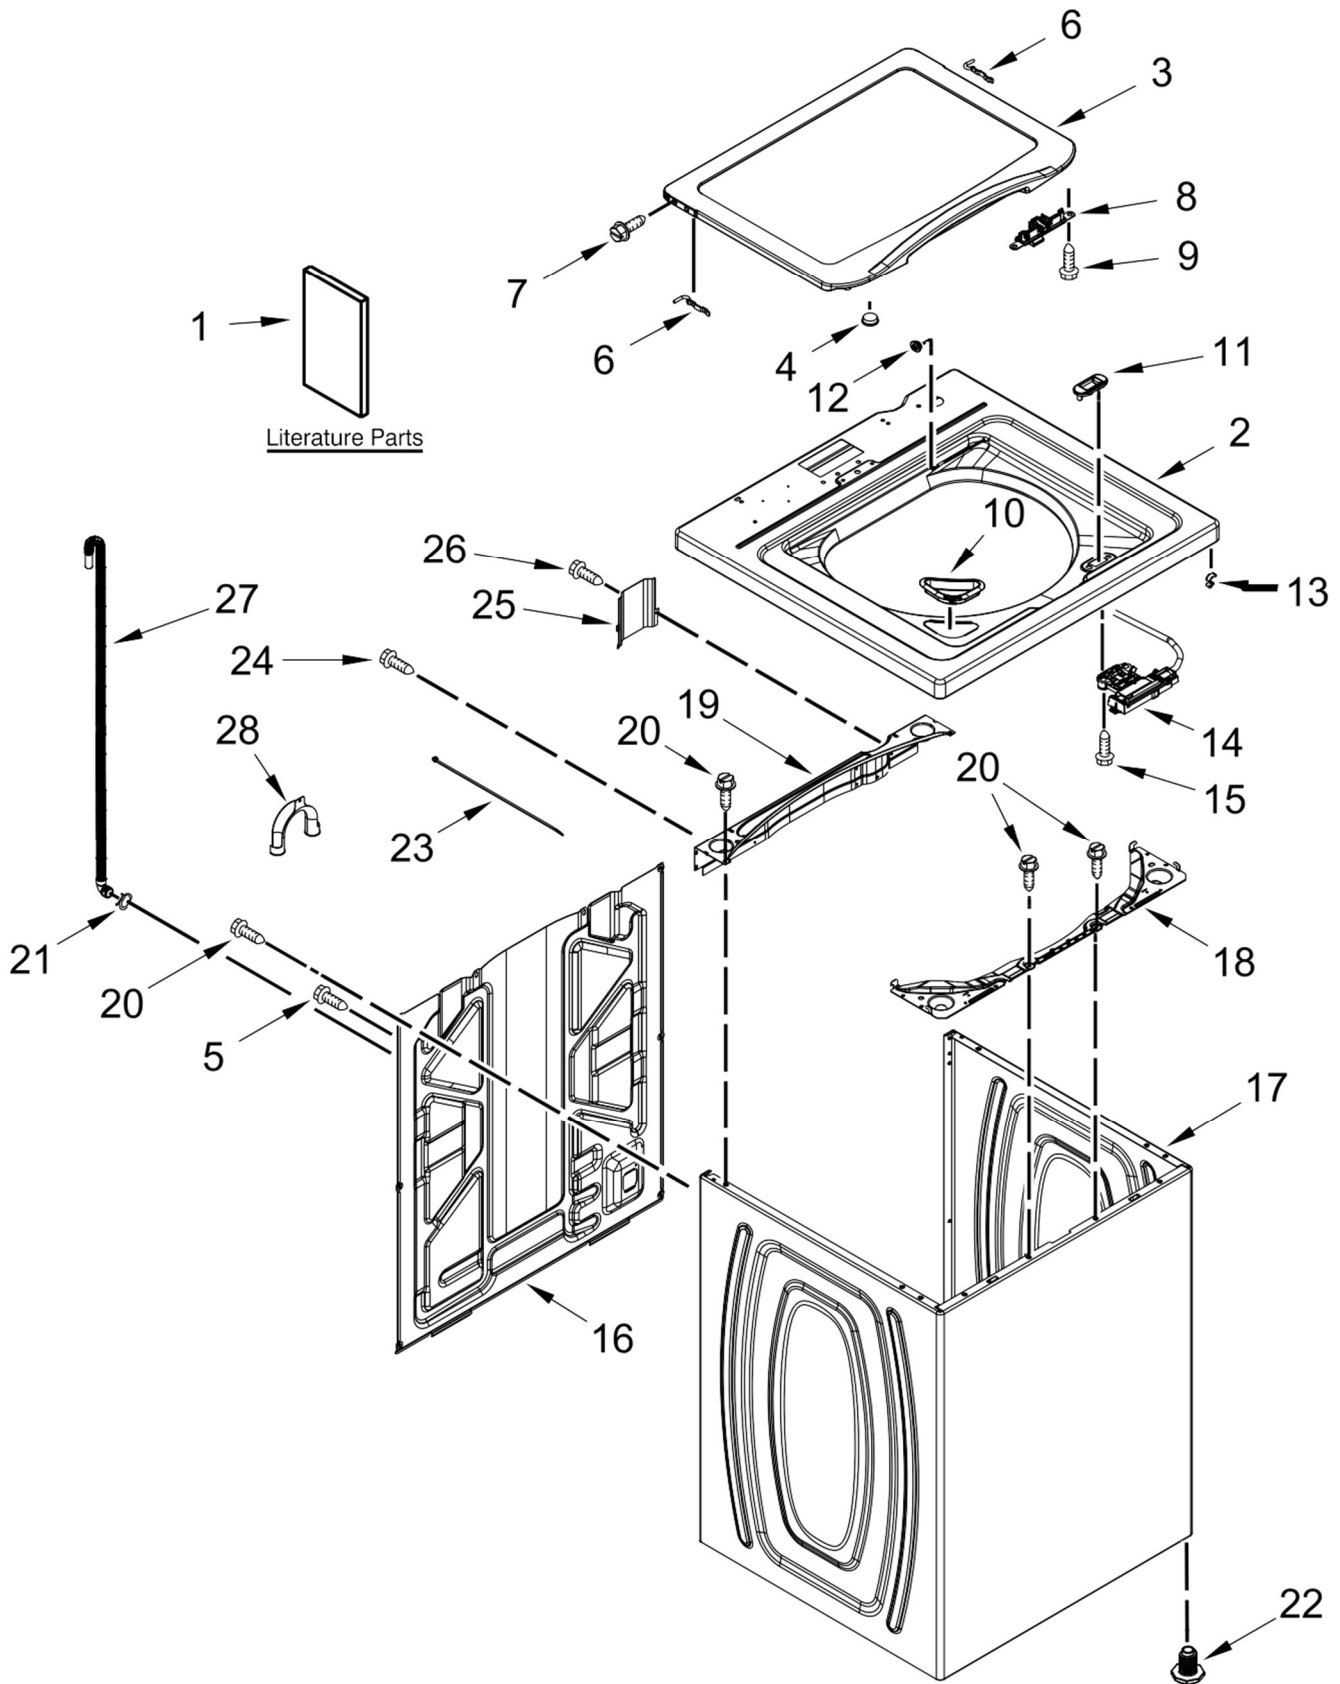

Lavadora Whirlpool 7MWTW4925EW1

**Lavadora Whirlpool 7MWTW4925EW1**

<u>Illus. No.</u>	<u>Part No.</u>	<u>Description</u>
1		Literature Parts
	W10693226	Installation Instructions
	W10802774	Owners Manual
	W10677676	Tech Sheet
	W10802004	Energy Guide
2		Top
	W10251325	White
3		Assembly, Lid and Bumper
	W10551267	White
4	W10181289	Bumper, Lid
5	9740848	Screw
6	91770	Hinge, Lid

<u>Illus. No.</u>	<u>Part No.</u>	<u>Description</u>
7	W10119872	Screw
8	W10581478	Strike Assembly
9	W10273971	Screw
10	W10192089	Dispenser, Bleach
11		Bezel, Lid Lock
	W10392041	White
12	21258	Bearing, Lid Hinge
13	90016	Clip, Harness
14	W10744659	Latch, Lid Lock Assembly
15	8281163	Screw(Stainless)
16	W10250884	Panel, Rear
17		Cabinet
	W10478060	White

<u>Illus. No.</u>	<u>Part No.</u>	<u>Description</u>
18	W10215098	Brace, Cabinet Top - Front
19	W10512626	Brace, Cabinet Top - Rear
20	1157158	Screw
21	356138	Clamp, Hose
22	W10556332	Foot Assembly, Leveling
23	W10339879	Tie, Cable
24	W10142728	Screw
25	W10676061	Cover, Harness
26	3400076	Screw
27	W10221546	Hose, Outer Drain Assembly
28	W10280024	U-Bend, Drain Hose

Lavadora Whirlpool 7MWTW4925EW1

<u>Illus. No.</u>	<u>Part No.</u>	<u>Description</u>
1	W10789652	Panel, Console
2	8536939	Clip, Spring
3		End Cap (Left)
	W10520782	White
4		End Cap (Right)
	W10520780	White
5	8312709	Clip, Console
6	W10802387	Control Unit Assembly, Machine & Motor
7	W10552335	Panel, Console Rear Cover
8	1157158	Screw
9	W10285518	Switch, Rotary Encoder (5 Position)
10	90767	Screw