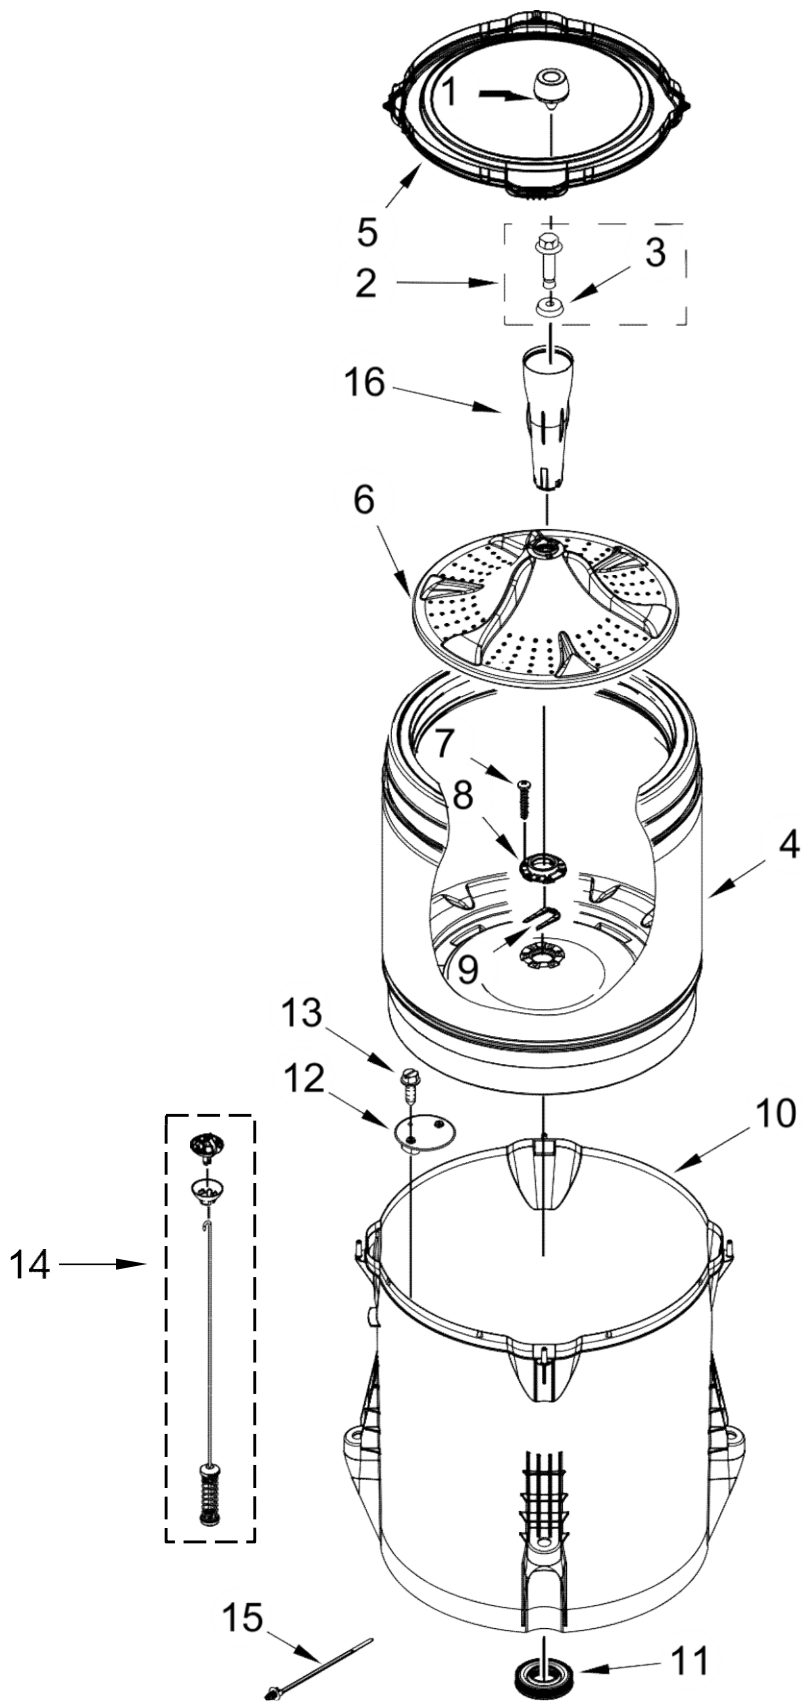

Lavadora Whirlpool 7MWTW4925EW1

<u>Illus. No.</u>	<u>Part No.</u>	<u>Description</u>
1	W10740335	Dispenser, Fabric Softener
2	W10003790	Screw and Washer
3	3949550	Washer
4	W10521298	Basket Assembly
5	W10556325	Tub Ring
6	W10680219	Impeller (Washplate)
7	8533953	Screw
8	W10396887	Hub - Driven, Basket

<u>Illus. No.</u>	<u>Part No.</u>	<u>Description</u>
9	W10402178	Retainer, Drive Block
10	W10238301	Tub
11	W10006371	Seal, Tub
12	W10215093	Filter, Drain Pump
13	8533928	Screw
14	W10821954	Damper Assembly, Tub Suspension (Set Of 4-Includes Suspension Bushings and Suspension Balls)

<u>Illus. No.</u>	<u>Part No.</u>	<u>Description</u>
15	W10298887	Cable Tie
16	W10680220	Barrel, Agitator
17	W10610081	Harness, Lower
18	W10236981	Hose, Pressure Switch
19	W10005430	Clamp, Cable
20	8533943	Screw