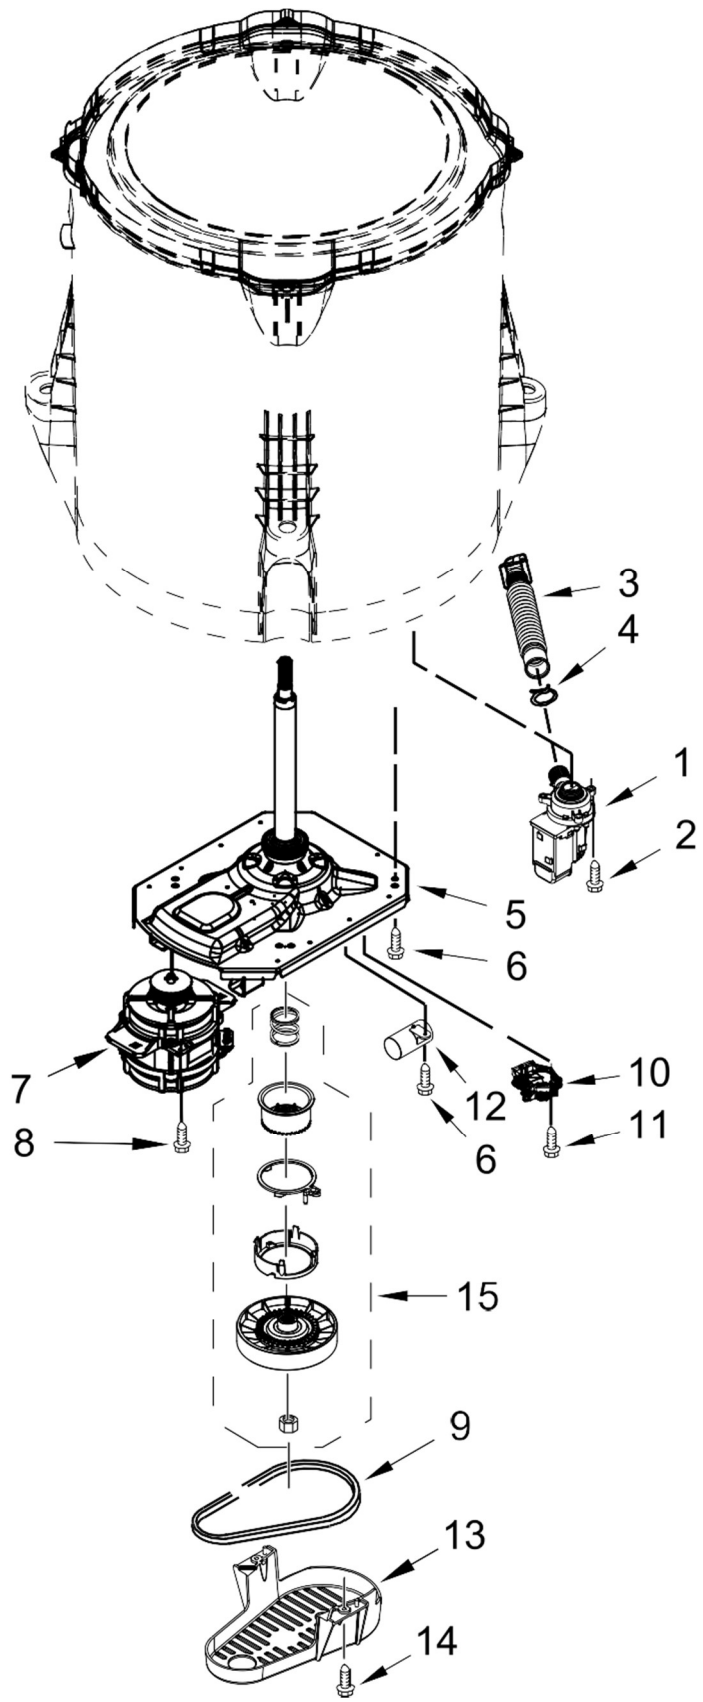

Lavadora Whirlpool 7MWTW4925EW1

<u>Illus. No.</u>	<u>Part No.</u>	<u>Description</u>
1	W10465543	Pump Assembly, Drain
2	W10004910	Screw
3	W10763078	Hose, Inner Drain Assembly
4	8317496	Clamp, Hose
5	W10795113	Gearcase Assembly

<u>Illus. No.</u>	<u>Part No.</u>	<u>Description</u>
6	W10249633	Screw
7	W10677719	Motor, Drive
8	W10094780	Screw
9	W10808317	Belt, Drive
10	W10815026	Actuator- Shift
11	9741052	Screw

<u>Illus. No.</u>	<u>Part No.</u>	<u>Description</u>
12	W10625046	Capacitor, Motor Run
13	W11046391	Shield, Pulley Cover
14	357640	Screw
15	W10721967	Splutch Kit (60Hz)