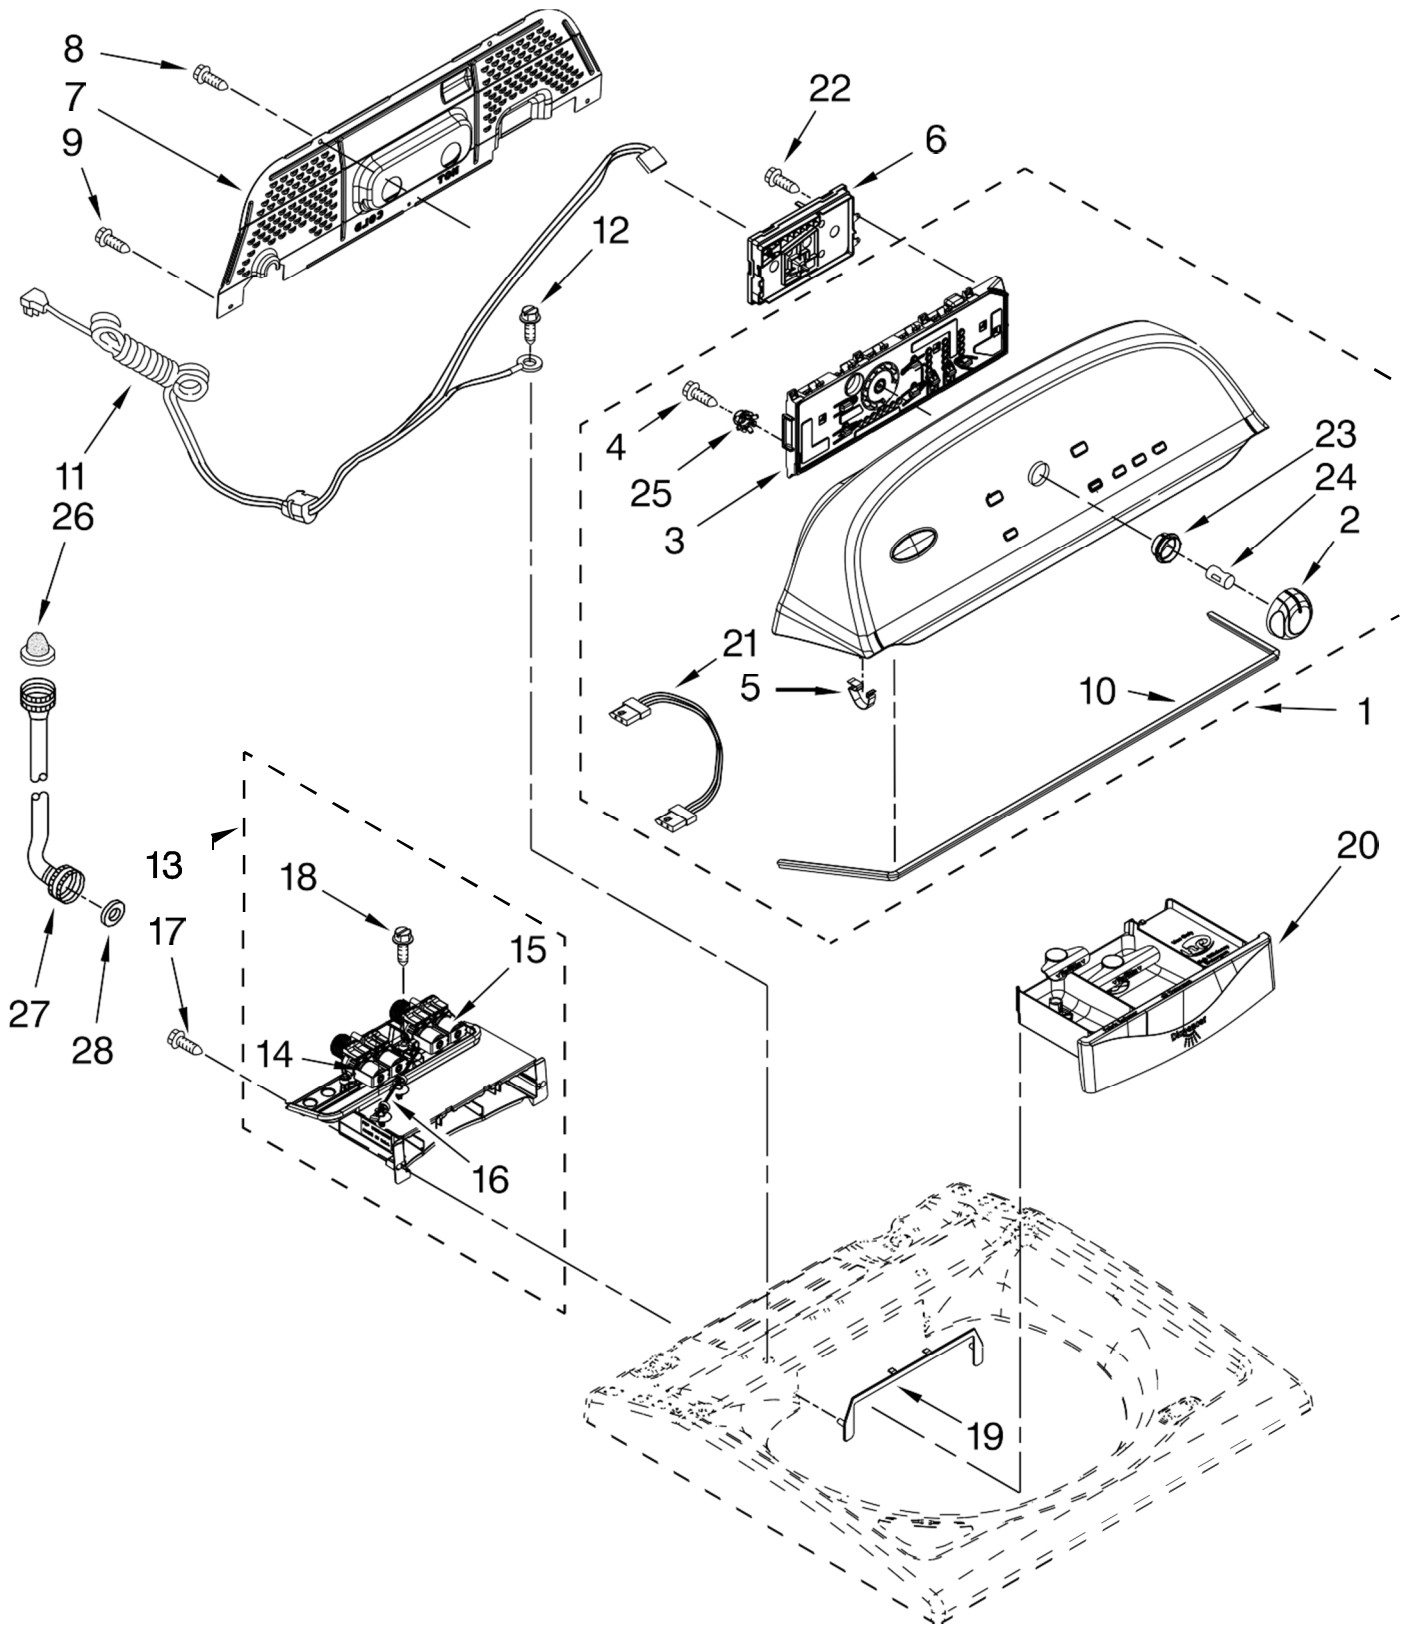

LAVADORA 7MWTW5500XW0

FOR ORDERING INFORMATION REFER TO PARTS PRICE LIST

LAVADORA 7MWTW5500XW0

Illus. No.	Part No.	DESCRIPTION
1		Literature Parts
	W10329765	Installation Instructions
	W10366279	Use & Care Guide
	W10240504	Tech Sheet
	W10331104	Quick Start Guide
	W10366292	Energy Guide
2	W10246376	Top
3	W10339997	Lid (Includes Item 4)
4	9724509	Bumper, Lid
5	W10295775	Hinge, Wire (L.H.)
6	W10294031	Hinge Wire (R.H.)
7	W10119828	Screw, Lid Hinge

LAVADORA 7MWTW5500XW0

FOR ORDERING INFORMATION REFER TO PARTS PRICE LIST

LAVADORA 7MWTW5500XW0

Illus. No.	Part No.	DESCRIPTION
1	W10329777	Console
2	W10251392	Knob, Control (Includes Item 24)
3	W10269602	User Interface
4	W10219342	Screw, 8-16 x 3/4
5	8312709	Clip, Console
6	W10392998	Control Unit Assembly, Machine & Motor
7	W10269597	Panel, Console Rear Cover
8	3390647	Screw, 8-18 x 1/2
9	1157158	Screw, 8-18 x 3/8
10	W10280079	Seal, Console
11	W10266797	Cord, Power
12	3400076	Screw, Power Cord Ground
13	W10240963	Housing Assembly - Dispenser
14	W10240949	Valve, Cold Water Inlet
15	W10240948	Valve, Hot Water Inlet
16	W10240967	Harness, Valve
17	3400061	Screw, Dispenser Housing Mounting
18	97787	Screw, Inlet Valve Mounting
19	W10240946	Bezel, Dispenser
20	W10240958	Drawer, Dispenser Assembly
21	W10285493	Harness, User Interface
22	9740848	Screw, 8-18 x 1/2
23	W10325119	Spacer, Knob
24	8536939	Clip, Knob
25	W10274524	Tensioner, Facia
26	353362	Washer, Filter
27	W10194210	Hose, Water Inlet Cold Water
	W10196191	Hot Water
28	W10242307	Washer, Water Inlet Hose