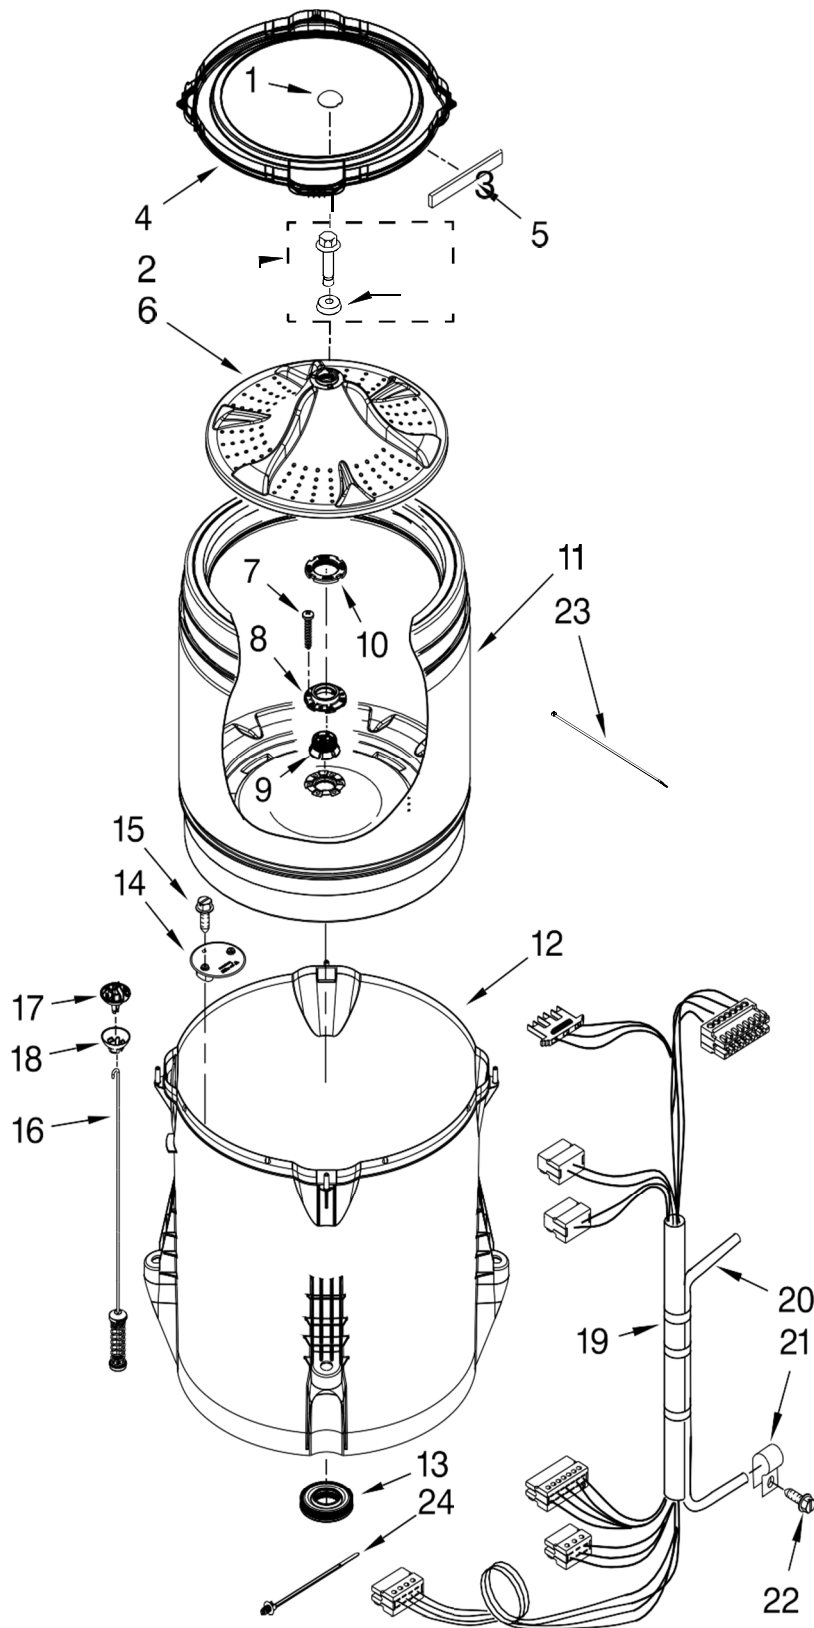

LAVADORA 7MWTW5500XW0

Illus. No.	Part No.	DESCRIPTION
1	W10305259	Cap, Impeller
2	W10003790	Screw & Washer Assembly
3	3949550	Washer
4	W10215146	Tub Ring (Includes Item 5)
5	W10205824	Absorber, Impact
6	W10215118	Impeller (Washplate)
7	8533953	Screw, 8-16 x 1.000
8	W10291415	Hub - Driven, Basket (Includes Items 7, 9 & 10)
9	W10291416	Block, Basket Drive (Includes Items 7, 8 & 10)
10	W10291417	Nut, Spanner (Includes Items 7, 8 & 9)
11	W10238268	Basket Assembly (Includes Items 7, 8, 9 & 10)
12	W10238301	Tub (Includes Item 13)
13	W10006371	Seal, Tub
14	W10215093	Filter, Drain Pump
15	8533928	Screw, 8-18 x 3/4
16	W10257086	Damper Assembly, Tub Suspension (Set Of 4-Includes Items 17 & 18)
17	W10215136	Ball, Suspension (Set Of 4 - Includes Item 18)
18	W10256551	Bushing, Suspension (Set Of 4 - Includes Item 17)
19	W10328392	Harness, Lower (Includes Items 20 & 24)
20	8572540	Hose, Pressure Switch
21	W10005430	Clamp, Pressure Hose Retainer
22	8533943	Screw, 10-16 x 3/4
23	W10339879	Cable Tie
24	W10298887	Cable Tie

FOR ORDERING INFORMATION REFER TO PARTS PRICE LIST