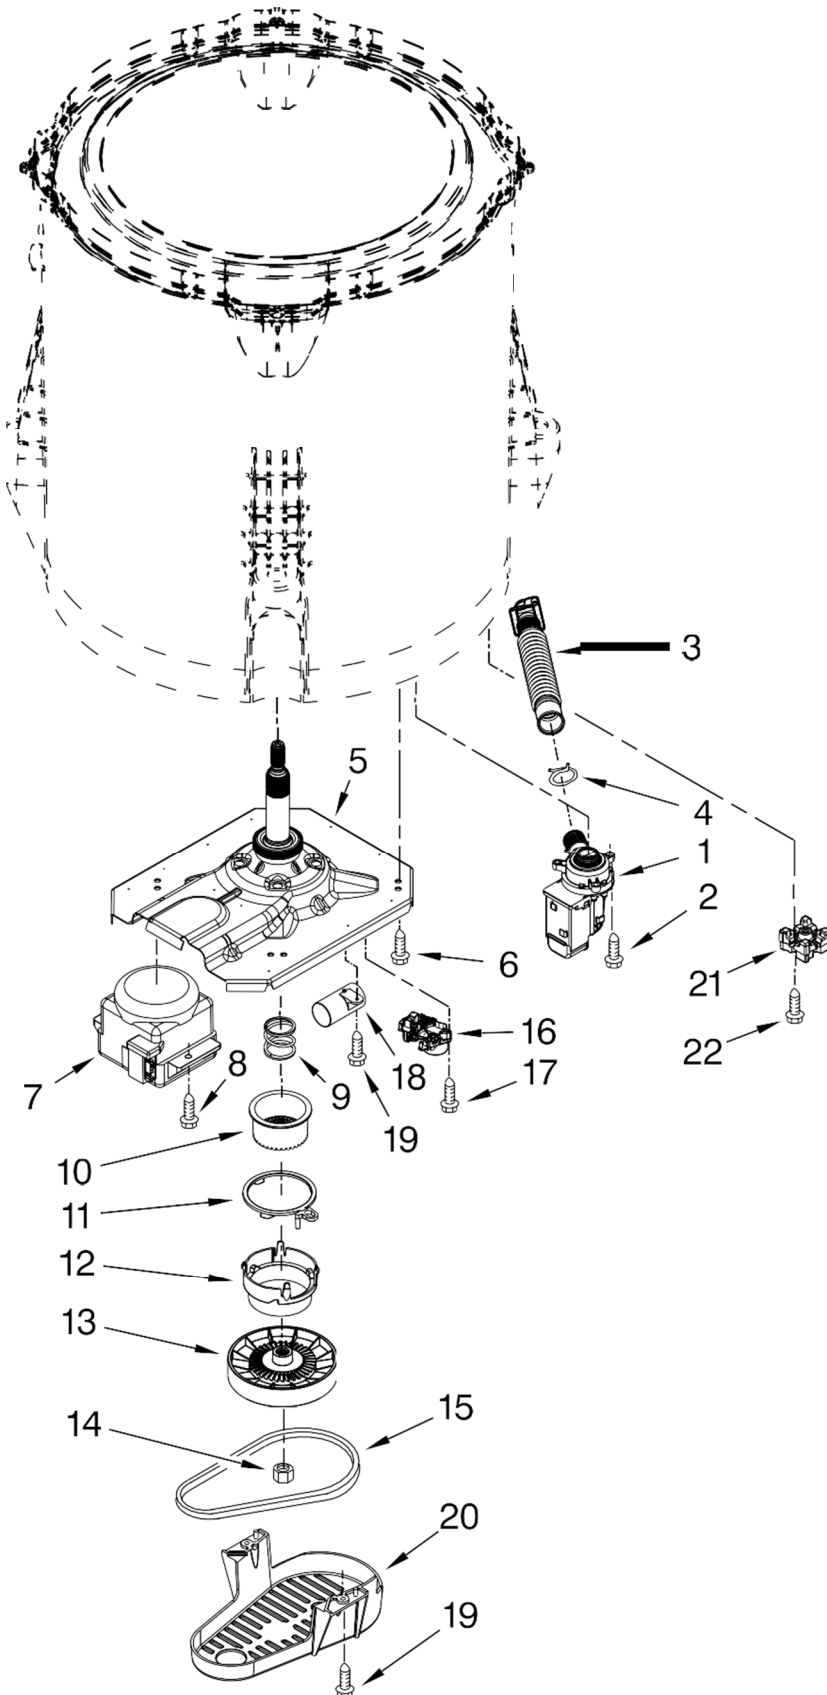

LAVADORA 7MWTW5500XW0

Illus. No.	Part No.	DESCRIPTION
1	W10305259	Cap, Impeller
2	W10003790	Screw & Washer Assembly
3	3949550	Washer
4	W10215146	Tub Ring (Includes Item 5)
5	W10205824	Absorber, Impact
6	W10215118	Impeller (Washplate)
7	8533953	Screw, 8-16 x 1.000
8	W10291415	Hub - Driven, Basket (Includes Items 7, 9 & 10)
9	W10291416	Block, Basket Drive (Includes Items 7, 8 & 10)
10	W10291417	Nut, Spanner (Includes Items 7, 8 & 9)
11	W10238268	Basket Assembly (Includes Items 7, 8, 9 & 10)
12	W10238301	Tub (Includes Item 13)
13	W10006371	Seal, Tub
14	W10215093	Filter, Drain Pump
15	8533928	Screw, 8-18 x 3/4
16	W10257086	Damper Assembly, Tub Suspension (Set Of 4-Includes Items 17 & 18)
17	W10215136	Ball, Suspension (Set Of 4 - Includes Item 18)
18	W10256551	Bushing, Suspension (Set Of 4 - Includes Item 17)
19	W10328392	Harness, Lower (Includes Items 20 & 24)
20	8572540	Hose, Pressure Switch
21	W10005430	Clamp, Pressure Hose Retainer
22	8533943	Screw, 10-16 x 3/4
23	W10339879	Cable Tie
24	W10298887	Cable Tie

FOR ORDERING INFORMATION REFER TO PARTS PRICE LIST

LAVADORA 7MWTW5500XW0

Illus. No.	Part No.	DESCRIPTION
------------	----------	-------------

1	W10276397	Pump Assembly, Drain
2	W10004910	Screw, 12-16 x 1.25
3	W10215091	Hose, Inner Drain Assembly
4	8317496	Clamp, Hose
5	W10006379	Gearcase Assembly (Includes Items 7, 8, 9, 10 & 13 On Page 5)
6	W10249633	Screw, 7.2-1.6 x 30
7	W10249628	Motor, Drive
8	W10094780	Screw, M8-1.25 x 20
9	W10006382	Spring, Splutch (Includes Items 10, 11, 12 & 13)
10	W10006352	Slider, Splutch (Includes Items 9, 11, 12 & 13)
11	W10006353	Cam Ring, Splutch (Includes Items 9, 10, 12 & 13)
12	W10006354	Cam, Splutch (Includes Items 9, 10, 11 & 13)
13	W10006356	Pulley
14	W10163336	Nut, Pulley
15	W10006384	Belt, Drive
16	W10006355	Actuator, Shift
17	9741052	Screw, 6-32 x 1.00
18	W10278117	Capacitor, Motor Run
19	357640	Screw, 10-16 x 5/8
20	W10006383	Shield, Pulley Cover
21	W10238318	Counterweight
22	W10238319	Screw, 8-18 x 1.00