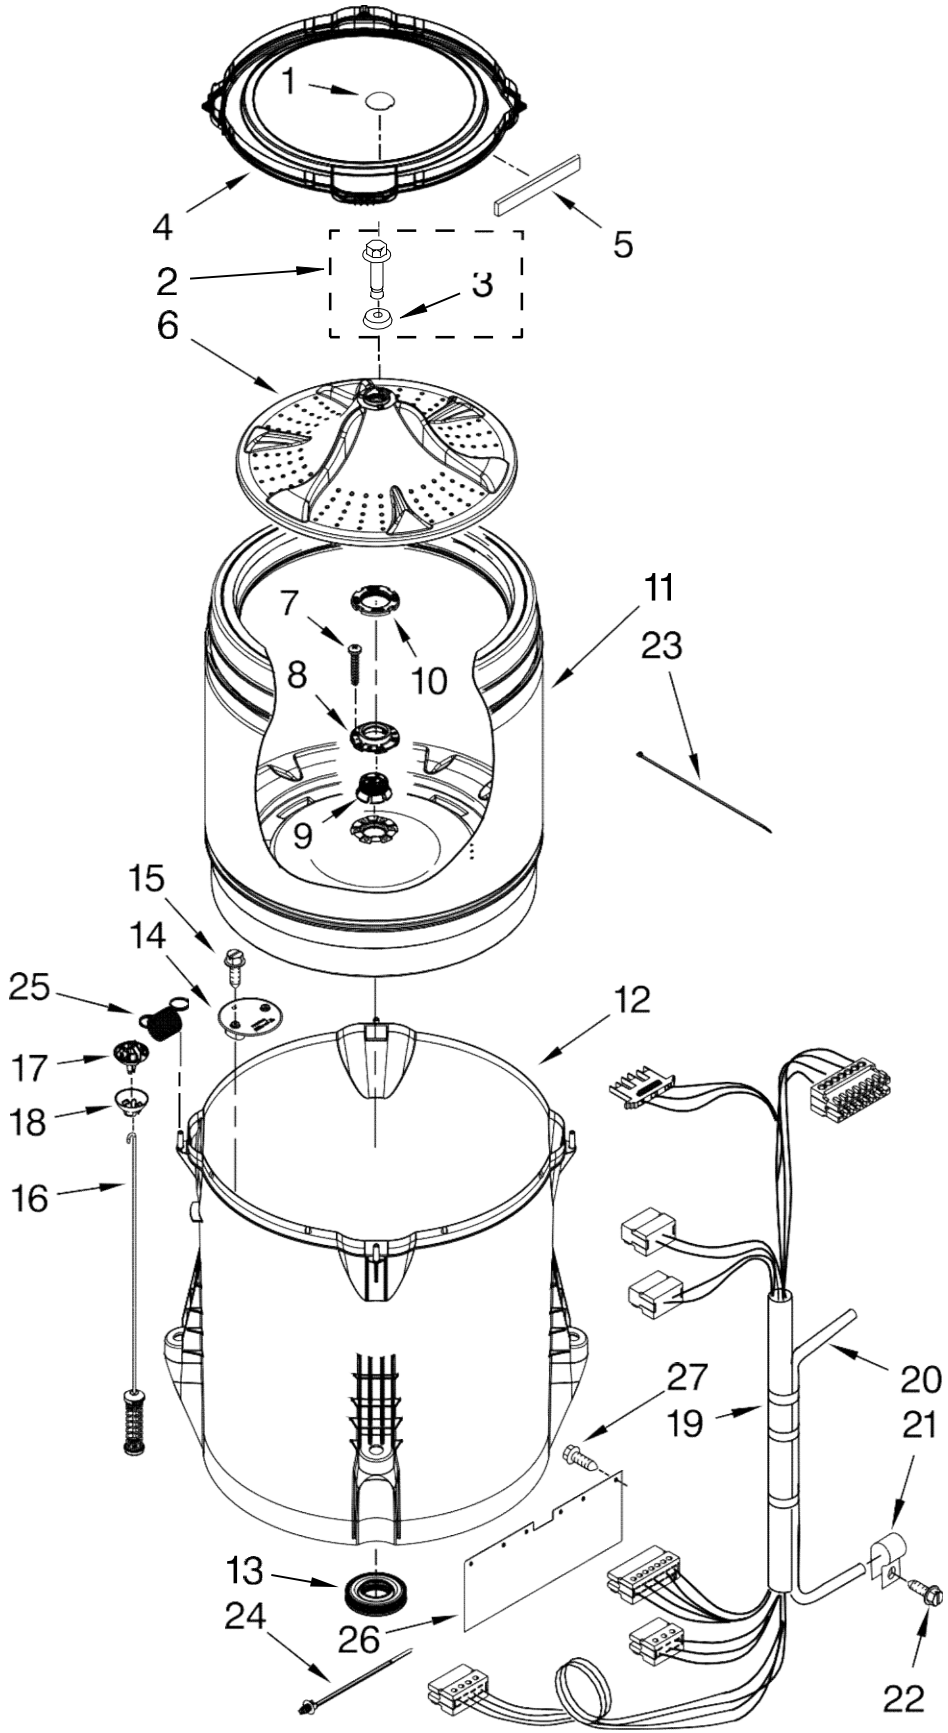

Illus. Part
No. No. DESCRIPTION

- 1 W10305259 Cap, Impeller
- 2 W10003790 Screw & Washer Assembly
- 3 3949550 Washer
- 4 W10215146 Tub Ring (Includes Item 5)
- 5 W10205824 Absorber, Impact
- 6 W10215118 Impeller (Washplate)
- 7 8533953 Screw, 8-16 x 1.000
- 8 W10291415 Hub - Driven, Basket (Includes Items 7, 9 & 10)
- 9 W10291416 Block, Basket Drive (Includes Items 7, 8 & 10)
- 10 W10291417 Nut, Spanner (Includes Items 7, 8 & 9)
- 11 W10238268 Basket Assembly (Includes Items 7, 8, 9 & 10)
- 12 W10238301 Tub (Includes Item 13)
- 13 W10006371 Seal, Tub
- 14 W10215093 Filter, Drain Pump
- 15 8533928 Screw, 8-18 x 3/4
- 16 W10257086 Damper Assembly, Tub Suspension (Set Of 4-Includes Items 17 & 18)
- 17 W10215136 Ball, Suspension (Set Of 4 - Includes Item 18)
- 18 W10256551 Bushing, Suspension (Set Of 4 - Includes Item 17)
- 19 W10328392 Harness, Lower (Includes Items 20 & 24)
- 20 8572540 Hose, Pressure Switch
- 21 W10005430 Clamp, Pressure Hose Retainer
- 22 8533943 Screw, 10-16 x 3/4
- 23 W10339879 Cable Tie
- 24 W10298887 Cable Tie
- 25 W10348658 Spring, Tub Centering
- 26 W10392691 Shield, Splash
- 27 W10429200 Retainer, Push In