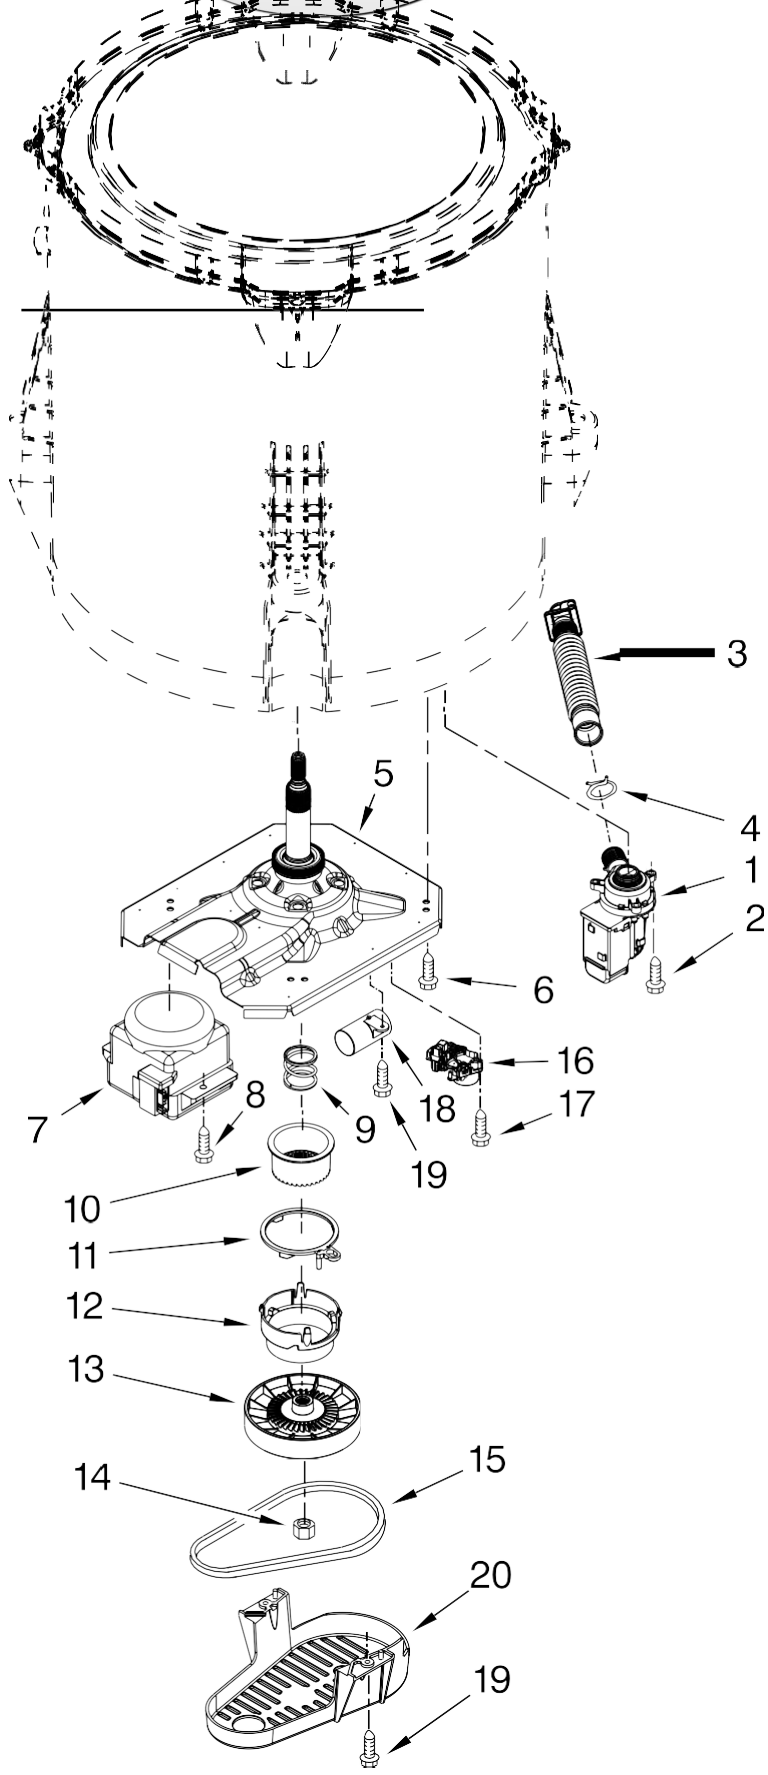

Illus. No.	Part No.	DESCRIPTION
1	W10276397	Pump Assembly, Drain
2	W10004910	Screw, 12-16 x 1.25
3	W10215091	Hose, Inner Drain Assembly
4	8317496	Clamp, Hose
5	W10006379	Gearcase Assembly (Includes Items 7, 8, 9, 10 & 13 On Page 5)
6	W10249633	Screw, 7.2-1.6 x 30
7	W10249628	Motor, Drive
8	W10094780	Screw, M8-1.25 x 20
9	W10006382	Spring, Splutch (Includes Items 10, 11, 12 & 13)
10	W10006352	Slider, Splutch (Includes Items 9, 11, 12 & 13)
11	W10006353	Cam Ring, Splutch (Includes Items 9, 10, 12 & 13)
12	W10006354	Cam, Splutch (Includes Items 9, 10, 11 & 13)
13	W10006356	Pulley
14	W10163336	Nut, Pulley
15	W10006384	Belt, Drive
16	W10006355	Actuator, Shift
17	9741052	Screw, 6-32 x 1.00
18	W10278117	Capacitor, Motor Run
19	357640	Screw, 10-16 x 5/8
20	W10006383	Shield, Pulley Cover