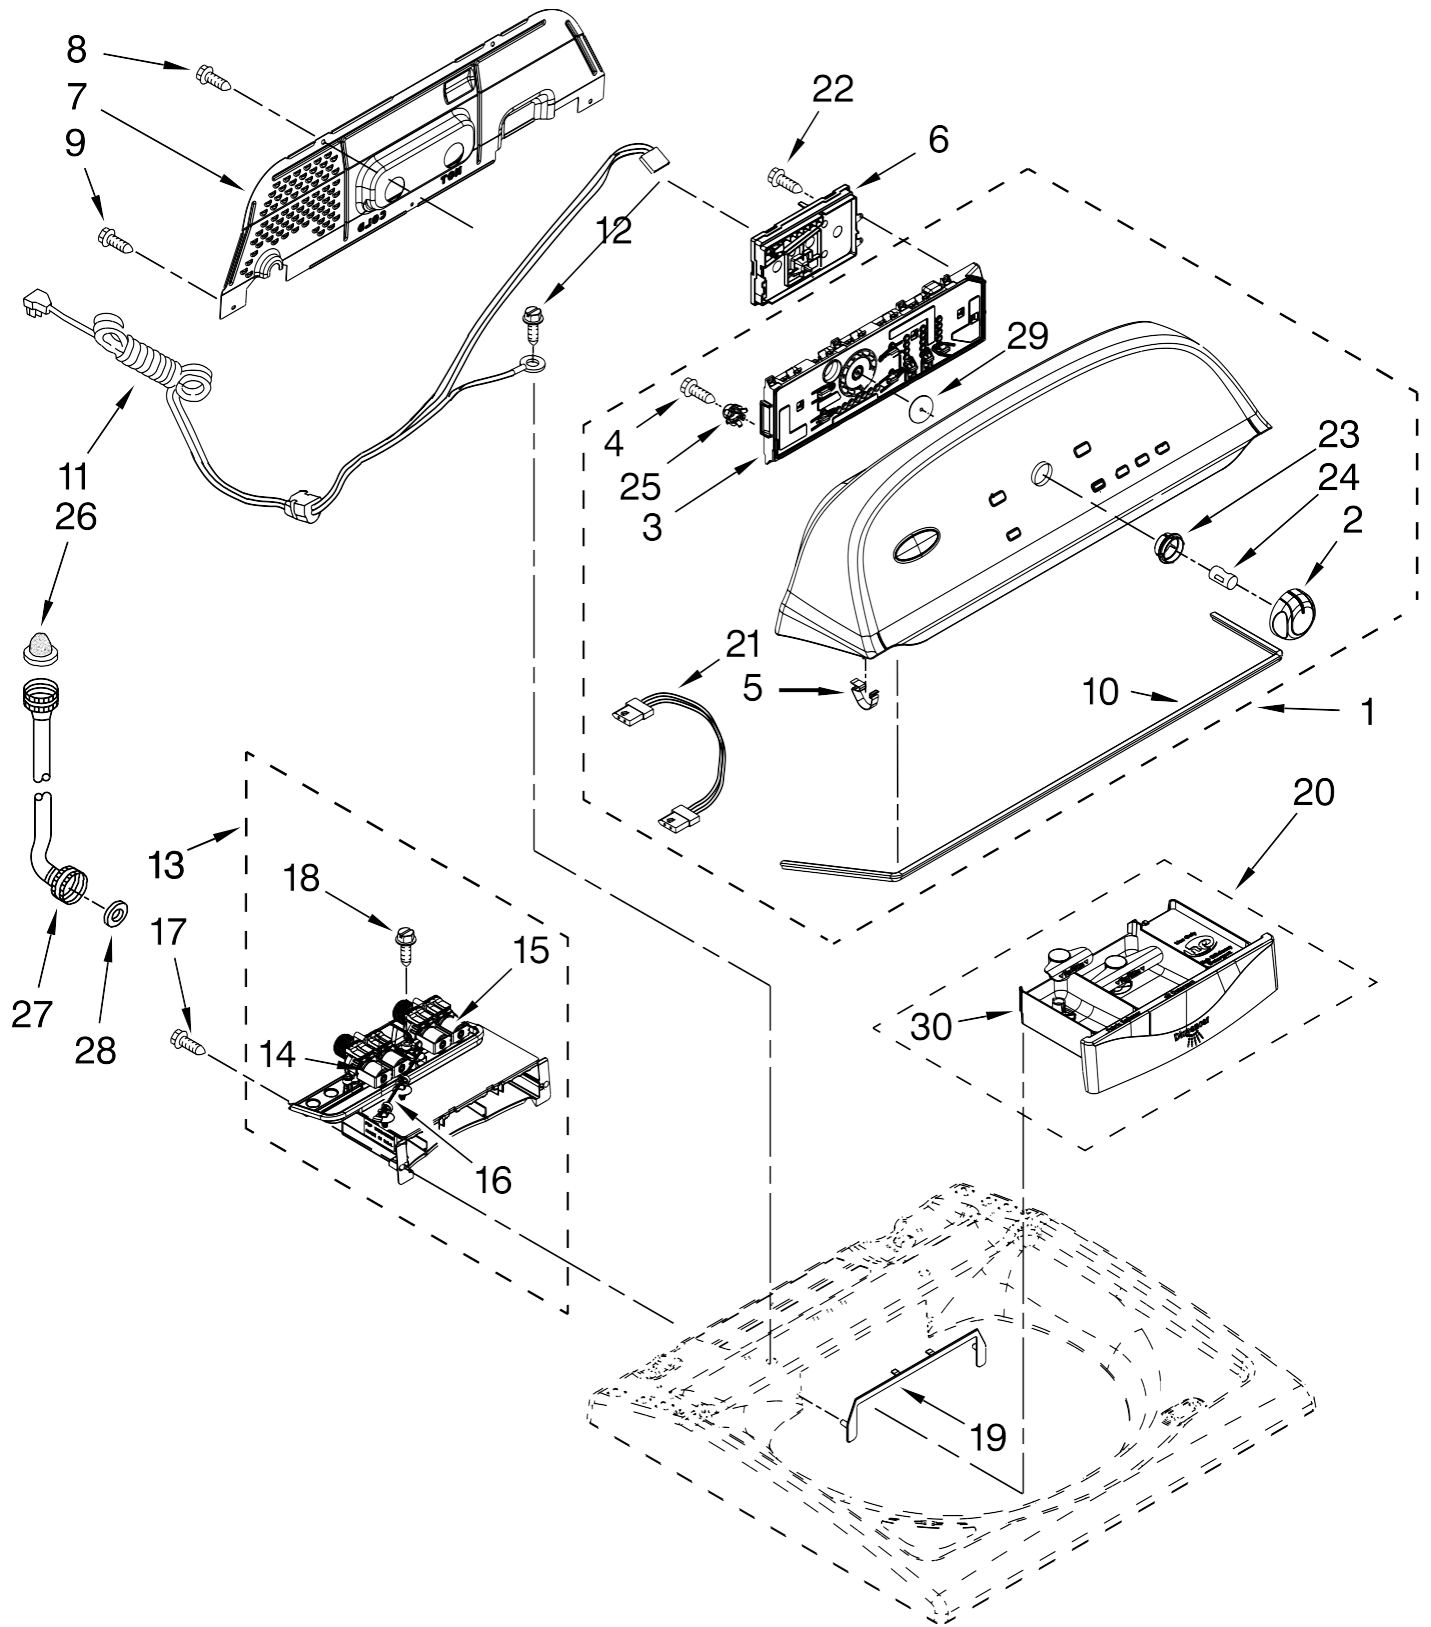

Lavadora Whirlpool 7MWTW5500XW1

Illus. No.	Part No.	DESCRIPTION
1		Literature Parts W10329765 Installation Instructions W10366279 Use & Care Guide W10338674 Tech Sheet W10331104 Quick Start Guide W10366292 Energy Guide
2	W10246376	Top
3	W10339997	Lid (Includes Item 4)
4	9724509	Bumper, Lid
5	W10295775	Hinge, Wire (L.H.)
6	W10294031	Hinge Wire (R.H.)
7	W10119828	Screw, Lid Hinge
8	W10240513	Strike, Lid Lock
9	W10273971	Screw, 6-19 x 1/2
10	W10240977	Dispenser, Bleach
11	W10392041	Bezel, Lid Lock
12		Bearing, Lid Hinge W10293272 Left W10293230 Right
13	90016	Clip, Lid Lock Harness
14	W10238287	Latch, Lid Lock Assembly
15	8281163	Screw, 8-16 x 1/2
16	W10330080	Pad, Lid Hinge
17	W10251994	Cabinet (Includes Item 22)
18	W10215098	Brace, Cabinet Top - Front
19	W10215099	Brace, Cabinet Top - Rear
20	1157158	Screw, 8-18 x 3/8
21	W10248088	Lock, Top
22	W10335586	Foot Assembly, Leveling
23	W10250884	Panel Rear
24	W10215102	Hinge, Top
25	W10142728	Screw, 8-32 x 3/8
26	W10215139	Cover, Harness
27	3400076	Screw, 10-23 x 5/8
28	W10339879	Cable Tie
29	W10221546	Hose, Outer Drain Assembly (Includes Items 30 & 31)
30	W10280024	U-Bend, Drain Hose
31	356138	Clamp, Hose
32	9740848	Screw, 8-18 x 1/2
33	3359452	Nut, Locking