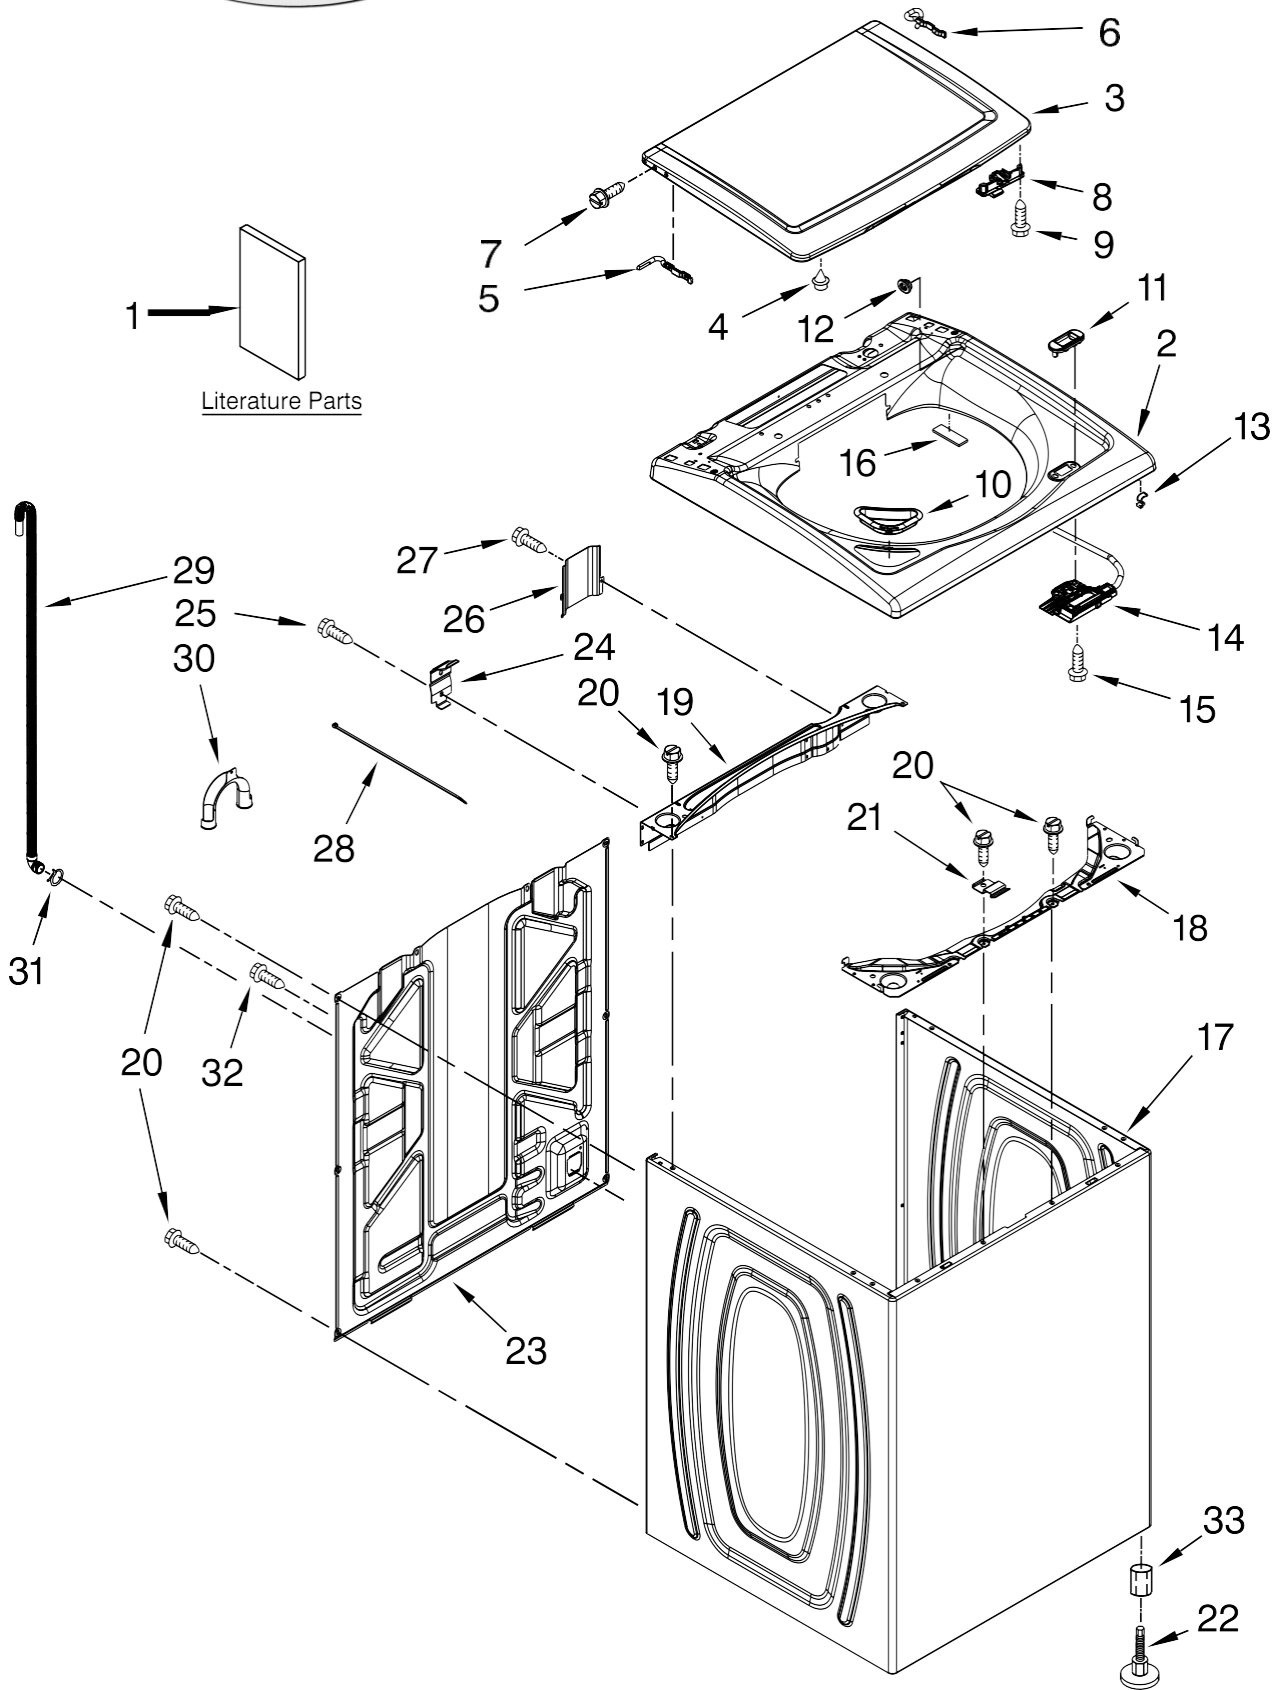

Lavadora Whirlpool 7MWTW5500XW1

Illus. No.	Part No.	DESCRIPTION
1		Literature Parts W10329765 Installation Instructions W10366279 Use & Care Guide W10338674 Tech Sheet W10331104 Quick Start Guide W10366292 Energy Guide
2	W10246376	Top
3	W10339997	Lid (Includes Item 4)
4	9724509	Bumper, Lid
5	W10295775	Hinge, Wire (L.H.)
6	W10294031	Hinge Wire (R.H.)
7	W10119828	Screw, Lid Hinge
8	W10240513	Strike, Lid Lock
9	W10273971	Screw, 6-19 x 1/2
10	W10240977	Dispenser, Bleach
11	W10392041	Bezel, Lid Lock
12		Bearing, Lid Hinge W10293272 Left W10293230 Right
13	90016	Clip, Lid Lock Harness
14	W10238287	Latch, Lid Lock Assembly
15	8281163	Screw, 8-16 x 1/2
16	W10330080	Pad, Lid Hinge
17	W10251994	Cabinet (Includes Item 22)
18	W10215098	Brace, Cabinet Top - Front
19	W10215099	Brace, Cabinet Top - Rear
20	1157158	Screw, 8-18 x 3/8
21	W10248088	Lock, Top
22	W10335586	Foot Assembly, Leveling
23	W10250884	Panel Rear
24	W10215102	Hinge, Top
25	W10142728	Screw, 8-32 x 3/8
26	W10215139	Cover, Harness
27	3400076	Screw, 10-23 x 5/8
28	W10339879	Cable Tie
29	W10221546	Hose, Outer Drain Assembly (Includes Items 30 & 31)
30	W10280024	U-Bend, Drain Hose
31	356138	Clamp, Hose
32	9740848	Screw, 8-18 x 1/2
33	3359452	Nut, Locking