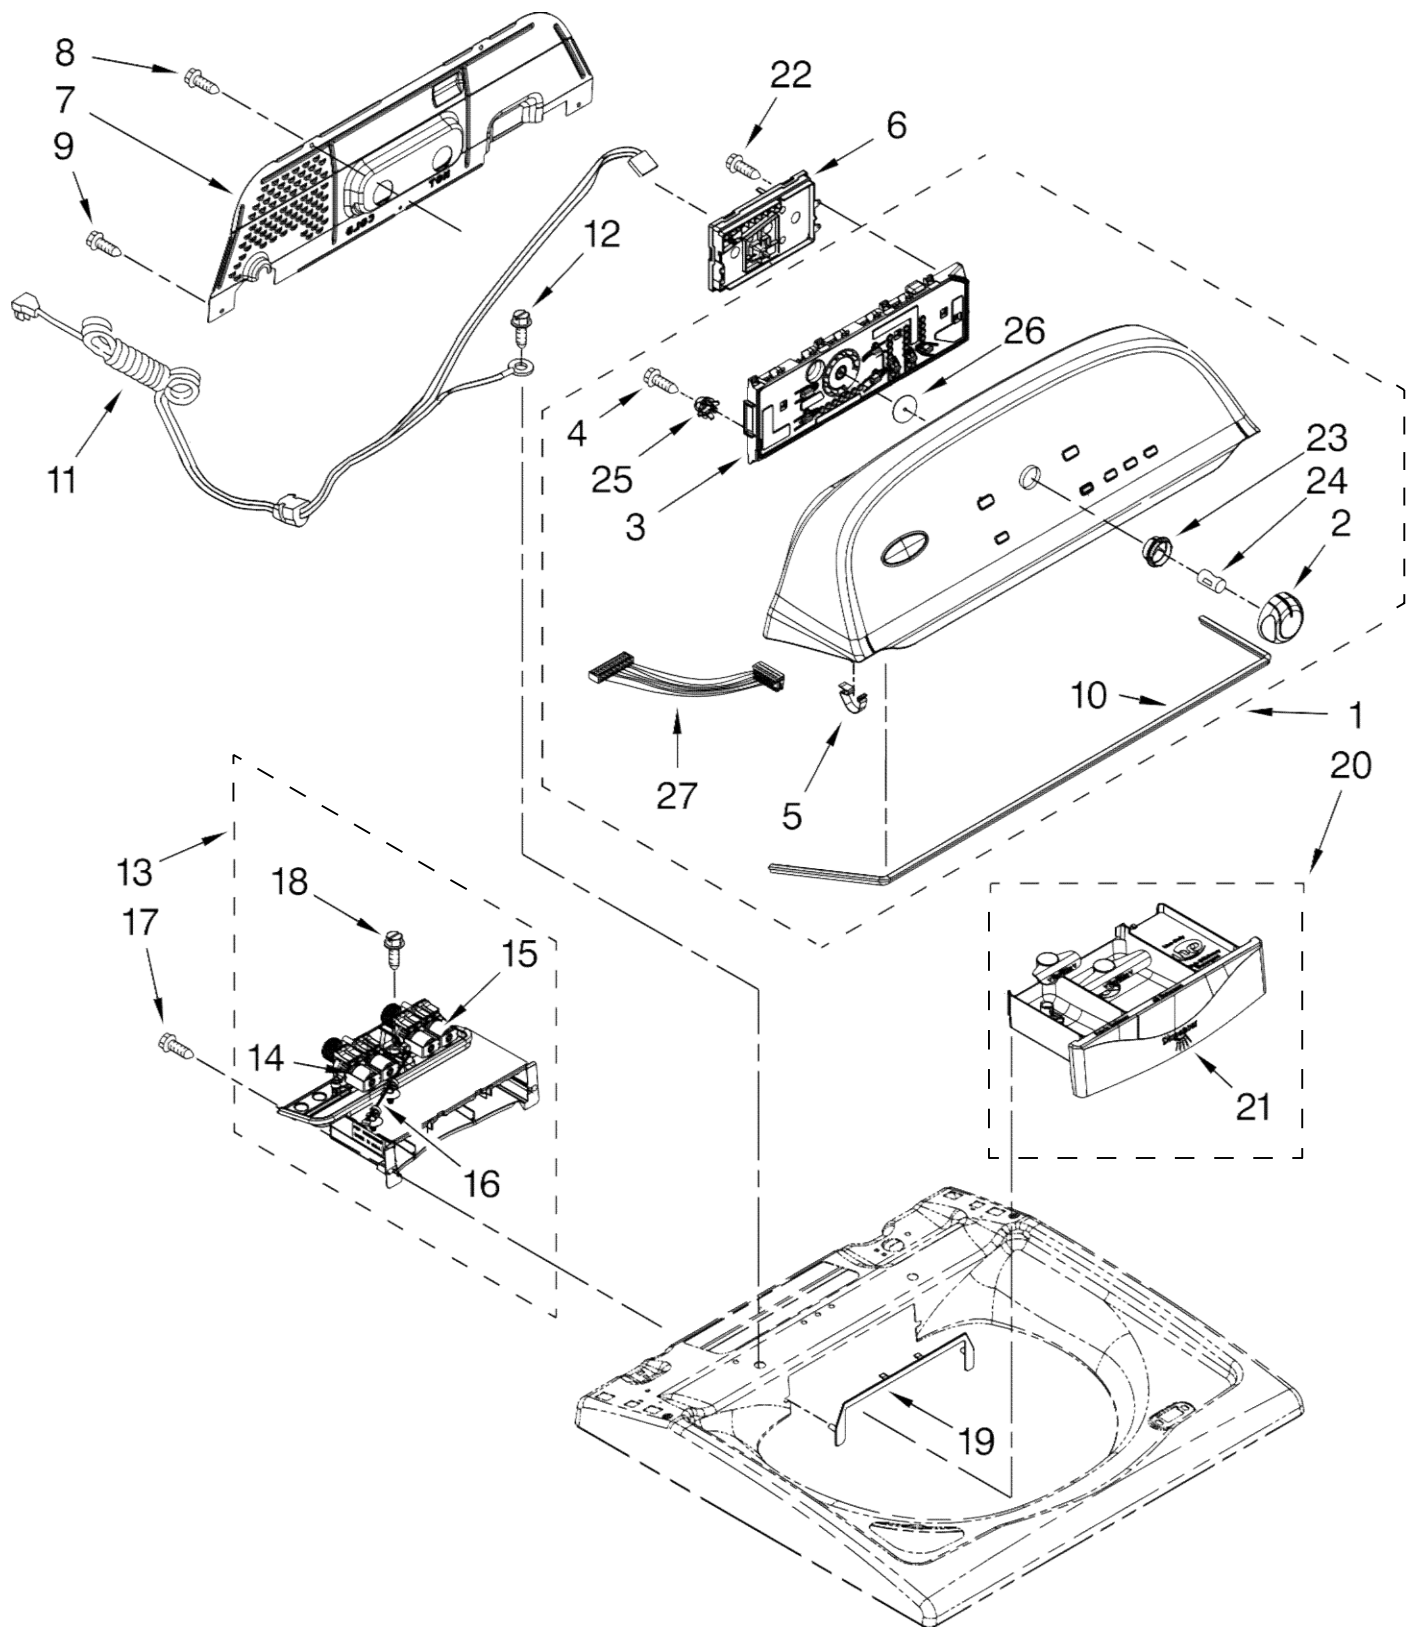

FOR ORDERING INFORMATION REFER TO PARTS PRICE LIST

**Lavadora Whirlpool 7MWTW5500XW2**

Illus. No.	Part No.	DESCRIPTION
1		Literature Parts Installation
	W10478095	Instructions
	W10366279	Use & Care Guide
	W10468342	Tech Sheet
	W10331104	Quick Start Guide
	W10366292	Energy Guide
2	W10246376	Top
3	W10339997	Lid (Includes Item 4)
4	9724509	Bumper, Lid
5	W10295775	Hinge, Wire (L.H.)
6	W10294031	Hinge Wire (R.H.)
7	W10119828	Screw
8	W10240513	Strike, Lid Lock
9	W10273971	Screw
10	W10240977	Dispenser, Bleach

Illus. No.	Part No.	DESCRIPTION
20	1157158	Screw
21	W10248088	Lock, Top
22	W10397767	Foot Assembly, Leveling
23	W10250884	Panel Rear
24	W10215102	Hinge, Top
25	W10142728	Screw
26	W10215139	Cover, Harness
27	3400076	Screw
28	W10339879	Cable Tie
29	W10221546	Hose, Outer Drain Assembly (Includes Items 30 & 31)
30	W10280024	U-Bend, Drain Hose
31	356138	Clamp, Hose
32	9740848	Screw

Lavadora Whirlpool 7MWTW5500XW2

FOR ORDERING INFORMATION REFER TO PARTS PRICE LIST

Lavadora Whirlpool 7MWTW5500XW2

Illus. No.	Part No.	DESCRIPTION
1	W10329777	Console
2	W10251392	Knob, Control (Includes Item 24)
3	W10269602	User Interface
4	W10219342	Screw
5	8312709	Clip, Console
6	W10480305	Control Unit Assembly, Machine & Motor
7	W10420984	Panel, Console Rear Cover
8	3390647	Screw
9	1157158	Screw
10	W10280079	Seal, Console
11	W10266797	Cord, Power
12	3400076	Screw
13	W10432327	Housing Assembly – Dispenser
14	W10240949	Valve, Cold Water Inlet
15	W10240948	Valve, Hot Water Inlet
16	W10343675	Harness, Valve
17	8281163	Screw
18	97787	Screw
19	W10240946	Bezel, Dispenser
20	W10240958	Drawer, Dispenser Assembly
21	W10287476	Handle, Dispenser Drawer Facia
22	9740848	Screw
23	W10325119	Spacer, Knob
24	8536939	Clip, Knob
25	W10274524	Tensioner, Facia
26	W10323092	Seal, UI
27	W10285493	Cable, UI