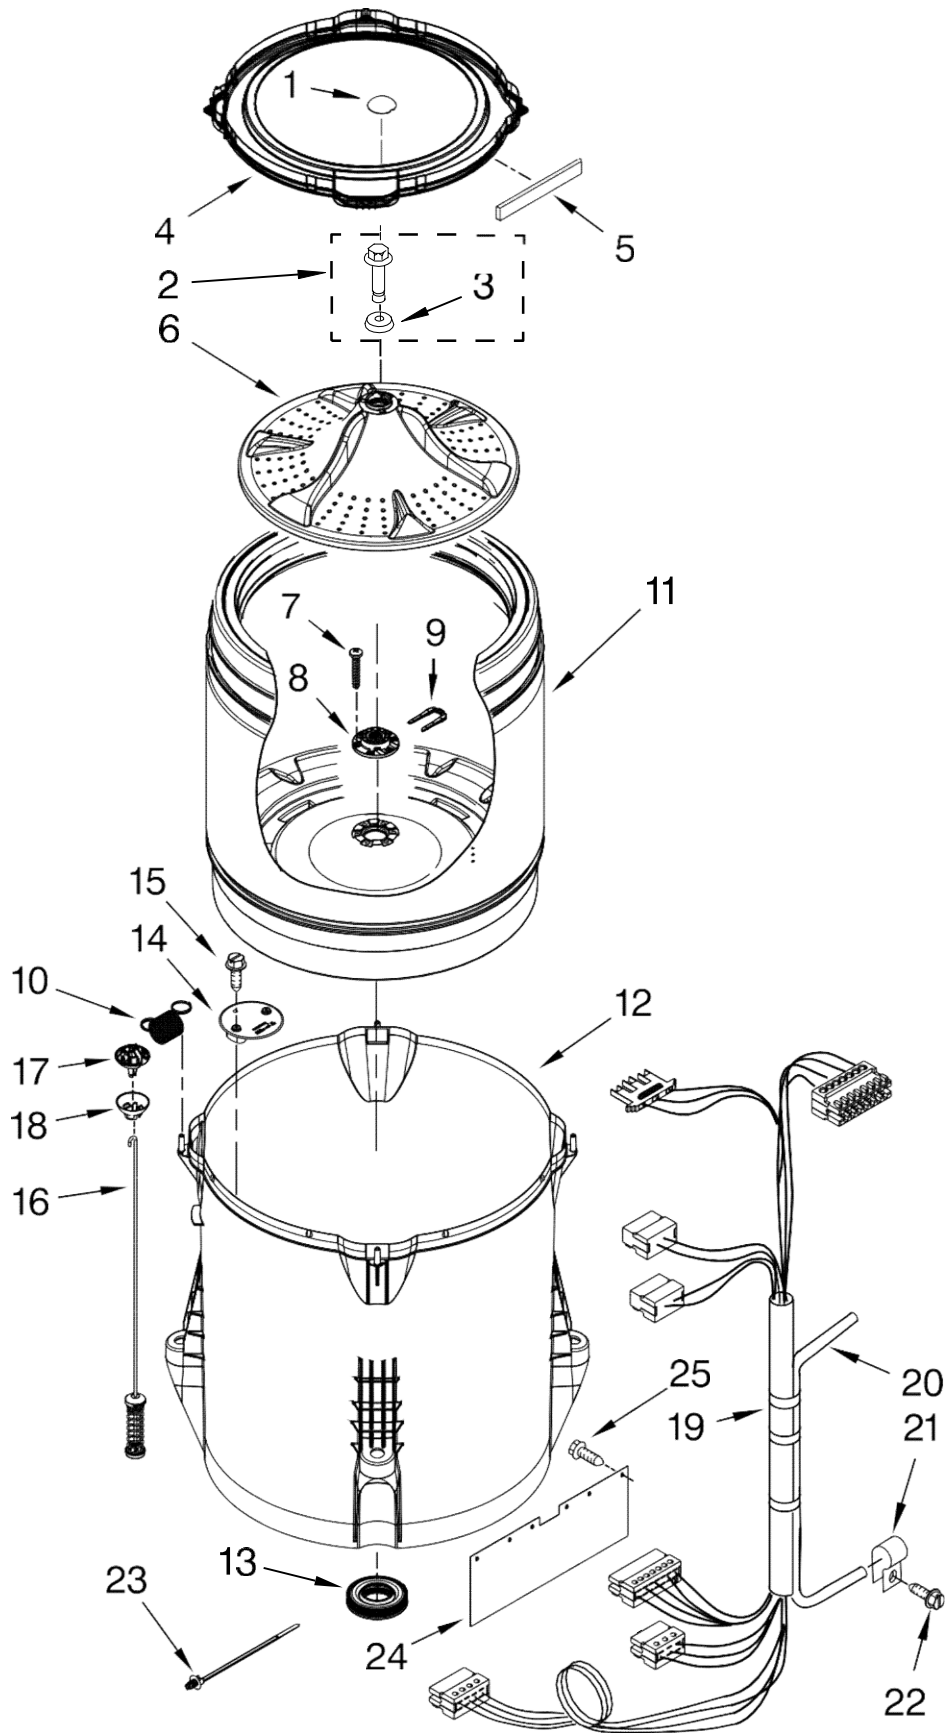

Lavadora Whirlpool 7MWTW5500XW2

FOR ORDERING INFORMATION REFER TO PARTS PRICE LIST

Lavadora Whirlpool 7MWTW5500XW2

Illus. No.	Part No.	DESCRIPTION
1	W10329777	Console
2	W10251392	Knob, Control (Includes Item 24)
3	W10269602	User Interface
4	W10219342	Screw
5	8312709	Clip, Console
6	W10480305	Control Unit Assembly, Machine & Motor
7	W10420984	Panel, Console Rear Cover
8	3390647	Screw
9	1157158	Screw
10	W10280079	Seal, Console
11	W10266797	Cord, Power
12	3400076	Screw
13	W10432327	Housing Assembly – Dispenser
14	W10240949	Valve, Cold Water Inlet
15	W10240948	Valve, Hot Water Inlet
16	W10343675	Harness, Valve
17	8281163	Screw
18	97787	Screw
19	W10240946	Bezel, Dispenser
20	W10240958	Drawer, Dispenser Assembly
21	W10287476	Handle, Dispenser Drawer Facia
22	9740848	Screw
23	W10325119	Spacer, Knob
24	8536939	Clip, Knob
25	W10274524	Tensioner, Facia
26	W10323092	Seal, UI
27	W10285493	Cable, UI

**Illus. Part No. No. DESCRIPTION**

- 1 W10305259 Cap, Impeller
- 2 W10003790 Screw & Washer Assembly
- 3 3949550 Washer
- 4 W10215146 Tub Ring (Includes Item 5)
- 5 W10205824 Absorber, Impact
- 6 W10215118 Impeller (Washplate)
- 7 8533953 Screw
- 8 W10396887 Hub - Driven, Basket (Includes Item 7)
- 9 W10402178 Retainer
- 10 W10348658 Spring, Tub Centering
- 11 W10469848 Basket Assembly (Includes Items 7 & 8)
- 12 W10238301 Tub (Includes Item 13)
- 13 W10006371 Seal, Tub
- 14 W10215093 Filter, Drain Pump
- 15 8533928 Screw
- 16 W10257086 Damper Assembly, Tub Suspension (Set Of 4-Includes Items 17 & 18)
- 17 W10405423 Ball, Suspension (Set Of 4 - Includes Item 18)
- 18 W10256551 Bushing, Suspension (Set Of 4 - Includes Item 17)
- 19 W10383573 Harness, Lower (Includes Item 20)
- 20 353244 Hose, Pressure Switch
- 21 W10005430 Clamp, Pressure Hose Retainer
- 22 8533943 Screw
- 23 W10339879 Cable Tie
- 24 W10392691 Shield, Splash
- 25 W10429200 Retainer, Push In