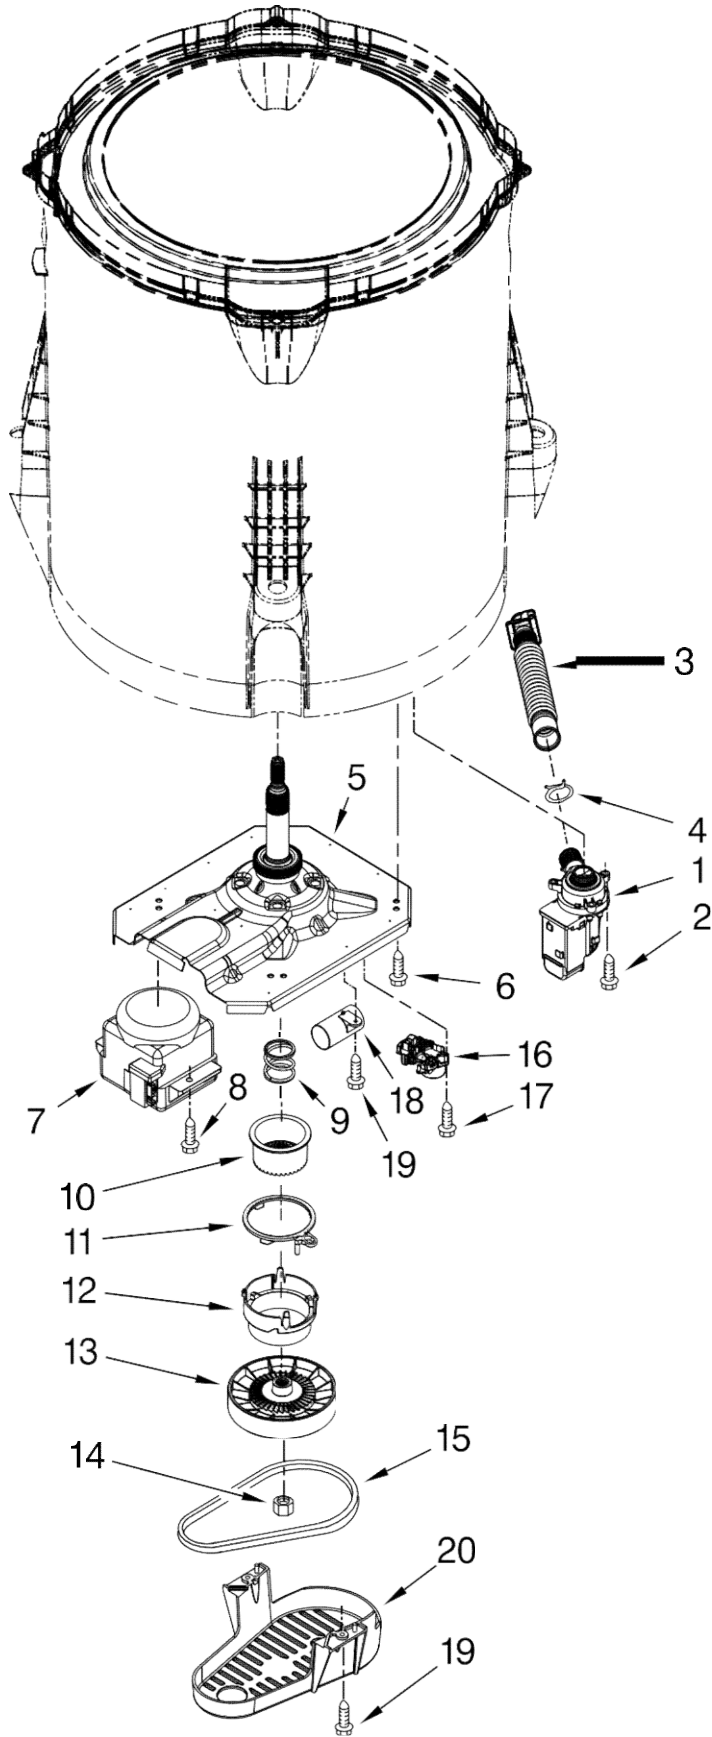

Illus. No.	Part No.	DESCRIPTION
1	W10465543	Pump Assembly, Drain
2	W10004910	Screw
3	W10215091	Hose, Inner Drain Assembly
4	8317496	Clamp, Hose
5	W10469845	Gearcase Assembly (Includes Items 7, 8, 9, 10 & 13 On Page 5)
6	W10249633	Screw
7	W10416660	Motor, Drive
8	W10094780	Screw
9	W10006382	Spring, Splutch (Includes Items 10, 11, 12 & 13)
10	W10006352	Slider, Splutch (Includes Items 9, 11, 12 & 13)
11	W10006353	Cam Ring, Splutch (Includes Items 9, 10, 12 & 13)
12	W10006354	Cam, Splutch (Includes Items 9, 10, 11 & 13)
13	W10006356	Pulley
14	W10163336	Nut, Pulley
15	W10006384	Belt, Drive
16	W10006355	Actuator, Shift
17	9741052	Screw
18	W10390446	Capacitor, Motor Run
19	357640	Screw
20	W10427633	Shield, Pulley Cover