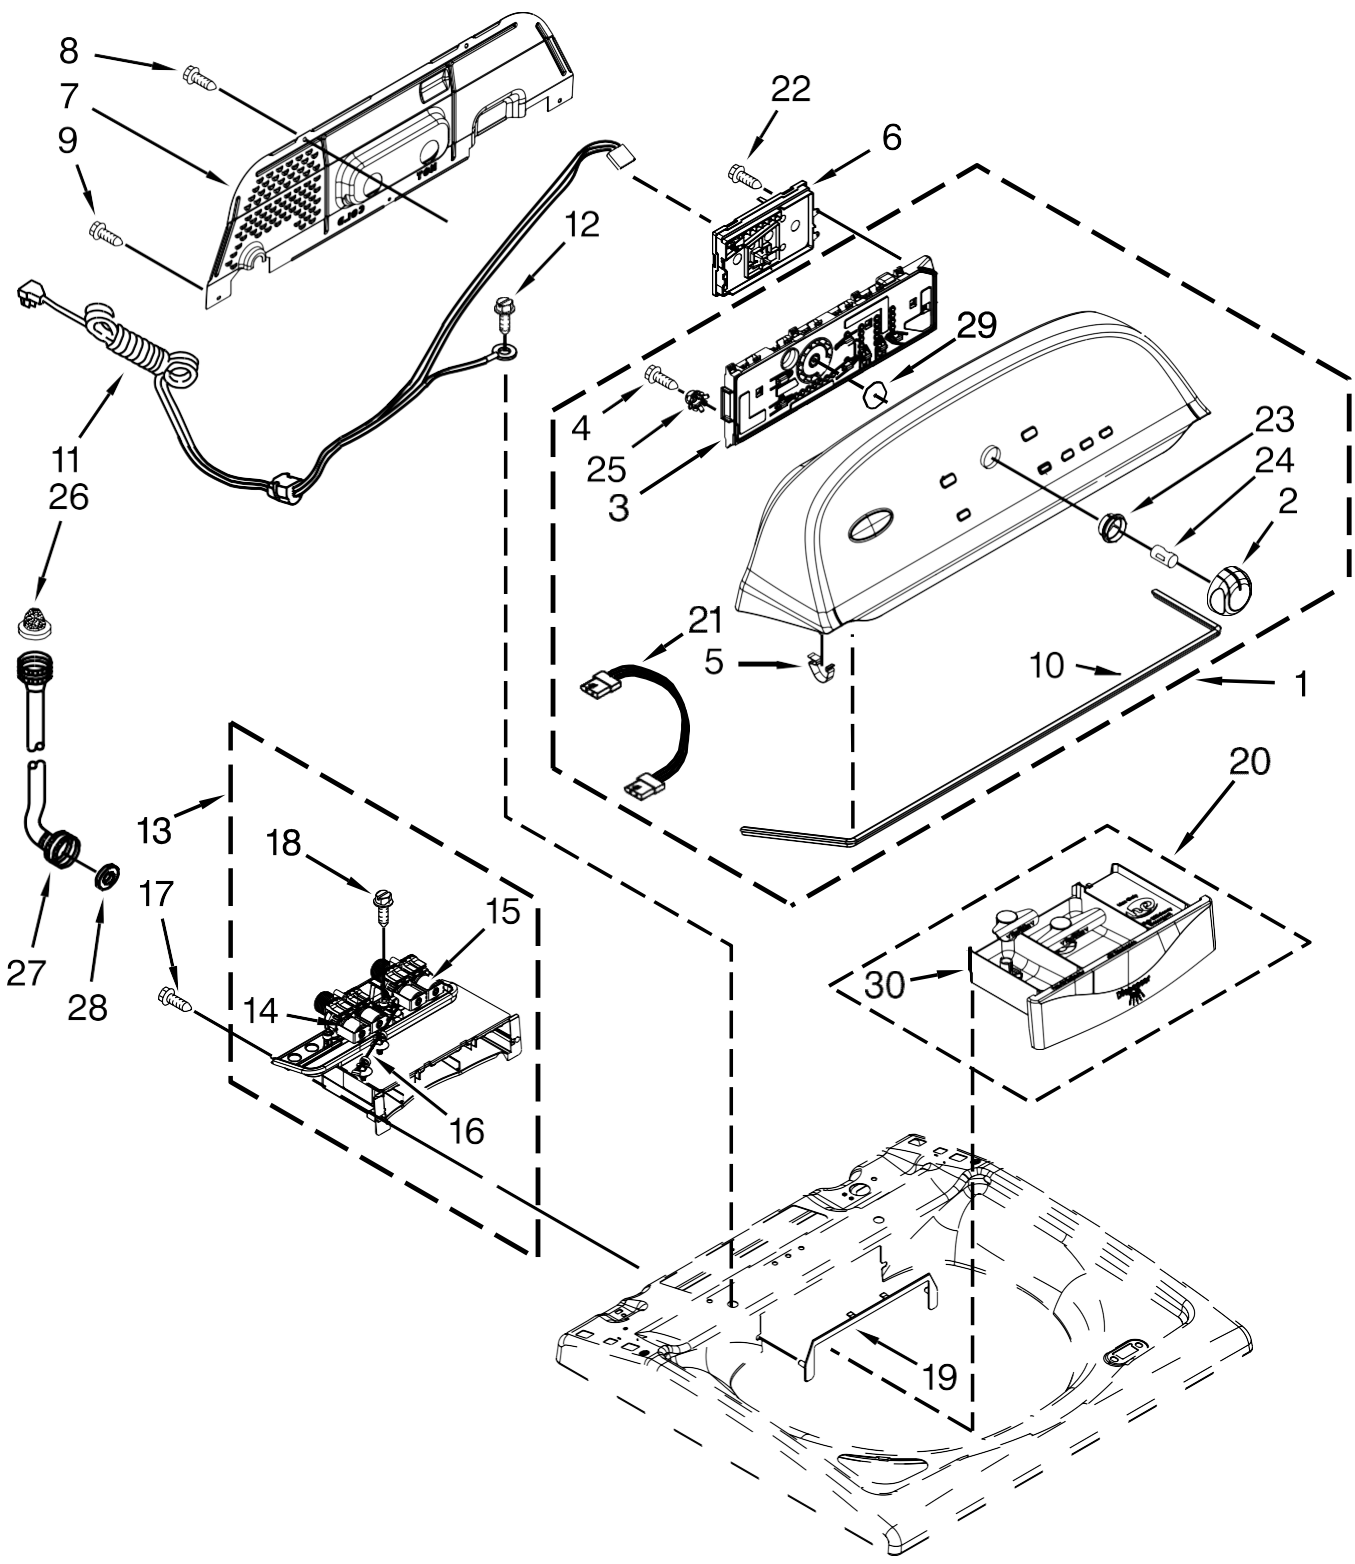

Lavadora Whirlpool 7MWTW5521BW0

Lavadora Whirlpool 7MWTW5521BW0

<u>Illus. No.</u>	<u>Part No.</u>	<u>Description</u>
1	W10571562	Console Assembly
2	W10251392	Assembly, Knob
3	W10269602	User Interface
4	W10219342	Screw
5	8312709	Clip, Console
6	W10571576	Control Unit Assembly, Machine & Motor
7	W10420984	Panel, Console Rear Cover
8	3390647	Screw
9	1157158	Screw
10	W10280079	Seal, Console
11	W10525195	Cord, Power
12	3400076	Screw
13	W10505504	Housing Assembly - Dispenser

<u>Illus. No.</u>	<u>Part No.</u>	<u>Description</u>
14	W10500742	Valve, Cold Water Inlet
15	W10500739	Valve, Hot Water Inlet
16	W10343675	Harness, Valve
17	3400061	Screw, Dispenser Housing Mounting
18	97787	Screw
19	W10240946	Bezel, Dispenser
20	W10240958	Drawer, Dispenser Assembly
21	W10285493	Cable, User Interface
22	9740848	Screw
23	W10325119	Spacer, Knob
24	8536939	Clip, Spring
25	W10274524	Tensioner, Fascia

<u>Illus. No.</u>	<u>Part No.</u>	<u>Description</u>
26	353362	Washer, Filter
27		Hose, Water Inlet
	W10194210	Cold Water
	W10194211	Hot Water
28	W10242307	Washer, Inlet Hose
29	W10323092	Seal, User Interface
30	W10287476	Fascia, Dispenser