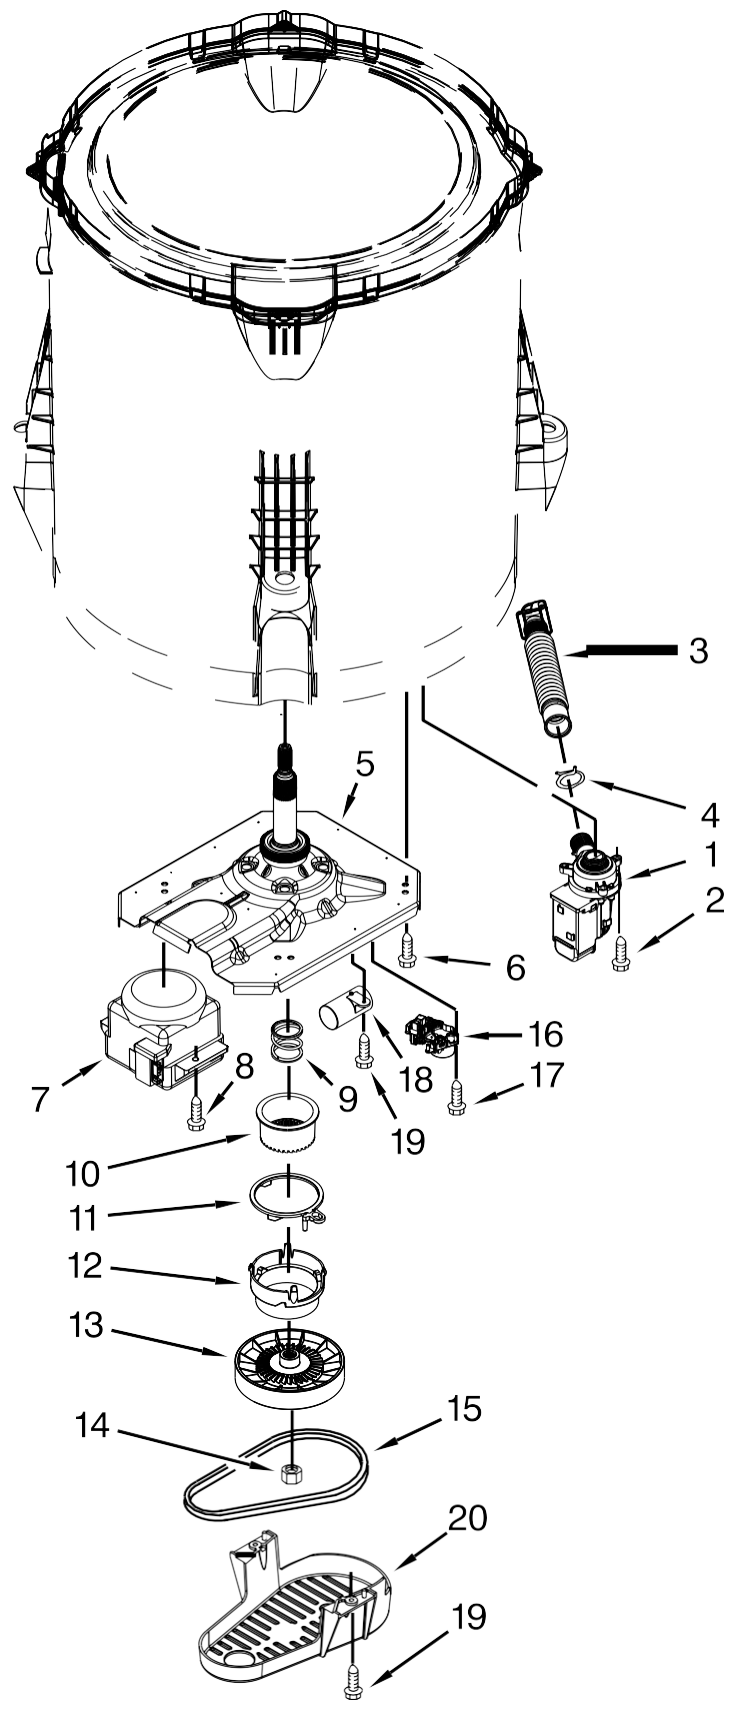

Lavadora Whirlpool 7MWTW5521BW0

Illus.

<u>No.</u>	<u>Part No.</u>	<u>Description</u>
1	W10465543	Pump Assembly, Drain
2	W10004910	Screw
3	W10215091	Hose, Inner Drain Assembly
4	8317496	Clamp, Hose
5	W10469845	Gearcase Assembly
6	W10249633	Screw
7	W10416660	Motor, Drive

Illus.

<u>No.</u>	<u>Part No.</u>	<u>Description</u>
8	W10094780	Screw
9	W10006382	Spring, Splutch
10	W10006352	Slider, Splutch
11	W10006353	Cam Ring, Splutch
12	W10006354	Cam, Splutch
13	W10006356	Pulley
14	W10163336	Nut, Pulley
15	W10006384	Belt, Drive

Illus.

<u>No.</u>	<u>Part No.</u>	<u>Description</u>
16	W10006355	Actuator, Shift
17	9741052	Screw
18	W10390446	Capacitor, Motor Run
19	357640	Screw
20	W10427633	Shield, Pulley Cover