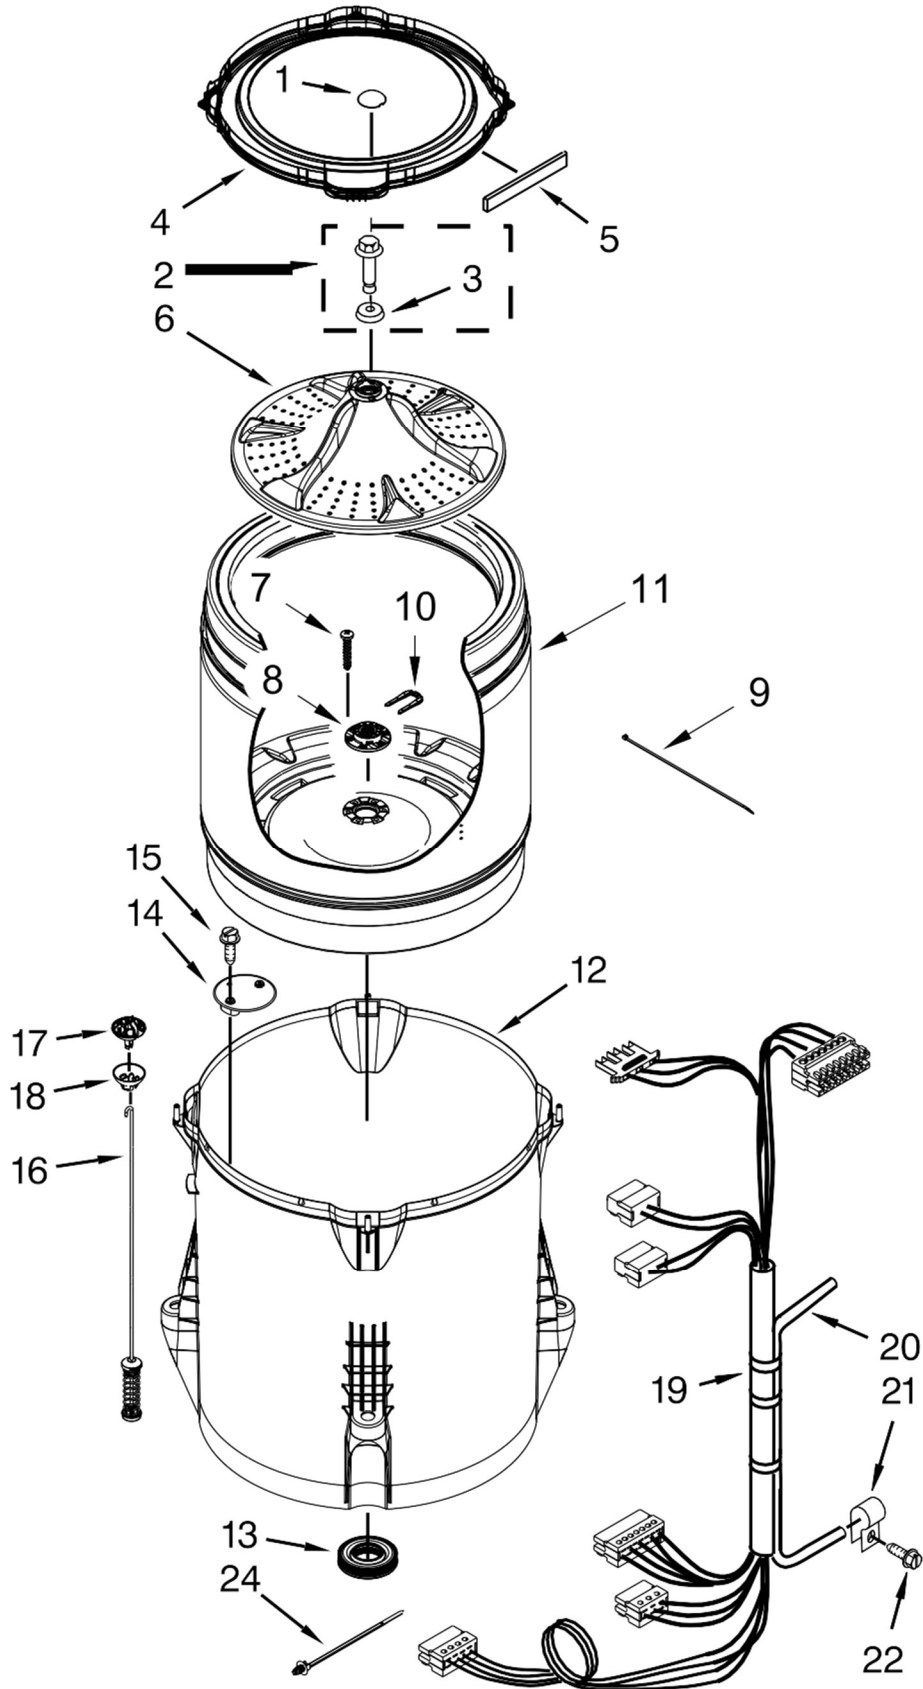

Lavadora Whirlpool 7MWTW5521BW0

Lavadora Whirlpool 7MWTW5521BW0

<u>Illus.</u> <u>No.</u>	<u>Part No.</u>	<u>Description</u>
1	W10305259	Hinge, Spring Assembly
2	W10003790	Screw & Washer
3	3949550	Washer
4	W10215146	Tub Ring
5	W10205824	Absorber, Impact
6	W10215115	Impeller (Washplate)
7	8533953	Screw
8	W10396887	Hub - Driven, Basket
9	W10339879	Tie, Cable
10	W10402178	Retainer, Drive Block

<u>Illus.</u> <u>No.</u>	<u>Part No.</u>	<u>Description</u>
11	W10469848	Basket Assembly
12	W10238301	Tub
13	W10006371	Seal, Tub
14	W10215093	Filter, Drain Pump
15		Screw
	8533928	Stainless
16	W10257086	Damper Assembly, Tub Suspension (Set Of 4-Includes Items 17 & 18)
17	W10405423	Ball, Suspension (Set of 4 - Includes Suspension Bushings)

<u>Illus.</u> <u>No.</u>	<u>Part No.</u>	<u>Description</u>
18	W10256551	Bushing - Upper Suspension (Set of 4 - Includes Suspension Balls)
19	W10383573	Harness, Lower
20	8572540	Hose Pressure Switch
21	W10005430	Clamp, Cable
22	8533943	Screw
24	W10298887	Cable Tie