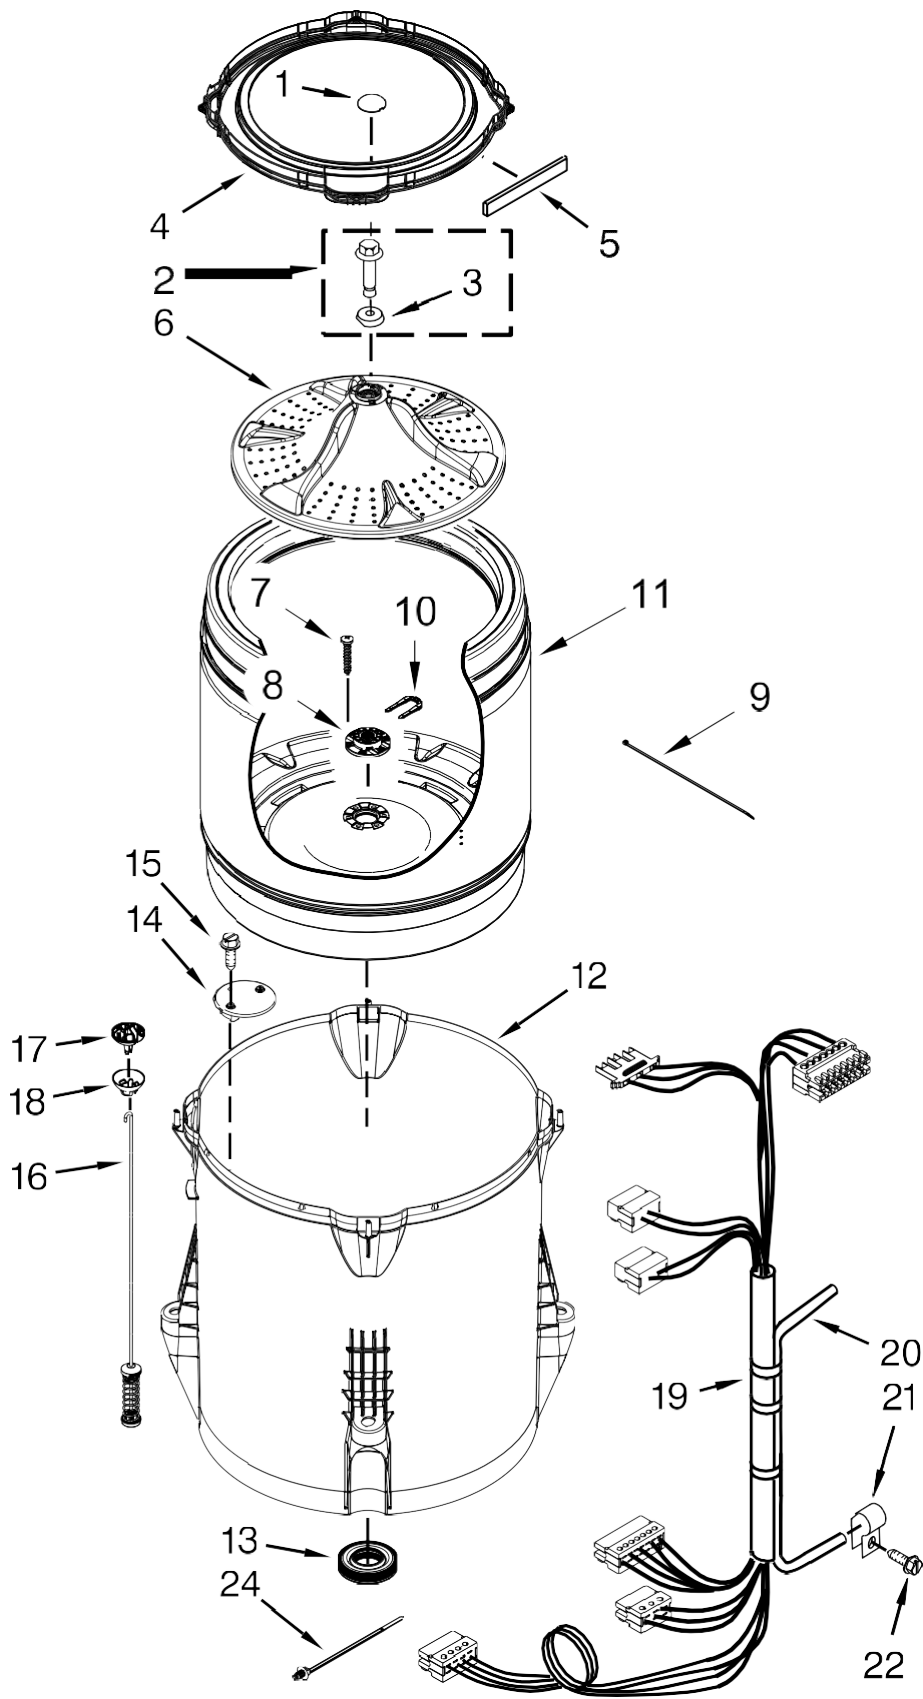

Lavadora Whirlpool 7MWTW5521BW1

<u>Illus.</u> <u>No.</u>	<u>Part No.</u>	<u>Description</u>	<u>Illus.</u> <u>No.</u>	<u>Part No.</u>	<u>Description</u>	<u>Illus.</u> <u>No.</u>	<u>Part No.</u>	<u>Description</u>
1	W10305259	Hinge, Spring Assembly	11	W10469848	Basket Assembly	18	W10256551	Bushing - Upper Suspension (Set of 4 - Includes Suspension Balls)
2	W10003790	Screw & Washer	12	W10238301	Tub	19	W10746356	Harness, Lower
3	3949550	Washer	13	W10006371	Seal, Tub	20	8572540	Hose Pressure Switch
4	W10215146	Tub Ring	14	W10215093	Filter, Drain Pump	21	W10005430	Clamp, Cable
5	W10205824	Absorber, Impact	15		Screw	22	8533943	Screw
6	W10215115	Impeller (Washplate)		8533928	Stainless	24	W10298887	Cable Tie
7	8533953	Screw	16	W10257086	Damper Assembly, Tub Suspension (Set Of 4-Includes Items 17 & 18)			
8	W10396887	Hub - Driven, Basket	17	W10405423	Ball, Suspension (Set of 4 - Includes Suspension Bushings)			
9	W10339879	Tie, Cable						
10	W10402178	Retainer, Drive Block