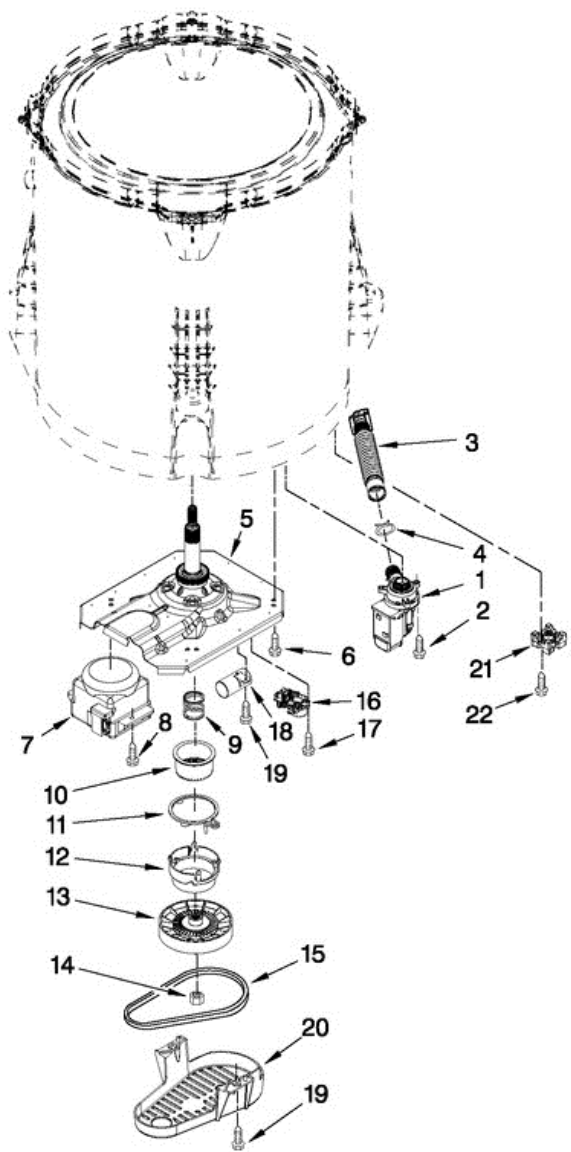

7MWTW5550YW0 TINAS

7MWTW5550YW0 TINAS

1	W10305259	CAP, IMPELLER
2	W10003790	SCREW & WASHER ASSEMBLY
3	3949550	WASHER
4	W10215146	TUB RING (INCLUDES ITEM 5)
5	W10205824	ABSORBER, IMPACT
6	W10215118	IMPELLER (WASHPLATE)
7	8533953	SCREW, 8-16 X 1.000
8	W10291415	HUB - DRIVEN, BASKET (INCLUDES ITEMS 7, 9 & 10)
9	W10291416	BLOCK, BASKET DRIVE (INCLUDES ITEMS 7, 8 & 10)
10	W10291417	NUT, SPANNER (INCLUDES ITEMS 7, 8 & 9)
11	W10238268	BASKET ASSEMBLY (INCLUDES ITEMS 7, 8, 9 & 10)
12	W10238301	TUB (INCLUDES ITEM 13)
13	W10006371	SEAL, TUB
14	W10215093	FILTER, DRAIN PUMP
15	8533928	SCREW, 8-18 X 3/4
16	W10257086	DAMPER ASSEMBLY, TUB SUSPENSION (17 & 18)
17	W10215136	BALL, SUSPENSION (SET OF 4 - INCLUDES ITEM 18)
18	W10256551	BUSHING, SUSPENSION (SET OF 4 -INCLUDES 17)
19	W10328392	HARNESS, LOWER (INCLUDES ITEM 20)
20	8572540	HOSE, PRESSURE SWITCH
21	W10005430	CLAMP, PRESSURE HOSE RETAINER
22	8533943	SCREW, 10-16 X 3/4
23	3347868	CABLE TIE

7MWTW5550YW0 TRANSMISION

7MWTW5550YW0 TRANSMISION

1	W10276397	PUMP ASSEMBLY, DRAIN
2	W10004910	SCREW, 12-16 X 1.25
3	W10215091	HOSE, INNER DRAIN ASSEMBLY
4	8317496	CLAMP, HOSE
5	W10006379	GEARCASE ASS. (INCL. 7, 8, 9, 10 & 13 ON PAGE 5)
6	W10249633	SCREW, 7.2-1.6 X 30
7	W10249628	MOTOR, DRIVE
8	W10094780	SCREW, M8-1.25 X 20
9	W10006382	SPRING, SPLUTCH (INCLUDES ITEMS 10, 11, 12 & 13)
10	W10006352	SLIDER, SPLUTCH (INCLUDES ITEMS 9, 11, 12 & 13)
11	W10006353	CAM RING, SPLUTCH (INCLUDES 9, 10, 12 & 13)
12	W10006354	CAM, SPLUTCH (INCLUDES ITEMS 9, 10, 11 & 13)
13	W10006356	PULLEY
14	W10163336	NUT, PULLEY
15	W10006384	BELT, DRIVE
16	W10006355	ACTUATOR, SHIFT
17	9741052	SCREW, 6-32 X 1.00
18	W10278117	CAPACITOR, MOTOR RUN
19	357640	SCREW, 10-16 X 5/8
20	W10006383	SHIELD, PULLEY COVER
21	W10238318	COUNTERWEIGHT
22	W10238319	SCREW, 8-18 X 1.00