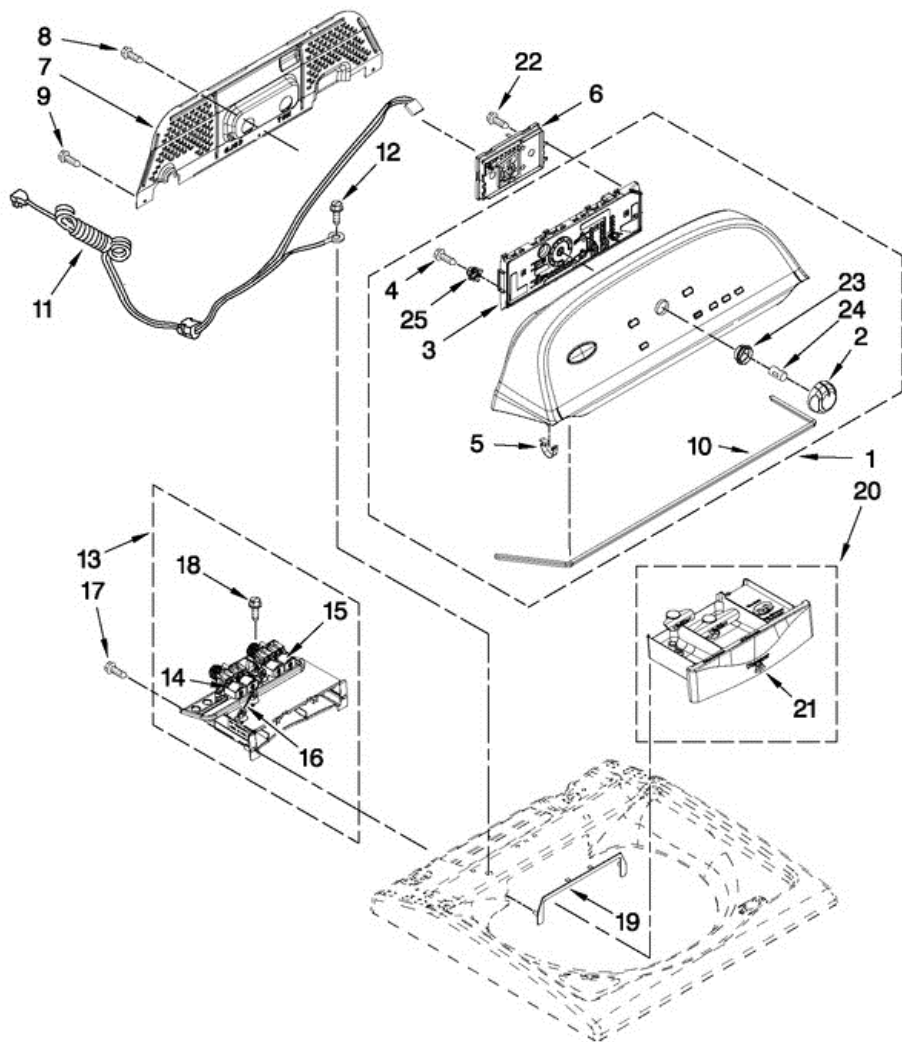

7MWTW5550YW0 TABLERO