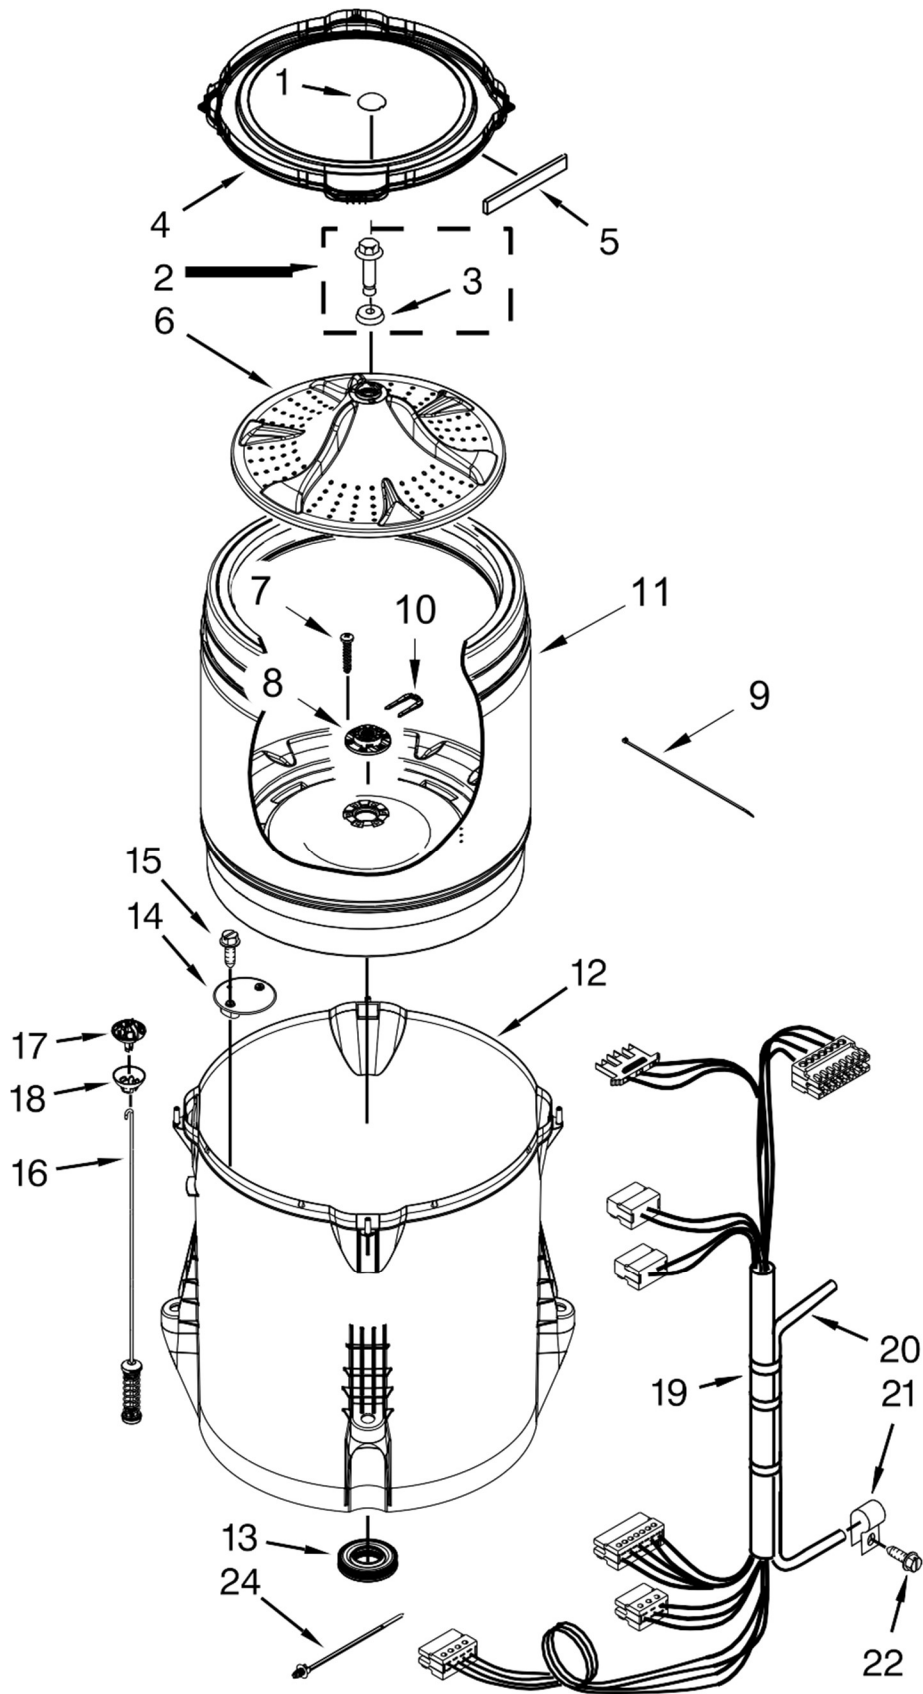

Lavadora Whirlpool 7MWTW5622BW0

<u>Illus.</u> <u>No.</u>	<u>Part No.</u>	<u>Description</u>
1	W10305259	Hinge, Spring Assembly
2	W10003790	Screw & Washer
3	3949550	Washer
4	W10215146	Tub Ring
5	W10205824	Absorber, Impact
6	W10215115	Impeller (Washplate)
7	8533953	Screw
8	W10396887	Hub - Driven, Basket
9	W10339879	Tie, Cable
10	W10402178	Retainer, Drive Block

<u>Illus.</u> <u>No.</u>	<u>Part No.</u>	<u>Description</u>
11	W10469848	Basket Assembly
12	W10238301	Tub
13	W10006371	Seal, Tub
14	W10215093	Filter, Drain Pump
15		Screw
	8533928	Stainless
16	W10257086	Damper Assembly, Tub Suspension (Set Of 4-Includes Items 17 & 18)
17	W10405423	Ball, Suspension (Set of 4 - Includes Suspension Bushings)

<u>Illus.</u> <u>No.</u>	<u>Part No.</u>	<u>Description</u>
18	W10256551	Bushing - Upper Suspension (Set of 4 - Includes Suspension Balls)
19	W10383573	Harness, Lower
20	8572540	Hose Pressure Switch
21	W10005430	Clamp, Cable
22	8533943	Screw
24	W10298887	Cable Tie