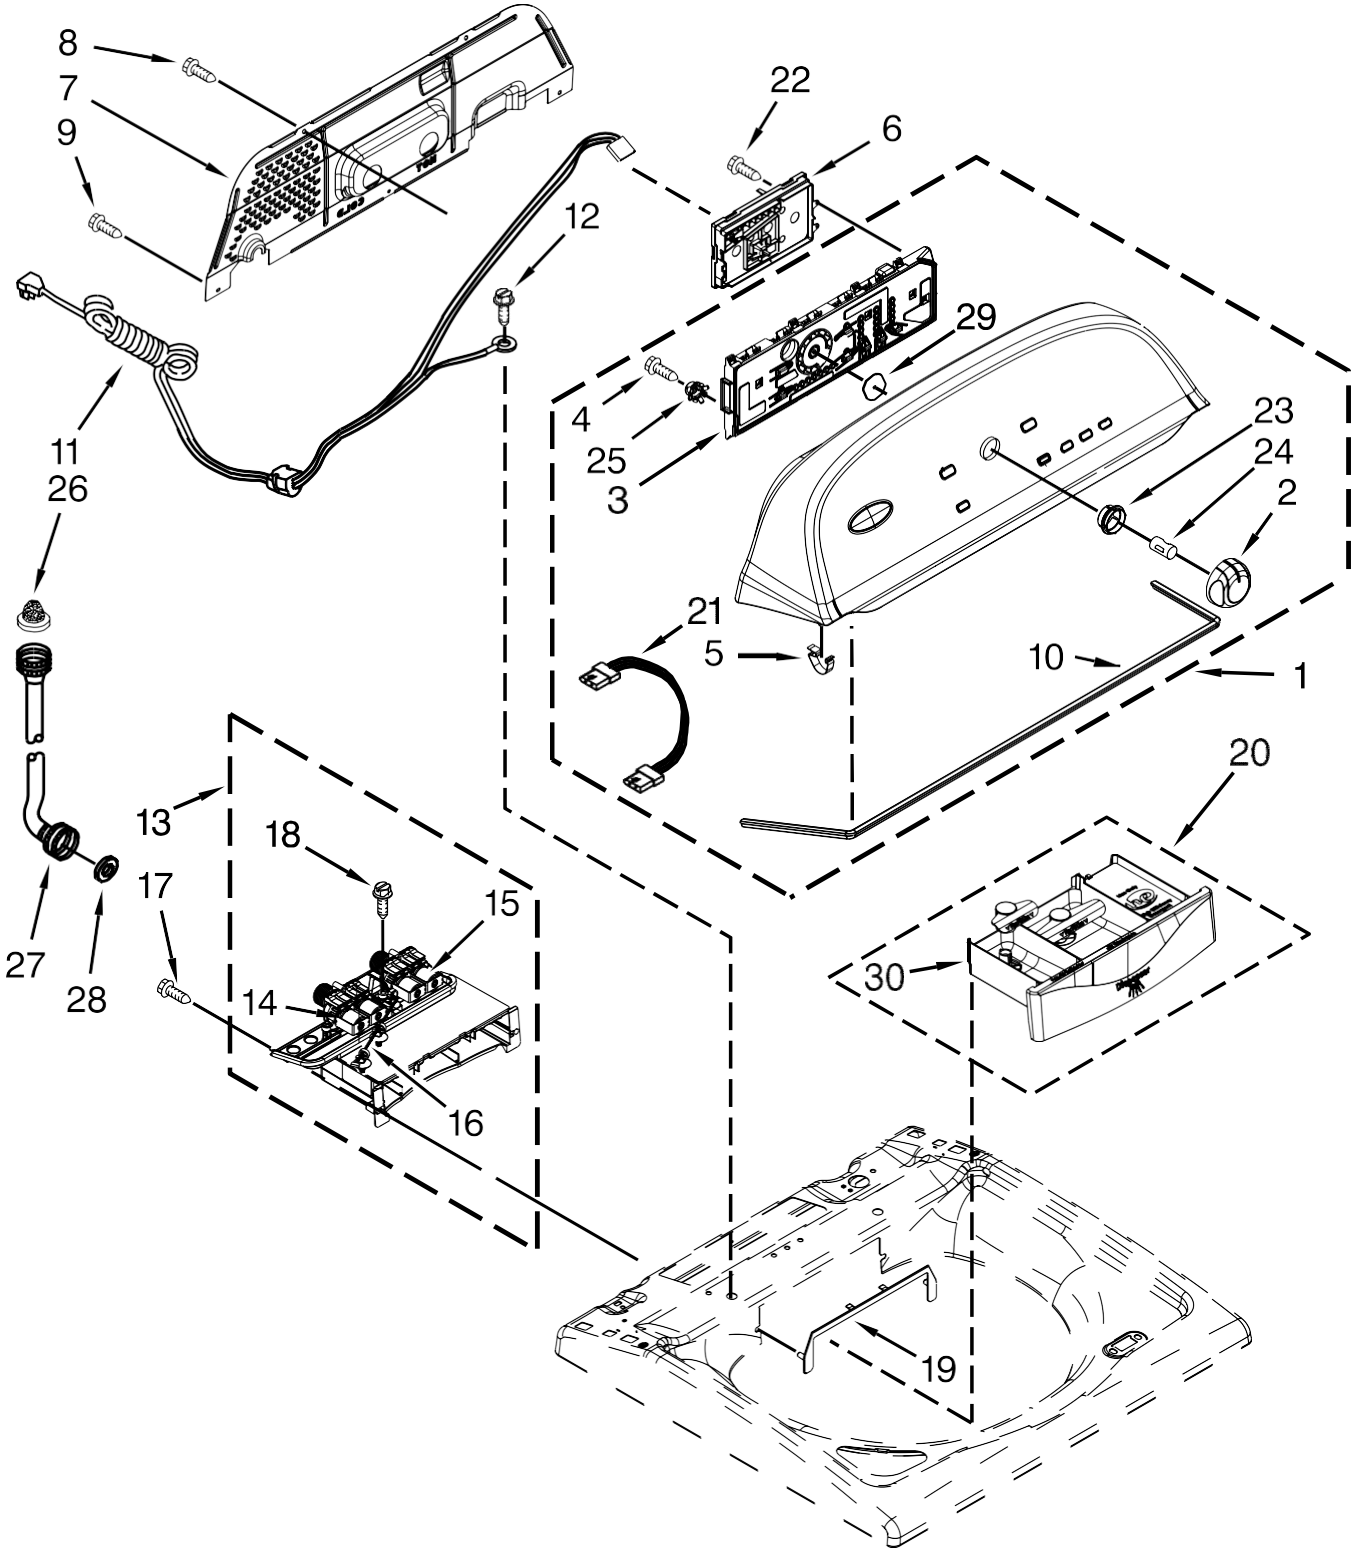

Lavadora Whirlpool 7MWTW5622BW0

<u>Illus.</u>	<u>No.</u>	<u>Part No.</u>	<u>Description</u>
1			Literature Parts
		W10478095	Installation Instructions
		W10566775	Use & Care Guide
		W10468342	Tech Sheet
		W10331104	Quick Start Guide
		W10566789	Energy Guide
2			Top
		W10246376	White
3		W10427116	Lid, Glass Assembly
4		9724509	Bumper, Lid
5		8563965	Hinge, Wire (L.H.)
6		8572974	Hinge, Wire (R.H.)
7		311932	Screw
8		W10239968	Strike, Lid Lock
9		W10339706	Screw

<u>Illus.</u>	<u>No.</u>	<u>Part No.</u>	<u>Description</u>
10		W10240977	Dispenser, Bleach
11		W10392041	Bezel, Lid Lock
12		W10293293	Bearing, Lid Hinge
			(Right)
13		90016	Clip, Harness
14		W10238287	Latch, Lid Lock
			Assembly
15		8281163	Screw
16		W10414221	Damper, Sound
17			Cabinet
		W10251994	White
18		W10215098	Brace, Cabinet Top -
			Front
19		W10512626	Brace, Cabinet Top -
			Rear
20		1157158	Screw
21		W10248088	Lock, Top
22		W10397994	Foot, Leveling

<u>Illus.</u>	<u>No.</u>	<u>Part No.</u>	<u>Description</u>
23		W10250884	Panel Rear
24		9740848	Screw
25		W10142728	Screw
26		W10215139	Cover, Harness
27		3400076	Screw
28		W10339879	Tie, Cable
29		W10221546	Hose, Outer Drain
			Assembly
30		W10280024	U-Bend, Drain Hose
31		356138	Clamp, Hose
32		W10293653	Bearing, Lid Hinge
			(Left)
33		W10270398	Hinge, Lid (Left)
34		W10270399	Hinge, Lid (Right)

Lavadora Whirlpool 7MWTW5622BW0

<u>Illus. No.</u>	<u>Part No.</u>	<u>Description</u>
1	W10571563	Console Assembly
2	W10251392	Assembly, Knob
3	W10352744	User Interface
4	W10219342	Screw
5	8312709	Clip, Console
6	W10571577	Control Unit Assembly, Machine & Motor
7	W10420984	Panel, Console Rear Cover
8	3390647	Screw
9	1157158	Screw
10	W10280079	Seal, Console
11	W10525195	Cord, Power
12	3400076	Screw
13	W10505504	Housing Assembly - Dispenser