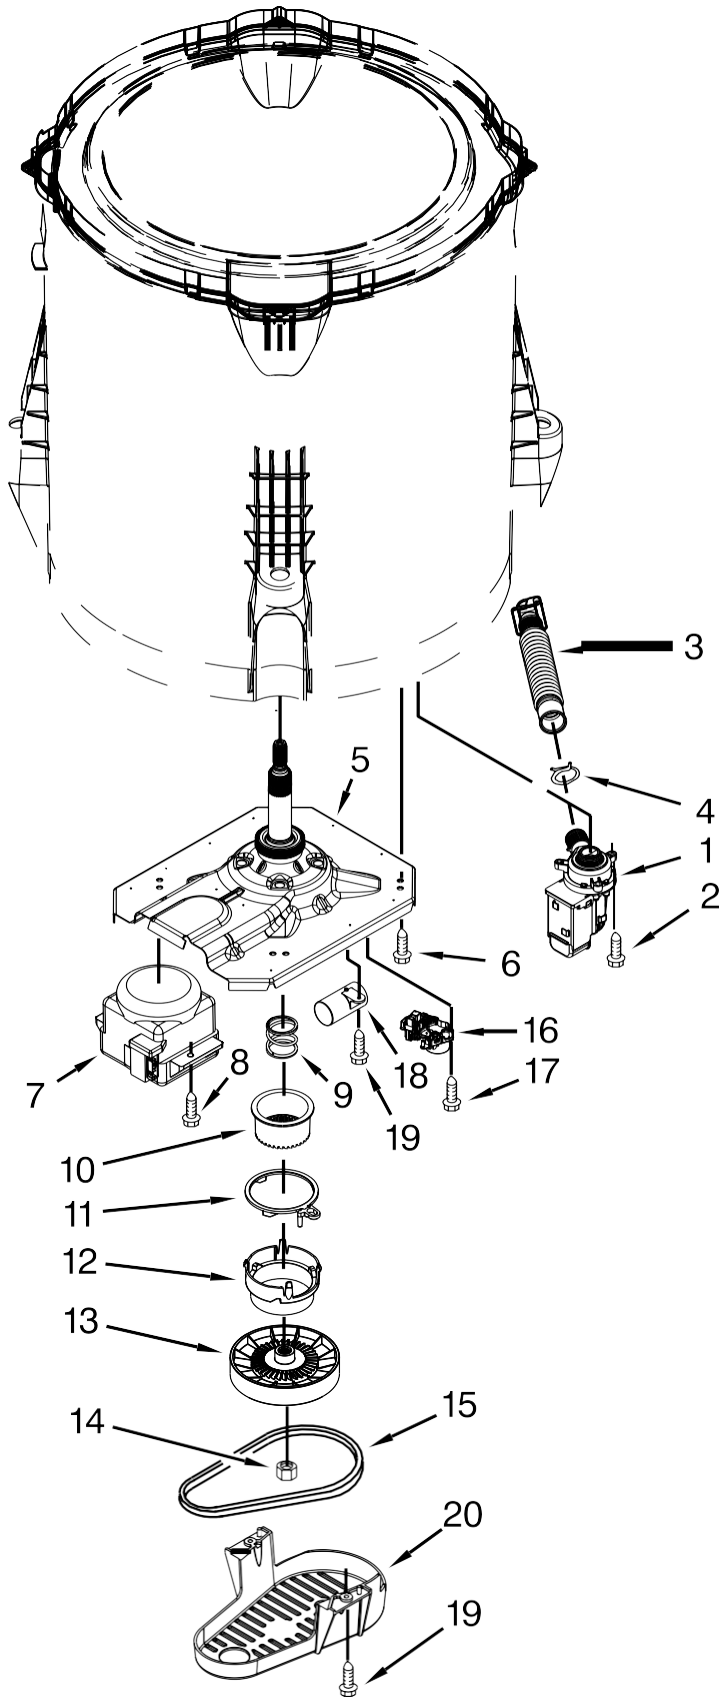

Lavadora Whirlpool 7MWTW5622BW0

<u>Illus. No.</u>	<u>Part No.</u>	<u>Description</u>
1	W10465543	Pump Assembly, Drain
2	W10004910	Screw
3	W10215091	Hose, Inner Drain Assembly
4	8317496	Clamp, Hose
5	W10469845	Gearcase Assembly
6	W10249633	Screw
7	W10416660	Motor, Drive

<u>Illus. No.</u>	<u>Part No.</u>	<u>Description</u>
8	W10094780	Screw
9	W10006382	Spring, Splutch
10	W10006352	Slider, Splutch
11	W10006353	Cam Ring, Splutch
12	W10006354	Cam, Splutch
13	W10006356	Pulley
14	W10163336	Nut, Pulley
15	W10006384	Belt, Drive

<u>Illus. No.</u>	<u>Part No.</u>	<u>Description</u>
16	W10006355	Actuator, Shift
17	9741052	Screw
18	W10390446	Capacitor, Motor Run
19	357640	Screw
20	W10427633	Shield, Pulley Cover