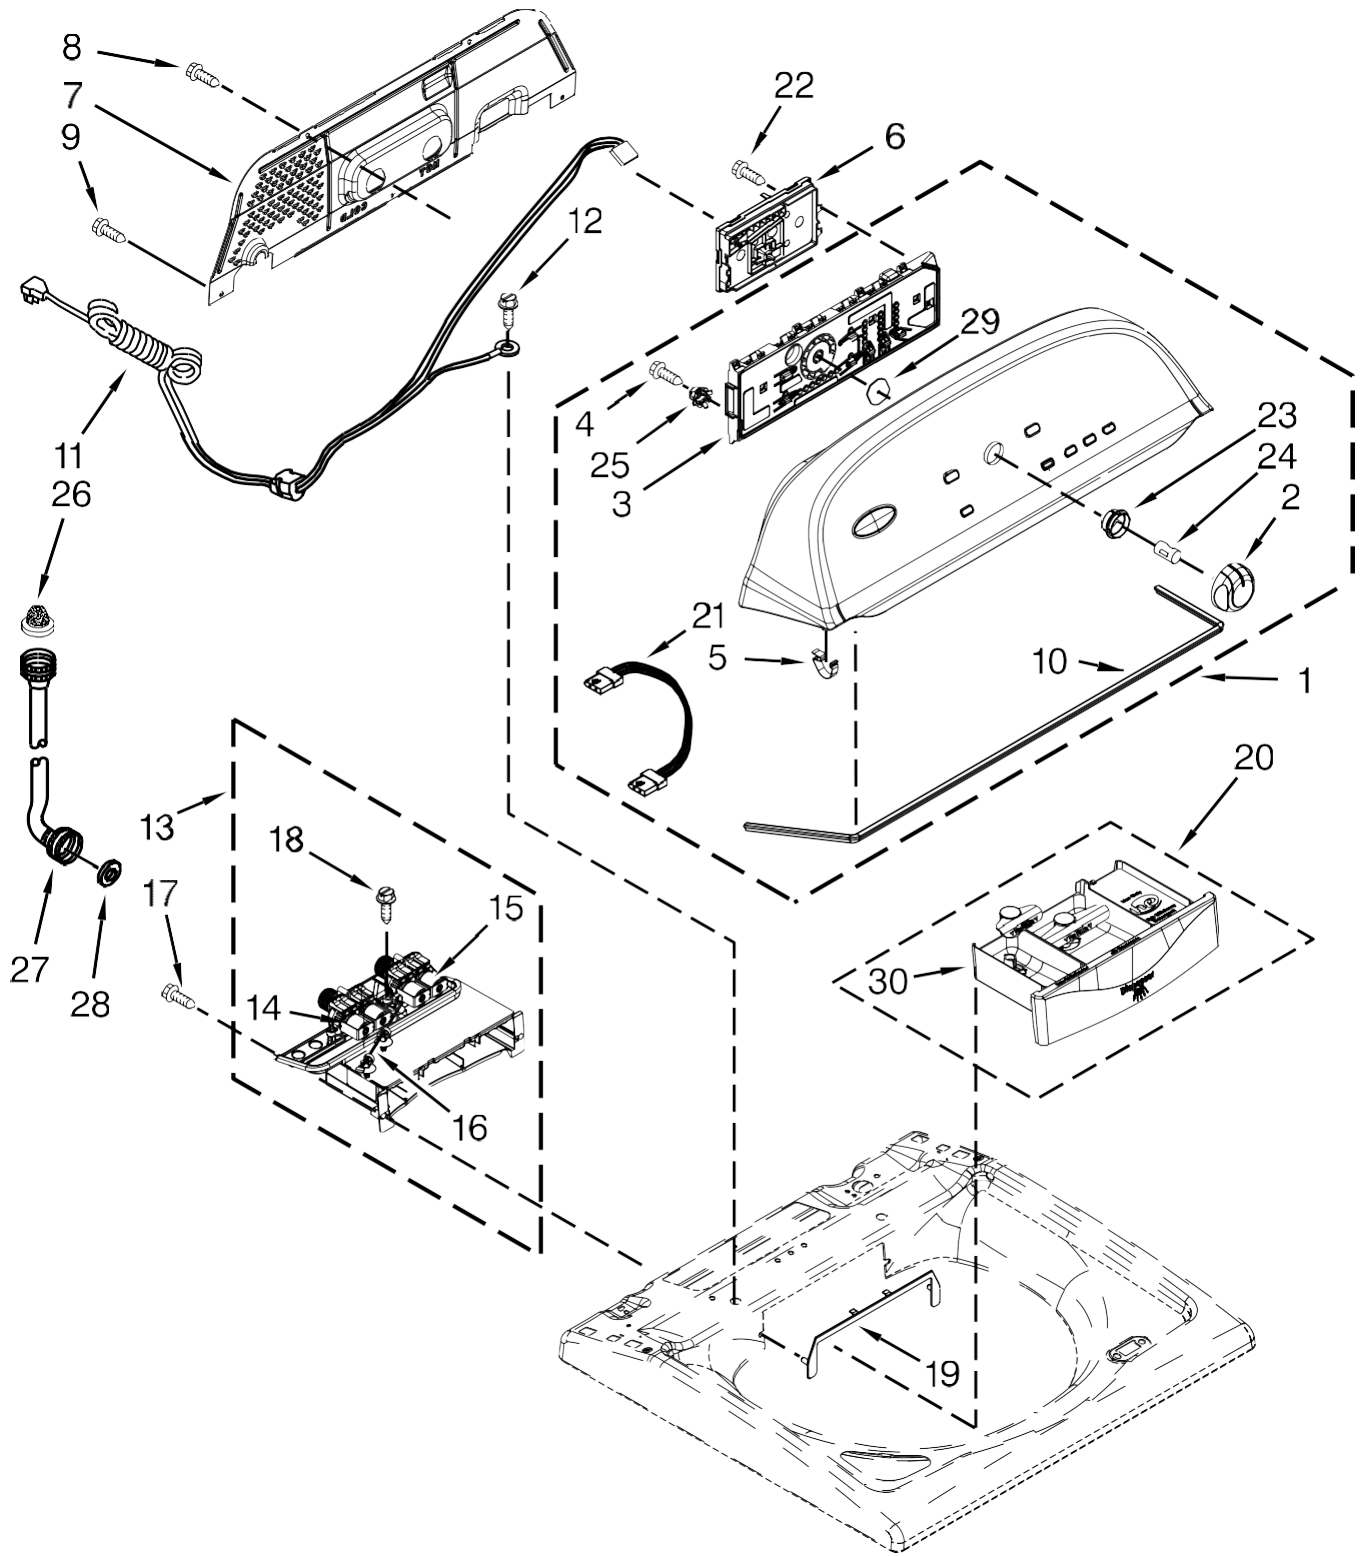

Lavadora Whirlpool 7MWTW5622BW1

**Lavadora Whirlpool 7MWTW5622BW1**

<u>Illus. No.</u>	<u>Part No.</u>	<u>Description</u>
1	Literature Parts W10478095	Installation Instructions
	W10566775	Use & Care Guide
	W10468342	Tech Sheet
	W10331104	Quick Start Guide
	W10566789	Energy Guide
2		Top
	W10246376	White
3	W10427116	Lid, Glass Assembly
4	9724509	Bumper, Lid
5	8563965	Hinge, Wire (L.H.)
6	8572974	Hinge, Wire (R.H.)
7	311932	Screw
8	W10239968	Strike, Lid Lock
9	W10339706	Screw

<u>Illus. No.</u>	<u>Part No.</u>	<u>Description</u>
10	W10240977	Dispenser, Bleach
11	W10392041	Bezel, Lid Lock
12	W10293293	Bearing, Lid Hinge (Right)
13	90016	Clip, Harness
14	W10238287	Latch, Lid Lock Assembly
15	8281163	Screw
16	W10414221	Damper, Sound
17		Cabinet
	W10251994	White
18	W10215098	Brace, Cabinet Top-Front
19	W10512626	Brace, Cabinet Top-Rear
20	1157158	Screw
21	W10248088	Lock, Top
22	W10397994	Foot, Leveling

<u>Illus. No.</u>	<u>Part No.</u>	<u>Description</u>
23	W10250884	Panel Rear
24	9740848	Screw
25	W10142728	Screw
26	W10215139	Cover, Harness
27	3400076	Screw
28	W10339879	Tie, Cable
29	W10221546	Hose, Outer Drain Assembly
30	W10280024	U-Bend, Drain Hose
31	356138	Clamp, Hose
32	W10293653	Bearing, Lid Hinge (Left)
33	W10270398	Hinge, Lid (Left)
34	W10270399	Hinge, Lid (Right)

Lavadora Whirlpool 7MWTW5622BW1

<u>Illus. No.</u>	<u>Part No.</u>	<u>Description</u>
1	W10571563	Console Assembly
2	W10251392	Assembly, Knob
3	W10352744	User Interface
4	W10219342	Screw
5	8312709	Clip, Console
6	W10809257	Control Unit Assembly, Machine & Motor
7	W10420984	Panel, Console Rear Cover
8	3390647	Screw
9	1157158	Screw
10	W10280079	Seal, Console
11	W10525195	Cord, Power
12	3400076	Screw
13	W10505504	Housing Assembly - Dispenser