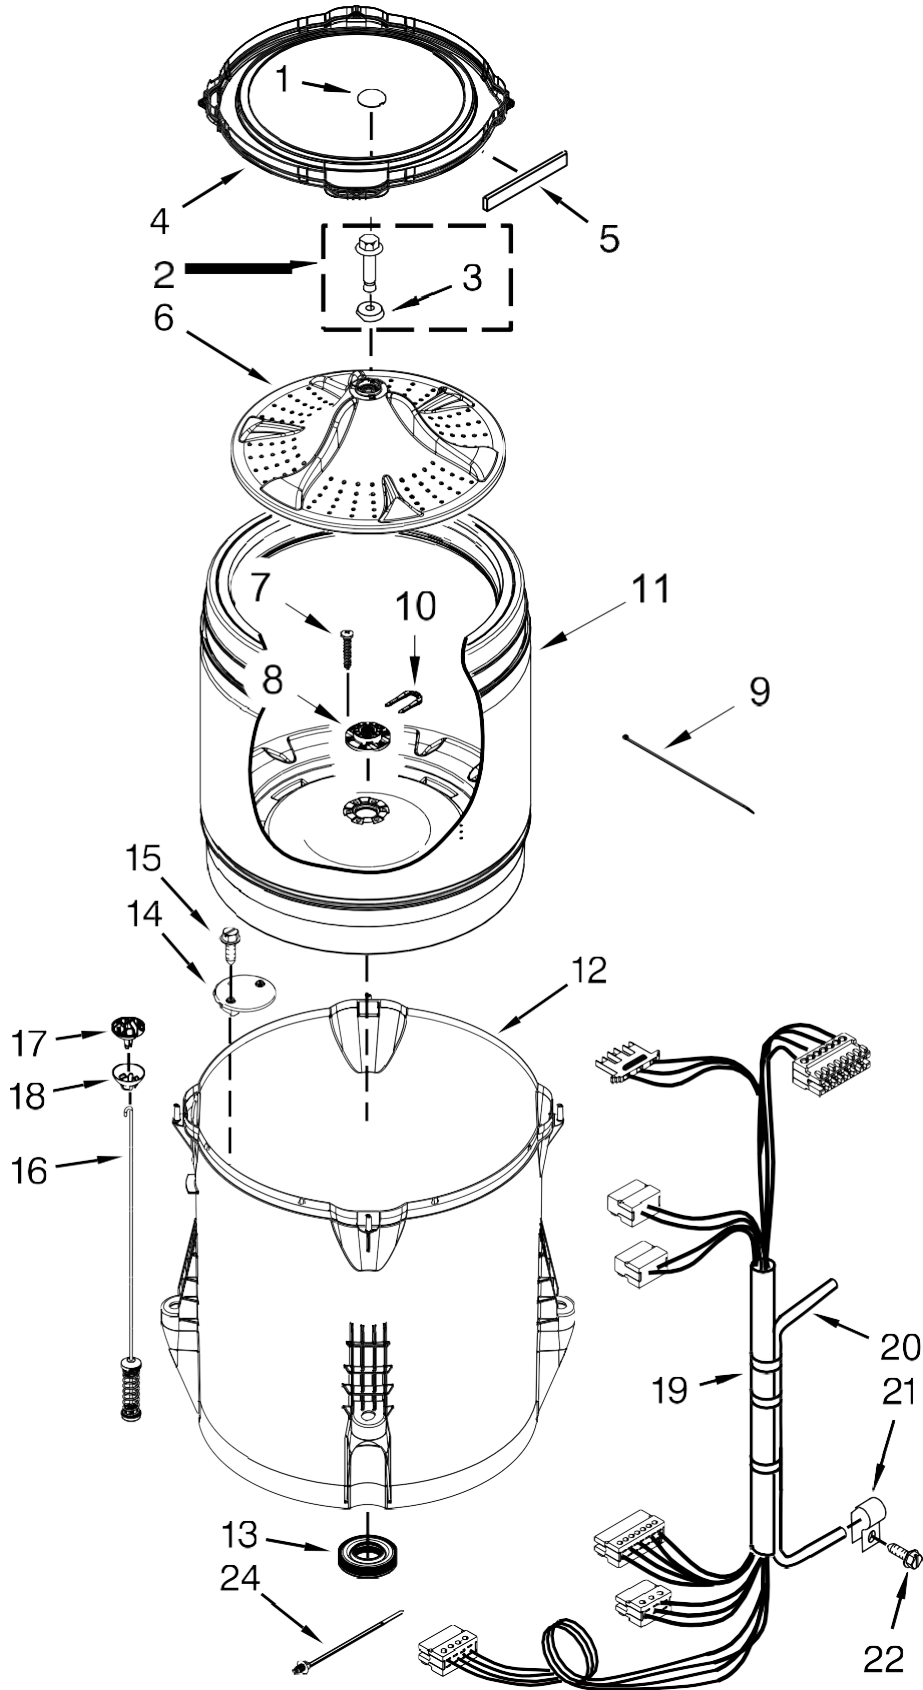

Lavadora Whirlpool 7MWTW5622BW1

<u>Illus.</u> <u>No.</u>	<u>Part No.</u>	<u>Description</u>
1	W10305259	Hinge, Spring Assembly
2	W10003790	Screw & Washer
3	3949550	Washer
4	W10215146	Tub Ring
5	W10205824	Absorber, Impact
6	W10215115	Impeller (Washplate)
7	8533953	Screw
8	W10396887	Hub - Driven, Basket
9	W10339879	Tie, Cable
10	W10402178	Retainer, Drive Block

<u>Illus.</u> <u>No.</u>	<u>Part No.</u>	<u>Description</u>
11	W10469848	Basket Assembly
12	W10238301	Tub
13	W10006371	Seal, Tub
14	W10215093	Filter, Drain Pump
15		Screw
	8533928	Stainless
16	W10257086	Damper Assembly, Tub Suspension (Set Of 4-Includes Items 17 & 18)
17	W10405423	Ball, Suspension (Set of 4 - Includes Suspension Bushings)

<u>Illus.</u> <u>No.</u>	<u>Part No.</u>	<u>Description</u>
18	W10256551	Bushing - Upper Suspension (Set of 4 - Includes Suspension Balls)
19	W10746356	Harness, Lower
20	8572540	Hose Pressure Switch
21	W10005430	Clamp, Cable
22	8533943	Screw
24	W10298887	Cable Tie