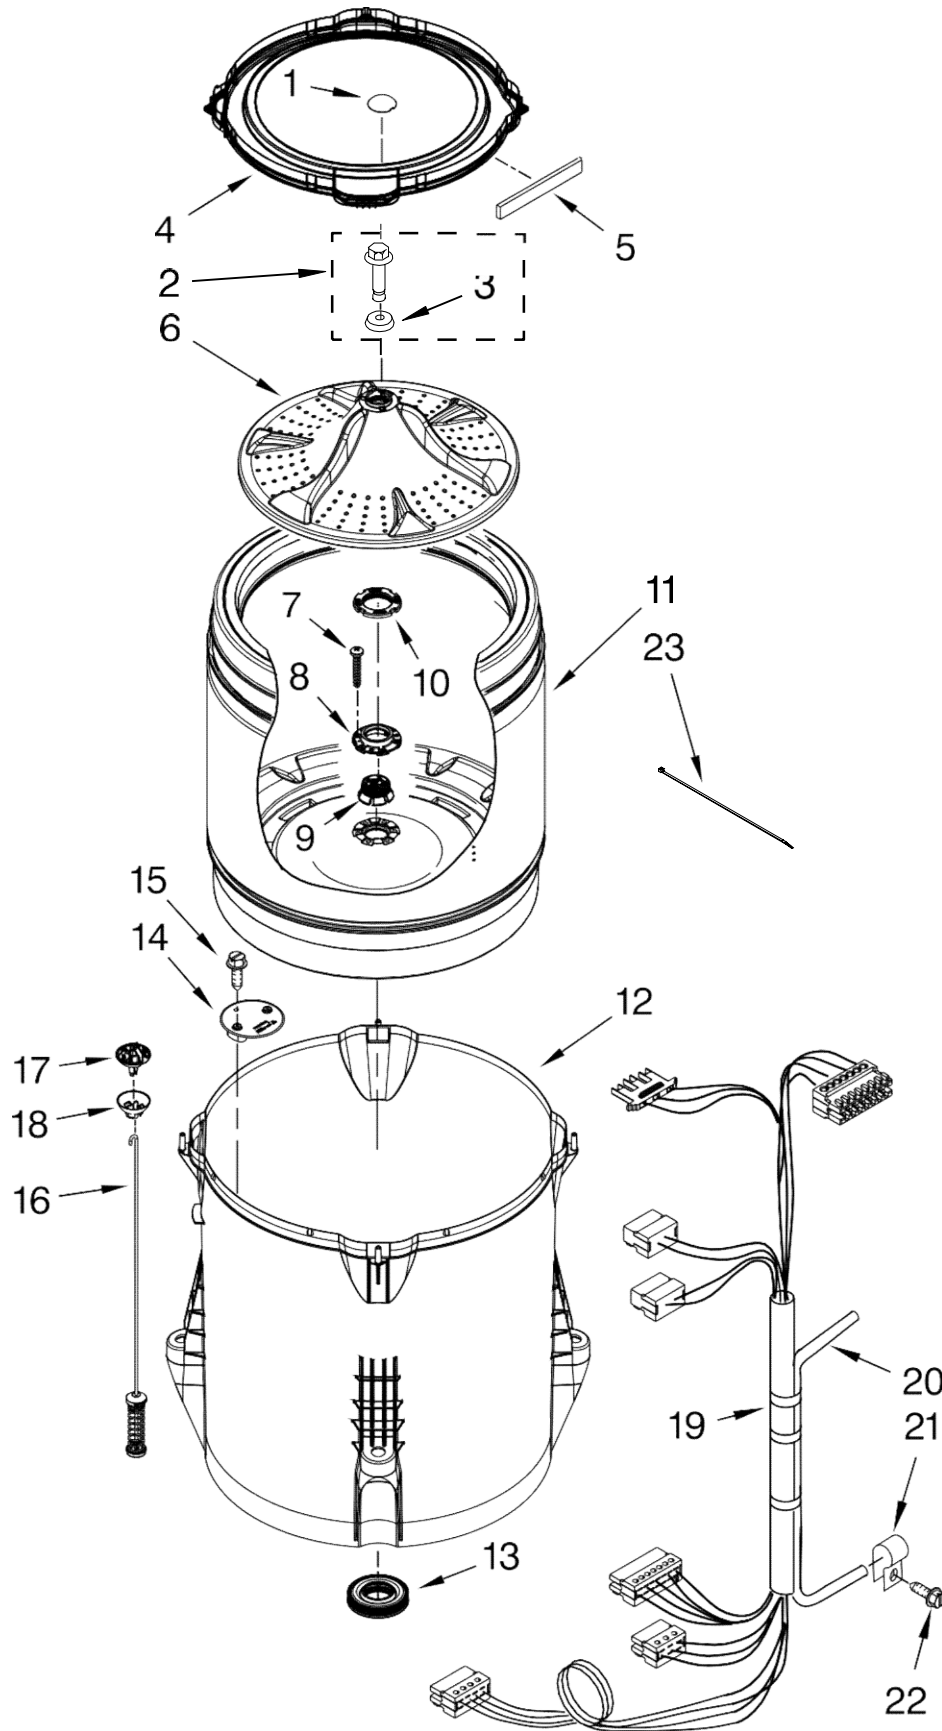

Illus. No.	Part No.	DESCRIPTION
1	W10305259	Cap, Impeller
2	W10003790	Screw & Washer Assembly
3	3949550	Washer
4	W10215146	Tub Ring (Includes Item 5)
5	W10205824	Absorber, Impact
6	W10215118	Impeller (Washplate)
7	8533953	Screw, 8-16 x 1.000
8	W10291415	Hub - Driven, Basket (Includes Items 7, 9 & 10)
9	W10291416	Block, Basket Drive (Includes Items 7, 8 & 10)
10	W10291417	Nut, Spanner (Includes Items 7, 8 & 9)
11	W10238268	Basket Assembly (Includes Items 7, 8, 9 & 10)
12	W10238301	Tub (Includes Item 13)
13	W10006371	Seal, Tub
14	W10215093	Filter, Drain Pump
15	8533928	Screw, 8-18 x 3/4
16	W10257086	Damper Assembly, Tub Suspension (Set Of 4 - Includes Items 17 & 18)
17	W10215136	Ball, Suspension (Set Of 4 - Includes Item 18)
18	W10256551	Bushing, Suspension (Set Of 4 - Includes Item 17)
19	W10328392	Harness, Lower (Includes Item 20)
20	8572540	Hose, Pressure Switch
21	W10005430	Clamp, Pressure Hose Retainer
22	8533943	Screw, 10-16 x 3/4
23	W10339879	Cable Tie

FOR ORDERING INFORMATION REFER TO PARTS PRICE LIST