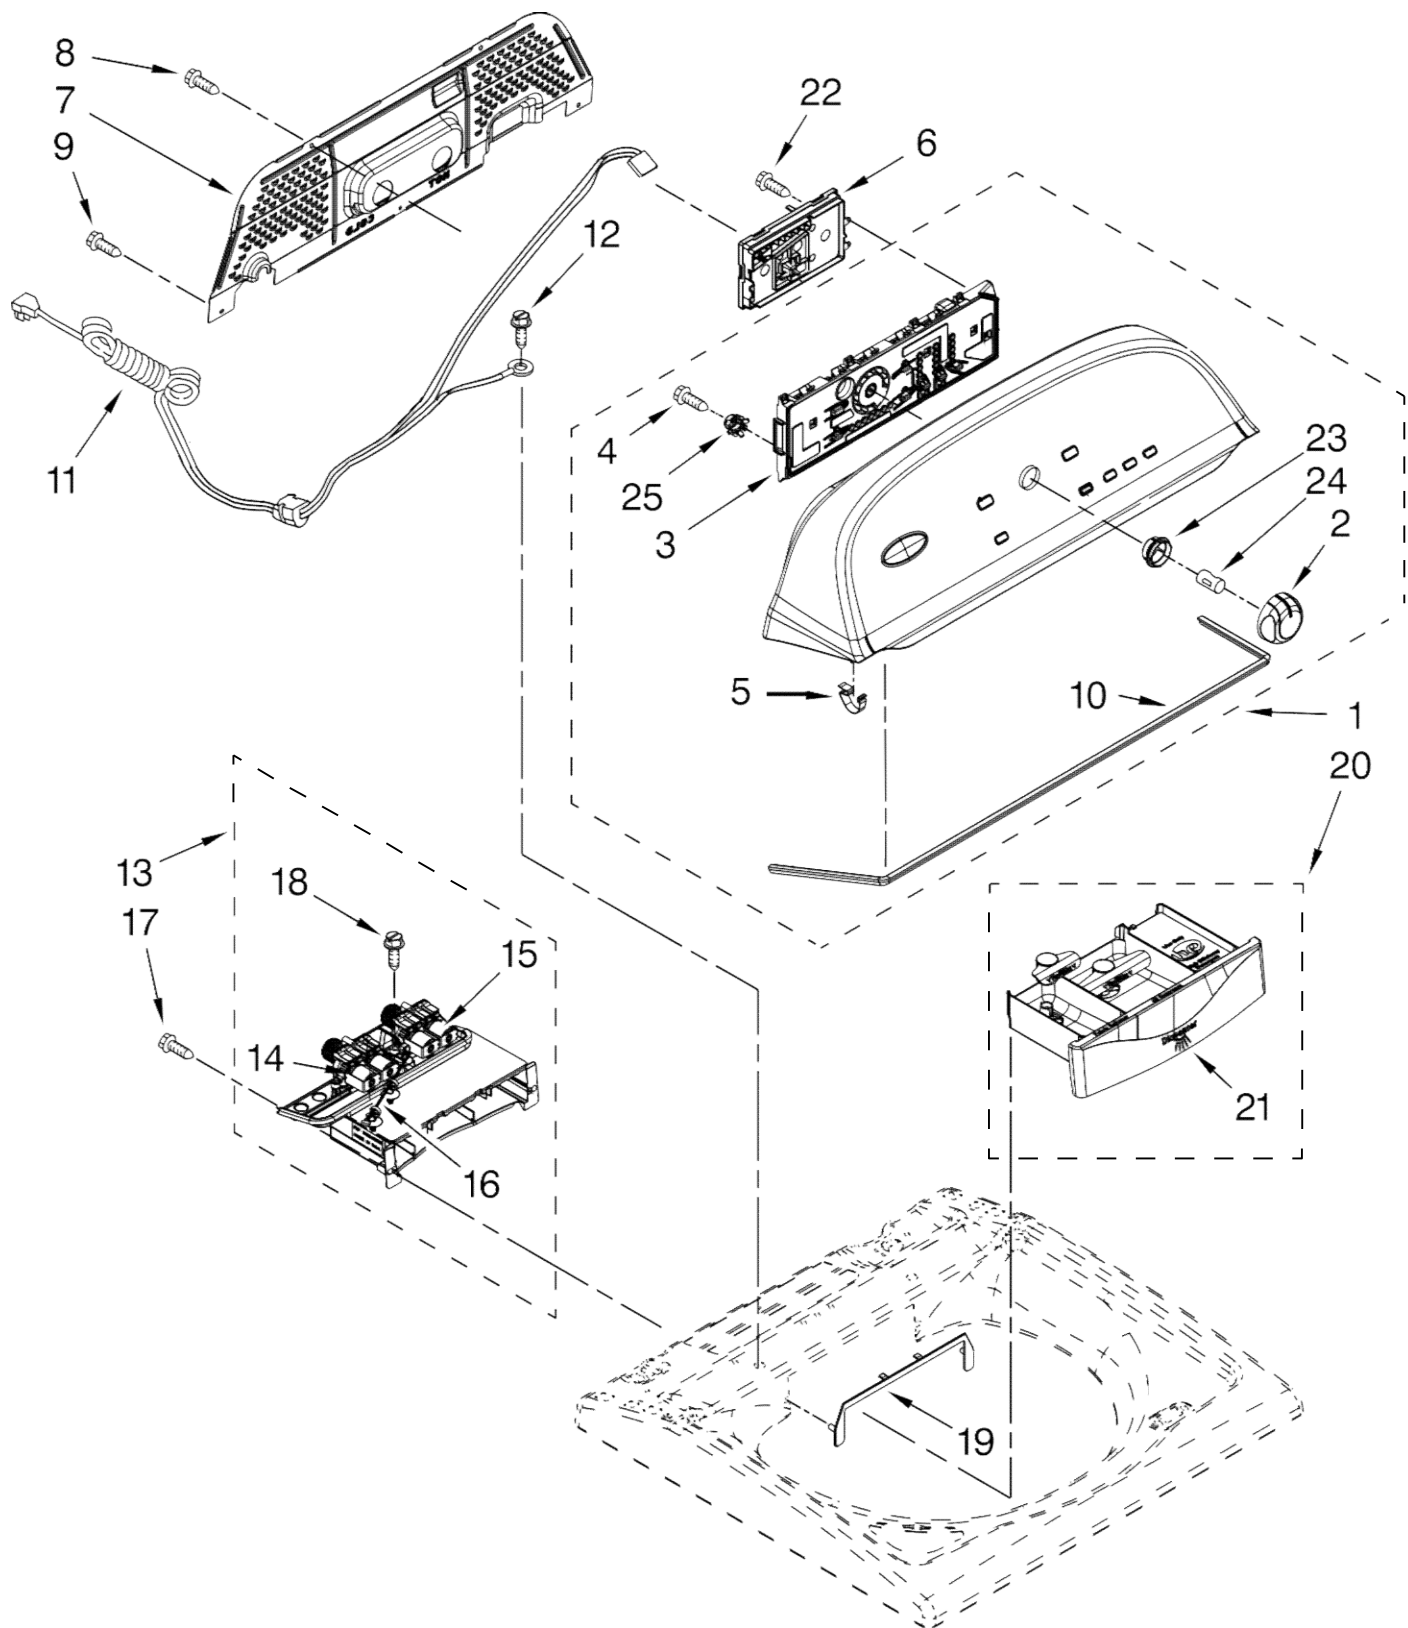

Lavadora Whirlpool 7MWTW5700YW0

FOR ORDERING INFORMATION REFER TO PARTS PRICE LIST

Lavadora Whirlpool 7MWTW5700YW0

Illus. No.	Part No.	DESCRIPTION	Illus. No.	Part No.	DESCRIPTION	Illus. No.	Part No.	DESCRIPTION
1		Literature Parts	9		Hinge, Spring Assembly	20	1157158	Screw, 8-18 x 3/8
	W10329765	Installation Instructions		W10270398	Left	21	W10248088	Lock, Top
	W10366278	Use & Care Guide		W10270399	Right	22	W10326955	Foot Assembly, Leveling
	W10240504	Tech Sheet	10	W10240977	Dispenser, Bleach	23	W10250884	PanelRear
	W10331104	Quick Start Guide	11	W10240511	Bezel, Lid Lock	24	W10215102	Hinge, Top
	W10366292	Energy Guide	12		Bearing, Lid Hinge	25	W10142728	Screw, 8-32 x 3/8
				W10293653	Left	26	W10215139	Cover, Harness
				W10293293	Right	27	3400076	Screw, 10-23 x 5/8
2	W10246376	Top	13	90016	Clip, Lid Lock Harness	28	W10339879	Cable Tie
3	W10296163	Lid, Glass Assembly (Includes Items 4 & 8)	14	W10238287	Latch, Lid Lock Assembly	29	W10221546	Hose, Outer Drain Assembly (Includes Items 30 & 31)
4	9724509	Bumper, Lid	15	3400061	Screw, 8-16 x 1/2	30	W10280024	U-Bend, Drain Hose
5	8563965	Hinge, Wire (L.H.)	16	693995	Screw, 8-18 x 3/8	31	356138	Clamp, Hose
6	8572974	Hinge Wire (R.H.)	17	W10251994	Cabinet (Includes Items 18, 19, 20, 22 & 34)	32	9740848	Screw, 8-18 x 1/2
7	W10339706	Screw, Lid Hinge	18	W10215098	Brace, Cabinet Top - Front	33	311932	Screw, 6-32 x 1/4
8	W10238327	Strike, Lid Lock	19	W10215099	Brace, Cabinet Top - Rear	34	W10177046	Cabinet - Damper, Sound