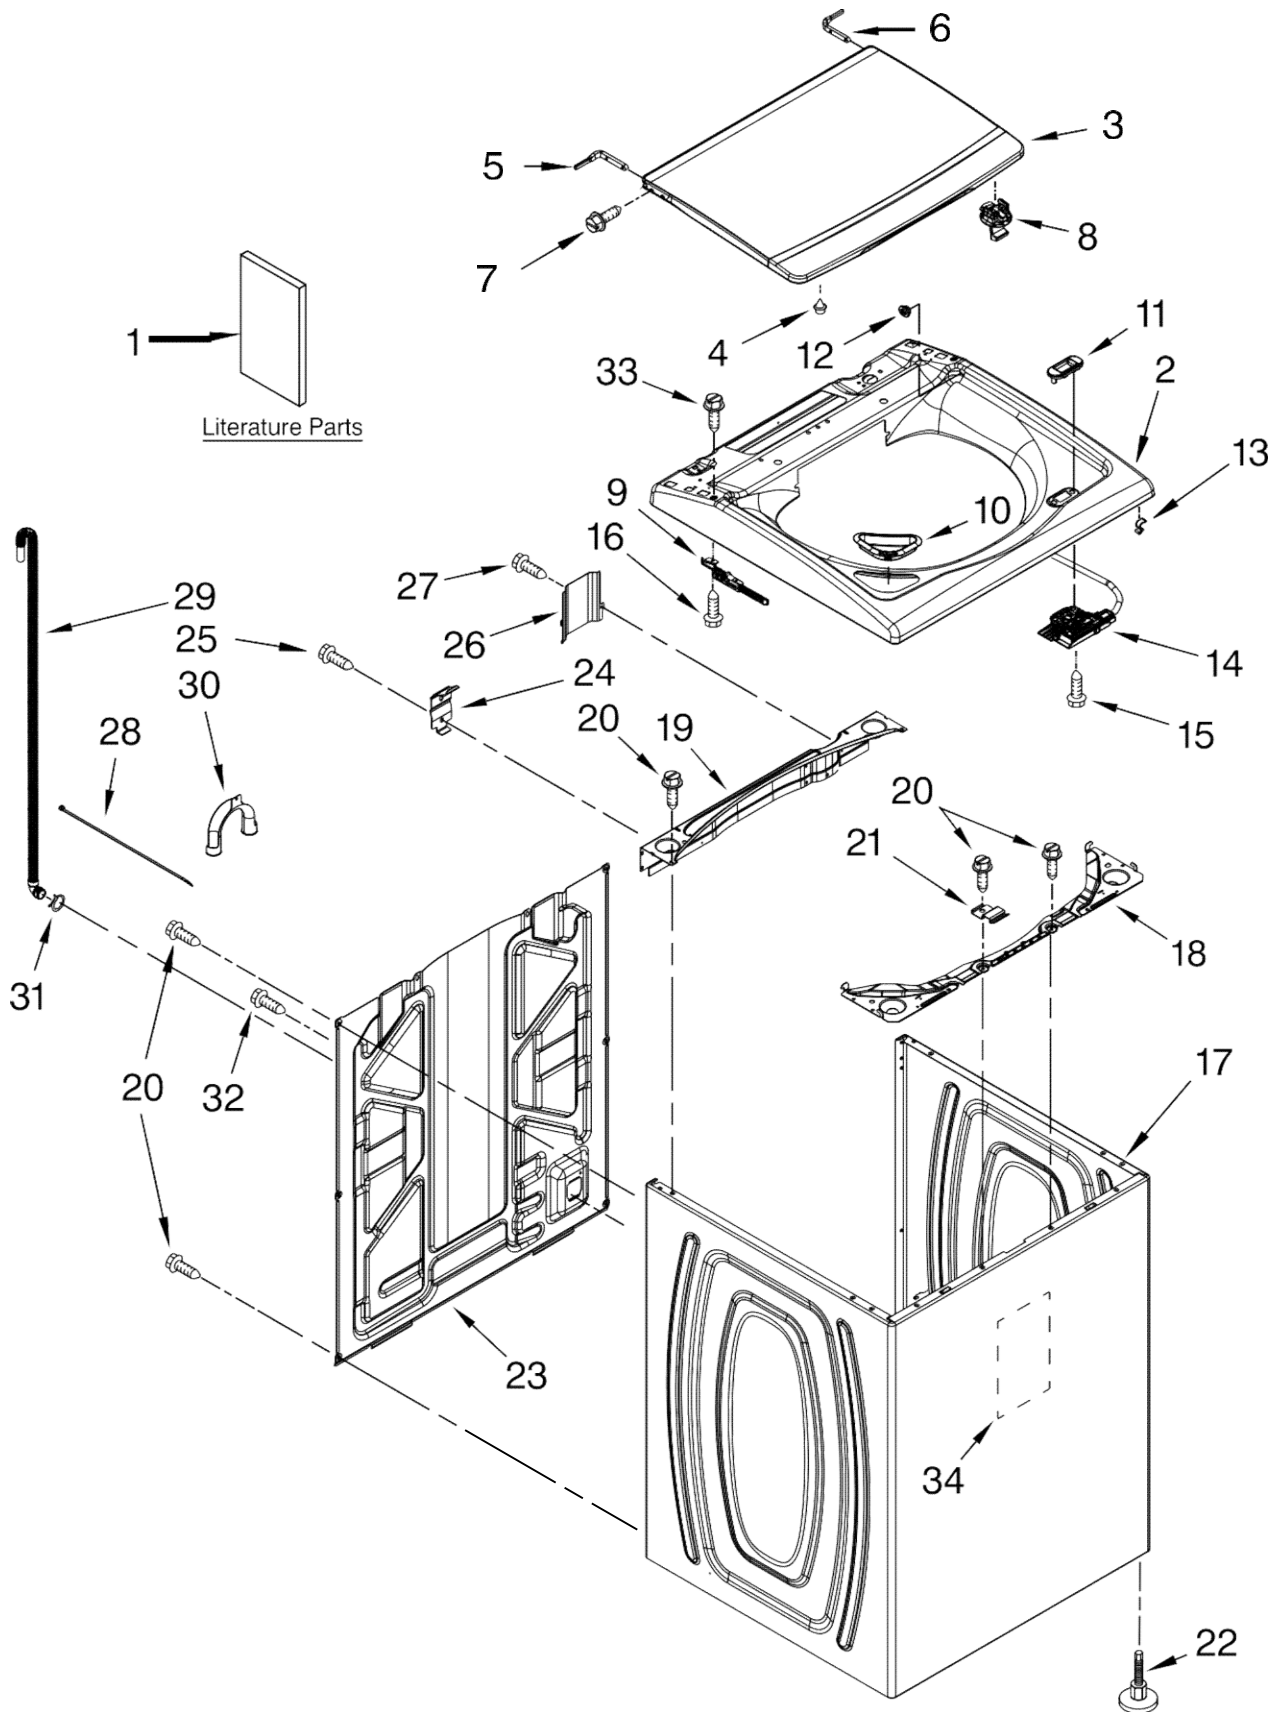

Lavadora Whirlpool 7MWTW5700YW0

FOR ORDERING INFORMATION REFER TO PARTS PRICE LIST

Lavadora Whirlpool 7MWTW5700YW0

Illus. No.	Part No.	DESCRIPTION	Illus. No.	Part No.	DESCRIPTION	Illus. No.	Part No.	DESCRIPTION
1		Literature Parts	9		Hinge, Spring Assembly	20	1157158	Screw, 8-18 x 3/8
	W10329765	Installation Instructions		W10270398	Left	21	W10248088	Lock, Top
	W10366278	Use & Care Guide		W10270399	Right	22	W10326955	Foot Assembly, Leveling
	W10240504	Tech Sheet	10	W10240977	Dispenser, Bleach	23	W10250884	PanelRear
	W10331104	Quick Start Guide	11	W10240511	Bezel, Lid Lock	24	W10215102	Hinge, Top
	W10366292	Energy Guide	12		Bearing, Lid Hinge	25	W10142728	Screw, 8-32 x 3/8
				W10293653	Left	26	W10215139	Cover, Harness
				W10293293	Right	27	3400076	Screw, 10-23 x 5/8
2	W10246376	Top	13	90016	Clip, Lid Lock Harness	28	W10339879	Cable Tie
3	W10296163	Lid, Glass Assembly (Includes Items 4 & 8)	14	W10238287	Latch, Lid Lock Assembly	29	W10221546	Hose, Outer Drain Assembly (Includes Items 30 & 31)
4	9724509	Bumper, Lid	15	3400061	Screw, 8-16 x 1/2	30	W10280024	U-Bend, Drain Hose
5	8563965	Hinge, Wire (L.H.)	16	693995	Screw, 8-18 x 3/8	31	356138	Clamp, Hose
6	8572974	Hinge Wire (R.H.)	17	W10251994	Cabinet (Includes Items 18, 19, 20, 22 & 34)	32	9740848	Screw, 8-18 x 1/2
7	W10339706	Screw, Lid Hinge	18	W10215098	Brace, Cabinet Top - Front	33	311932	Screw, 6-32 x 1/4
8	W10238327	Strike, Lid Lock	19	W10215099	Brace, Cabinet Top - Rear	34	W10177046	Cabinet - Damper, Sound