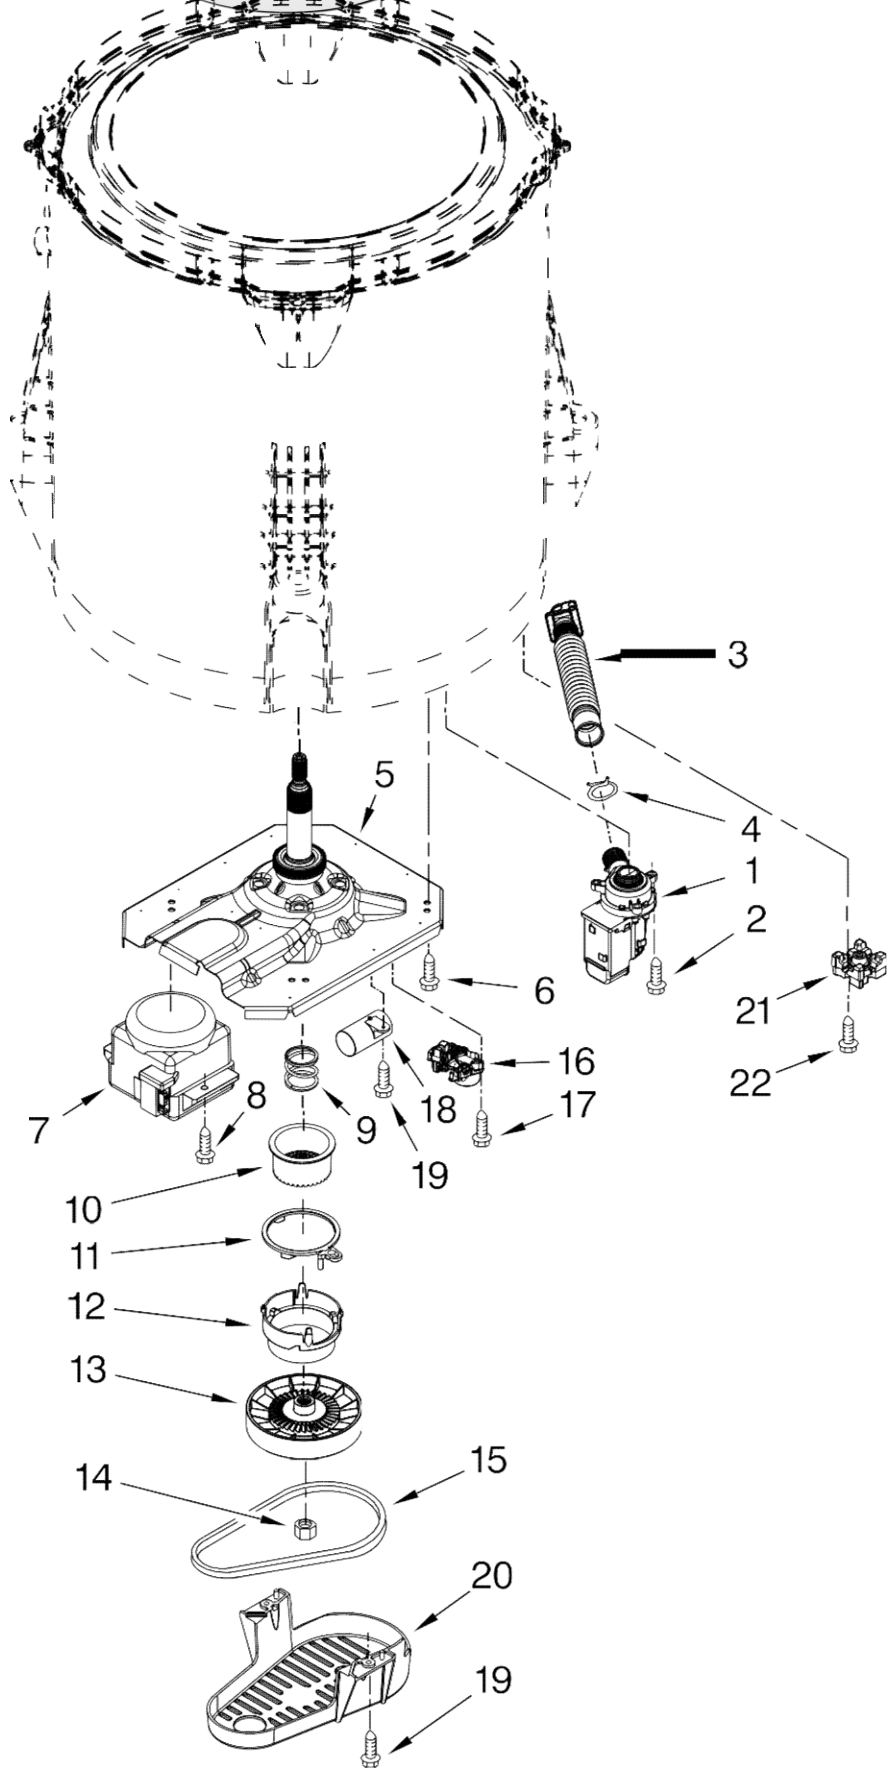

Illus. Part
No. No. DESCRIPTION

- 1 W10276397 Pump Assembly, Drain
- 2 W10004910 Screw, 12-16 x 1.25
- 3 W10215091 Hose, Inner Drain Assembly
- 4 8317496 Clamp, Hose
- 5 W10006379 Gearcase Assembly (Includes Items 7, 8, 9, 10 & 13 On Page 5)
- 6 W10249633 Screw, 7.2-1.6 x 30
- 7 W10249628 Motor, Drive
- 8 W10094780 Screw, M8-1.25 x 20
- 9 W10006382 Spring, Splutch (Includes Items 10, 11, 12 & 13)
- 10 W10006352 Slider, Splutch (Includes Items 9, 11, 12 & 13)
- 11 W10006353 Cam Ring, Splutch (Includes Items 9, 10, 12 & 13)
- 12 W10006354 Cam, Splutch (Includes Items 9, 10, 11 & 13)
- 13 W10006356 Pulley
- 14 W10163336 Nut, Pulley
- 15 W10006384 Belt, Drive
- 16 W10006355 Actuator, Shift
- 17 9741052 Screw, 6-32 x 1.00
- 18 W10278117 Capacitor, Motor Run
- 19 357640 Screw, 10-16 x 5/8
- 20 W10006383 Shield, Pulley Cover
- 21 W10238318 Counterweight
- 22 W10238319 Screw, 8-18 x 1.00