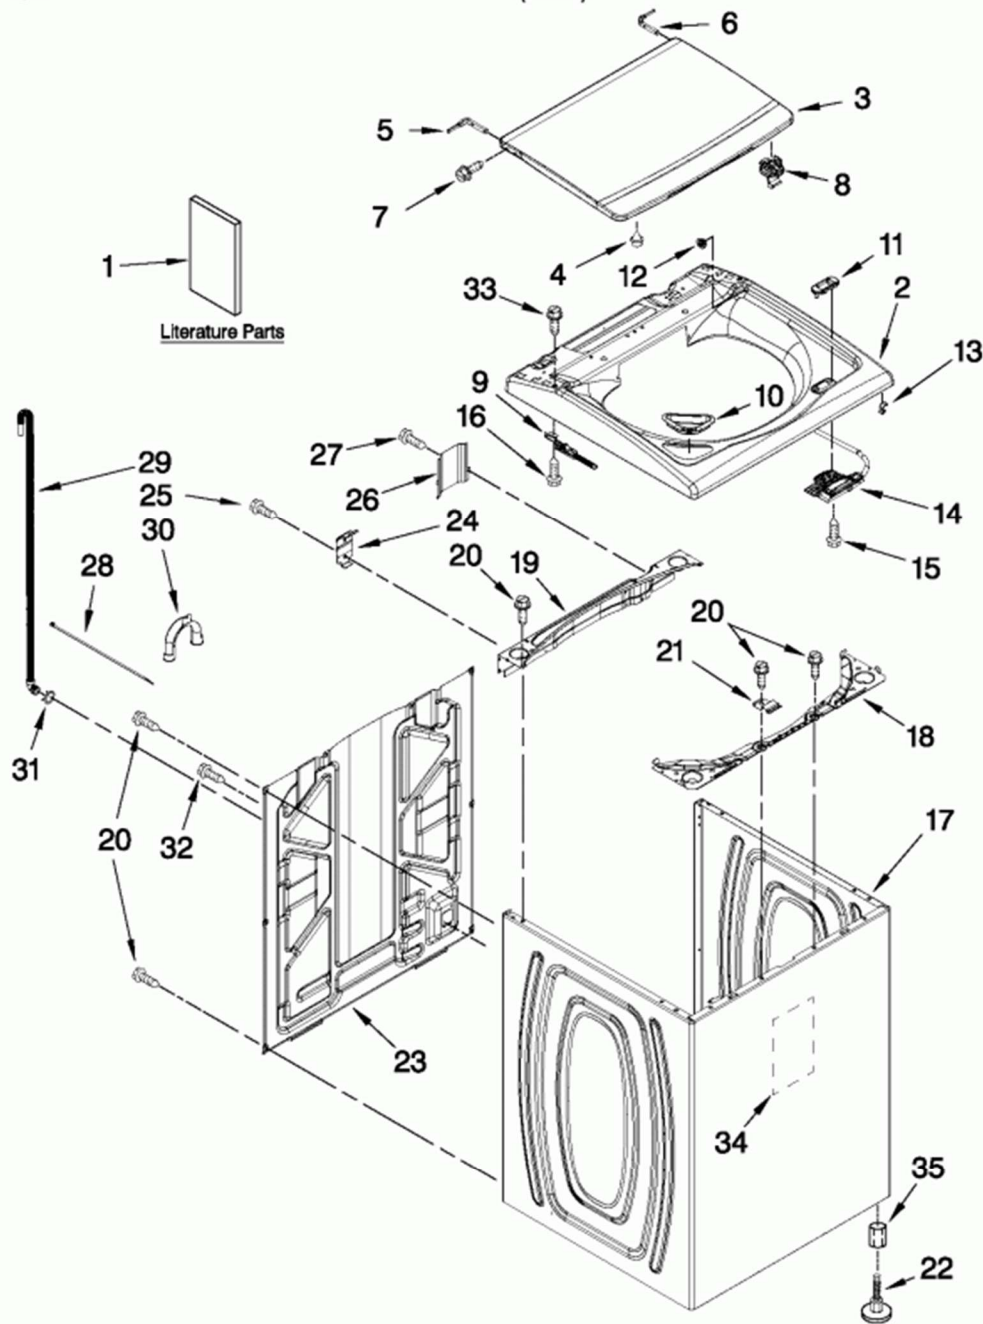

TOP AND CABINET PARTS

AUTOMATIC WASHER

For Models: 7MWTW5700YW1
(White)

FOR ORDERING INFORMATION REFER TO PARTS PRICE LIST

9-11 Litho in U.S.A. (BMN)(bay)

1

Part No. W10450310 Rev. A

Guía	Descripción	Número
1	ENERGY GUIDE	W10366292
2	Washer Top Panel	WPW10246376
3	Lid	WPW10427116
4	Lid Bumper	WP9724509
5	Wire Hinge - Left Side	WP8563965
6	Wire Hinge - Right Side	WP8572974
7	SCREW	W11404293
8	Strike	WPW10239968
9	HINGE	W10270399
10	DISPENSER	W10854969
11	Bezel	WPW10392041
12	BEARING	W10293653
13	CLIP	WP90016
14	Lid Latch Assembly	W10404050
15	SCREW	W11700520
16	Screw	WP693995
17	CABINET	W10596395
18	BRACE	W11695476
19	CHANNEL, TOP REAR SINGLE HARN	W11712680
20	Single Hex Head Screw	WP489069
21	Mounting Bracket	WPW10248088
22	Leveling Leg	W10739673
23	PANEL-REAR	W11486091
24	HINGE	W10432012
25	Screw	WP489128
26	COVER	W10676061
27	SCREW	W10846509
28	Zip Tie	WPW10339879
29	Washer Drain Hose	W11244231
30	Retainer	WPW10280024
31	Hose Clamp	WP356138
32	Screw, 8-18 x 1/2	WP9740848
33	Screw	WP313808
34	SOUND ABSR	W11096159
35	Leveling Leg Locking Nut	WP3359452