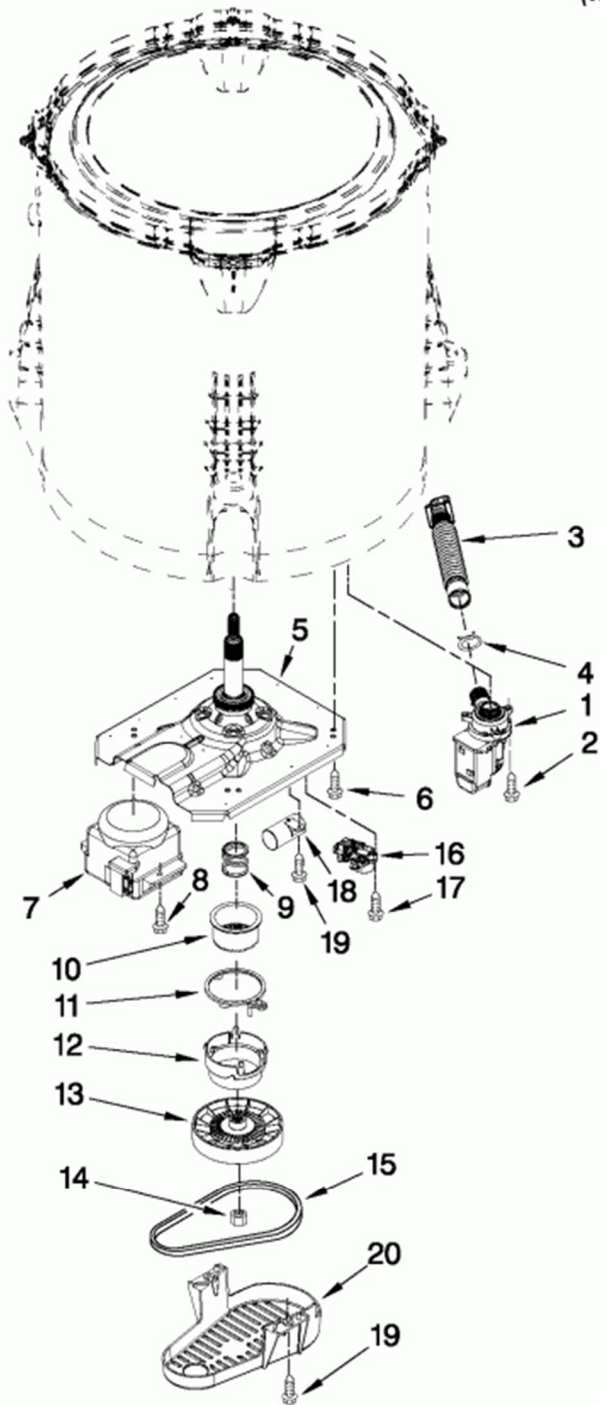

GEARCASE, MOTOR AND PUMP PARTS

For Models: 7MWTW5700YW1
(White)

FOR ORDERING INFORMATION REFER TO PARTS PRICE LIST

Guía	Descripción	Número
1	Drain Pump - 120V 60Hz	WPW10276397
2	Screw, 12-16 x 1-1/4 (2)	WPW10004910
3	Washer Tub-to-Pump Hose	W10899966
4	Hose Clamp	WP285655
5	GEARCASE	W11132267
6	Screw	WPW10249633
7	MOTOR-DRVE	W10836348
8	SCREW	W11685857
9	Washer Drive Pulley	W10721967
10	Washer Drive Pulley	W10721967
11	Washer Drive Pulley	W10721967
12	Washer Drive Pulley	W10721967
13	Washer Drive Pulley	W10721967
14	NUT	W10759923
15	Drive Belt	WPW10006384
16	Shift Actuator - 120V 60Hz	WPW10006355
17	SCREW	W11596033
18	CAPACITOR	W10804664
19	SCREW	W11573574
20	Shield	WPW10427633