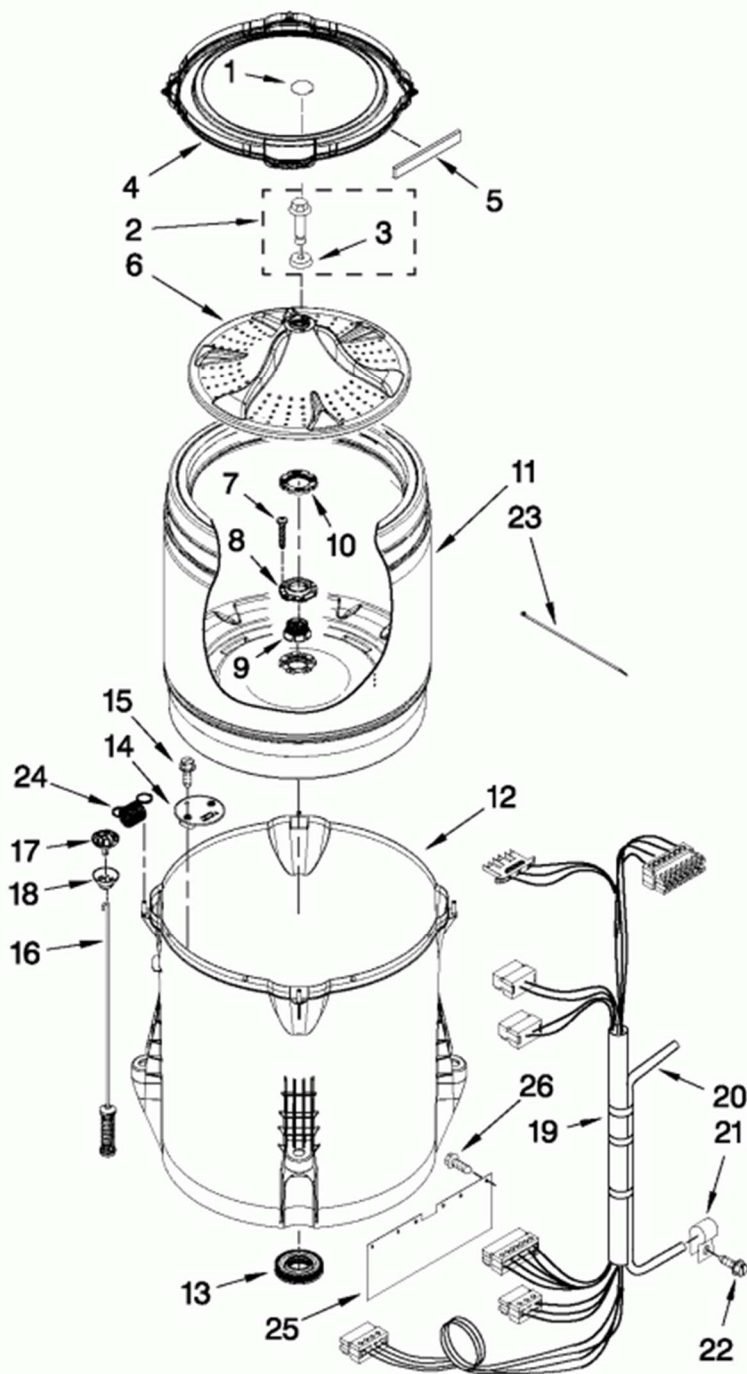

BASKET AND TUB PARTS

For Models: 7MWTW5700YW1
(White)

FOR ORDERING INFORMATION REFER TO PARTS PRICE LIST

W10450310

5

Guía	Descripción	Número
1	Cap	WPW10305259
2	Washplate Bolt	W10772621
3	Washer	WP3949550
4	Washer Tub Ring	WPW10215146
5	ABSORBER	W10205824
6	Washer Washplate	WPW10215115
7	Screw, 8-16 x 1.000	WP8533953
8	HUB	W10324651
9	HUB	W10324651
10	HUB	W10324651
11	BASKET	W10324650
12	TUB-OUTER	W10324648
13	SEAL-TUB	W10324647
14	Lint Filter	WPW10215093
15	Screw, 8-18 x 3/4 (2)	WP8533928
16	SUSPENSION	W10780051
17	Washing Machine Suspension Rod Kit	W10780048
18	USE WPL W10316397	W10256551
19	Wiring Harness	WPW10297443
20	Water Pressure Hose - Cut-to-Fit	WP353244
21	Clamp, Pressure Hose Retainer	W10005430
22	Dryer Screw	WPW10109200
23	Zip Tie	WPW10339879
24	Tub Centering Spring - 2 Pack	W10400895
25	SHIELD	W10392691
26	RETAINER	W10429200

CONSOLE AND DISPENSER PARTS

For Models: 7MWTW5700YW1
(White)

FOR ORDERING INFORMATION REFER TO PARTS PRICE LIST

W10450310

3

Guía	Descripción	Número
1	CONSOLE	W10329780
2	Control Knob - Chrome	WPW10251392
3	Control, Electric	WPW10269599
4	SCREW	W10853898
5	Console Clip	WP8312709
6	CNTRL-ELEC	W10480318
7	PANEL-REAR	W10420984
8	Screw	WP488729
9	Single Hex Head Screw	WP489069
10	SEAL	W10280079
11	Power Cord	WPW10525195
12	SCREW	W10846509
13	Dispenser Housing with Hot and Cold Water Inlet Valves	W11158805
14	Cold Water Valve	W11168740
15	Hot Water Valve	W11168743
16	HARNS-WIRE	W10240967
17	Screw	WP8281163
18	Dryer Screw	WPW10109200
19	Bezel	WPW10240946
20	Washer Dispenser Drawer	WPW10658443
21	Handle	WPW10287476
22	Screw, 8-18 x 1/2	WP9740848
23	SPACER	W10325119
24	D-Shaped Knob Insert	WP8536939
25	GROMMET	W10274524
26	SEAL	W10323092
27	HARNS-WIRE	W10285492