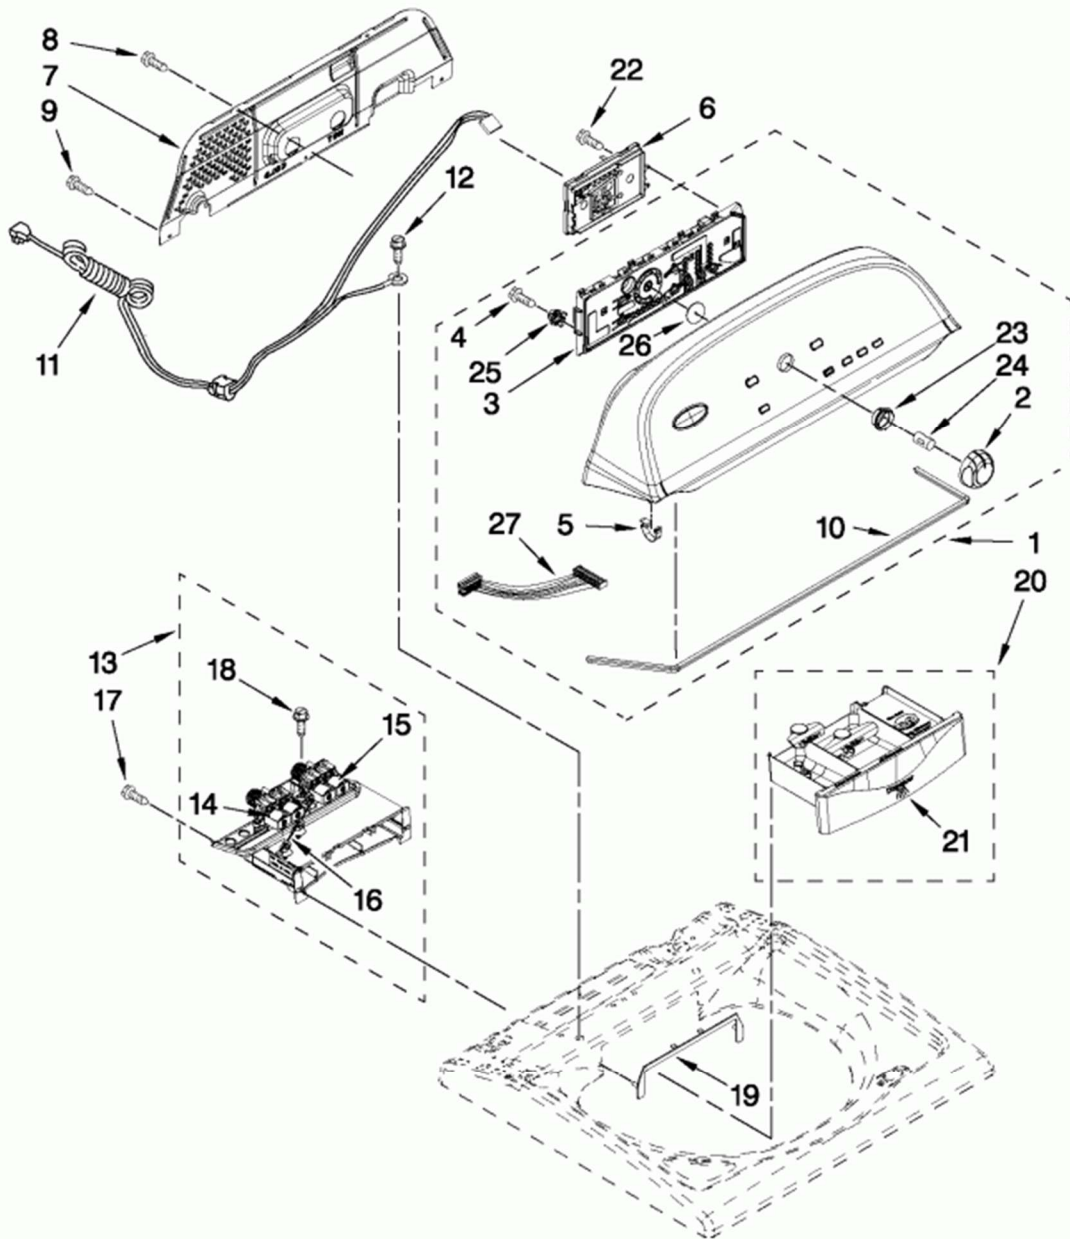

BASKET AND TUB PARTS

For Models: 7MWTW5700YW1
(White)

FOR ORDERING INFORMATION REFER TO PARTS PRICE LIST

W10450310

5

Guía	Descripción	Número
1	Cap	WPW10305259
2	Washplate Bolt	W10772621
3	Washer	WP3949550
4	Washer Tub Ring	WPW10215146
5	ABSORBER	W10205824
6	Washer Washplate	WPW10215115
7	Screw, 8-16 x 1.000	WP8533953
8	HUB	W10324651
9	HUB	W10324651
10	HUB	W10324651
11	BASKET	W10324650
12	TUB-OUTER	W10324648
13	SEAL-TUB	W10324647
14	Lint Filter	WPW10215093
15	Screw, 8-18 x 3/4 (2)	WP8533928
16	SUSPENSION	W10780051
17	Washing Machine Suspension Rod Kit	W10780048
18	USE WPL W10316397	W10256551
19	Wiring Harness	WPW10297443
20	Water Pressure Hose - Cut-to-Fit	WP353244
21	Clamp, Pressure Hose Retainer	W10005430
22	Dryer Screw	WPW10109200
23	Zip Tie	WPW10339879
24	Tub Centering Spring - 2 Pack	W10400895
25	SHIELD	W10392691
26	RETAINER	W10429200

CONSOLE AND DISPENSER PARTS

For Models: 7MWTW5700YW1
(White)

FOR ORDERING INFORMATION REFER TO PARTS PRICE LIST

W10450310

3

Guía	Descripción	Número
1	CONSOLE	W10329780
2	Control Knob - Chrome	WPW10251392
3	Control, Electric	WPW10269599
4	SCREW	W10853898
5	Console Clip	WP8312709
6	CNTRL-ELEC	W10480318
7	PANEL-REAR	W10420984
8	Screw	WP488729
9	Single Hex Head Screw	WP489069
10	SEAL	W10280079
11	Power Cord	WPW10525195
12	SCREW	W10846509
13	Dispenser Housing with Hot and Cold Water Inlet Valves	W11158805
14	Cold Water Valve	W11168740
15	Hot Water Valve	W11168743
16	HARNS-WIRE	W10240967
17	Screw	WP8281163
18	Dryer Screw	WPW10109200
19	Bezel	WPW10240946
20	Washer Dispenser Drawer	WPW10658443
21	Handle	WPW10287476
22	Screw, 8-18 x 1/2	WP9740848
23	SPACER	W10325119
24	D-Shaped Knob Insert	WP8536939
25	GROMMET	W10274524
26	SEAL	W10323092
27	HARNS-WIRE	W10285492