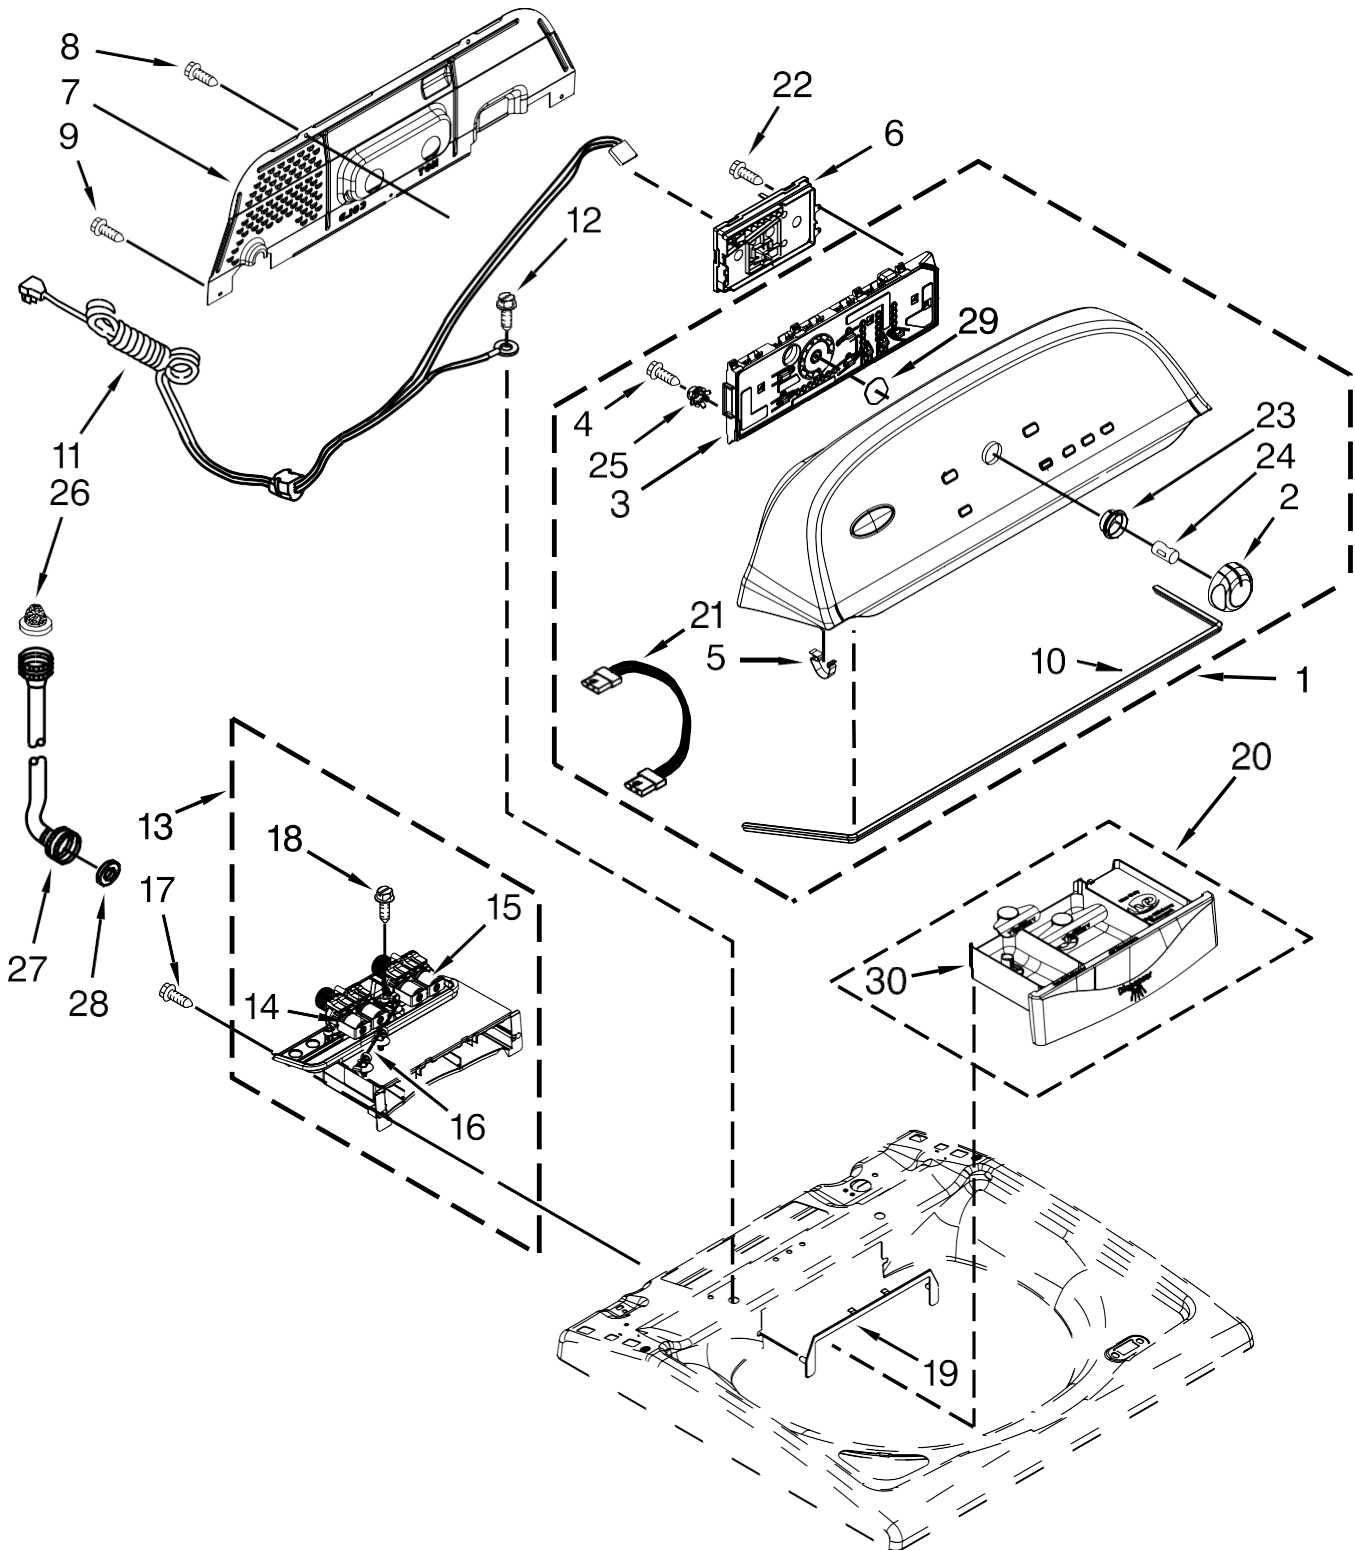

Lavadora Whirlpool 7MWTW5722BC0

<u>Illus.</u> <u>No.</u>	<u>Part No.</u>	<u>Description</u>
1		Literature Parts
	W10478095	Installation Instructions
	W10566775	Use & Care Guide
	W10468342	Tech Sheet
	W10331104	Quick Start Guide
	W10566789	Energy Guide
2	W10420433	Top
3	W10420432	Lid, Glass Assembly
4	9724509	Bumper, Lid
5	8563965	Hinge, Wire (L.H.)
6	8572974	Hinge, Wire (R.H.)
7	311932	Screw
8	W10420456	Strike, Lid Lock
9	W10339706	Screw
10	W10468332	Dispenser, Bleach

<u>Illus.</u> <u>No.</u>	<u>Part No.</u>	<u>Description</u>
11	W10420458	Bezel, Lid Lock
12	W10293293	Bearing, Lid Hinge (Right)
13	90016	Clip, Harness
14	W10238287	Latch, Lid Lock Assembly
15	8281163	Screw
16	W10270399	Hinge, Lid (Right)
17	W10420435	Cabinet
18	W10215098	Brace, Cabinet Top - Front
19	W10512626	Brace, Cabinet Top - Rear
20	1157158	Screw
21	W10248088	Lock, Top
22	W10397994	Foot, Leveling
23	W10250884	Panel Rear

<u>Illus.</u> <u>No.</u>	<u>Part No.</u>	<u>Description</u>
24	9740848	Screw
25	W10142728	Screw
26	W10215139	Cover, Harness
27	3400076	Screw
28	W10339879	Tie, Cable
29	W10221546	Hose, Outer Drain Assembly
30	W10280024	U-Bend, Drain Hose
31	356138	Clamp, Hose
32	W10414221	Damper, Sound
33	W10293653	Bearing, Lid Hinge (Left)
34	W10270398	Hinge, Lid (Left)

Lavadora Whirlpool 7MWTW5722BC0

<u>Illus.</u>		
<u>No.</u>	<u>Part No.</u>	<u>Description</u>
1	W10571564	Console Assembly
2		Knob, Control
	W10251394	Chrome
3	W10269599	User Interface
4	W10219342	Screw
5	8312709	Clip, Console
6	W10571578	Control Unit Assembly, Machine & Motor
7	W10420984	Panel, Console Rear Cover
8	3390647	Screw
9	1157158	Screw
10	W10280079	Seal, Console
11	W10525195	Cord, Power
12	3400076	Screw