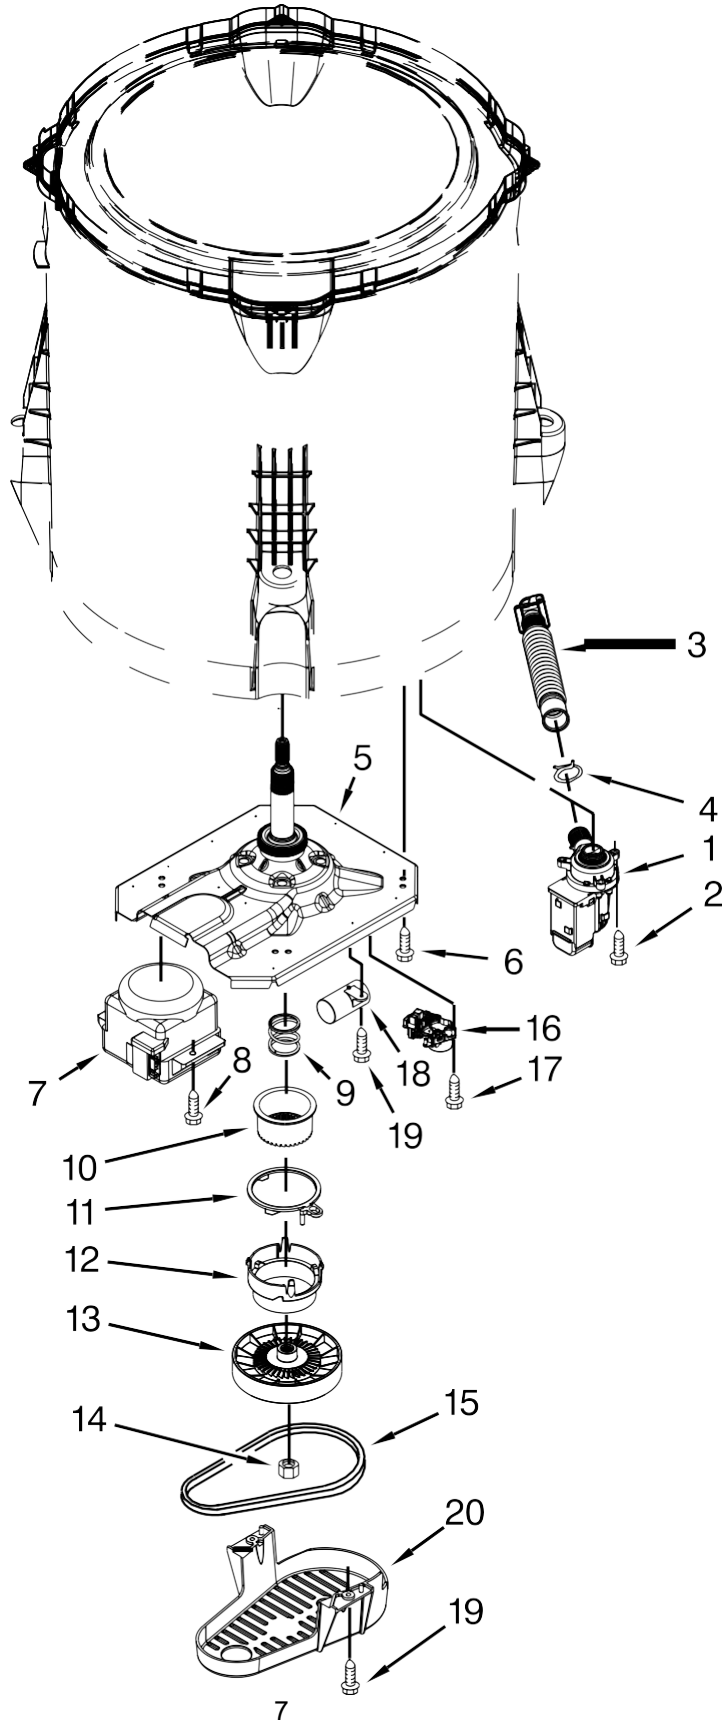

Lavadora Whirlpool 7MWTW5722BC0

Illus.

<u>No.</u>	<u>Part No.</u>	<u>Description</u>
1	W10465543	Pump Assembly, Drain
2	W10004910	Screw
3	W10215091	Hose, Inner Drain Assembly
4	8317496	Clamp, Hose
5	W10469845	Gearcase Assembly
6	W10249633	Screw
7	W10416660	Motor, Drive

Illus.

<u>No.</u>	<u>Part No.</u>	<u>Description</u>
8	W10094780	Screw
9	W10006382	Spring, Splutch
10	W10006352	Slider, Splutch
11	W10006353	Cam Ring, Splutch
12	W10006354	Cam, Splutch
13	W10006356	Pulley
14	W10163336	Nut, Pulley
15	W10006384	Belt, Drive

Illus.

<u>No.</u>	<u>Part No.</u>	<u>Description</u>
16	W10006355	Actuator, Shift
17	9741052	Screw
18	W10390446	Capacitor, Motor Run
19	357640	Screw
20	W10427633	Shield, Pulley Cover