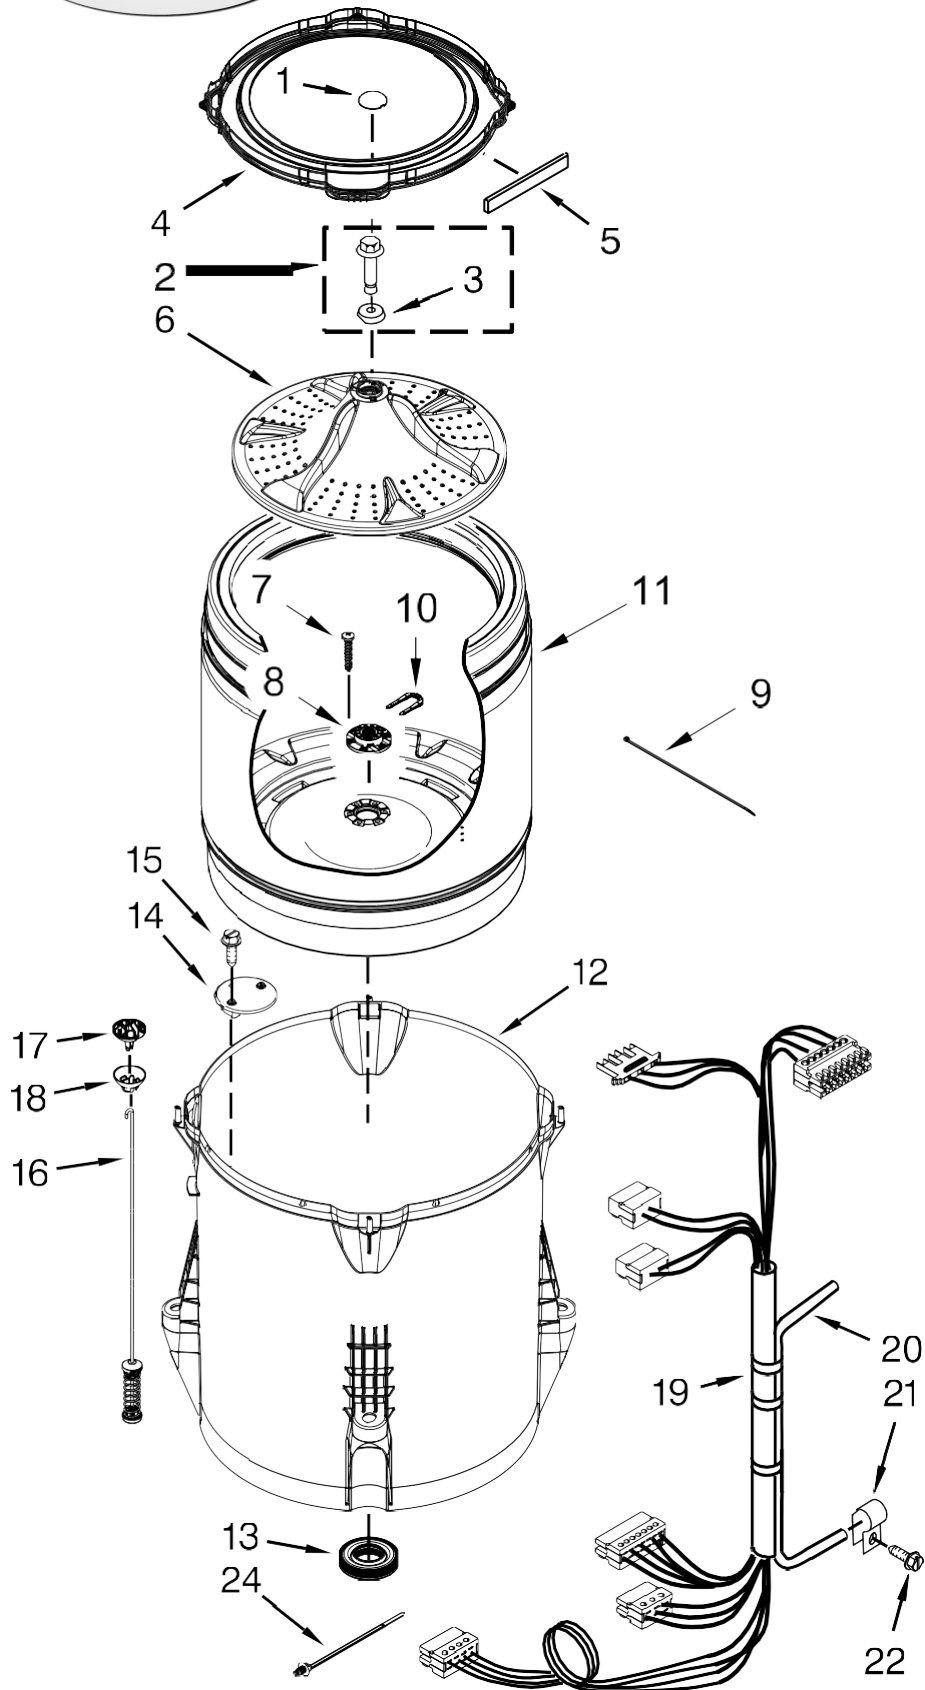

Lavadora Whirlpool 7MWTW5722BC1

<u>Illus.</u> <u>No.</u>	<u>Part No.</u>	<u>Description</u>
1	W10305259	Hinge, Spring Assembly
2	W10003790	Screw & Washer
3	3949550	Washer
4	W10215146	Tub Ring
5	W10205824	Absorber, Impact
6	W10215115	Impeller (Washplate)
7	8533953	Screw
8	W10396887	Hub - Driven, Basket
9	W10339879	Tie, Cable
10	W10402178	Retainer, Drive Block

<u>Illus.</u> <u>No.</u>	<u>Part No.</u>	<u>Description</u>
11	W10469848	Basket Assembly
12	W10238301	Tub
13	W10006371	Seal, Tub
14	W10215093	Filter, Drain Pump
15		Screw
	8533928	Stainless
16	W10257086	Damper Assembly, Tub Suspension (Set Of 4-Includes Items 17 & 18)
17	W10405423	Ball, Suspension (Set of 4 - Includes Suspension Bushings)

<u>Illus.</u> <u>No.</u>	<u>Part No.</u>	<u>Description</u>
18	W10256551	Bushing - Upper Suspension (Set of 4 - Includes Suspension Balls)
19	W10746356	Harness, Lower
20	8572540	Hose Pressure Switch
21	W10005430	Clamp, Cable
22	8533943	Screw
24	W10298887	Cable Tie