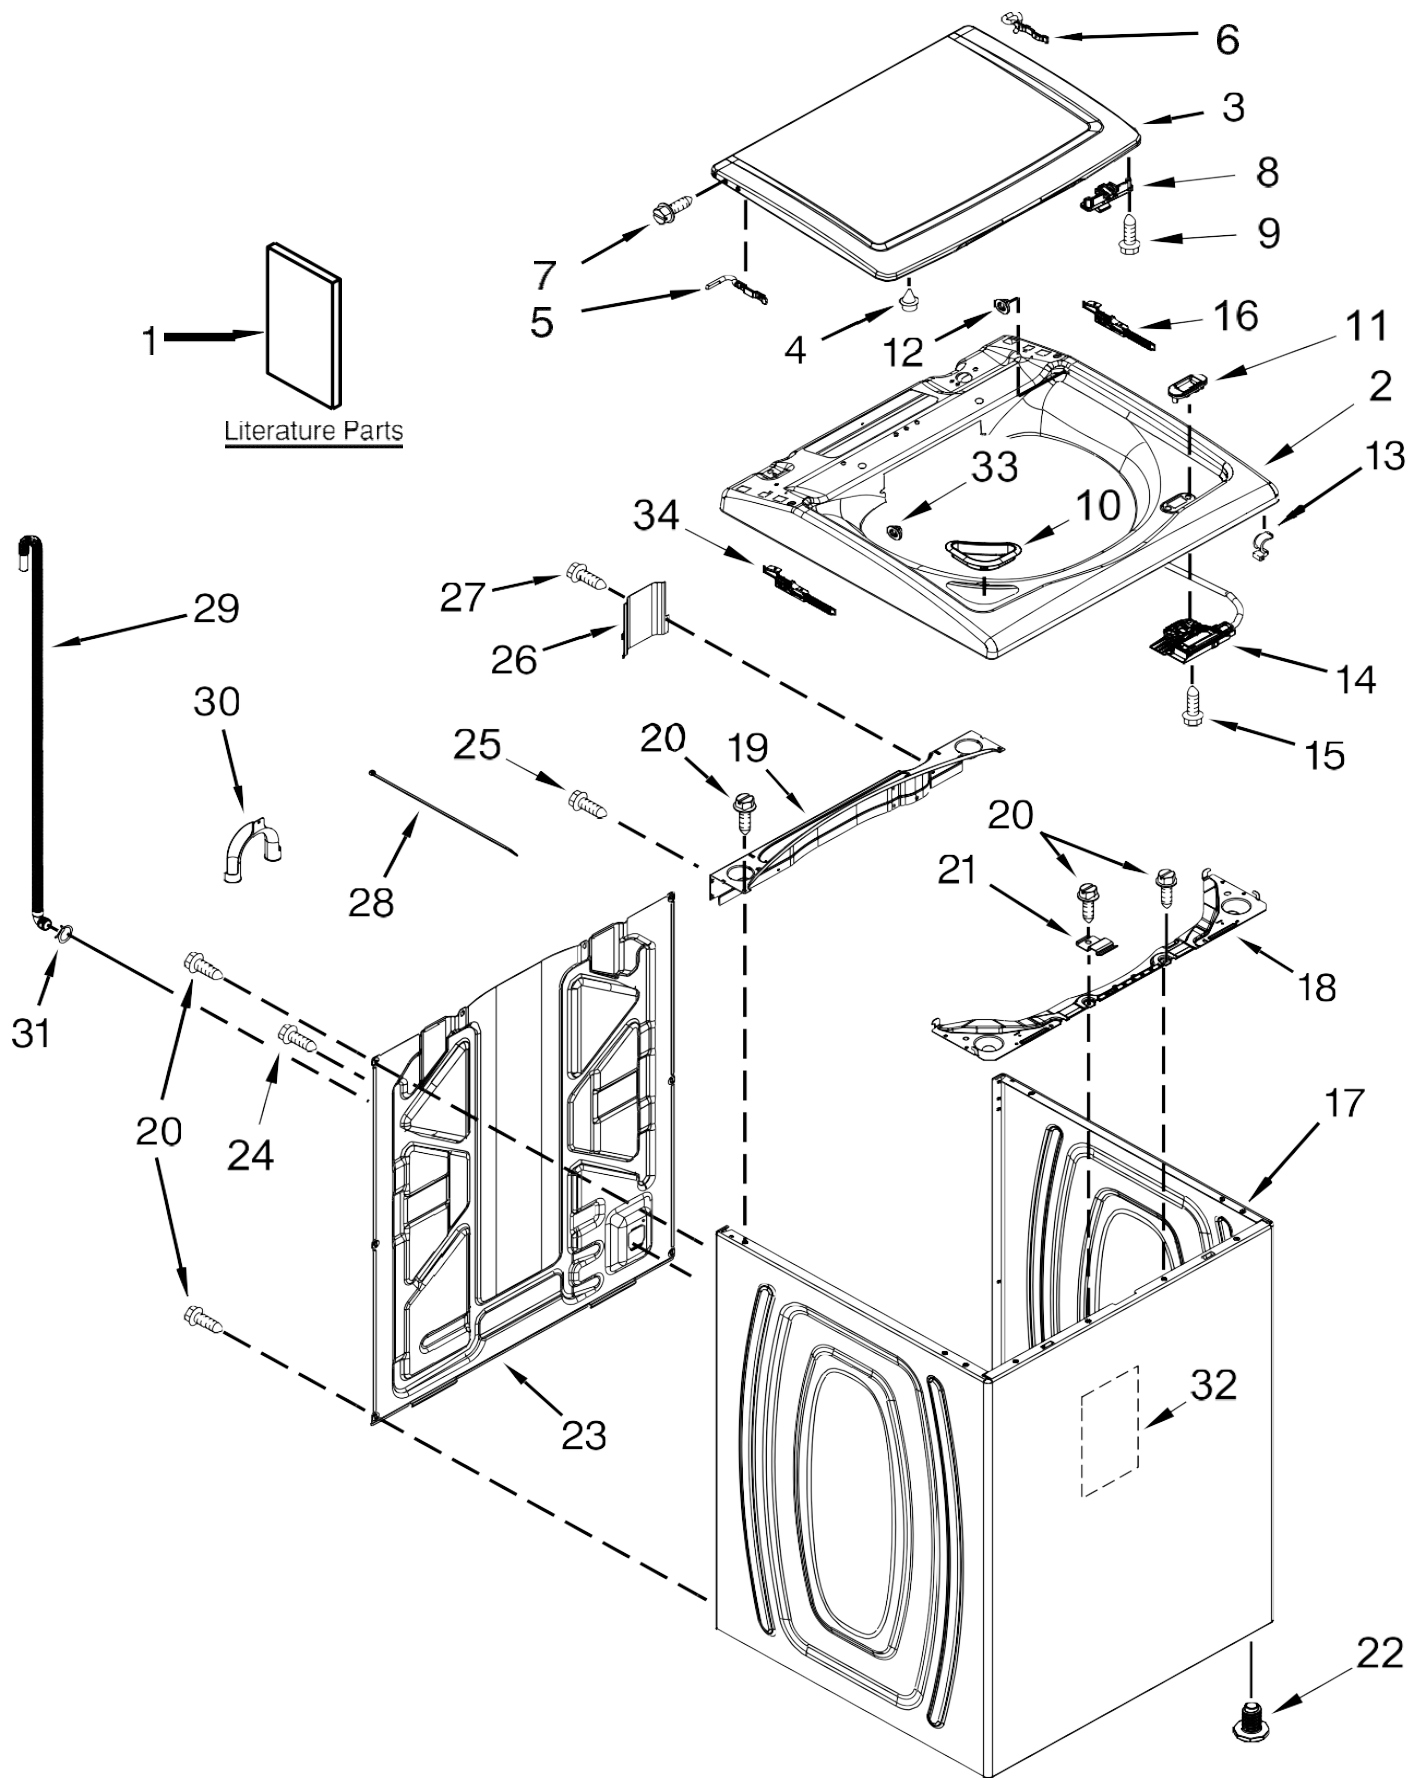

Lavadora Whirlpool 7MWTW5722BC1

Lavadora Whirlpool 7MWTW5722BC1

<u>Illus. No.</u>	<u>Part No.</u>	<u>Description</u>
1		Literature Parts
	W10478095	Installation Instructions
	W10566775	Use & Care Guide
	W10468342	Tech Sheet
	W10331104	Quick Start Guide
	W10566789	Energy Guide
2	W10420433	Top
3	W10420432	Lid, Glass Assembly
4	9724509	Bumper, Lid
5	8563965	Hinge, Wire (L.H.)
6	8572974	Hinge, Wire (R.H.)
7	311932	Screw
8	W10420456	Strike, Lid Lock
9	W10339706	Screw
10	W10468332	Dispenser, Bleach

<u>Illus. No.</u>	<u>Part No.</u>	<u>Description</u>
11	W10420458	Bezel, Lid Lock
12	W10293293	Bearing, Lid Hinge (Right)
13	90016	Clip, Harness
14	W10238287	Latch, Lid Lock Assembly
15	8281163	Screw
16	W10270399	Hinge, Lid (Right)
17	W10420435	Cabinet
18	W10215098	Brace, Cabinet Top- Front
19	W10512626	Brace, Cabinet Top- Rear
20	1157158	Screw
21	W10248088	Lock, Top
22	W10397994	Foot, Leveling
23	W10250884	Panel Rear

<u>Illus. No.</u>	<u>Part No.</u>	<u>Description</u>
24	9740848	Screw
25	W10142728	Screw
26	W10215139	Cover, Harness
27	3400076	Screw
28	W10339879	Tie, Cable
29	W10221546	Hose, Outer Drain Assembly
30	W10280024	U-Bend, Drain Hose
31	356138	Clamp, Hose
32	W10414221	Damper, Sound
33	W10293653	Bearing, Lid Hinge (Left)
34	W10270398	Hinge, Lid (Left)

Lavadora Whirlpool 7MWTW5722BC1

<u>Illus. No.</u>	<u>Part No.</u>	<u>Description</u>
1	W10571564	Console Assembly
2		Knob, Control
	W10251394	Chrome
3	W10269599	User Interface
4	W10219342	Screw
5	8312709	Clip, Console
6	W10809258	Control Unit Assembly, Machine & Motor
7	W10420984	Panel, Console Rear Cover
8	3390647	Screw
9	1157158	Screw
10	W10280079	Seal, Console
11	W10525195	Cord, Power
12	3400076	Screw