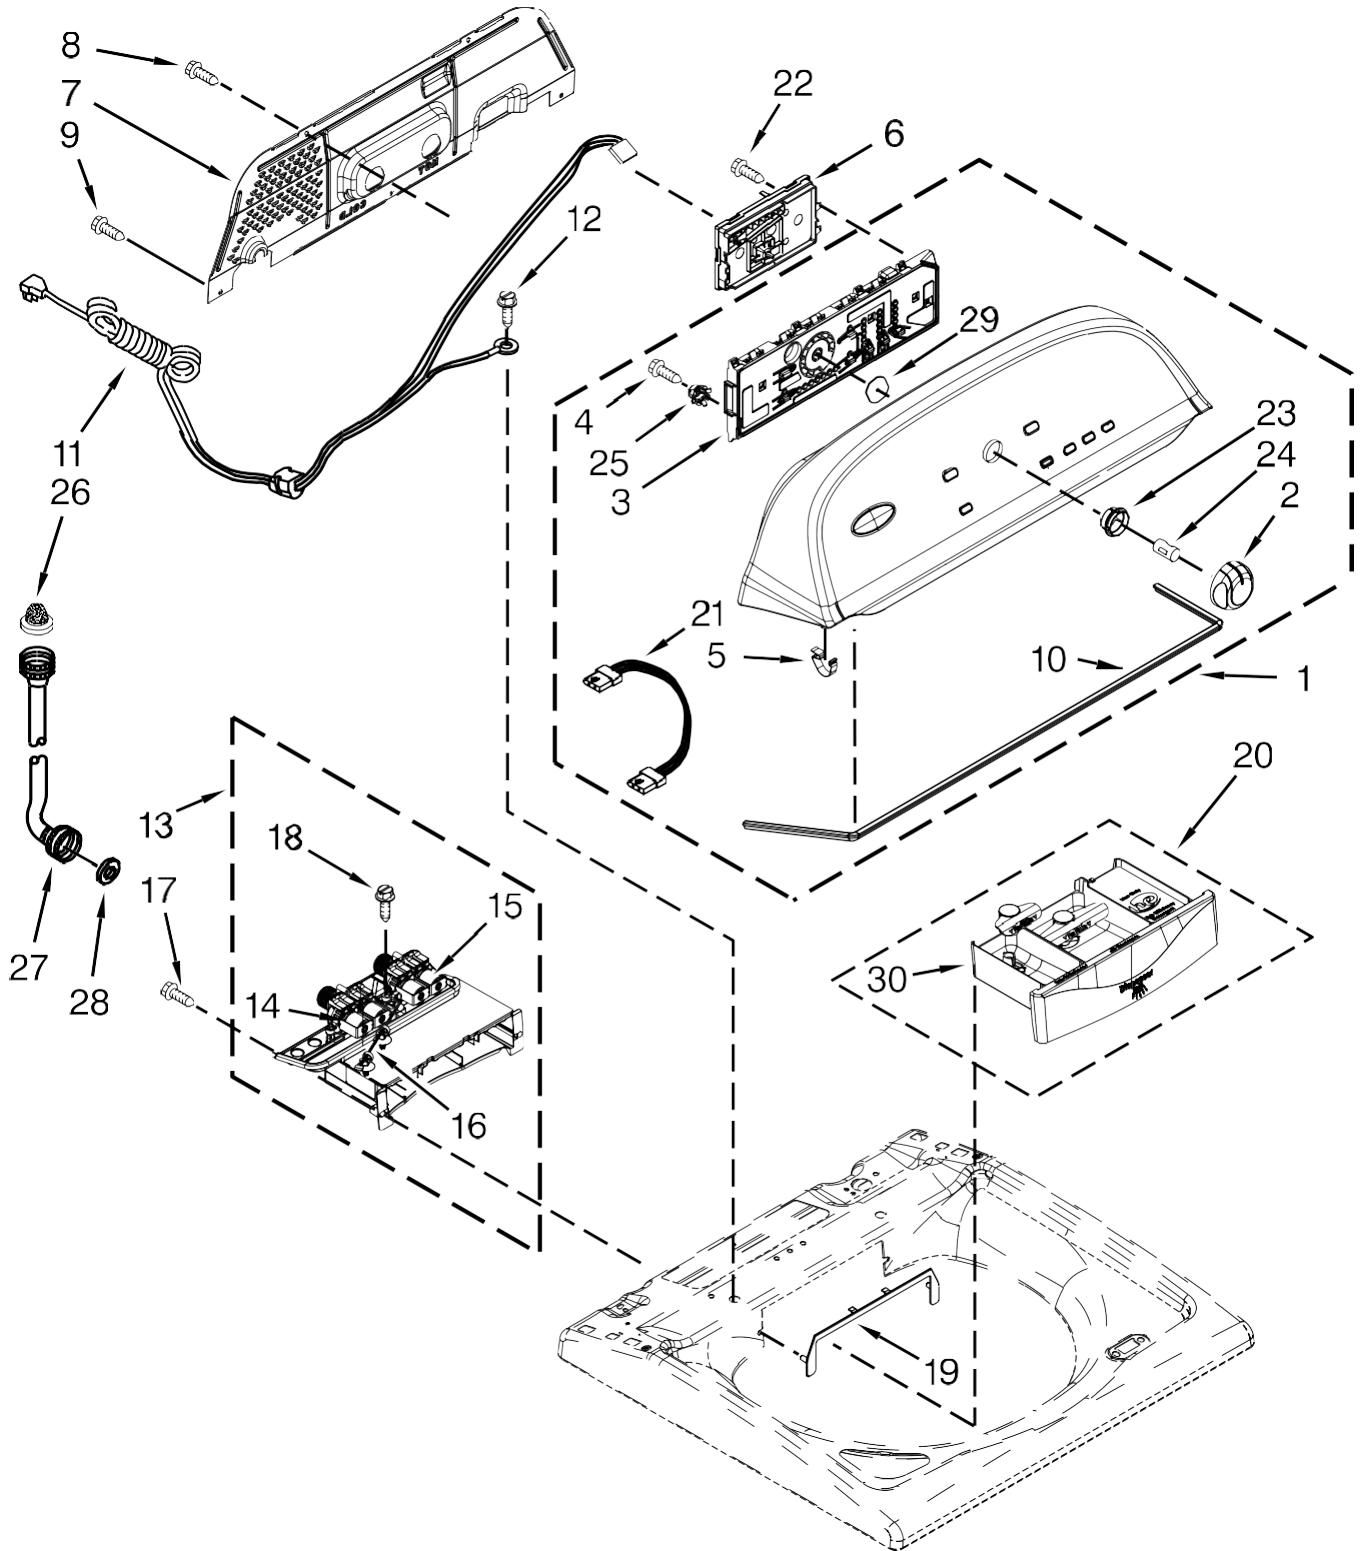

Lavadora Whirlpool 7MWTW5722BC1

Lavadora Whirlpool 7MWTW5722BC1

<u>Illus. No.</u>	<u>Part No.</u>	<u>Description</u>
1		Literature Parts
	W10478095	Installation Instructions
	W10566775	Use & Care Guide
	W10468342	Tech Sheet
	W10331104	Quick Start Guide
	W10566789	Energy Guide
2	W10420433	Top
3	W10420432	Lid, Glass Assembly
4	9724509	Bumper, Lid
5	8563965	Hinge, Wire (L.H.)
6	8572974	Hinge, Wire (R.H.)
7	311932	Screw
8	W10420456	Strike, Lid Lock
9	W10339706	Screw
10	W10468332	Dispenser, Bleach

<u>Illus. No.</u>	<u>Part No.</u>	<u>Description</u>
11	W10420458	Bezel, Lid Lock
12	W10293293	Bearing, Lid Hinge (Right)
13	90016	Clip, Harness
14	W10238287	Latch, Lid Lock Assembly
15	8281163	Screw
16	W10270399	Hinge, Lid (Right)
17	W10420435	Cabinet
18	W10215098	Brace, Cabinet Top- Front
19	W10512626	Brace, Cabinet Top- Rear
20	1157158	Screw
21	W10248088	Lock, Top
22	W10397994	Foot, Leveling
23	W10250884	Panel Rear

<u>Illus. No.</u>	<u>Part No.</u>	<u>Description</u>
24	9740848	Screw
25	W10142728	Screw
26	W10215139	Cover, Harness
27	3400076	Screw
28	W10339879	Tie, Cable
29	W10221546	Hose, Outer Drain Assembly
30	W10280024	U-Bend, Drain Hose
31	356138	Clamp, Hose
32	W10414221	Damper, Sound
33	W10293653	Bearing, Lid Hinge (Left)
34	W10270398	Hinge, Lid (Left)

Lavadora Whirlpool 7MWTW5722BC1

<u>Illus. No.</u>	<u>Part No.</u>	<u>Description</u>
1	W10571564	Console Assembly
2		Knob, Control
	W10251394	Chrome
3	W10269599	User Interface
4	W10219342	Screw
5	8312709	Clip, Console
6	W10809258	Control Unit Assembly, Machine & Motor
7	W10420984	Panel, Console Rear Cover
8	3390647	Screw
9	1157158	Screw
10	W10280079	Seal, Console
11	W10525195	Cord, Power
12	3400076	Screw