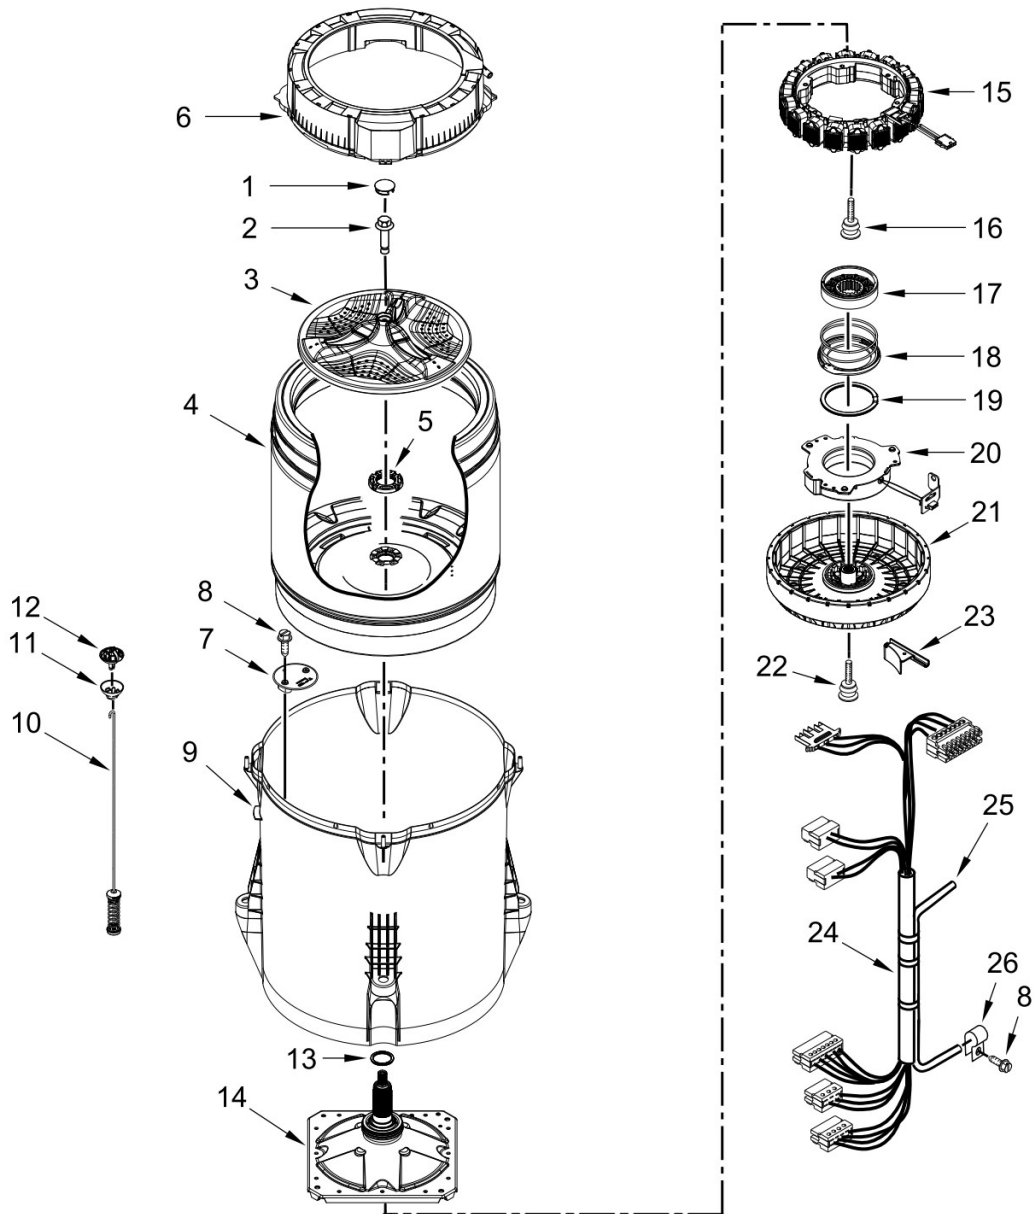

Lavadora Whirlpool 7MWTW7000EWO