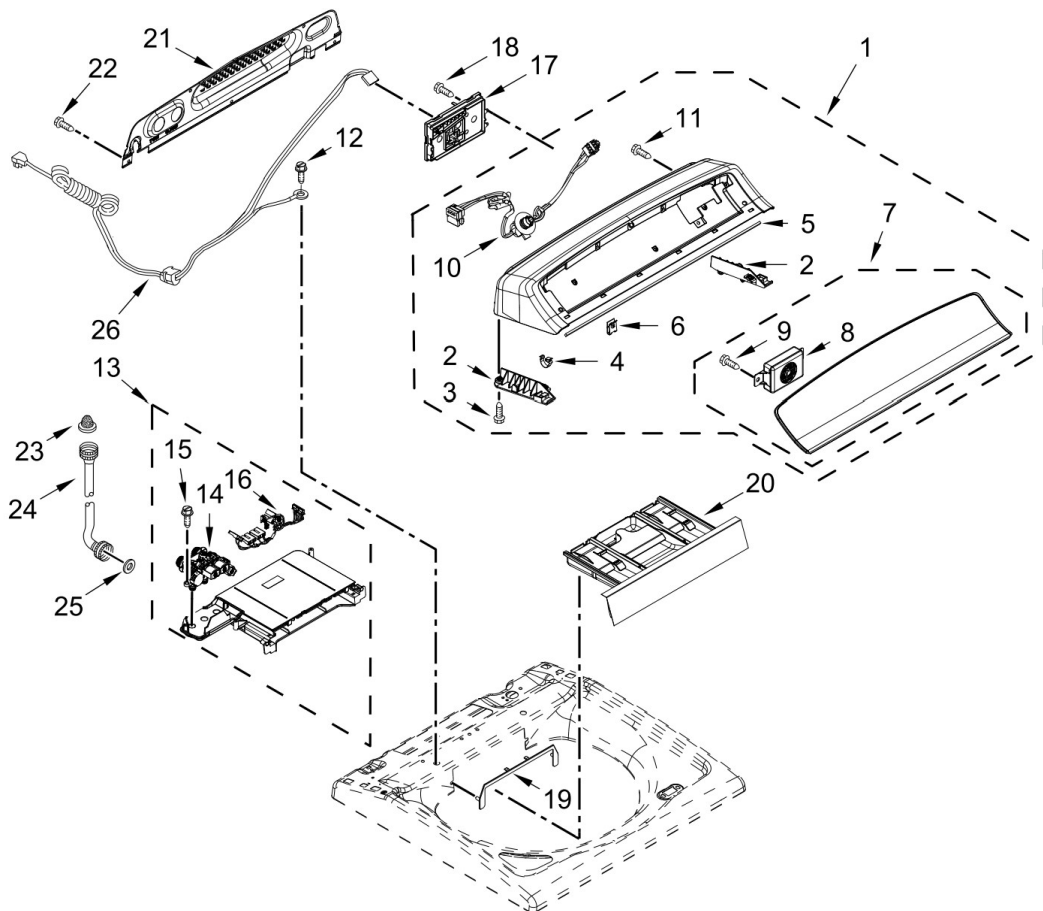

## TOP AND CABINET PARTS

<u>Illus. No.</u>	<u>Part No.</u>	<u>Description</u>
1		Literature Parts
	W10779529	Installation Instructions
	W10807201	Owners Manual
	W10607408	Tech Sheet
	W10806517	Energy Guide
	W10809786	Quick Start Guide
2		Top
	W10635913	White
3		Assembly, Lid (Glass)
	W10631106	White
4	9724509	Bumper, Lid
5	8563964	Hinge Arm, Lid
6	W10676603	Absorber, Sound
7	W10119828	Screw, Lid Hinge
8	W10142630	Clamp, Hose
9	W10594147	Hinge, Lid (Left)
	W10594148	Hinge, Lid (Right)
10		Dispenser, Bleach
	W10601839	White

<u>Illus. No.</u>	<u>Part No.</u>	<u>Description</u>
11		Bezel, Lid Lock
	W10630254	White
12		Spacer, Lid Hinge
	W10708964	White
13	90016	Clip, Harness
14		Assembly, Lid Lock
	W10787878	White
15	W10273971	Screw
16	693995	Screw
17		Cabinet
	W10676680	White
18		Brace, Cabinet Top - Front
	W10724131	White
19	W10512626	Brace, Cabinet Top - Rear
20	1157158	Screw
21		Badge
	W10387117	White
22	W10687506	Foot Assembly, Leveling
23	W10612644	Panel, Rear

## CONSOLE AND DISPENSER PARTS

<u>Illus. No.</u>	<u>Part No.</u>	<u>Description</u>	<u>Illus. No.</u>	<u>Part No.</u>	<u>Description</u>	<u>Illus. No.</u>	<u>Part No.</u>	<u>Description</u>
1	W10806833	Console White	11	12990204	Screw	21	W10611544	Panel, Console Rear Cover
2	W10631630	Console Mount (Left)	12	3400076	Screw	22	1157158	Screw
	W10631629	Console Mount (Right)	13	W10632533	Assembly, Housing	23	W10810281	Washer, Filter
3	W10219342	Screw	14	W10758829	Valve, Water Inlet	24		Hose, Water Inlet
4	8312709	Clip, Console	15	97787	Screw		W10194210	Cold Water
5	W10726624	Seal, Console	16	W10631226	Harness, Valve		W10194211	Hot Water
6	W10298336	Nut, "U"	17	W10625688	Control Unit Assembly, Machine and Motor	25	W10242307	Washer, Hose
7	W10791310	Assembly, Console	18	9740848	Screw	26	W10479821	Cord, Power
8	W10568405	Assembly, Speaker	19		Assembly, Dispenser Bezel			
9	W10728156	Screw		W10601841	White			
10	W10596717	Harness, UI	20		Assembly, Dispenser Drawer			
				W10794820	White			