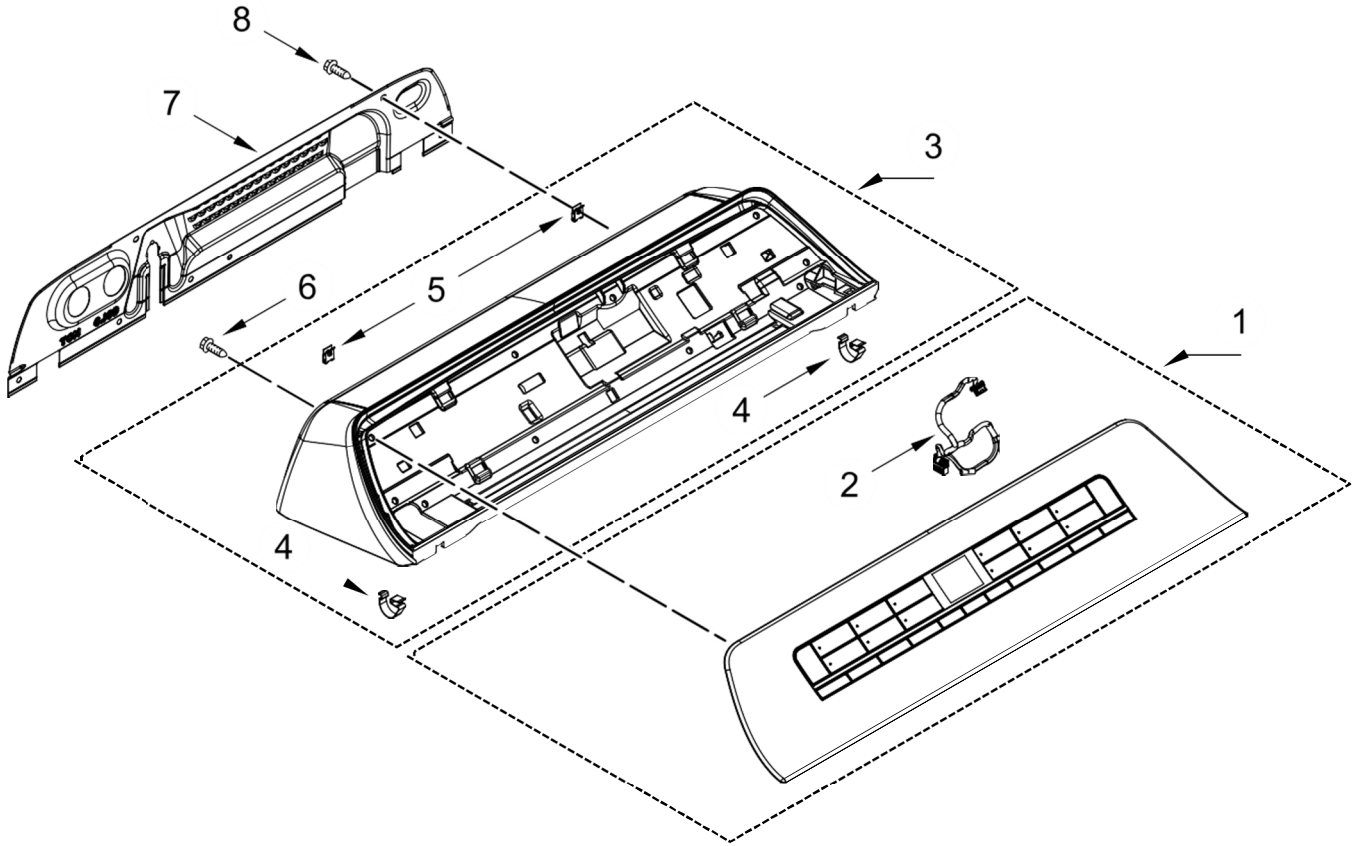

LAVADORA 7MWTW7120LW0