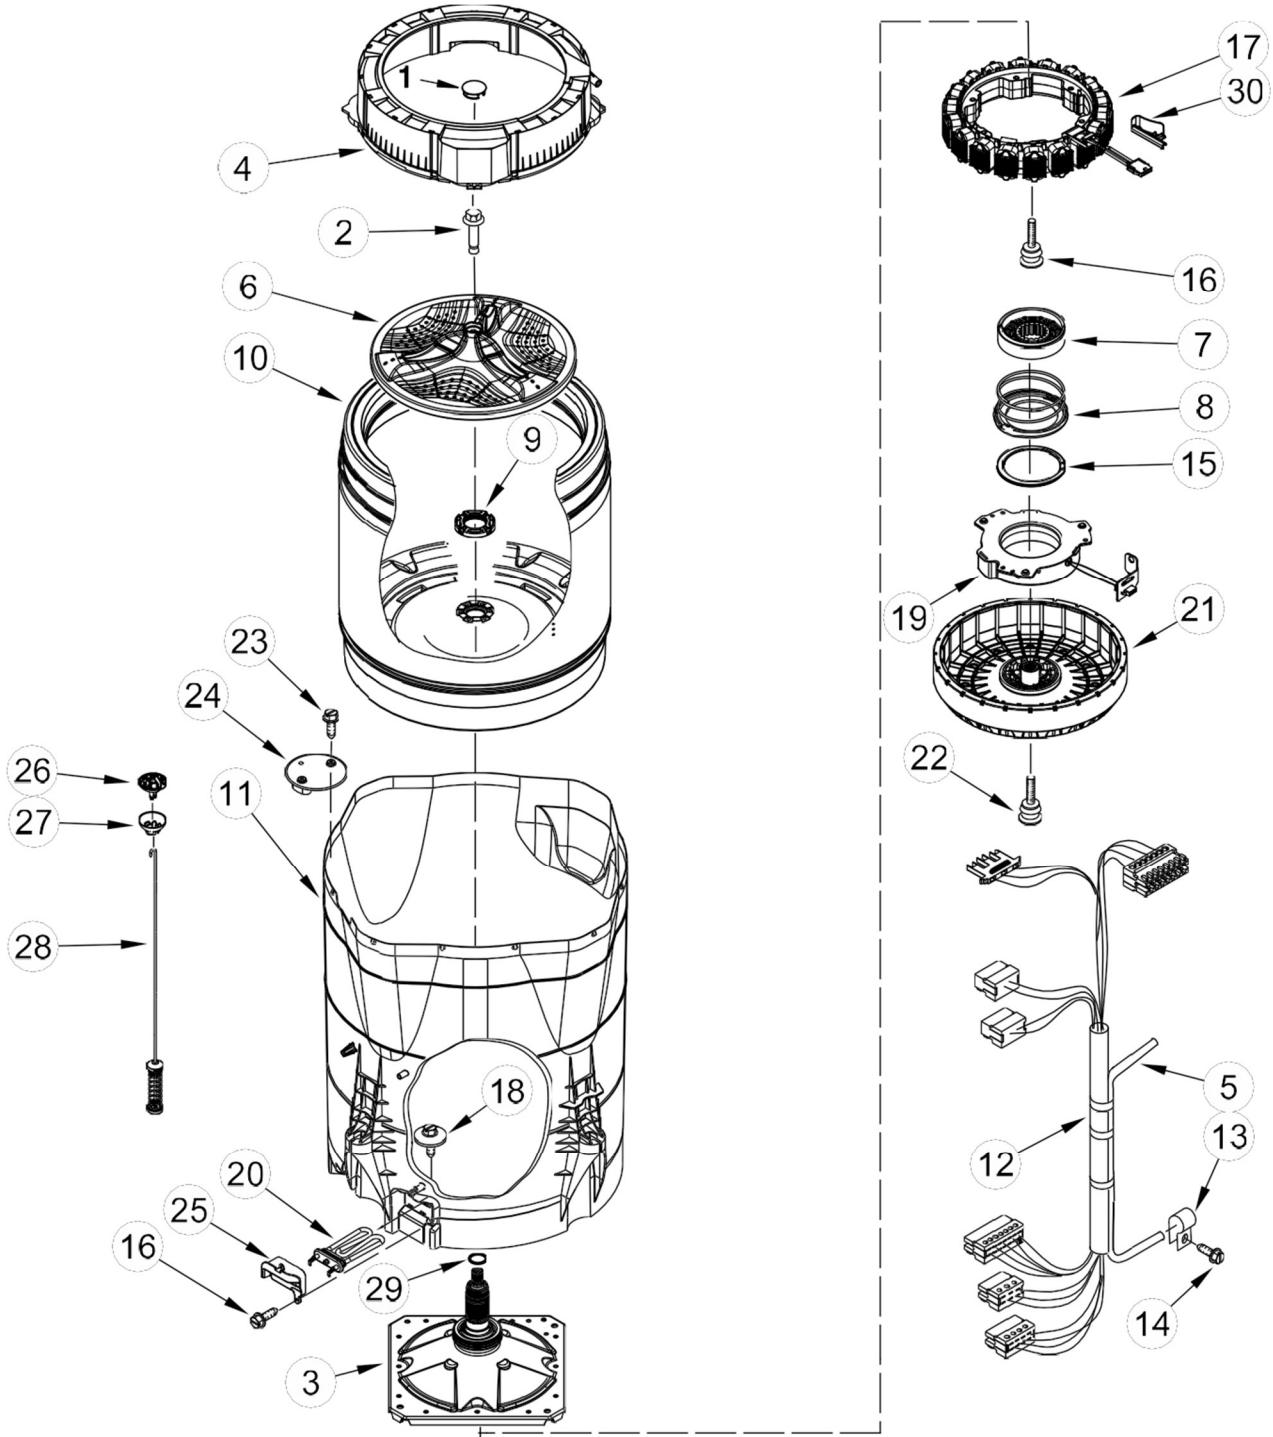

Lavadora Whirlpool 7MWTW7300EW0

<u>Illus.</u>	<u>No.</u>	<u>Part No.</u>	<u>Description</u>
	1	W10609549	Cap, Impeller
	2	W10625252	Screw
	3	W10447976	Assembly, Drive
	4	W10578861	Tub Ring
	5	W10753364	Hose PressureSwitch
	6	W10609476	Impeller (Washplate)
	7	W10447975	Slider
	8	W10006494	Assembly, Spring
	9	W10564013	Nut, Spin Tube
	10	W10586078	Basket Assembly
	11	W10512161	Tub
	12	W10780060	Harness, Lower
	13	W10005430	Clamp, Cable

<u>Illus.</u>	<u>No.</u>	<u>Part No.</u>	<u>Description</u>
	14	8533943	Screw
	15	W10275082	Ring, Snap
	16	W10644129	Screw
	17	W10579778	Stator, Motor
	18	W10743982	Screw
	19	W10447973	Assembly, Clutch
	20	W10325894	Heater, Tub
	21	W10447979	Rotor, Motor
	22	W10636382	Screw
	23	8533928	Screw
	24	W10215093	Filter, DrainPump
	25	W10297450	Cover, TubHeater

<u>Illus.</u>	<u>No.</u>	<u>Part No.</u>	<u>Description</u>
	26	W10583768	Ball, Suspension (Set of 4 - Includes Suspension Bushings)
	27	W10256551	Bushing - Upper Suspension (Set of 4 - Includes Suspension Balls)
	28	W10594082	Damper Assembly, Tub Suspension (Set Of 4-Includes Suspension Bushings and Suspension Balls)
	29	W10665342	Washer, Thrust
	30	W10673062	Harness Shield - Motor