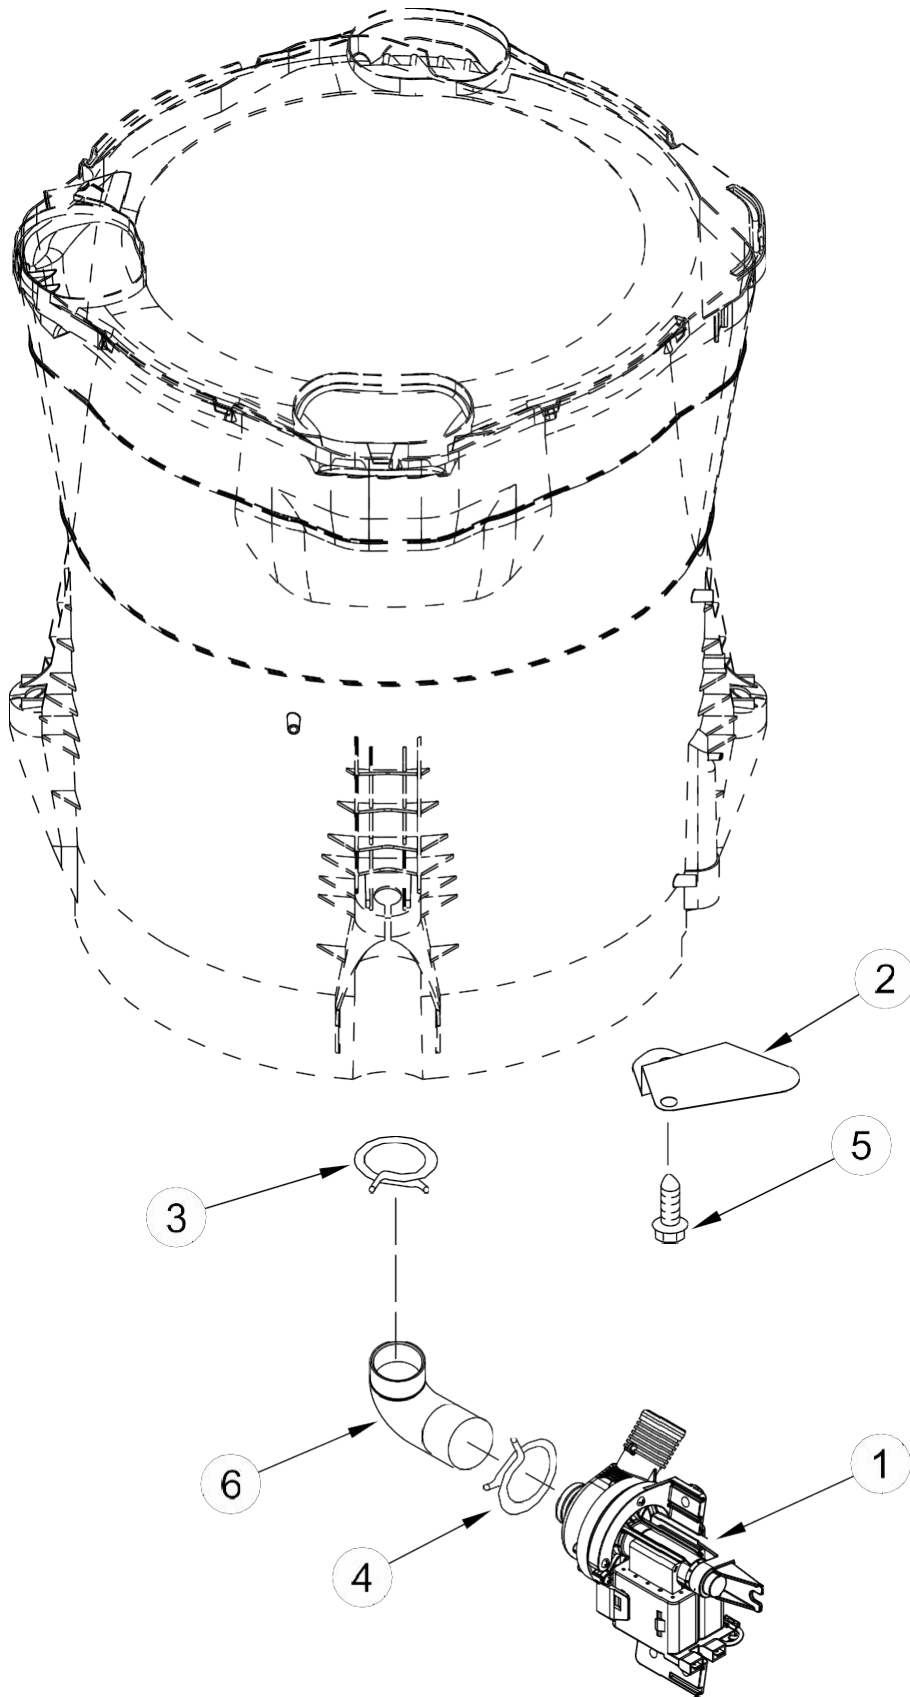

Lavadora Whirlpool 7MWTW7300EW0

<u>Illus.</u> <u>No.</u>	<u>Part No.</u>	<u>Description</u>
1	W10581874	Pump Assembly, Drain
2	W10637932	Shield, Heat

<u>Illus.</u> <u>No.</u>	<u>Part No.</u>	<u>Description</u>
3	W10142630	Clamp, Hose
4	8317496	Clamp, Hose

<u>Illus.</u> <u>No.</u>	<u>Part No.</u>	<u>Description</u>
5	W10004910	Screw
6	W10763259	Hose, Tub to Pump