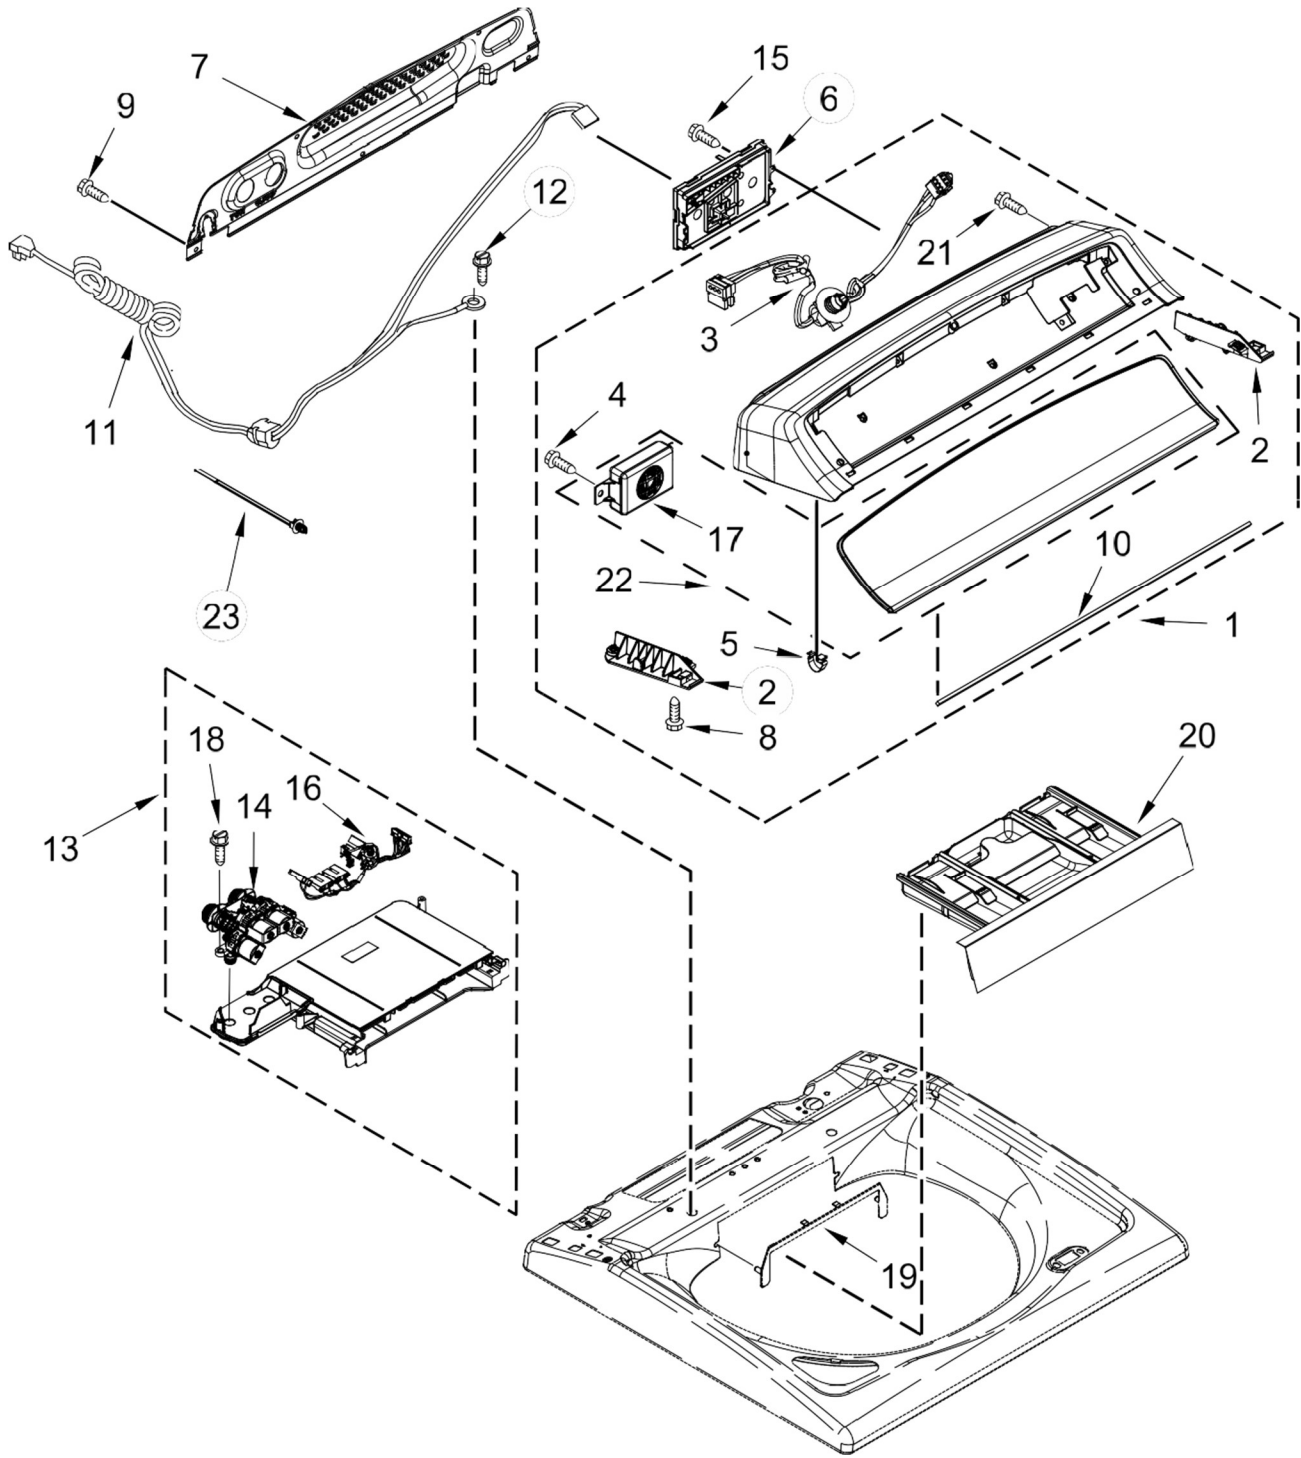

Lavadora Whirlpool 7MWTW7300EW0

<u>Illus.</u> <u>No.</u>	<u>Part No.</u>	<u>Description</u>	<u>Illus.</u> <u>No.</u>	<u>Part No.</u>	<u>Description</u>	<u>Illus.</u> <u>No.</u>	<u>Part No.</u>	<u>Description</u>
1	Literature Parts W10779529	Installation Instructions	10	Dispenser, Bleach W10601839		21		Badge
	W10807201 Owners Manual			White			W10387117	White
	W10607408 Tech Sheet		11	Bezel, Lid Lock W10630254		22	W10687506	Foot Assembly, Leveling
	W10806517 Energy Guide			White		23	W10612644	Panel, Rear
	W10809786 Quick Start Guide		12	Spacer, Lid Hinge		24	W10414221	Damper, Sound
2	Top			W10708964 White		25	W10142728	Screw
	W10635913 White		13	90016 Clip, Harness		26	W10676061	Cover, Harness
3	Assembly, Lid (Glass)		14	Assembly, Lid Lock		27	3400076	Screw
	W10631098 White			W10810403 White		28	W10339879	Tie, Cable
4	W10631074 Bumper, Lid		15	W10273971 Screw		29	W10221546	Hose, Outer Drain Assembly
5	8563965 Hinge, Wire (Left)		16	693995 Screw		30	W10280024	U-Bend, Drain Hose
6	8572974 Hinge, Wire (Right)		17	Cabinet		31	356138	Clamp, Hose
7	W10339706 Screw			W10697357 White		32	9740848	Screw
8	W10142630 Clamp, Hose		18	Brace, Cabinet Top - Front		33	311932	Screw
9	W10594141 Hinge, Lid (Left)			W10724131 White		34	W10688364	Absorber, Impact
	W10594142 Hinge, Lid (Right)		19	W10512626 Brace, Cabinet Top - Rear		35	8564458	Absorber, Impact
			20	1157158 Screw		36	W10676603	Absorber, Sound
						37	W10652930	Hose, Internal Drain

Lavadora Whirlpool 7MWTW7300EW0

<u>Illus. No.</u>	<u>Part No.</u>	<u>Description</u>
1	W10806842	Console White
2	W10631630	Console Mount (Left)
	W10631629	Console Mount(Right)
3	W10596717	Harness, UI
4	W10728156	Screw
5	8312709	Clip, Console
6	W10681033	Control Unit Assembly, Machine and Motor
7	W10611544	Panel, Console Rear Cover
8	W10219342	Screw