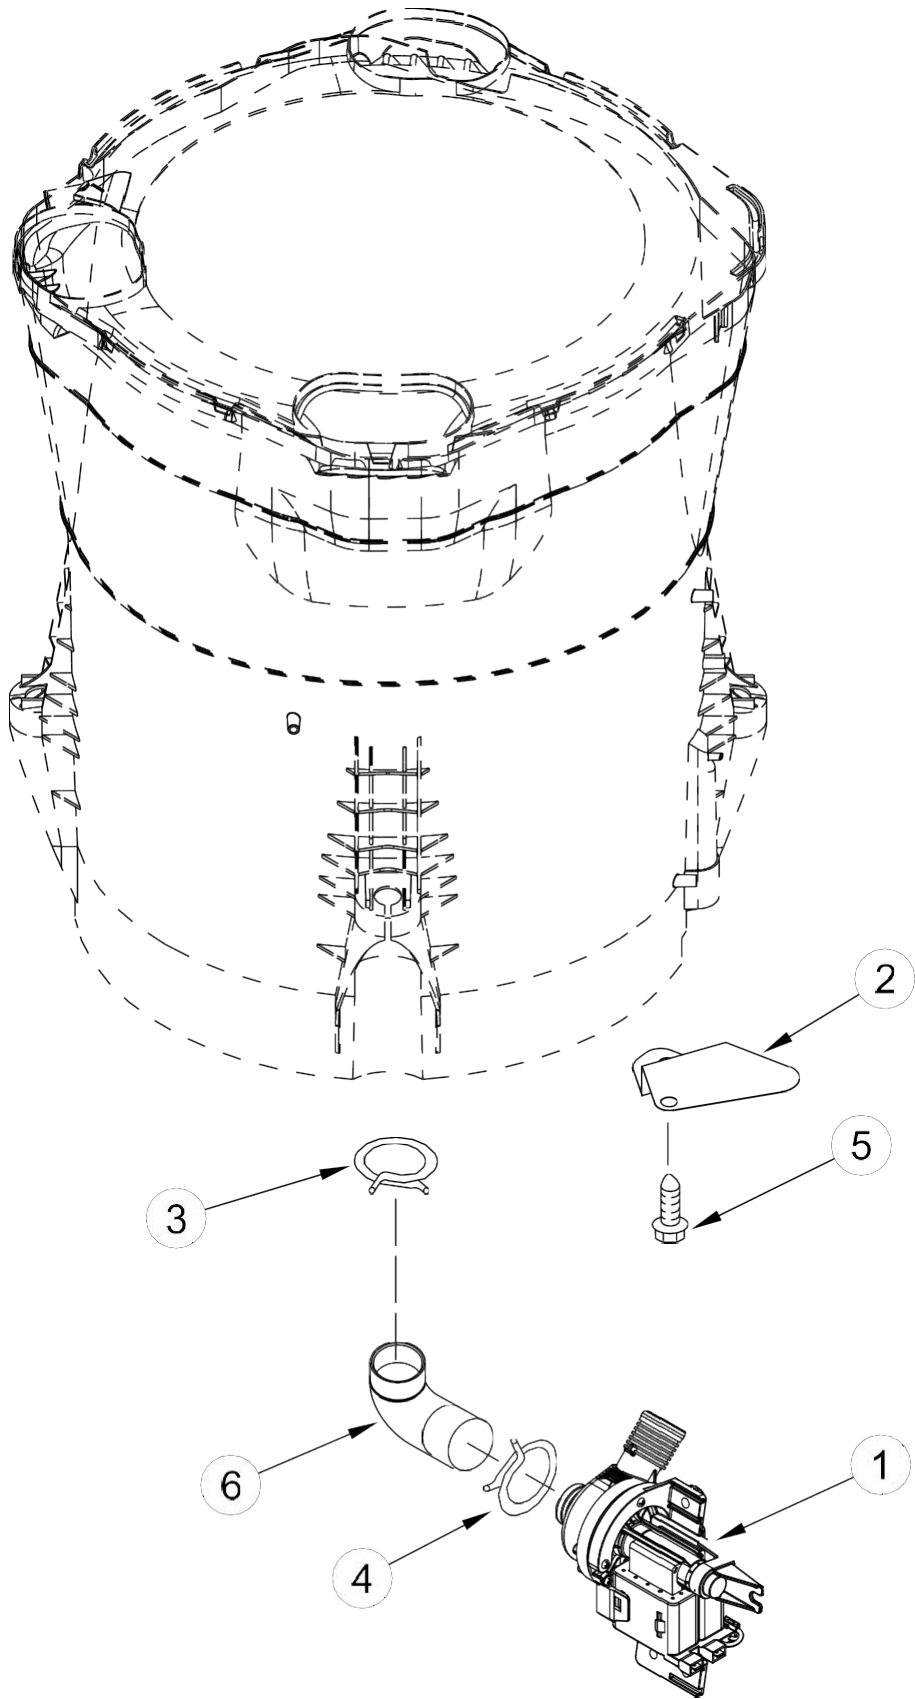

Lavadora Whirlpool 7MWTW7300EW1

<u>Illus.</u> <u>No.</u>	<u>Part No.</u>	<u>Description</u>
1	W10876600	Pump Assembly, Drain
2	W10637932	Shield, Heat

<u>Illus.</u> <u>No.</u>	<u>Part No.</u>	<u>Description</u>
3	W10142630	Clamp, Hose
4	8317496	Clamp, Hose

<u>Illus.</u> <u>No.</u>	<u>Part No.</u>	<u>Description</u>
5	W10004910	Screw
6	W10763259	Hose, Tub to Pump