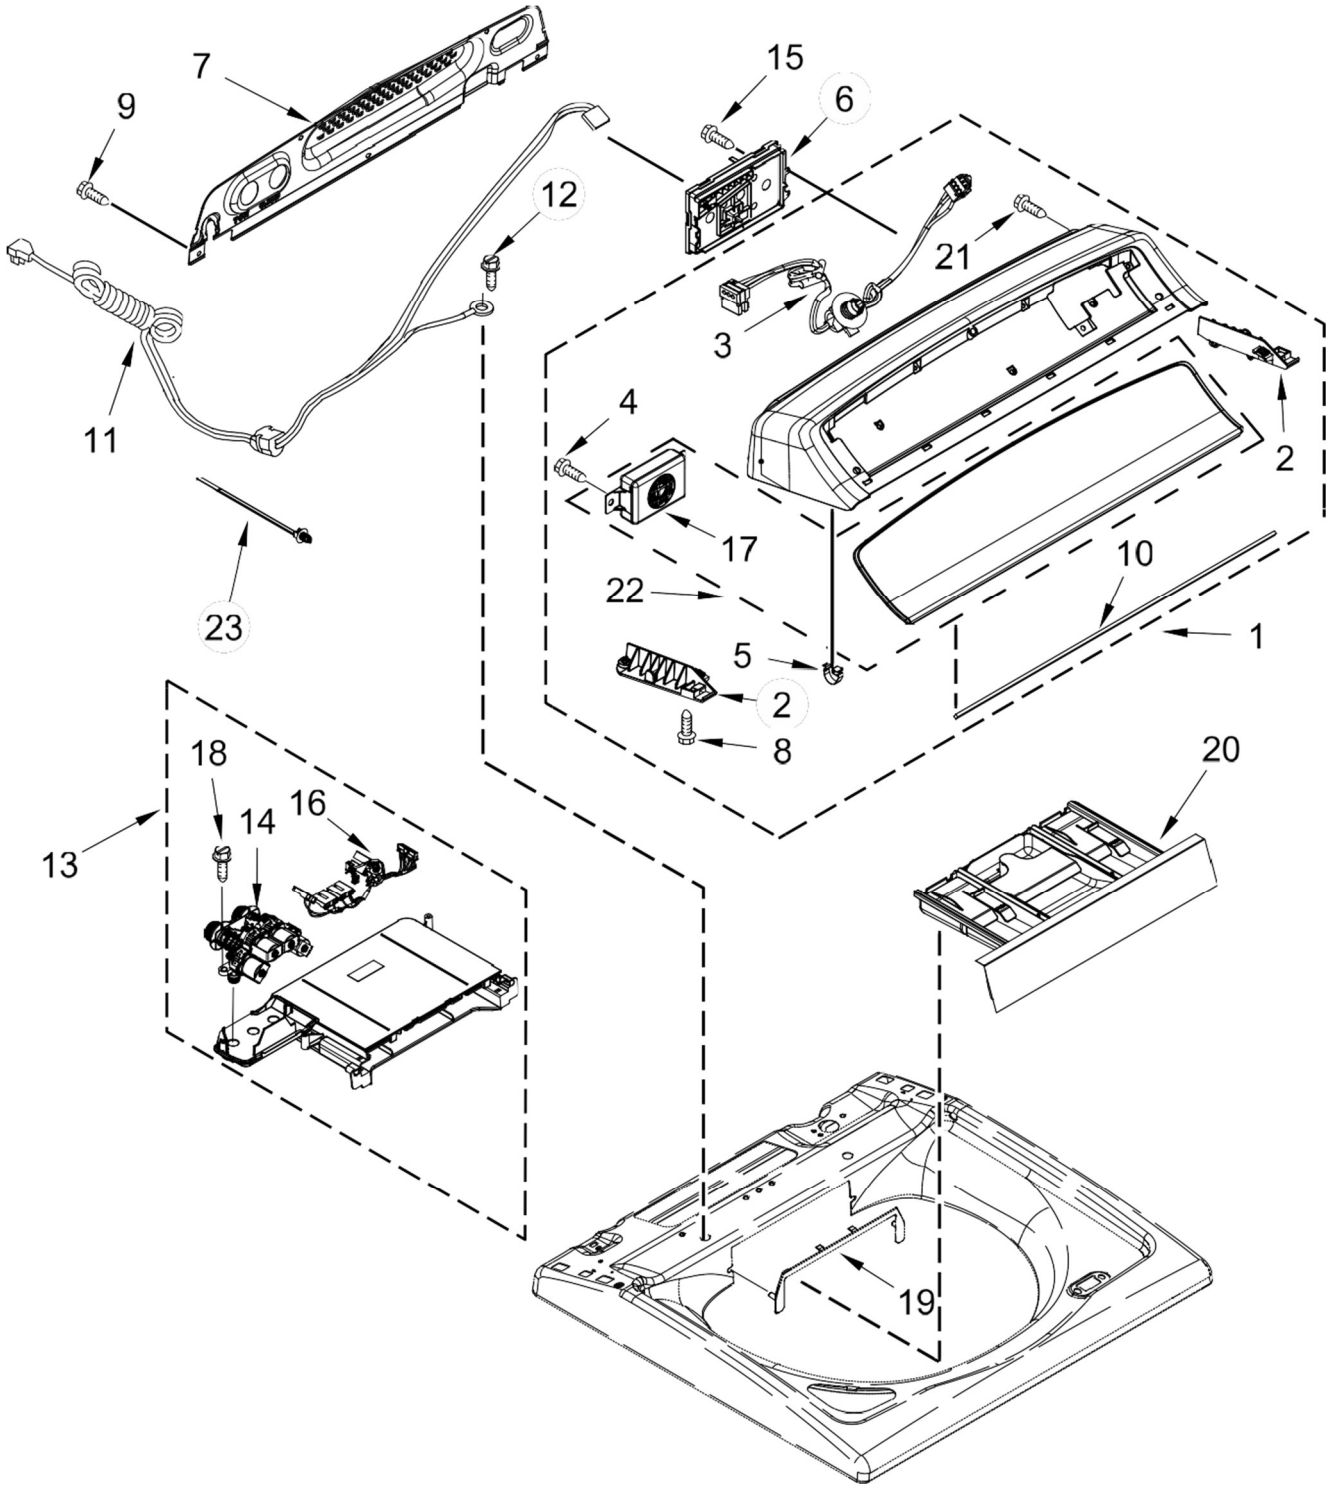

## Lavadora Whirlpool 7MWTW7300EW1

<u>Illus. No.</u>	<u>Part No. Description</u>	<u>Illus. No.</u>	<u>Part No. Description</u>	<u>Illus. No.</u>	<u>Part No. Description</u>
1	Literature Parts W10779529 InstallationInstructions W10807201 Owners Manual W10607408 Tech Sheet W10806517 Energy Guide W10809786 Quick Start Guide	10	Dispenser, BleachW10601839 White	21	Badge W10387117 White
2	Top W10635913 White	11	Bezel, Lid Lock W10630254 White	22	W10687506 Foot Assembly, Leveling
3	Assembly, Lid (Glass) W10631098 White	12	Spacer, Lid Hinge W10708964 White	23	W10612644 Panel, Rear
4	W10631074 Bumper, Lid	13	90016 Clip, Harness	24	W10414221 Damper, Sound
5	8563965 Hinge, Wire (Left)	14	Assembly, Lid Lock W10787878 White	25	W10142728 Screw
6	8572974 Hinge, Wire (Right)	15	W10273971 Screw	26	W10676061 Cover, Harness
7	W10339706 Screw	16	693995 Screw	27	3400076 Screw
8	W10142630 Clamp, Hose	17	Cabinet W10697357 White	28	W10339879 Tie, Cable
9	W10594141 Hinge, Lid (Left) W10594142 Hinge, Lid (Right)	18	Brace, Cabinet Top - Front W10724131 White	29	W10221546 Hose, Outer Drain Assembly
		19	W10512626 Brace, Cabinet Top - Rear	30	W10280024 U-Bend, Drain Hose
		20	1157158 Screw	31	356138 Clamp, Hose
				32	9740848 Screw
				33	311932 Screw
				34	W10688364 Absorber, Impact
				35	8564458 Absorber, Impact
				36	W10676603 Absorber, Sound
				37	W10859659 Hose, Internal Drain

Lavadora Whirlpool 7MWTW7300EW1

<u>Illus. No.</u>	<u>Part No.</u>	<u>Description</u>
1	Console W10908065 White	
2	W10631630 Console Mount (Left) W10631629 Console Mount(Right)	
3	W10596717 Harness, UI	
4	W10728156 Screw	
5	8312709 Clip, Console	
6	W11033190 Control Unit Assembly, Machine and Motor	
7	W10611544 Panel, Console Rear Cover	
8	W10219342 Screw	