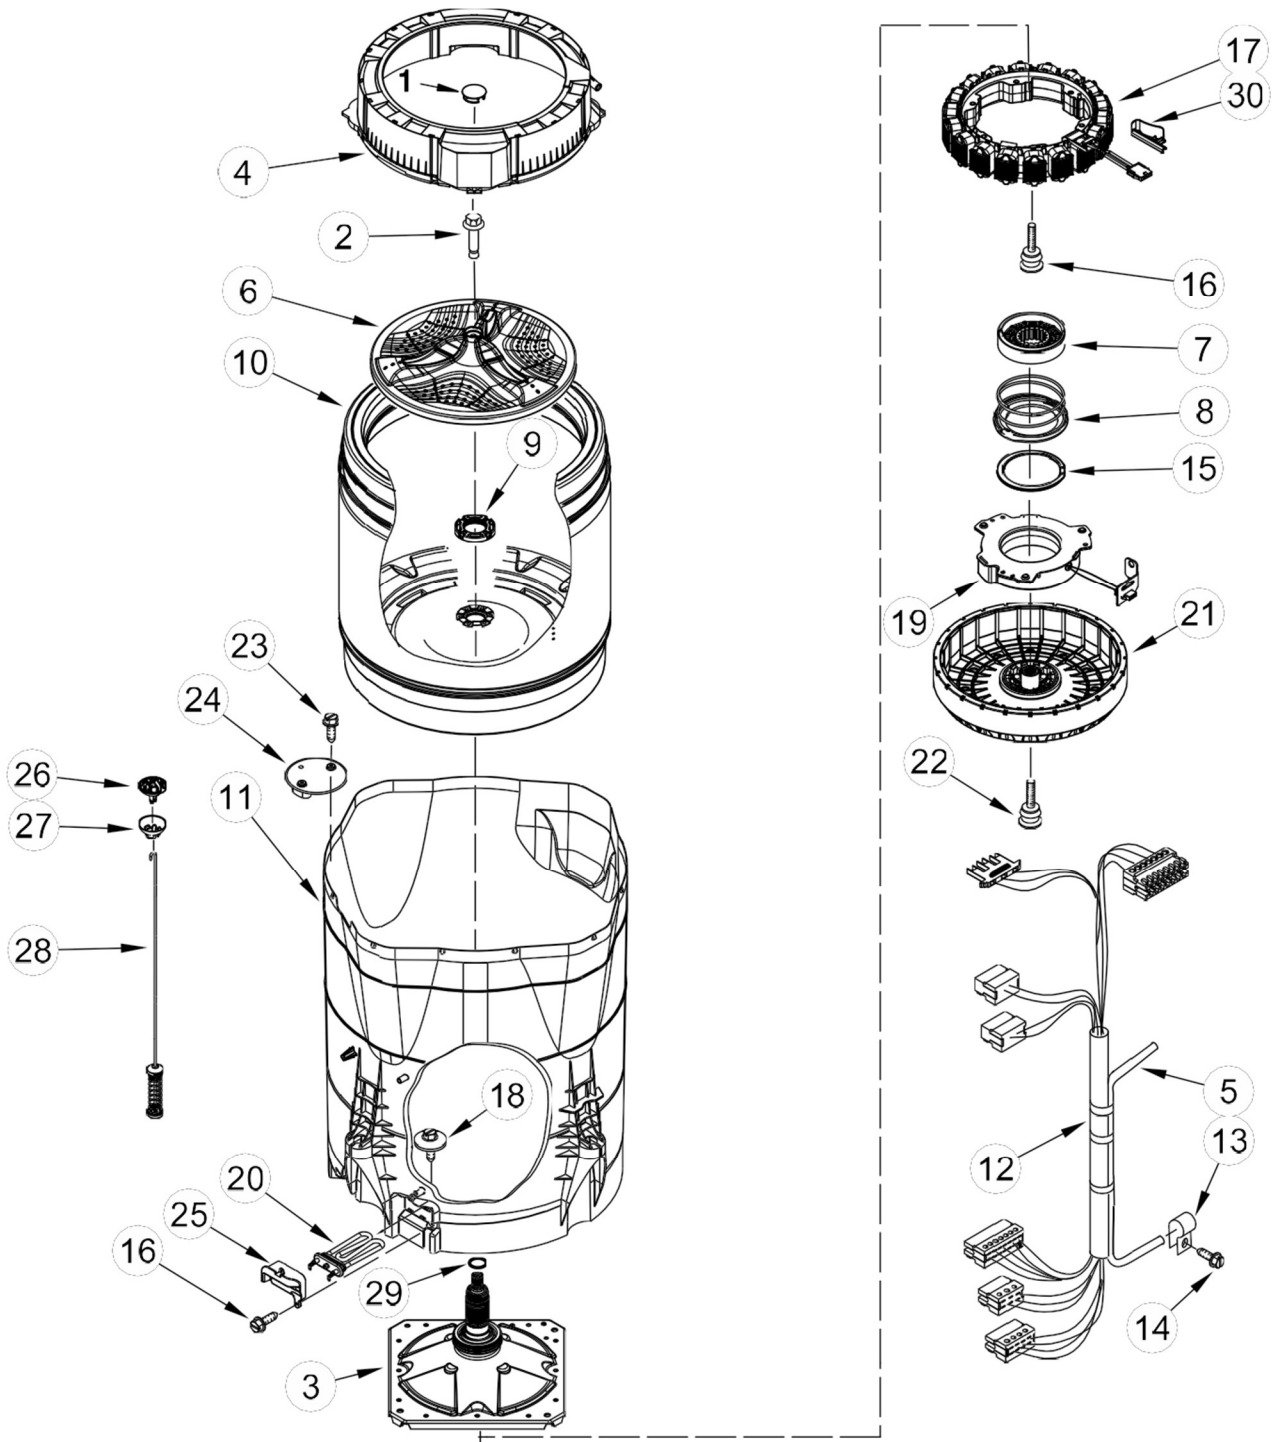

Lavadora Whirlpool 7MWTW7300EW1

<u>Illus.</u> <u>No.</u>	<u>Part No.</u>	<u>Description</u>
1	W10609549	Cap, Impeller
2	W10625252	Screw
3	W10811956	Assembly, Drive
4	W10578861	Tub Ring
5	W10753364	Hose PressureSwitch
6	W10752283	Impeller (Washplate)
7	W10447975	Slider
8	W10006494	Assembly, Spring
9	W10564013	Nut, Spin Tube
10	W10586078	Basket Assembly
11	W10512161	Tub
12	W10777954	Harness, Lower
13	W10005430	Clamp, Cable

<u>Illus.</u> <u>No.</u>	<u>Part No.</u>	<u>Description</u>
14	8533943	Screw
15	W10275082	Ring, Snap
16	W10644129	Screw
17	W10579778	Stator, Motor
18	W10743982	Screw
19	W10447973	Assembly, Clutch
20	W11041462	Heater, Tub
21	W10447979	Rotor, Motor
22	W10636382	Screw
23	8533928	Screw
24	W10215093	Filter, DrainPump
25	W10297450	Cover, TubHeater

<u>Illus.</u> <u>No.</u>	<u>Part No.</u>	<u>Description</u>
26	W10583768	Ball, Suspension (Set of 4 - Includes Suspension Bushings)
27	W10256551	Bushing - Upper Suspension (Set of 4 - Includes Suspension Balls)
28	W11027215	Damper Assembly, Tub Suspension (Set Of 4-Includes Suspension Bushings and Suspension Balls)
29	W10665342	Washer, Thrust
30	W10673062	Harness Shield -Motor