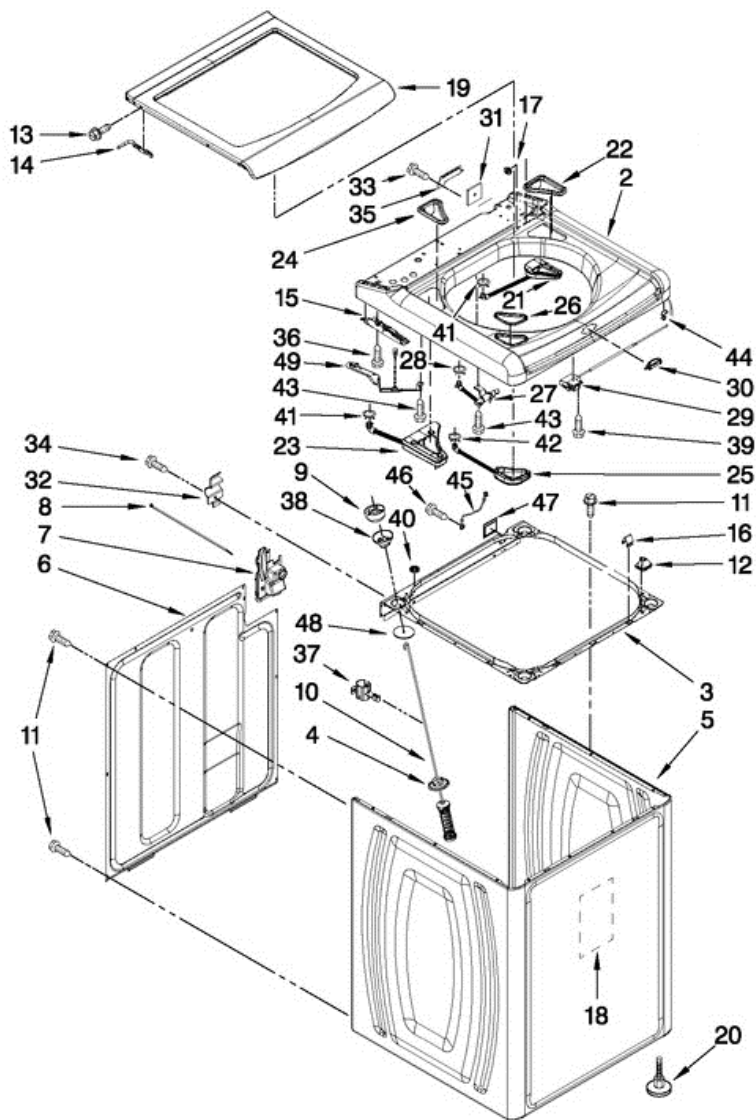

## 7MWTW7800XW0 GABINETE

2	3957177	TOP
3	W10162604	FRAME ASSEMBLY, CABINET TOP (INCLUDES 47)
4	8564017	CUP, SUSPENSION
5	8566097	CABINET
6	8566090	PANEL, REAR
7	W10160572	RETAINER, DRAIN HOSE STORAGE
8	W10155270	CABLE TIE
9	W10111536	BALL, SUSPENSION (SET OF 4 - INCLUDES ITEM 38)
10	W10237427	DAMPER ASSY. TUB SUSPENSION (INCL. 4, 9, 38 & 48)
11	1157158	SCREW, 8-18 X 3/8
12	W10042120	LOCATOR, TOP
13	W10078270	SCREW, LID HINGE MOUNTING
14	8563965	HINGE WIRE (LEFT HAND)
14	8572974	HINGE WIRE (RIGHT HAND)
15	W10305275	HINGE, SPRING ASSEMBLY (LEFT HAND)
15	W10305276	HINGE, SPRING ASSEMBLY (RIGHT HAND)
16	8563785	LOCK, TOP FRONT
17	8546627	BEARING, LID HINGE
18	W10177046	CABINET-DAMPER, SOUND
19	W10349235	LID, GLASS ASSEMBLY
20	W10240448	FOOT ASSEMBLY, LEVELING
21	W10304126	DISPENSER, FABRIC SOFTENER
22	W10136371	BEZEL, FABRIC SOFTENER DISPENSER
23	W10304121	DISPENSER, STAIN REMOVER
24	W10131523	BEZEL, STAIN REMOVER DISPENSER
25	W10304119	DISPENSER, DETERGENT
26	8563877	BEZEL, DETERGENT DISPENSER
27	W10304118	NOZZLE ASSEMBLY, FRESH WATER
28	371503	CLAMP, HOSE
29	W10059230	LOCK ASSEMBLY, LID
30	8572019	BEZEL, LID LOCK
31	W10161707	TOP FOAM SEAL
32	8564456	HINGE, TOP

## 7MWTW7800XW0 TABLERO

1	W10299401	CONTROL UNIT ASSEMBLY, MACHINE & MOTOR
2	W10130502	GASKET, VALVE TRAY
3	8578550	TRAY ASSEMBLY, CONSOLE (INCLUDES ITEMS 2 & 4)
4	8546616	GASKET, CONSOLE/TRAY
5	W10326915	VALVE, LOG
6	W10211335	KNOB, CONTROL
7	W10297399	USER INTERFACE
8	W10052600	SCREW, 8-18 X 3/4
9	W10211348	CONSOLE
10	3351614	SCREW, POWER CORD GROUND
11	98460	NUT, PUSH-IN (2)
12	W10022060	NUT, PUSH-IN (3)
13	W10307472	HARNESS, LED MOV
14	8565324	SCREW, 10-16 X 1.75
15	8281136	SCREW, 8-18 X 3/4
16	3407203	CORD ASSEMBLY, POWER
17	W10242307	WASHER, WATER INLET HOSE (1-1/16 X 5/8)
18	8571378	HOSE, WATER INLET (HOT WATER)
18	W10194208	HOSE, WATER INLET (COLD WATER)
19	353362	WASHER, FILTER
20	W10328040	HARNESS, LOG VALVE