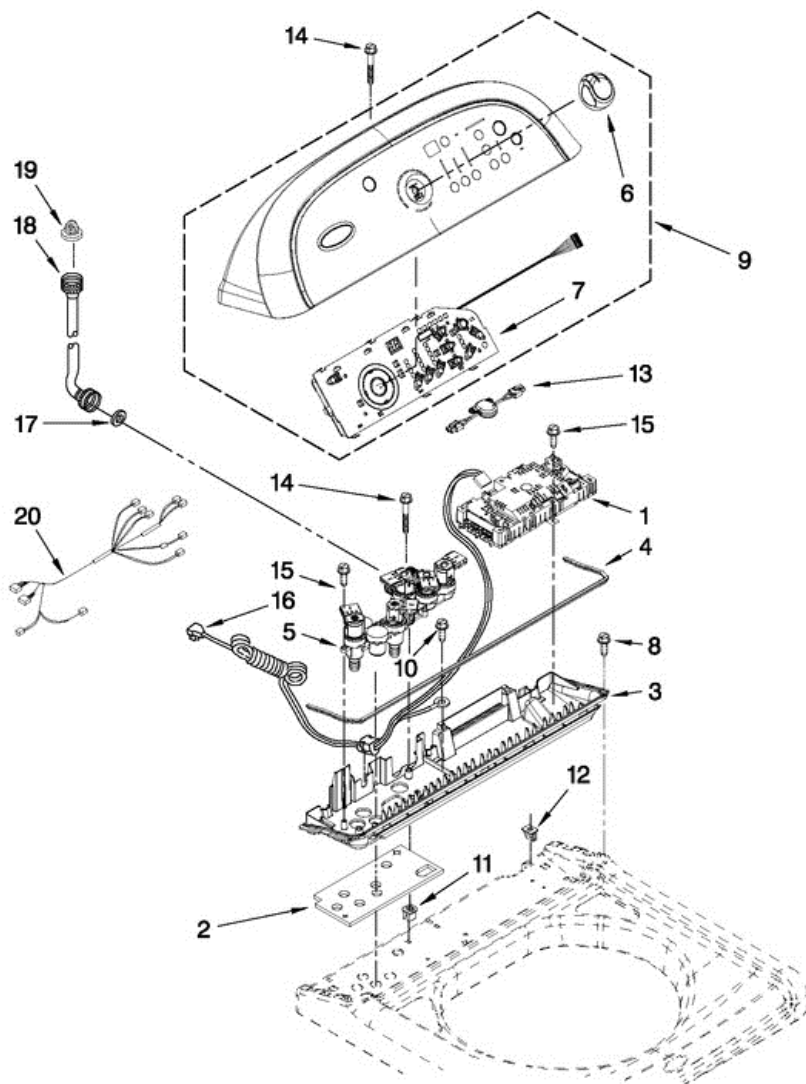

## 7MWTW7800XW0 GABINETE

2	3957177	TOP
3	W10162604	FRAME ASSEMBLY, CABINET TOP (INCLUDES 47)
4	8564017	CUP, SUSPENSION
5	8566097	CABINET
6	8566090	PANEL, REAR
7	W10160572	RETAINER, DRAIN HOSE STORAGE
8	W10155270	CABLE TIE
9	W10111536	BALL, SUSPENSION (SET OF 4 - INCLUDES ITEM 38)
10	W10237427	DAMPER ASSY. TUB SUSPENSION (INCL. 4, 9, 38 & 48)
11	1157158	SCREW, 8-18 X 3/8
12	W10042120	LOCATOR, TOP
13	W10078270	SCREW, LID HINGE MOUNTING
14	8563965	HINGE WIRE (LEFT HAND)
14	8572974	HINGE WIRE (RIGHT HAND)
15	W10305275	HINGE, SPRING ASSEMBLY (LEFT HAND)
15	W10305276	HINGE, SPRING ASSEMBLY (RIGHT HAND)
16	8563785	LOCK, TOP FRONT
17	8546627	BEARING, LID HINGE
18	W10177046	CABINET-DAMPER, SOUND
19	W10349235	LID, GLASS ASSEMBLY
20	W10240448	FOOT ASSEMBLY, LEVELING
21	W10304126	DISPENSER, FABRIC SOFTENER
22	W10136371	BEZEL, FABRIC SOFTENER DISPENSER
23	W10304121	DISPENSER, STAIN REMOVER
24	W10131523	BEZEL, STAIN REMOVER DISPENSER
25	W10304119	DISPENSER, DETERGENT
26	8563877	BEZEL, DETERGENT DISPENSER
27	W10304118	NOZZLE ASSEMBLY, FRESH WATER
28	371503	CLAMP, HOSE
29	W10059230	LOCK ASSEMBLY, LID
30	8572019	BEZEL, LID LOCK
31	W10161707	TOP FOAM SEAL
32	8564456	HINGE, TOP

## 7MWTW7800XW0 TABLERO

1	W10299401	CONTROL UNIT ASSEMBLY, MACHINE & MOTOR
2	W10130502	GASKET, VALVE TRAY
3	8578550	TRAY ASSEMBLY, CONSOLE (INCLUDES ITEMS 2 & 4)
4	8546616	GASKET, CONSOLE/TRAY
5	W10326915	VALVE, LOG
6	W10211335	KNOB, CONTROL
7	W10297399	USER INTERFACE
8	W10052600	SCREW, 8-18 X 3/4
9	W10211348	CONSOLE
10	3351614	SCREW, POWER CORD GROUND
11	98460	NUT, PUSH-IN (2)
12	W10022060	NUT, PUSH-IN (3)
13	W10307472	HARNESS, LED MOV
14	8565324	SCREW, 10-16 X 1.75
15	8281136	SCREW, 8-18 X 3/4
16	3407203	CORD ASSEMBLY, POWER
17	W10242307	WASHER, WATER INLET HOSE (1-1/16 X 5/8)
18	8571378	HOSE, WATER INLET (HOT WATER)
18	W10194208	HOSE, WATER INLET (COLD WATER)
19	353362	WASHER, FILTER
20	W10328040	HARNESS, LOG VALVE