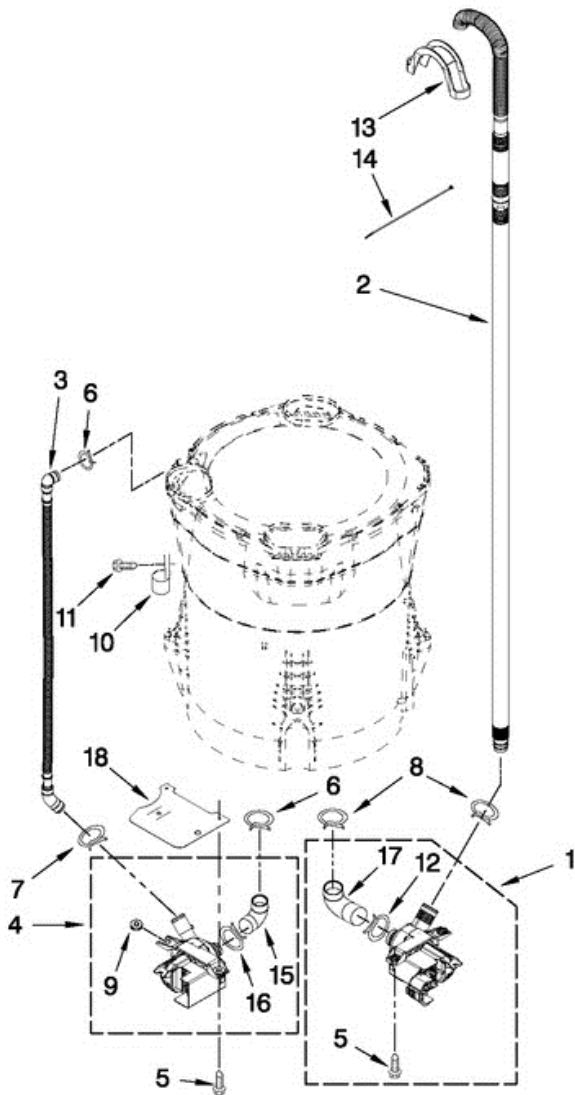

7MWTW7800XW0 BOMBA