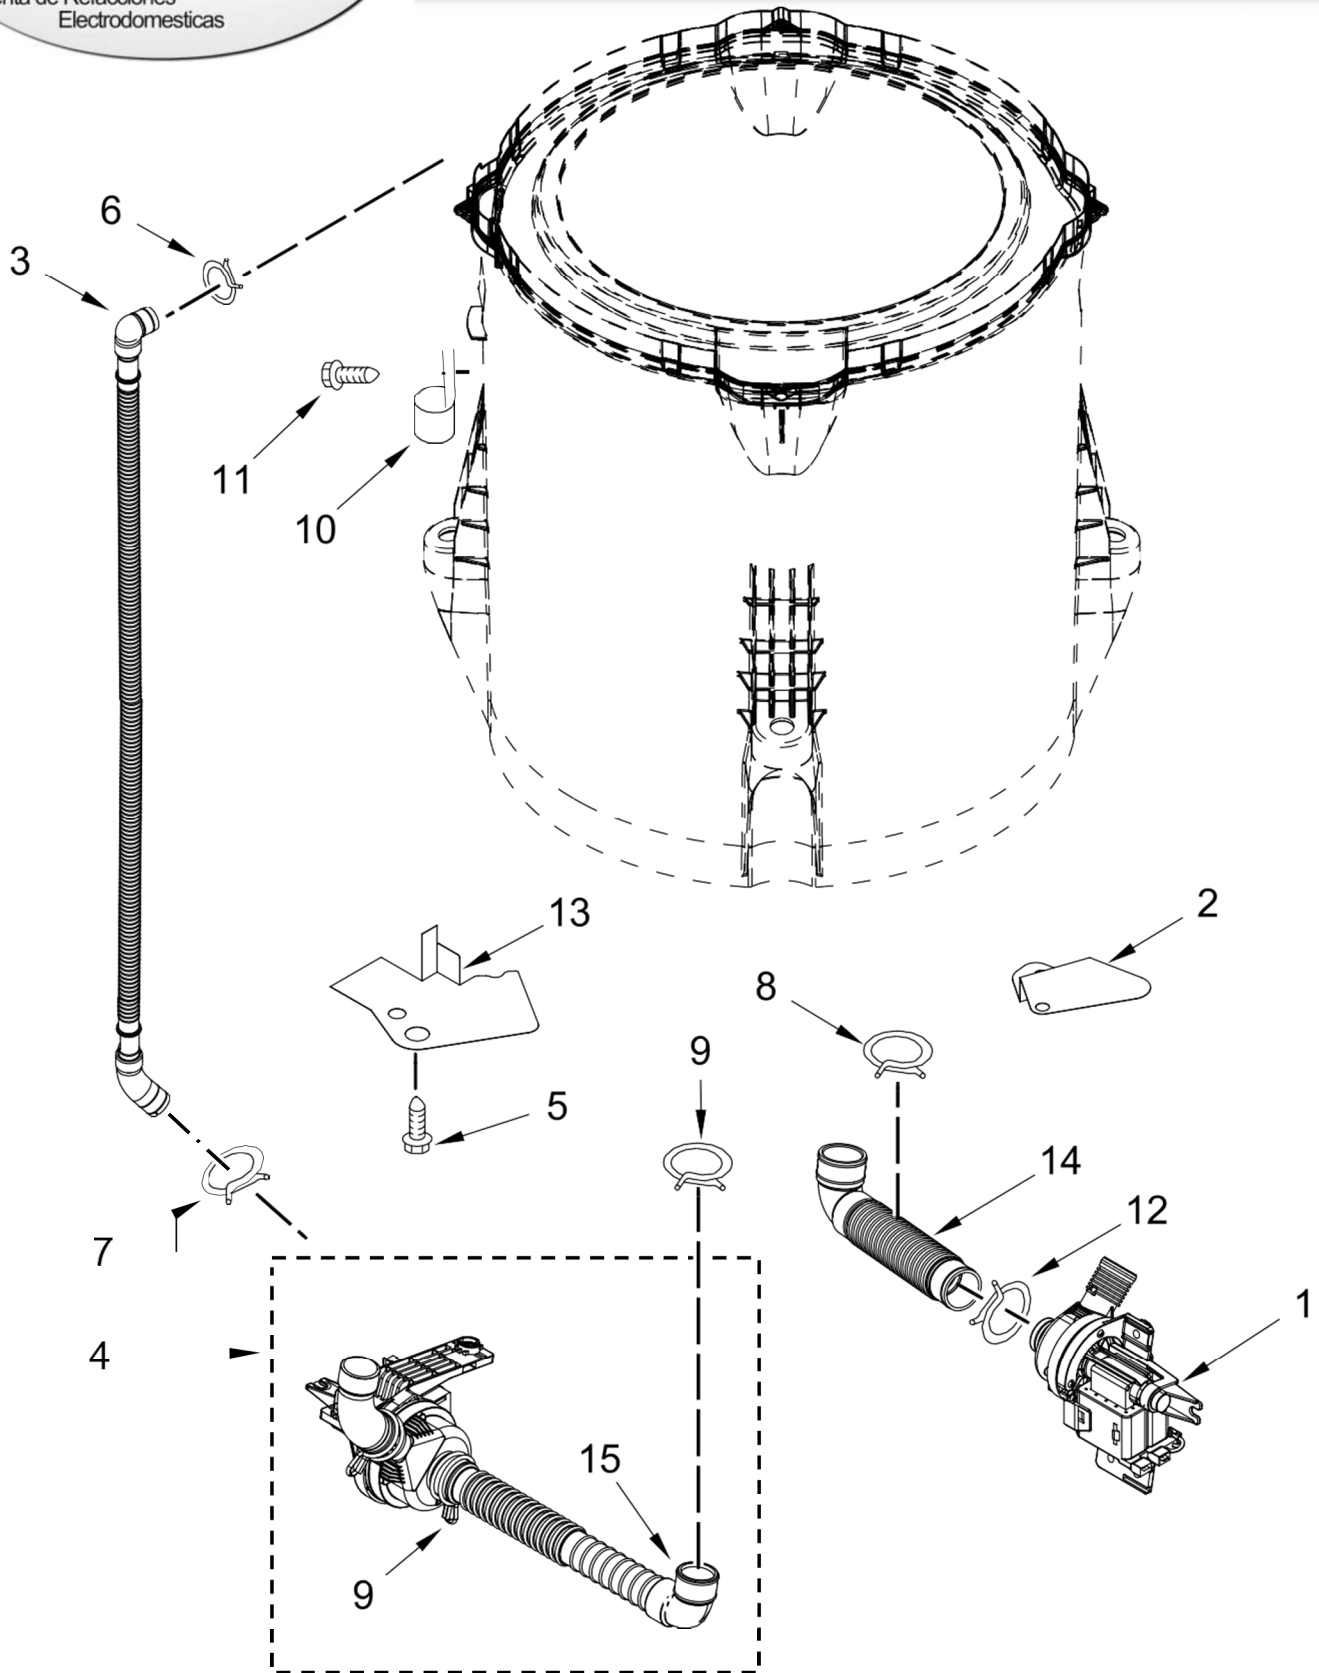

LAVADORA 7MWTW8500EC0