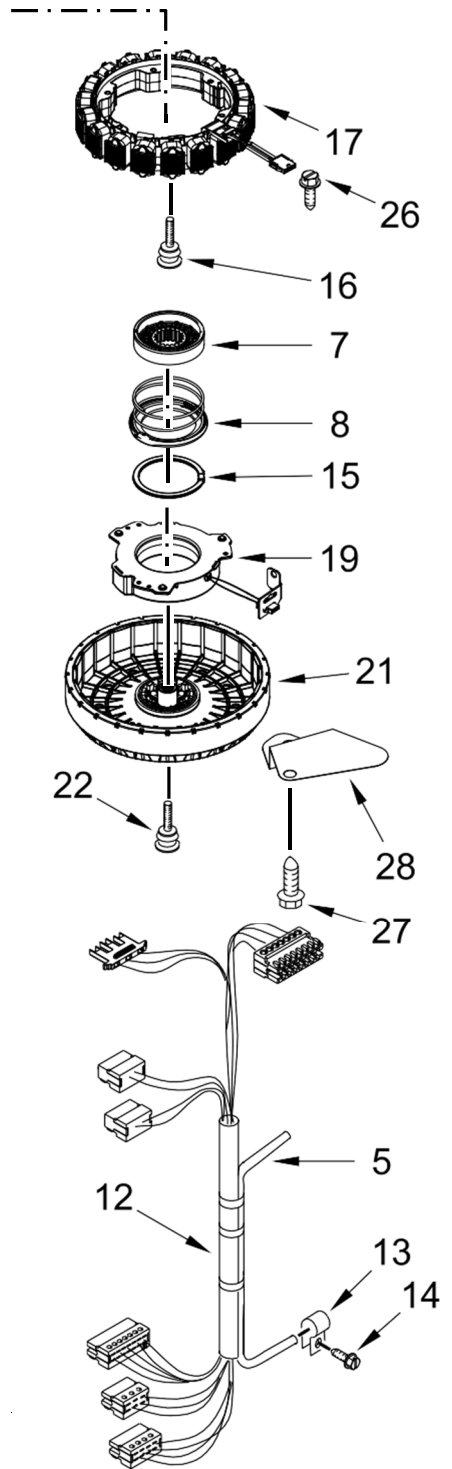

LAVADORA 7MWTW8500EC0

<u>Illus. No.</u>	<u>Part No.</u>	<u>Description</u>
1		Literature Parts
	W10779529	Installation Instructions
	W10779527	Owners Manual
	W10607408	Tech Sheet
	W10904270	Energy Guide
	W10780409	Quick Start Guide
2		Top
	W10649674	Chrome Shadow
3		Assembly, Lid (Glass)
	W10594159	Chrome Shadow
4	W10631074	Bumper, Lid
5	8563965	Hinge, Wire (Left)
6	8572974	Hinge, Wire (Right)
7	W10339706	Screw
8	W10142630	Clamp, Hose
9	W10594141	Hinge, Lid (Left)
	W10594142	Hinge, Lid (Right)
10		Dispenser, Bleach
	W10601859	Chrome Shadow

LAVADORA 7MWTW8500EC0

LAVADORA 7MWTW8500EC0

<u>Illus. No.</u>	<u>Part No.</u>	<u>Description</u>
1		Console
	W10607414	Chrome Shadow
2	W10631630	Console Mount (Left)
	W10631629	Console Mount (Right)
3	W10596717	Harness, UI
4	W10728156	Screw
5	8312709	Clip, Console
6	W10894390	Control Unit Assembly, Machine and Motor
7	W10611544	Panel, Console Rear Cover
8	W10219342	Screw
9	1157158	Screw
10	W10726624	Seal, Console

<u>Illus. No.</u>	<u>Part No.</u>	<u>Description</u>
11	W10770108	Cord, Power
12	3400076	Screw
13	W10854687	Assembly, Housing
14	W10758828	Valve, Water Inlet
15	9740848	Screw
16	W10849297	Harness, Valve
17	W10568405	Assembly, Speaker
18	97787	Screw
19		Assembly, Dispenser Bezel
	W10601860	Chrome Shadow
20		Assembly, Dispenser Drawer
	W10795358	Chrome Shadow

LAVADORA 7MWTW8500EC0

LAVADORA 7MWTW8500EC0

<u>Illus. No.</u>	<u>Part No.</u>	<u>Description</u>
1	W10609549	Cap, Impeller
2	W10625252	Screw
3	W10868473	Assembly, Drive
4	W10578863	Tub Ring
5	W10748451	Hose Pressure Switch
6	W10834890	Impeller (Washplate)
7	W10447975	Slider
8	W10006494	Assembly, Spring
9	W10564013	Nut, Spin Tube
10	W10586079	Basket Assembly
11	W10512164	Tub