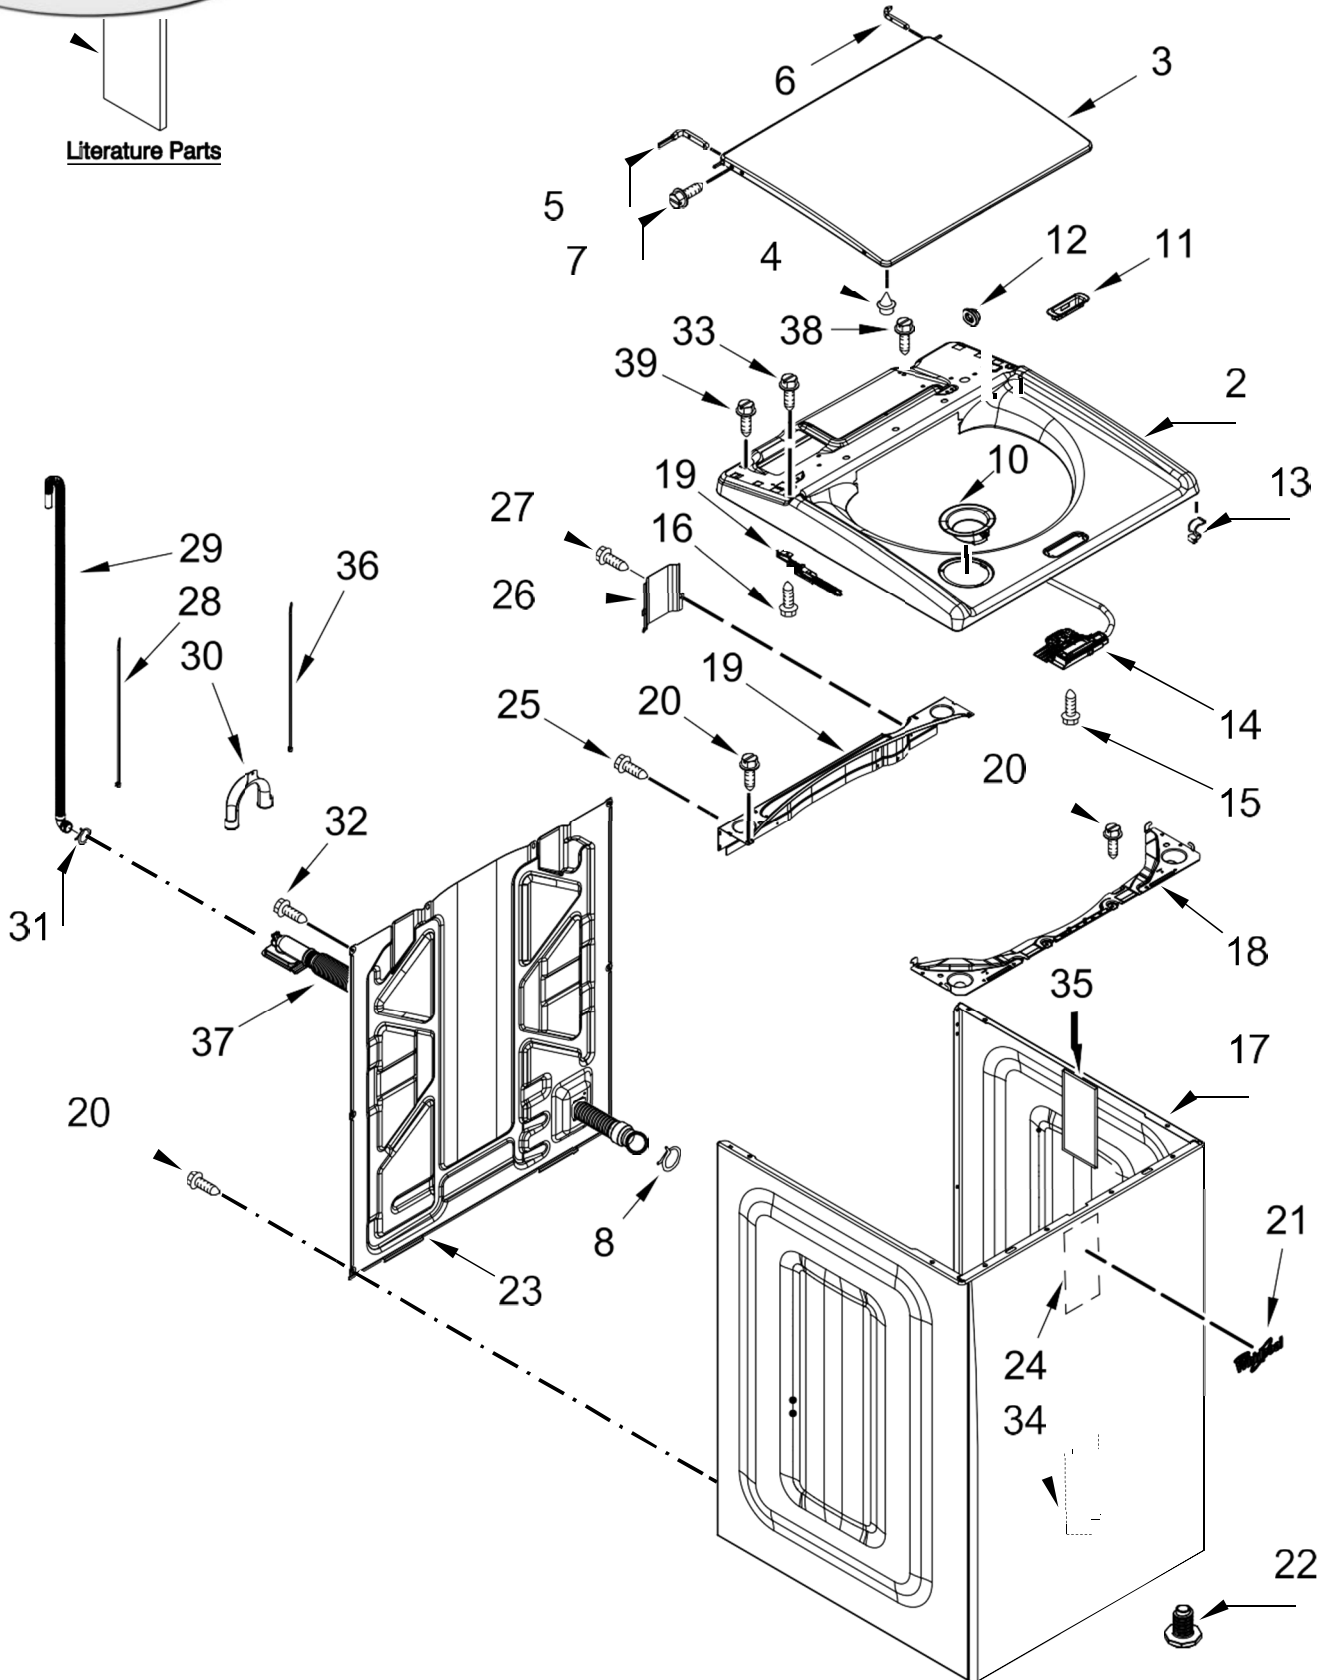

LAVADORA 7MWTW8500EC0

<u>Illus. No.</u>	<u>Part No.</u>	<u>Description</u>
1		Literature Parts
	W10779529	Installation Instructions
	W10779527	Owners Manual
	W10607408	Tech Sheet
	W10904270	Energy Guide
	W10780409	Quick Start Guide
2		Top
	W10649674	Chrome Shadow
3		Assembly, Lid (Glass)
	W10594159	Chrome Shadow
4	W10631074	Bumper, Lid
5	8563965	Hinge, Wire (Left)
6	8572974	Hinge, Wire (Right)
7	W10339706	Screw
8	W10142630	Clamp, Hose
9	W10594141	Hinge, Lid (Left)
	W10594142	Hinge, Lid (Right)
10		Dispenser, Bleach
	W10601859	Chrome Shadow

<u>Illus. No.</u>	<u>Part No.</u>	<u>Description</u>
11		Bezel, Lid Lock
	W10665169	Chrome Shadow
12		Spacer, Lid Hinge
	W10708966	Chrome Shadow
13	90016	Clip, Harness
14		Assembly, Lid Lock
	W10787880	Chrome Shadow
15	W10273971	Screw
16	693995	Screw
17		Cabinet
	W10677286	Chrome Shadow
18		Brace, Cabinet Top - Front
	W10724132	Chrome Shadow
19	W10512626	Brace, Cabinet Top - Rear
20	1157158	Screw
21		Badge
	W10393264	Grey
22	W10687506	Foot Assembly, Leveling
23	W10612644	Panel, Rear
24	W10414221	Damper, Sound

LAVADORA 7MWTW8500EC0

LAVADORA 7MWTW8500EC0

<u>Illus. No.</u>	<u>Part No.</u>	<u>Description</u>
1		Console
	W10607414	Chrome Shadow
2	W10631630	Console Mount (Left)
	W10631629	Console Mount (Right)
3	W10596717	Harness, UI
4	W10728156	Screw
5	8312709	Clip, Console
6	W10894390	Control Unit Assembly, Machine and Motor
7	W10611544	Panel, Console Rear Cover
8	W10219342	Screw
9	1157158	Screw
10	W10726624	Seal, Console