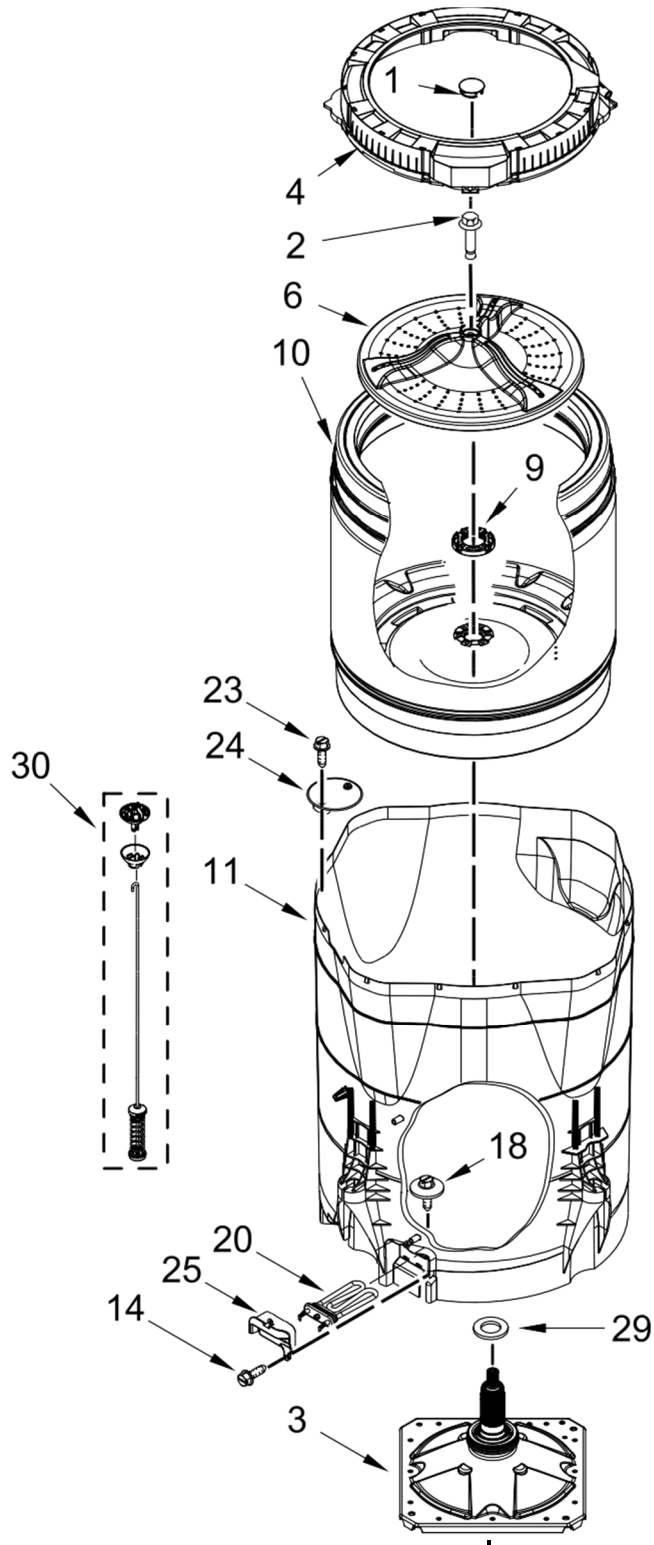

LAVADORA 7MWTW8500EC0

<u>Illus. No.</u>	<u>Part No.</u>	<u>Description</u>
1		Literature Parts
	W10779529	Installation Instructions
	W10779527	Owners Manual
	W10607408	Tech Sheet
	W10904270	Energy Guide
	W10780409	Quick Start Guide
2		Top
	W10649674	Chrome Shadow
3		Assembly, Lid (Glass)
	W10594159	Chrome Shadow
4	W10631074	Bumper, Lid
5	8563965	Hinge, Wire (Left)
6	8572974	Hinge, Wire (Right)
7	W10339706	Screw
8	W10142630	Clamp, Hose
9	W10594141	Hinge, Lid (Left)
	W10594142	Hinge, Lid (Right)
10		Dispenser, Bleach
	W10601859	Chrome Shadow

<u>Illus. No.</u>	<u>Part No.</u>	<u>Description</u>
25	W10567155	Screw
26	W10676061	Cover, Harness
27	3400076	Screw
28	W10339879	Tie, Cable
29	W10221546	Hose, Outer Drain Assembly
30	W10280024	U-Bend, Drain Hose
31	356138	Clamp, Hose
32	9740848	Screw
33	311932	Screw
34	W10688364	Absorber, Impact
35	8564458	Absorber, Impact
36	W10267532	Cable Tie
37	W10786890	Hose, Internal Drain
38	90767	Screw
39	W10001240	Screw

LAVADORA 7MWTW8500EC0

LAVADORA 7MWTW8500EC0

<u>Illus. No.</u>	<u>Part No.</u>	<u>Description</u>
1		Console
	W10607414	Chrome Shadow
2	W10631630	Console Mount (Left)
	W10631629	Console Mount (Right)
3	W10596717	Harness, UI
4	W10728156	Screw
5	8312709	Clip, Console
6	W10894390	Control Unit Assembly, Machine and Motor
7	W10611544	Panel, Console Rear Cover
8	W10219342	Screw
9	1157158	Screw
10	W10726624	Seal, Console

LAVADORA 7MWTW8500EC0

LAVADORA 7MWTW8500EC0

<u>Illus. No.</u>	<u>Part No.</u>	<u>Description</u>
1	W10609549	Cap, Impeller
2	W10625252	Screw
3	W10868473	Assembly, Drive
4	W10578863	Tub Ring
5	W10748451	Hose Pressure Switch
6	W10834890	Impeller (Washplate)
7	W10447975	Slider
8	W10006494	Assembly, Spring
9	W10564013	Nut, Spin Tube
10	W10586079	Basket Assembly
11	W10512164	Tub