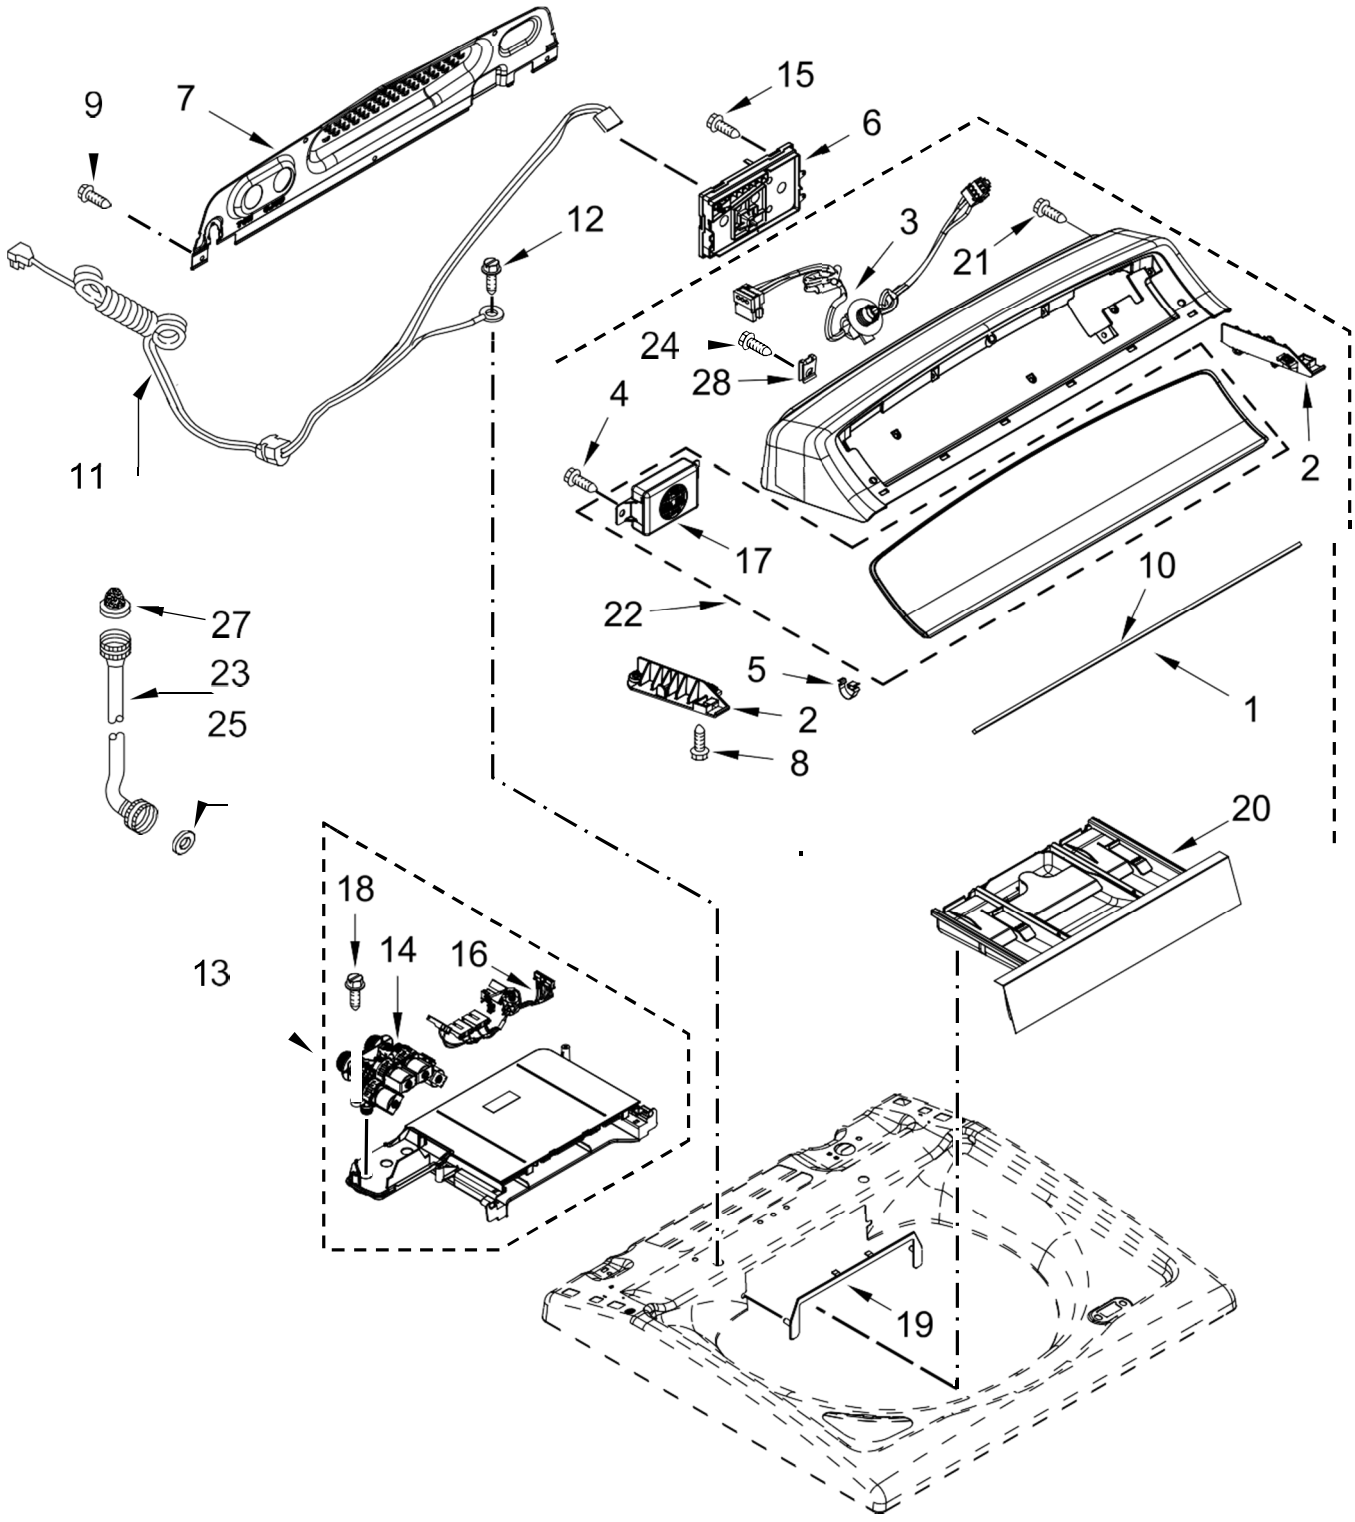

LAVADORA 7MWTW8500EC0

<u>Illus. No.</u>	<u>Part No.</u>	<u>Description</u>
1		Literature Parts
	W10779529	Installation Instructions
	W10779527	Owners Manual
	W10607408	Tech Sheet
	W10904270	Energy Guide
	W10780409	Quick Start Guide
2		Top
	W10649674	Chrome Shadow
3		Assembly, Lid (Glass)
	W10594159	Chrome Shadow
4	W10631074	Bumper, Lid
5	8563965	Hinge, Wire (Left)
6	8572974	Hinge, Wire (Right)
7	W10339706	Screw
8	W10142630	Clamp, Hose
9	W10594141	Hinge, Lid (Left)
	W10594142	Hinge, Lid (Right)
10		Dispenser, Bleach
	W10601859	Chrome Shadow

<u>Illus. No.</u>	<u>Part No.</u>	<u>Description</u>
25	W10567155	Screw
26	W10676061	Cover, Harness
27	3400076	Screw
28	W10339879	Tie, Cable
29	W10221546	Hose, Outer Drain Assembly
30	W10280024	U-Bend, Drain Hose
31	356138	Clamp, Hose
32	9740848	Screw
33	311932	Screw
34	W10688364	Absorber, Impact
35	8564458	Absorber, Impact
36	W10267532	Cable Tie
37	W10786890	Hose, Internal Drain
38	90767	Screw
39	W10001240	Screw

LAVADORA 7MWTW8500EC0

LAVADORA 7MWTW8500EC0

<u>Illus. No.</u>	<u>Part No.</u>	<u>Description</u>
1		Console
	W10607414	Chrome Shadow
2	W10631630	Console Mount (Left)
	W10631629	Console Mount (Right)
3	W10596717	Harness, UI
4	W10728156	Screw
5	8312709	Clip, Console
6	W10894390	Control Unit Assembly, Machine and Motor
7	W10611544	Panel, Console Rear Cover
8	W10219342	Screw
9	1157158	Screw
10	W10726624	Seal, Console

LAVADORA 7MWTW8500EC0

LAVADORA 7MWTW8500EC0

<u>Illus. No.</u>	<u>Part No.</u>	<u>Description</u>
1	W10609549	Cap, Impeller
2	W10625252	Screw
3	W10868473	Assembly, Drive
4	W10578863	Tub Ring
5	W10748451	Hose Pressure Switch
6	W10834890	Impeller (Washplate)
7	W10447975	Slider
8	W10006494	Assembly, Spring
9	W10564013	Nut, Spin Tube
10	W10586079	Basket Assembly
11	W10512164	Tub