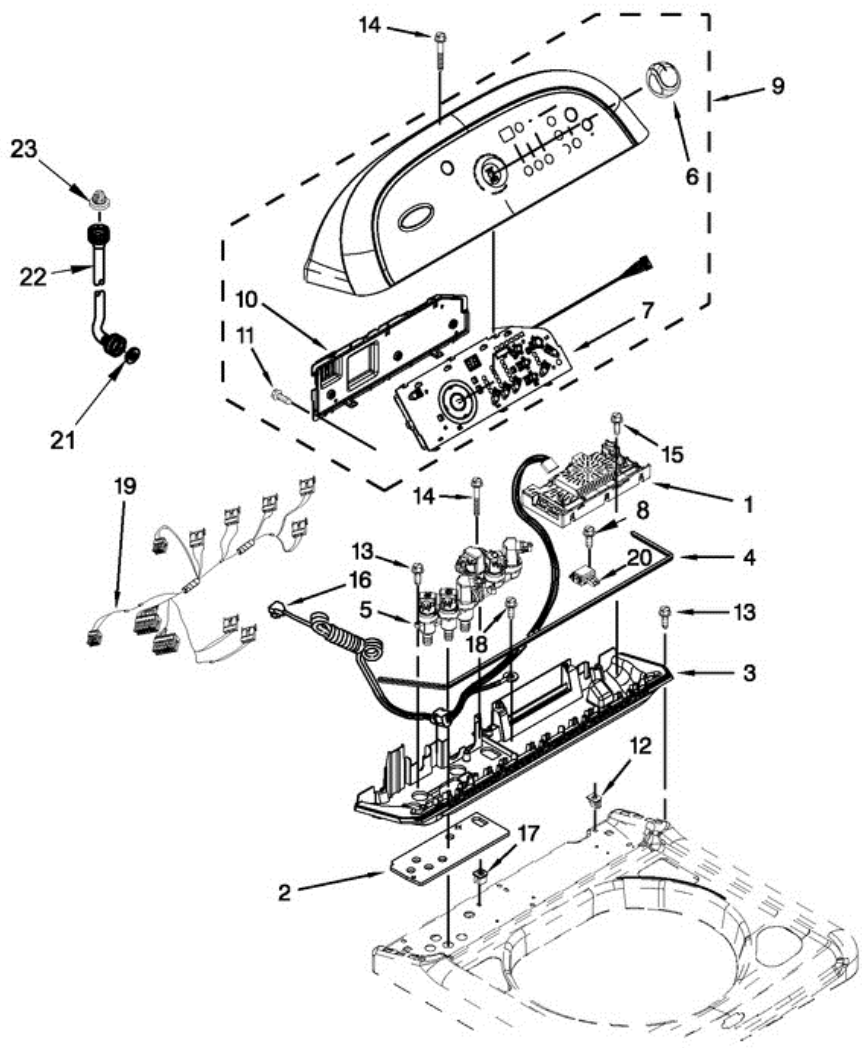

7MWTW8800AW0 MOTOR / BOMBA

7MWTW8800AW0 MOTOR / BOMBA

1	W10403802	PUMP ASSEMBLY, DRAIN
2	W10363893	HOSE, DRAIN
3	W10363892	HOSE, RECIRC
4	W10403803	PUMP ASSEMBLY, RECIRC
5	W10004910	SCREW
6	370449	CLAMP, DRAIN HOSE
7	8269146	CLAMP, HOSE
8	8317496	CLAMP, HOSE
9	8182771	GROMMET, PUMP MOUNTING
10	8534021	CLAMP, RECIRC HOSE RETAINER
11	8533943	SCREW
12	8182768	CLAMP, DRAIN PUMP HOSE
13	8576642	RETAINER, DRAIN HOSE
14	W10339879	TIE, CABLE
15	8182769	HOSE, RECIRC PUMP
16	8182770	CLAMP, RECIRC PUMP HOSE
17	8182767	HOSE, DRAIN PUMP
18	8578572	SHIELD, RECIRC PUMP
19	8578925	SHIELD, DRAIN PUMP

7MWTW8800AW0 TABLERO

7MWTW8800AW0 TABLERO

1	W10505452	CONTROL UNIT ASSEMBLY, MACHINE & MOTOR
2	W10130502	GASKET, VALVE TRAY
3	8578550	TRAY ASSEMBLY, CONSOLE (INCL. 2 & 4) (WHITE)
4	8546616	GASKET, CONSOLE/TRAY
5	W10342320	VALVE, LOG
6	W10211335	KNOB, ASSEMBLY
7	W10394244	USER INTERFACE
8	9740849	SCREW
9	W10491358	CONSOLE (WHITE)
10	8564265	COVER, REAR- USER INTERFACE
11	W10003770	SCREW
12	W10022060	NUT, PUSH IN
13	W10052600	SCREW
14	8565324	SCREW
15	W10002710	SCREW
16	W10420367	CORD, POWER
17	98460	NUT, PUSH IN
18	3351614	SCREW
19	W10404420	UPPER HARNESS
20	W10346406	POWER SUPPLY
21	W10242307	WASHER, INLET HOSE
22	W10194208	HOSE, WATER INLET (COLD WATER)
22	W10194209	HOSE, WATER INLET (HOT WATER)
23	353362	WASHER, FILTER