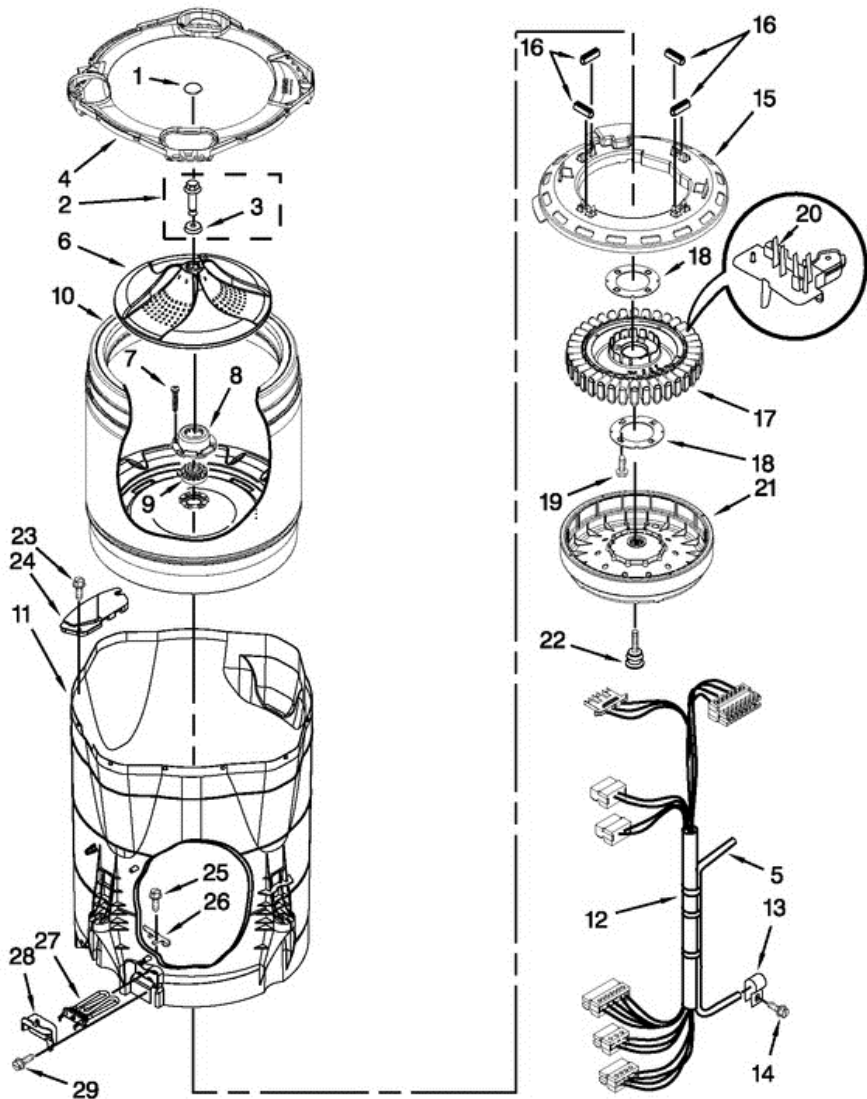

7MWTW8800AW0 TINAS

1	W10384795	CAP, IMPELLER
2	W10076270	SCREW & WASHER ASSEMBLY
3	W10076260	WASHER
4	W10362224	TUB RING
5	W10297449	HOSE PRESSURE SWITCH
6	W10380698	IMPELLER (WASHPLATE)
7	8533953	SCREW
8	W10118114	HUB, BASKET-DRIVEN
9	8545953	HUB, BASKET DRIVER
10	W10356924	BASKET ASSEMBLY
11	W10381077	TUB & DRIVE SHAFT ASSEMBLY
12	W10297446	HARNESS, LOWER
13	W10005430	CLAMP, CABLE
14	8533957	SCREW
15	W10137698	SHIELD, DRIVE MOTOR
16	8565172	TUBE, BUFFER (SET OF 4)
17	W10419333	STATOR, MOTOR
18	8557836	PLATE, STATOR
19	8534042	SCREW
20	W10178988	RPS ASSEMBLY
21	8565177	ROTOR, MAIN DRIVE MOTOR
22	N/P	BOLT, ROTOR ASSEMBLY NON-SERVICEABLE
23	8533928	SCREW
24	W10222008	FILTER, DUAL PUMP HOOD
25	W10119266	SCREW
26	W10134571	CLIP, HEATER TUB
27	W10325894	HEATER, TUB
28	W10297450	COVER, TUB HEATER
29	8533943	SCREW

7MWTW8800AW0 TABLERO

7MWTW8800AW0 TABLERO

1	W10505452	CONTROL UNIT ASSEMBLY, MACHINE & MOTOR
2	W10130502	GASKET, VALVE TRAY
3	8578550	TRAY ASSEMBLY, CONSOLE (INCL. 2 & 4) (WHITE)
4	8546616	GASKET, CONSOLE/TRAY
5	W10342320	VALVE, LOG
6	W10211335	KNOB, ASSEMBLY
7	W10394244	USER INTERFACE
8	9740849	SCREW
9	W10491358	CONSOLE (WHITE)
10	8564265	COVER, REAR- USER INTERFACE
11	W10003770	SCREW
12	W10022060	NUT, PUSH IN
13	W10052600	SCREW
14	8565324	SCREW
15	W10002710	SCREW
16	W10420367	CORD, POWER
17	98460	NUT, PUSH IN
18	3351614	SCREW
19	W10404420	UPPER HARNESS
20	W10346406	POWER SUPPLY
21	W10242307	WASHER, INLET HOSE
22	W10194208	HOSE, WATER INLET (COLD WATER)
22	W10194209	HOSE, WATER INLET (HOT WATER)
23	353362	WASHER, FILTER