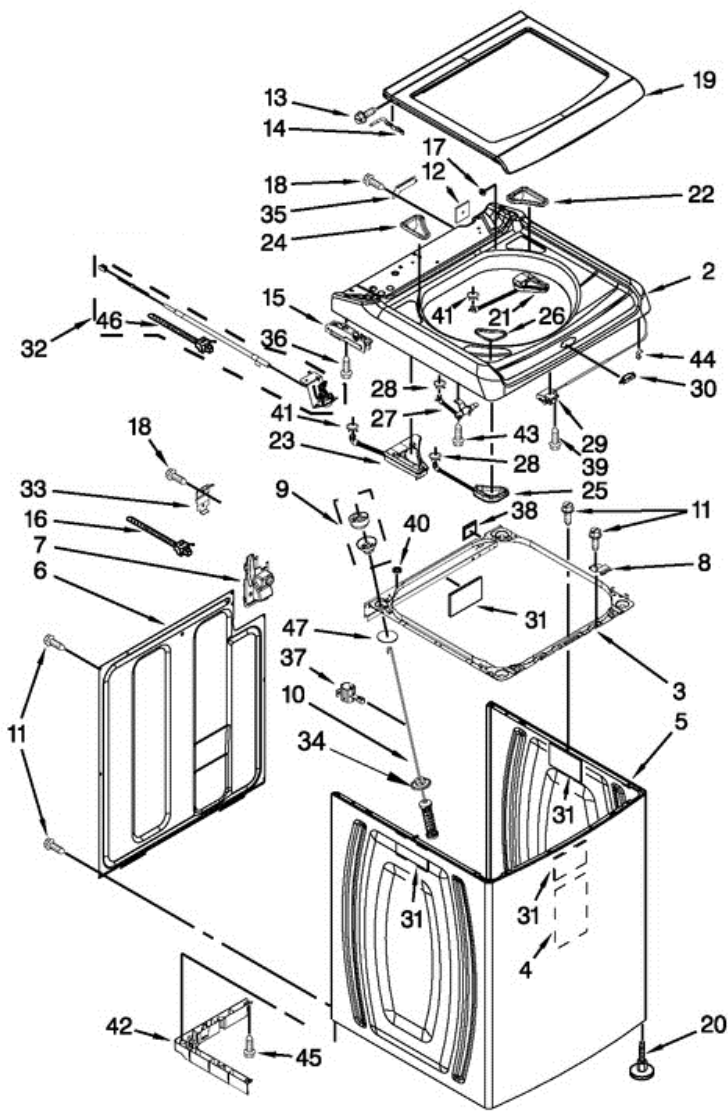

7MWTW8800AW0 GABINETE

7MWTW8800AW0 GABINETE

2	W10391067	TOP (WHITE)
3	W10386349	FRAME ASSEMBLY, CABINET TOP
4	W10414221	DAMPER, SOUND
5	8566097	CABINET (WHITE)
6	8566090	PANEL, REAR
7	W10160572	RETAINER, DRAIN HOSE STORAGE
8	W10248088	LOCK, TOP
9	W10405423	BALL, SUSPENSION (SET OF 4 - INCLUDES SUSPENSION BUSHINGS)
10	W10368626	DAMPER ASSEMBLY, TUB SUSPENSION
11	1157158	SCREW
12	W10161707	TOP FOAM SEAL
13	W10442074	SCREW, LID HINGE MOUNTING
14	W10389420	HINGE ARM, LID (RIGHT HAND)
14	W10389421	HINGE ARM, LID (LEFT HAND)
15	W10492002	HINGE, SPRING ASSEMBLY (LEFT HAND)
15	W10492003	HINGE, SPRING ASSEMBLY (RIGHT HAND)
16	W10155270	CABLE TIE
17	W10315174	SPACER, LID HINGE
18	3390647	SCREW
19	W10504804	LID, GLASS ASSEMBLY
20	W10363890	FOOT ASSEMBLY, LEVELING
21	W10172146	DISPENSER, FABRIC SOFTENER
22	W10136371	BEZEL, FABRIC SOFTENER DISPENSER (WHITE)
23	W10187307	DISPENSER, BLEACH
24	W10131523	BEZEL, BLEACH DISPENSER (WHITE)
25	W10172154	DISPENSER, DETERGENT
26	8563877	BEZEL, DETERGENT DISPENSER (WHITE)
27	W10106990	NOZZLE ASSEMBLY, FRESH WATER
28	371503	CLAMP, HOSE
29	W10059230	LOCK ASSEMBLY, LID
30	8572019	BEZEL, LID LOCK (WHITE)
31	8564458	ABSORBER, IMPACT
32	W10341737	LED ASSEMBLY

7MWTW8800AW0 TABLERO

7MWTW8800AW0 TABLERO

1	W10505452	CONTROL UNIT ASSEMBLY, MACHINE & MOTOR
2	W10130502	GASKET, VALVE TRAY
3	8578550	TRAY ASSEMBLY, CONSOLE (INCL. 2 & 4) (WHITE)
4	8546616	GASKET, CONSOLE/TRAY
5	W10342320	VALVE, LOG
6	W10211335	KNOB, ASSEMBLY
7	W10394244	USER INTERFACE
8	9740849	SCREW
9	W10491358	CONSOLE (WHITE)
10	8564265	COVER, REAR- USER INTERFACE
11	W10003770	SCREW
12	W10022060	NUT, PUSH IN
13	W10052600	SCREW
14	8565324	SCREW
15	W10002710	SCREW
16	W10420367	CORD, POWER
17	98460	NUT, PUSH IN
18	3351614	SCREW
19	W10404420	UPPER HARNESS
20	W10346406	POWER SUPPLY
21	W10242307	WASHER, INLET HOSE
22	W10194208	HOSE, WATER INLET (COLD WATER)
22	W10194209	HOSE, WATER INLET (HOT WATER)
23	353362	WASHER, FILTER