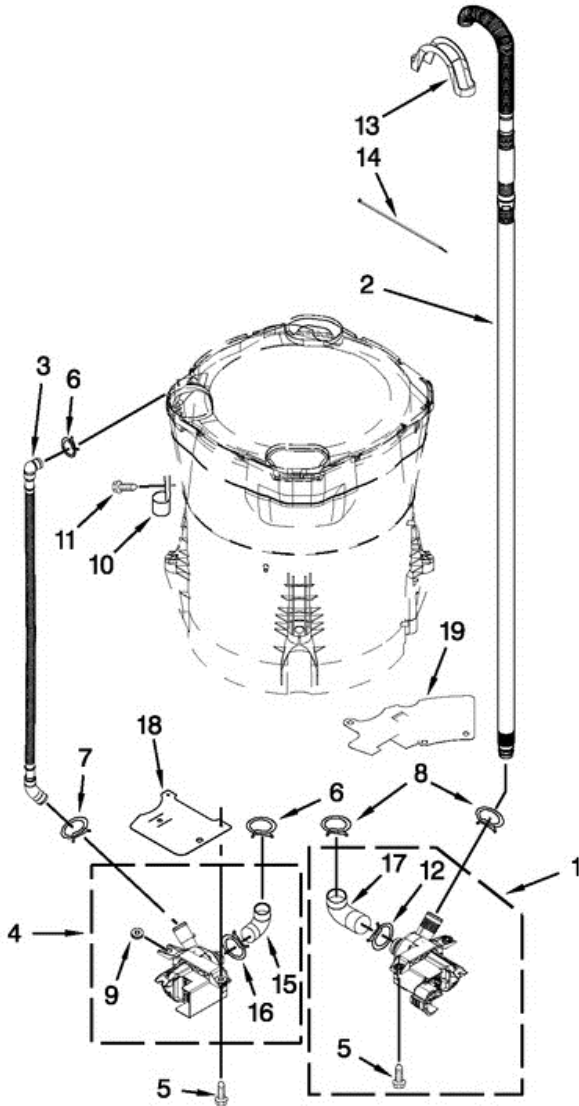

7MWTW8800AW0 MOTOR / BOMBA