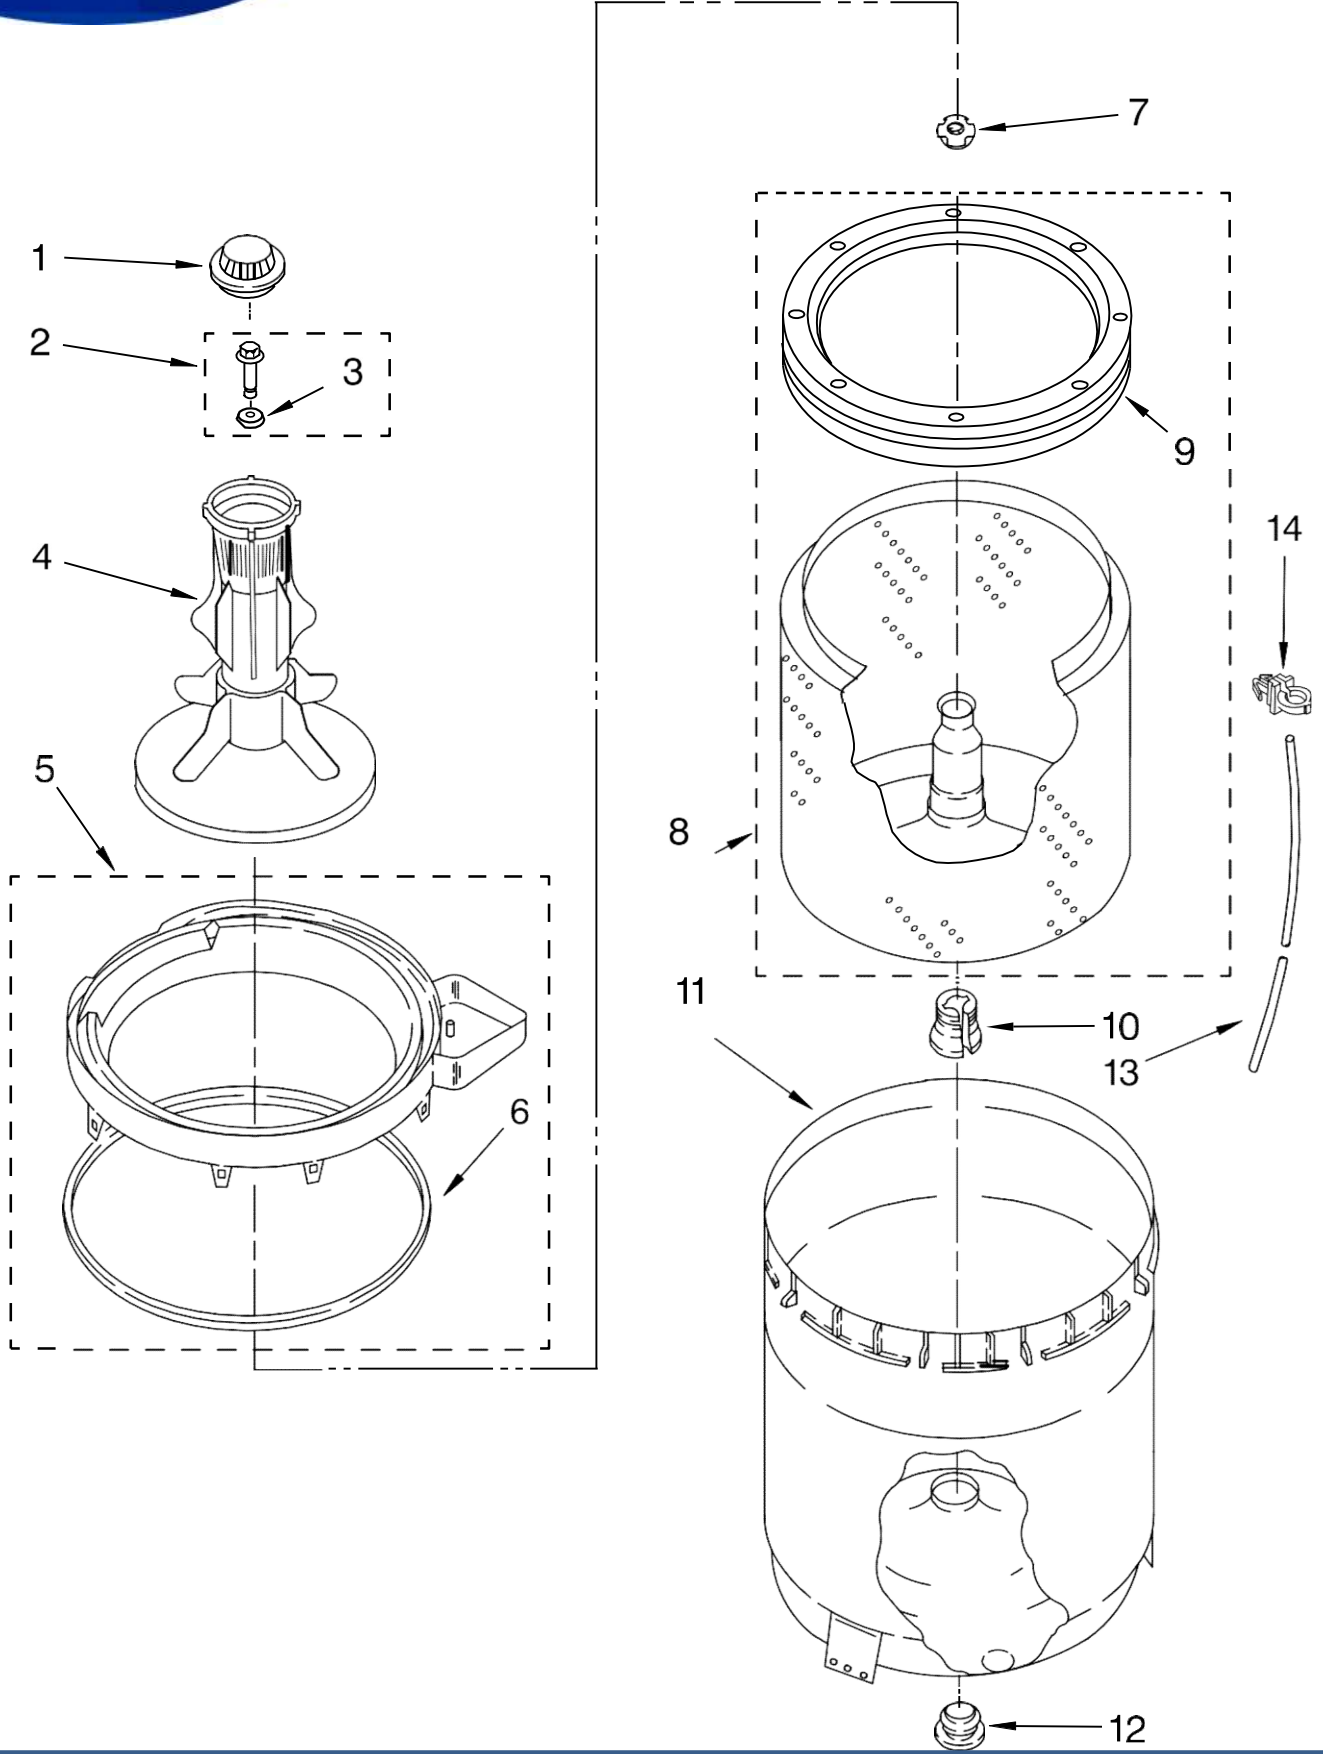

LAVADORA 7MWTW9015YW0

Illus. No.	Part No.	DESCRIPTION
1	3355758	Cap, Agitator
2	358237	Screw & Washer (5/16-24 x 1)
3	3949550	Washer
4	63235	Agitator
5	8528150	Tub Ring & Gasket
6	3976308	Gasket, Tub Ring
7	21366	Nut, Spanner
8	W10389329	Basket & Balance Ring
9	387240	Balance Ring
10	389140	Block, Basket Drive
11	63849	Tub
12	383727	Gasket, Centerpost
13	3347780	Hose, Pressure Switch
14	2219077	Clip, Pressure Switch Hose