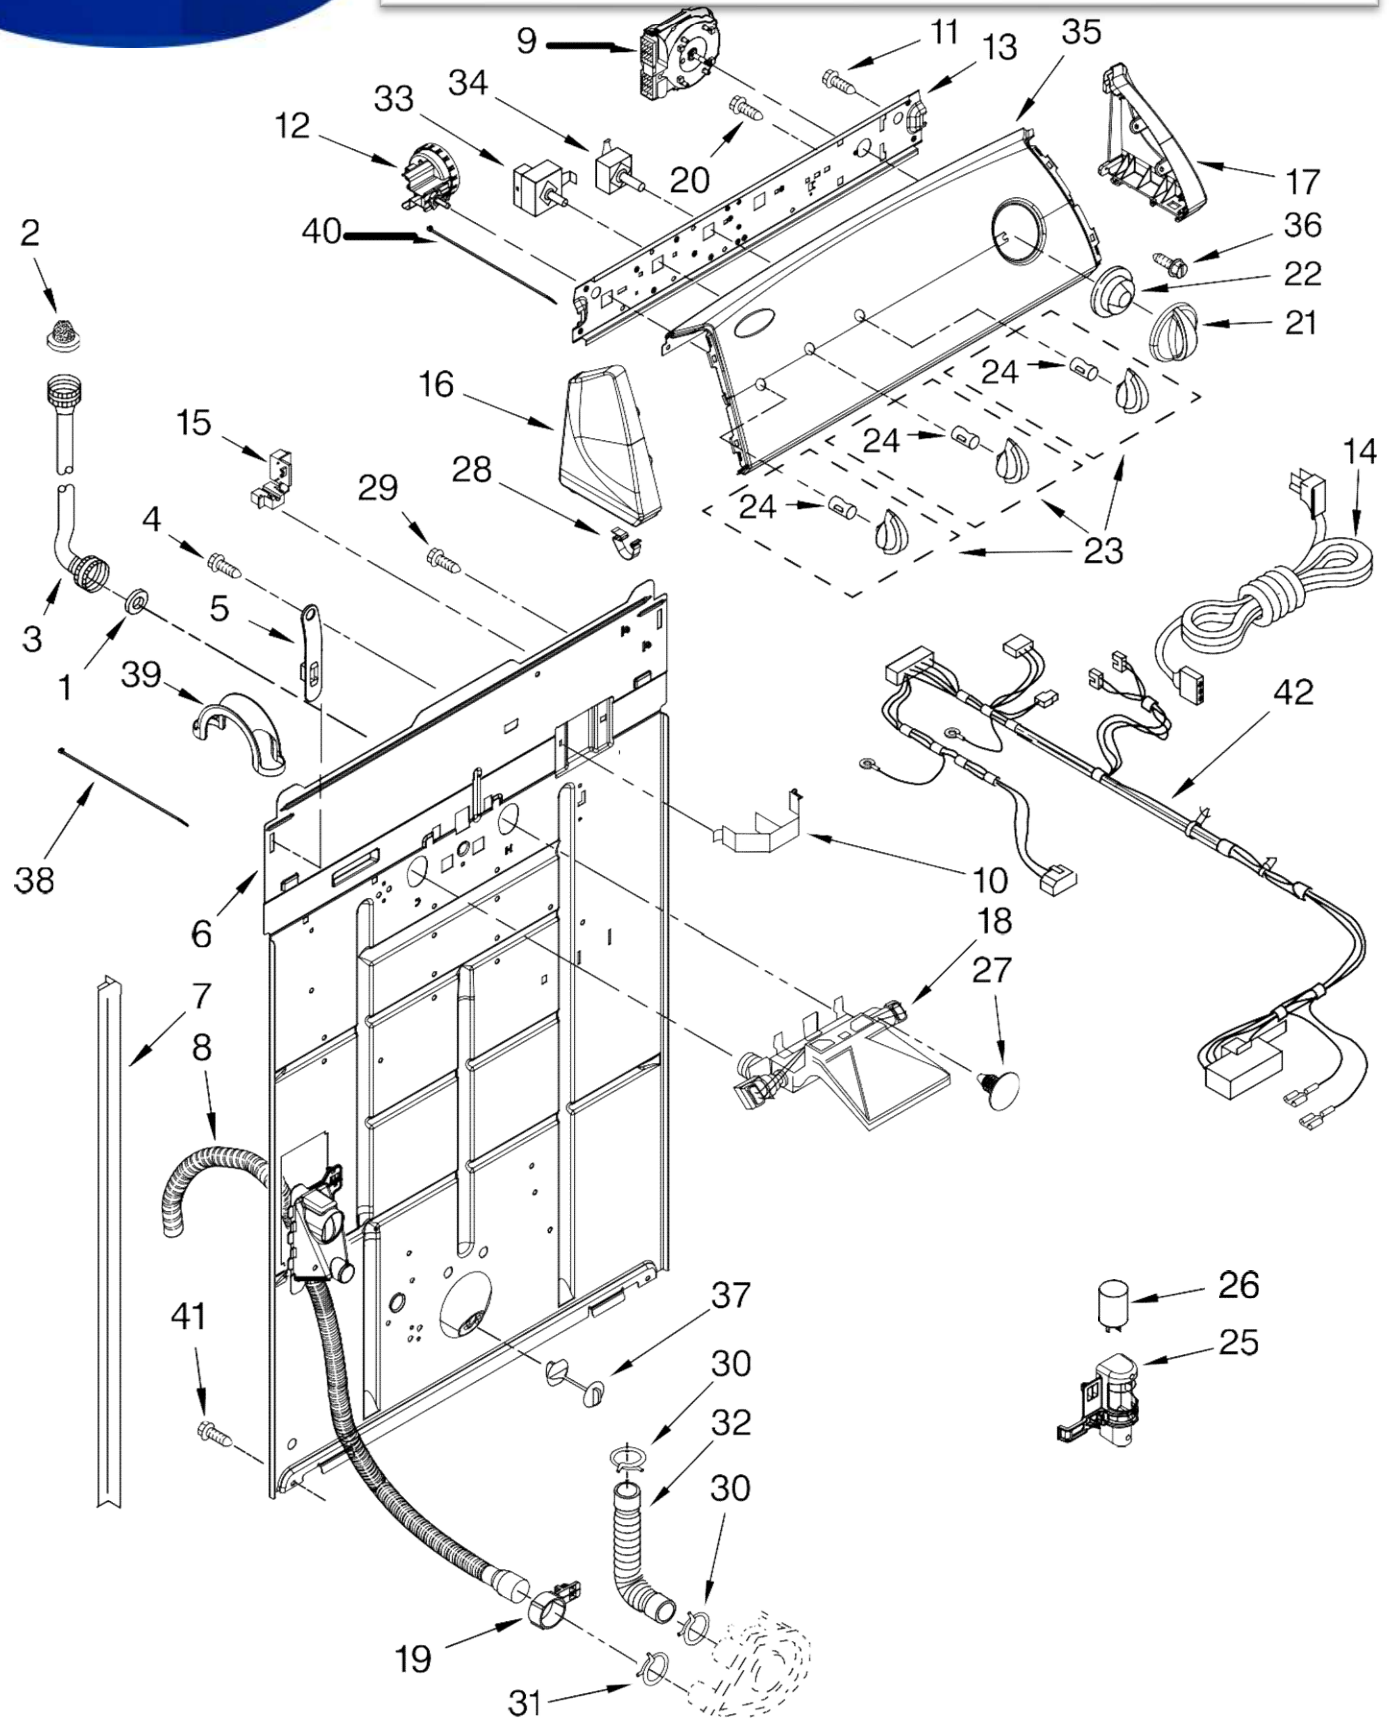

LAVADORA 7MWTW9015YW0

BENITO JUÁREZ #1500 GPE ZITON, CD. GUADALUPE NUEVO LEÓN TEL: 8183377999 Y 49
HORARIOS: LUNES A VIERNES 8:30 A 6:00 PM Y SÁBADOS DE 8:30 A 2:00 PM

www.denek.com

Illus. No.	Part No.	DESCRIPTION
1	W10242307	Washer, Water Inlet Hose (1-1/16 x 5/8)
2	353362	Washer, Filter
3		Hose, Water Inlet
	W10194210	Cold Water
	W10196191	Hot Water
4	9740848	Screw, 8-18 x 1/2
5	8568314	Strap, Console
6	W10194450	Panel, Rear
7	62747	Pad, Rear Panel
8	W10189267	Hose, Drain Assembly (Includes Item 19)
9	W10185786	Timer, Control (60 Hz.) (Motor Not A Service Part)
10	8055003	Clip, Harness & Pressure Hose
11	90767	Screw, 8-18 x 3/8
12	W10231403	Switch, Water Level

Illus. No.	Part No.	DESCRIPTION
13	8566003	Bracket, Control
14	W10115689	Cord, Power (Includes Item 15)
15	3952821	Strain Relief, Power Cord
16	8566035	Cap, End (L.H.) (Includes Item 28)
17	8566032	Cap, End (R.H.) (Includes Item 28)
18	W10278652	Valve, Water Inlet W/Vacuum Break
19	8541668	Clamp, Hose
20	3400073	Screw, Ground
21	8566022	Knob, Timer
22	8566018	Dial, Timer
23	8565944	Knob, Control
24	8536939	Clip, Knob
25	8318046	Clip, Capacitor
26	8572717	Capacitor, Motor Start
27	W10000080	Clip, Push-In Retainer

Illus. No.	Part No.	DESCRIPTION
28	8312709	Clip, Console
29	3351614	Screw, Ground
30	3363366	Clamp, Hose
31	8317496	Clamp, Hose
32	3951449	Hose, Pump To Tub (Includes Item 30)
33	661612	Switch, Water Temperature
34	3949180	Switch, Rotary
35	W10370433	Panel, Console
36	3400818	Screw, Timer Mounting
37	8519200	Support, Rear Panel
38	W10339879	Cable Tie
39	8577378	U-Bend, Drain Hose
40	W10231379	Cable Tie
41	62863	Screw, 10-16 x 3/8
42	W10235743	Harness, Wiring