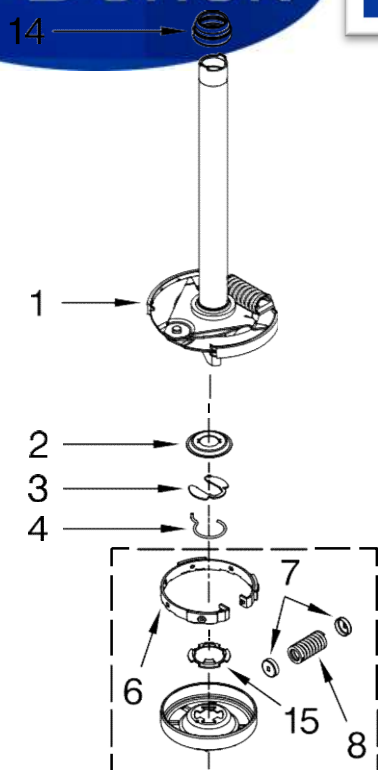

Illus. No.	Part No.	DESCRIPTION
13	8566003	Bracket, Control
14	W10115689	Cord, Power (Includes Item 15)
15	3952821	Strain Relief, Power Cord
16	8566035	Cap, End (L.H.) (Includes Item 28)
17	8566032	Cap, End (R.H.) (Includes Item 28)
18	W10278652	Valve, Water Inlet W/Vacuum Break
19	8541668	Clamp, Hose
20	3400073	Screw, Ground
21	8566022	Knob, Timer
22	8566018	Dial, Timer
23	8565944	Knob, Control
24	8536939	Clip, Knob
25	8318046	Clip, Capacitor
26	8572717	Capacitor, Motor Start
27	W10000080	Clip, Push-In Retainer

Illus. No.	Part No.	DESCRIPTION
28	8312709	Clip, Console
29	3351614	Screw, Ground
30	3363366	Clamp, Hose
31	8317496	Clamp, Hose
32	3951449	Hose, Pump To Tub (Includes Item 30)
33	661612	Switch, Water Temperature
34	3949180	Switch, Rotary
35	W10370433	Panel, Console
36	3400818	Screw, Timer Mounting
37	8519200	Support, Rear Panel
38	W10339879	Cable Tie
39	8577378	U-Bend, Drain Hose
40	W10231379	Cable Tie
41	62863	Screw, 10-16 x 3/8
42	W10235743	Harness, Wiring

LAVADORA 7MWTW9015YW0

Illus. No.	Part No.	DESCRIPTION
1	3355758	Cap, Agitator
2	358237	Screw & Washer (5/16-24 x 1)
3	3949550	Washer
4	63235	Agitator
5	8528150	Tub Ring & Gasket
6	3976308	Gasket, Tub Ring
7	21366	Nut, Spanner
8	W10389329	Basket & Balance Ring
9	387240	Balance Ring
10	389140	Block, Basket Drive
11	63849	Tub
12	383727	Gasket, Centerpost
13	3347780	Hose, Pressure Switch
14	2219077	Clip, Pressure Switch Hose

Illus. No.	Part No.	DESCRIPTION
1	388952	Brake & Drive Tube (Complete) (Refer to Page 9 For Further Breakdown)
2	63292	Washer, Spin Tube Thrust
3	62697	Ring, Spin Tube Support
4	63283	Ring, Retainer
5	3951311	Clutch (Complete)
6	3951308	Band & Lining, Clutch (Includes Items 7 & 8)
7	62646	Cap, Clutch Spring
8	3946792	Spring, Clutch
9	8532118	Gearcase (Complete) (Refer To Page 10 For Further Breakdown)