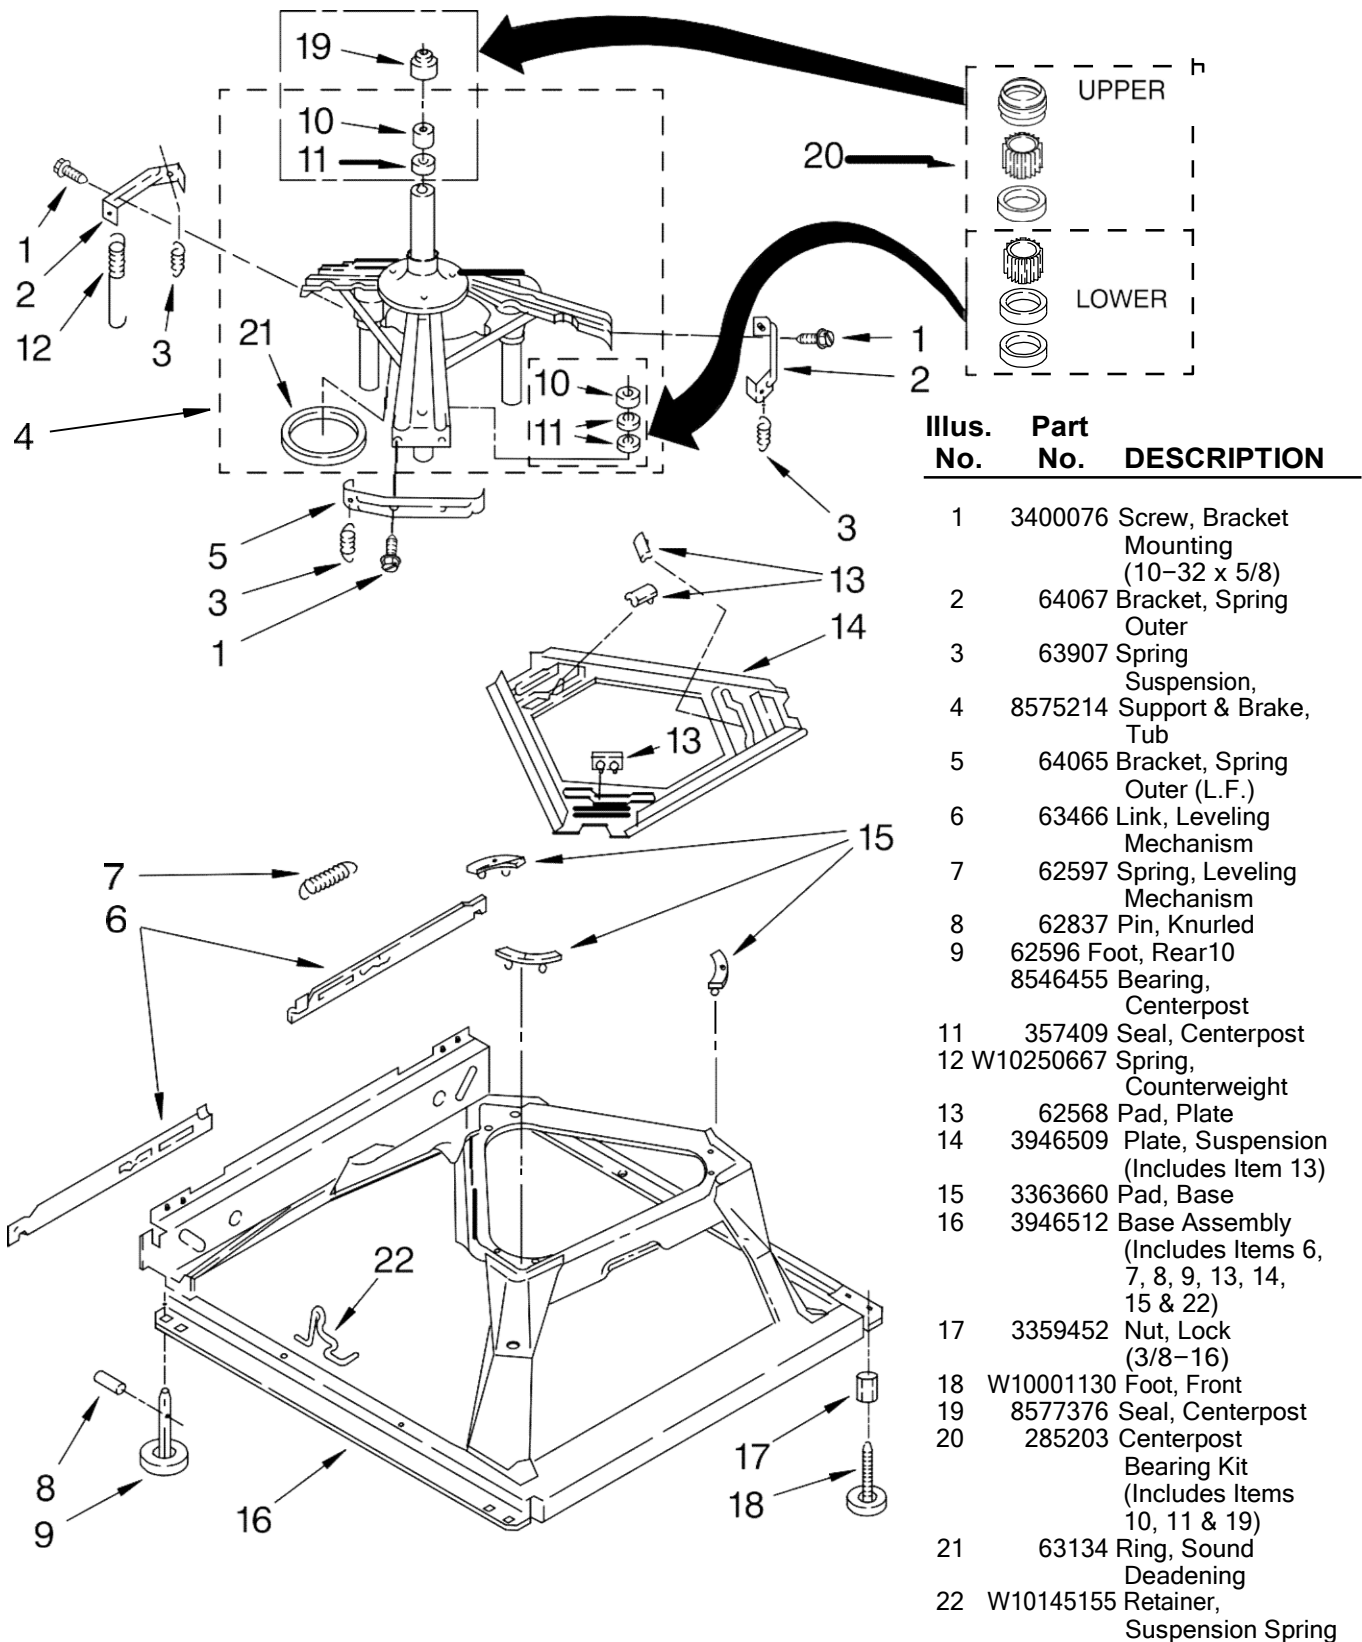

Illus. No.	Part No.	DESCRIPTION
13	8566003	Bracket, Control
14	W10115689	Cord, Power (Includes Item 15)
15	3952821	Strain Relief, Power Cord
16	8566035	Cap, End (L.H.) (Includes Item 28)
17	8566032	Cap, End (R.H.) (Includes Item 28)
18	W10278652	Valve, Water Inlet W/Vacuum Break
19	8541668	Clamp, Hose
20	3400073	Screw, Ground
21	8566022	Knob, Timer
22	8566018	Dial, Timer
23	8565944	Knob, Control
24	8536939	Clip, Knob
25	8318046	Clip, Capacitor
26	8572717	Capacitor, Motor Start
27	W10000080	Clip, Push-In Retainer

Illus. No.	Part No.	DESCRIPTION
28	8312709	Clip, Console
29	3351614	Screw, Ground
30	3363366	Clamp, Hose
31	8317496	Clamp, Hose
32	3951449	Hose, Pump To Tub (Includes Item 30)
33	661612	Switch, Water Temperature
34	3949180	Switch, Rotary
35	W10370433	Panel, Console
36	3400818	Screw, Timer Mounting
37	8519200	Support, Rear Panel
38	W10339879	Cable Tie
39	8577378	U-Bend, Drain Hose
40	W10231379	Cable Tie
41	62863	Screw, 10-16 x 3/8
42	W10235743	Harness, Wiring

LAVADORA 7MWTW9015YW0

Illus. No.	Part No.	DESCRIPTION
1	3355758	Cap, Agitator
2	358237	Screw & Washer (5/16-24 x 1)
3	3949550	Washer
4	63235	Agitator
5	8528150	Tub Ring & Gasket
6	3976308	Gasket, Tub Ring
7	21366	Nut, Spanner
8	W10389329	Basket & Balance Ring
9	387240	Balance Ring
10	389140	Block, Basket Drive
11	63849	Tub
12	383727	Gasket, Centerpost
13	3347780	Hose, Pressure Switch
14	2219077	Clip, Pressure Switch Hose