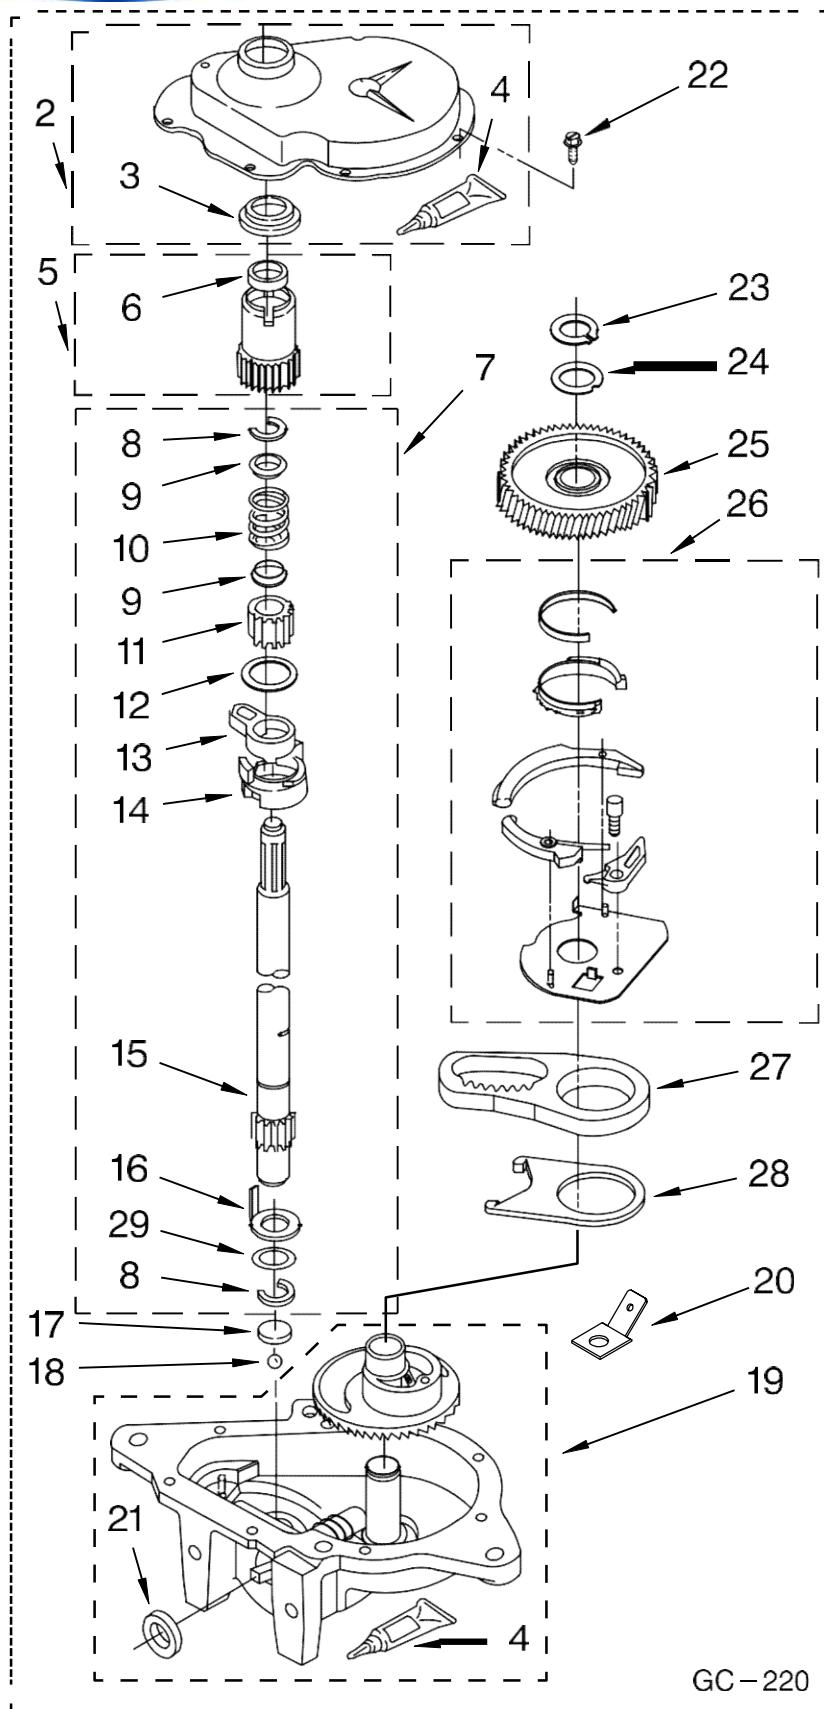

Illus. No.	Part No.	DESCRIPTION
1	8532118	Gearcase (Complete)
2	285202	Cover, Gearcase
3	3349985	Seal, Gearcase Cover
4	285195	Sealer, Gasket (.20 Fl. Oz.) (6 ml)
5	63320	Pinion, Spin (Includes Illus. 25)
6	356427	Seal, Spin Pinion
7	389387	Shaft, Agitator (Complete)
8	90369	Ring, Retaining (2)
9	62677	Retainer, Spring (2)
10	62676	Spring, Agitate
11	63273	Gear, Agitate (Includes 15 & 29)
12	62619	Washer, Agitate Gear
13	62580	Cam Follower (Includes 14)
14	62581	Cam, Agitate (Includes 13)
15	285509	Shaft, Agitator (Includes 11 & 29)
16	62618	Washer, Cam Thrust
17	16018	Bearing, Thrust (Includes 18)
18	85529	Ball, Bearing (Includes 17)
19	389230	Bottom and Pinion, Gearcase
20	3949116	Block Tab, Terminal
21	285352	Seal, Thrust Plug
22	3351614	Screw, Gearcase Cover Mounting (8) (10-24 x 3/8)
23	3362552	Ring, Retaining
24	285735	Washer Kit, Thrust
25	62570	Gear, Spin
26	388253	Neutral Assembly
27	3349296	Rack, Connecting
28	62621	Actuator, Shift
29	388815	Washer, Intermediate

GC-220