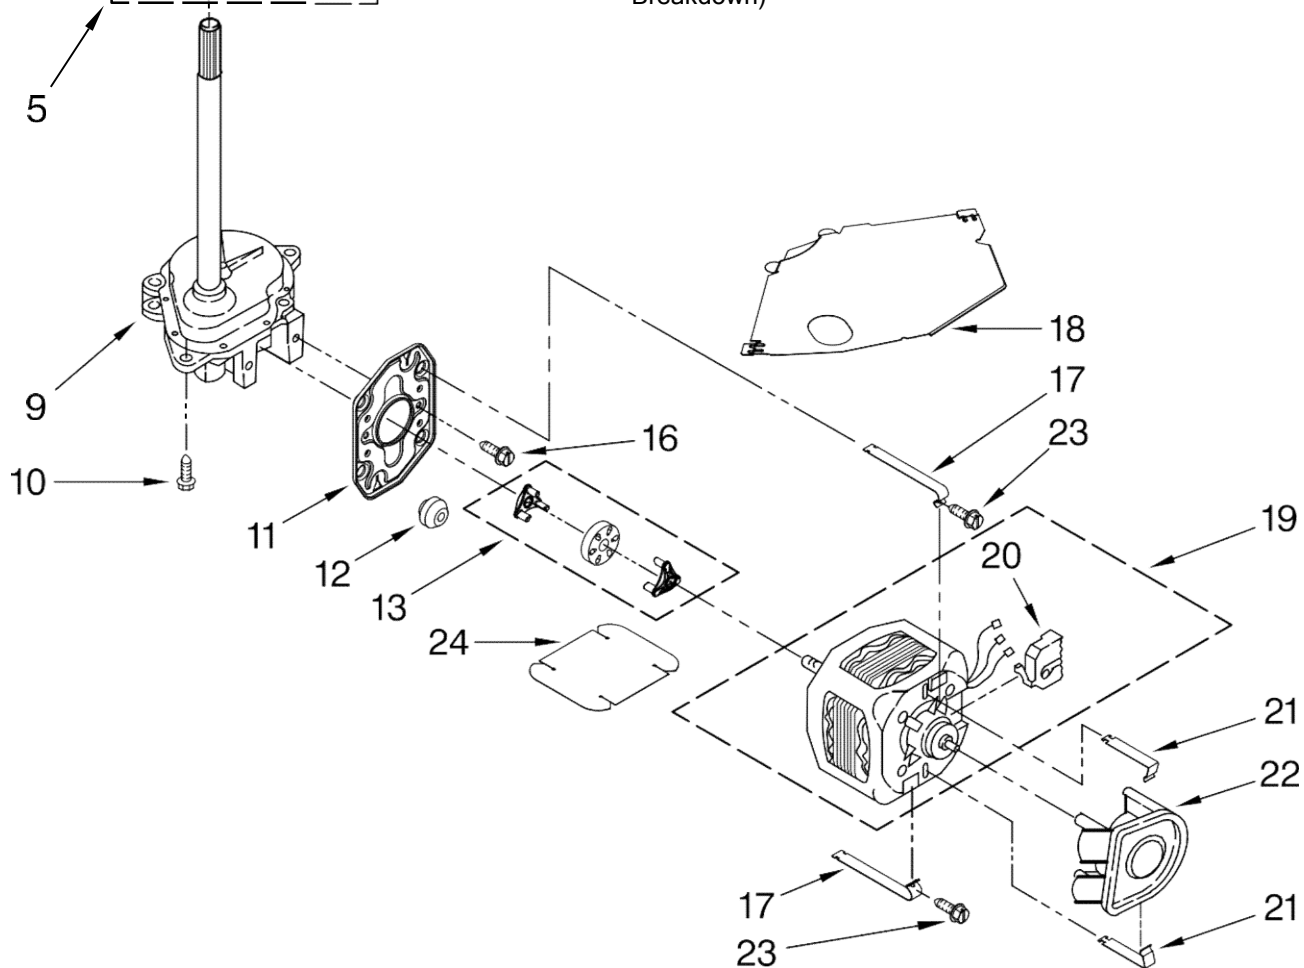

Illus. No.	Part No.	DESCRIPTION
1	388952	Brake & Drive Tube (Complete) (Refer to Page 9 For Further Breakdown)
2	63292	Washer, Spin Tube Thrust
3	62697	Ring, Spin Tube Support
4	63283	Ring, Retainer
5	3951311	Clutch (Complete)
6	3951308	Band & Lining, Clutch (Includes Items 7 & 8)
7	62646	Cap, Clutch Spring
8	3946792	Spring, Clutch
9	8532118	Gearcase (Complete) (Refer To Page 10 For Further Breakdown)

Illus. No.	Part No.	DESCRIPTION
10	3357334	Screw, Gearcase To Base
11	62611	Plate, Motor Mount To Gearcase
12	62691	Grommet, Motor
13	3364003	Coupling, Motor & Isolation
14	8577374	Seal
15	3355454	Clip, Anti-Rattle
16	3400516	Screw
17	W10086010	Retainer, Motor
18	3362089	Shield, Tub To Motor
19	661600	Motor, Main Drive
20	62850	Switch, Main Drive Motor
21	8546127	Retainer, Pump
22	3363394	Pump (Complete)
23	3387485	Screw, 10-16 x 5/8
24	3946532	Shield, Motor