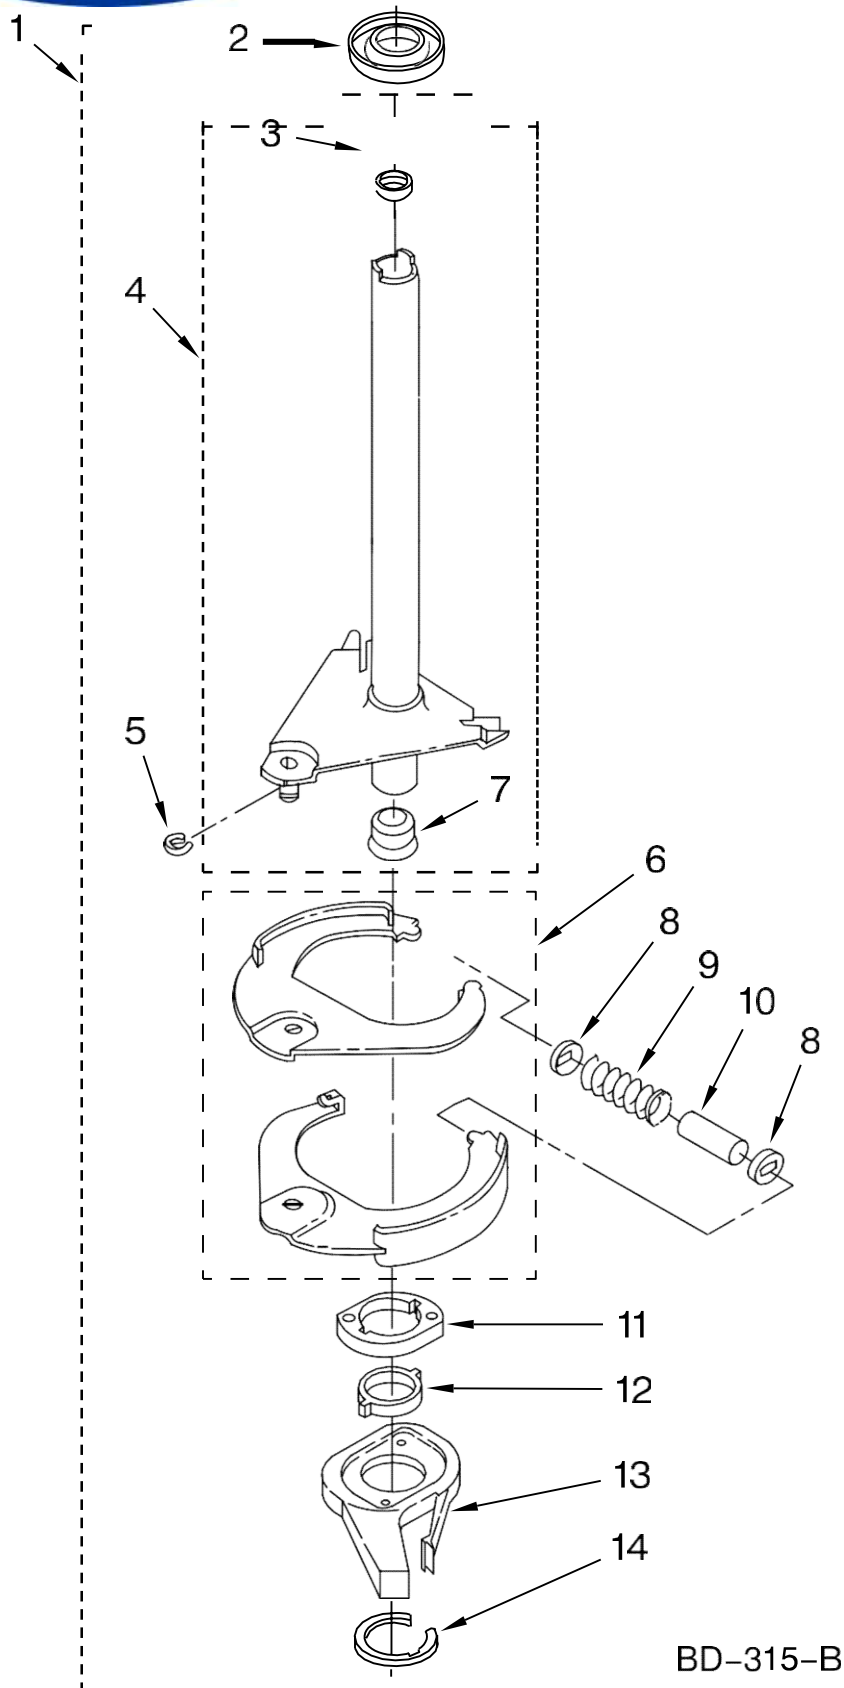

Illus. No.	Part No.	DESCRIPTION

1	388952	Brake And Drive Tube (Complete)
2	62658	Ring, Thrust
3	356427	Seal, Drive Tube
4	64027	Tube, Basket Drive (Includes Illus. 3, 4, 5 & 9)
5	64035	Ring, Retaining
6	64232	Shoe, Brake (2)
7	62703	"T" Bearing, Spin Tube
8	3353956	Cap, Brake Spring (2)
9	387806	Spring, Brake
10	3355360	Sleeve, Brake Spring
11	661516	Cam, Brake Release
12	63022	Sleeve, Cam
13	64194	Driver, Brake Cam
14	90368	Ring, Retaining

FOLLOWING PARTS NOT ILLUSTRATED

285208 Lubricant (Use Only In Brake Shoe Assembly On Roller & Pin)

BD-315-B