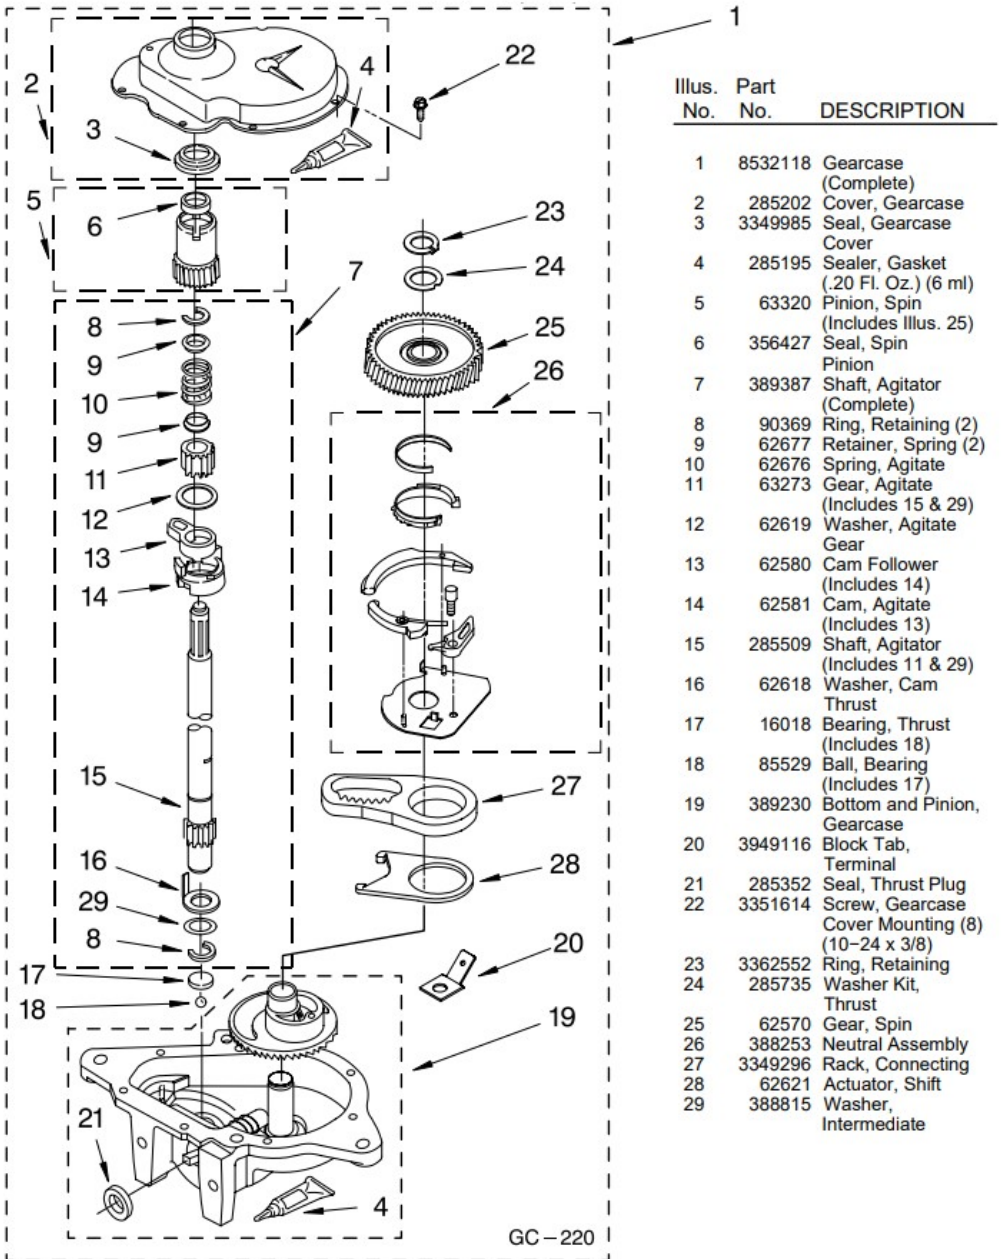

Illus. No.	Part No.	DESCRIPTION
10	3357334	Screw, Gearcase To Base
11	62611	Plate, Motor Mount To Gearcase
12	62691	Grommet, Motor
13	3364003	Coupling, Motor & Isolation
14	8577374	Seal
15	3355454	Clip, Anti-Rattle
16	3400516	Screw
17	W10086010	Retainer, Motor
18	3362089	Shield, Tub To Motor
19	661600	Motor, Main Drive
20	62850	Switch, Main Drive Motor
21	8546127	Retainer, Pump
22	3363394	Pump (Complete)
23	3387485	Screw, 10-16 x 5/8
24	3946532	Shield, Motor

# Lavadora Whirlpool 7MWTW9216YM0

Illus. No.	Part No.	DESCRIPTION
1	8532118	Gearcase (Complete)
2	285202	Cover, Gearcase
3	3349985	Seal, Gearcase Cover
4	285195	Sealer, Gasket (.20 Fl. Oz.) (6 ml)
5	63320	Pinion, Spin (Includes Illus. 25)
6	356427	Seal, Spin Pinion
7	389387	Shaft, Agitator (Complete)
8	90369	Ring, Retaining (2)
9	62677	Retainer, Spring (2)
10	62676	Spring, Agitate
11	63273	Gear, Agitate (Includes 15 & 29)
12	62619	Washer, Agitate Gear
13	62580	Cam Follower (Includes 14)
14	62581	Cam, Agitate (Includes 13)
15	285509	Shaft, Agitator (Includes 11 & 29)
16	62618	Washer, Cam Thrust
17	16018	Bearing, Thrust (Includes 18)
18	85529	Ball, Bearing (Includes 17)
19	389230	Bottom and Pinion, Gearcase
20	3949116	Block Tab, Terminal
21	285352	Seal, Thrust Plug
22	3351614	Screw, Gearcase Cover Mounting (8) (10-24 x 3/8)
23	3362552	Ring, Retaining
24	285735	Washer Kit, Thrust
25	62570	Gear, Spin
26	388253	Neutral Assembly
27	3349296	Rack, Connecting
28	62621	Actuator, Shift
29	388815	Washer, Intermediate