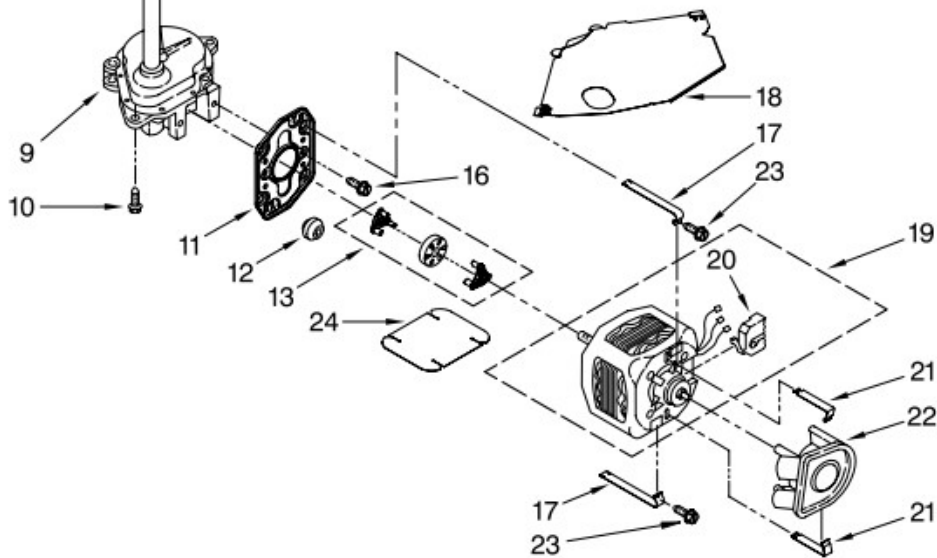

## AGITATOR, BASKET AND TUB PARTS

For Model: 7MWTW9216YM0

(White)

Illus. No.	Part No.	DESCRIPTION
1	8580006	Dispenser, Fabric Softener
2	358237	Screw & Washer (5/16-24 x 1)
3	8054468	Auger, Agitator
4	8578209	Agitator
5	8528150	Tub Ring & Gasket
6	3976308	Gasket, Tub Ring
7	3354845	Clip, Agitator
8	8543666	Washer-Agitator
9	8537434	Cam, Driven
10	3366877	Dog, Agitator Clutch
11	8055141	Bearing-Driven Cam
12	21366	Nut, Spanner
13	W10389328	Basket & Balance Ring
14	2219077	Clip, Pressure Switch Hose
15	387240	Balance Ring
16	63849	Tub
17	389140	Block, Basket Drive
18	383727	Gasket, Centerpost
19	3347780	Hose, Pressure Switch
20	8578210	Agitator (Complete)
21	3949550	Washer
22	8055228	Spacer, Thrust
23	3354733	Cap, Barrier
24	W10072840	Seal, Inner Cap
25	8533540	Retainer, Spring
26	8055140	Spring, Compression
27	8577198	Filter, Lint

Lavadora Whirlpool 7MWTW9216YMO

**BRAKE, CLUTCH, GEARCASE, MOTOR AND PUMP PARTS**

For Model: 7MWTW9216YMO  
 (White)

Illus. No.	Part No.	DESCRIPTION
1	388952	Brake & Drive Tube (Complete) (Refer to Page 9 For Further Breakdown)
2	63292	Washer, Spin Tube Thrust
3	62697	Ring, Spin Tube Support
4	63283	Ring, Retainer
5	3951311	Clutch (Complete)
6	3951308	Band & Lining, Clutch (Includes Items 7 & 8)
7	62646	Cap, Clutch Spring
8	3946792	Spring, Clutch
9	8532118	Gearcase (Complete) (Refer To Page 10 For Further Breakdown)

Illus. No.	Part No.	DESCRIPTION
10	3357334	Screw, Gearcase To Base
11	62611	Plate, Motor Mount To Gearcase
12	62691	Grommet, Motor
13	3364003	Coupling, Motor & Isolation
14	8577374	Seal
15	3355454	Clip, Anti-Rattle
16	3400516	Screw
17	W10086010	Retainer, Motor
18	3362089	Shield, Tub To Motor
19	661600	Motor, Main Drive
20	62850	Switch, Main Drive Motor
21	8546127	Retainer, Pump
22	3363394	Pump (Complete)
23	3387485	Screw, 10-16 x 5/8
24	3946532	Shield, Motor