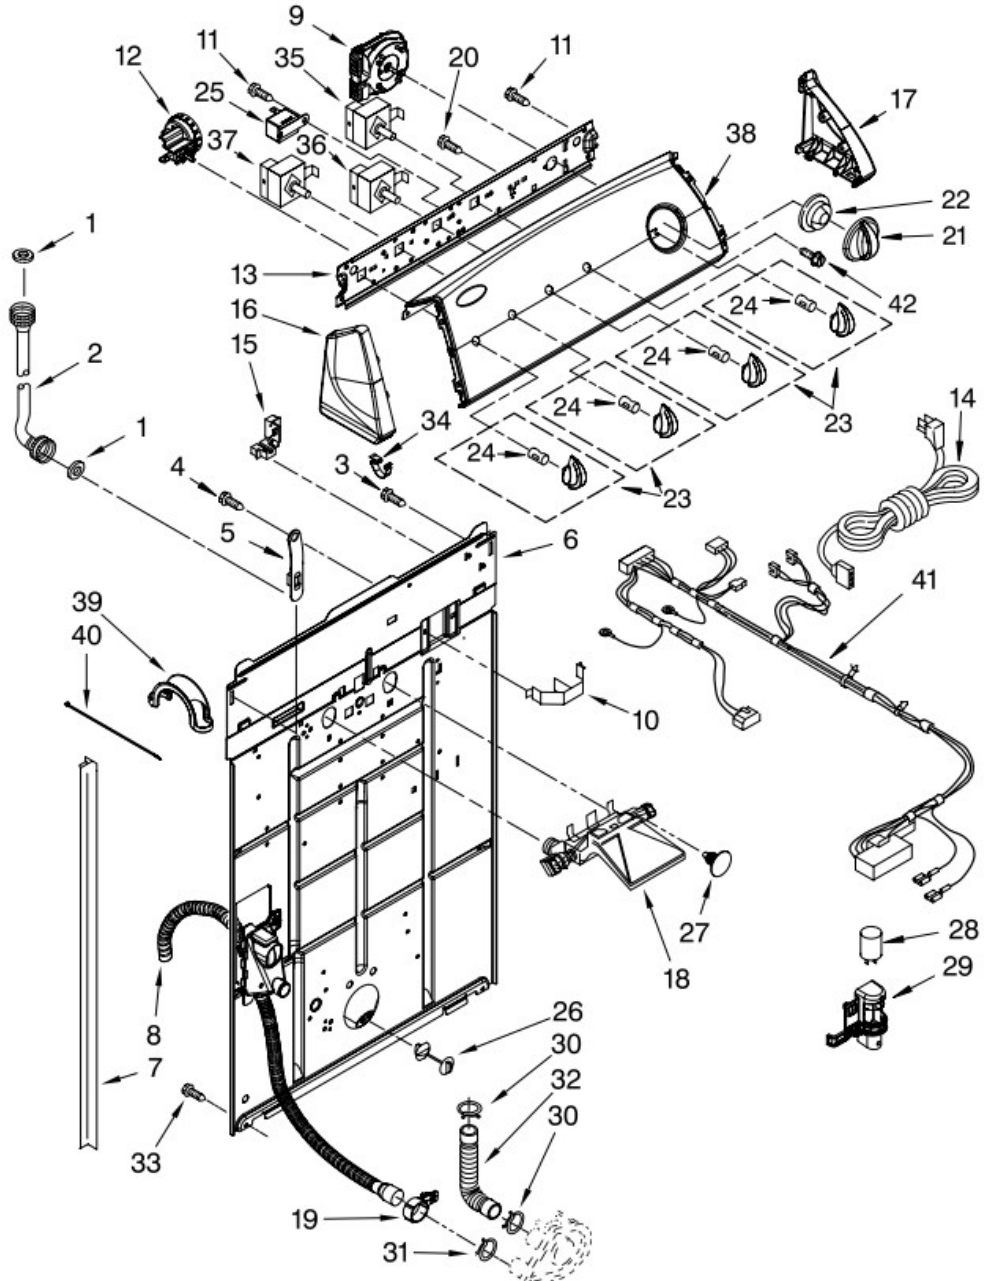

Distribuidor Autorizado

SurteRápido.com

Venta de Refacciones
Electrodomesticas

Lavadora Whirlpool 7MWTW9216YM0