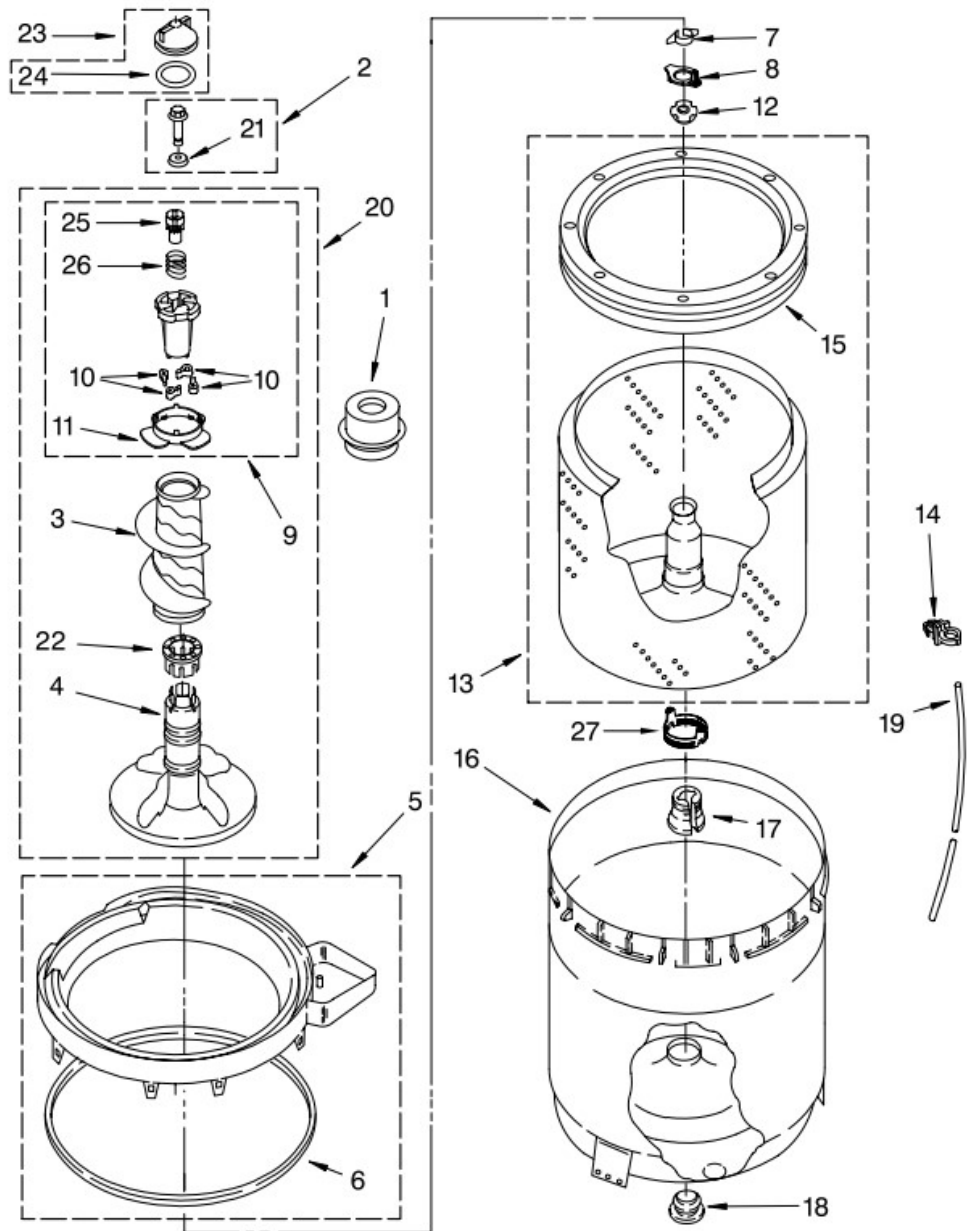

Lavadora Whirlpool 7MWTW9216YM0