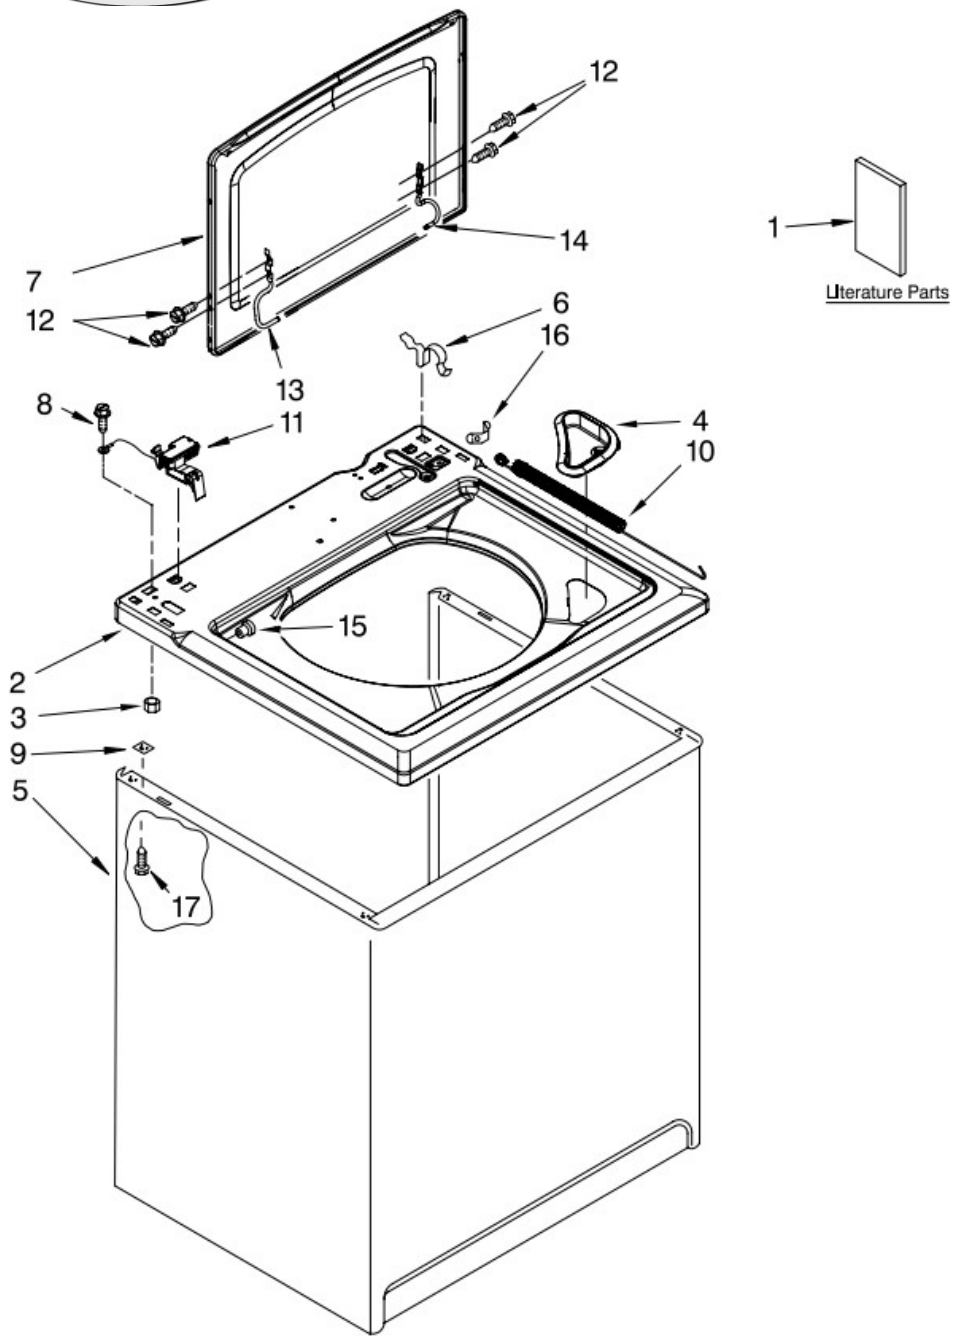

Lavadora Whirlpool 7MWTW9216YM0