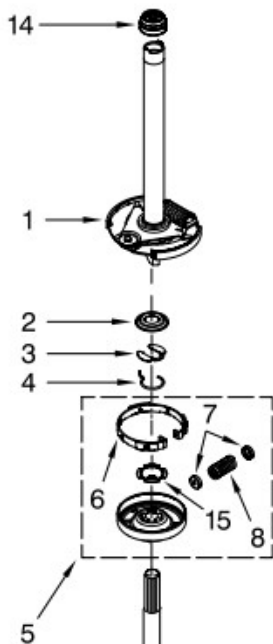

## AGITATOR, BASKET AND TUB PARTS

For Model: 7MWTW9216YM0

(White)

Illus. No.	Part No.	DESCRIPTION
1	8580006	Dispenser, Fabric Softener
2	358237	Screw & Washer (5/16-24 x 1)
3	8054468	Auger, Agitator
4	8578209	Agitator
5	8528150	Tub Ring & Gasket
6	3976308	Gasket, Tub Ring
7	3354845	Clip, Agitator
8	8543666	Washer-Agitator
9	8537434	Cam, Driven
10	3366877	Dog, Agitator Clutch
11	8055141	Bearing-Driven Cam
12	21366	Nut, Spanner
13	W10389328	Basket & Balance Ring
14	2219077	Clip, Pressure Switch Hose
15	387240	Balance Ring
16	63849	Tub
17	389140	Block, Basket Drive
18	383727	Gasket, Centerpost
19	3347780	Hose, Pressure Switch
20	8578210	Agitator (Complete)
21	3949550	Washer
22	8055228	Spacer, Thrust
23	3354733	Cap, Barrier
24	W10072840	Seal, Inner Cap
25	8533540	Retainer, Spring
26	8055140	Spring, Compression
27	8577198	Filter, Lint

Lavadora Whirlpool 7MWTW9216YMO

**BRAKE, CLUTCH, GEARCASE, MOTOR AND PUMP PARTS**

For Model: 7MWTW9216YMO  
 (White)

Illus. No.	Part No.	DESCRIPTION
1	388952	Brake & Drive Tube (Complete) (Refer to Page 9 For Further Breakdown)
2	63292	Washer, Spin Tube Thrust
3	62697	Ring, Spin Tube Support
4	63283	Ring, Retainer
5	3951311	Clutch (Complete)
6	3951308	Band & Lining, Clutch (Includes Items 7 & 8)
7	62646	Cap, Clutch Spring
8	3946792	Spring, Clutch
9	8532118	Gearcase (Complete) (Refer To Page 10 For Further Breakdown)

Illus. No.	Part No.	DESCRIPTION
10	3357334	Screw, Gearcase To Base
11	62611	Plate, Motor Mount To Gearcase
12	62691	Grommet, Motor
13	3364003	Coupling, Motor & Isolation
14	8577374	Seal
15	3355454	Clip, Anti-Rattle
16	3400516	Screw
17	W10086010	Retainer, Motor
18	3362089	Shield, Tub To Motor
19	661600	Motor, Main Drive
20	62850	Switch, Main Drive Motor
21	8546127	Retainer, Pump
22	3363394	Pump (Complete)
23	3387485	Screw, 10-16 x 5/8
24	3946532	Shield, Motor