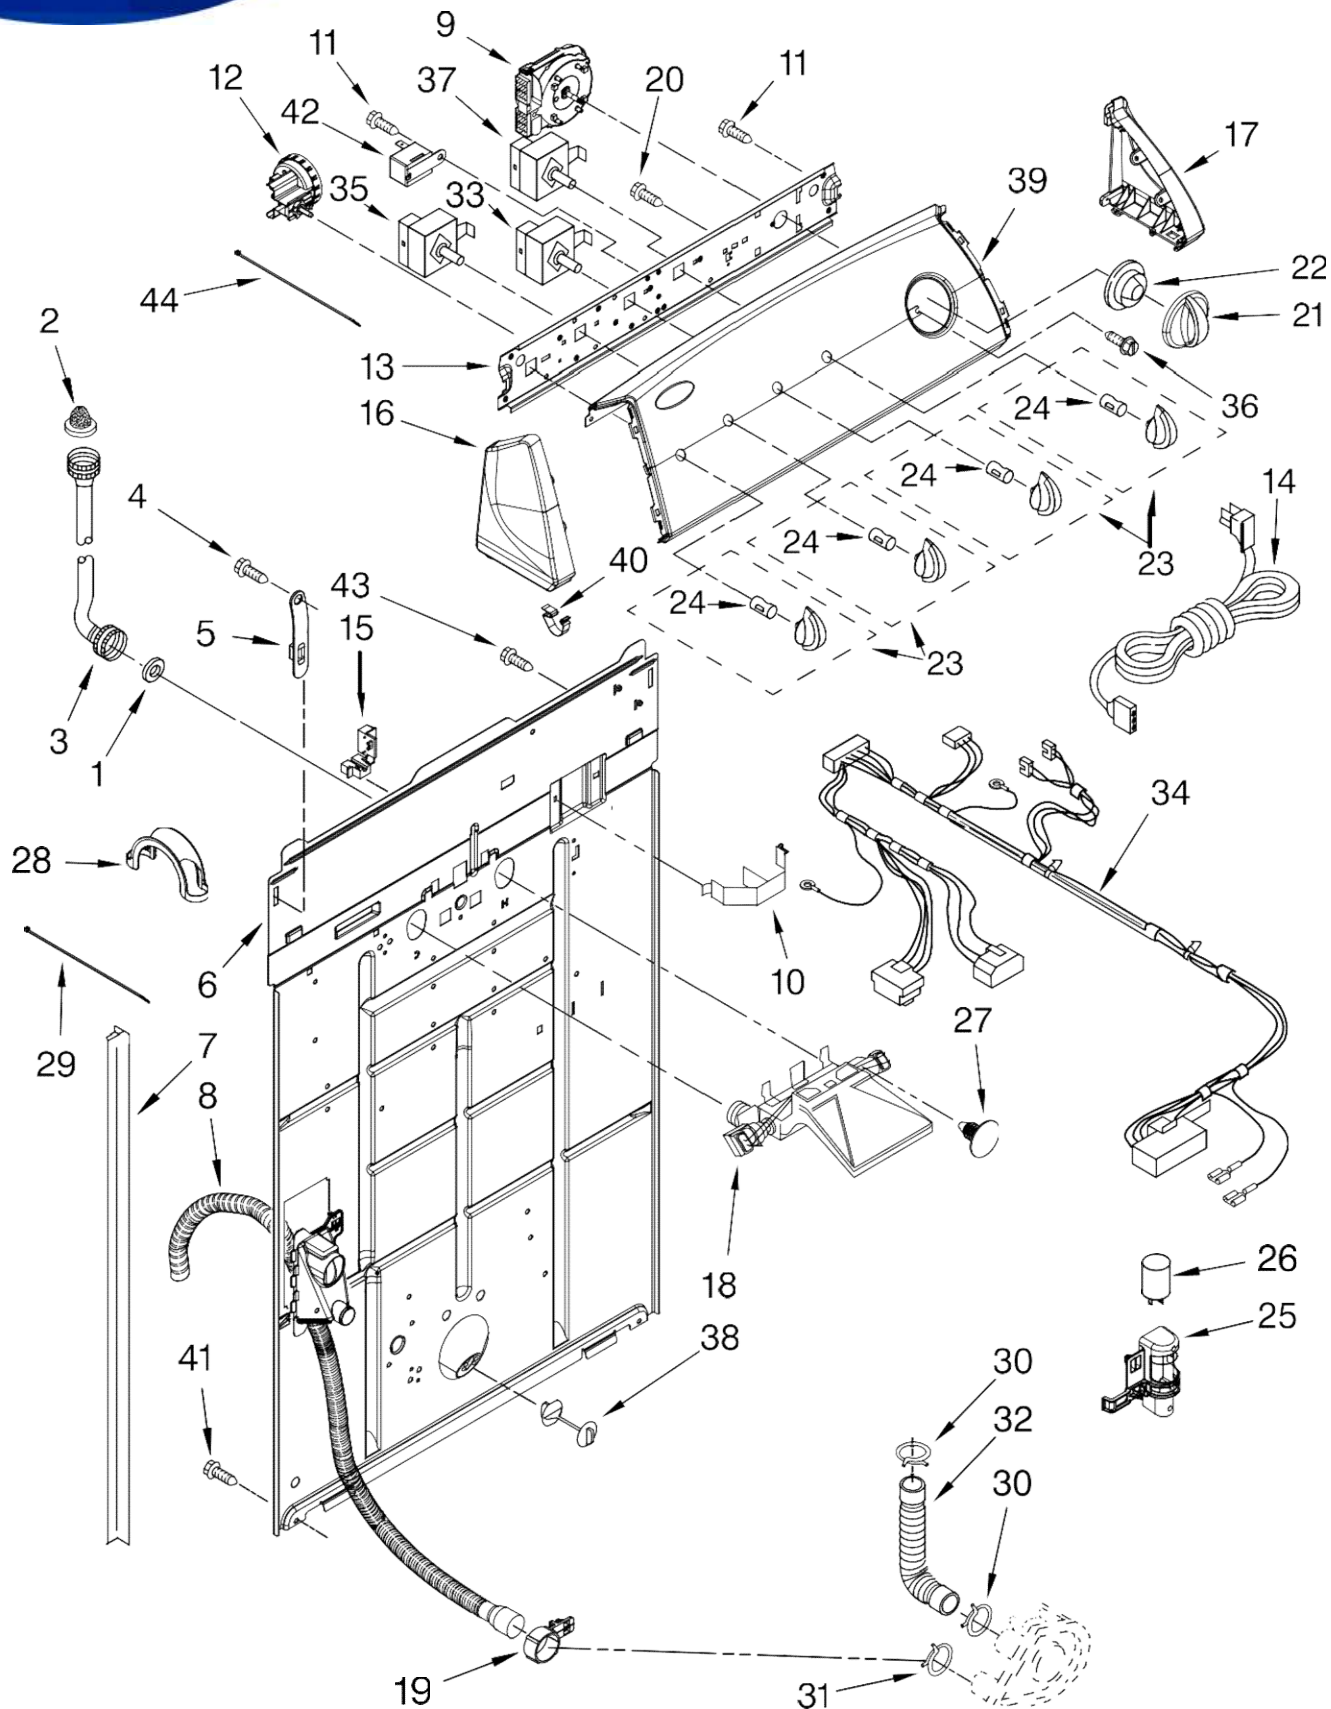

Illus. No.	Part No.	DESCRIPTION	Illus. No.	Part No.	DESCRIPTION	Illus. No.	Part No.	DESCRIPTION
1	W10242307	Washer, Water Inlet Hose	14	W10115689	Cord, Power (Includes Item 15)	29	W10339879	Cable Tie
2	353362	Washer, Filter	15	3952821	Strain Relief, Power Cord	30	3363366	Clamp, Hose
3		Hose, Water Inlet	16	8566035	Cap, End (L.H.) (Includes Item 40)	31	8317496	Clamp, Hose
	W10194210	Cold Water	17	8566032	Cap, End (R.H.) (Includes Item 40)	32	3951449	Hose, Pump To Tub (Includes Item 30)
	W10196191	Hot Water	18	W10278652	Valve, Water Inlet W/Vacuum Break	33	3949180	Switch, Rotary
4	9740848	Screw, 8-18 x 1/2	19	8541668	Clamp, Hose	34	W10224861	Harness, Wiring
5	8568314	Strap, Console	20	3400073	Screw, Ground	35	661614	Switch, Water Temperature
6	W10194450	Panel, Rear	21	8566022	Knob, Timer	36	3400818	Screw, Timer Mounting
7	62747	Pad, Rear Panel	22	8566018	Dial, Timer	37	3949180	Switch, Rotary
8	W10189267	Drain Hose Assembly (Includes Item 19)	23	8565944	Knob, Control	38	8519200	Support, Rear Panel
9	8577356	Timer, Control (60 Hz.) (Motor Not A Service Part)	24	8536939	Clip, Knob	39	W10370416	Panel, Console
10	8055003	Clip, Harness & Pressure Hose	25	8318046	Clip, Capacitor	40	8312709	Clip, Console
11	90767	Screw, 8-18 x 3/8	26	8572717	Capacitor, Motor Start	41	62863	Screw, 10-16 x 3/8
12	W10231403	Switch, Water Level	27	W10000080	Clip, Push-In Retainer	42	694419	Buzzer, Mini
13	8566003	Bracket, Control	28	8577378	U-Bend, Drain Hose	43	3351614	Screw, Ground
						44	W10231379	Cable Tie