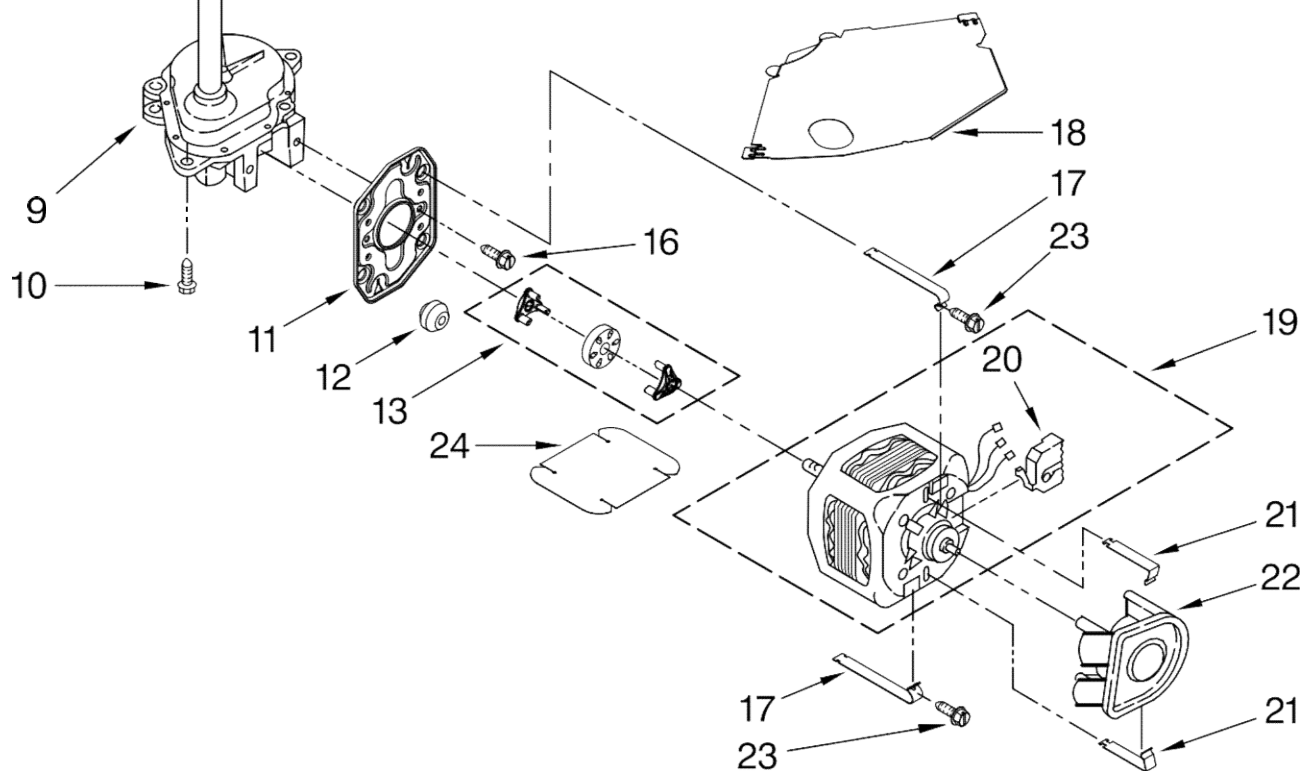

Illus. No.	Part No.	DESCRIPTION
1	388952	Brake & Drive Tube (Complete) (Refer to Page 9 For Further Breakdown)
2	63292	Washer, Spin Tube Thrust
3	62697	Ring, Spin Tube Support
4	63283	Ring, Retainer
5	3951311	Clutch (Complete)
6	3951308	Band & Lining, Clutch (Includes Illus. 7 & 8)
7	62646	Cap, Clutch Spring
8	3946792	Spring, Clutch
9	8532118	Gearcase (Complete) (Refer To Page 10 For Further Breakdown)

Illus. No.	Part No.	DESCRIPTION
10	3357334	Screw, Gearcase To Base
11	62611	Plate, Motor Mount To Gearcase
12	62691	Grommet, Motor
13	3364003	Coupling, Motor & Isolation
14	8577374	Seal
15	3355454	Clip, Anti-Rattle
16	3400516	Screw
17	W10086010	Retainer, Motor
18	3362089	Shield, Tub To Motor
19	661600	Motor, Main Drive
20	62850	Switch, Main Drive Motor
21	8546127	Retainer, Pump
22	3363394	Pump (Complete)
23	3387485	Screw, 10-16 x 5/8
24	3946532	Shield, Motor