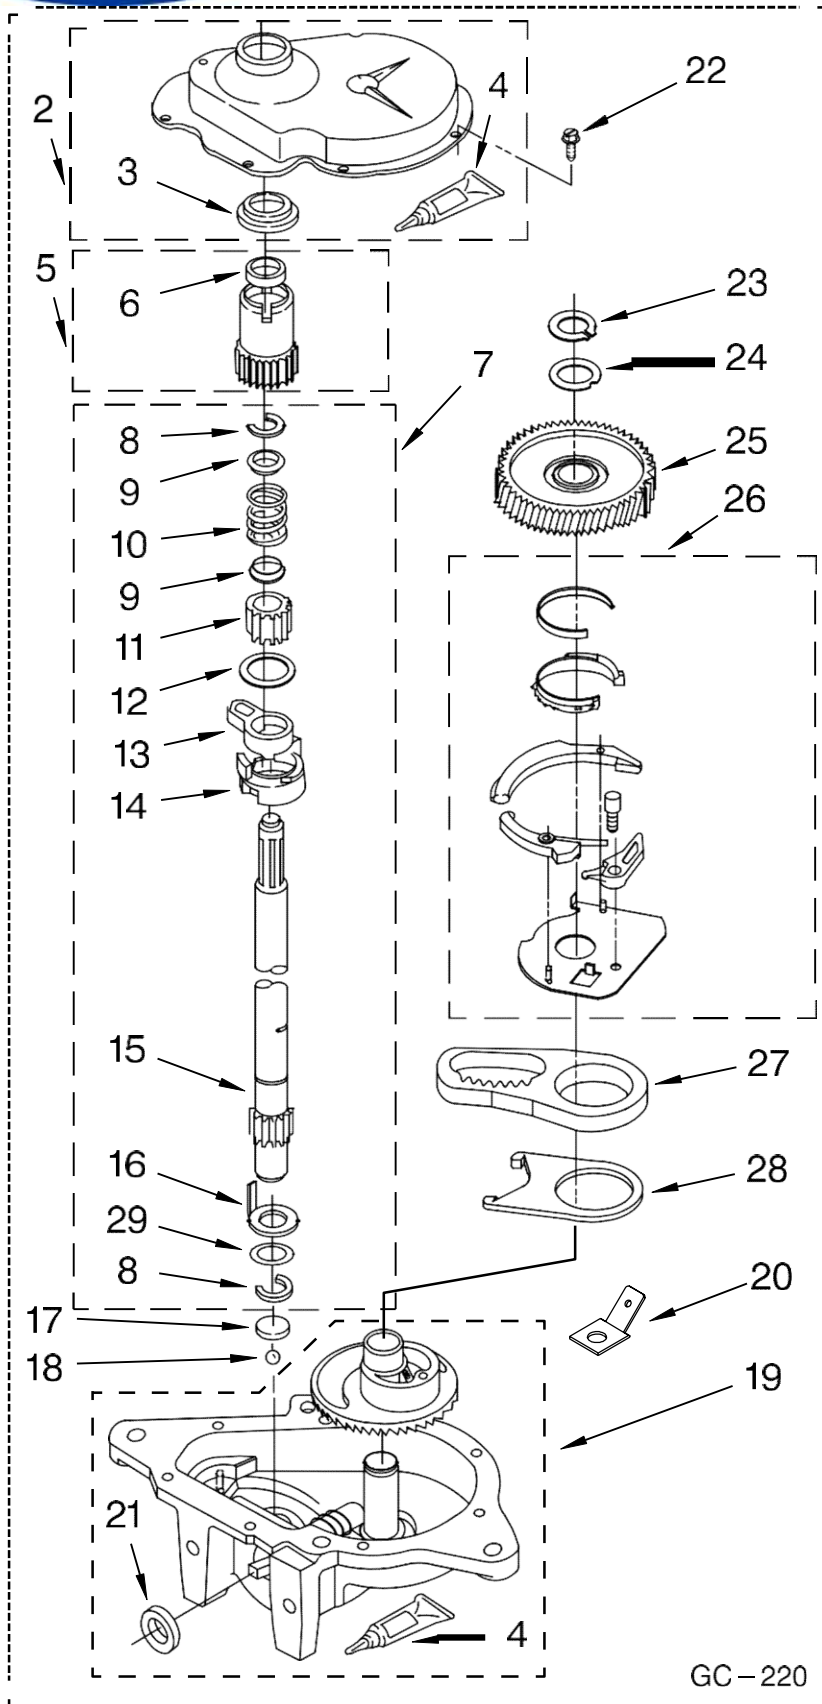

Illus. No.	Part No.	DESCRIPTION
1	8532118	Gearcase (Complete)
2	285202	Cover, Gearcase
3	3349985	Seal, Gearcase Cover
4	285195	Sealer, Gasket (.20 Fl. Oz.) (6 ml)
5	63320	Pinion, Spin (Includes Illus. 25)
6	356427	Seal, Spin Pinion
7	389387	Shaft, Agitator (Complete)
8	90369	Ring, Retaining (2)
9	62677	Retainer, Spring (2)
10	62676	Spring, Agitate
11	63273	Gear, Agitate (Includes 15 & 29)
12	62619	Washer, Agitate Gear
13	62580	Cam Follower (Includes 14)
14	62581	Cam, Agitate (Includes 13)
15	285509	Shaft, Agitator (Includes 11 & 29)
16	62618	Washer, Cam Thrust
17	16018	Bearing, Thrust (Includes 18)
18	85529	Ball, Bearing (Includes 17)
19	389230	Bottom and Pinion, Gearcase
20	3949116	Block Tab, Terminal
21	285352	Seal, Thrust Plug
22	3351614	Screw, Gearcase Cover Mounting (8) (10-24 x 3/8)
23	3362552	Ring, Retaining
24	285735	Washer Kit, Thrust
25	62570	Gear, Spin
26	388253	Neutral Assembly
27	3349296	Rack, Connecting
28	62621	Actuator, Shift
29	388815	Washer, Intermediate

GC-220