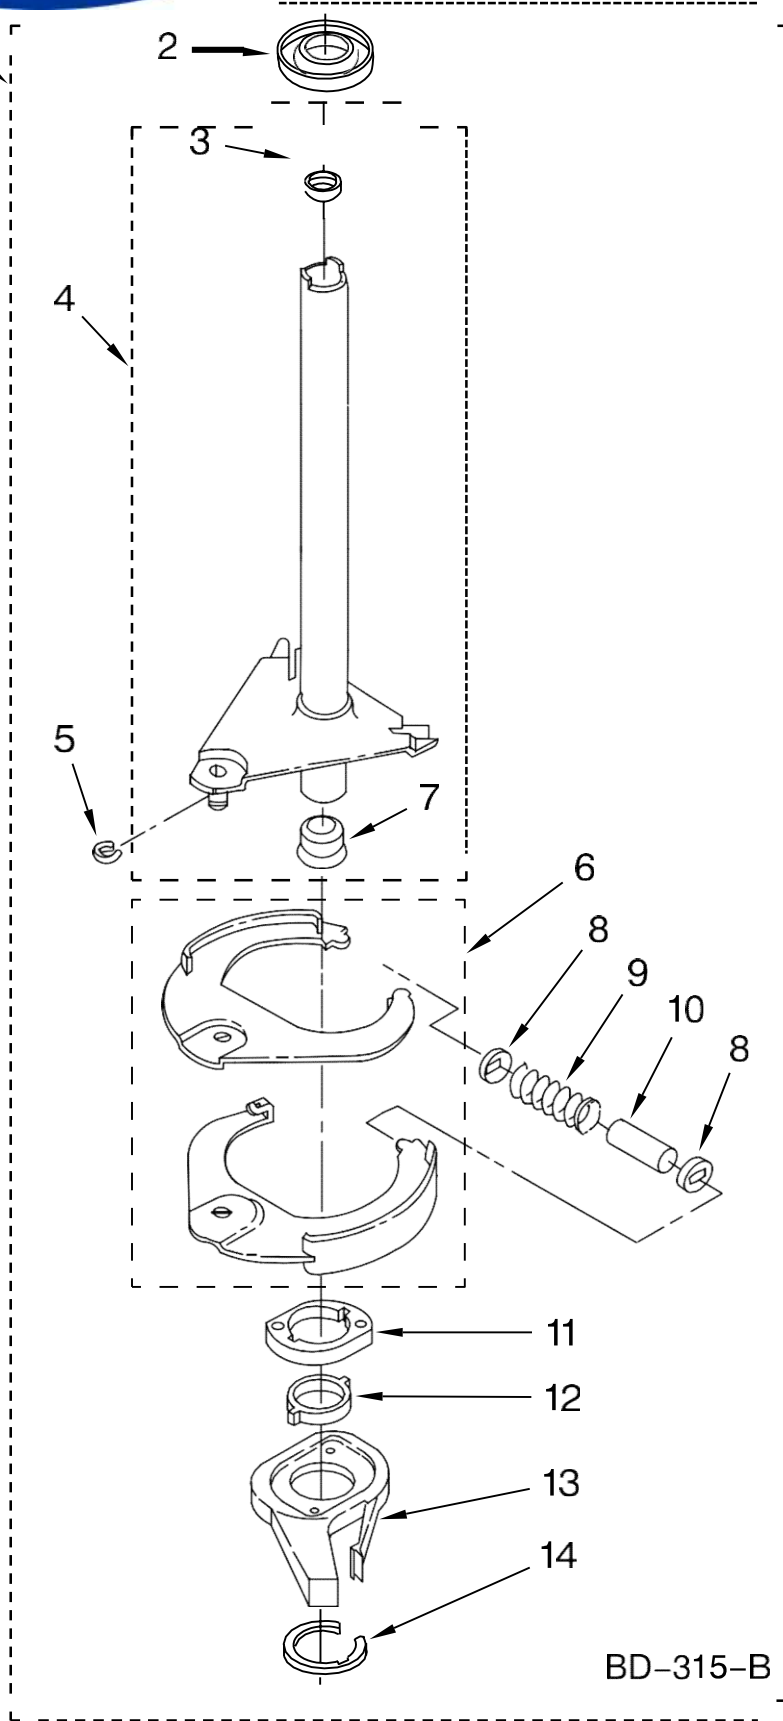

Illus. No.	Part No.	DESCRIPTION
1	388952	Brake And Drive Tube (Complete)
2	62658	Ring, Thrust
3	356427	Seal, Drive Tube
4	64027	Tube, Basket Drive (Includes Illus. 3, 4, 5 & 9)
5	64035	Ring, Retaining
6	64232	Shoe, Brake (2)
7	62703	"T" Bearing, Spin Tube
8	3353956	Cap, Brake Spring (2)
9	387806	Spring, Brake
10	3355360	Sleeve, Brake Spring
11	661516	Cam, Brake Release
12	63022	Sleeve, Cam
13	64194	Driver, Brake Cam
14	90368	Ring, Retaining

FOLLOWING PARTS NOT ILLUSTRATED

285208 Lubricant (Use Only In Brake Shoe Assembly On Roller & Pin)

BD-315-B