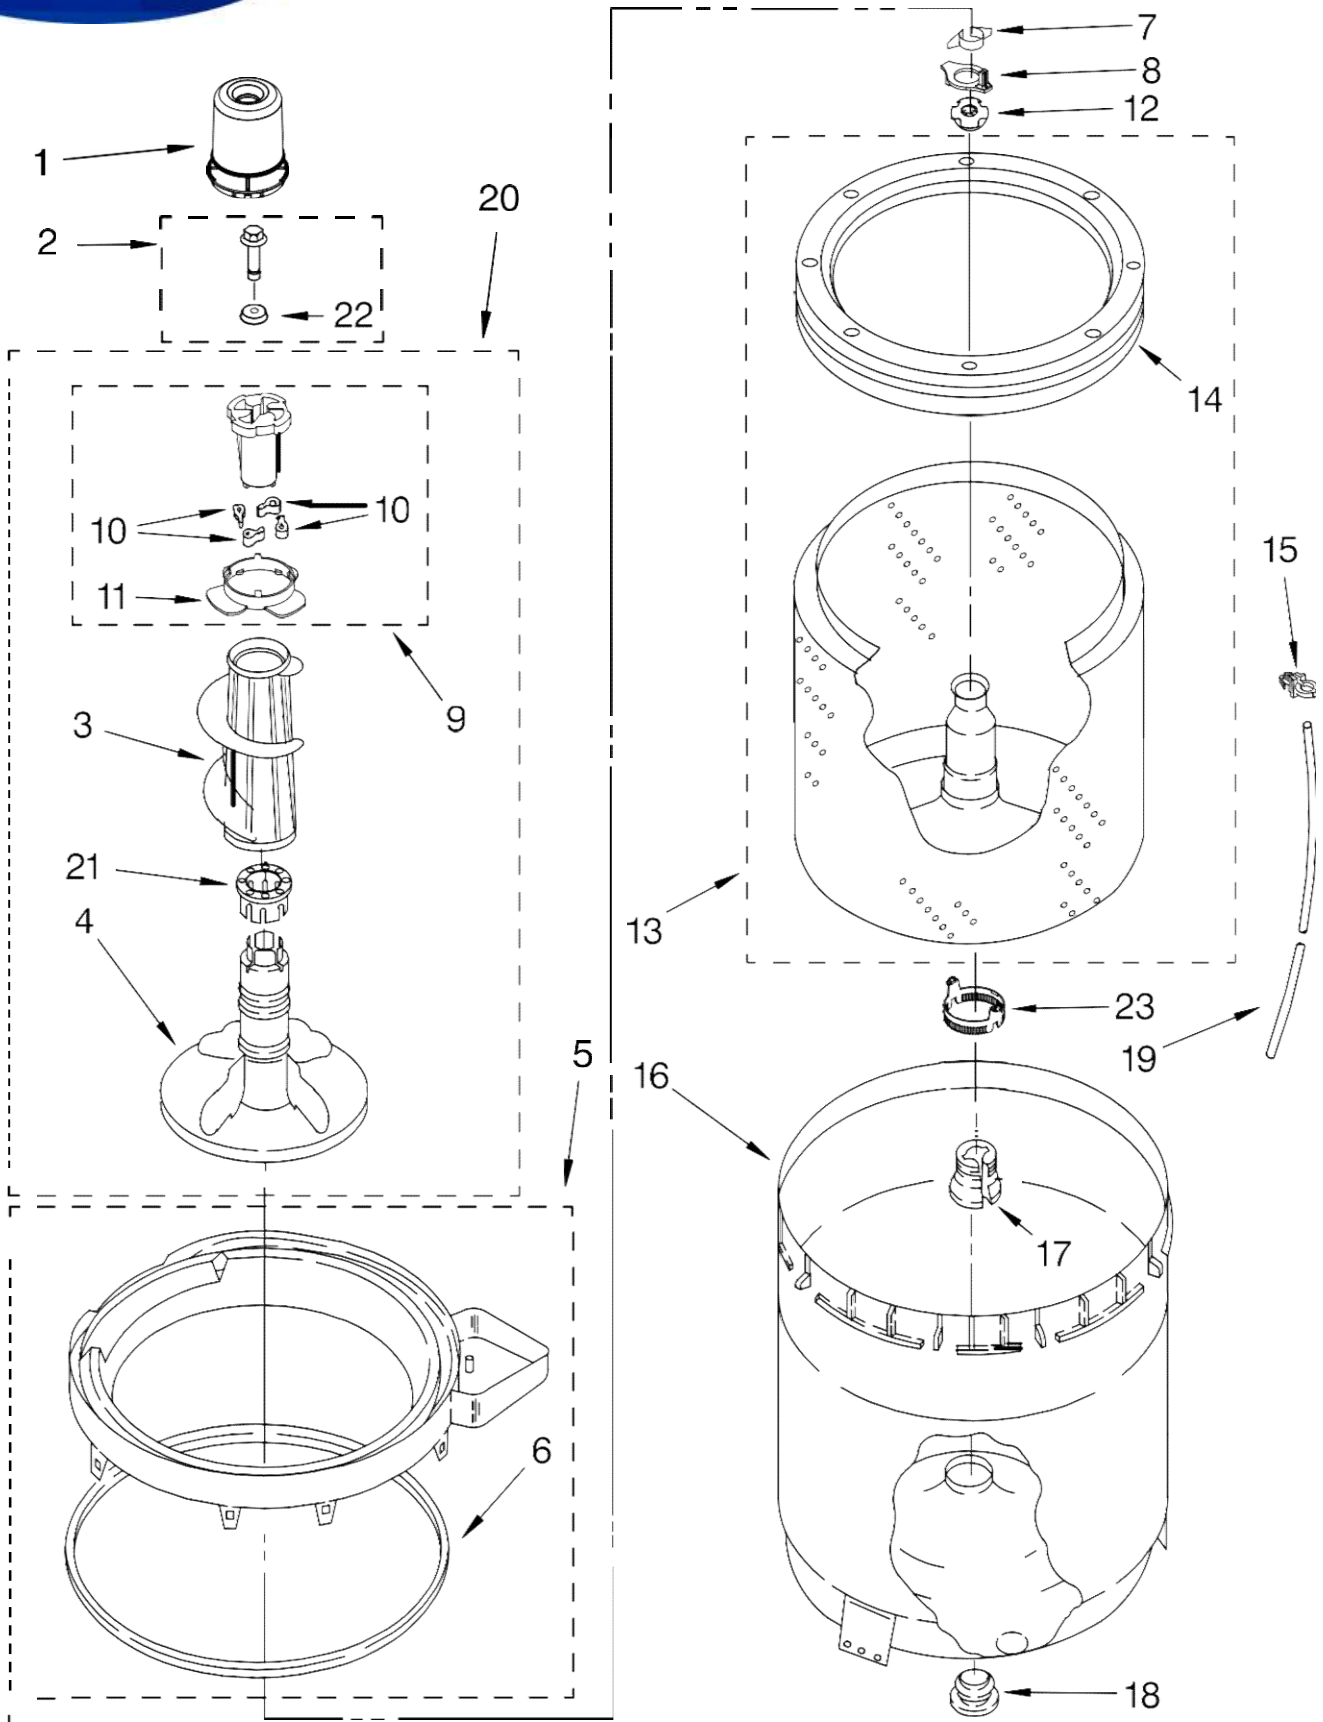

Illus. No.	Part No.	DESCRIPTION
1	8533252	Dispenser, Fabric Softener
2	358237	Screw & Washer (5/16-24 x 1)
3	389141	Auger, Agitator
4	389386	Agitator
5	8528150	Tub Ring & Gasket
6	3976308	Gasket, Tub Ring
7	3354845	Clip, Agitator
8	8543666	Washer, Agitator
9	3363662	Cam Driven
10	3366877	Dog, Agitator
11	3363661	Bearing-Driven Cam
12	21366	Nut, Spanner
13	8526016	Basket & Balance Ring
14	387240	Balance Ring
15	2219077	Clip, Pressure Switch Hose
16	63849	Tub
17	389140	Block, Basket Drive
18	383727	Gasket, Centerpost
19	3347780	Hose, Pressure Switch
20	3347674	Agitator (Complete)
21	3350389	Spacer, Thrust
22	3949550	Washer
23	8577198	Filter, Lint