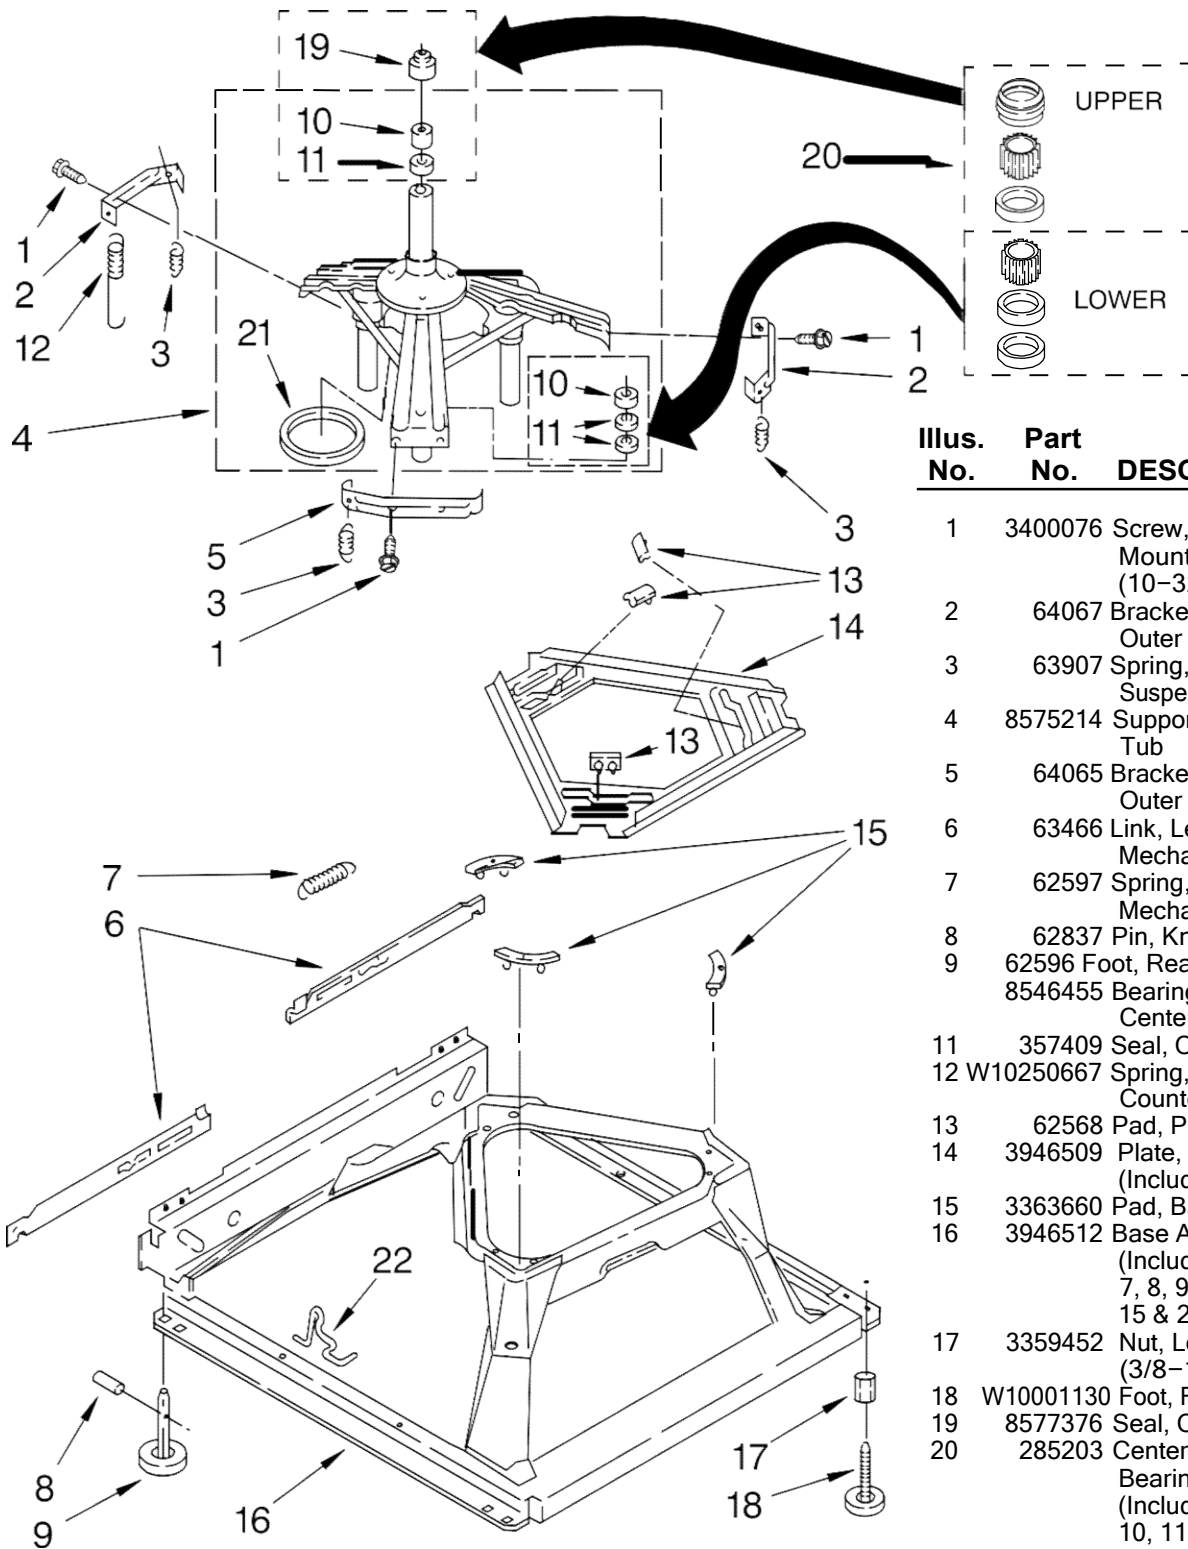

Illus. No.	Part No.	DESCRIPTION
1	3400076	Screw, Bracket Mounting (10-32 x 5/8)
2	64067	Bracket, Spring Outer
3	63907	Spring, Suspension
4	8575214	Support & Brake, Tub
5	64065	Bracket, Spring Outer (L.F.)
6	63466	Link, Leveling Mechanism
7	62597	Spring, Leveling Mechanism
8	62837	Pin, Knurled
9	62596	Foot, Rear
	8546455	Bearing, Centerpost
11	357409	Seal, Centerpost
12	W10250667	Spring, Counterweight
13	62568	Pad, Plate
14	3946509	Plate, Suspension (Includes Item 13)
15	3363660	Pad, Base
16	3946512	Base Assembly (Includes Items 6, 7, 8, 9, 13, 14, 15 & 22)
17	3359452	Nut, Lock (3/8-16)
18	W10001130	Foot, Front
19	8577376	Seal, Centerpost
20	285203	Centerpost Bearing Kit (Includes Items 10, 11 & 19)
21	63134	Ring, Sound Deadening
22	W10145155	Retainer, Suspension Spring