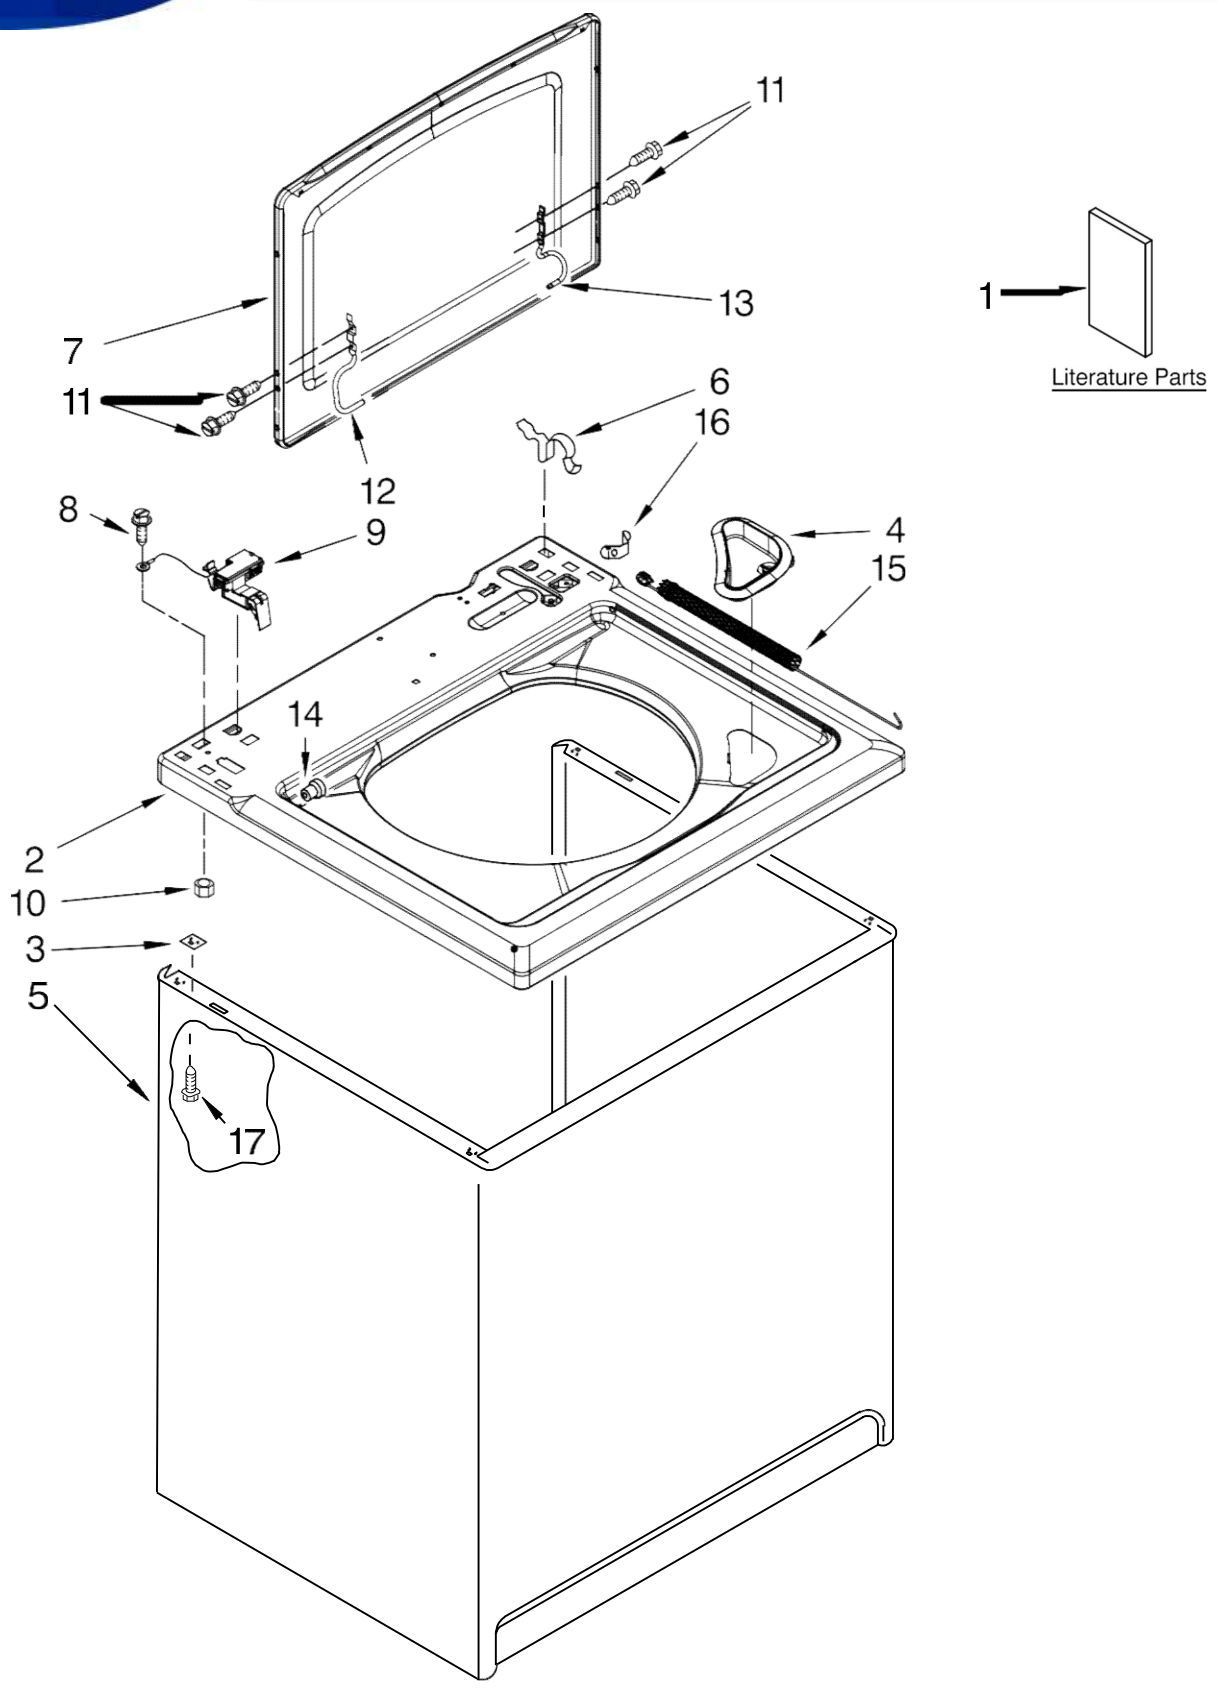

LAVADORA 7MWTW9315YW0