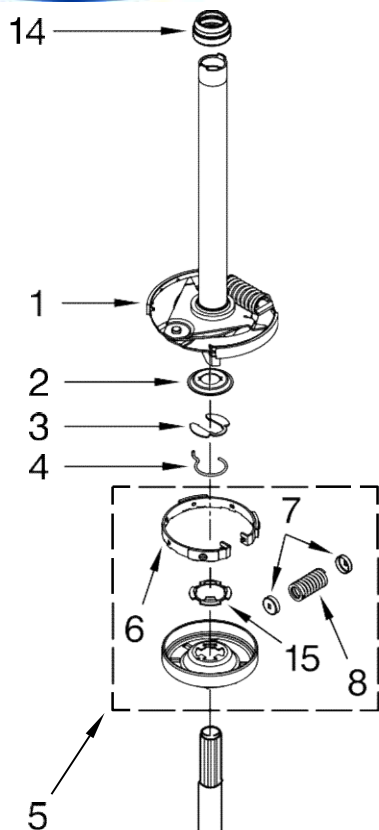

Illus. No.	Part No.	DESCRIPTION
1	388952	Brake & Drive Tube (Complete) (Refer to Page 9 For Further Breakdown)
2	63292	Washer, Spin Tube Thrust
3	62697	Ring, Spin Tube Support
4	63283	Ring, Retainer
5	3951311	Clutch (Complete)
6	3951308	Band & Lining, Clutch (Includes Illus. 7 & 8)
7	62646	Cap, Clutch Spring
8	3946792	Spring, Clutch
9	8532118	Gearcase (Complete) (Refer To Page 10 For Further Breakdown)

Illus. No.	Part No.	DESCRIPTION
10	3357334	Screw, Gearcase To Base
11	62611	Plate, Motor Mount To Gearcase
12	62691	Grommet, Motor
13	3364003	Coupling, Motor & Isolation
14	8577374	Seal
15	3355454	Clip, Anti-Rattle
16	3400516	Screw
17	W10086010	Retainer, Motor
18	3362089	Shield, Tub To Motor
19	661600	Motor, Main Drive
20	62850	Switch, Main Drive Motor
21	8546127	Retainer, Pump
22	3363394	Pump (Complete)
23	3387485	Screw, 10-16 x 5/8
24	3946532	Shield, Motor