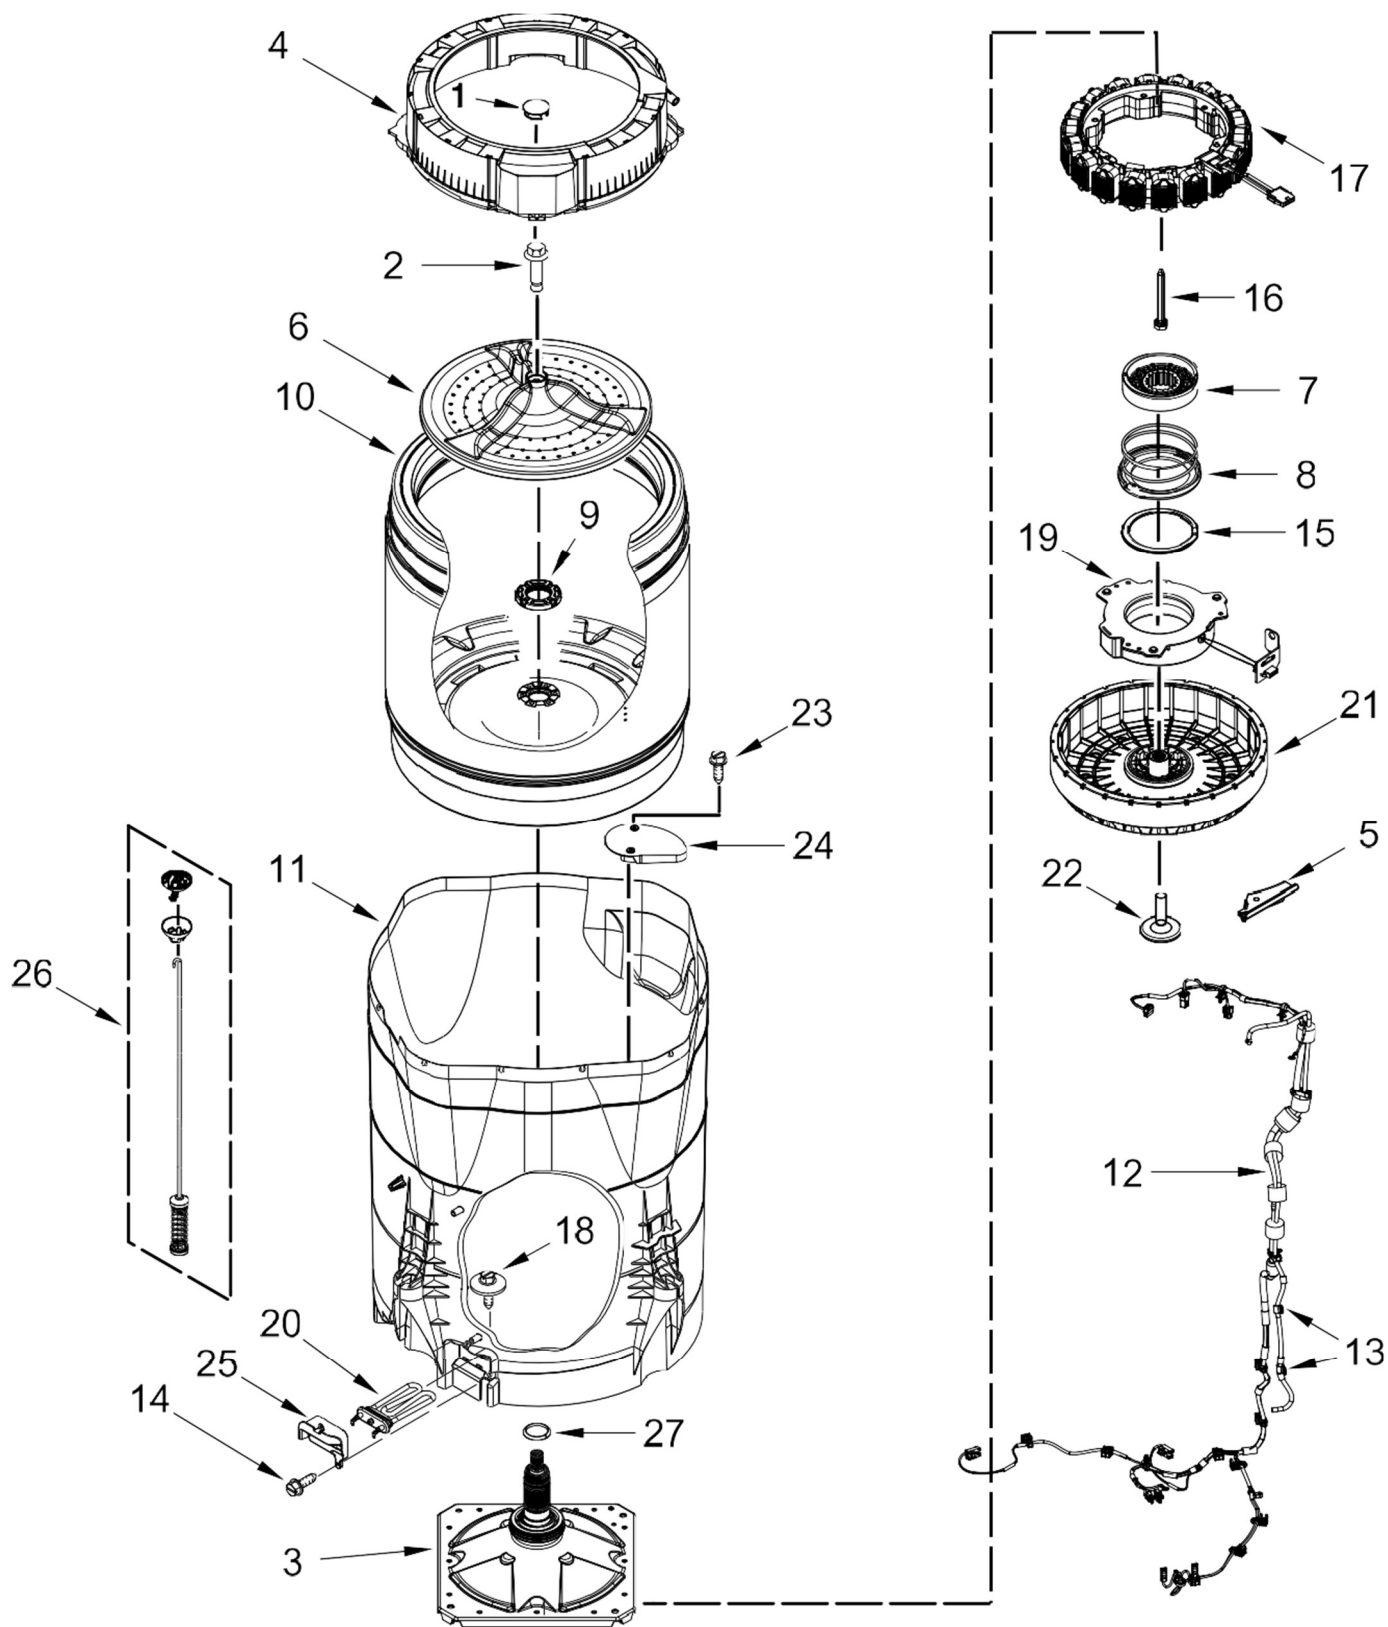

# LAVADORA 7MWTW9500ECO

**Color:** Chrome Shadow **Capacidad:** 28 kg.

<b>No. Ilus.</b>	<b>DESCRIPCIÓN</b>	<b>Can</b>	<b>No. de Parte</b>
1	Lid Assembly	1	W10670723
2	Bumper, Lid	2	W10742438
3	Top Cover Assembly,Rear Tray	1	W10684589
4	Harness, User Interface	1	W10479822
5	Screw	1	1157158
6	Power Cord	1	W10719553
7	Screw	1	3400076
8	Screw	1	9740848
9	Assembly, Speaker	1	W10568405
10	Screw	8	96435
11	Screw	1	8540513
12	Frame, Lower Assembly	1	W10710495
14	Hinge-asm	1	W10859054
15	Cabinet	1	W10763699
16	Screw	5	W10589828
17	Channel, Front Rear	1	W10463933
18	Foot Assembly, Leveling	4	W10715265
19	Panel, Rear	1	W10464765
20	Cover, Harness	1	W10676061
21	Clamp, Hose	1	W10142630
22	Tie, Cable	1	W10339879
23	Hose, Outer Drain	1	W10826733
24	U-Bend, Drain Hose	1	W10280024
25	Clamp, Hose	1	WP356138
26	Absorber, Impact	3	W10688364
27	Absorber, Impact	3	8564458
28	Damper, Sound	3	W10414221
29	Hose, Internal Drain	1	W10786890
30	Lock, Top	2	W10248088
31	Screw	1	8533928
32	Badge	1	W10511972
33	Absorber, Sound	1	W10825092
34	Clip, Hose	1	W10652932
35	Screw	3	W10004910

No. Ilus.	DESCRIPCIÓN	Cant.	No. de Parte
1	Cap, Impeller	1	W10648586
2	Screw	1	W10625252
3	Drive Assembly	1	W10006491
4	Tub Ring	1	W10512171
5	Shield, Motor Harness	1	W10846538
6	Impeller (Washplate)	1	W10834893
7	Slider	1	W10447975
8	Assembly, Spring	1	W10006494
9	Nut, Lock	1	W10726440
10	Basket Assembly	1	W10743267
11	Tub	1	W10704196
12	Harness, Lower	1	W10479815
13	Clamp, Cable	2	W10832445
14	Screw	1	8533943
15	Ring, Snap	1	W10275082
16	Screw	6	W10644129
17	Stator, Motor	1	W10754158
18	Screw	1	W10743982
19	Assembly, Clutch	1	W10754448
20	Heater, Tub	1	W10752918
21	Rotor, Motor	1	W10754161
22	Screw	1	W10636382
23	Screw	1	8533928
24	Hood, Dual Pump	1	W10597575
25	Cover, Tub Heater	1	W10297450
26	Damper Assembly, Tub Suspension (Set Of 4-Includes Suspension Bushings and Suspension)	4	W10859079
27	Washer, Thrust	1	W10726428