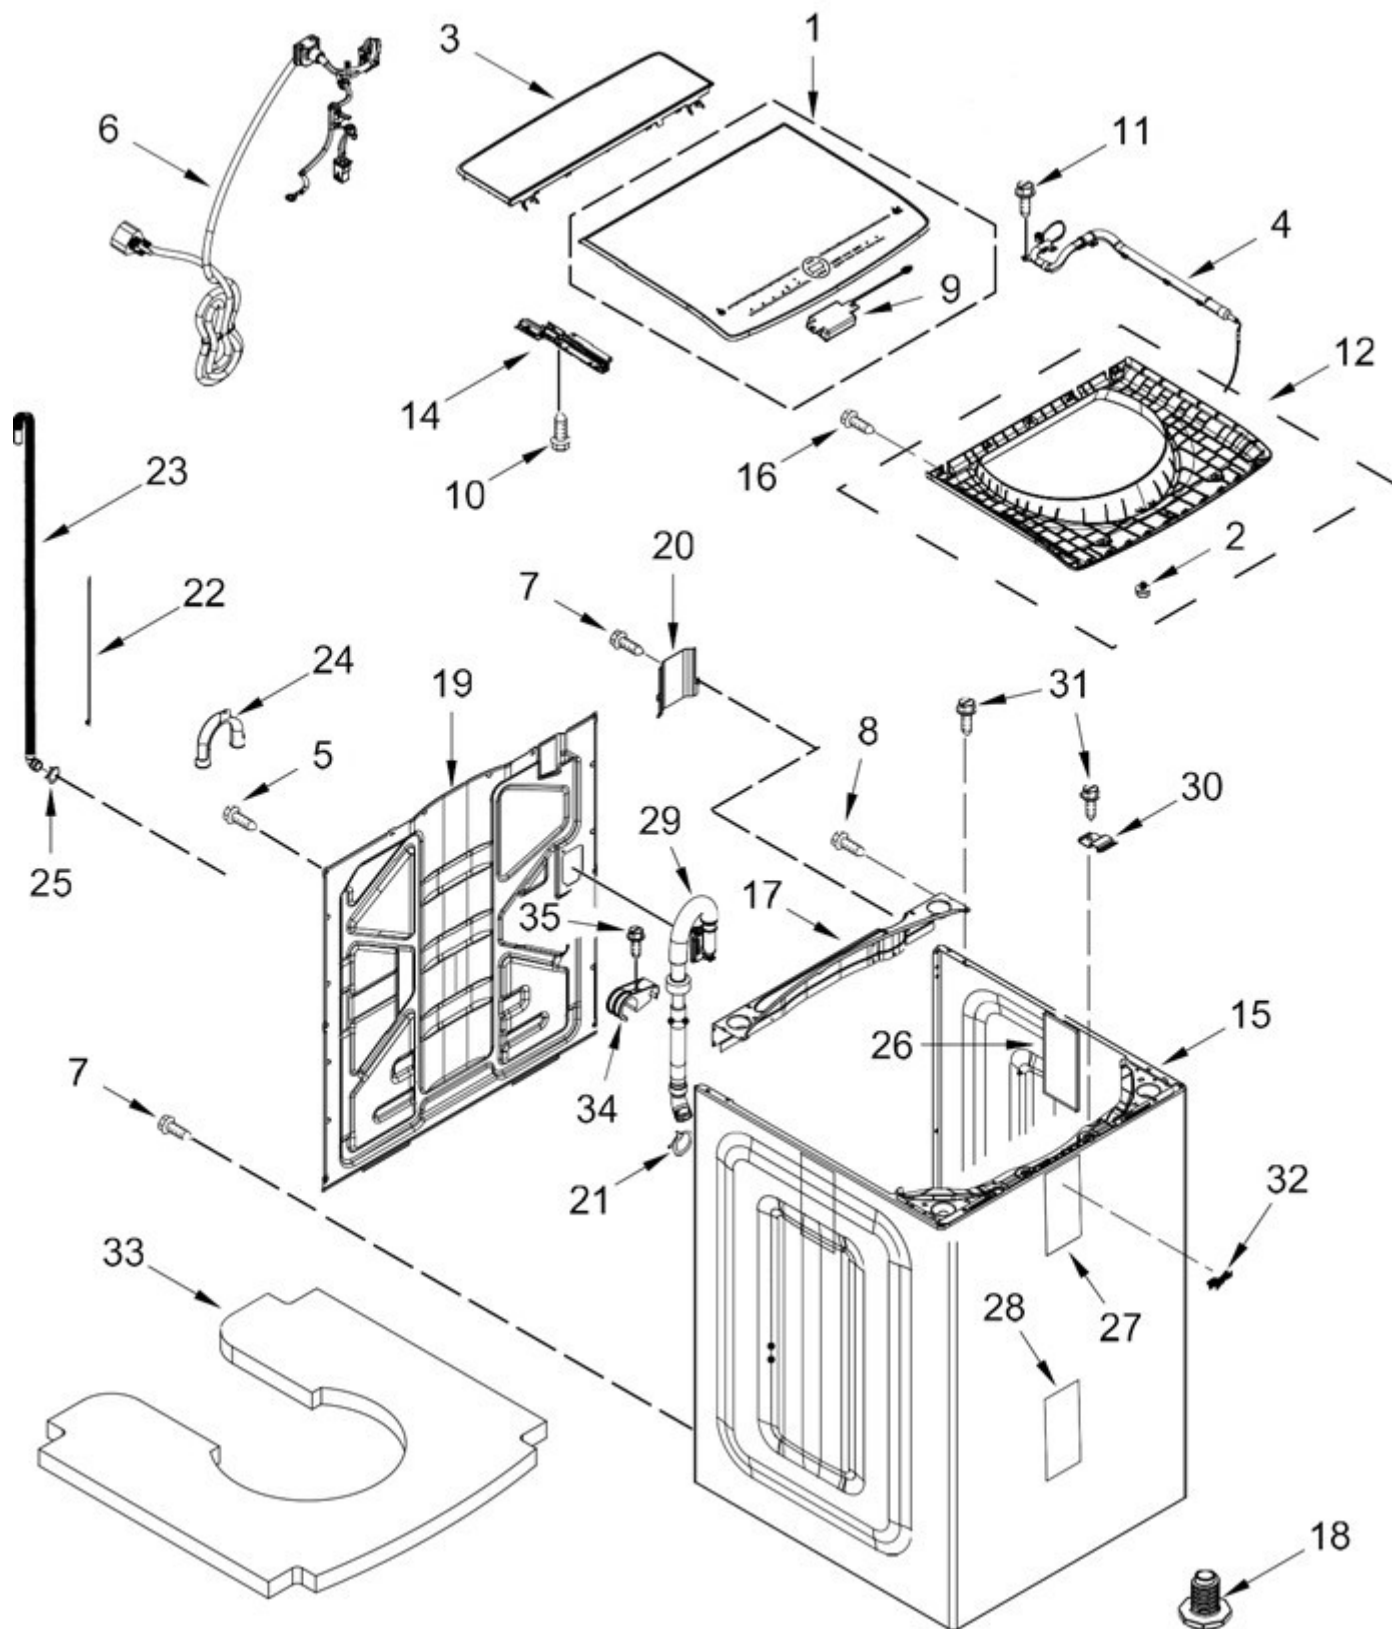

**EXPLOSIONADO DE PARTES**  
— LAVADORA AUTOMATICA —

MODELO | 7MWTW9500EC0

# LAVADORA 7MWTW9500ECO

**Color:** Chrome Shadow **Capacidad:** 28 kg.

<b>No. Ilus.</b>	<b>DESCRIPCIÓN</b>	<b>Can</b>	<b>No. de Parte</b>
1	Lid Assembly	1	W10670723
2	Bumper, Lid	2	W10742438
3	Top Cover Assembly,Rear Tray	1	W10684589
4	Harness, User Interface	1	W10479822
5	Screw	1	1157158
6	Power Cord	1	W10719553
7	Screw	1	3400076
8	Screw	1	9740848
9	Assembly, Speaker	1	W10568405
10	Screw	8	96435
11	Screw	1	8540513
12	Frame, Lower Assembly	1	W10710495
14	Hinge-asm	1	W10859054
15	Cabinet	1	W10763699
16	Screw	5	W10589828
17	Channel, Front Rear	1	W10463933
18	Foot Assembly, Leveling	4	W10715265
19	Panel, Rear	1	W10464765
20	Cover, Harness	1	W10676061
21	Clamp, Hose	1	W10142630
22	Tie, Cable	1	W10339879
23	Hose, Outer Drain	1	W10826733
24	U-Bend, Drain Hose	1	W10280024
25	Clamp, Hose	1	WP356138
26	Absorber, Impact	3	W10688364
27	Absorber, Impact	3	8564458
28	Damper, Sound	3	W10414221
29	Hose, Internal Drain	1	W10786890
30	Lock, Top	2	W10248088
31	Screw	1	8533928
32	Badge	1	W10511972
33	Absorber, Sound	1	W10825092
34	Clip, Hose	1	W10652932
35	Screw	3	W10004910