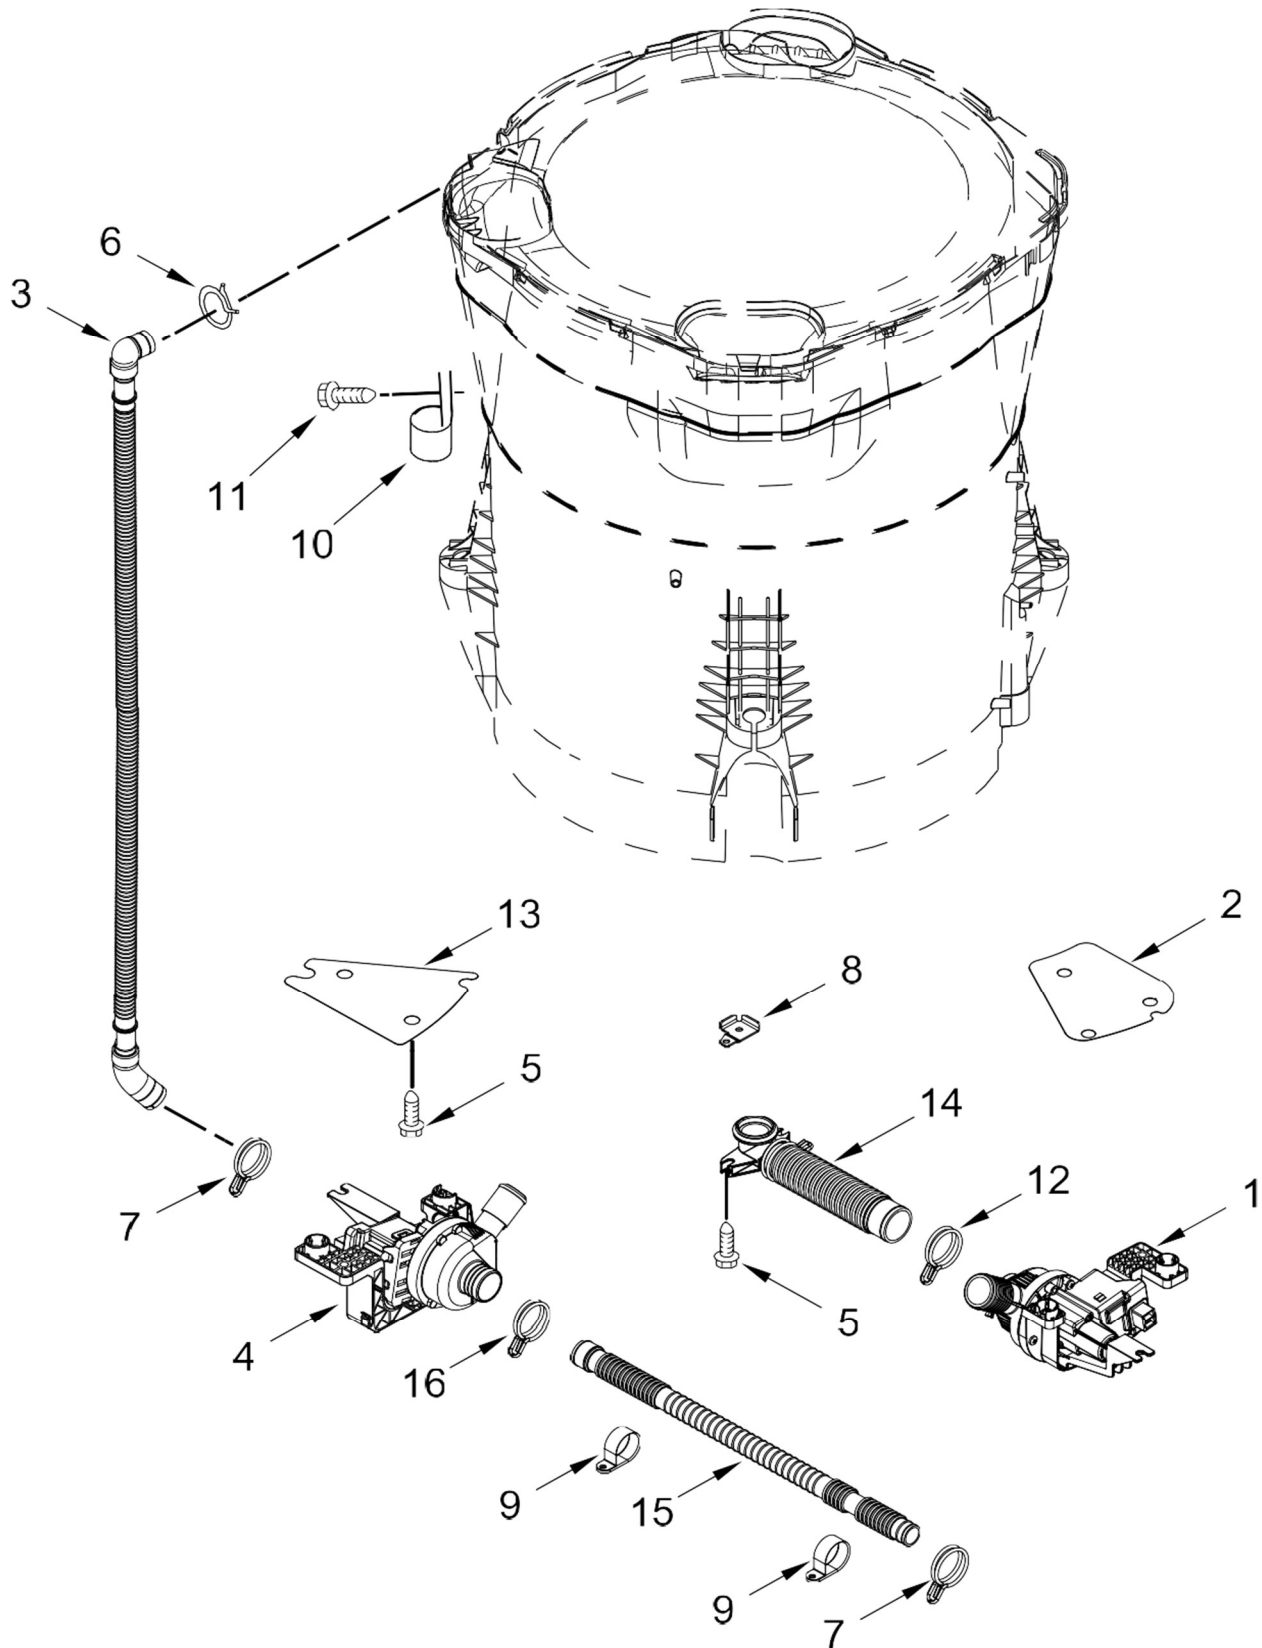

Color: Chrome Shadow Capacidad: 28 Kg.

# LAVADORA 7MWTW9500ECO

**Color:** Chrome Shadow **Capacidad:** 28 kg.

<b>No. Ilus.</b>	<b>DESCRIPCIÓN</b>	<b>Can</b>	<b>No. de Parte</b>
1	Lid Assembly	1	W10670723
2	Bumper, Lid	2	W10742438
3	Top Cover Assembly,Rear Tray	1	W10684589
4	Harness, User Interface	1	W10479822
5	Screw	1	1157158
6	Power Cord	1	W10719553
7	Screw	1	3400076
8	Screw	1	9740848
9	Assembly, Speaker	1	W10568405
10	Screw	8	96435
11	Screw	1	8540513
12	Frame, Lower Assembly	1	W10710495
14	Hinge-asm	1	W10859054
15	Cabinet	1	W10763699
16	Screw	5	W10589828
17	Channel, Front Rear	1	W10463933
18	Foot Assembly, Leveling	4	W10715265
19	Panel, Rear	1	W10464765
20	Cover, Harness	1	W10676061
21	Clamp, Hose	1	W10142630
22	Tie, Cable	1	W10339879
23	Hose, Outer Drain	1	W10826733
24	U-Bend, Drain Hose	1	W10280024
25	Clamp, Hose	1	WP356138
26	Absorber, Impact	3	W10688364
27	Absorber, Impact	3	8564458
28	Damper, Sound	3	W10414221
29	Hose, Internal Drain	1	W10786890
30	Lock, Top	2	W10248088
31	Screw	1	8533928
32	Badge	1	W10511972
33	Absorber, Sound	1	W10825092
34	Clip, Hose	1	W10652932
35	Screw	3	W10004910

No. Ilus.	DESCRIPCIÓN	Cant.	No. de Parte
1	Cap, Impeller	1	W10648586
2	Screw	1	W10625252
3	Drive Assembly	1	W10006491
4	Tub Ring	1	W10512171
5	Shield, Motor Harness	1	W10846538
6	Impeller (Washplate)	1	W10834893
7	Slider	1	W10447975
8	Assembly, Spring	1	W10006494
9	Nut, Lock	1	W10726440
10	Basket Assembly	1	W10743267
11	Tub	1	W10704196
12	Harness, Lower	1	W10479815
13	Clamp, Cable	2	W10832445
14	Screw	1	8533943
15	Ring, Snap	1	W10275082
16	Screw	6	W10644129
17	Stator, Motor	1	W10754158
18	Screw	1	W10743982
19	Assembly, Clutch	1	W10754448
20	Heater, Tub	1	W10752918
21	Rotor, Motor	1	W10754161
22	Screw	1	W10636382
23	Screw	1	8533928
24	Hood, Dual Pump	1	W10597575
25	Cover, Tub Heater	1	W10297450
26	Damper Assembly, Tub Suspension (Set Of 4-Includes Suspension Bushings and Suspension)	4	W10859079
27	Washer, Thrust	1	W10726428