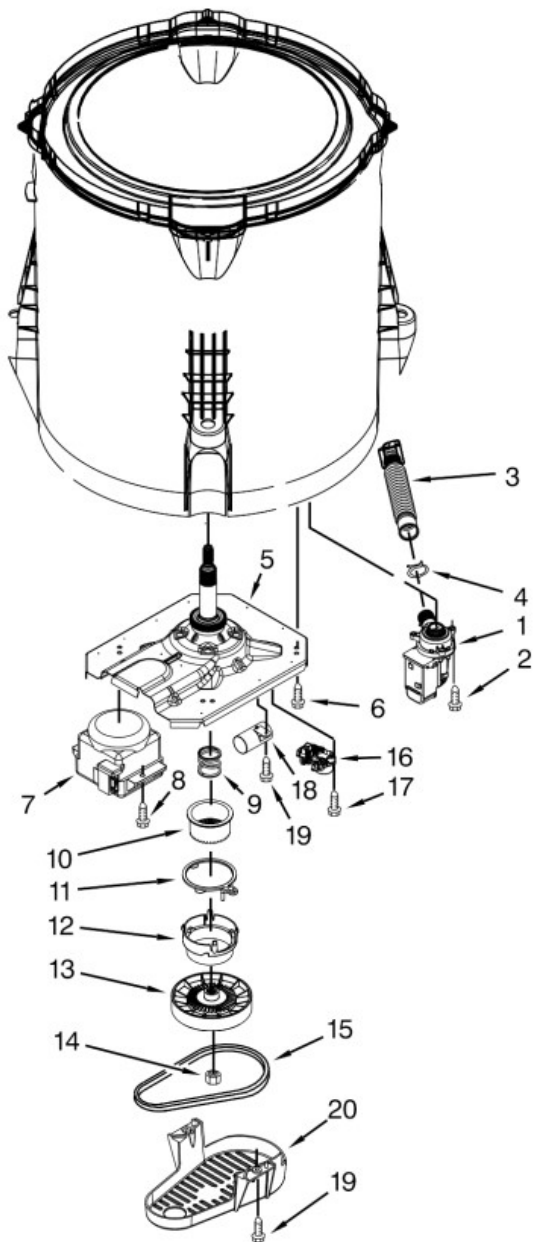

Lavadora Whirlpool 7MWTW9919DM0