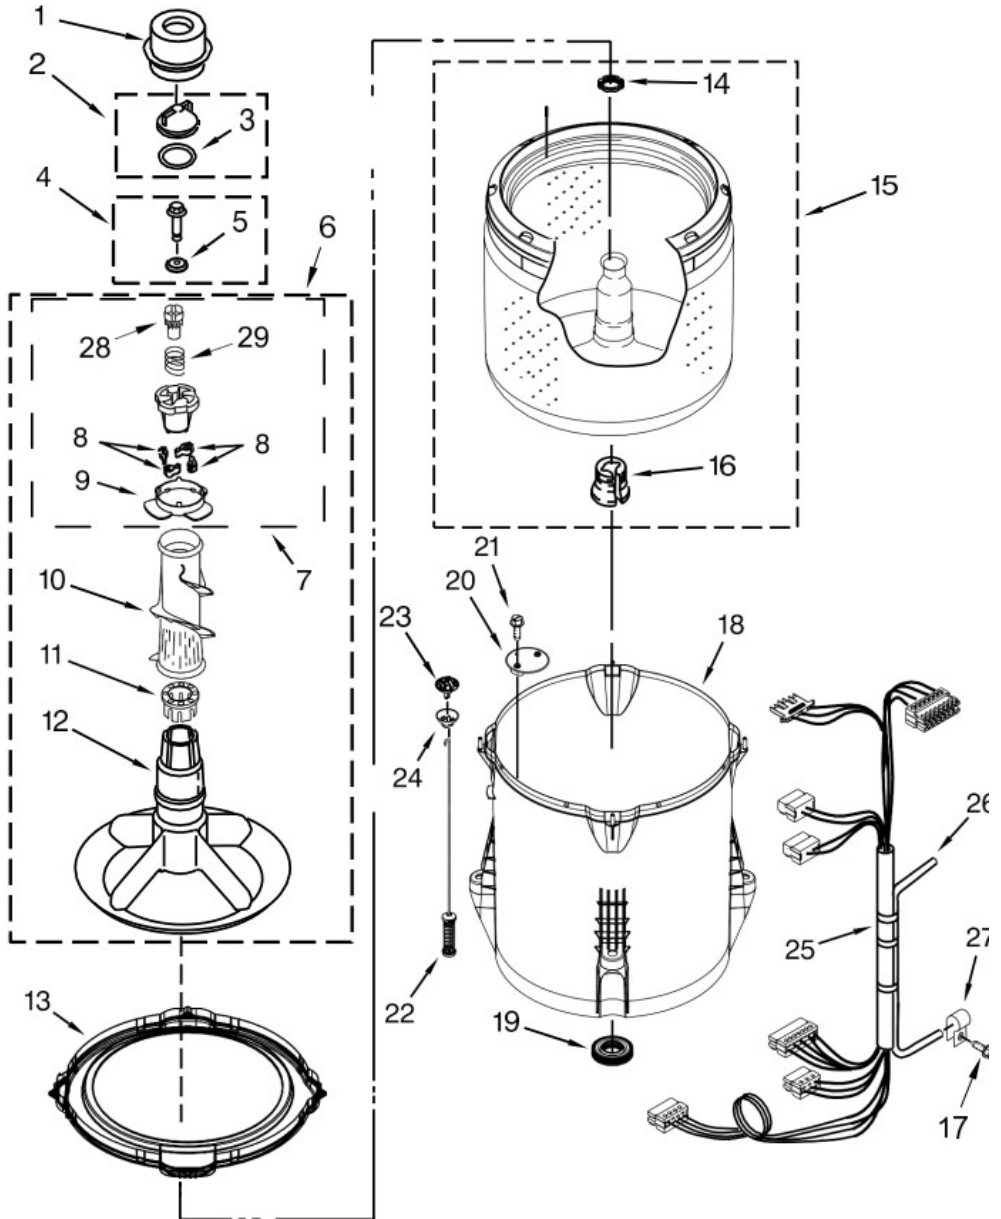

Lavadora Whirlpool 7MWTW9919DM0