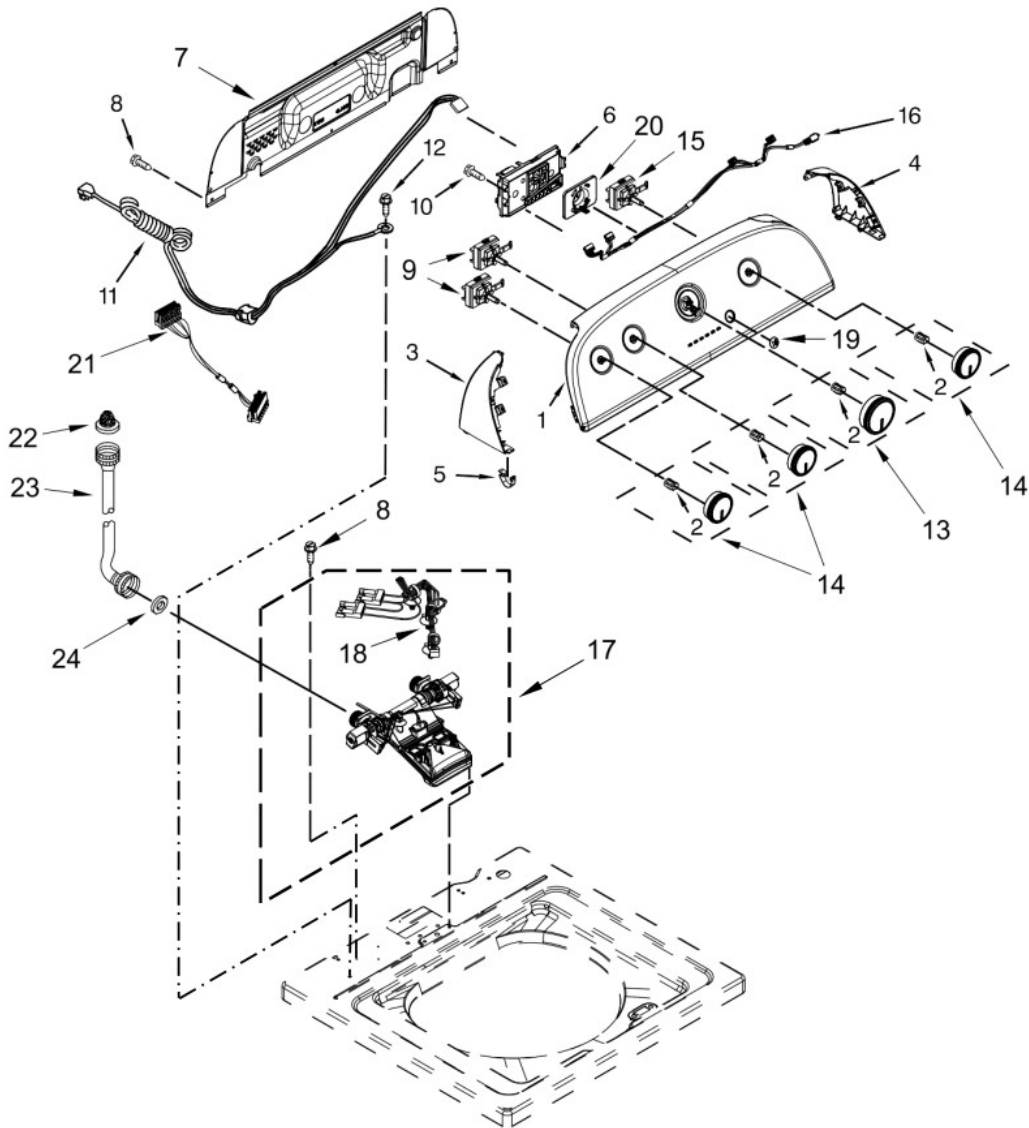

Lavadora Whirlpool 7MWTW9919DM0