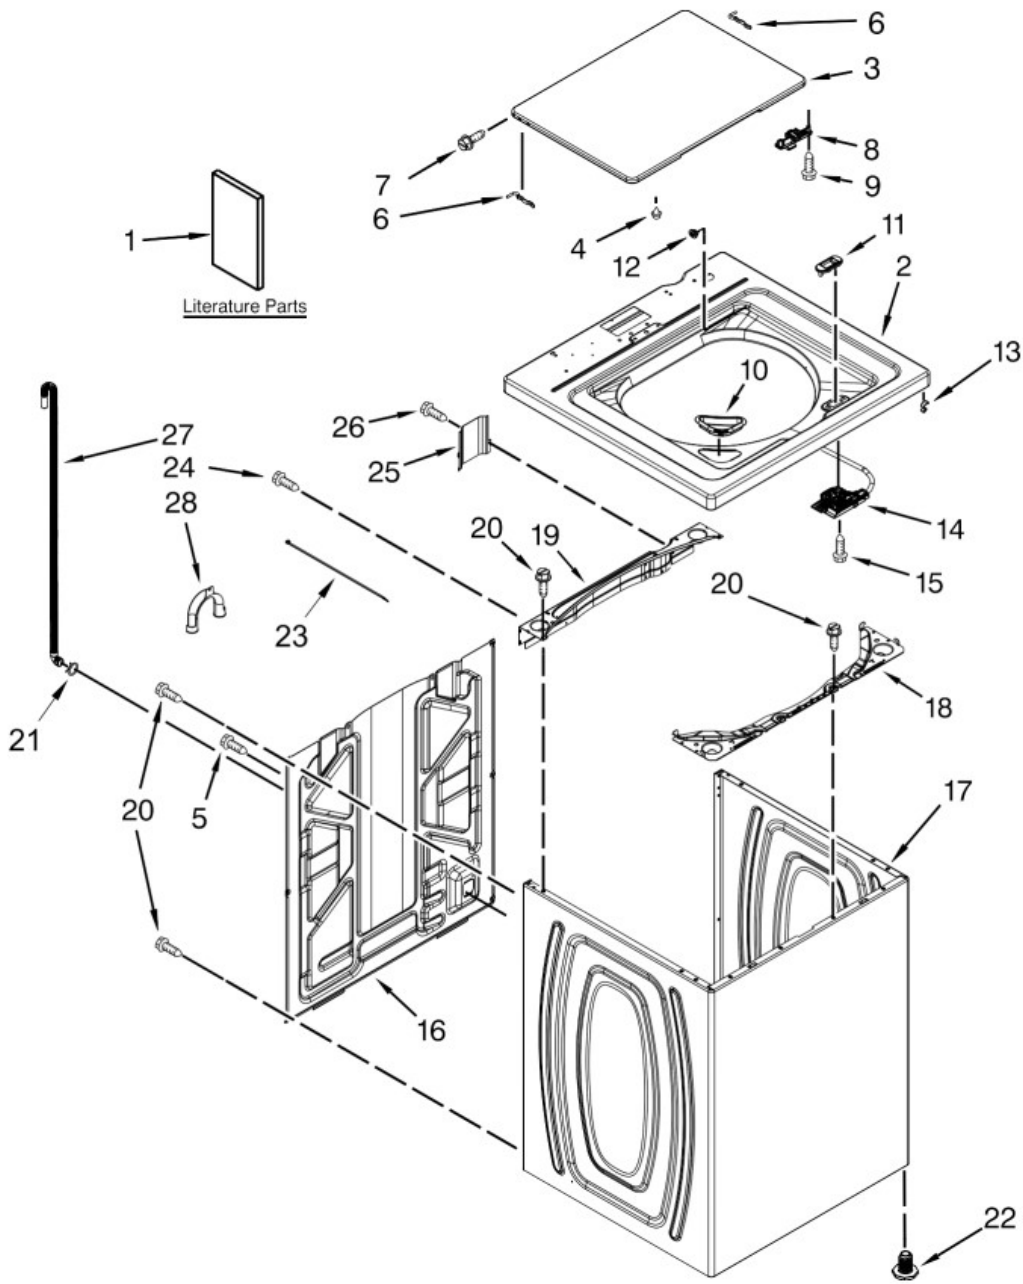

Lavadora Whirlpool 7MWTW9919DM0