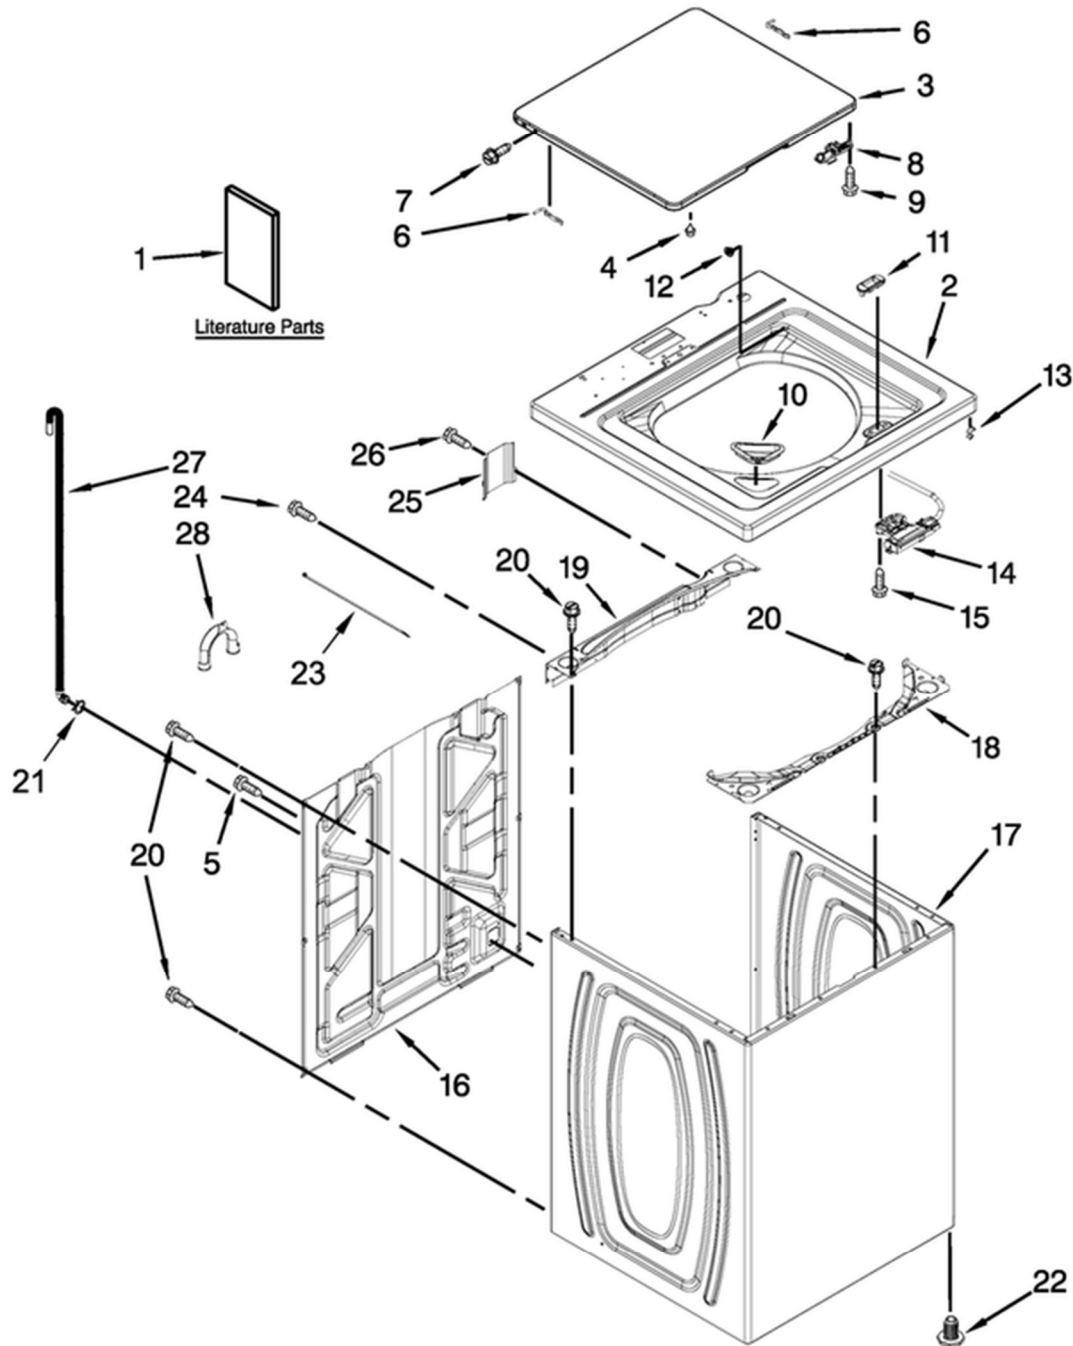

Guía	Descripción	Número
1	Dispenser, Fabric Softener	WP8580006
2	Agitator Cap Barrier with Seal	WPW10074580
3	Seal, Inner Cap	WPW10072840
4	Washplate Bolt	W10772621
5	Washer	WP3949550
6	Washer	WP3949550
7	CAM-AGIT	WP8537434
8	Agitator Directional Cogs	80040
9	Bearing-Driven Cam	WP8055141
10	AUGER-AGIT	WP8054468
11	Agitator Cam	WP8055228
12	Agitator	WP8578209
13	Tub Ring	WPW10215108
14	Spanner Nut	WP21366
15	BASKET	W10349185
16	Drive Block - 2 5/16 Inch High	WP389140
17	Dryer Screw	WPW10109200
18	TUB-OUTER	W10371566
19	SEAL-TUB	W10324647
20	Lint Filter	WPW10215093
21	Screw, 8-18 x 3/4 (2)	WP8533928
22	Washing Machine Suspension Rod Kit	W10780048
23	SUSPENSION	W10780046
24	USE WPL W10316397	W10256551
25	HARNS-WIRE	W10746348
26	Water Pressure Hose - Cut-to-Fit	WP353244
27	Clamp, Pressure Hose Retainer	W10005430
28	Retainer, Spring	WP8533540
29	Spring	WP8055140

Guía	Descripción	Número
1	PANEL-CNTL	W10723425
2	D-Shaped Knob Insert	WP8536939
3	Panel	WPW10520782
4	Panel	WPW10520780
5	Console Clip	WP8312709
6	CNTRL-ELEC	W10723769
7	PANEL-REAR	W10552335
8	Single Hex Head Screw	WP489069
9	Selector Switch	WPW10285512
10	Screw, 8/18 x 3/8	WP90767
11	Power Cord	WPW10525194
12	SCREW	W10846509
13	Timer Knob	W10756270
14	Timer Knob	W10756270
15	Selector Switch	WPW10285511
16	HARNS-WIRE	W10579238
17	Valve	WPW10683653
18	HARNS-WIRE	W10876654
19	PUSHBUTTON	W11084340
20	Pushbutton	WPW10596298
21	Hose Washer Kit	285452A
22	Water Inlet Hose Washer	WP16123
23	Inlet Hose - 5 FT	WP89503
24	HARNS-WIRE	W10582444

Guía	Descripción	Número
1	PUMP-WATER	WPW10465543
2	Screw, 12-16 x 1-1/4 (2)	WPW10004910
3	Washer Tub-to-Pump Hose	W10899966
4	Hose Clamp	WP285655
5	GEARCASE	W11454741
6	Screw	WPW10249633
7	Drive Motor	WPW10677715
8	SCREW	W11685857
9	Drive Belt	WPW10006384
10	ACTUATOR	W11481722
11	SCREW	W11596033
12	CAPACITOR	W11158830
13	Shield	WPW10427633
14	SCREW	W11573574
15	Washer Tub-to-Pump Hose	W10899966
16	Washer Drive Pulley	W10721967