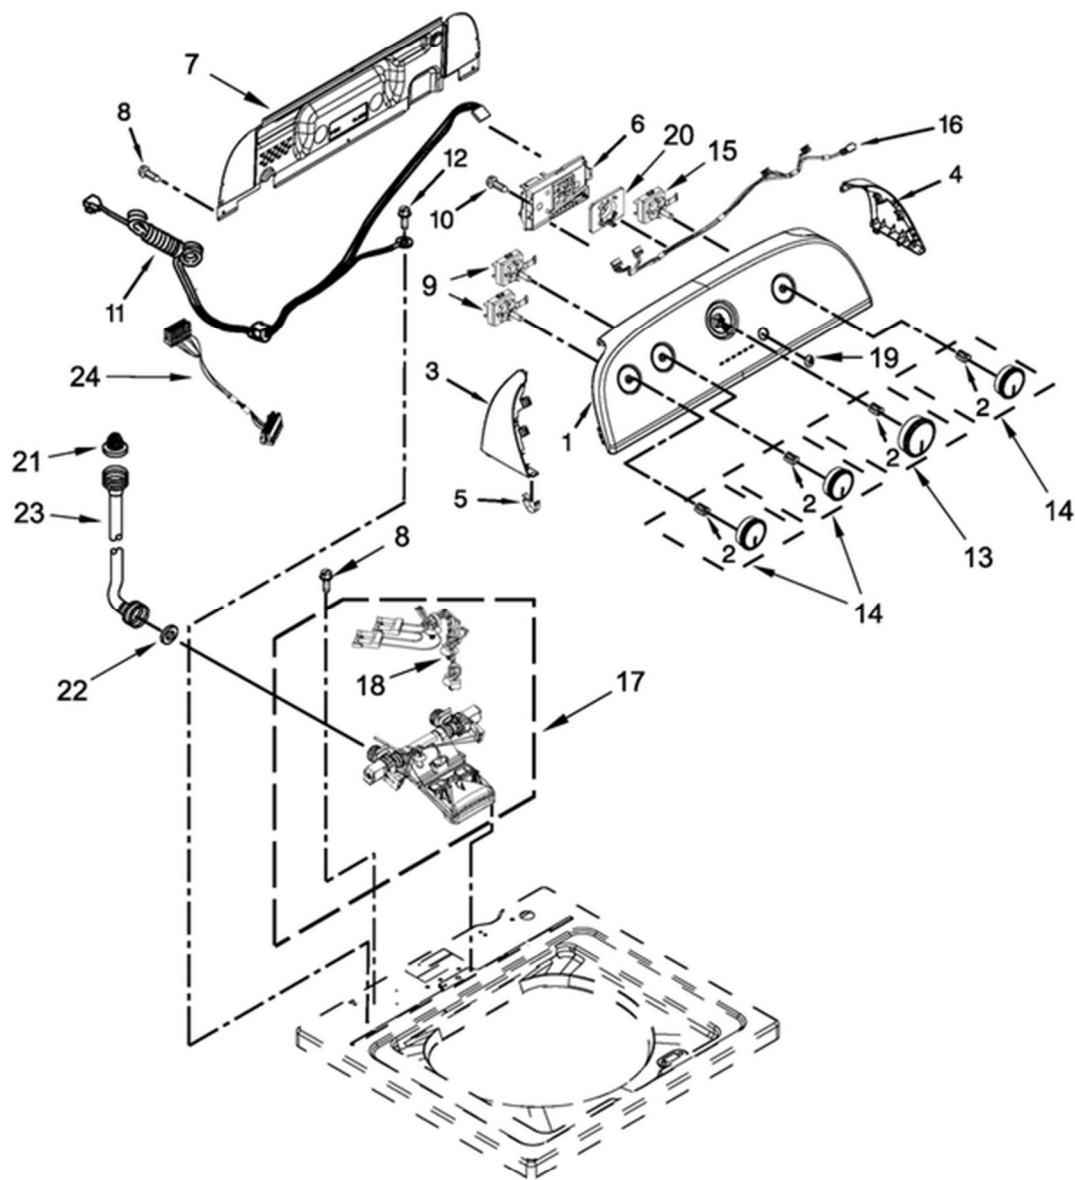

Guía	Descripción	Número
1	Dispenser, Fabric Softener	WP8580006
2	Agitator Cap Barrier with Seal	WPW10074580
3	Seal, Inner Cap	WPW10072840
4	Washplate Bolt	W10772621
5	Washer	WP3949550
6	Washer	WP3949550
7	CAM-AGIT	WP8537434
8	Agitator Directional Cogs	80040
9	Bearing-Driven Cam	WP8055141
10	AUGER-AGIT	WP8054468
11	Agitator Cam	WP8055228
12	Agitator	WP8578209
13	Tub Ring	WPW10215108
14	Spanner Nut	WP21366
15	BASKET	W10349185
16	Drive Block - 2 5/16 Inch High	WP389140
17	Dryer Screw	WPW10109200
18	TUB-OUTER	W10371566
19	SEAL-TUB	W10324647
20	Lint Filter	WPW10215093
21	Screw, 8-18 x 3/4 (2)	WP8533928
22	Washing Machine Suspension Rod Kit	W10780048
23	SUSPENSION	W10780046
24	USE WPL W10316397	W10256551
25	HARNS-WIRE	W10746348
26	Water Pressure Hose - Cut-to-Fit	WP353244
27	Clamp, Pressure Hose Retainer	W10005430
28	Retainer, Spring	WP8533540
29	Spring	WP8055140

Guía	Descripción	Número
1	PANEL-CNTL	W10723425
2	D-Shaped Knob Insert	WP8536939
3	Panel	WPW10520782
4	Panel	WPW10520780
5	Console Clip	WP8312709
6	CNTRL-ELEC	W10723769
7	PANEL-REAR	W10552335
8	Single Hex Head Screw	WP489069
9	Selector Switch	WPW10285512
10	Screw, 8/18 x 3/8	WP90767
11	Power Cord	WPW10525194
12	SCREW	W10846509
13	Timer Knob	W10756270
14	Timer Knob	W10756270
15	Selector Switch	WPW10285511
16	HARNS-WIRE	W10579238
17	Valve	WPW10683653
18	HARNS-WIRE	W10876654
19	PUSHBUTTON	W11084340
20	Pushbutton	WPW10596298
21	Hose Washer Kit	285452A
22	Water Inlet Hose Washer	WP16123
23	Inlet Hose - 5 FT	WP89503
24	HARNS-WIRE	W10582444

Guía	Descripción	Número
1	PUMP-WATER	WPW10465543
2	Screw, 12-16 x 1-1/4 (2)	WPW10004910
3	Washer Tub-to-Pump Hose	W10899966
4	Hose Clamp	WP285655
5	GEARCASE	W11454741
6	Screw	WPW10249633
7	Drive Motor	WPW10677715
8	SCREW	W11685857
9	Drive Belt	WPW10006384
10	ACTUATOR	W11481722
11	SCREW	W11596033
12	CAPACITOR	W11158830
13	Shield	WPW10427633
14	SCREW	W11573574
15	Washer Tub-to-Pump Hose	W10899966
16	Washer Drive Pulley	W10721967