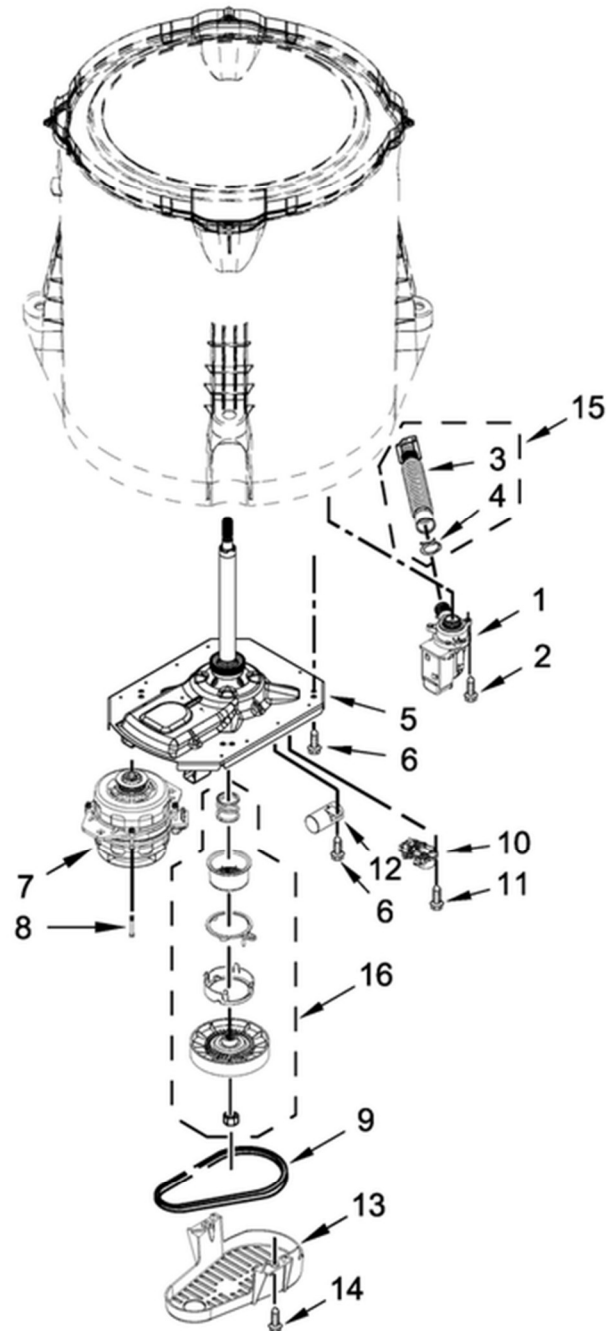

Guía	Descripción	Número
1	Dispenser, Fabric Softener	WP8580006
2	Agitator Cap Barrier with Seal	WPW10074580
3	Seal, Inner Cap	WPW10072840
4	Washplate Bolt	W10772621
5	Washer	WP3949550
6	Washer	WP3949550
7	CAM-AGIT	WP8537434
8	Agitator Directional Cogs	80040
9	Bearing-Driven Cam	WP8055141
10	AUGER-AGIT	WP8054468
11	Agitator Cam	WP8055228
12	Agitator	WP8578209
13	Tub Ring	WPW10215108
14	Spanner Nut	WP21366
15	BASKET	W10349185
16	Drive Block - 2 5/16 Inch High	WP389140
17	Dryer Screw	WPW10109200
18	TUB-OUTER	W10371566
19	SEAL-TUB	W10324647
20	Lint Filter	WPW10215093
21	Screw, 8-18 x 3/4 (2)	WP8533928
22	Washing Machine Suspension Rod Kit	W10780048
23	SUSPENSION	W10780046
24	USE WPL W10316397	W10256551
25	HARNS-WIRE	W10746348
26	Water Pressure Hose - Cut-to-Fit	WP353244
27	Clamp, Pressure Hose Retainer	W10005430
28	Retainer, Spring	WP8533540
29	Spring	WP8055140

Guía	Descripción	Número
1	PANEL-CNTL	W10723425
2	D-Shaped Knob Insert	WP8536939
3	Panel	WPW10520782
4	Panel	WPW10520780
5	Console Clip	WP8312709
6	CNTRL-ELEC	W10723769
7	PANEL-REAR	W10552335
8	Single Hex Head Screw	WP489069
9	Selector Switch	WPW10285512
10	Screw, 8/18 x 3/8	WP90767
11	Power Cord	WPW10525194
12	SCREW	W10846509
13	Timer Knob	W10756270
14	Timer Knob	W10756270
15	Selector Switch	WPW10285511
16	HARNS-WIRE	W10579238
17	Valve	WPW10683653
18	HARNS-WIRE	W10876654
19	PUSHBUTTON	W11084340
20	Pushbutton	WPW10596298
21	Hose Washer Kit	285452A
22	Water Inlet Hose Washer	WP16123
23	Inlet Hose - 5 FT	WP89503
24	HARNS-WIRE	W10582444

Guía	Descripción	Número
1	PUMP-WATER	WPW10465543
2	Screw, 12-16 x 1-1/4 (2)	WPW10004910
3	Washer Tub-to-Pump Hose	W10899966
4	Hose Clamp	WP285655
5	GEARCASE	W11454741
6	Screw	WPW10249633
7	Drive Motor	WPW10677715
8	SCREW	W11685857
9	Drive Belt	WPW10006384
10	ACTUATOR	W11481722
11	SCREW	W11596033
12	CAPACITOR	W11158830
13	Shield	WPW10427633
14	SCREW	W11573574
15	Washer Tub-to-Pump Hose	W10899966
16	Washer Drive Pulley	W10721967