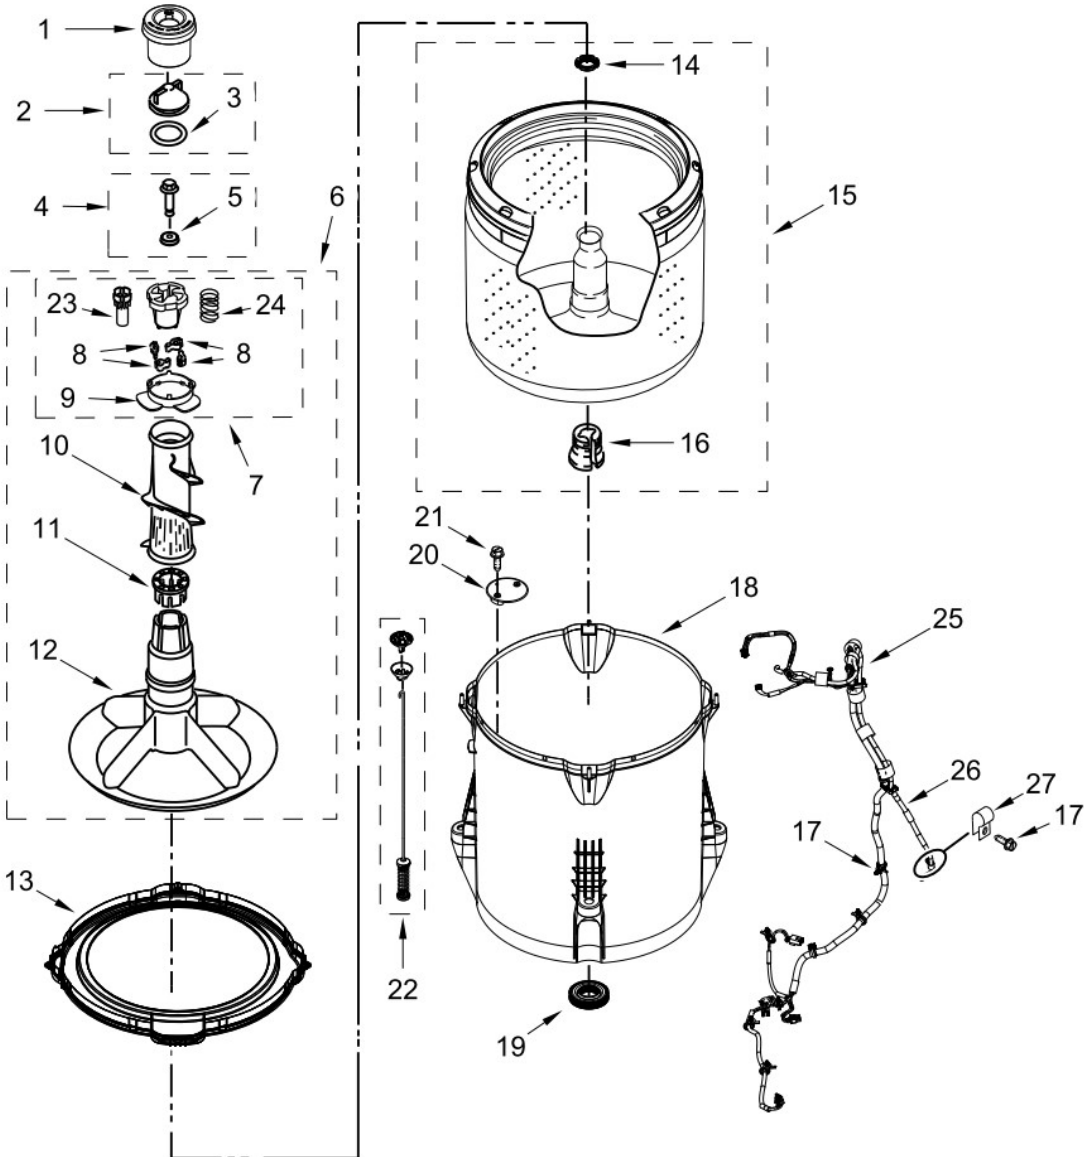

Distribuidor Autorizado

SurteRápido.com

Venta de Refacciones
Electrodomesticas

Lavadora Whirlpool 7MWTW9919DM2

Distribuidor Autorizado

SurteRápido.com

Venta de Refacciones
Electrodomesticas

Lavadora Whirlpool 7MWTW9919DM2

BASKET AND TUB PARTS

<u>Illus.</u> <u>No.</u>	<u>Part No.</u>	<u>Description</u>	<u>Illus.</u> <u>No.</u>	<u>Part No.</u>	<u>Description</u>	<u>Illus.</u> <u>No.</u>	<u>Part No.</u>	<u>Description</u>
1	8580006	Dispenser, Fabric Softener	12	8578209	Agitator, Complete Assembly	22	W10821948	Damper Assembly, Tub Suspension (Set Of 4-Includes Suspension Bushings and Suspension Balls)
2	3354733	Cap, Barrier	13	W10215108	Ring, Tub	23	8533540	Retainer, Spring
3	W10072840	Seal, Inner Cap	14	21366	Nut, Spanner	24	8055140	Spring, Compression
4	W10003790	Screw and Washer	15	W10358261	Basket Assembly	25	W10746348	Harness, Lower
5	3949550	Washer	16	389140	Block, Basket Drive	26	W10297441	Hose, Pressure Switch
6	8578210	Agitator (Complete)	17	8533943	Screw	27	W10005430	Clamp, Cable
7	8537434	Cam, Driven	18	W10238320	Tub			
8	3366877	Dog, Agitator Clutch	19	W10006371	Seal, Tub			
9	8055141	Bearing, Cam	20	W10215093	Filter, Drain Pump			
10	8054468	Mover, Clothes	21	8533928	Screw			
11	8055228	Spacer, Thrust