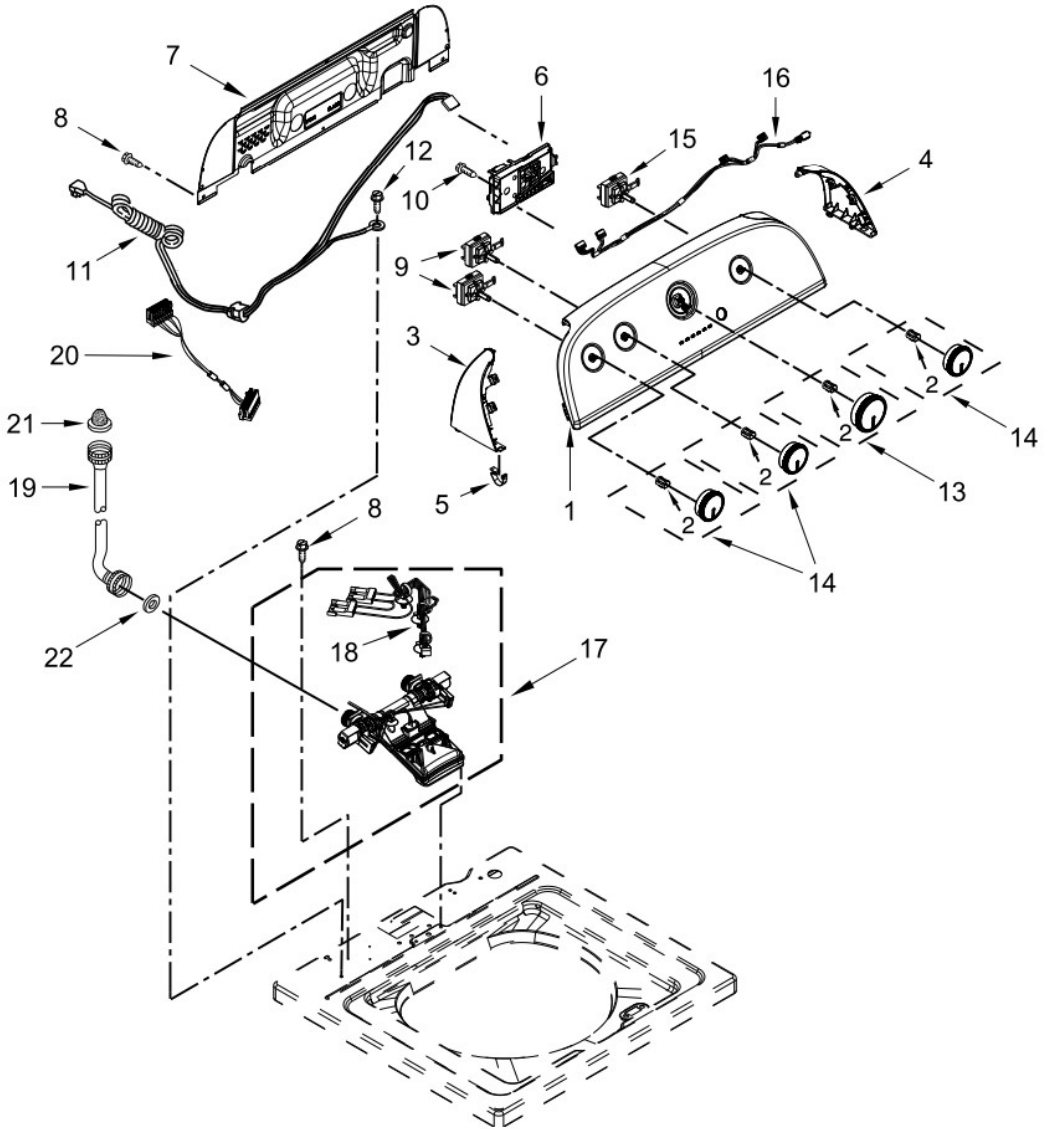

Distribuidor Autorizado

SurteRápido.com

Venta de Refacciones
Electrodomesticas

Lavadora Whirlpool 7MWTW9919DM2

Distribuidor Autorizado

SurteRápido.com

Venta de Refacciones
Electrodomesticas

Lavadora Whirlpool 7MWTW9919DM2

CONTROLS AND WATER INLET PARTS

<u>Illus. No.</u>	<u>Part No.</u>	<u>Description</u>
1	W10774119	Panel, Console
2	8536939	Clip, Spring
3		End Cap (Left)
	W10520782	White
4		End Cap (Right)
	W10520780	White
5	8312709	Clip, Console
6	W10723769	Control Unit Assembly, Machine and Motor
7	W10552335	Panel, Console Rear Cover
8	1157158	Screw

<u>Illus. No.</u>	<u>Part No.</u>	<u>Description</u>
9	W10285512	Switch, Rotary Encoder (4 Position)
10	90767	Screw
11	W10525194	Cord, Power
12	3400076	Screw
13		Knob, Timer
	W10576634	White/Metallic
14		Assembly, Control Knob
	W10576636	White/Metallic
15	W10285511	Switch, Rotary Encoder (2 Position)

<u>Illus. No.</u>	<u>Part No.</u>	<u>Description</u>
16	W10579238	Harness, Upper
17	W10683653	Inlet Assembly, Water
18	W10684972	Harness, Valve
19		Hose, Water Inlet
	W10194210	Cold Water
	W10194211	Hot Water
20	W10582444	Harness, Jumper
21	W10810281	Washer, Filter
22	W10242307	Washer, Hose