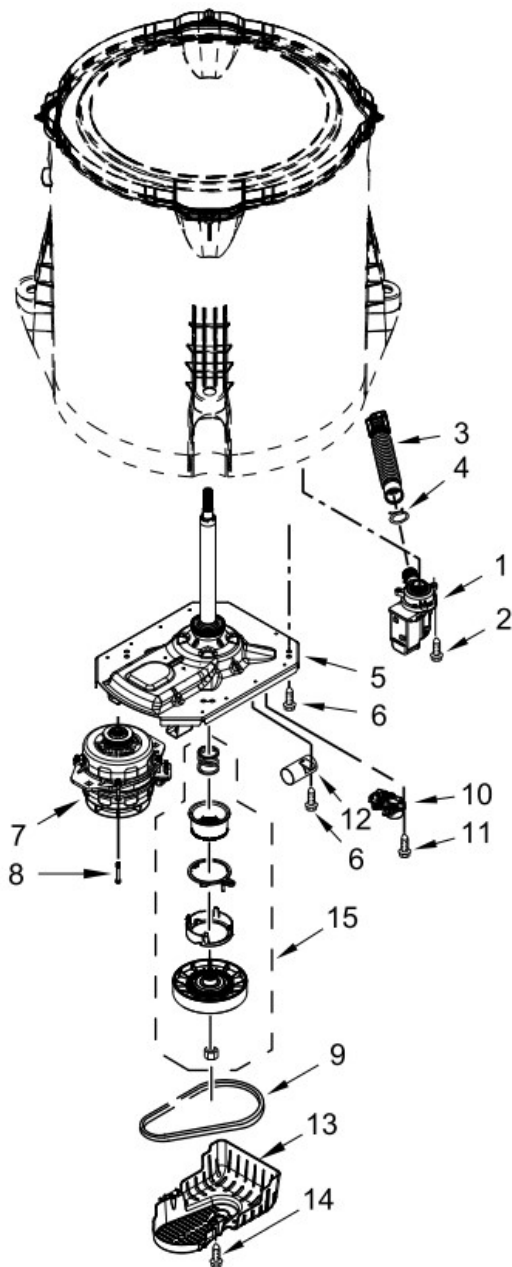

Distribuidor Autorizado

SurteRápido.com

Venta de Refacciones
Electrodomesticas

Lavadora Whirlpool 7MWTW9919DM2

Distribuidor Autorizado

SurteRápido.com

Venta de Refacciones
Electrodomesticas

Lavadora Whirlpool 7MWTW9919DM2

GEARCASE, MOTOR AND PUMP PARTS

<u>Illus.</u> <u>No.</u>	<u>Part No.</u>	<u>Description</u>	<u>Illus.</u> <u>No.</u>	<u>Part No.</u>	<u>Description</u>	<u>Illus.</u> <u>No.</u>	<u>Part No.</u>	<u>Description</u>
1	W10465543	Pump Assembly, Drain	6	W10249633	Screw	12	W10866249	Capacitor, Motor Run
2	W10004910	Screw	7	W10677715	Motor, Drive	13	W11046391	Shield, Pulley Cover
3	W10763078	Hose, Inner Drain Assembly	8	W10094780	Screw	14	357640	Screw
4	8317496	Clamp, Hose	9	W10006384	Belt, Drive	15	W10721967	Splutch Kit (60Hz)
5	W10870910	Gearcase Assembly	10	W10815026	Actuator- Shift			
			11	9741052	Screw