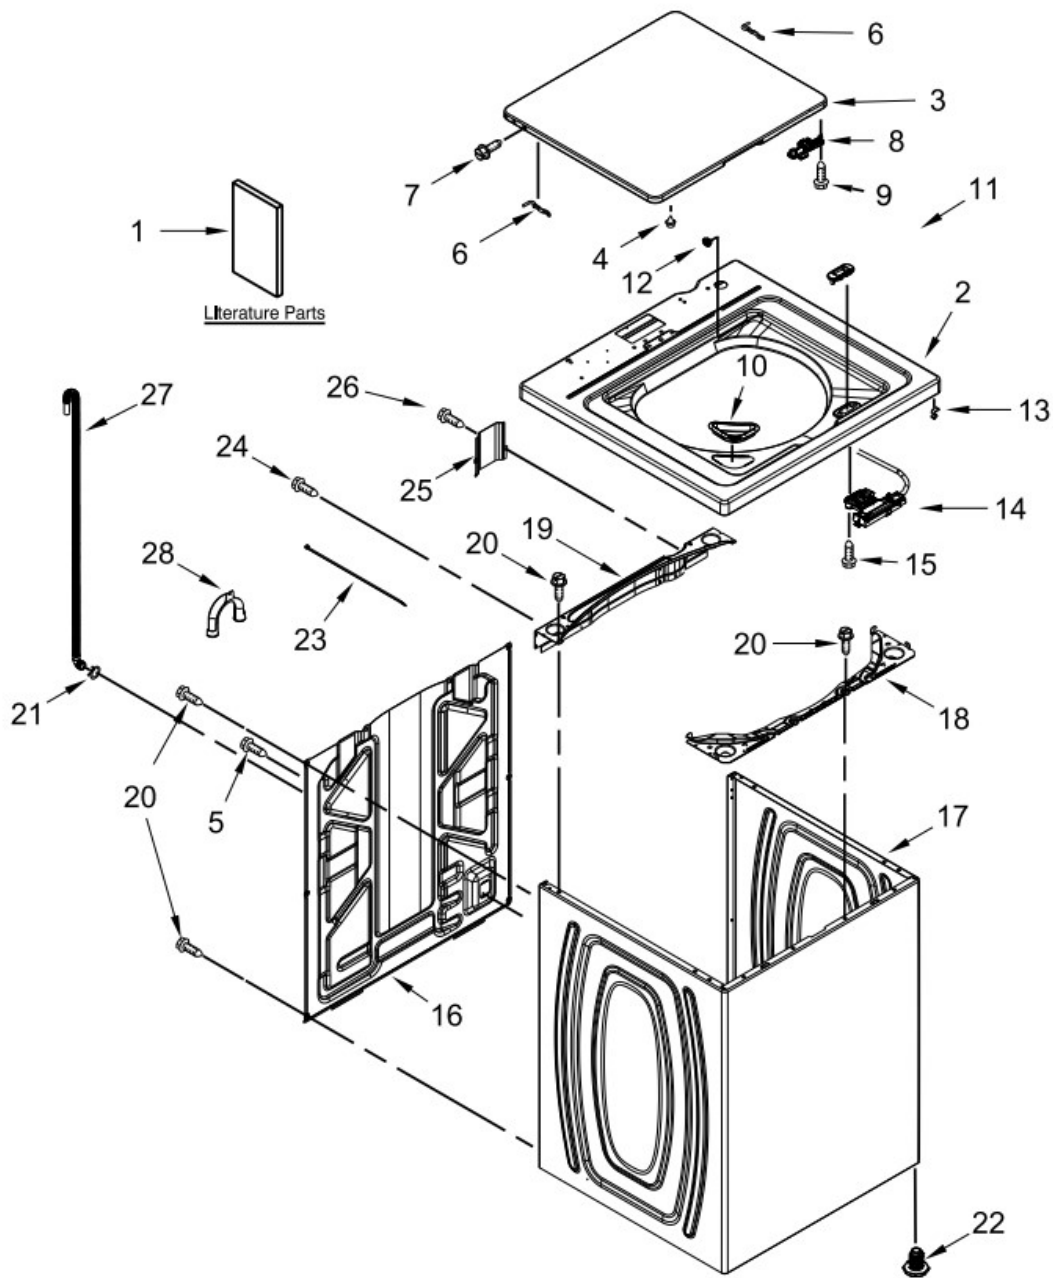

Distribuidor Autorizado

SurteRápido.com

Venta de Refacciones
Electrodomesticas

Lavadora Whirlpool 7MWTW9919DM2

Distribuidor Autorizado

SurteRápido.com

Venta de Refacciones
Electrodomesticas

Lavadora Whirlpool 7MWTW9919DM2

TOP AND CABINET PARTS

<u>Illus. No.</u>	<u>Part No.</u>	<u>Description</u>	<u>Illus. No.</u>	<u>Part No.</u>	<u>Description</u>	<u>Illus. No.</u>	<u>Part No.</u>	<u>Description</u>
1		Literature Parts	8		Strike, Lid Lock	18	W10215098	Brace, Cabinet Top - Front
	W10693226	Installation Instructions		W10240513	White			
	W10719405	Owners Manual	9	W10273971	Screw	19	W10512626	Brace, Cabinet Top - Rear
	W10468340	Tech Sheet	10	W10192089	Dispenser, Bleach	20	1157158	Screw
	W10720534	Energy Guide	11		Bezel, Lid Lock	21	356138	Clamp, Hose
2		Top		W10392041	White	22	W10397994	Foot, Leveling
	W10251319	White	12	21258	Bearing, Lid Hinge	23	W10339879	Tie, Cable
3		Assembly, Lid and Bumper	13	90016	Clip, Harness	24	W10142728	Screw
	W10027624	White	14	W10744659	Latch, Lid Lock Assembly	25	W10676061	Cover, Harness
4	9724509	Bumper	15	8281163	Screw (Stainless)	26	3400076	Screw
5	9740848	Screw	16	W10250884	Panel, Rear	27	W10221546	Hose, Outer Drain Assembly
6	91770	Hinge, Lid	17		Cabinet	28	W10280024	U-Bend, Drain Hose
7	W10119872	Screw		W10478060	White