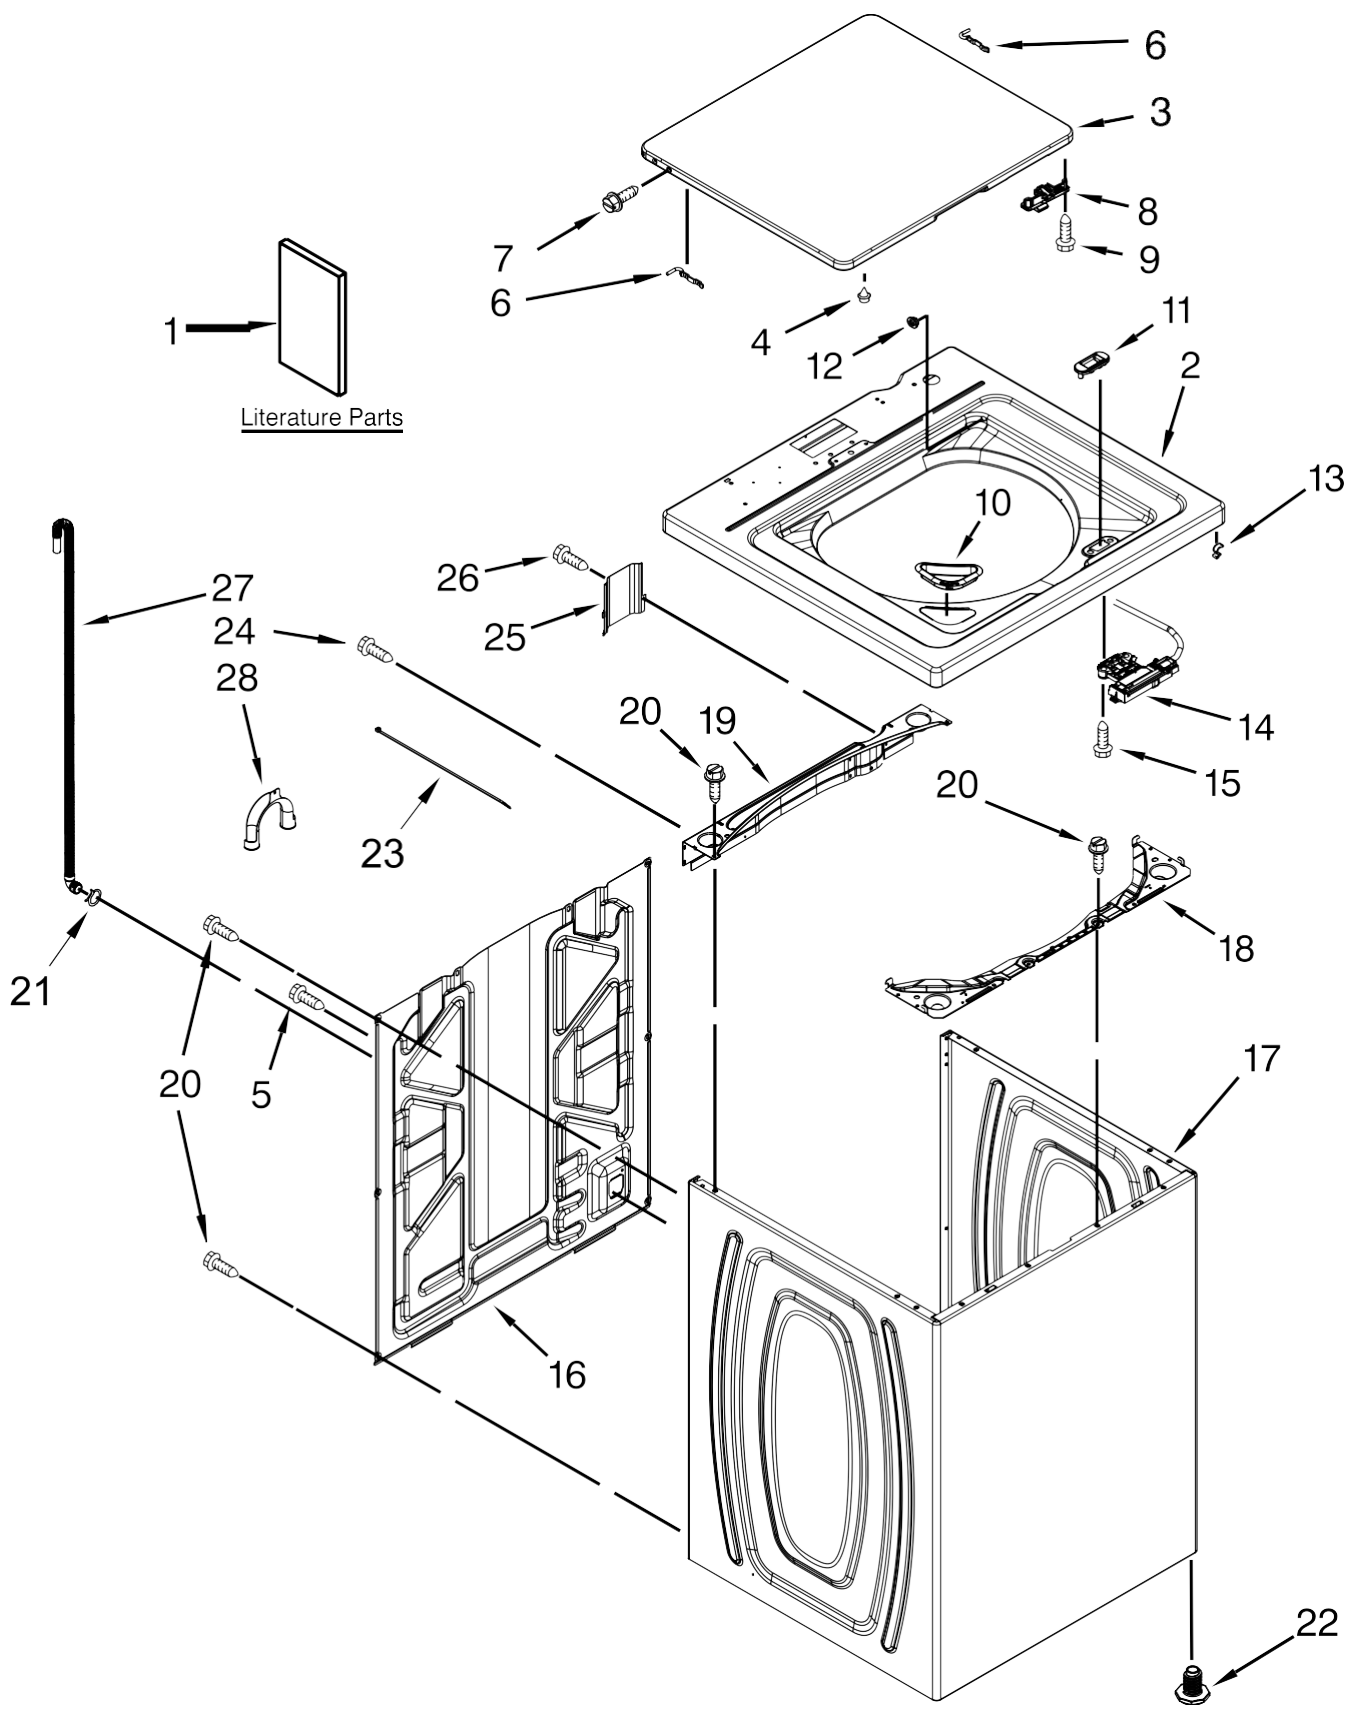

Lavadora Whirlpool 7MWTW9920EM0

Lavadora Whirlpool 7MWTW9920EM0

| <u>Illus.</u> <u>No.</u> | <u>Part No.</u> | <u>Description</u> |
|-----------------------------|-----------------|---------------------------|
| 1 | | Literature Parts |
| | W10693226 | Installation Instructions |
| | W10807189 | Owners Manual |
| | W10468340 | Tech Sheet |
| | W10806516 | Energy Guide |
| 2 | | Top |
| | W10251319 | White |
| 3 | | Assembly, Lid and Bumper |
| | W10027624 | White |
| 4 | 9724509 | Bumper, Lid |
| 5 | 9740848 | Screw |
| 6 | 91770 | Hinge, Lid |
| 7 | W10119872 | Screw |
| 8 | | Strike, Lid Lock |
| | W10240513 | White |

| <u>Illus.</u> <u>No.</u> | <u>Part No.</u> | <u>Description</u> |
|-----------------------------|-----------------|----------------------------|
| 9 | W10273971 | Screw |
| 10 | W10192089 | Dispenser, Bleach |
| 11 | | Bezel, Lid Lock |
| | W10392041 | White |
| 12 | 21258 | Bearing, Lid Hinge |
| 13 | 90016 | Clip, Harness |
| 14 | W10744659 | Latch, Lid Lock Assembly |
| 15 | 8281163 | Screw (Stainless) |
| 16 | W10250884 | Panel, Rear |
| 17 | | Cabinet |
| | W10478060 | White |
| 18 | W10215098 | Brace, Cabinet Top - Front |
| 19 | W10512626 | Brace, Cabinet Top - Rear |

Lavadora Whirlpool 7MWTW9920EM0

| <u>Illus. No.</u> | <u>Part No.</u> | <u>Description</u> |
|-------------------|-----------------|--|
| 1 | W10802039 | Panel, Console |
| 2 | 8536939 | Clip, Spring |
| 3 | | End Cap (Left) |
| | W10520782 | White |
| 4 | | End Cap (Right) |
| | W10520780 | White |
| 5 | 8312709 | Clip, Console |
| 6 | W10723770 | Control Unit Assembly, Machine and Motor |
| 7 | W10552335 | Panel, Console Rear Cover |
| 8 | 1157158 | Screw |