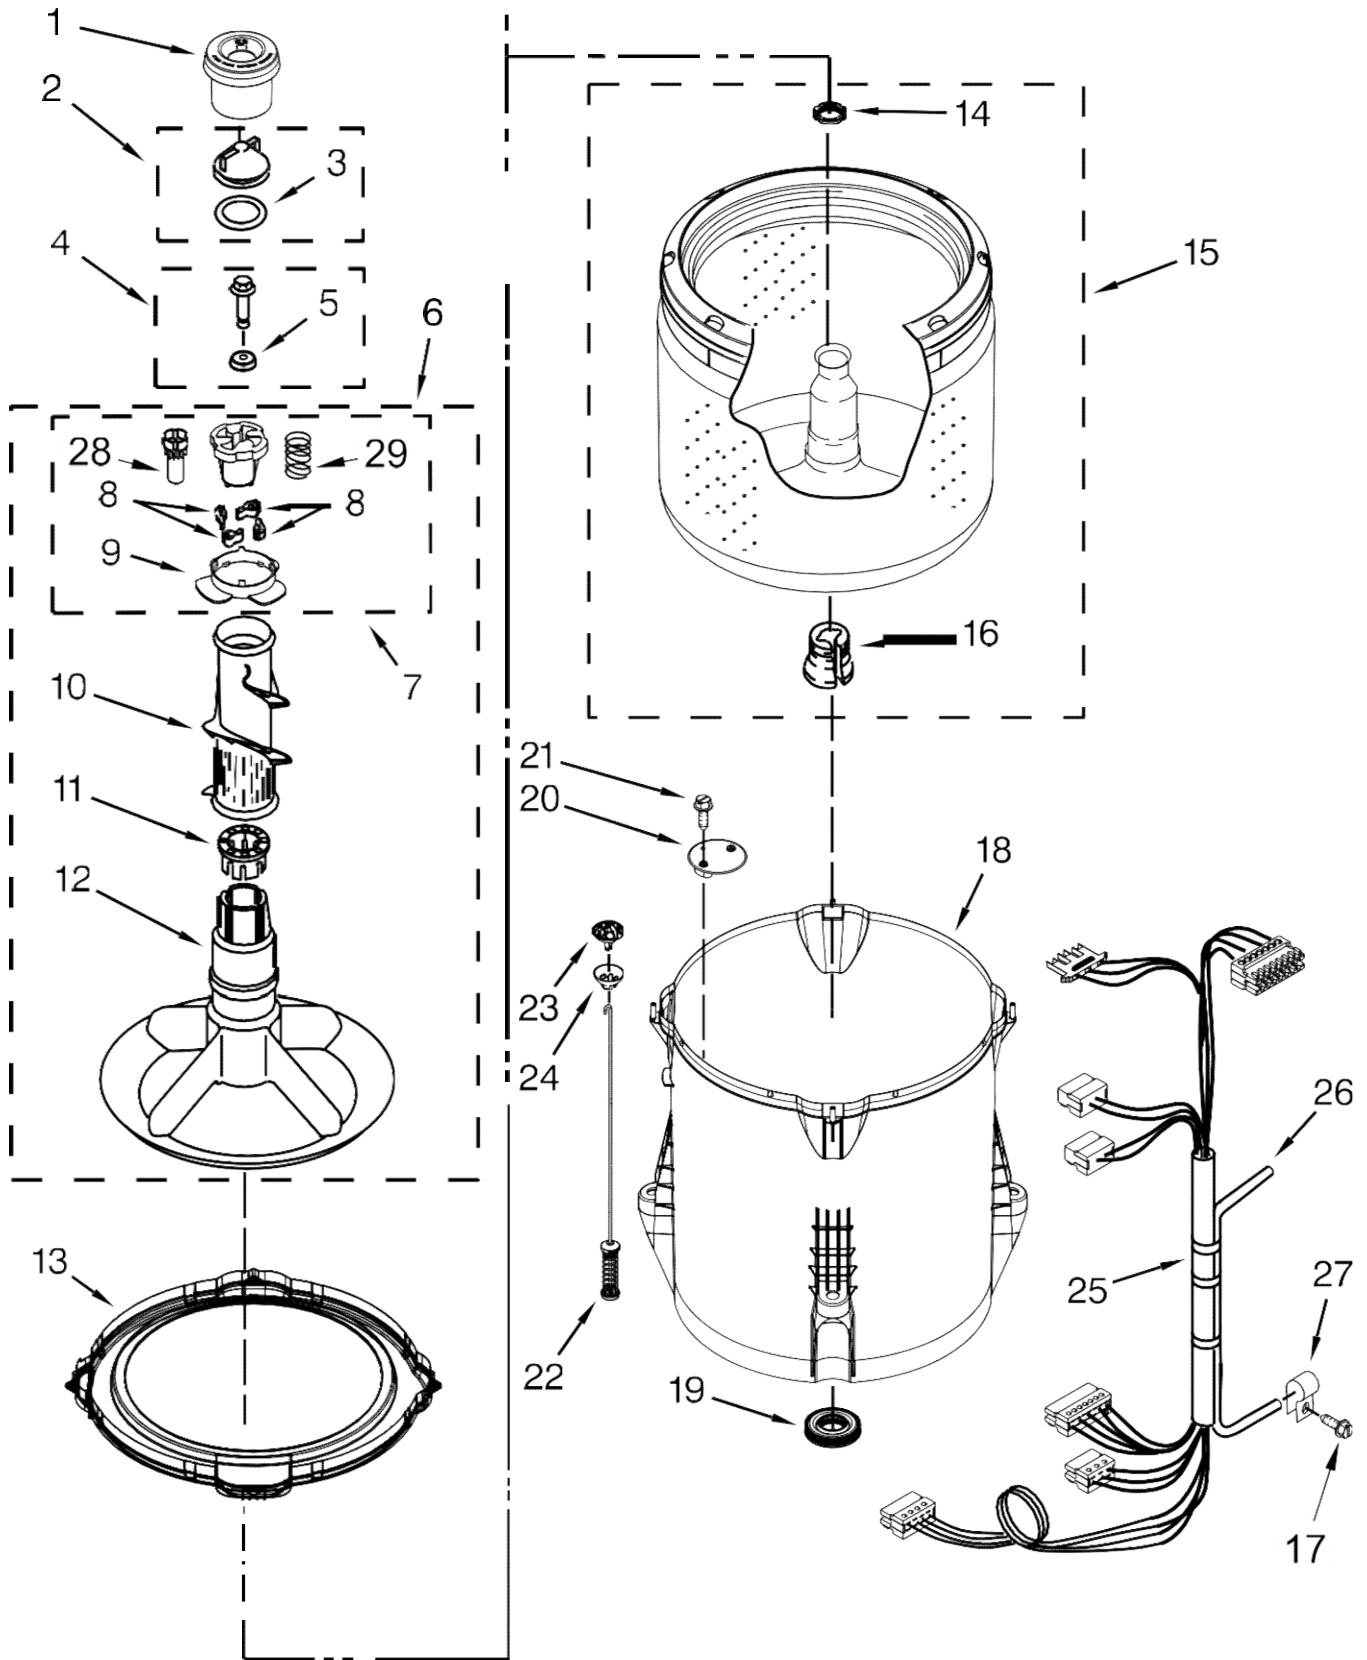

Lavadora Whirlpool 7MWTW9920EM0

<u>Illus. No.</u>	<u>Part No.</u>	<u>Description</u>
1	8580006	Dispenser, Fabric Softener
2	3354733	Cap, Barrier
3	W10072840	Seal, Inner Cap
4	W10003790	Screw and Washer
5	3949550	Washer
6	8578210	Agitator (Complete)
7	8537434	Cam, Driven
8	3366877	Dog, Agitator Clutch
9	8055141	Bearing, Cam
10	8054468	Mover, Clothes
11	8055228	Spacer, Thrust
12	8578209	Agitator, Complete Assembly

<u>Illus. No.</u>	<u>Part No.</u>	<u>Description</u>
13	W10531289	Ring, Tub
14	21366	Nut, Spanner
15	W10554251	Basket Assembly
16	389140	Block, Basket Drive
17	8533943	Screw
18	W10238320	Tub (Includes Tub Seal)
19	W10006371	Seal, Tub
20	W10215093	Filter, Drain Pump
21	8533928	Screw (Stainless)
22	W10748953	Damper Assembly, Tub Suspension (Set Of 4)

<u>Illus. No.</u>	<u>Part No.</u>	<u>Description</u>
23	W10583768	Ball, Suspension (Set of 4 - Includes Suspension Bushings)
24	W10256551	Bushing - Upper Suspension (Set of 4 - Includes Suspension Balls)
25	W10610075	Harness, Lower
26	8572540	Hose Pressure Switch
27	W10005430	Clamp, Cable
28	8533540	Retainer, Spring
29	8055140	Spring, Compression