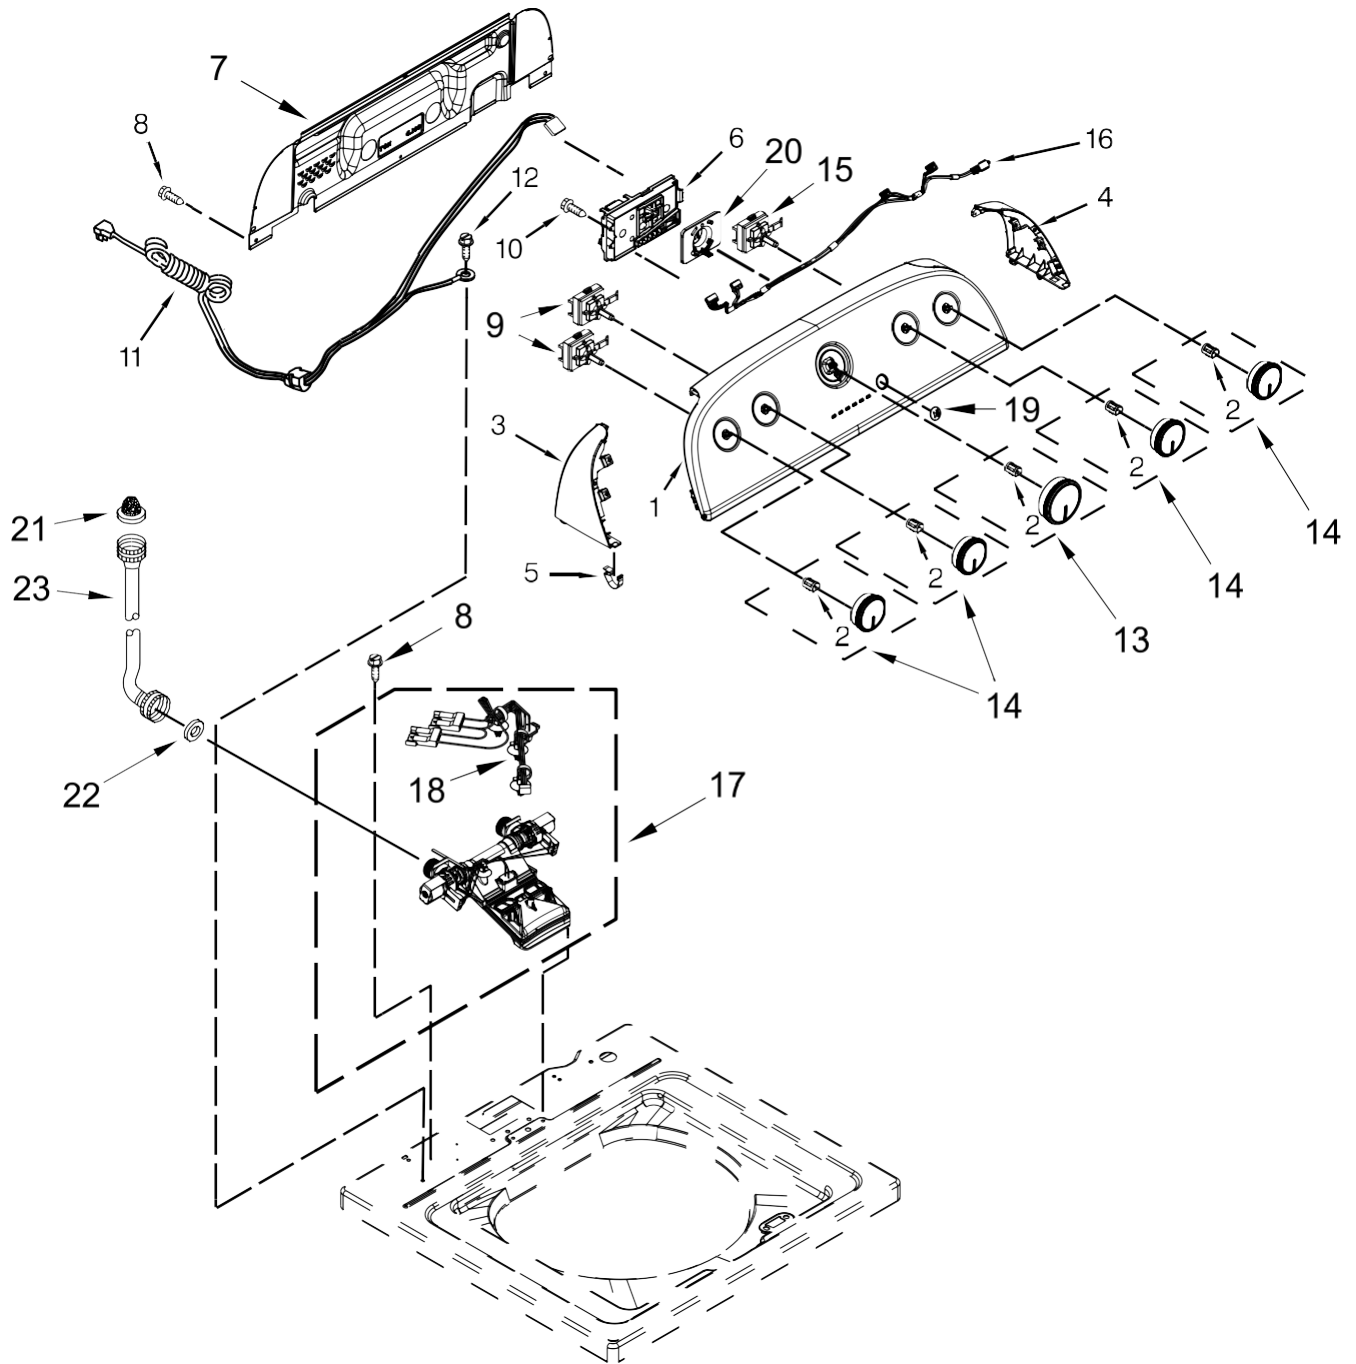

Lavadora Whirlpool 7MWTW9920EM0

Lavadora Whirlpool 7MWTW9920EM0

| <u>Illus.</u> <u>No.</u> | <u>Part No.</u> | <u>Description</u> |
|-----------------------------|-----------------|---------------------------|
| 1 | | Literature Parts |
| | W10693226 | Installation Instructions |
| | W10807189 | Owners Manual |
| | W10468340 | Tech Sheet |
| | W10806516 | Energy Guide |
| 2 | | Top |
| | W10251319 | White |
| 3 | | Assembly, Lid and Bumper |
| | W10027624 | White |
| 4 | 9724509 | Bumper, Lid |
| 5 | 9740848 | Screw |
| 6 | 91770 | Hinge, Lid |
| 7 | W10119872 | Screw |
| 8 | | Strike, Lid Lock |
| | W10240513 | White |

Lavadora Whirlpool 7MWTW9920EM0

| <u>Illus. No.</u> | <u>Part No.</u> | <u>Description</u> |
|-------------------|-----------------|--|
| 1 | W10802039 | Panel, Console |
| 2 | 8536939 | Clip, Spring |
| 3 | | End Cap (Left) |
| | W10520782 | White |
| 4 | | End Cap (Right) |
| | W10520780 | White |
| 5 | 8312709 | Clip, Console |
| 6 | W10723770 | Control Unit Assembly, Machine and Motor |
| 7 | W10552335 | Panel, Console Rear Cover |
| 8 | 1157158 | Screw |

| <u>Illus. No.</u> | <u>Part No.</u> | <u>Description</u> |
|-------------------|-----------------|-------------------------------------|
| 9 | W10285512 | Temperature Control |
| 10 | 90767 | Screw |
| 11 | W10525194 | Cord, Power |
| 12 | 3400076 | Screw |
| 13 | | Knob, Timer |
| | W10576635 | White/Metallic |
| 14 | | Assembly, Control Knob |
| | W10576637 | White/Metallic |
| 15 | W10285511 | Switch, Rotary Encoder (2 Position) |
| 16 | W10579238 | Harness, Upper |