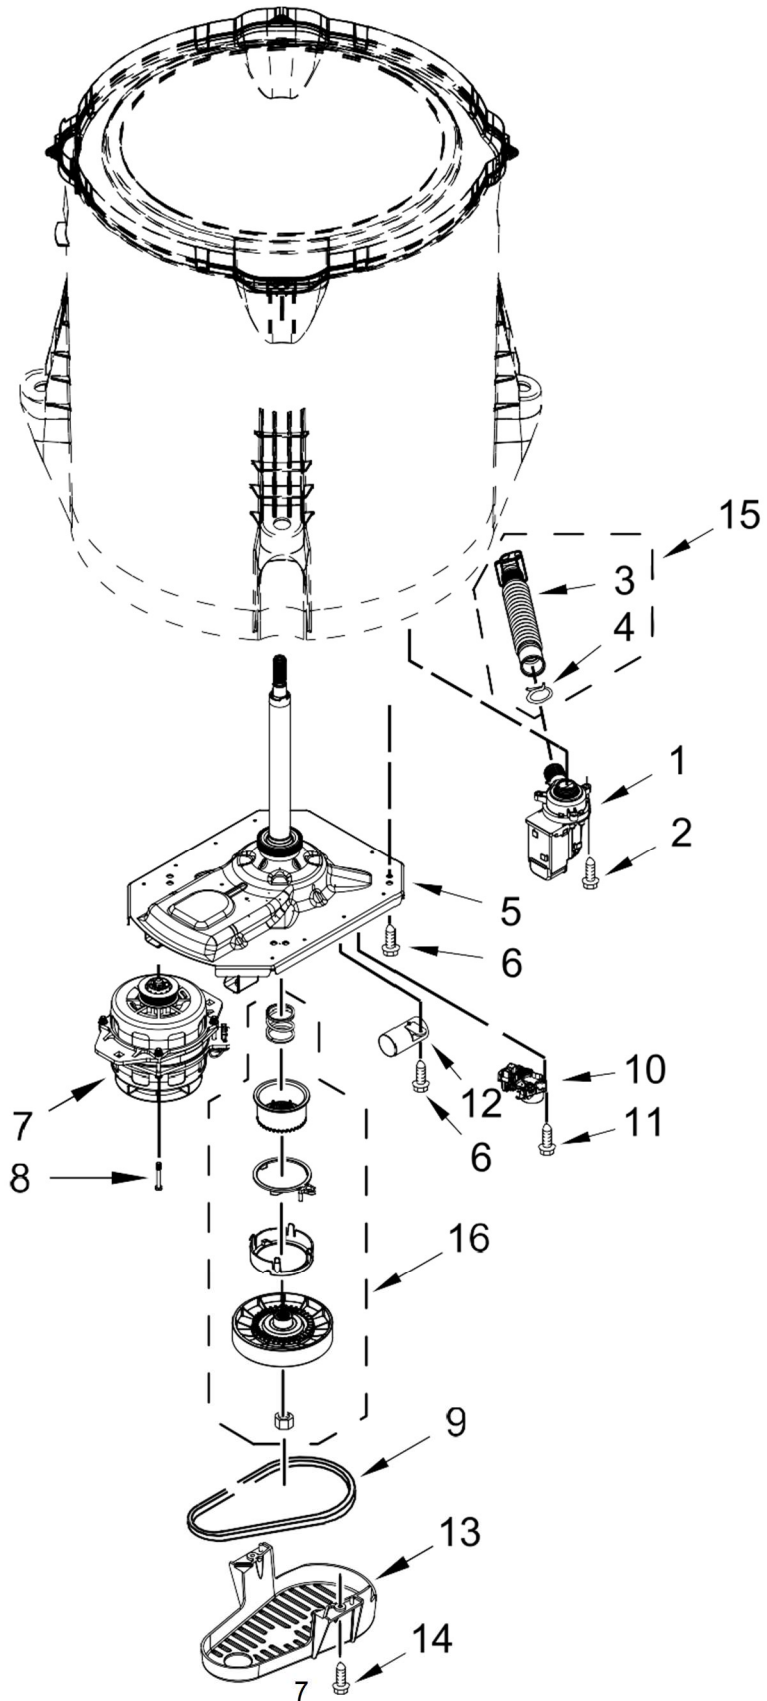

Lavadora Whirlpool 7MWTW9920EM0

Lavadora Whirlpool 7MWTW9920EM0

<u>Illus. No.</u>	<u>Part No.</u>	<u>Description</u>
1	W10465543	Pump Assembly, Drain
2	W10004910	Screw
3	W10763078	Hose, Inner Drain Assembly
4	8317496	Clamp, Hose
5	W10473144	Gearcase Assembly

<u>Illus. No.</u>	<u>Part No.</u>	<u>Description</u>
6	W10249633	Screw
7	W10677715	Motor, Drive
8	W10094780	Screw
9	W10006384	Belt, Drive
10	W10597177	Actuator, Shift
11	9741052	Screw

<u>Illus. No.</u>	<u>Part No.</u>	<u>Description</u>
12	W10625045	Capacitor, Motor Run
13	W10427633	Shield, Pulley Cover
14	357640	Screw
15	W10444123	Hose, Inner Drain Assembly Complete
16	W10721967	Splutch Kit (60Hz)