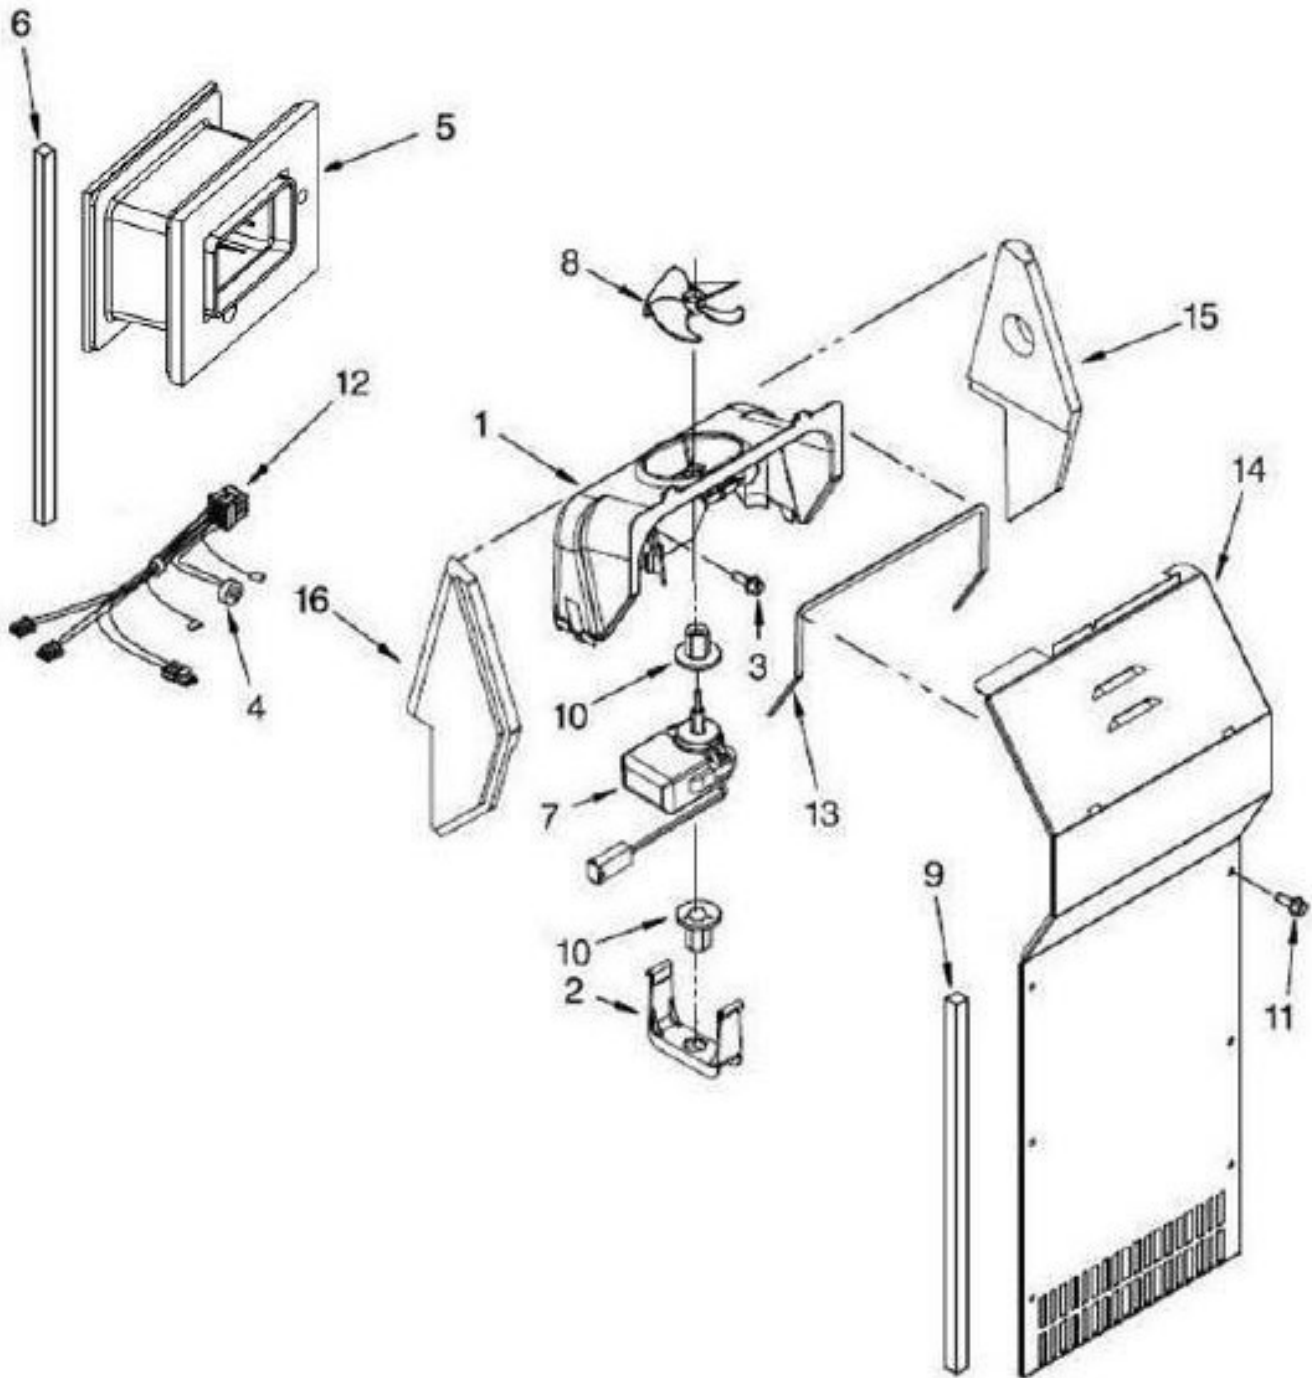

Distribuidor Autorizado

SurteRápido.com

Venta de Refacciones
Electrodomesticas

REFRIGERADOR 7WCS25SDHM02

Distribuidor Autorizado

SurteRápido.com

Venta de Refacciones
Electrodomesticas

REFRIGERADOR 7WCS25SDHM02

<u>No. Ilustración</u>	Descripción	Piezas	No. Parte
1	SCROLL, FAN	1	W11228713
2	RETAINER, FAN MOTOR	1	W10188846
3	SCREW	--	#N/A
4	THERMISTOR RC	1	W10384183
5	AIR DUCT FREEZER	1	W10128722
6	GASKET	1	2155789
7	FAN MOTOR	1	2315549
8	BLADE, FAN	1	2169142
9	GASKET, EVAPORATOR COVER	2	2304241
10	GROMMET, MOTOR	2	2176759
11	SCREW	--	#N/A
12	HARNESS, FAN TUBE EVAPORATOR	1	W10911770
13	GASKET, EVAPORATOR COVER	2	2304241
14	COVER, EVAPORATOR	1	W10463011
15	SUPPORT, RIGHT HAND	1	2203595
16	SUPPORT, LEFT HAND	1	2203596