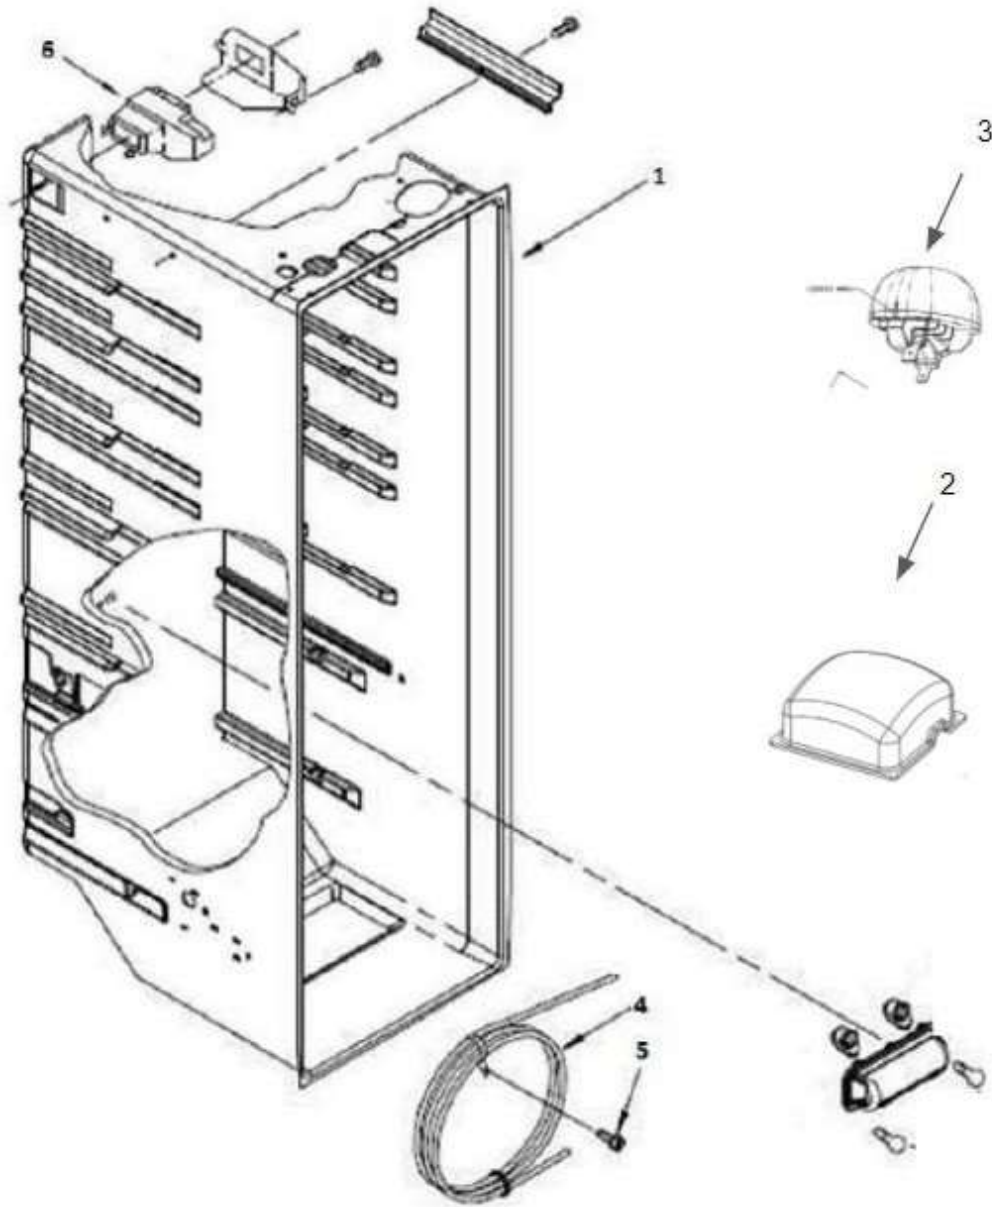

Distribuidor Autorizado

SurteRápido.com

Venta de Refacciones
Electrodomesticas

REFRIGERADOR 7WCS25SDHM02

Distribuidor Autorizado

SurteRápido.com

Venta de Refacciones
Electrodomesticas

REFRIGERADOR 7WCS25SDHM02

<u>No. Ilustración</u>	Descripción	Piezas	No. Parte
1	LINER	-	No Serviceable
2	SHIELD ASSY-LIGHT	1	W11397250
3	HEMERA 30 DEGLEDMODULE-5v	1	W11520324
4	RESERVOIR	1	W11222026
5	SCREW	-	No Serviceable
6	AIR DIFFUSER ASSEMBLY	1	W11204060