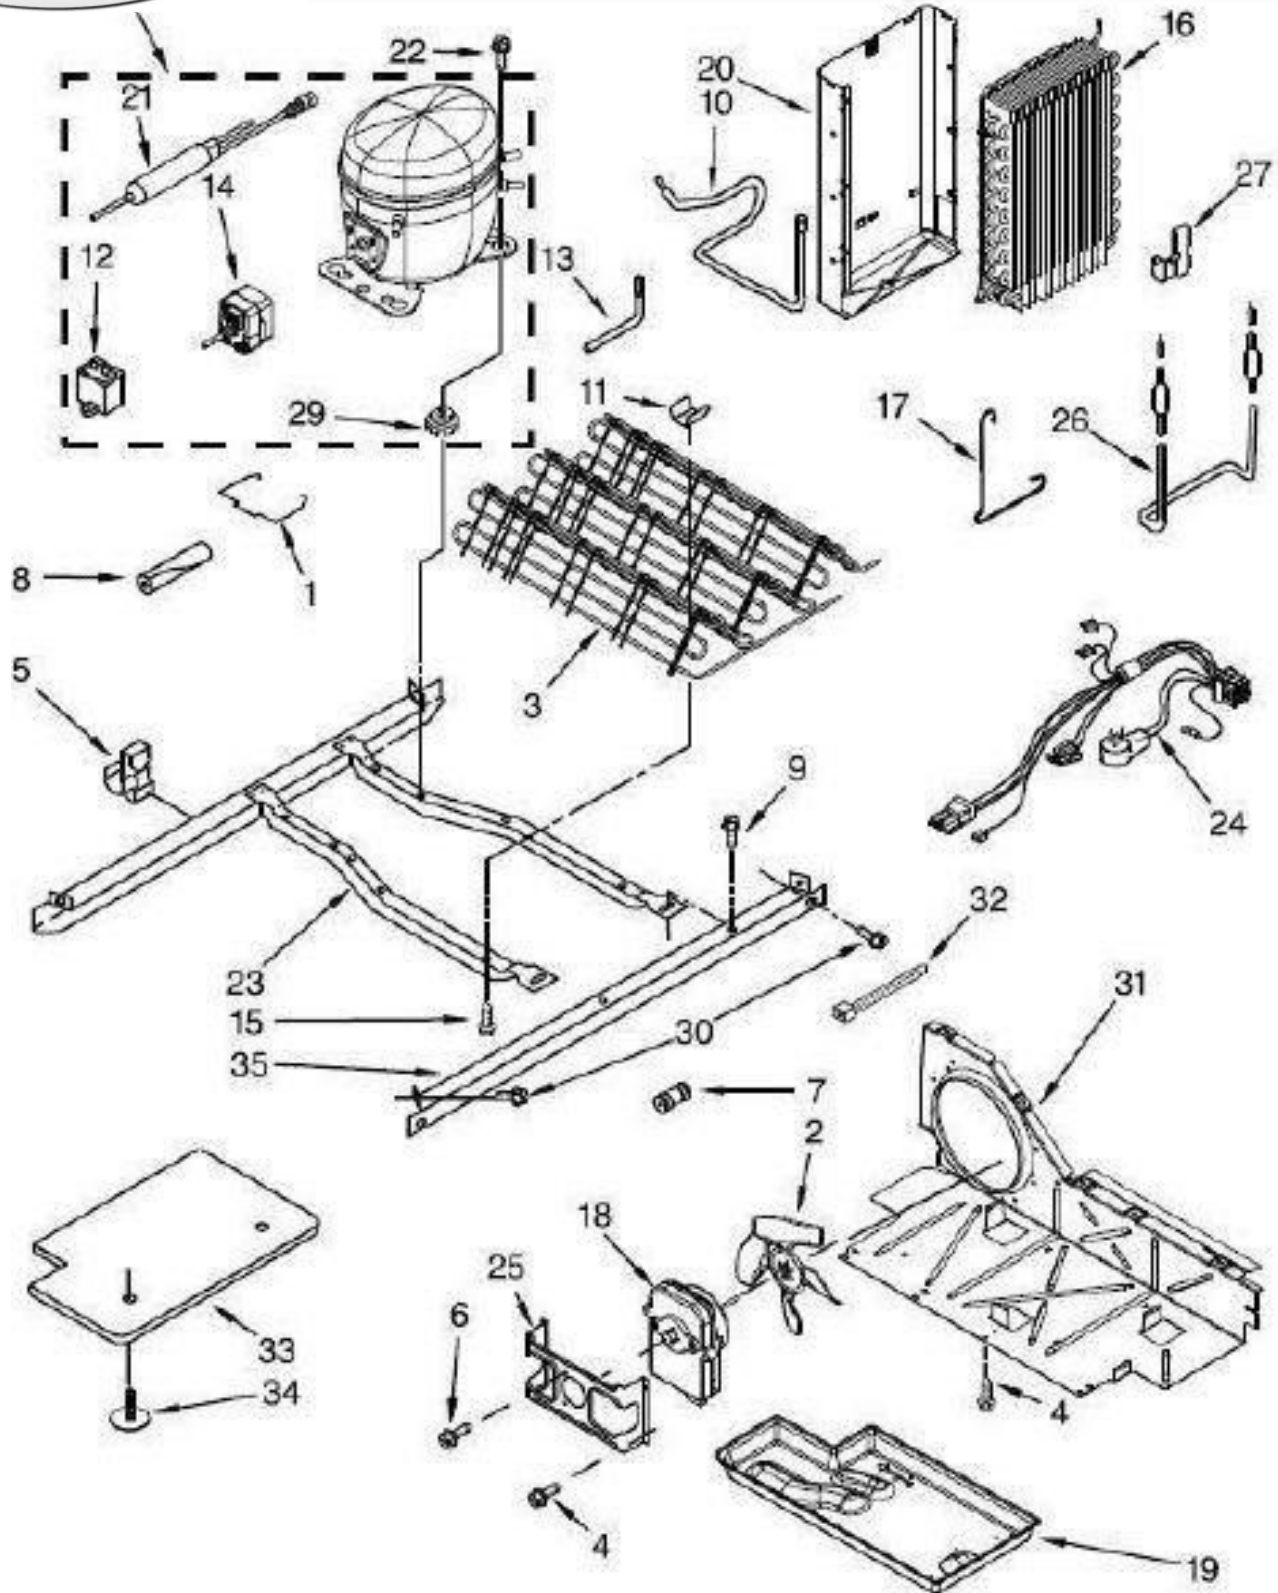

Distribuidor Autorizado

SurteRápido.com

Venta de Refacciones
Electrodomesticas

REFRIGERADOR 7WCS25SDHM02

REFRIGERADOR 7WCS25SDHM02

No. Ilustración	Descripción	Piezas	No. Parte
1	Strap, Bale	1	2212996
2	Blade, Fan	1	2169142
3	Condenser Assembly	1	W10904626
4	Screw	--	No serviceable
5	Clip, Wire	3	#N/A
6	Screw	--	#N/A
7	Connector, Water Tube	1	W10271541
8	Sleeve, Pressure Switch Hose	1	2161302
9	Screw	--	No serviceable
10	Tube, Suction	1	W10745337
11	Clip, Condenser	2	2311725
12	Capacitor	1	W10350564
13	Tube, Process	--	No serviceable
14	Start Device Combination (Start	1	W10197427
15	Screw	--	No serviceable
16	Evaporator, FC	1	2188823
17	Clip, Defrost Heater	2	2161324
18	Motor, Condenser	1	W11042949
19	Tray, Evaporator	1	W10897557
20	Heat Shield and Drain Pan	1	W10194475
21	Drier	1	W10771114
22	Screw	--	No serviceable
23	Frame, Unit Mounting	1	W10900446
24	Unit, Harness	1	#N/A
25	Bracket, Fan Motor	1	2181929
26	Heater, Defrost	1	2188175
27	Clip, Defrost Heater	2	2161324
28	Compressor	1	W11199564
29	Grommet	4	W10836504
30	Screw	4	489340
31	Air Baffle	1	W10897567