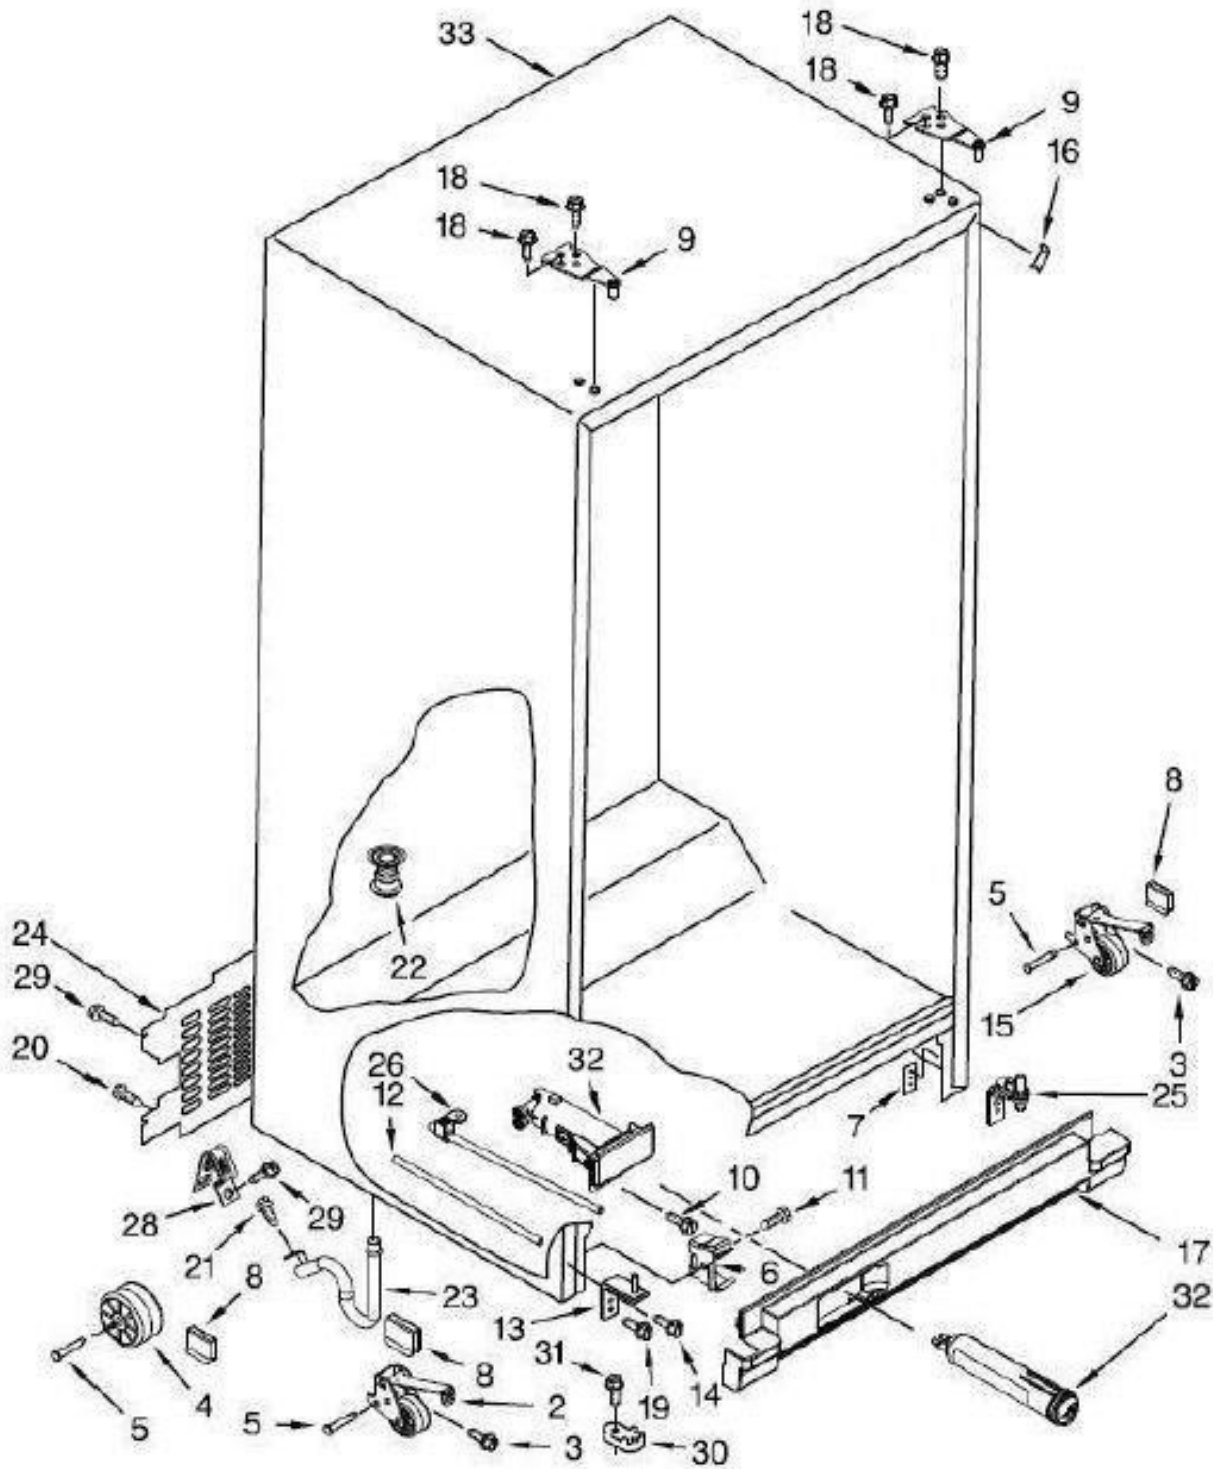

KitchenAid

REFRIGERADOR 7WCS25SDHM02

34

REFRIGERADOR 7WCS25SDHM02

<u>No. ilustración</u>	<u>Descripción</u>	<u>Piezas</u>	<u>No. Parte</u>
2	ROLLER	1	W10304660
3	SCREW	-	No serviceable
4	ROLLER CABINET	1	2150304
5	AXLE, ROLLER	1	2262072
6	CLIP, GRILLE	2	2155013
7	PLATE, SCREW	1	W10247935
8	CLIP, ROLLER	2	W11087168
9	TOP HINGE RC Right	1	W11167023
	TOP HINGE FC Left	1	W11167022
10	SCREW	-	No serviceable
11	SCREW	-	No serviceable
12	TUBE FILTER - INLET	1	W10900449
13	HINGE, BOTTOM FC	1	W11093938
14	SCREW	-	N/A
15	FRONT ROLLER RIGHT	1	W10304659
16	FILLER, WRAPPER	2	No serviceable
17	GRILLE	1	W11226338
18	SCREW, HINGE	-	No serviceable
19	SCREW	-	No serviceable
20	SCREW	-	No serviceable
21	SCREW	-	No serviceable
22	DRAIN FITTING	1	2304888
23	EXTENSION, DRAIN FITTING	1	W10153550
24	COVER UNIT	1	W10904634
25	HINGE, BOTTOM RC	1	W11097327
26	TUBE FILTER – OUTLET	1	W10900447
28	CLAMP, POWER CORD	1	W11242280
29	SCREW	-	No serviceable
30	DOOR CLOSER, FREEZER	1	W10905504
31	SCREW	-	No serviceable
32	HOUSING & FILTER ASSY.	1	W11030555
33	CABINET	-	No serviceable
34	CONTROL BOARD	1	W11133692