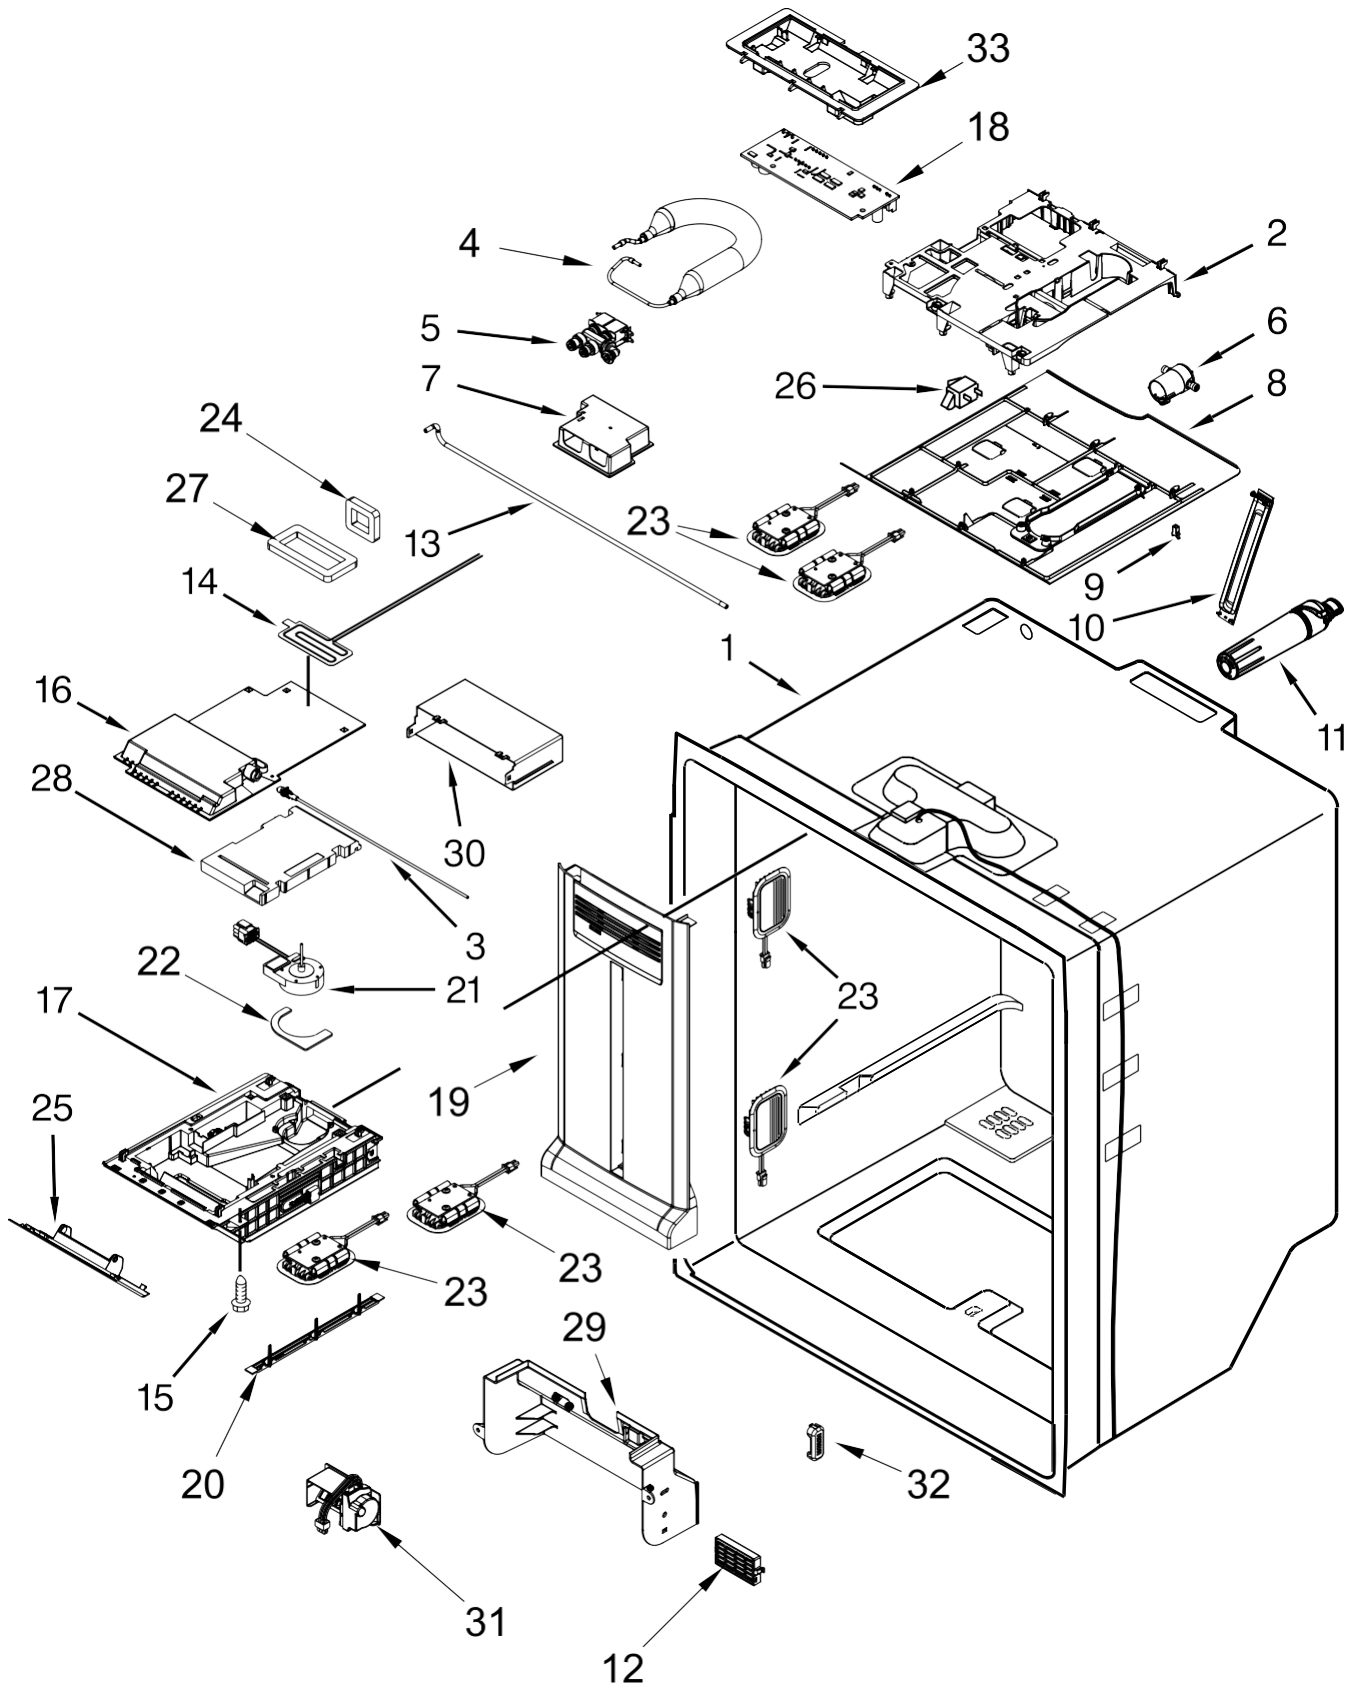

Refrigerador Whirlpool 7WF736SDAM10

Refrigerador Whirlpool 7WF736SDAM10

<u>Illus. No.</u>	<u>Part No.</u>	<u>Description</u>
1		Liner (Not A Serviceable Part)
2	W10562486	Housing, Water System
3	W10482107	Tube, Fill
4	W10277923	Reservoir, Water (Also Order Wire Tie Part 8567668 Qty 3)
5	W10341329	Valve, Dual Water
6	W10238156	Housing, Water Filter
7	W10279854	Enclosure, Valve
8	W10575423	Cover, Water Box
9	2223877	Latch, Push
10	W10277949	Door, Filter Access
11	W10238154	Filter, Water

<u>Illus. No.</u>	<u>Part No.</u>	<u>Description</u>
12	W10315189	Filter, Air
13	W10515793	Waterline, Valve to Hinge
14	W10554299	Heater, Fill Tube
15	12990518	Screw
16	W10331462	Cover, Icebox
17	W10347640	Icebox Assembly
18	W10524406	LED Assembly
19	W10580769	Air Tower Assembly
20	W10515072	Trim, Icebox
21	W10460280	Assembly, Blower
22	W10392172	Gasket, Fan
23	W10456436	Module, LED
24	W10320706	Gasket, Rear Return

<u>Illus. No.</u>	<u>Part No.</u>	<u>Description</u>
25	W10553630	Fascia Assembly
26	C3680314	Switch, Light
27	W10280988	Gasket, Rear Supply
28	W10280983	Insulation
29	W10483040	Cover, Damper
30	W10519548	Adapter Assembly, Ice Box
31	W10479155	Damper, Control
32	W10438957	Cover, Thermistor
33	W10445802	Cup-LED Bracket
		Following Parts Not Illustrated
	W10570726	Harness, LED Light
	W10570599	Harness, Dual Valve