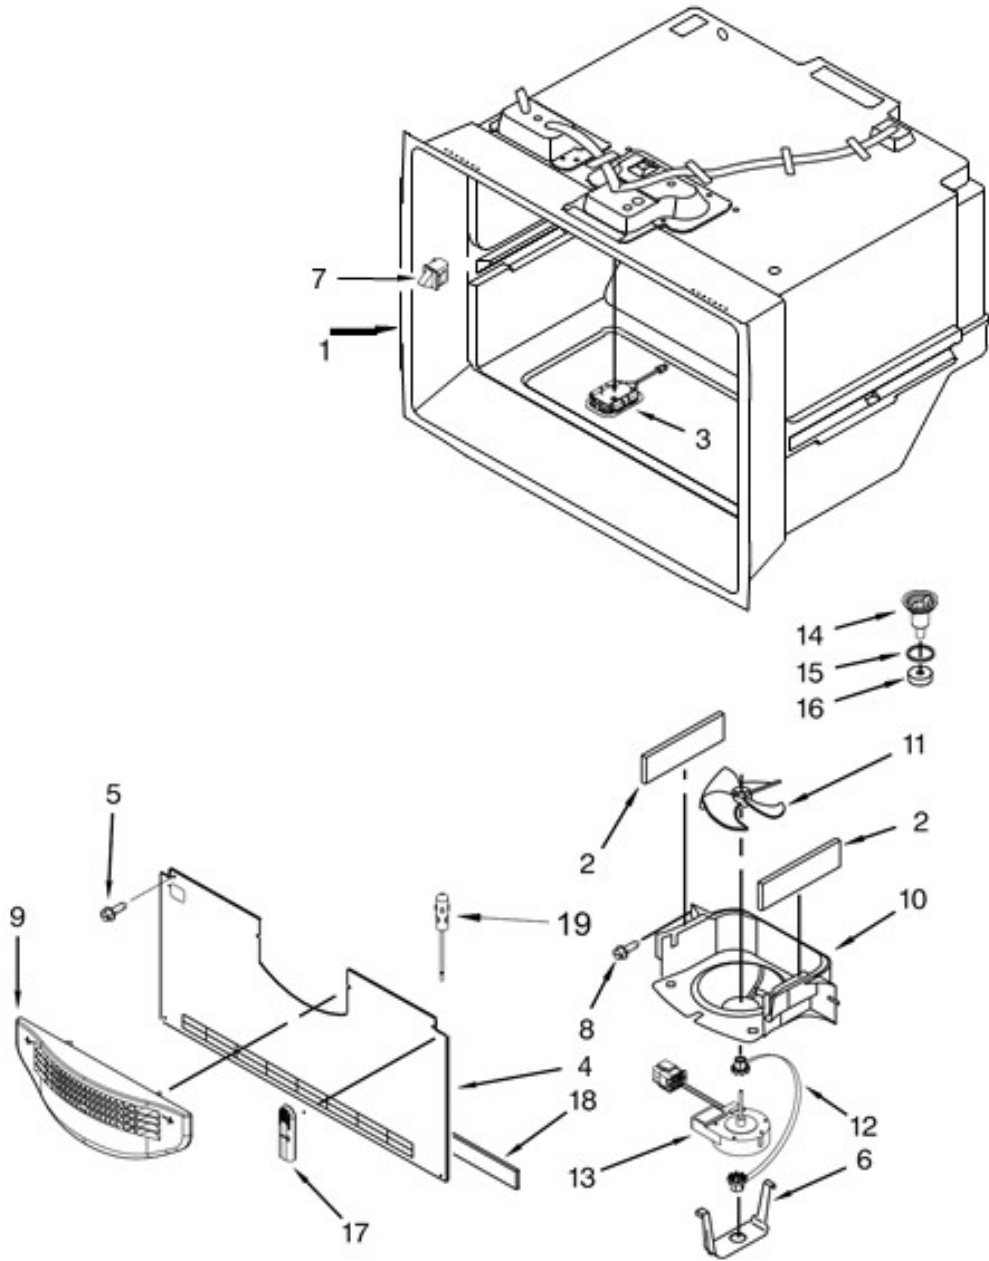

Refrigerador Whirlpool 7WF736SDAM10

<u>Illus. No.</u>	<u>Part No.</u>	<u>Description</u>
1		Liner (Not A Serviceable Part)
2	A3189392	Gasket, Foam
3	W10456436	Module, LED
4	W10513428	Cover, Evaporator
5	12990511	Screw
6	12956601	Clip, Fan Motor
7	C3680314	Switch, Light
8	12990504	Screw

<u>Illus. No.</u>	<u>Part No.</u>	<u>Description</u>
9	W10496613	Grille, Fz Air
10	W10363507	Shroud, Evap Fan
11	12986101	Blade, Fan
12	12951101	Grommet, Fan Motor
13	W10561029	Motor, Evaporator (Includes Harness, Thermistor, & Defrost Thermostat)
14	W10503218	Funnel, Drain
15	M0500703	Seal

<u>Illus. No.</u>	<u>Part No.</u>	<u>Description</u>
16	B8381501	Gasket, Drain
17	W10405166	Cover, Thermistor
18	W10531268	Gasket, Dual Evaporator
19	W10280385	Thermistor