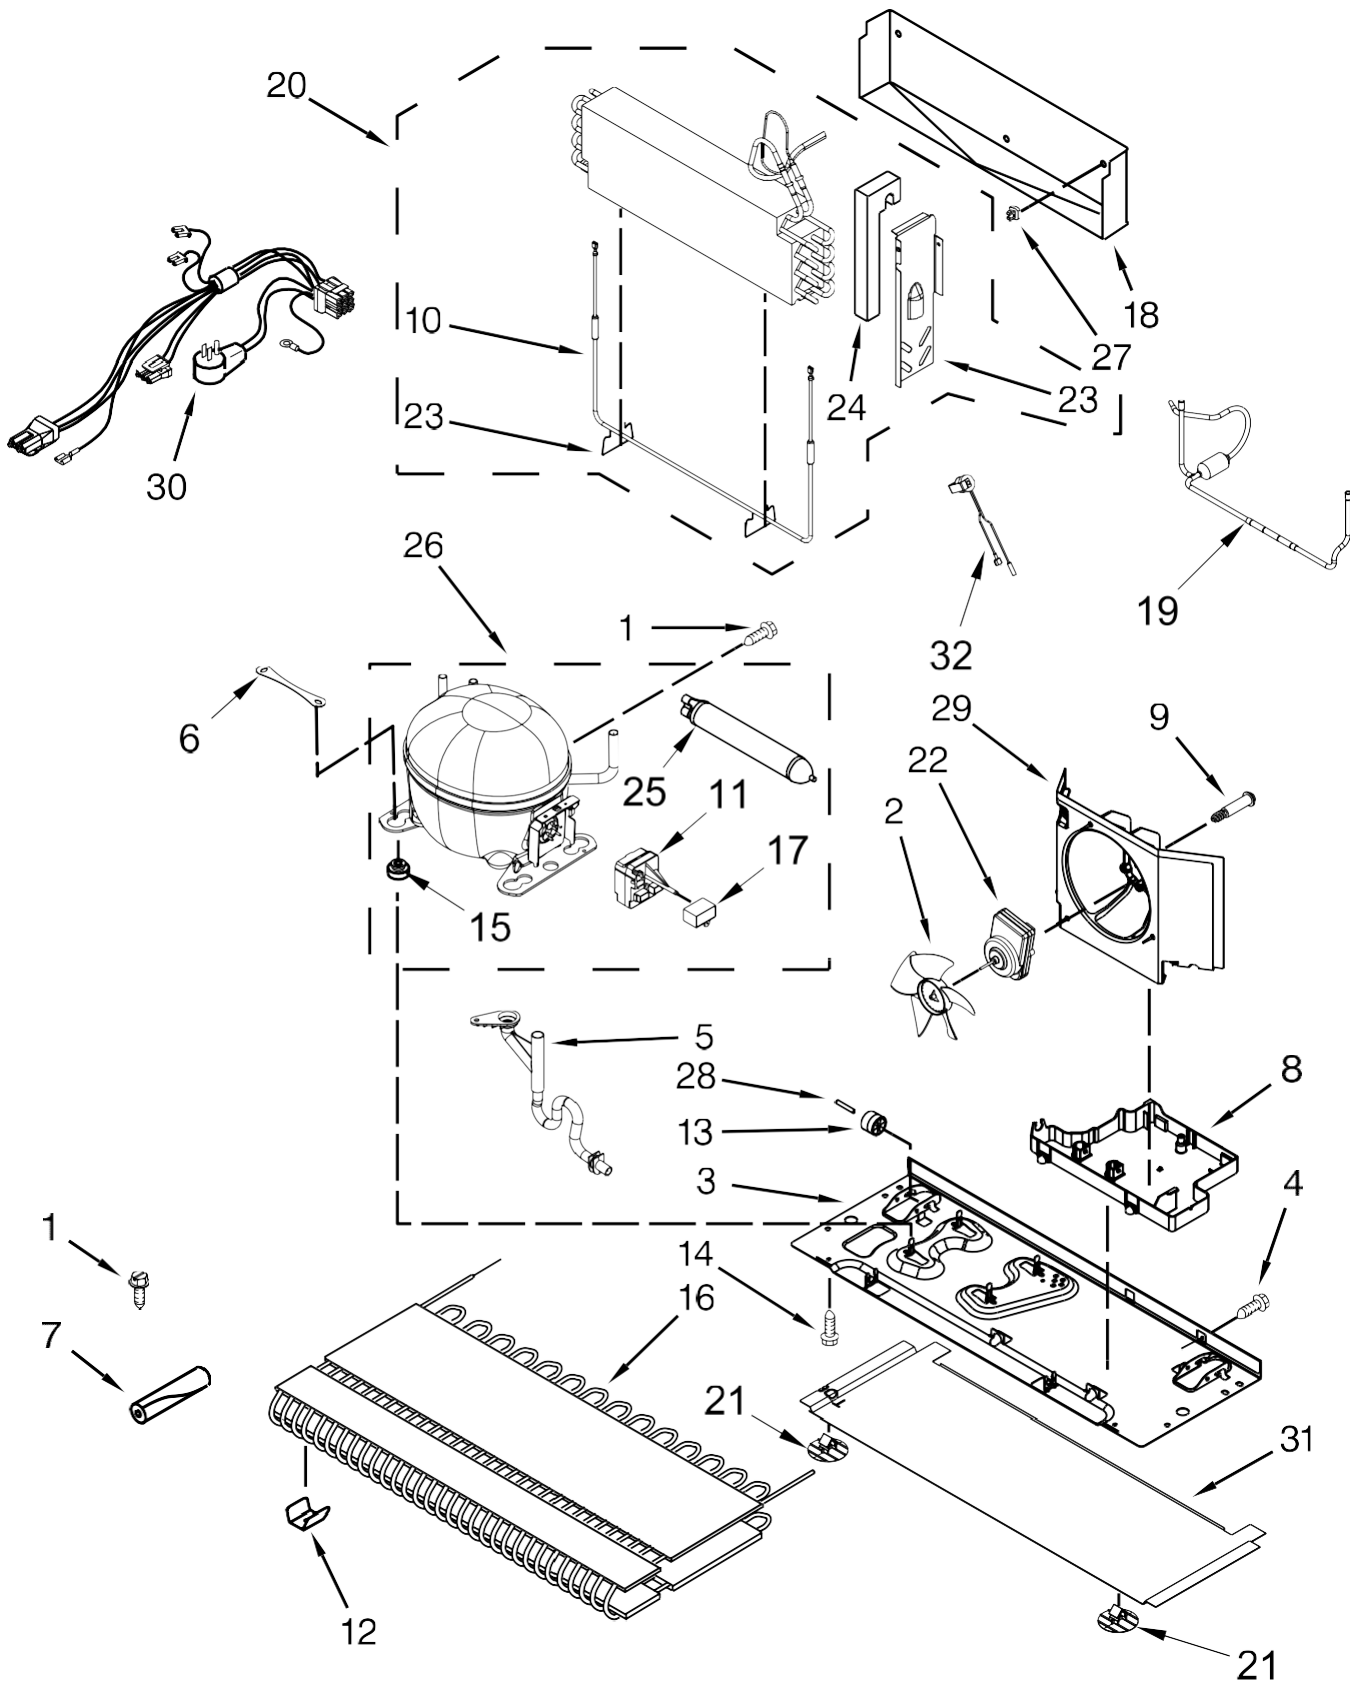

Refrigerador Whirlpool 7WF736SDAM10

Refrigerador Whirlpool 7WF736SDAM10

<u>Illus. No.</u>	<u>Part No.</u>	<u>Description</u>
1	12992101	Screw
2	12825802	Blade, Fan
3	W10248414	Basepan
4	12990511	Screw
5	W10384378	Extension, Drain
6	W10236396	Strap, Compressor
7	W10303521	Sleeve
8	W10238584	Tray, Evaporator
9	W10216919	Screw, Shoulder
10	12729122	Heater, Defrost
11	W10197428	Start Device, Combination (Start Relay and Overload)
12	W10248621	Clip, Condenser
13	12477102	Roller
14	12992101	Screw
15	W10413009	Grommet Air Return
16	W10276899	Condenser Assembly

<u>Illus. No.</u>	<u>Part No.</u>	<u>Description</u>
17	W10350564	Capacitor
18	W10512220	Drip Tray
19	W10463542	Tube, Suction
20	W10492011	Evaporator
21	W10296661	Clip, Bottom Cover
22	2188874	Motor, Condenser
23	10428101	Clip, Heater
24	W10491355	Gasket, Airdam
25	W10177049	Drier
26	W10391109	Compressor (Also Order 876765 Tube Kit)
27	W10142294	Screw
28	12477202	Axle, Roller
29	W10406719	Shroud
30	W10367947	Power Cord
31	W10278140	Unit Cover, Bottom

<u>Illus. No.</u>	<u>Part No.</u>	<u>Description</u>
32		Thermostat, Defrost
	W10561029	Motor, Evaporator (Includes Harness, Thermistor, & Defrost Thermostat) Following Parts Not Illustrated
	978025	Valve, Access
	978026	Valve, Access
	978027	Valve, Access
	978028	Valve, Access
	978029	Valve, Access
	978030	Valve, Access
	876764	Valve, Access
		REFRIGERANT CHARGE 5.25 Ozs. (R-134A)