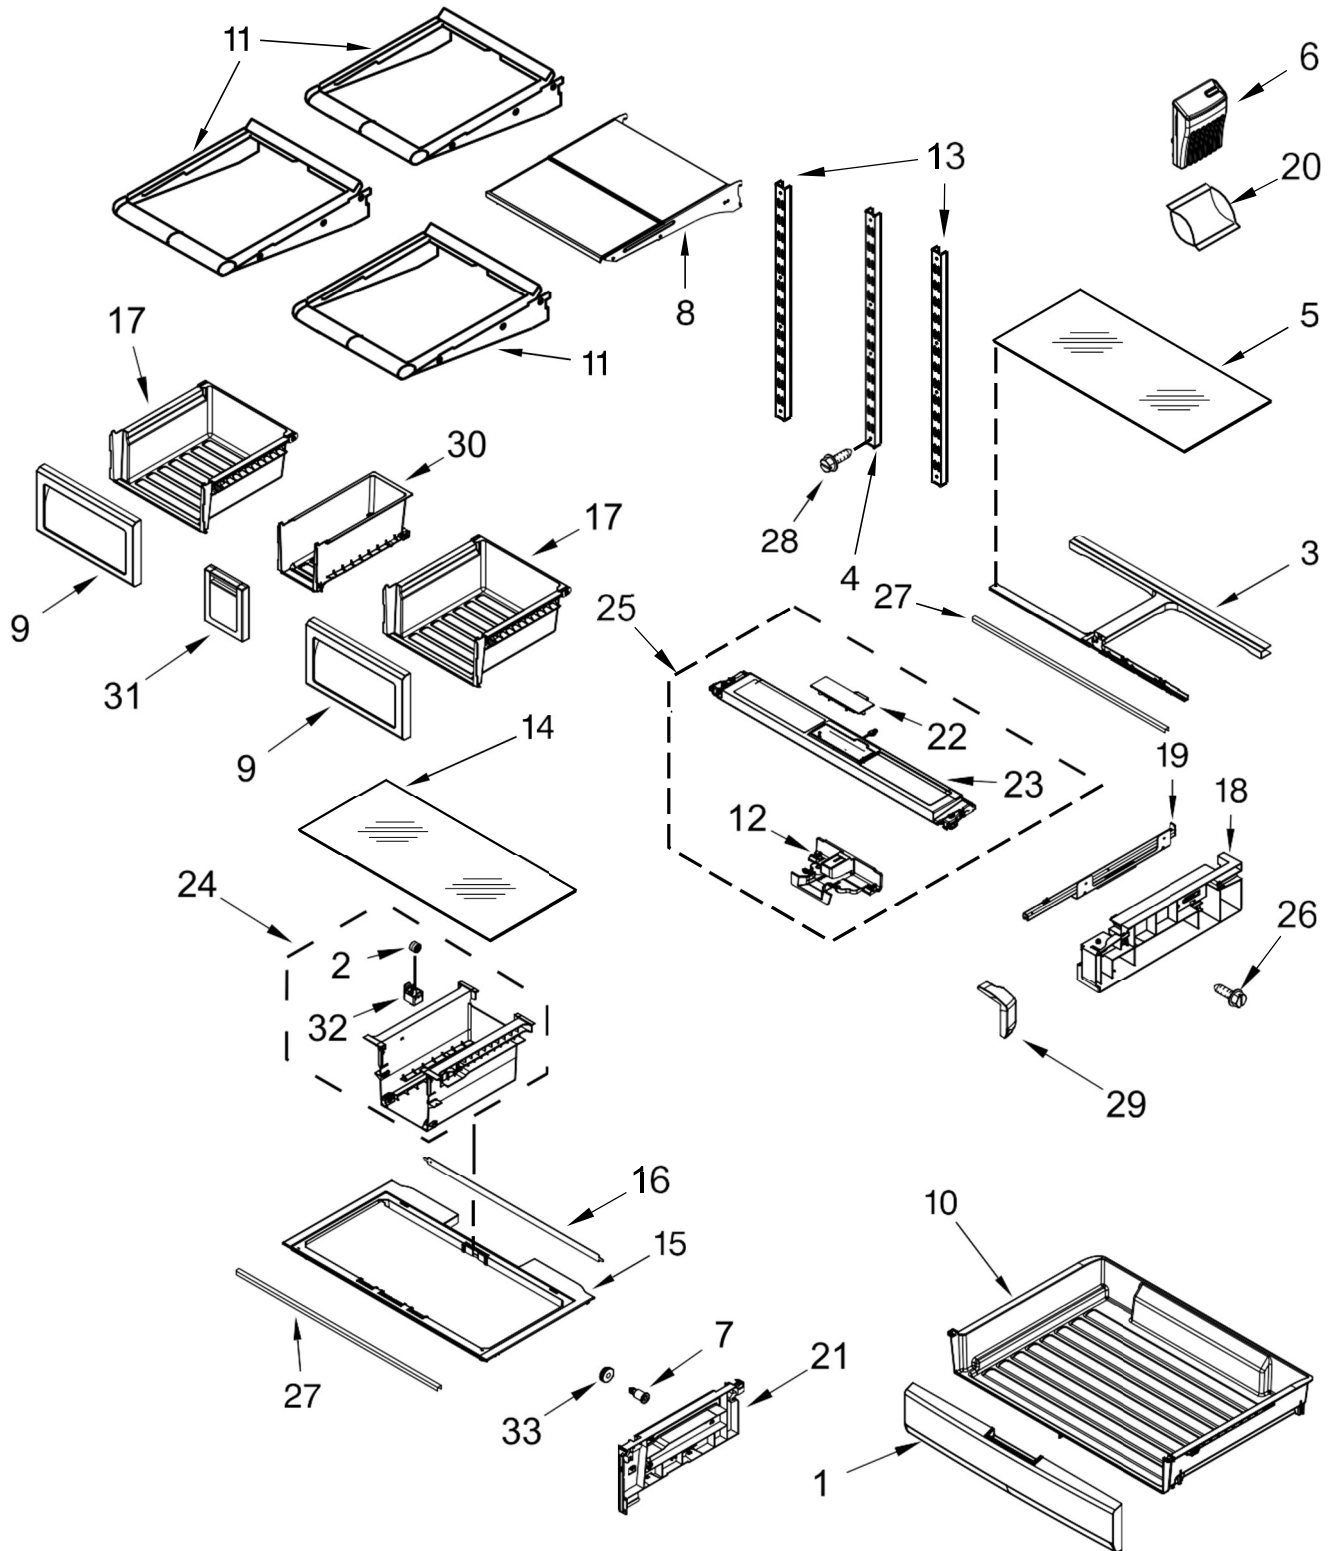

<u>Illus. No.</u>	<u>Part No.</u>	<u>Description</u>
1	W10510417	Front, Pantry
2	W10248789	Roller, Center
3	W10515051	Support, Pantry
4	W10248516	Ladder, Center
5	W10628815	Glass, Pantry
6	W10408747	Holder, Filter
7	W10257246	Axle, Roller
8	W10644139	Top Shelf Assembly
9	W10688114	Front Crisper Assembly
10	W10498901	Pan, Pantry
11	W10644137	Shelf Assembly
12	W10512596	Knob, Pantry Temperature Control
13	W10372170	Ladder, Side
14	W10628814	Glass, Crisper
15	W10423799	Cover, Crisper

<u>Illus. No.</u>	<u>Part No.</u>	<u>Description</u>
16	W10248967	Support, Rear
17	W10387757	Pan, Crisper
18		Sideplate, Pantry
	W10248798	Left Hand
	W10248796	Right Hand
19		Slide, Pantry
	W10508327	Left Hand
	W10508326	Right Hand
20	W10346771	Filter, Produce Preserver
21		Plate, Crisper
	W10530311	Left Hand
	W10530310	Right Hand
22	W10554279	Housing, Pantry Temp Control
23	W10554285	Cover, Pantry Top
24	W10549605	Assembly, Center Crisper Support

<u>Illus. No.</u>	<u>Part No.</u>	<u>Description</u>
25	W10554293	Cover Assembly, Front Pantry
26	W10185612	Screw
27	W10236512	Support, Front
28	W10423560	Screw
29		Front, Sideplate (Pantry)
	W10248852	Left Hand
	W10248851	Right Hand
30	W10387778	Pan, Crisper
31	W10423520	Crisper, Front
32	W10530314	Housing, Roller
33	W10248544	Roller, Guide