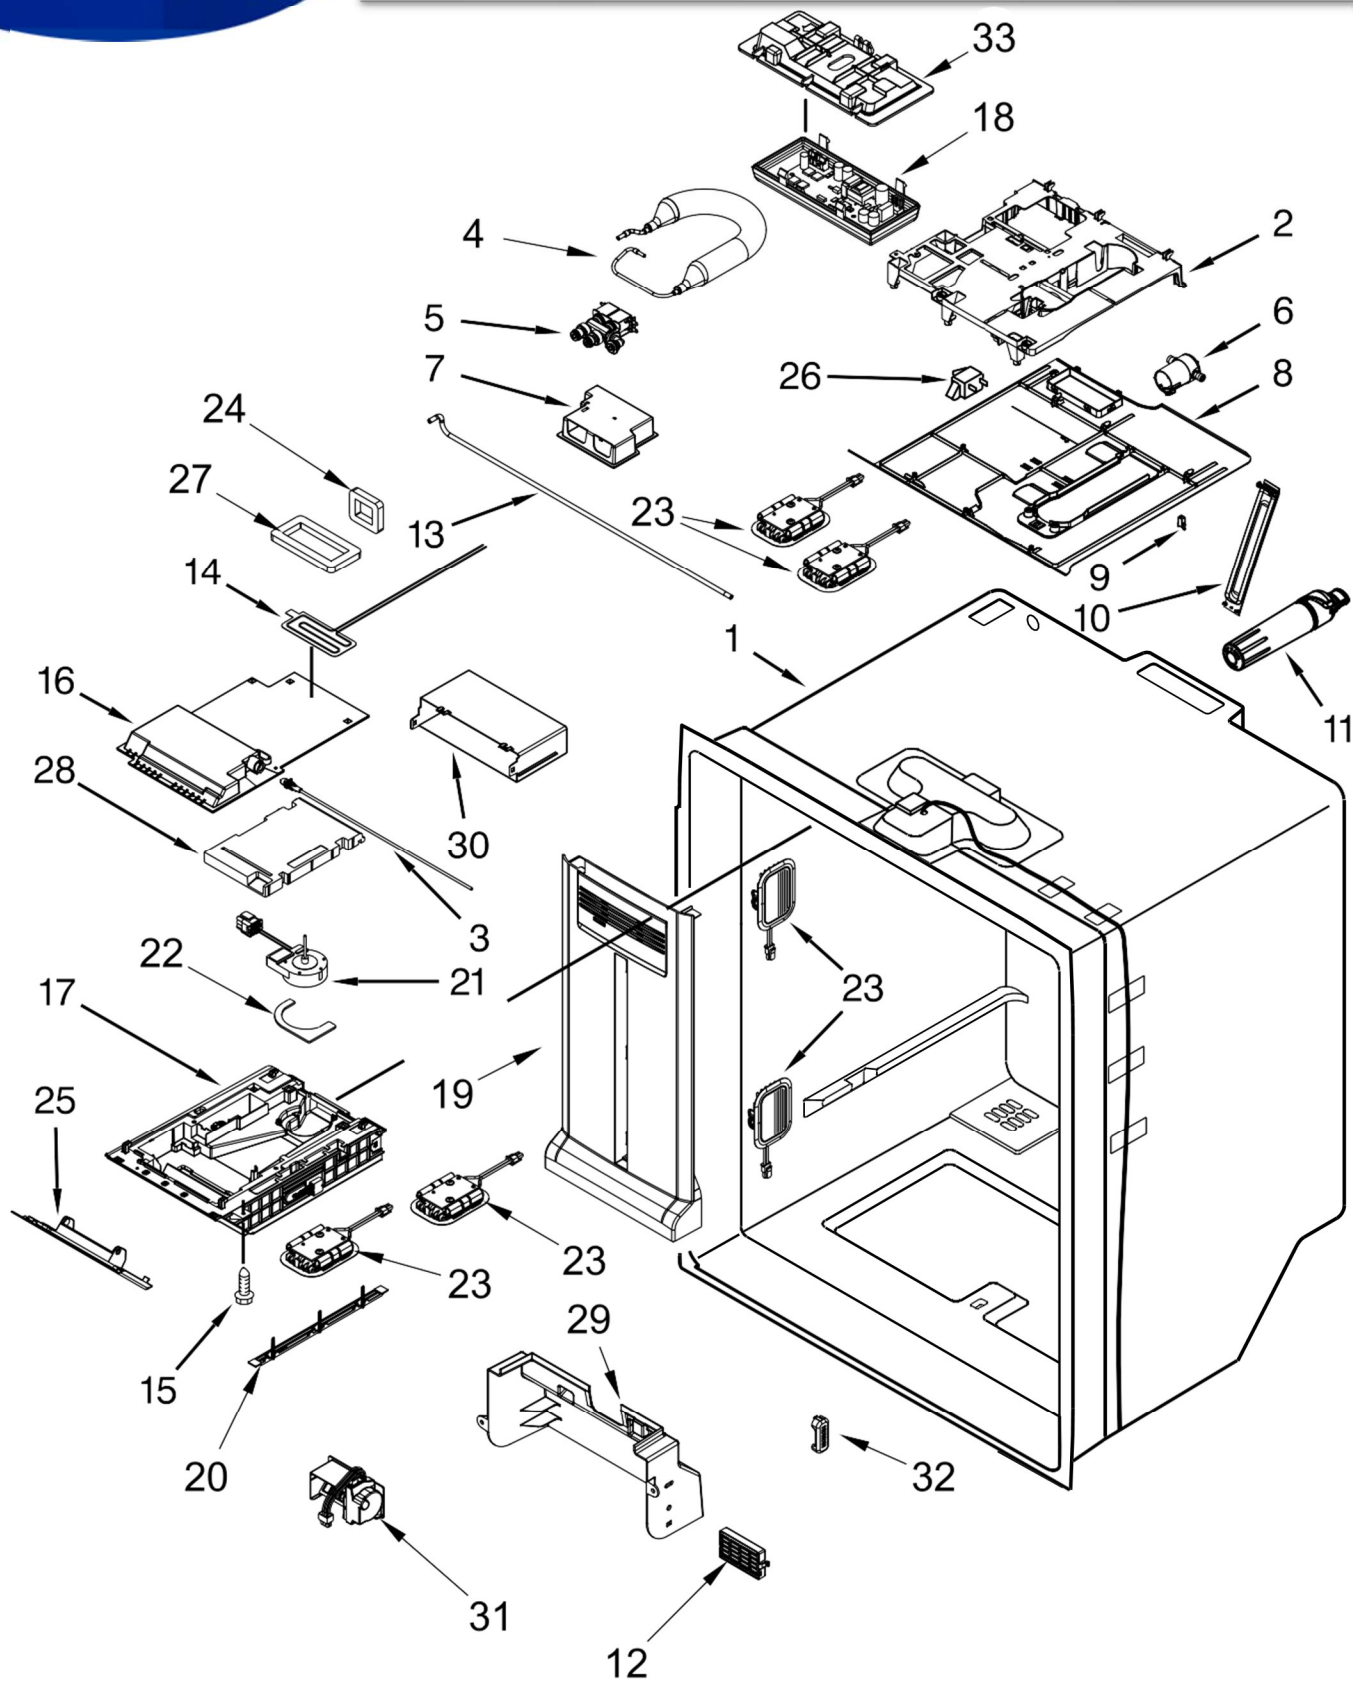

<u>Illus. No.</u>	<u>Part No.</u>	<u>Description</u>
1		Liner (Not A Serviceable Part)
2	W10657942	Housing, Water System
3	W10482107	Tube, Fill
4	W10394085	Reservoir, Water (Also Order Wire Tie Part 8567668 Qty 3)
5	W10341329	Valve, Dual Water
6	W10238156	Housing, Water Filter
7	W10279854	Enclosure, Valve
8	W10575423	Cover, Water Box
9	2223877	Latch, Push
10	W10277949	Door, Filter Access
11	W10609378	Filter, Water

<u>Illus. No.</u>	<u>Part No.</u>	<u>Description</u>
12	W10315189	Filter, Air
13	W10341367	Waterline, Valve to Hinge
14	W10554299	Heater, Fill Tube
15	12990518	Screw
16	W10598013	Cover, Icebox
17	W10347640	Assembly, Icebox
18	W10524406	Assembly, LED
19	W10580769	Assembly, Air Tower
20	W10515072	Trim, Icebox
21	W10460280	Assembly, Blower
22	W10392172	Gasket, Fan
23	W10456436	Module, LED
24	W10320706	Gasket, Rear Return

<u>Illus. No.</u>	<u>Part No.</u>	<u>Description</u>
25	W10553630	Assembly, Fascia
26	C3680310V	Switch, Light
27	W10280988	Gasket, Rear Supply
28	W10280983	Insulation
29	W10530312	Cover, Damper
30	W10635023	Assembly, Ice Box Adapter
31	W10479155	Damper, Control
32	W10438957	Cover, Thermistor
33	W10445802	Cup, LED Bracket
		Following Parts Not Illustrated
	W10570726	Harness, LED Light
	W10570599	Harness, Dual Valve