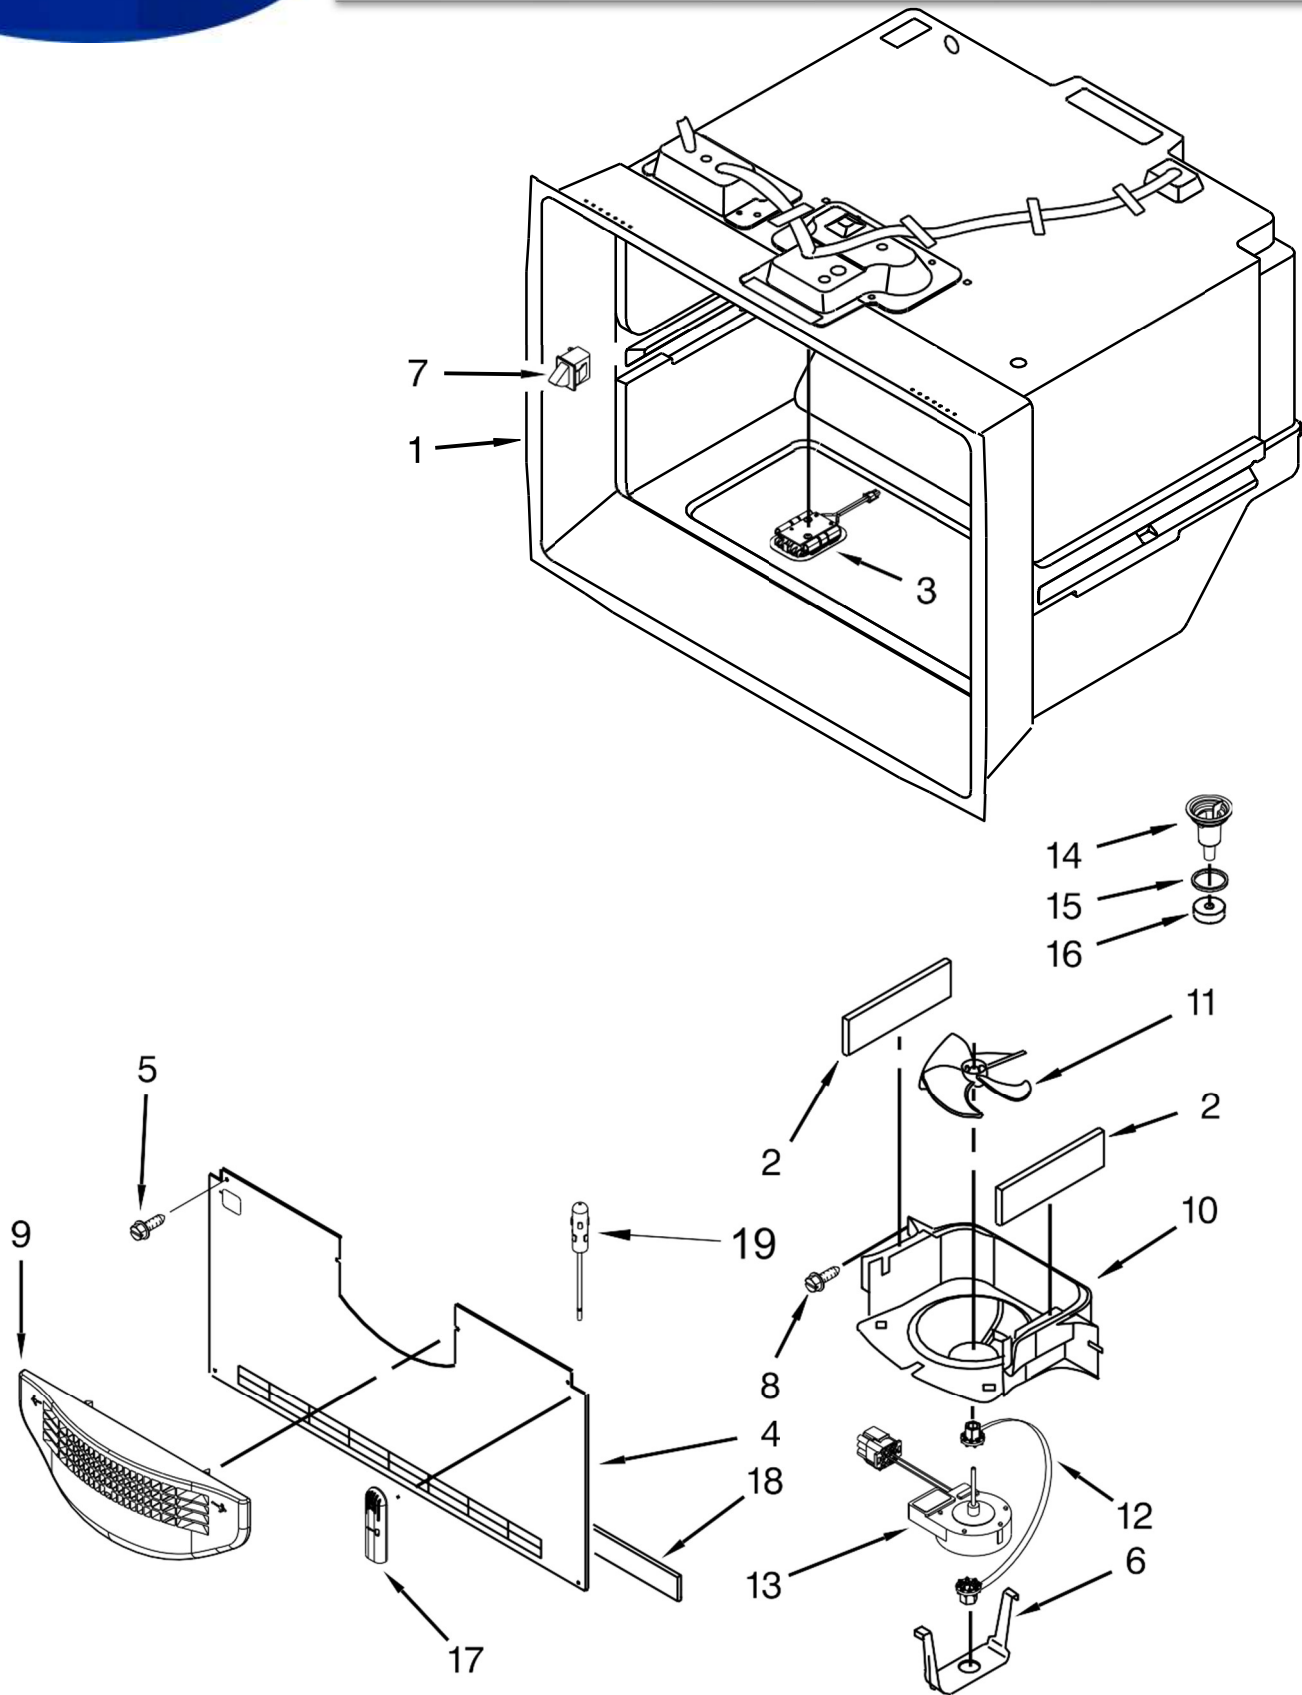

REFRIGERATOR

MODELS:

7WF736SDAM12 (Monochromatic Stainless)

<u>Illus. No.</u>	<u>Part No.</u>	<u>Description</u>
1		Literature Parts
	W10666412	Use and Care
	W10568023	Tech Sheet
2	W10453401	Supply, Power
3	W10344432	Block, Pivot
4	W10505487	Gasket
5	W10589838	Control, Electronic
6	W10415341	Gasket, HV Box
7		Plug, Button
	A3076901	Black
8	W10141622	Brake, Roller
9	12992602	Screw
10		Hinge, Top
	W10248409	Right Hand
	W10248410	Left Hand
11	W10403212	Screw (Grey)
12		Cover, Right Hinge
	W10407158	Grey

<u>Illus. No.</u>	<u>Part No.</u>	<u>Description</u>
13		Cover, Left Hinge
	W10471618	Grey
14	W10308751	Screw (Black)
15		Hinge, Center (Right)
	W10248703	Grey
16	W10336736	Cover, Roller
17		Cover, Corner
	12587703AP	Grey
18	W10394076	Valve, Water
19		Assembly, Roller
	W10515762	Right Hand
	W10515763	Left Hand
20	12991302	Screw
21	12990701	Screw
22		Grille, Toe
	W10637671	Grey
23	12992601	Screw

<u>Illus. No.</u>	<u>Part No.</u>	<u>Description</u>
24		Hinge, Center (Left)
	W10248706	Grey
25	W10141645	Screw
26	12990511	Screw
27	12990302	Screw
28	W10485658	Cover, Control Box
29	12466105	Switch, Light
30	W10577369	Cover, Unit
31	M0108107	Clamp, Tube
32	W10141645	Screw
33	W10277839	Lid, HV
34	W10505294	Coupler, Door
35	W10212137	Retainer, Door
36		Cabinet (Not a Servicable Part)
37	W10271541	Connector, Union
38	489348	Clamp, Tube
39	W10558244	Tube, Water