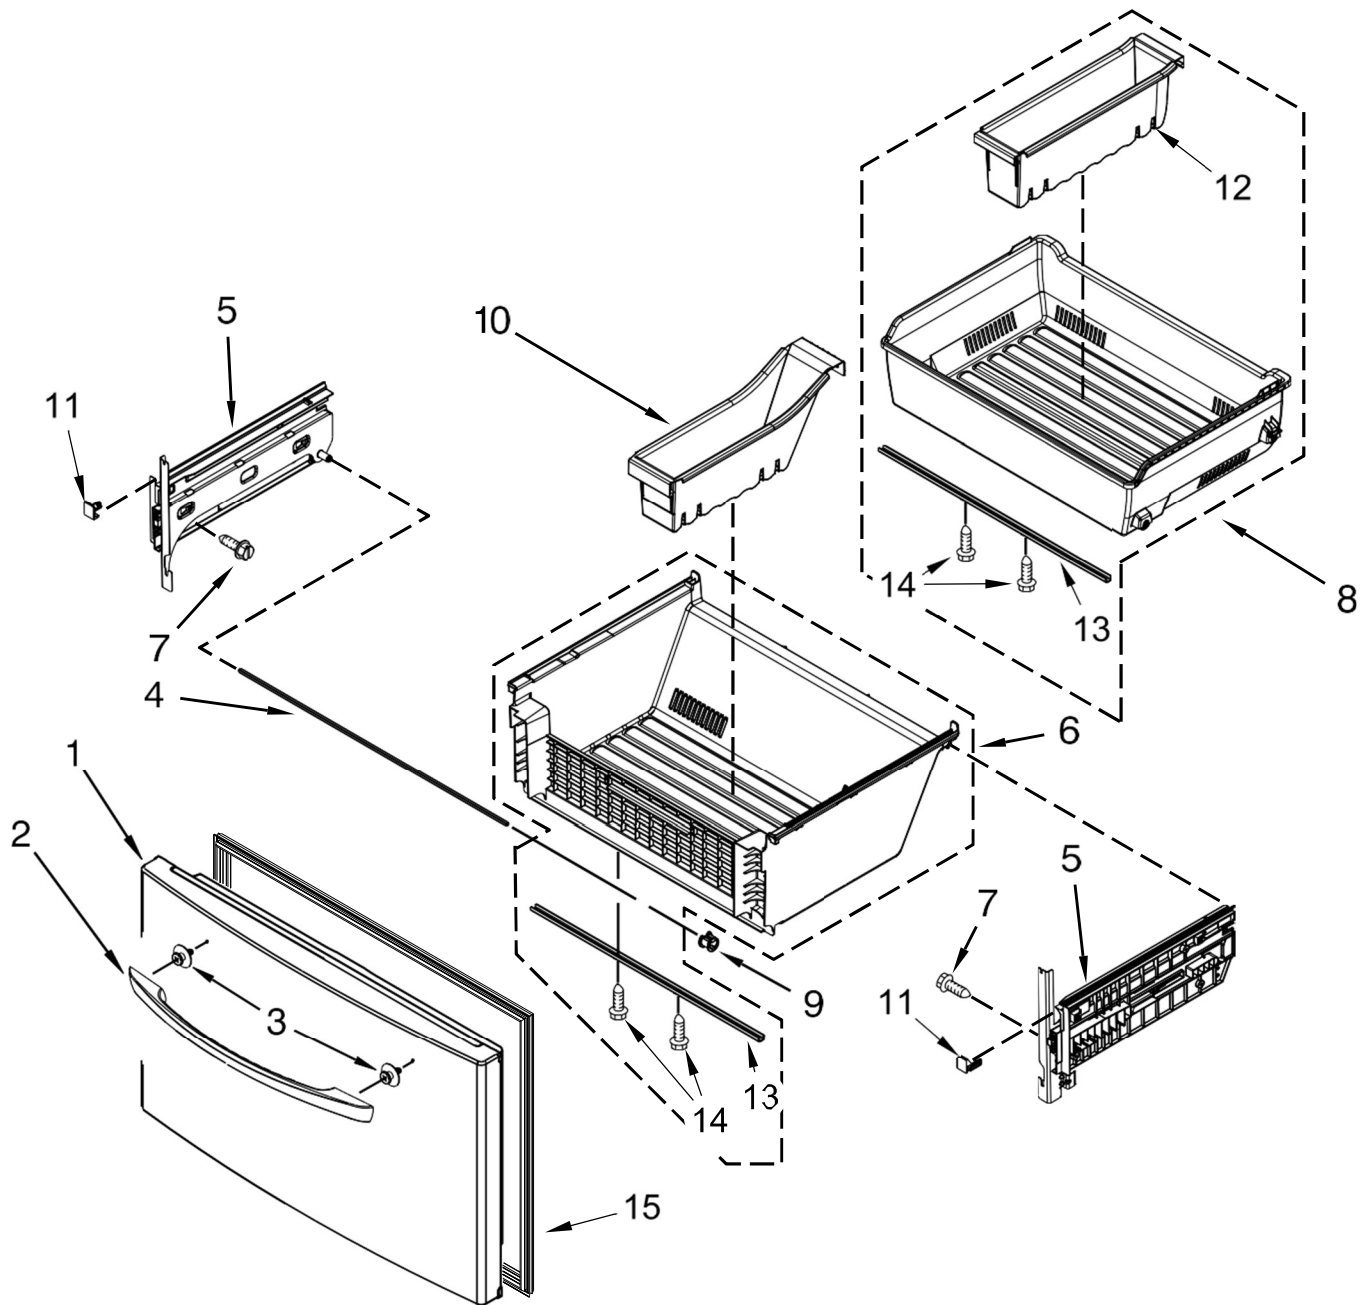

<u>Illus.</u> <u>No.</u>	<u>Part No.</u>	<u>Description</u>
1		Door, Freezer
	W10422791	Stainless
2		Handle, Door
	W10557413N	Stainless
3	W10460893	Screw
4	W10503521	Shaft, Rack
5		Assembly, Bracket
	W10625067	Left Hand
	W10625068	Right Hand

<u>Illus.</u> <u>No.</u>	<u>Part No.</u>	<u>Description</u>
6	W10590552	Pan Assembly, Lower
7	12990518	Screw
8	W10557676	Assembly, Upper Pan
9	W10248509	Clip, Shaft
10	W10507444	Divider, Lower
11		Stop, Pan
	W10485096	Left Hand
	W10485089	Right Hand
12	W10485654	Divider, Upper

<u>Illus.</u> <u>No.</u>	<u>Part No.</u>	<u>Description</u>
13	W10469177	Support, Pan
14	489443	Screw (Stainless)
15		Gasket, Door
	W10248749	Grey