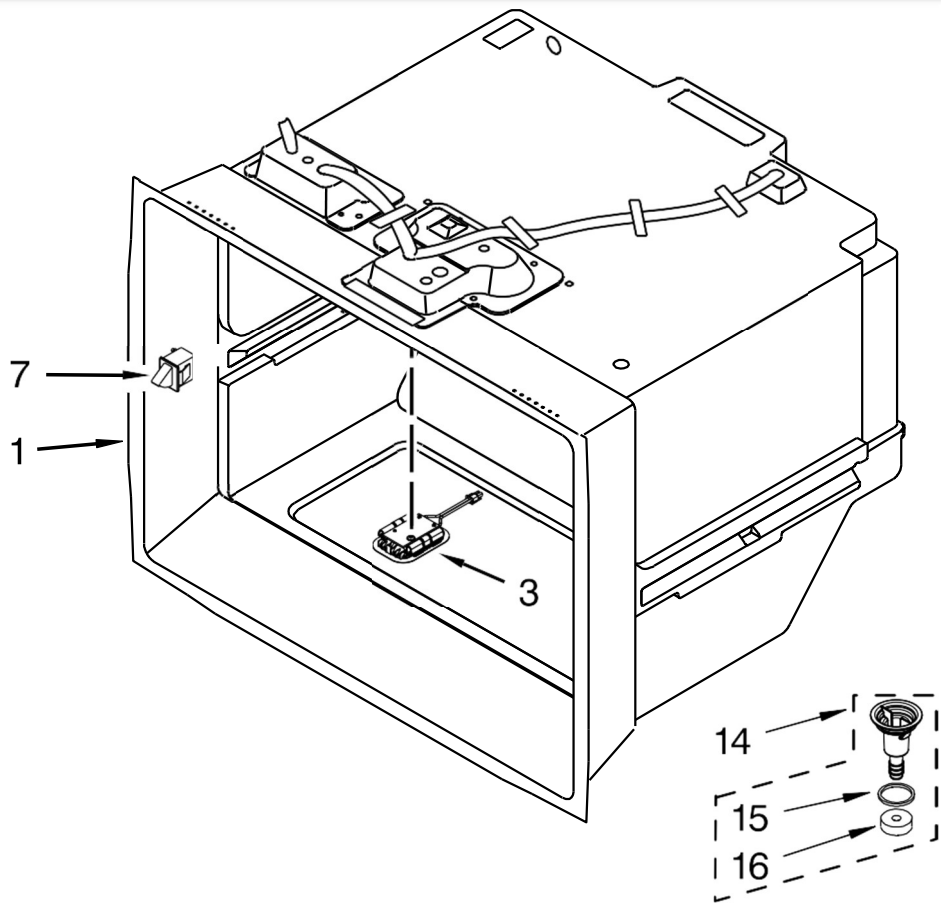

## **FRENCH DOOR BOTTOM MOUNT REFRIGERATOR**

**Illus.**

<u>No.</u>	<u>Part No.</u>	<u>Description</u>
13		Cover, Left Hinge
	W10471618	Grey
14	W10308751	Screw (Black)
15		Hinge, Center (Right)
	W10248703	Grey
16	W10336736	Cover, Roller
17		Cover, Corner
	12587703AP	Grey
18	W10394076	Valve, Water
19		Assembly, Roller
	W10515763	Left Hand
	W10515762	Right Hand
20	12991302	Screw
21	12990701	Screw
22		Grille, Toe
	W10637671	Grey
23	12992601	Screw

**Illus.**

<u>No.</u>	<u>Part No.</u>	<u>Description</u>
24		Hinge, Center (Left)
	W10248706	Grey
25	W10141645	Screw
26	12990511	Screw
27	12990302	Screw
28	W10485658	Cover, Control Box
29	12466105	Switch, Light
30	W10577369	Cover, Unit
31	M0108107	Clamp, Tube
32	W10141645	Screw
33	W10277839	Lid, HV
34	W10505294	Coupler, Door
35	W10212137	Retainer, Door
36		Cabinet (Not a Servicable Part)
37	489348	Clamp, Tube
38	W10678712	Tube, Water