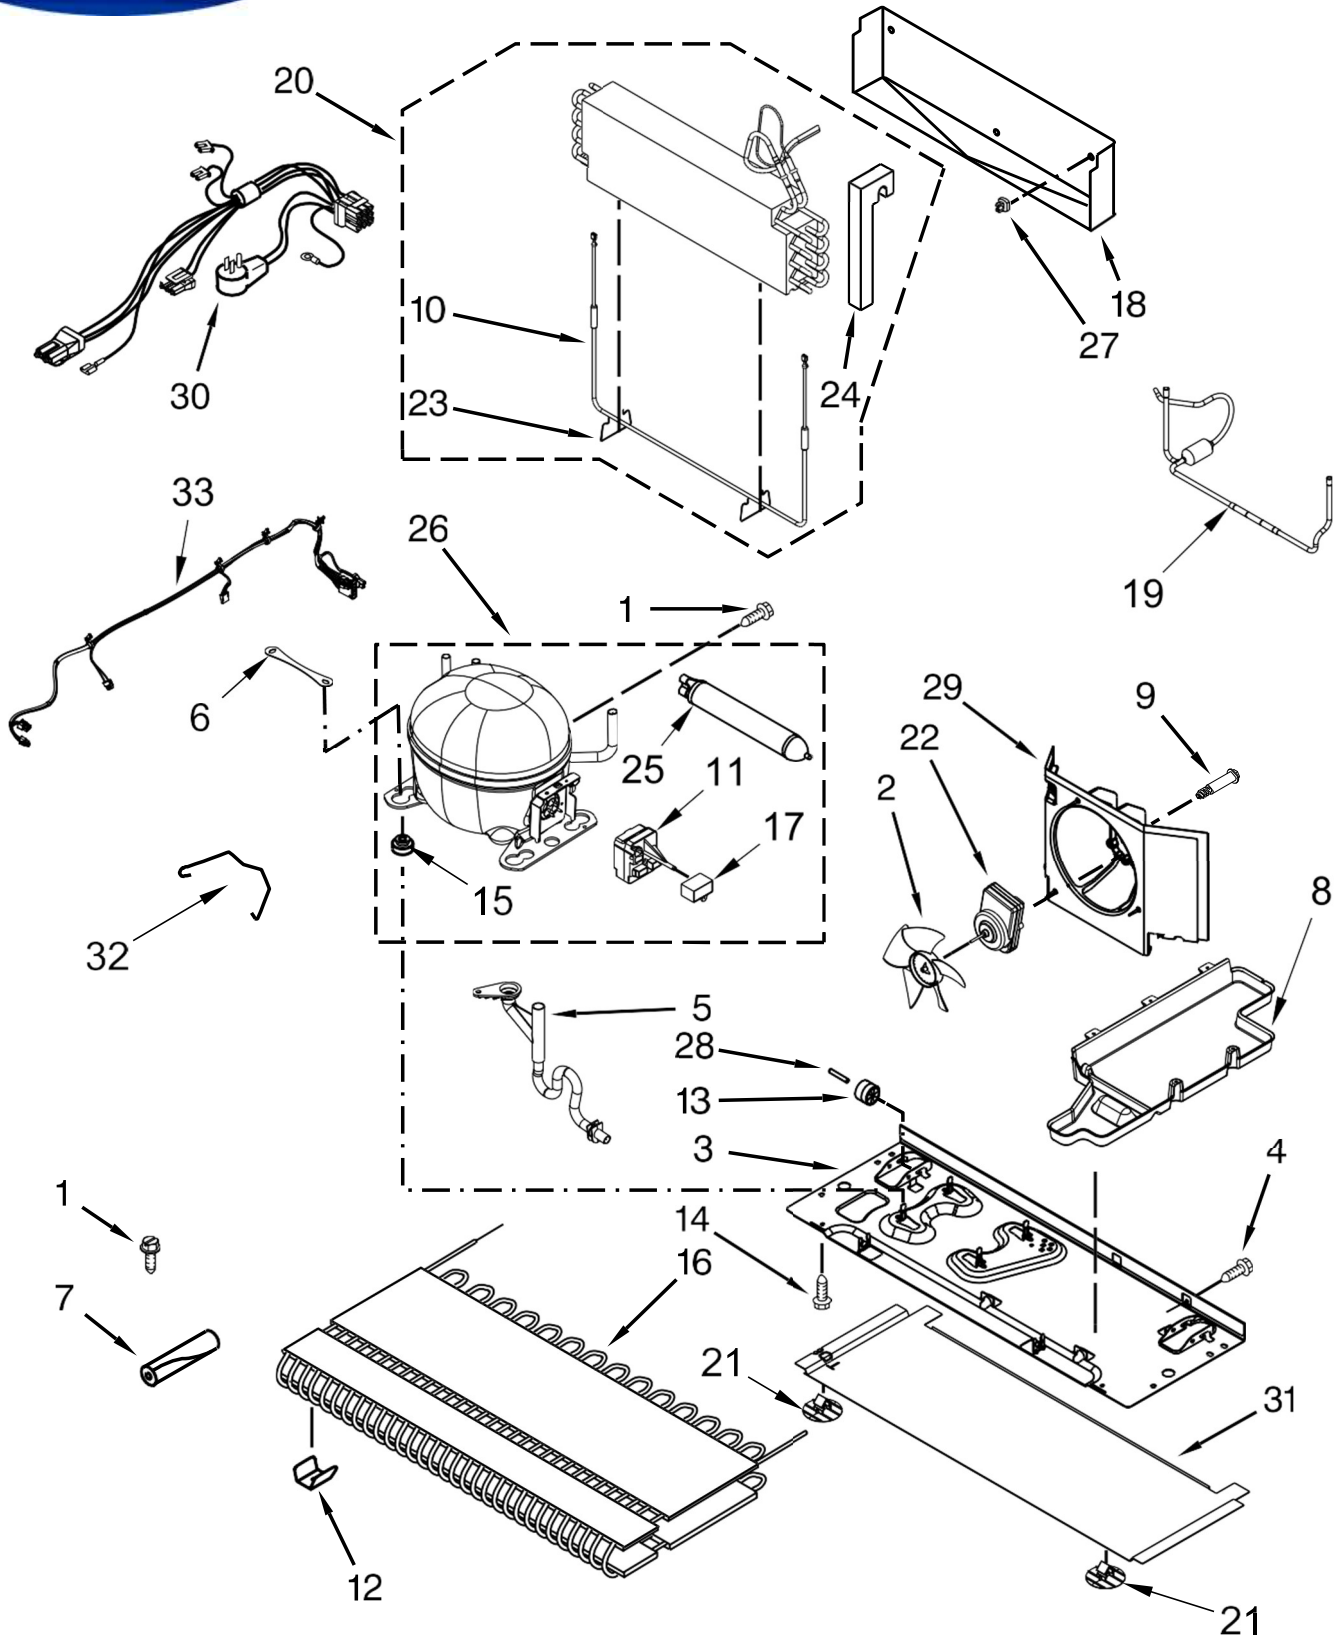

Illus.

<u>No.</u>	<u>Part No.</u>	<u>Description</u>
1	12992101	Screw
2	2188935	Blade, Fan
3	W10570074	Baseplate
4	12990511	Screw
5	W10776917	Extension, Drain
6	W10236396	Strap, Compressor
7	W10303521	Sleeve
8	W10660727	Tray, Evaporator
9	W10622701	Screw
10	12729128	Heater, Defrost
11	W10330834	Device, Start
12	W10248621	Clip, Condenser
13	12477102	Roller
14	12992101	Screw
15	10835903	Grommet
16	W10559262	Condenser

Illus.

<u>No.</u>	<u>Part No.</u>	<u>Description</u>
17	W10350564	Capacitor
18	W10512220	Tray, Drip
19	W10463542	Tube, Suction
20	W10608485	Assembly, Evaporator and Heater
21	W10296661	Clip, Bottom Cover
22	W10527155	Motor, Condenser Fan
23	10428101	Clip, Heater
24	W10491355	Gasket, Airdam
25	W10177049	Drier
26	W10171785	Compressor (Also Order 482801 Installation Kit & 876765 Tube Kit)
27	W10142294	Screw
28	12477202	Axle, Roller
29	W10406719	Shroud
30	W10367947	Cord, Power

Illus.

<u>No.</u>	<u>Part No.</u>	<u>Description</u>
31	W10278140	Cover, Condenser (Bottom)
32	W10650382	Strap, Bale
33	W10747515	Assembly, Unit Wire
Following Parts Not Illustrated		
	978025	Valve, Access
	978026	Valve, Access
	978027	Valve, Access
	978028	Valve, Access
	978029	Valve, Access
	978030	Valve, Access
	876764	Valve, Access
		REFRIGERANT CHARGE
		5.25 oz. (R-134A)