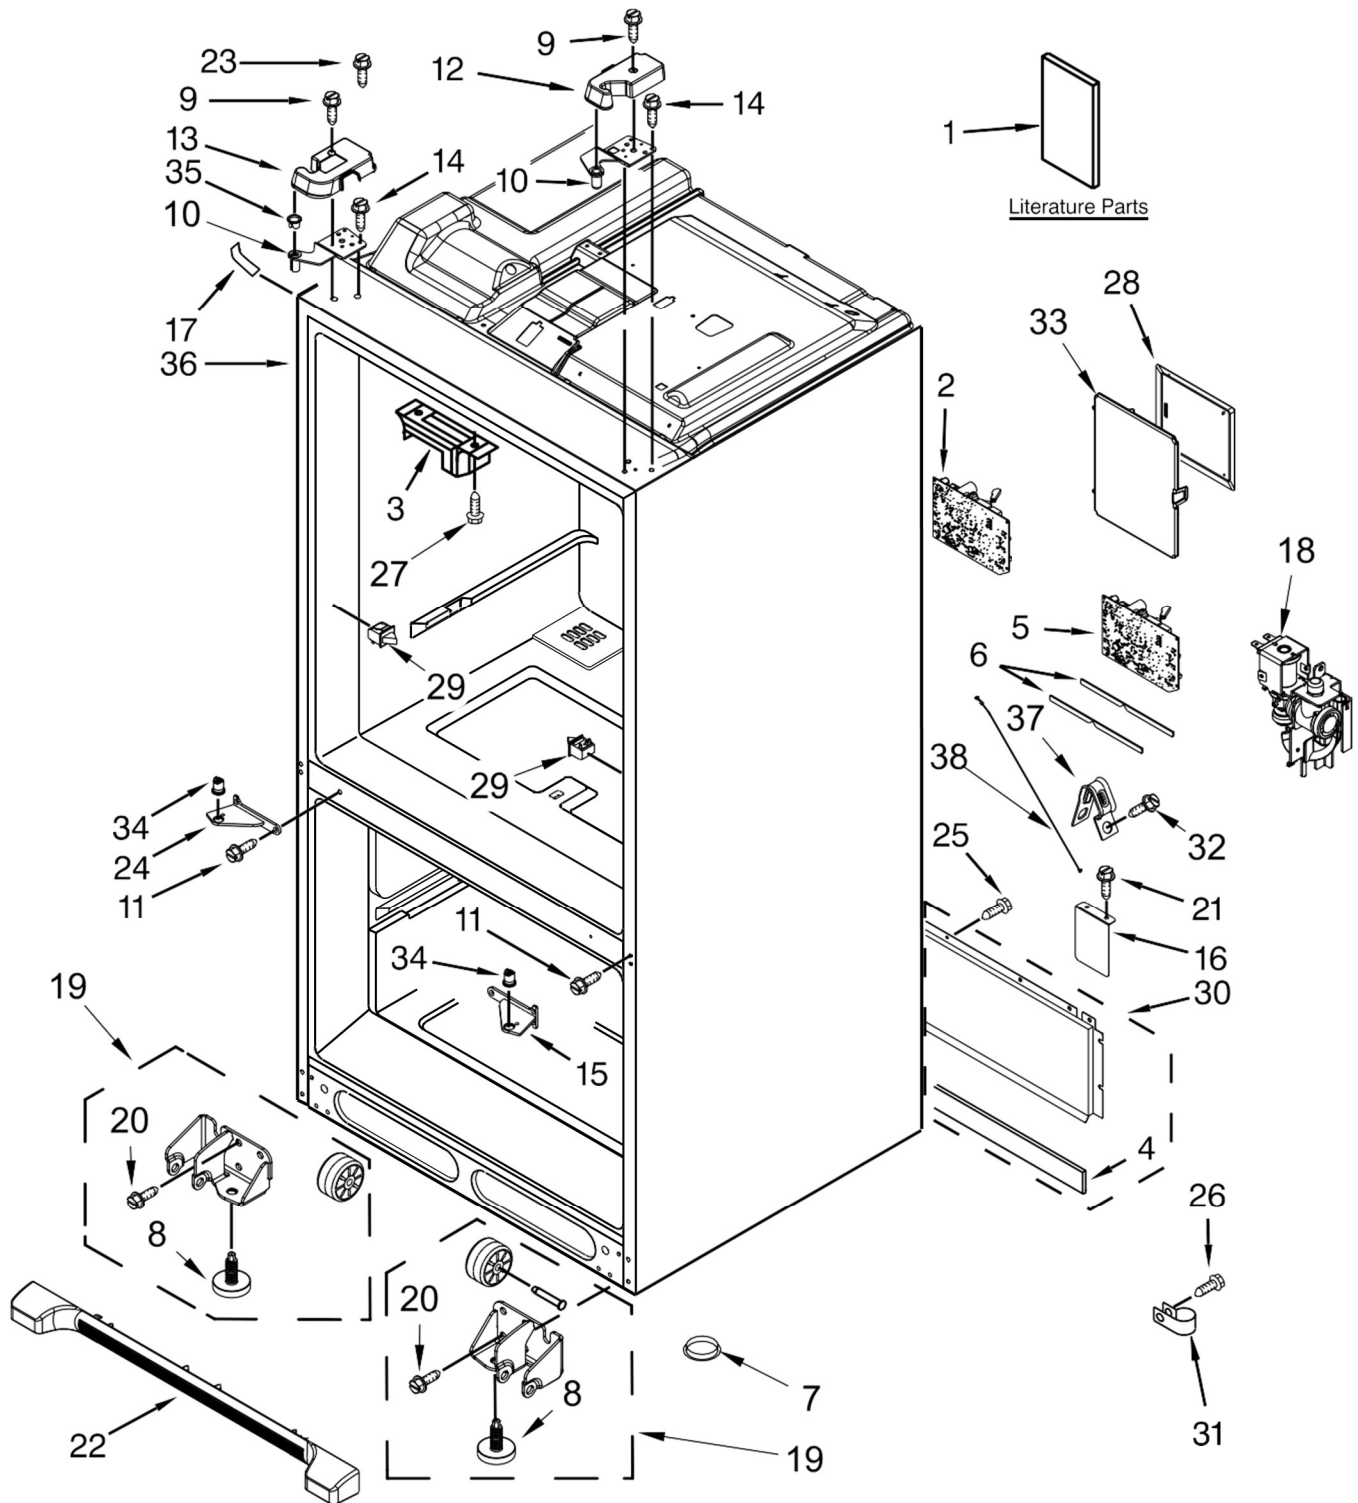

Illus.

<u>No.</u>	<u>Part No.</u>	<u>Description</u>
1		Literature Parts
	W10666412	Use and Care
	W10568023	Tech Sheet
2	W10453401	Supply, Power
3	W10344432	Block, Pivot
4	W10505487	Gasket
5	W10589838	Control, Electronic
6	W10415341	Gasket, HV Box
7		Plug, Button
	A3076901	Black
8	W10141622	Brake, Roller
9	12992602	Screw
10		Hinge, Top
	W10248410	Left Hand
	W10248409	Right Hand
11	W10403212	Screw
12		Cover, Right Hinge
	W10407158	Grey

Illus.

<u>No.</u>	<u>Part No.</u>	<u>Description</u>
13		Cover, Left Hinge
	W10471618	Grey
14	W10308751	Screw (Black)
15		Hinge, Center (Right)
	W10248703	Grey
16	W10336736	Cover, Roller
17		Cover, Corner
	12587703AP	Grey
18	W10394076	Valve, Water
19		Assembly, Roller
	W10515763	Left Hand
	W10515762	Right Hand
20	12991302	Screw
21	12990701	Screw
22		Grille, Toe
	W10637671	Grey
23	12992601	Screw

Illus.

<u>No.</u>	<u>Part No.</u>	<u>Description</u>
24		Hinge, Center (Left)
	W10248706	Grey
25	W10141645	Screw
26	12990511	Screw
27	12990302	Screw
28	W10485658	Cover, Control Box
29	12466105	Switch, Light
30	W10577369	Cover, Unit
31	M0108107	Clamp, Tube
32	W10141645	Screw
33	W10277839	Lid, HV
34	W10505294	Coupler, Door
35	W10212137	Retainer, Door
36		Cabinet (Not a Servicable Part)
37	489348	Clamp, Tube
38	W10678712	Tube, Water