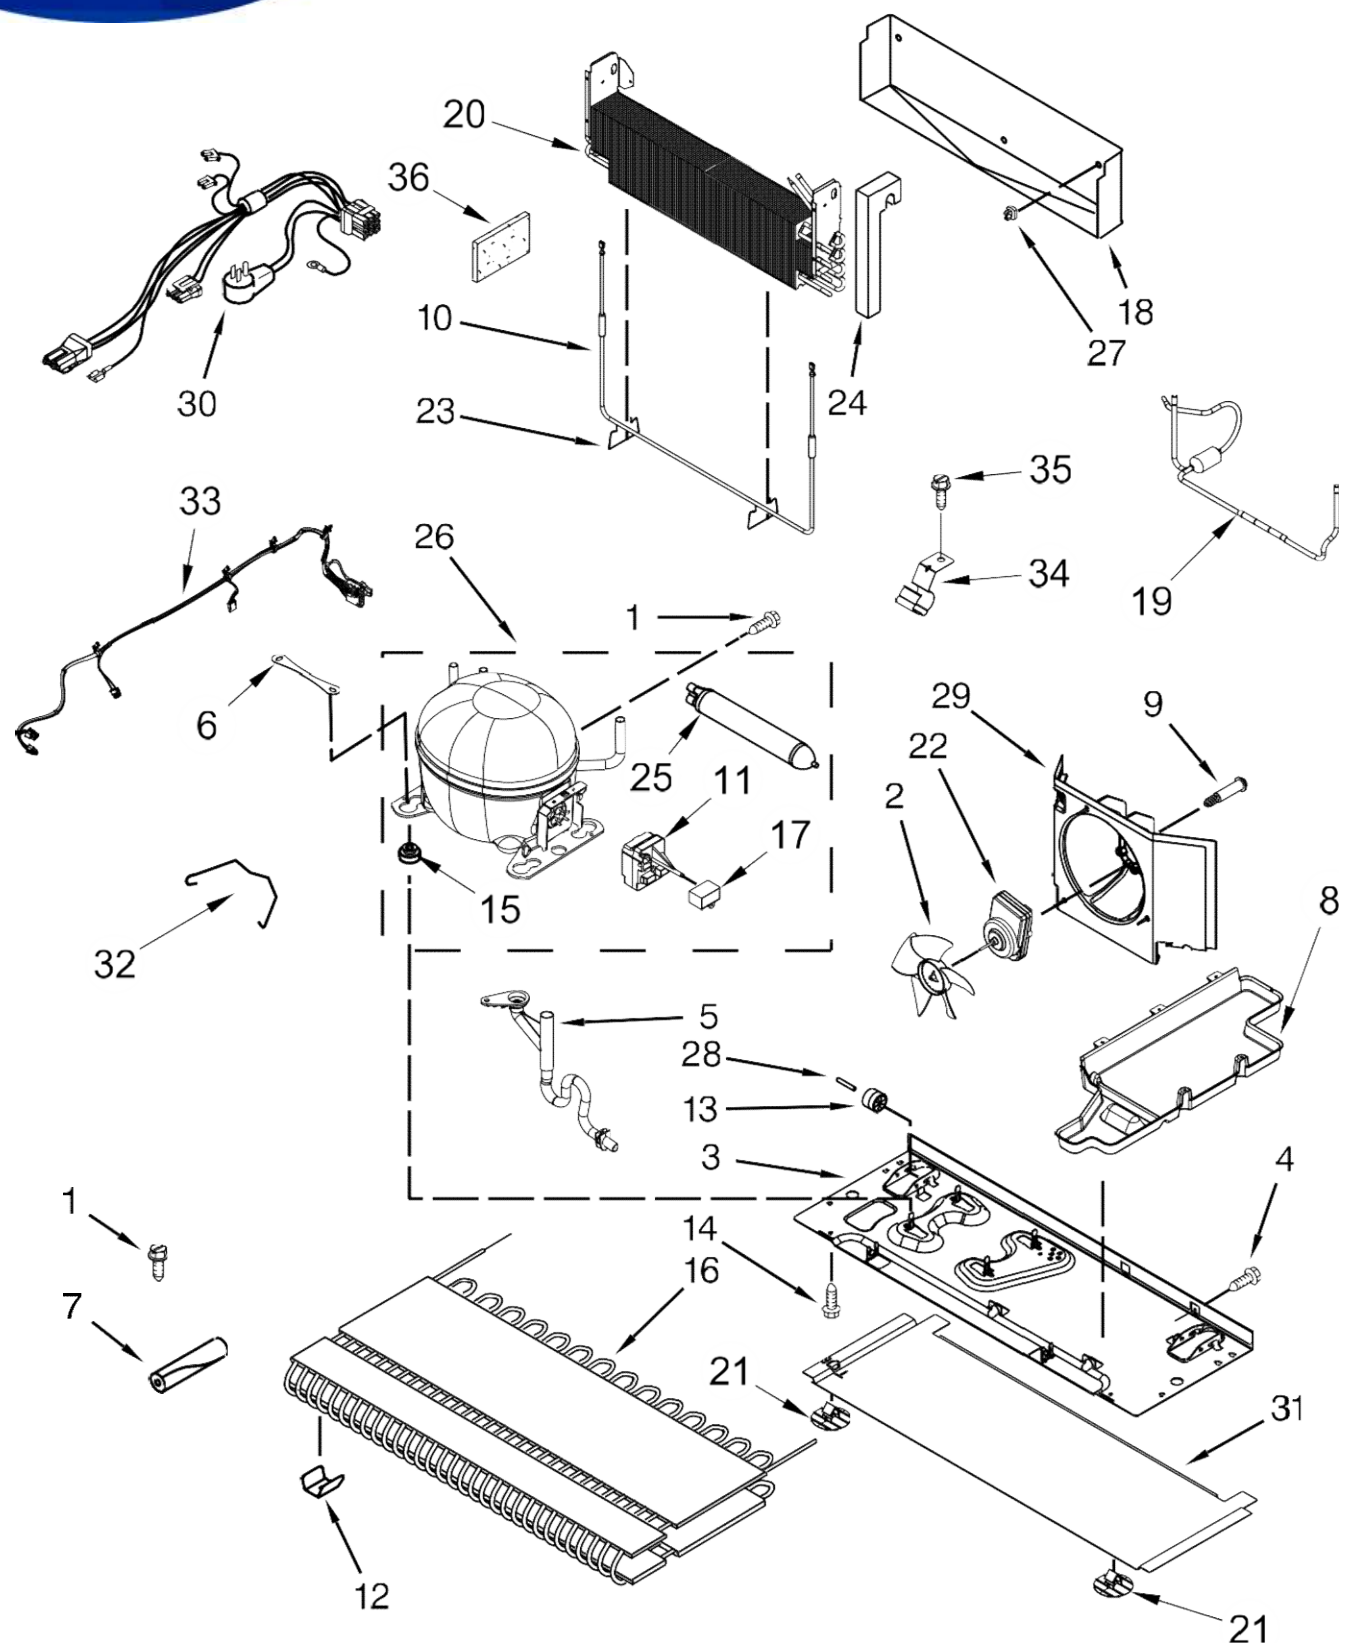

REFRIGERADOR 7WF736SDAM14