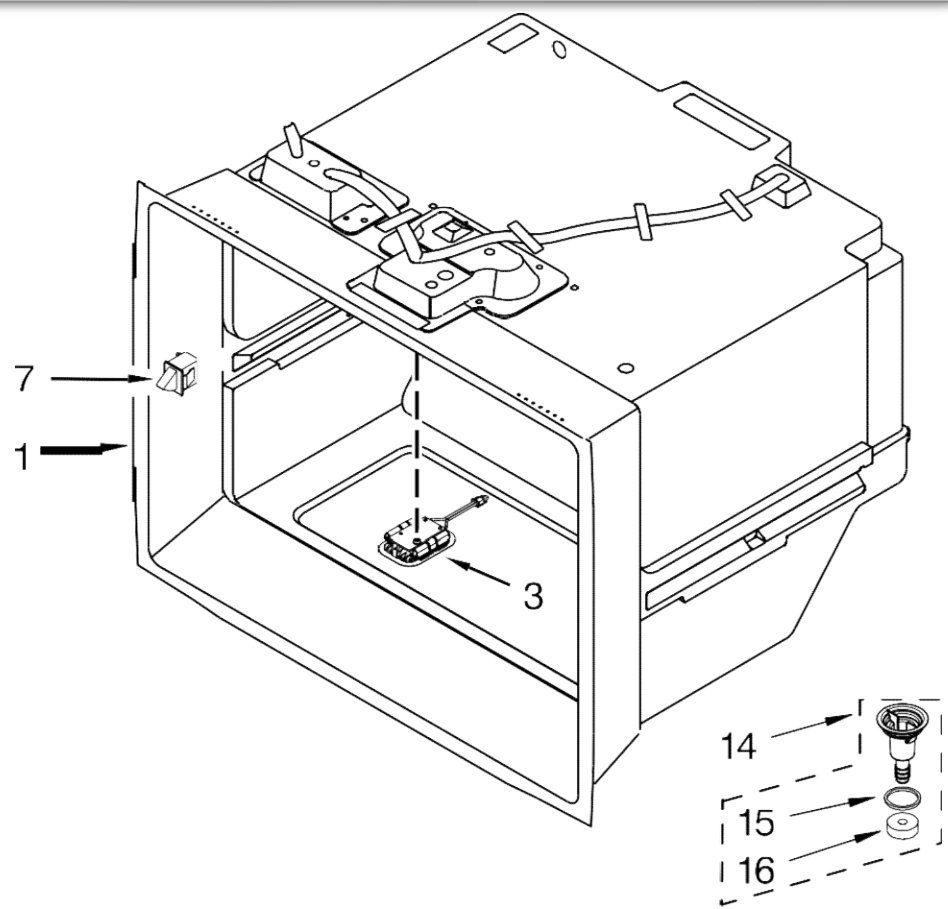

REFRIGERADOR 7WF736SDAM14