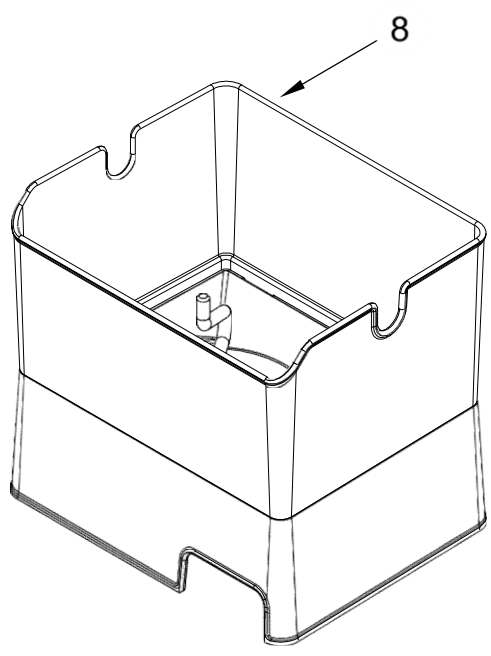

REFRIGERADOR 7WF736SDAM14