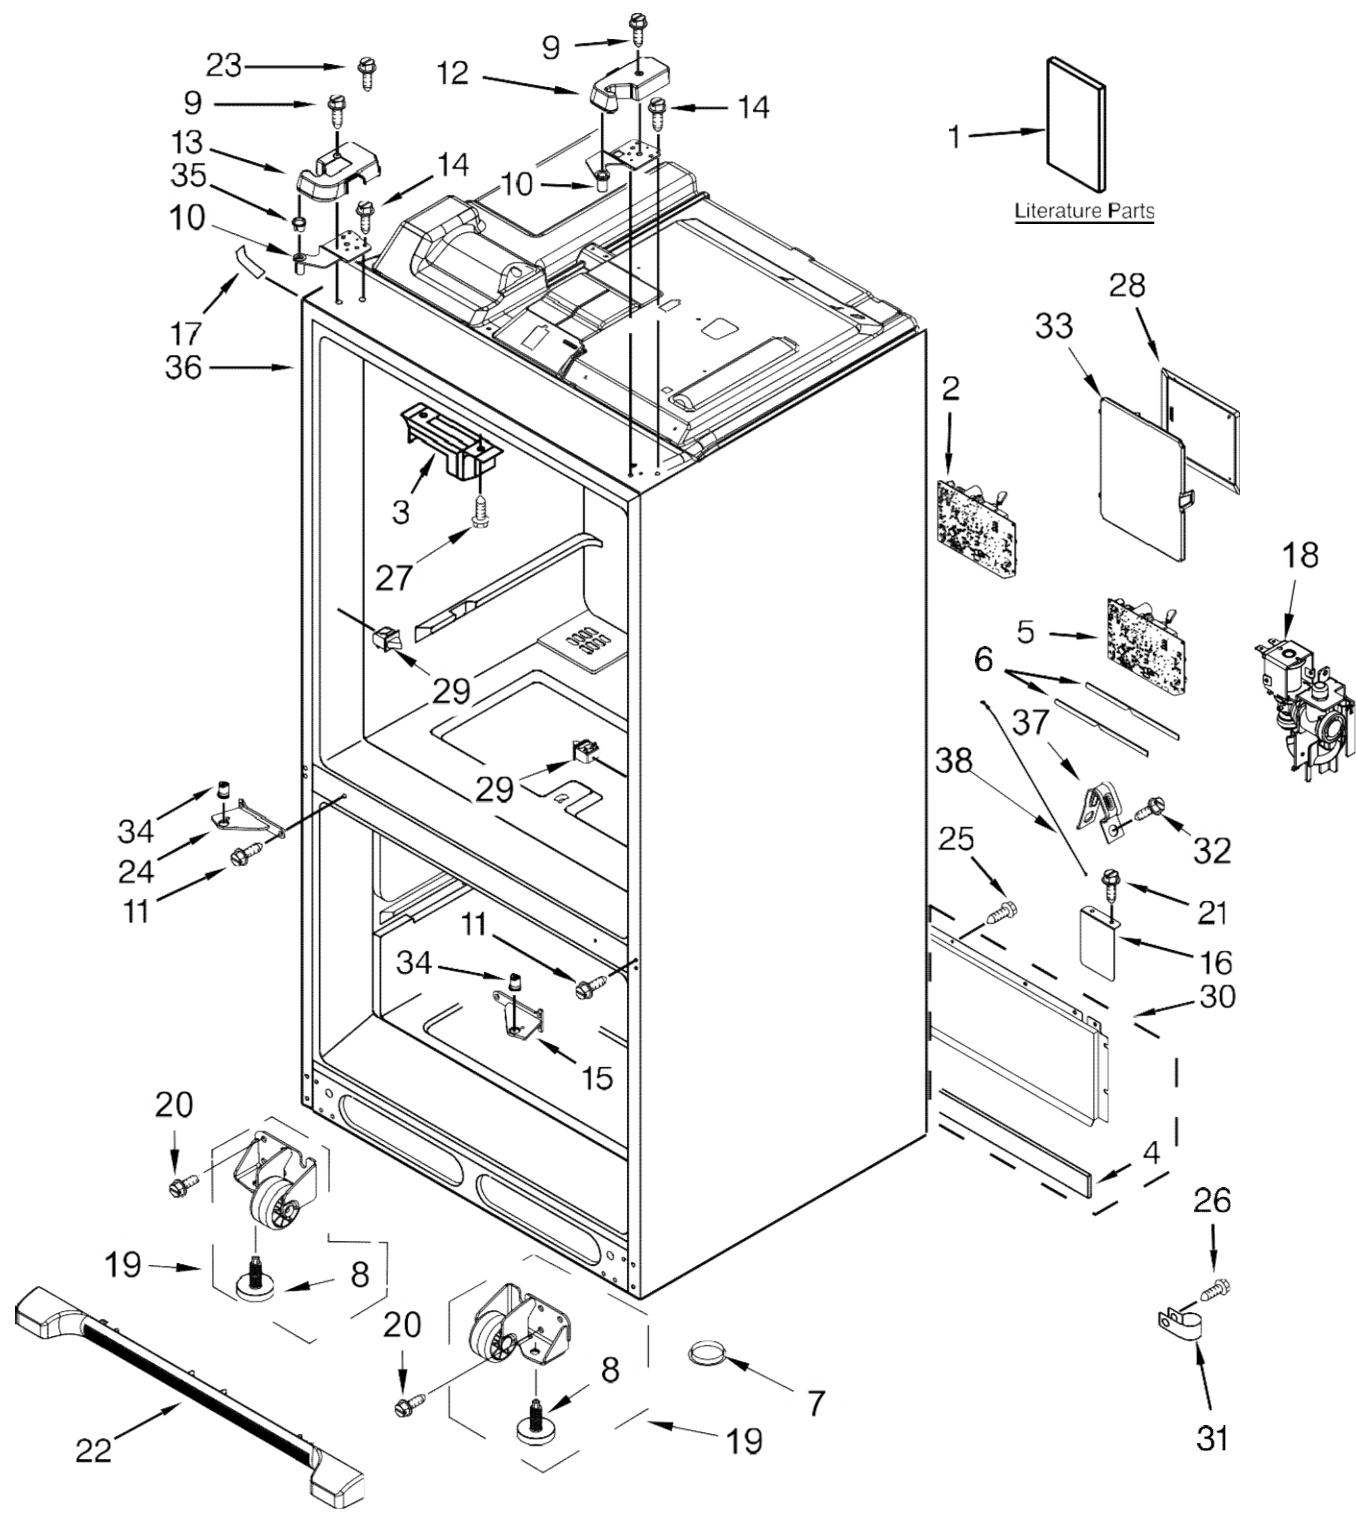

FRENCH DOOR BOTTOM MOUNT REFRIGERATOR

MODELS:

7WF736SDAM14 (Monochromatic Stainless)

REFRIGERADOR 7WF736SDAM14

REFRIGERADOR 7WF736SDAM14

Illus.

<u>No.</u>	<u>Part No.</u>	<u>Description</u>
1	Literature Parts W10666412 Use and Care W10811276 Tech Sheet (English) W10811278 Tech Sheet (French)	
2	W10453401	Supply, Power
3	W10344432	Block, Pivot
4	W10505487	Gasket
5	W10811363	Control, Electronic
6	W10415341	Gasket, HV Box
7	Plug, Button A3076901 Black	
8	W10141622	Brake, Roller
9	12992602	Screw
10	Hinge, Top W10248410 Left Hand W10248409 Right Hand	
11	W10673840	Screw (Stainless)
12	Cover, Right Hinge W10407158 Grey	

Illus.

<u>No.</u>	<u>Part No.</u>	<u>Description</u>
13	W10471618 Grey	Cover, Left Hinge
14	W10308751	Screw (Black)
15	W10248703 Grey	Hinge, Center (Right)
16	W10336736	Cover, Roller
17	W10394076 Valve, Water	Cover, Corner 12587703AP Grey
18	Assembly, Roller W10515763 Left Hand W10515762 Right Hand	
20	W10709365	Screw
21	12990701	Screw
22	W10637671 Grey	Grille, Toe
23	12992601	Screw
24	W10248706 Grey	Hinge, Center (Left)
25	W10141645	Screw

Illus.

<u>No.</u>	<u>Part No.</u>	<u>Description</u>
26	12990511	Screw
27	12990302	Screw
28	W10485658	Cover, Control Box
29	12466105	Switch, Light
30	W10577369	Cover, Unit
31	M0108107	Clamp, Tube
32	W10141645	Screw
33	W10277839	Lid, HV
34	W10505294	Coupler, Door
35	W10212137	Retainer, Door
36	489348	Cabinet (Not a Servicable Part) Clamp, Tube
37	W10678712	Tube, Water