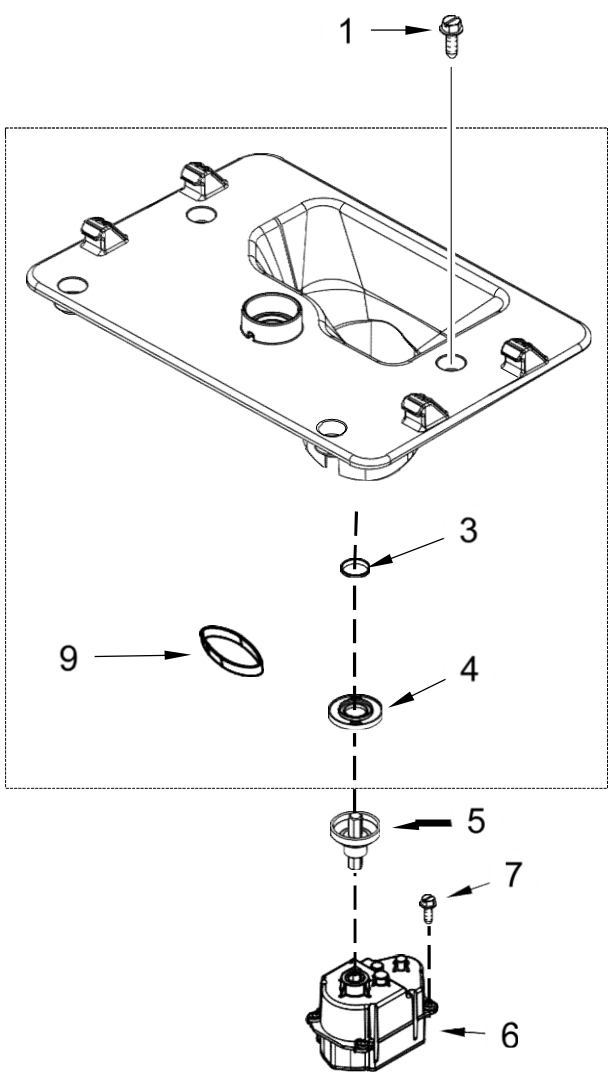

REFRIGERADOR 7WF736SDAM14