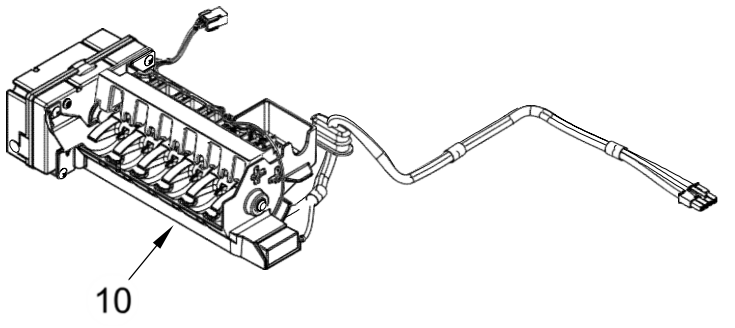

REFRIGERADOR 7WF736SDAM14