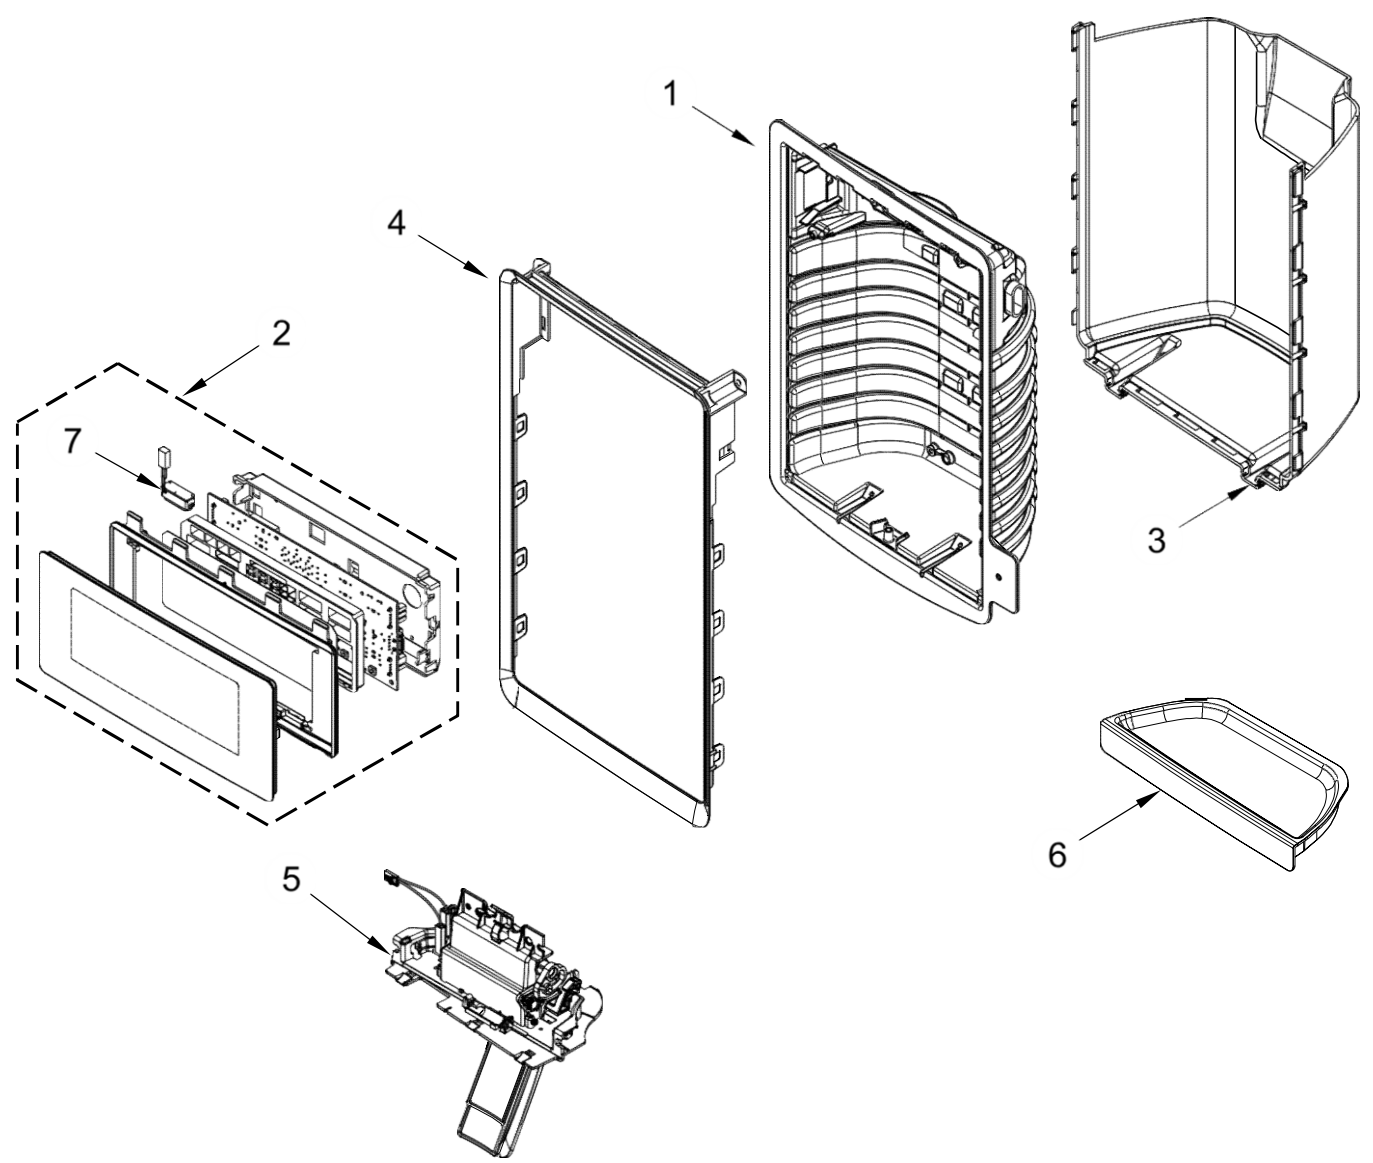

REFRIGERADOR 7WF736SDAM14