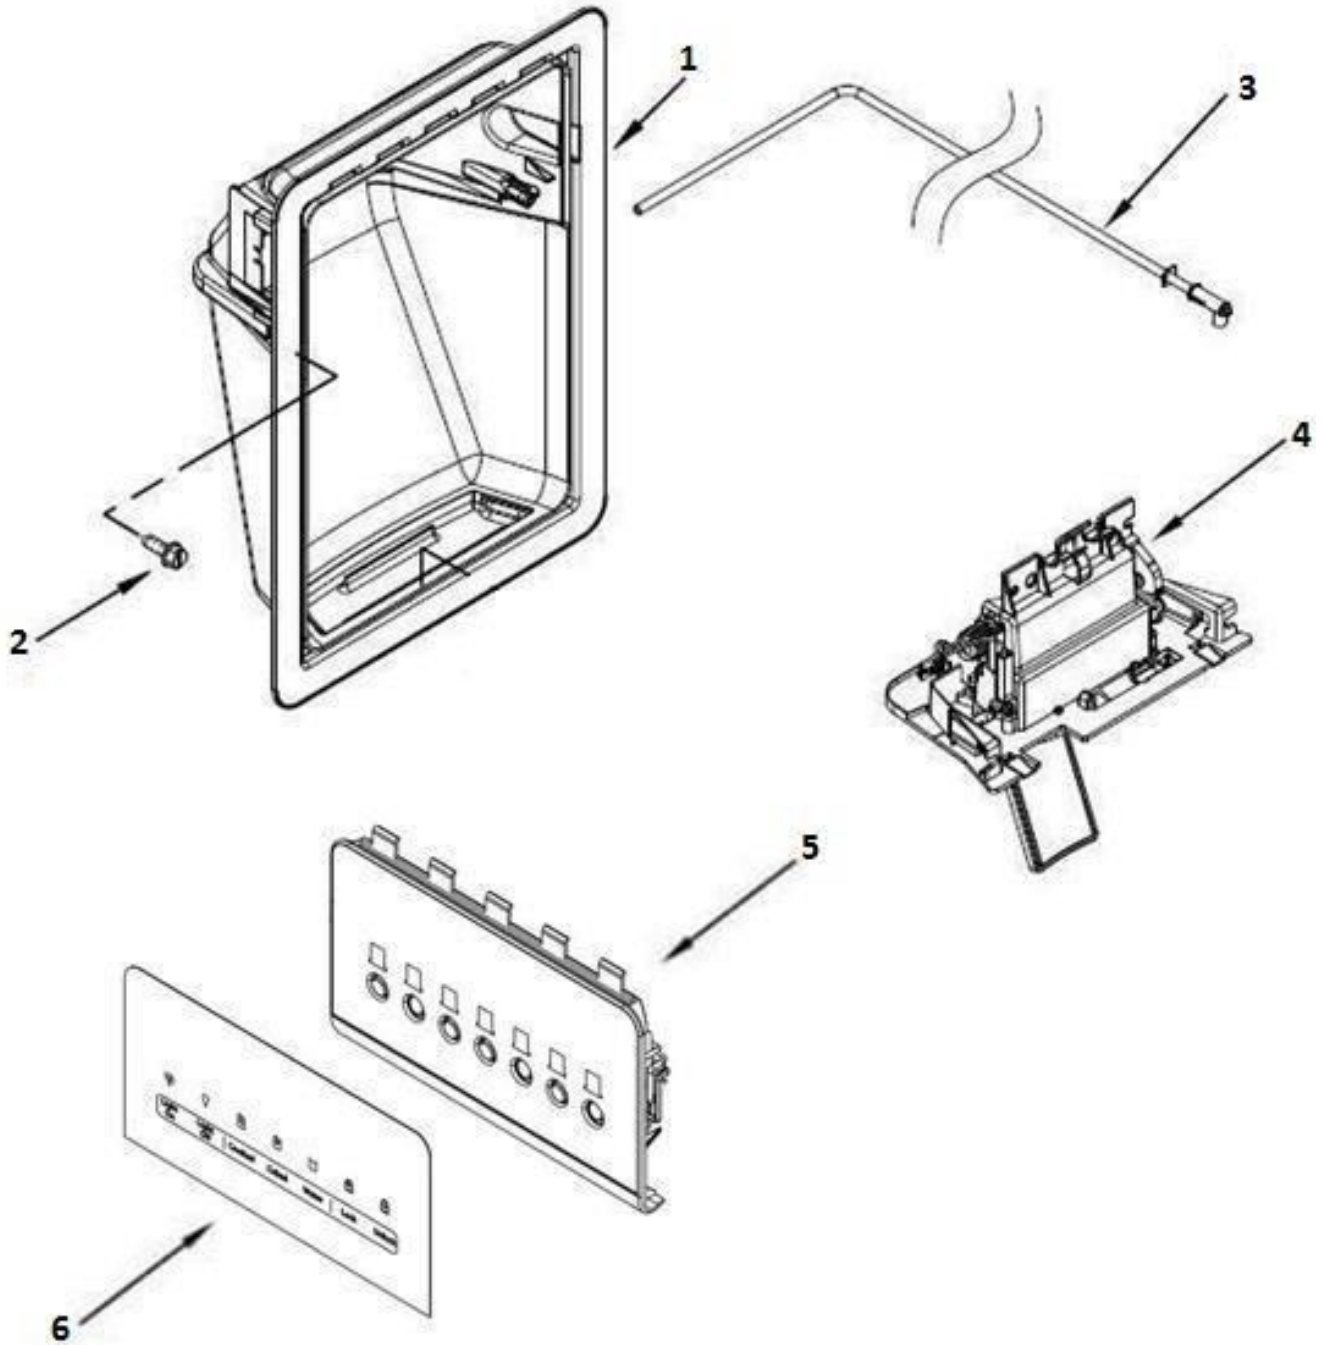

Distribuidor Autorizado

SurteRápido.com

Venta de Refacciones
Electrodomesticas

REFRIGERADOR 7WRS21SDHM

Distribuidor Autorizado

SurteRápido.com

Venta de Refacciones
Electrodomesticas

REFRIGERADOR 7WRS21SDHM

No.

Ilus.	DESCRIPCIÓN	Cant.	No. de Parte
1	HOUSING, DISPENSER	--	No servicable
2	SCREW	--	No servicable
3	WATER FITTING ASSEMBLY	1	W10284458
4	SEPARATOR ASSEMBLY	1	W11024790
5	U.I. ASSEMBLY	1	W10902337
6	OVERLAY	1	W10902338