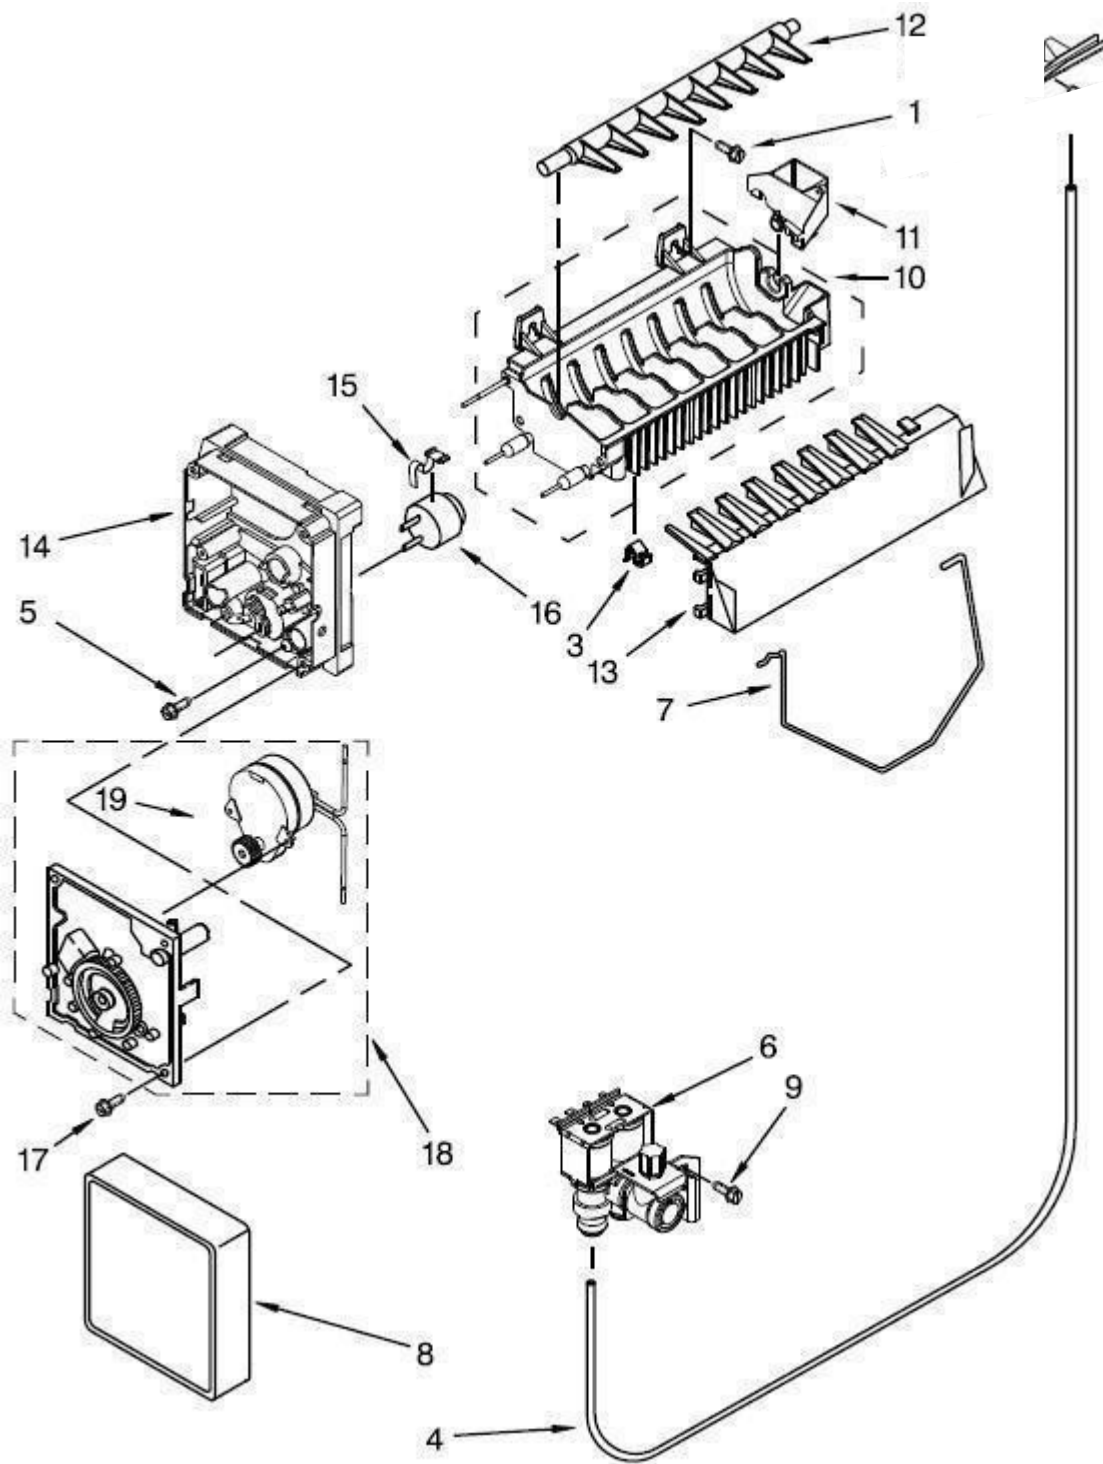

Distribuidor Autorizado

SurteRápido.com

Venta de Refacciones
Electrodomesticas

REFRIGERADOR 7WRS21SDHM

Distribuidor Autorizado

SurteRápido.com

Venta de Refacciones
Electrodomesticas

REFRIGERADOR 7WRS21SDHM

No. Ilus.	DESCRIPCIÓN	Cant.	No. de Parte
1	SCREW	--	No servicable
3	CLIP, THERMAL FUSE	1	628379
4	TUBE, WATER	1	W10357069
5	SCREW	--	No servicable
6	FILTER VALVE ASSEMBLY	1	W10179146
7	ARM, SHUTT OFF	1	W10512602
8	COVER, ICEMAKER	1	W10289690
9	SCREW	--	No servicable
10	ASSEMBLY, MOLD & HEATER	1	W10477139
11	CUP-WATER FILL	1	W10435665
12	EJECTOR, ARM	1	W10318914
13	STRIPPER, ICE	1	W10699925
14	SUPPORT	1	2194712
15	RETAINER, THERMOSTAT	2	2315522
16	THERMOSTAT	1	2321258
17	SCREW	--	No servicable
18	ASSEMBLY, MODULE	1	626681
19	MOTOR (NO SERVICIABLE)	--	No servicable
20	SCREW	--	No servicable
	COMPLETE ICEMAKER ASSEMBLY	1	W10300022

FILTRO DE AGUA

W10790813