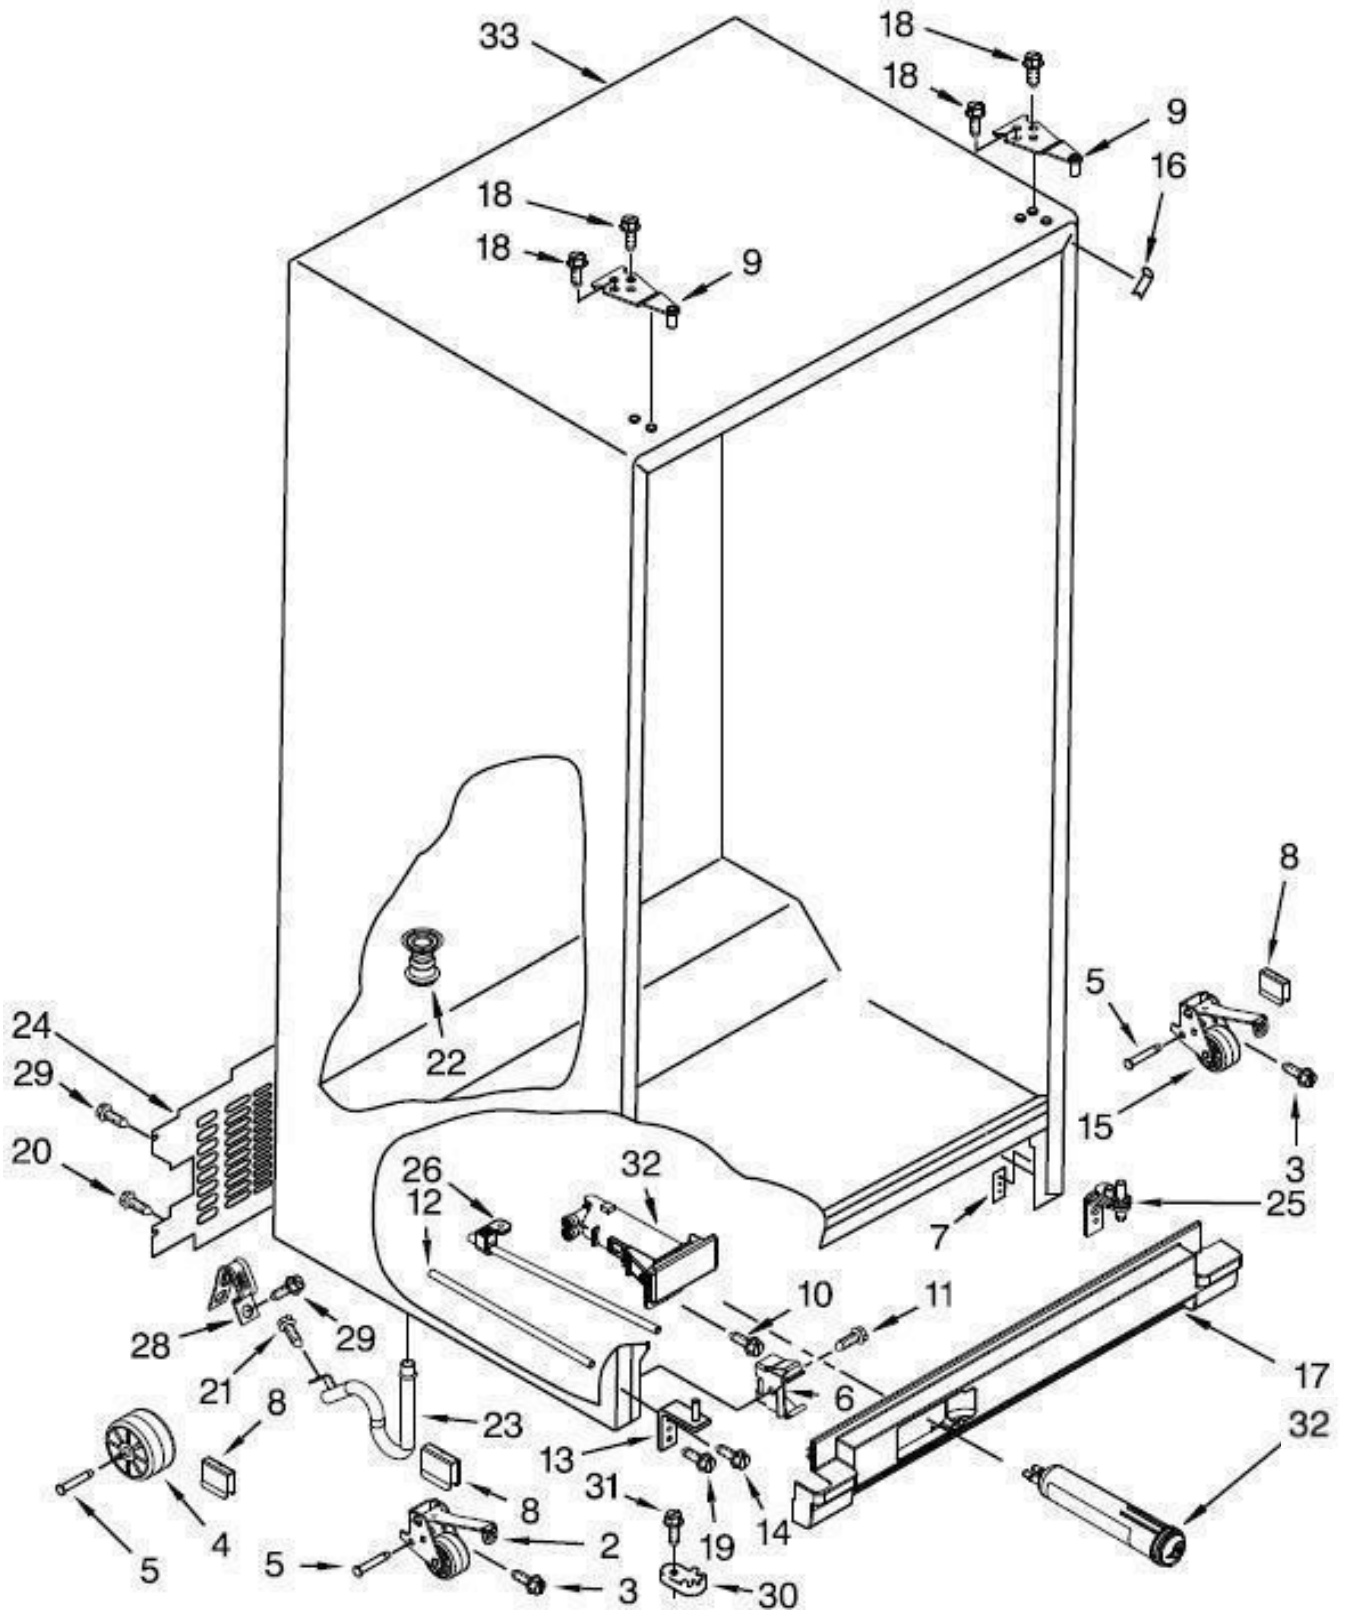

Distribuidor Autorizado

SurteRápido.com

Venta de Refacciones
Electrodomesticas

REFRIGERADOR 7WRS21SDHM

Distribuidor Autorizado

SurteRápido.com

Venta de Refacciones
Electrodomesticas

REFRIGERADOR 7WRS21SDHM

No. Ilus.	DESCRIPCIÓN	Cant.	No. de Parte
2	ROLLER	1	W10327666
3	SCREW	-	No servicable
4	ROLLER CABINET	1	2150304
5	AXLE, ROLLER	1	2262072
6	CLIP, GRILLE	2	2155013
7	PLATE, SCREW	1	W10247935
8	CLIP, ROLLER	2	W11087168
9	TOP HINGE RC	1	W10900868
	TOP HINGE FC	1	W10900869
10	SCREW	-	No servicable
11	SCREW	-	No servicable
12	TUBE FILTER - INLET	1	W10900449
13	HINGE, BOTTOM FC	1	W11093938
14	SCREW	-	No servicable
15	FRONT ROLLER RIGHT	1	W10327665
16	FILLER, WRAPPER	2	W11189126
17	GRILLE	1	W10905888
18	SCREW, HINGE	-	No servicable
19	SCREW	-	No servicable
20	SCREW	-	No servicable
21	SCREW	-	No servicable
22	DRAIN FITTING	1	2304888
23	EXTENSION, DRAIN FITTING	1	W10153550
24	COVER UNIT	1	W10898351
25	HINGE, BOTTOM RC	1	W11097327
26	TUBE FILTER - OUTLET	1	W10900447
28	CLAMP, POWER CORD	1	W10303628
29	SCREW	-	No servicable
30	DOOR CLOSER, FREEZER	1	W11095731
31	SCREW	-	No servicable
32	HOUSING & FILTER ASSY.	1	W11030555
33	CABINET	-	No servicable