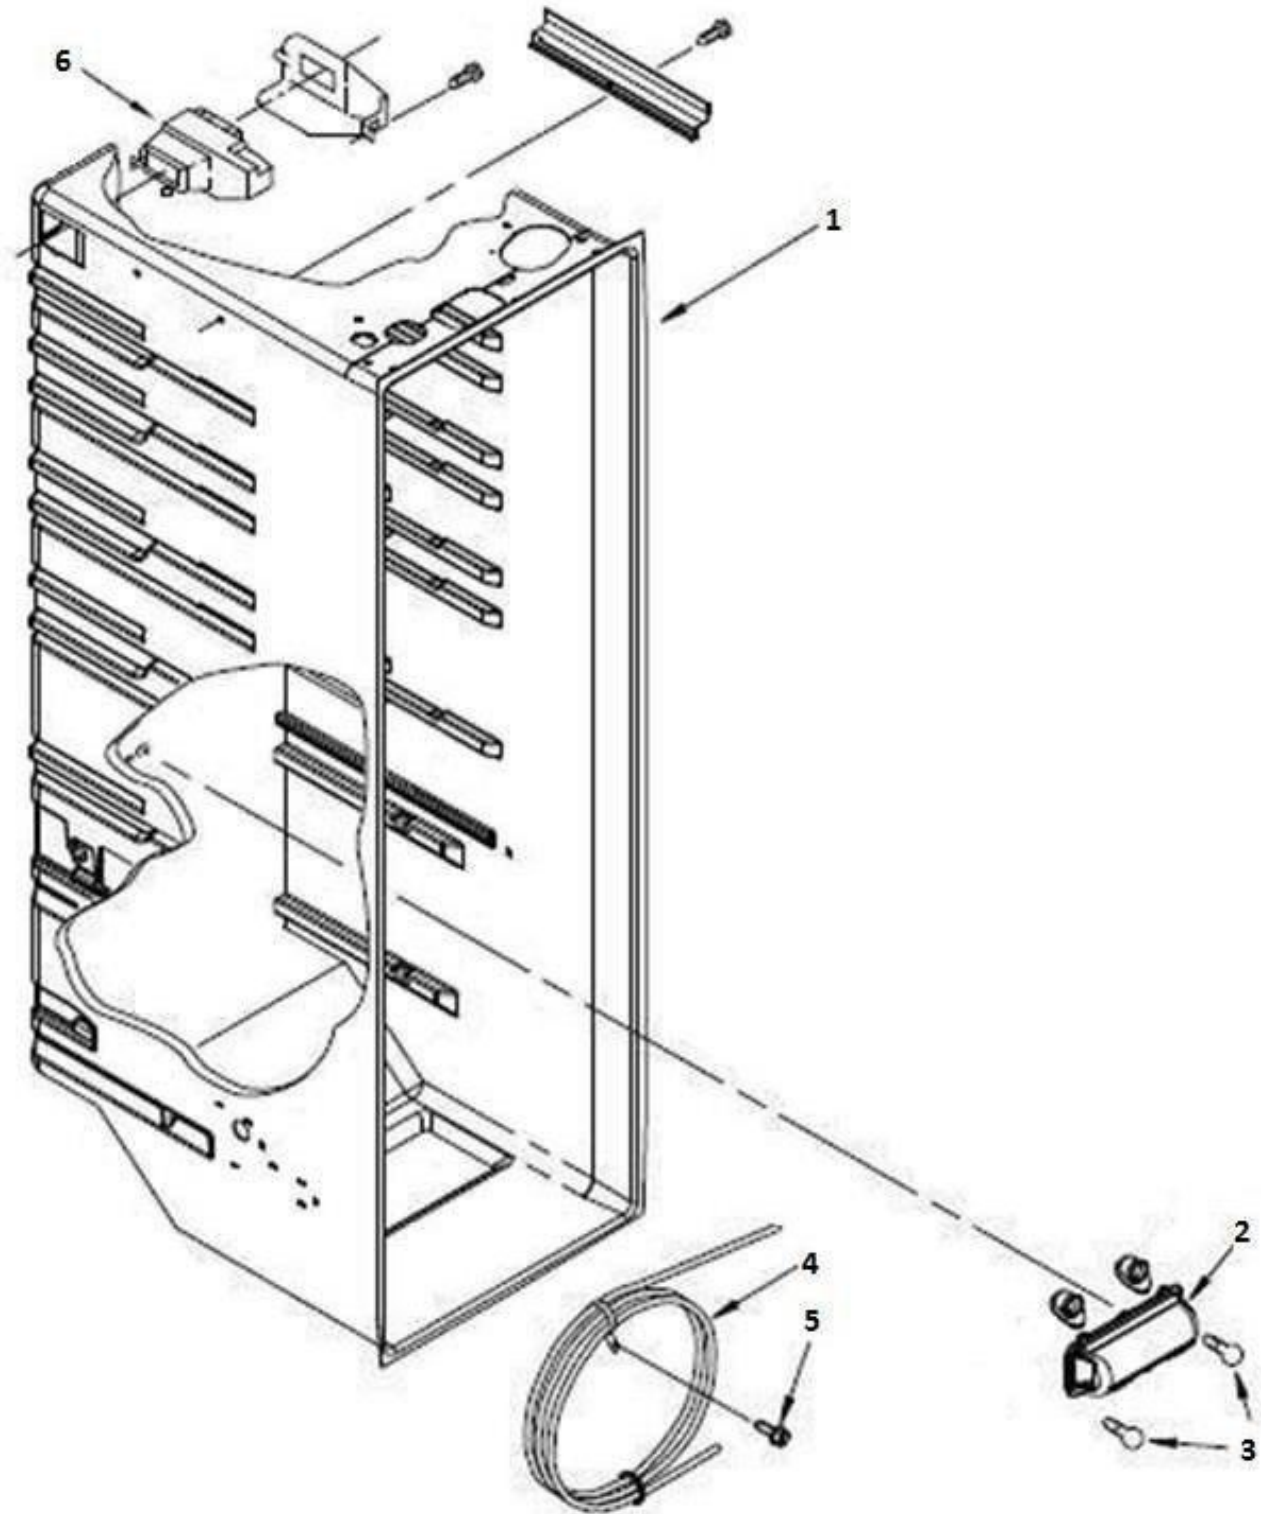

Distribuidor Autorizado

SurteRápido.com

Venta de Refacciones
Electrodomesticas

REFRIGERADOR 7WRS21SDHM

Distribuidor Autorizado

SurteRápido.com

Venta de Refacciones
Electrodomesticas

REFRIGERADOR 7WRS21SDHM

No.

Ilus.	DESCRIPCIÓN	Cant.	No. de Parte
1	LINER	-	No Servicable
2	SHIELD ASSY-LIGHT	1	W10166130
3	BULB, LIGHT	1	W11125625
4	RESERVOIR	1	W11183358
5	SCREW	-	No Servicable
6	AIR DIFFUSER ASSEMBLY	1	W11162983