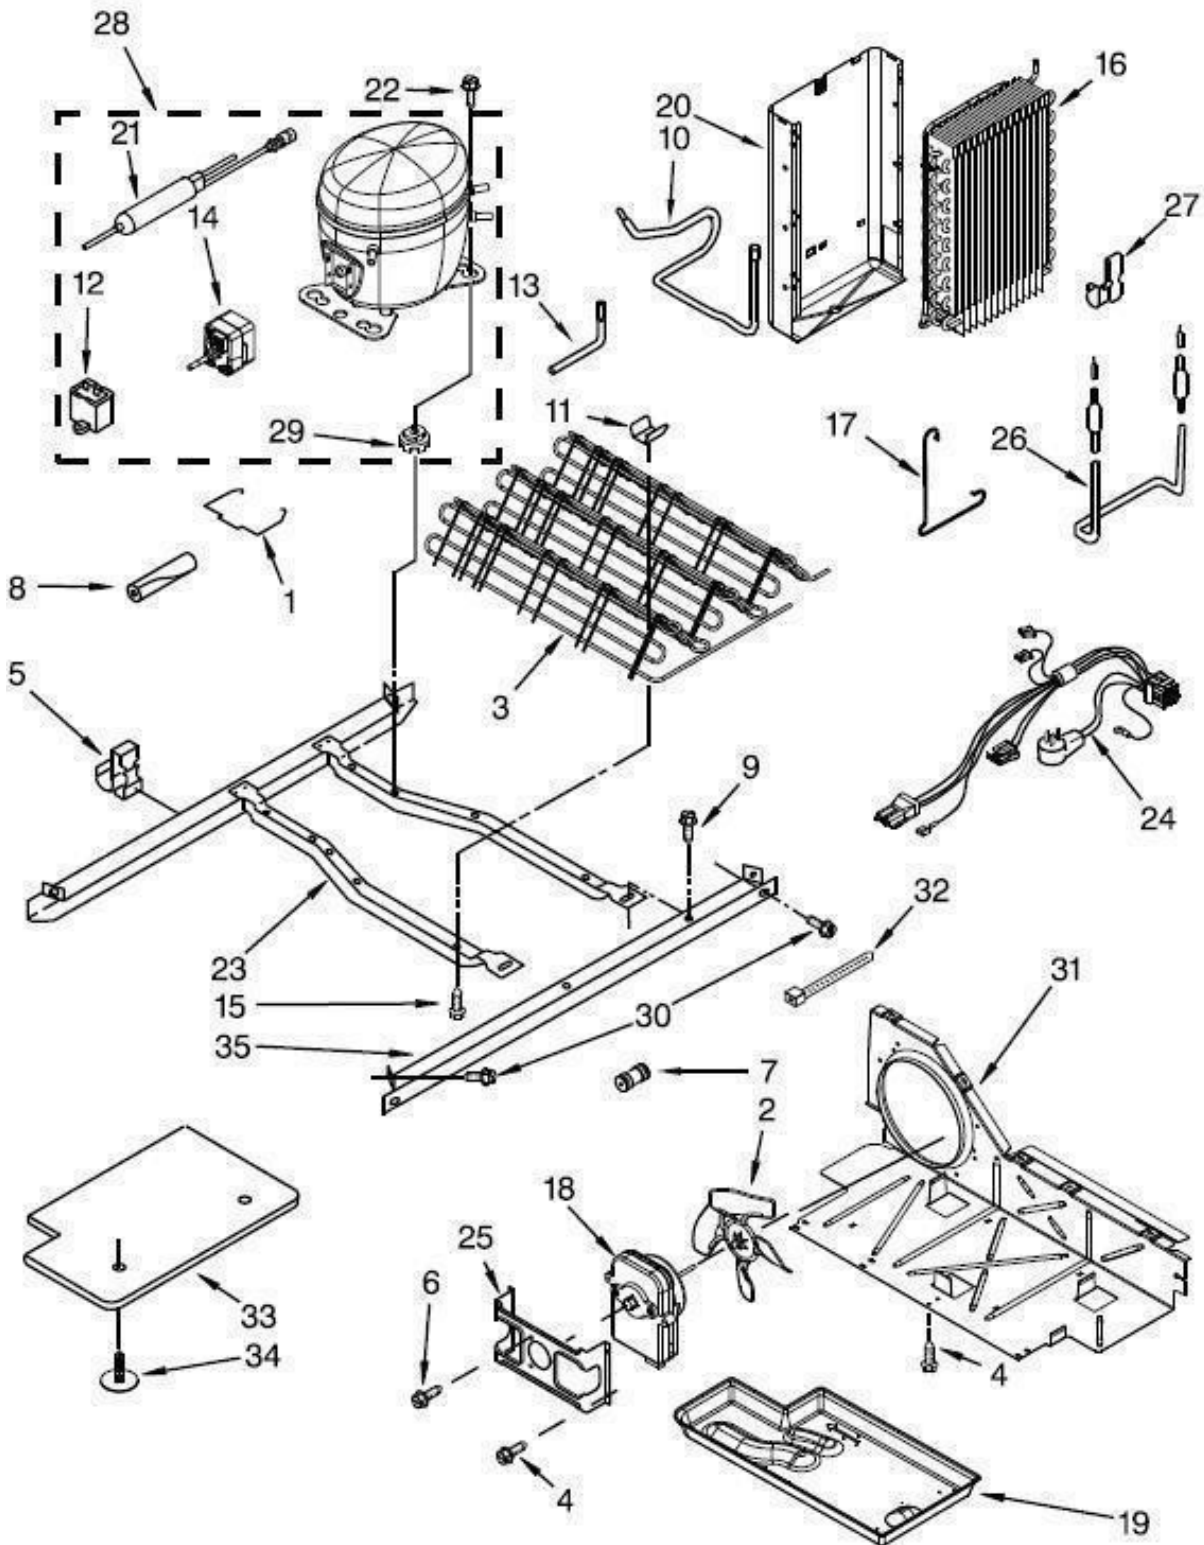

Distribuidor Autorizado

SurteRápido.com

Venta de Refacciones
Electrodomesticas

REFRIGERADOR 7WRS21SDHM

Distribuidor Autorizado

SurteRápido.com

Venta de Refacciones
Electrodomesticas

REFRIGERADOR 7WRS21SDHM

No. Ilus.	DESCRIPCIÓN	Cant.	No. de Parte
1	Strap, Bale	1	2212996
2	Blade, Fan	1	2225834
3	Condenser Assembly	1	W10904626
4	Screw	--	No servicable
5	Clip, Wire	3	2223913
6	Screw	--	No servicable
7	Connector, Water Tube	1	W10271541
8	Sleeve, Pressure Switch Hose	1	2161302
9	Screw	--	No servicable
10	Tube, Suction	1	W10745338
11	Clip, Condenser	2	2311725
12	Capacitor	1	W10350564
13	Tube, Process	--	No servicable
14	Start Device Combination (Start	1	W10197428
15	Screw	--	No servicable
16	Evaporator, FC	1	2188822
17	Clip, Defrost Heater	2	2161324
18	Motor, Condenser	1	W10522629
19	Tray, Evaporator	1	W10897557
20	Heat Shield and Drain Pan	1	W10194474
21	Drier	1	W10771114
22	Screw	--	No servicable
23	Frame, Unit Mounting	1	W10905881
24	Unit, Harness	1	W10670169
25	Bracket, Fan Motor	1	2181929
26	Heater, Defrost	1	W10495967
27	Clip, Defrost Heater	2	2161324
28	Compressor	1	W11045354
29	Grommet	4	W10836504
30	Screw	4	489340
31	Air Baffle	1	W10896764
32	Tie, Wire	1	2263990
33	Unit Cover, Bottom	1	W10905883
34	Clip	4	489396
35	Rail, Unit Mounting	1	W10905882