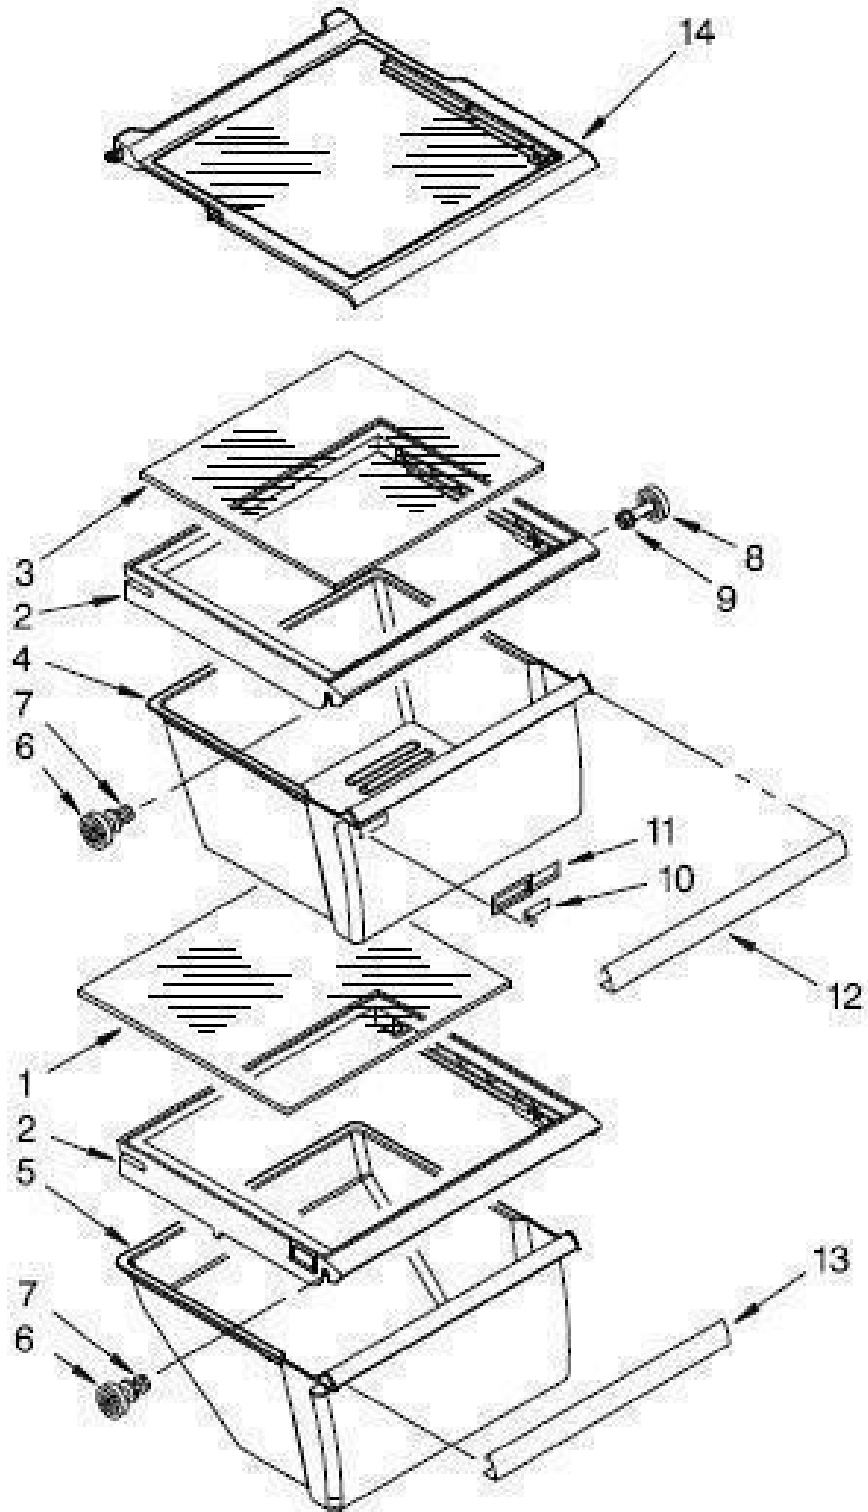

Distribuidor Autorizado

SurteRápido.com

Venta de Refacciones
Electrodomesticas

REFRIGERADOR 7WRS21SDHM

Distribuidor Autorizado

SurteRápido.com

Venta de Refacciones
Electrodomesticas

REFRIGERADOR 7WRS21SDHM

No. Ilus.	DESCRIPCIÓN	Cant.	No. de Parte
1	GLASS, COVER	2	W10898364
2	COVER, CRISPER	2	W11041180
3	GLASS, COVER	2	W10898364
4	CRISPER, PAN	1	W10902067
5	MEAT, PAN	1	W11035216
6	STUD, ASSEMBLY	2	W10173126
7	SCREW	-	No servicable
8	STUD ASSEMBLY	1	W10173126
9	SCREW	-	No servicable
10	SLIDE, HUMIDITY CONTROL	1	W10532732
11	BODY, HUMIDITY CONTROL	1	W10532706
14	SHELF ASSEMBLY, SPILLGUARD	3	W11135529