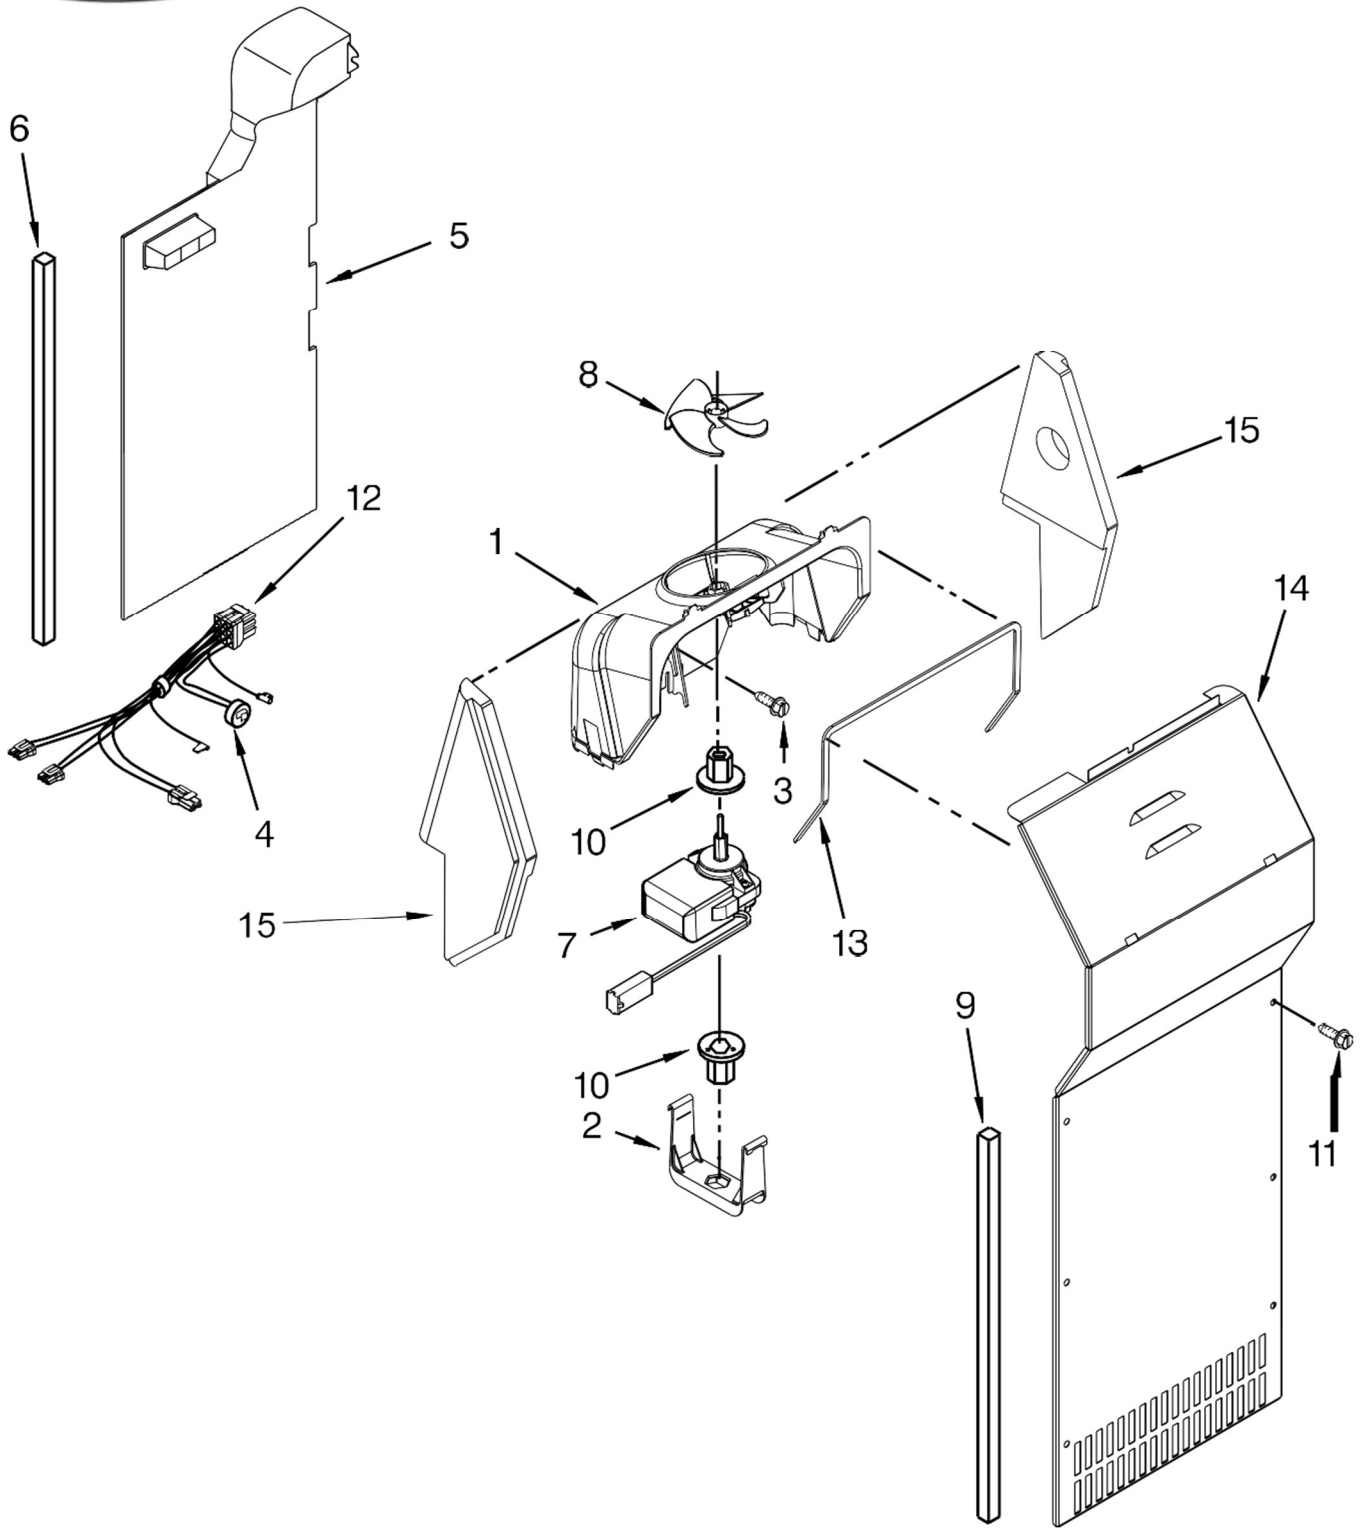

REFRIGERADOR 7WRS22FDBF00

Distribuidor Autorizado

SurteRápido.com

Venta de Refacciones
Electrodomesticas

REFRIGERADOR 7WRS22FDBF00

<u>Illus. No.</u>	<u>Part No.</u>	<u>Description</u>
1	2182119	Scroll, Fan
2	W10188846	Retainer, Fan Motor
3	489478	Screw
4	W10225581	Bi-Metal, Defrost
5	W10166220	Air Duct Freezer
6	W10252476	Gasket
7	W10236142	Motor, Fan

<u>Illus. No.</u>	<u>Part No.</u>	<u>Description</u>
8	2169142	Blade, Fan
9	2304241	Gasket
10	2176759	Grommet, Motor
11	W10142292	Screw
12	W10297480	Harness, Fan Tube Evaporator
13	2155788	Gasket, Scroll Assembly
14	W10463012	Cover, Evaporator

<u>Illus. No.</u>	<u>Part No.</u>	<u>Description</u>
15		Support, Fan Scroll
	2203595	Right Hand
	2203596	Left Hand