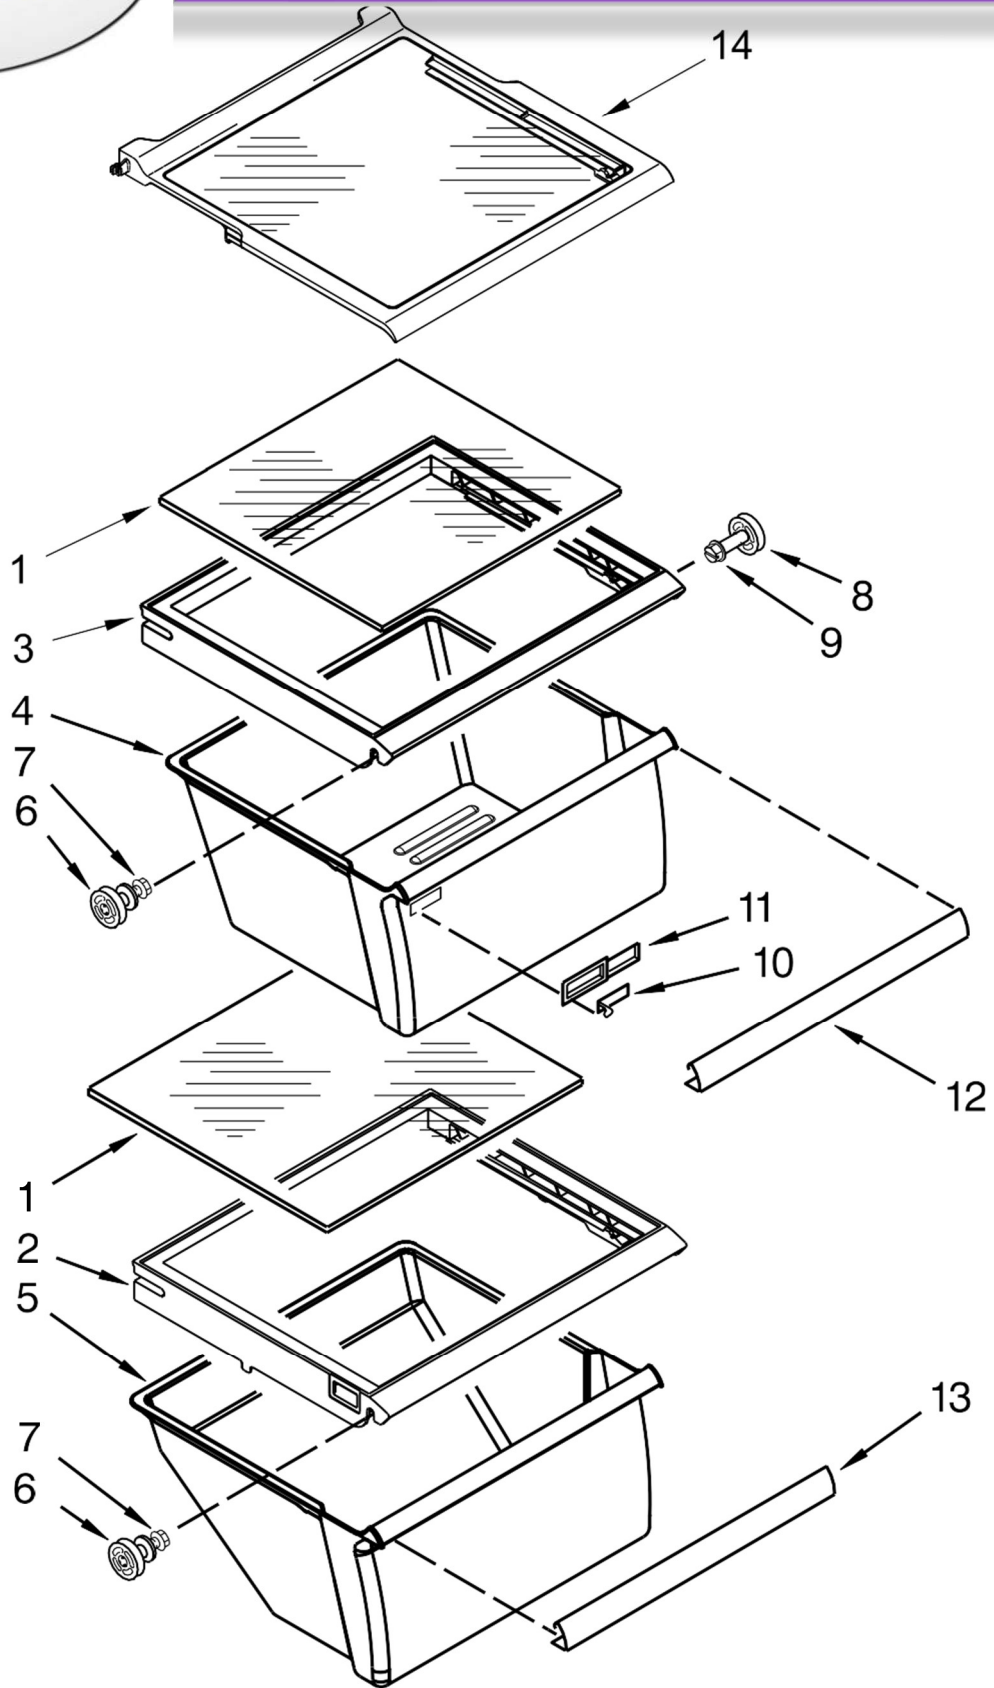

Distribuidor Autorizado

SurteRápido.com

Venta de Refacciones
Electrodomesticas

REFRIGERADOR 7WRS22FDBF00

<u>Illus. No.</u>	<u>Part No.</u>	<u>Description</u>
1		Liner (Not A Serviceable Part)
2	W10550195	Louver
3	W10515057	LED Light Assembly, Tapered Lens
4	W10515058	LED Light Assembly, Flat Lens

<u>Illus. No.</u>	<u>Part No.</u>	<u>Description</u>
5	W10526445	Reservoir
6	488280	Screw
7	W10151372	Air Diffuser Assembly
8	2212240	Cover, Air Diffuser

<u>Illus. No.</u>	<u>Part No.</u>	<u>Description</u>
9	2150331	Cover, Wiring
10	486298	Screw

Distribuidor Autorizado

SurteRápido.com

Venta de Refacciones
Electrodomesticas

REFRIGERADOR 7WRS22FDBF00