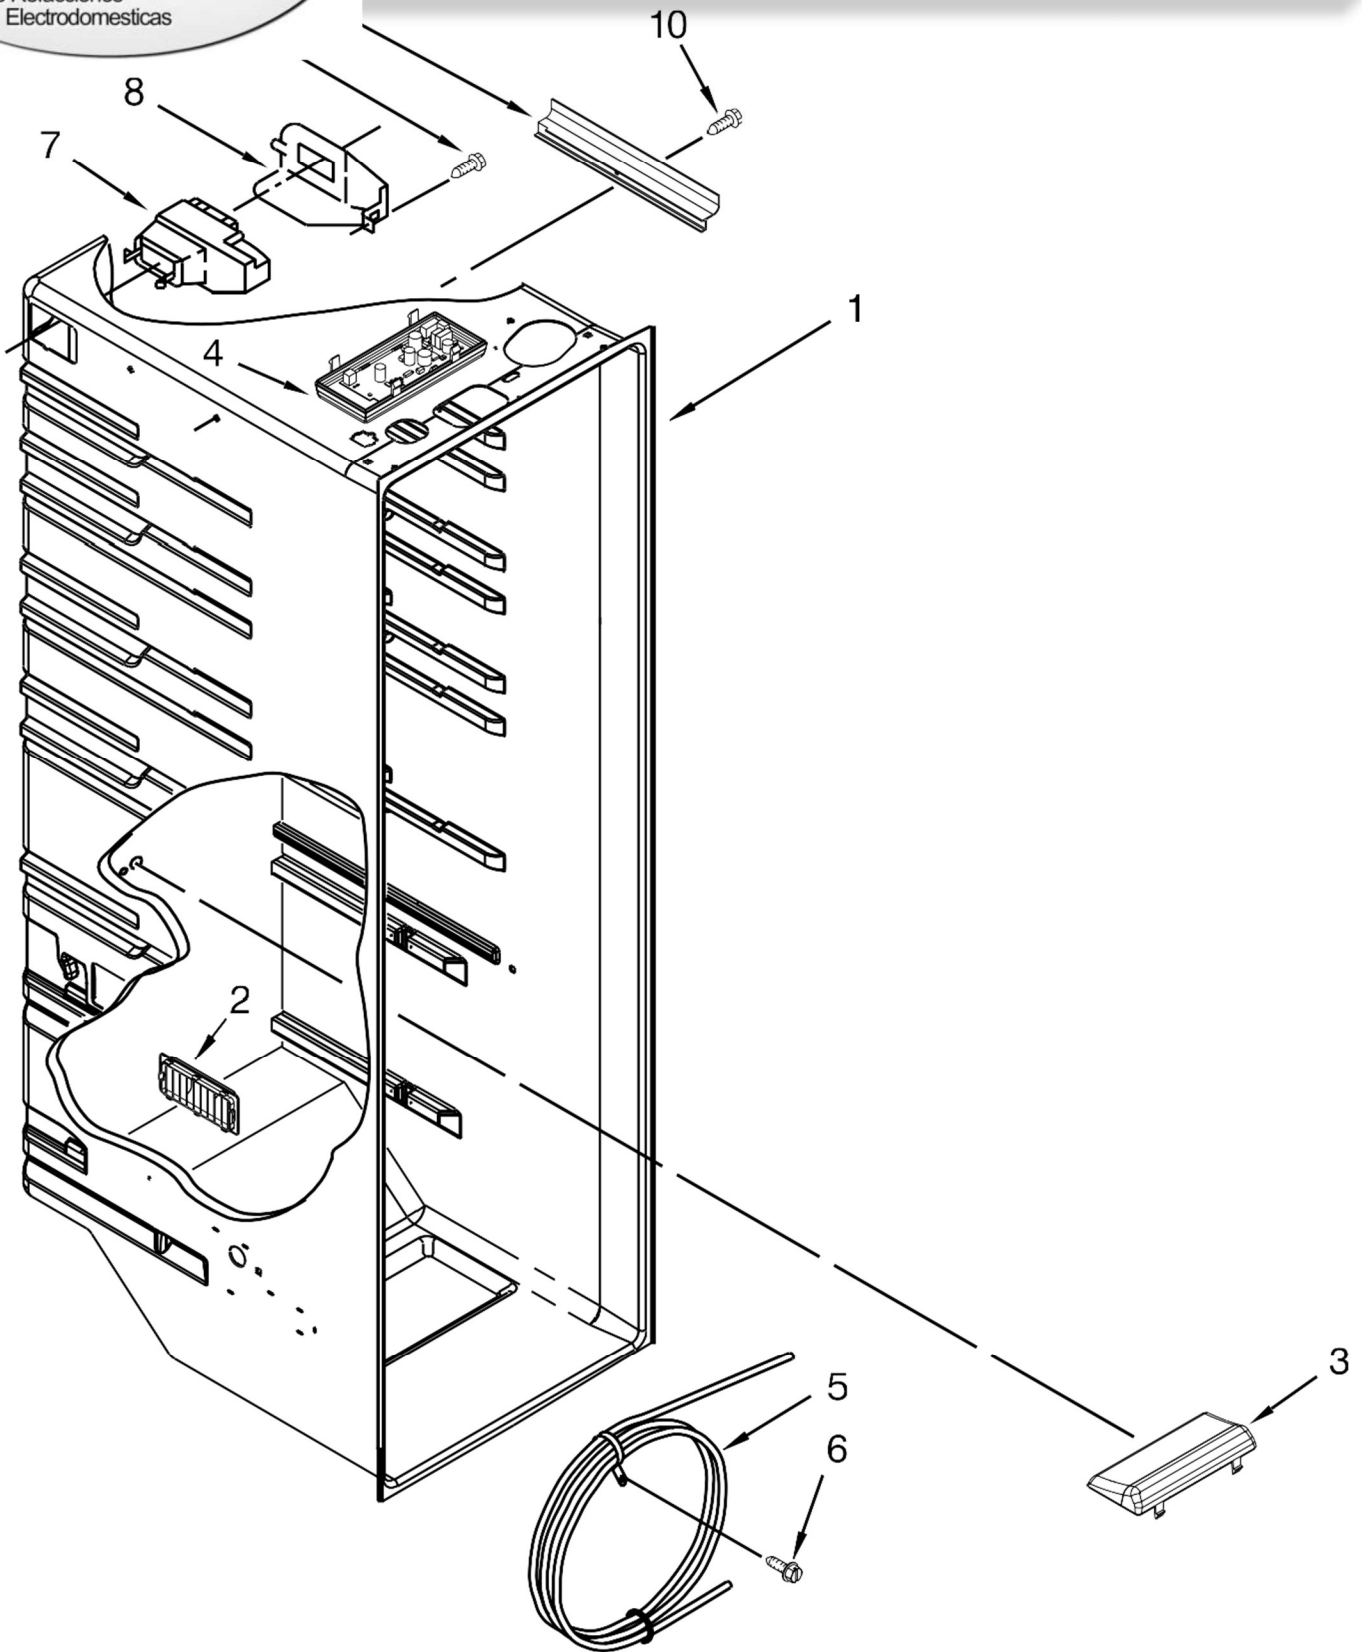

Distribuidor Autorizado

SurteRápido.com

Venta de Refacciones
Electrodomesticas

REFRIGERADOR 7WRS22FDBF00

Distribuidor Autorizado

SurteRápido.com

Venta de Refacciones
Electrodomesticas

REFRIGERADOR 7WRS22FDBF00

<u>Illus. No.</u>	<u>Part No.</u>	<u>Description</u>
1		Liner (Not A Serviceable Part)
2	W10550195	Louver
3	W10515057	LED Light Assembly, Tapered Lens
4	W10515058	LED Light Assembly, Flat Lens

<u>Illus. No.</u>	<u>Part No.</u>	<u>Description</u>
5	W10526445	Reservoir
6	488280	Screw
7	W10151372	Air Diffuser Assembly
8	2212240	Cover, Air Diffuser

<u>Illus. No.</u>	<u>Part No.</u>	<u>Description</u>
9	2150331	Cover, Wiring
10	486298	Screw