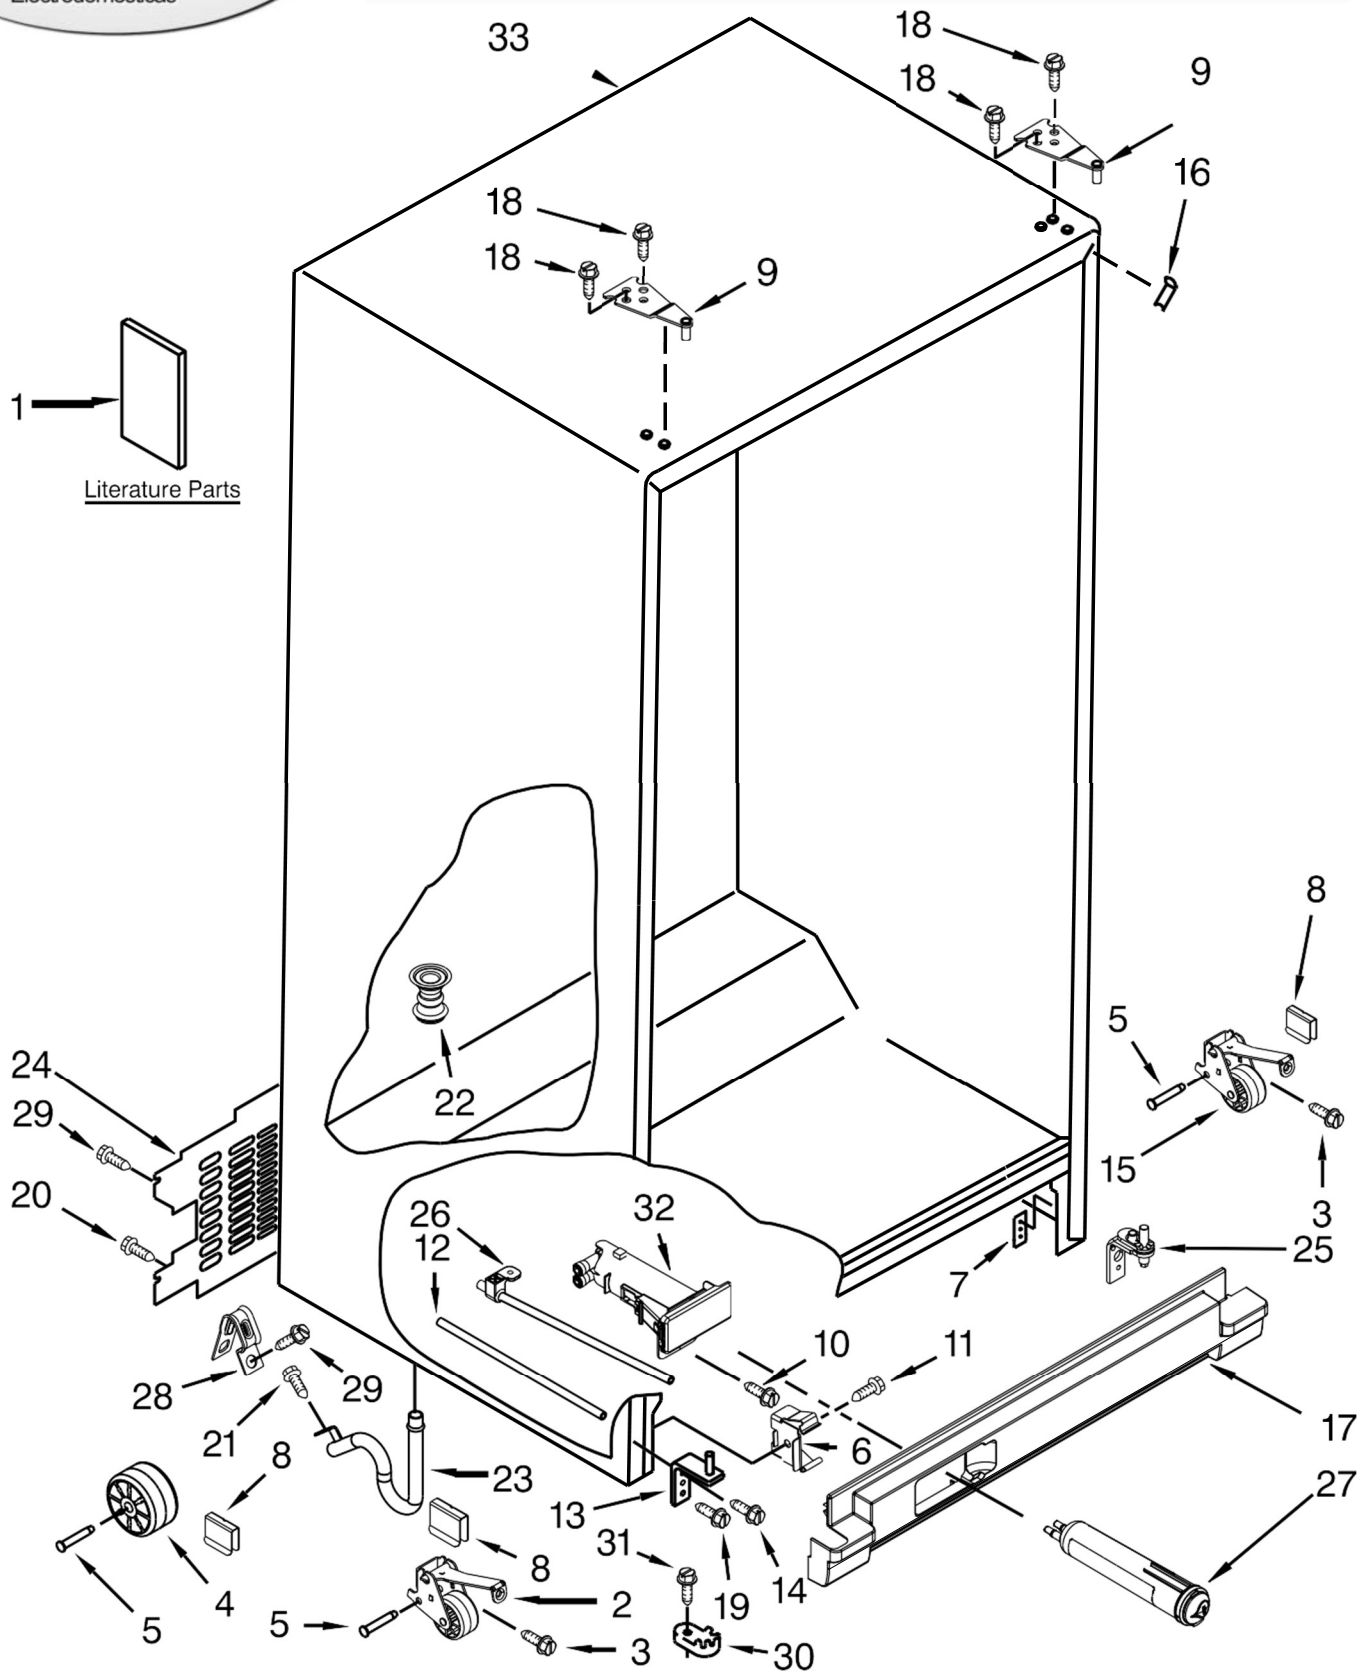

REFRIGERATOR

MODELS:

7WRS22FDBF00 (Sparkle Steel)

REFRIGERADOR 7WRS22FDBF00

REFRIGERADOR 7WRS22FDBF00

<u>Illus. No.</u>	<u>Part No.</u>	<u>Description</u>
1		Literature Parts
	W10581531	Use & Care Guide
	W10595230	Energy Label
2	W10304660	Roller, Front (Left)
3	2152958	Screw
4	W10475495	Roller
5	2262072	Axle, Roller
6	2155013	Clip, Grille
7	2304249	Plate, Screw
8	2174706	Clip, Roller
9		Top Hinge
	W10400479	Grey
10	489500	Screw
11	488500	Screw