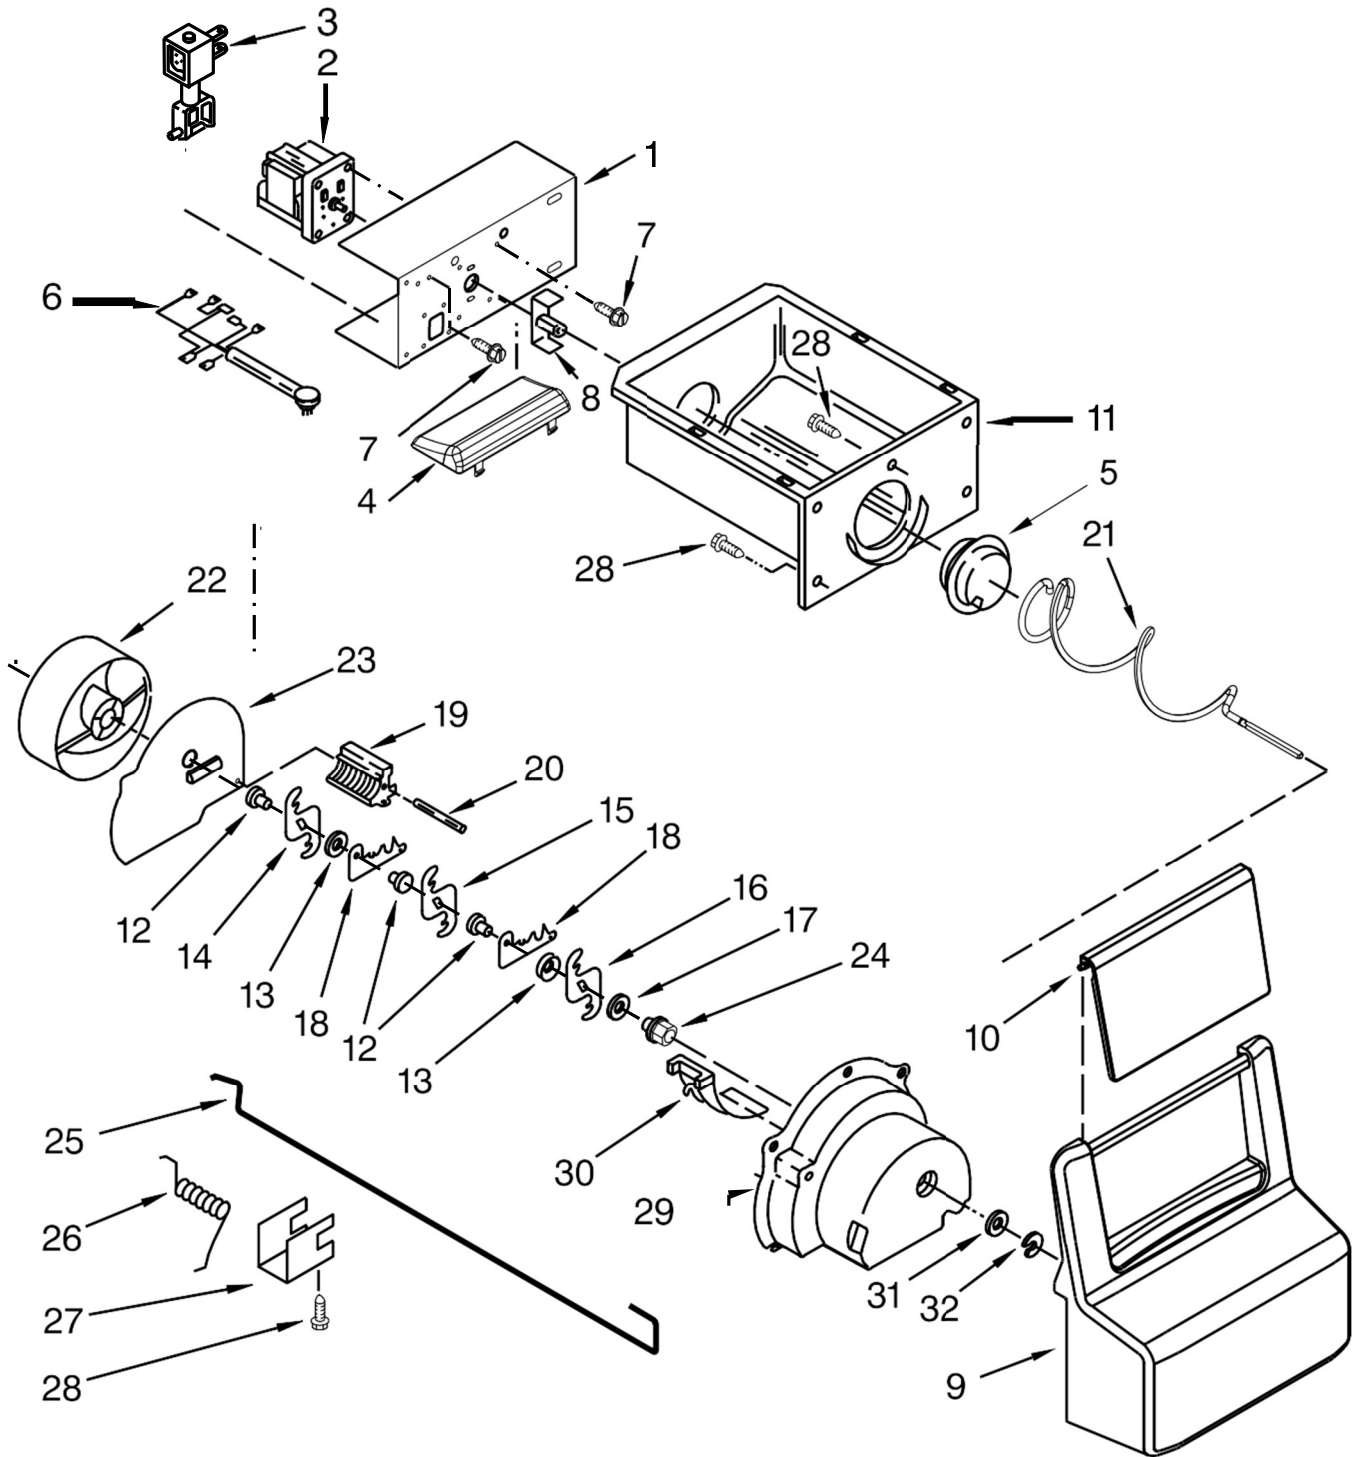

REFRIGERADOR 7WRS22FDBF00

REFRIGERADOR 7WRS22FDBF00

<u>Illus. No.</u>	<u>Part No.</u>	<u>Description</u>
1	W10397979	Bracket, Motor
2	W10317991	Motor, Dispenser
3	2152713	Solenoid Assembly
4	W10515057	LED Light Assembly, Tapered Lens
5	983668	Coupling, Ice Conveyor
6	W10417930	Wiring Assembly, Ice Dispenser
7	489399	Screw
8	W10169511	Coupling, Motor
9	W10189274	Front Cover, Ice Container
10	W10406979	Ice Door

<u>Illus. No.</u>	<u>Part No.</u>	<u>Description</u>
11	W10138193	Ice Container
12	W10189661	Spacer, Step
13	W10189658	Spacer, Flat
14	W10278731	Blade, Rotary A
15	W10278732	Blade, Rotary B
16	W10278733	Blade, Rotary C
17	489234	Washer, Plain Upper Cam
18	W10181990	Blade, Fixed
19	W10189708	Block, Blade
20	489229	Pin, Roll
21	W10295082	Auger
22	2305377	Drum

<u>Illus. No.</u>	<u>Part No.</u>	<u>Description</u>
23	2171682	Baffle, Floating
24	1119018	Nut, Bearing
25	2155231	Control Arm
26	1119020	Spring, Return
27	1119021	Retainer Clip, Rod Dispenser
28	488886	Screw
29	W10185018	Housing, Crusher
30	1119017	Deflector, Ice
31	489234	Washer, Plain Upper Cam
32	489236	Ring, Retainer
100	W10407621	Ice Container, Complete