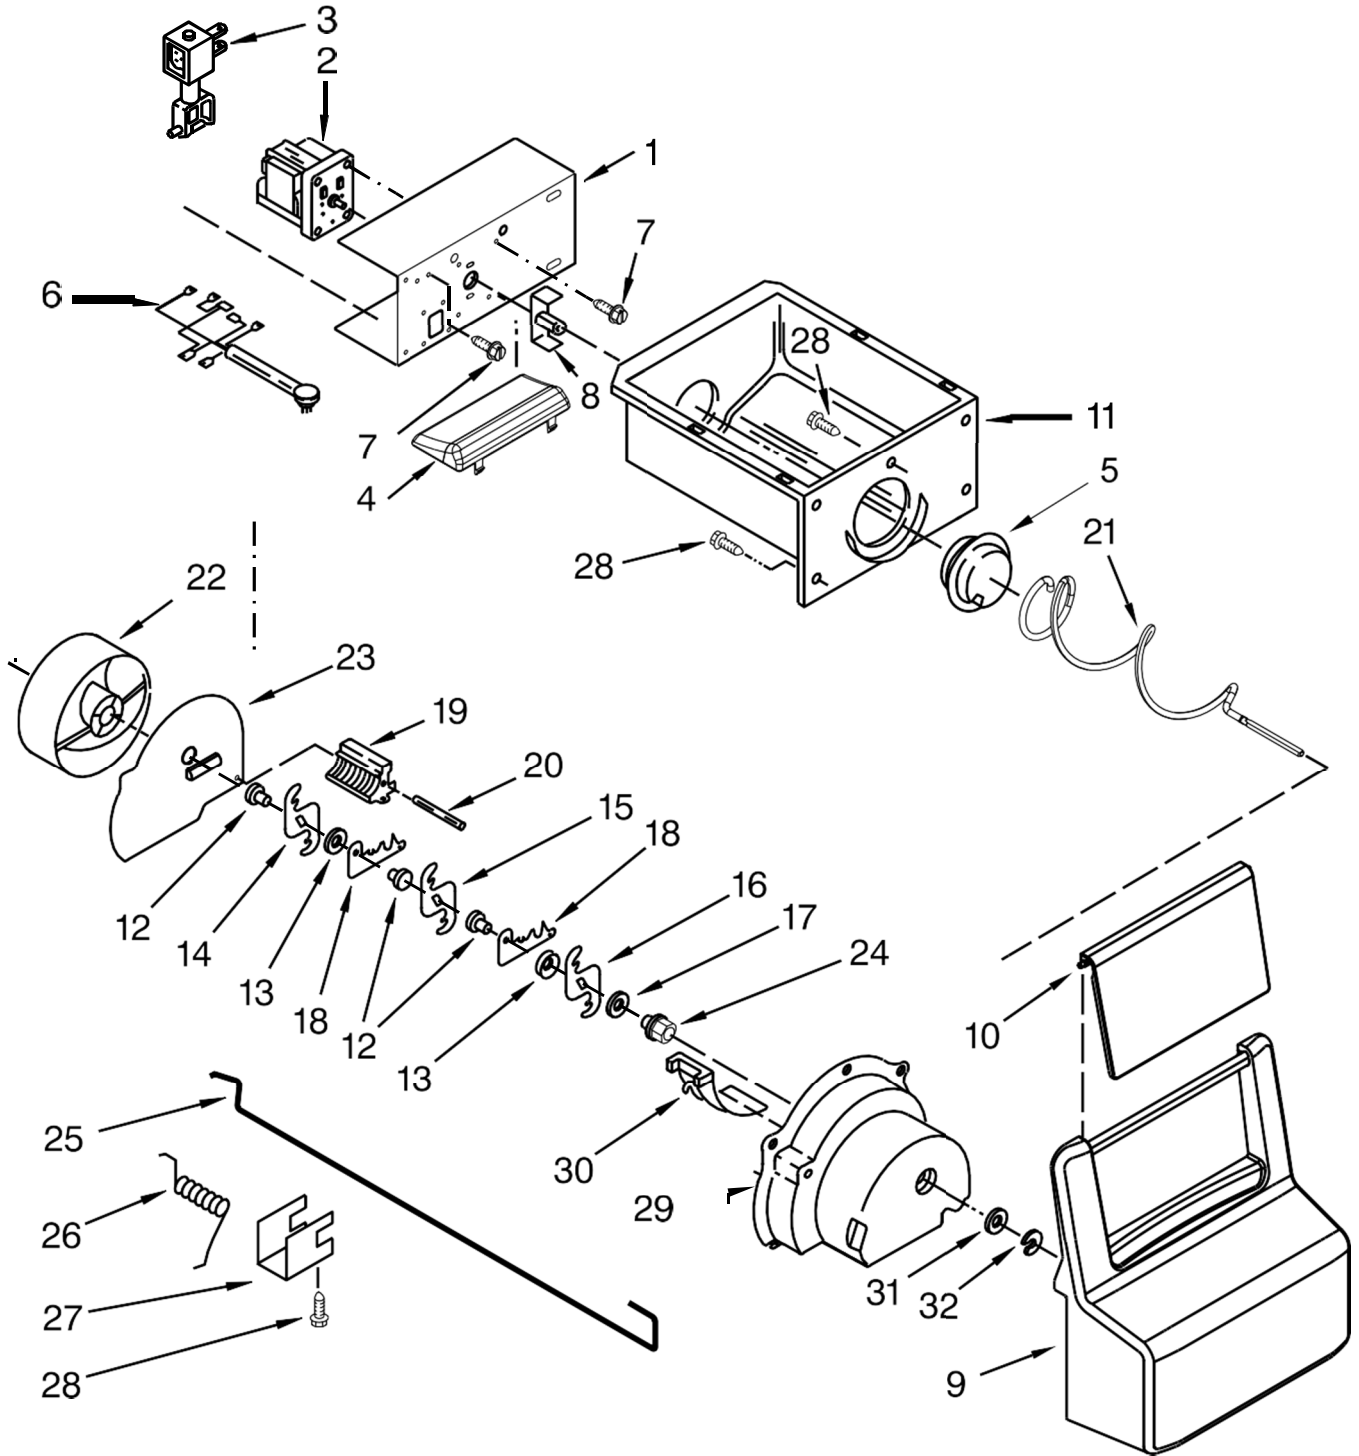

REFRIGERADOR 7WRS22FDBW00