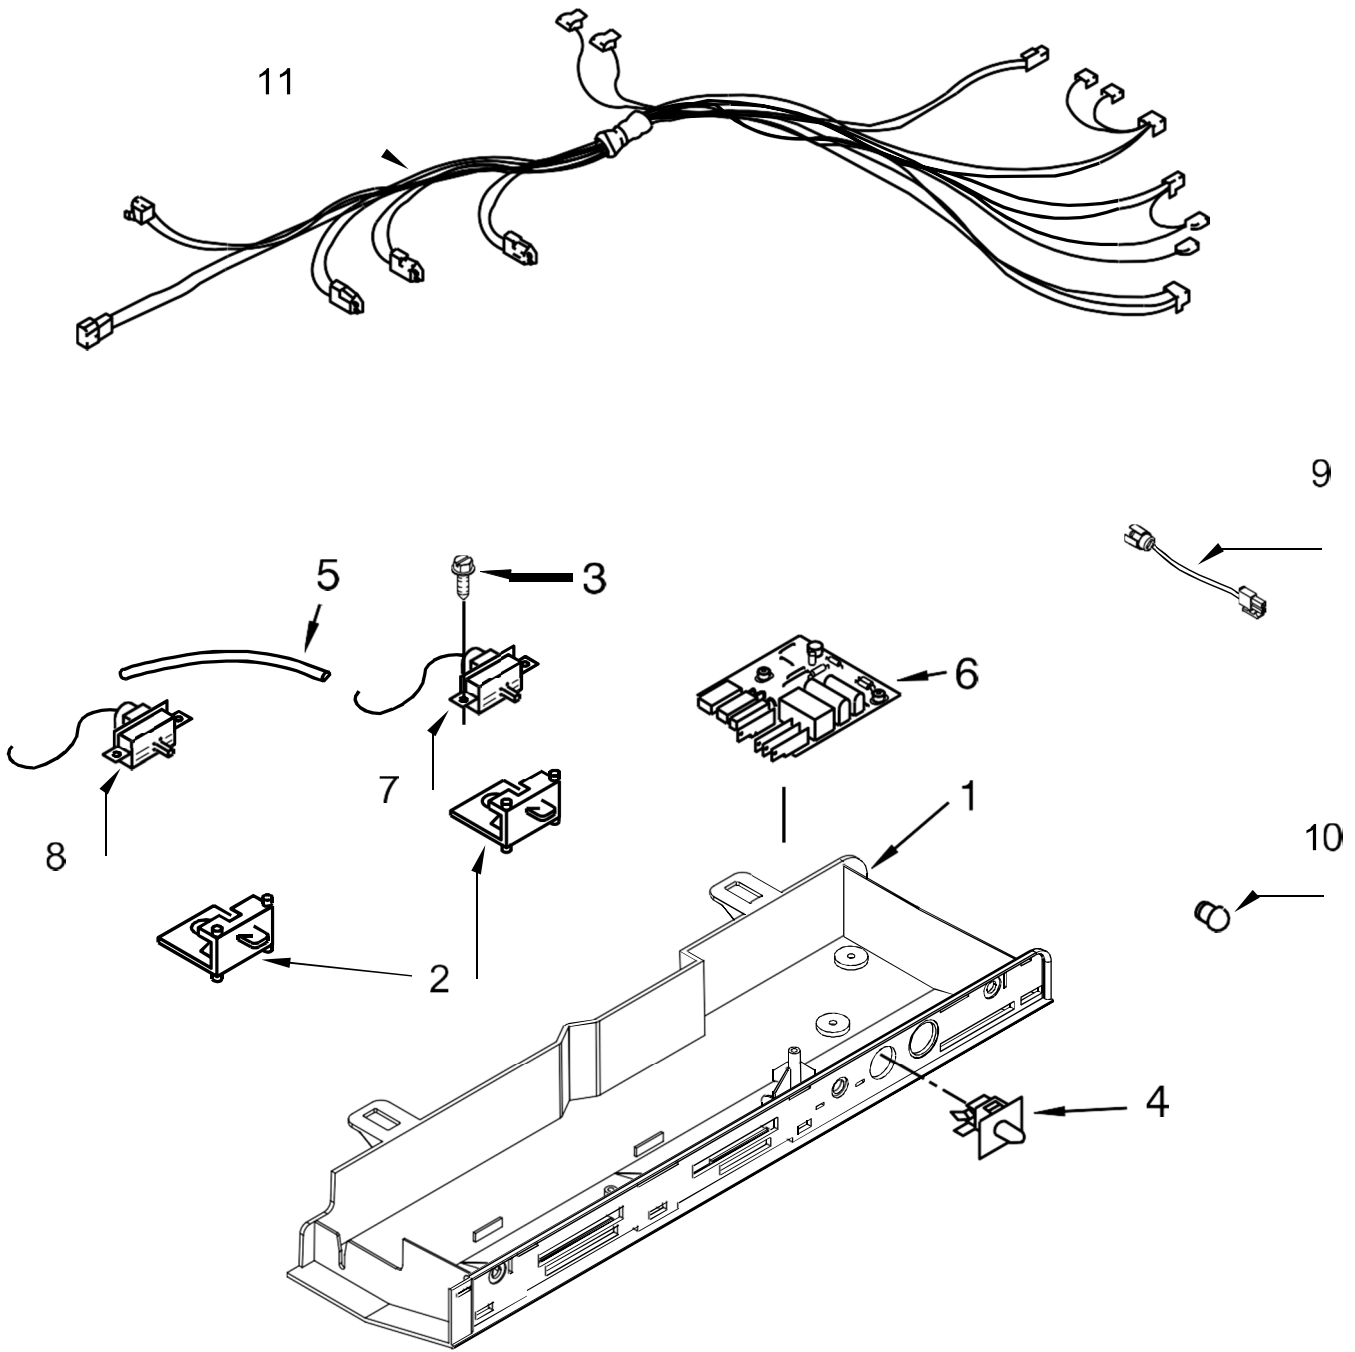

REFRIGERADOR 7WRS22FDBW00