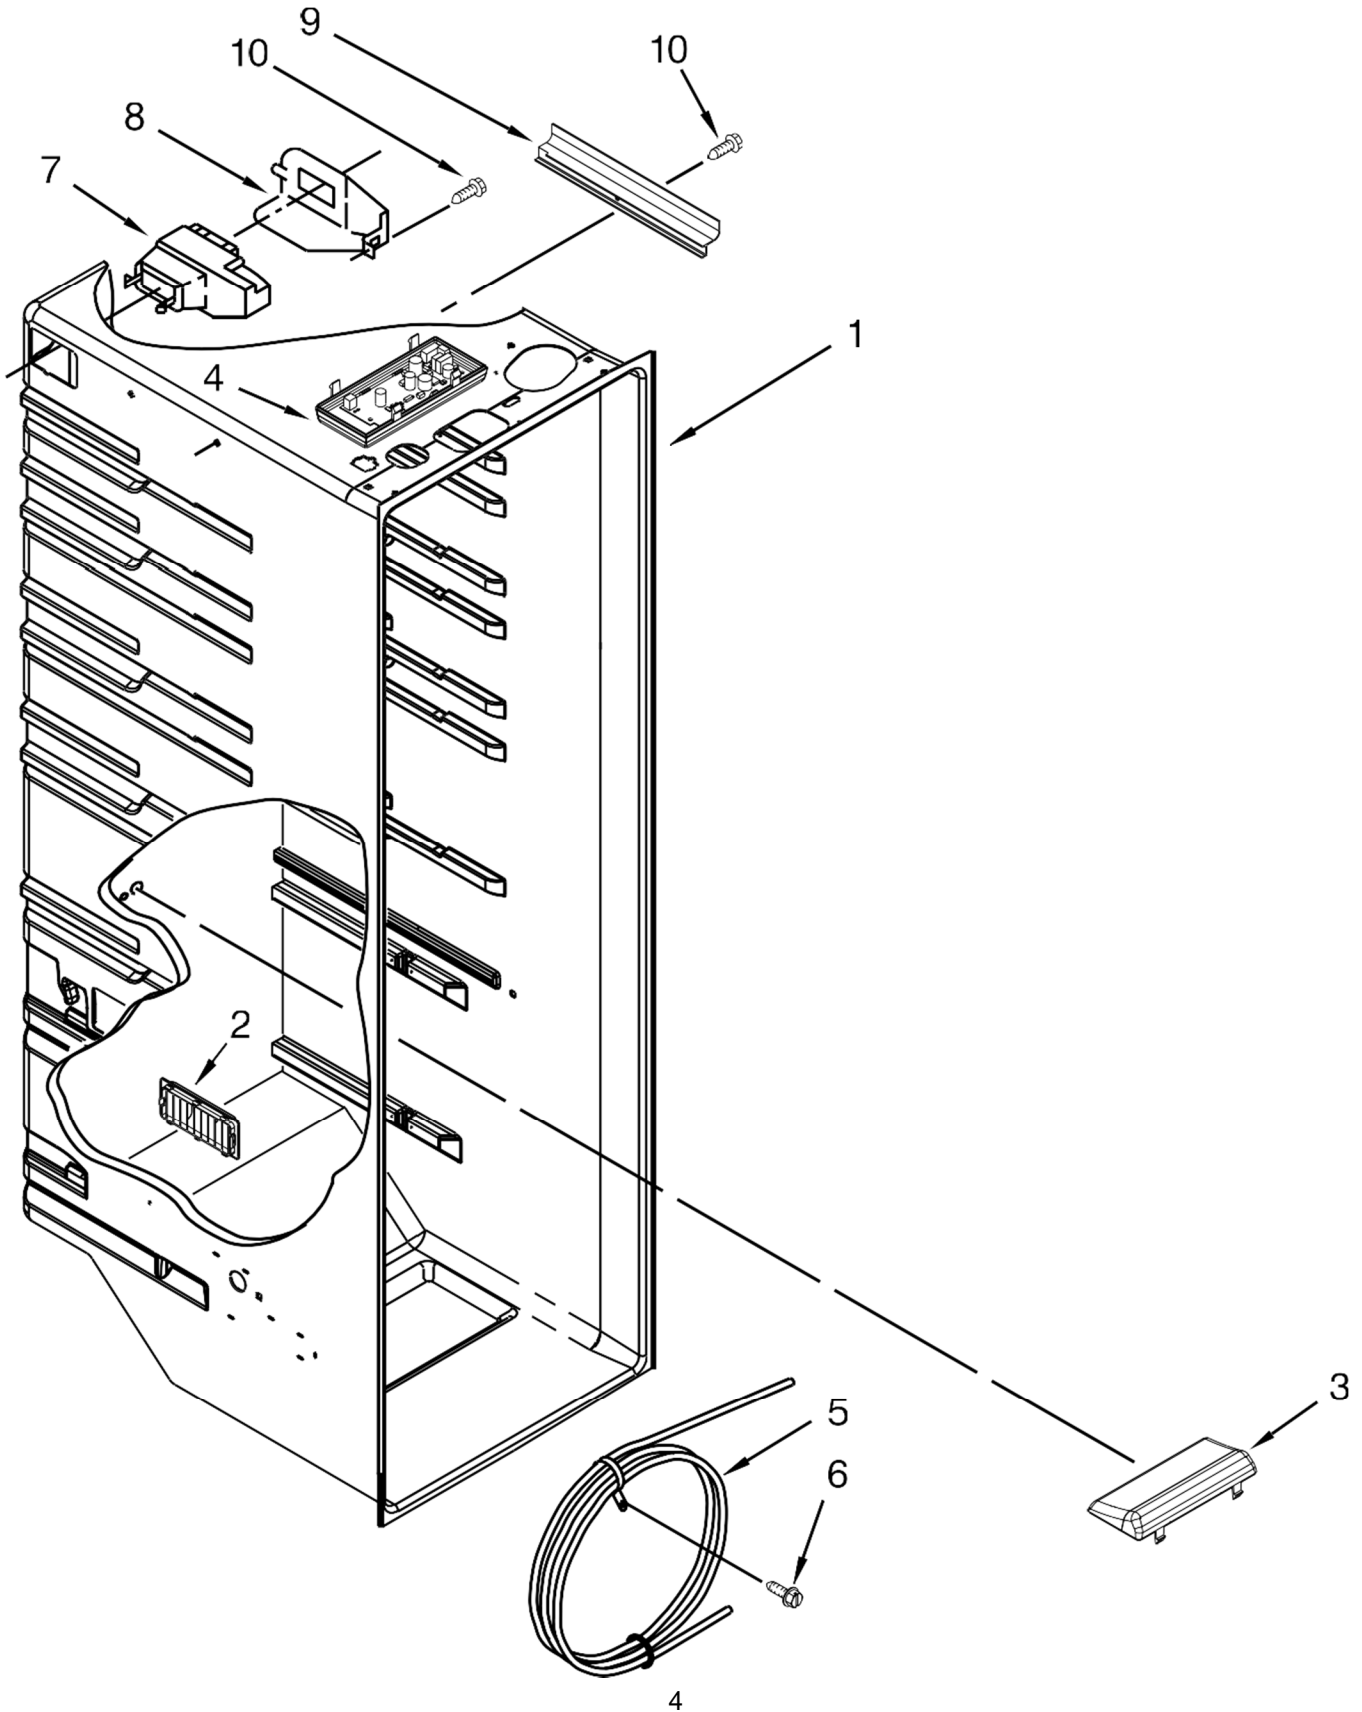

Distribuidor Autorizado

SurteRápido.com

Venta de Refacciones
Electrodomesticas

REFRIGERADOR 7WRS22FDBW00