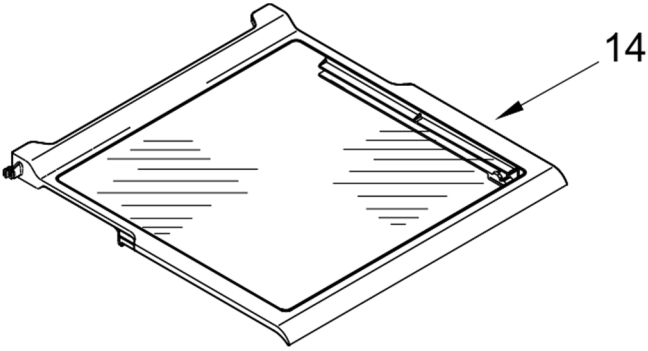

REFRIGERADOR 7WRS22FDFG