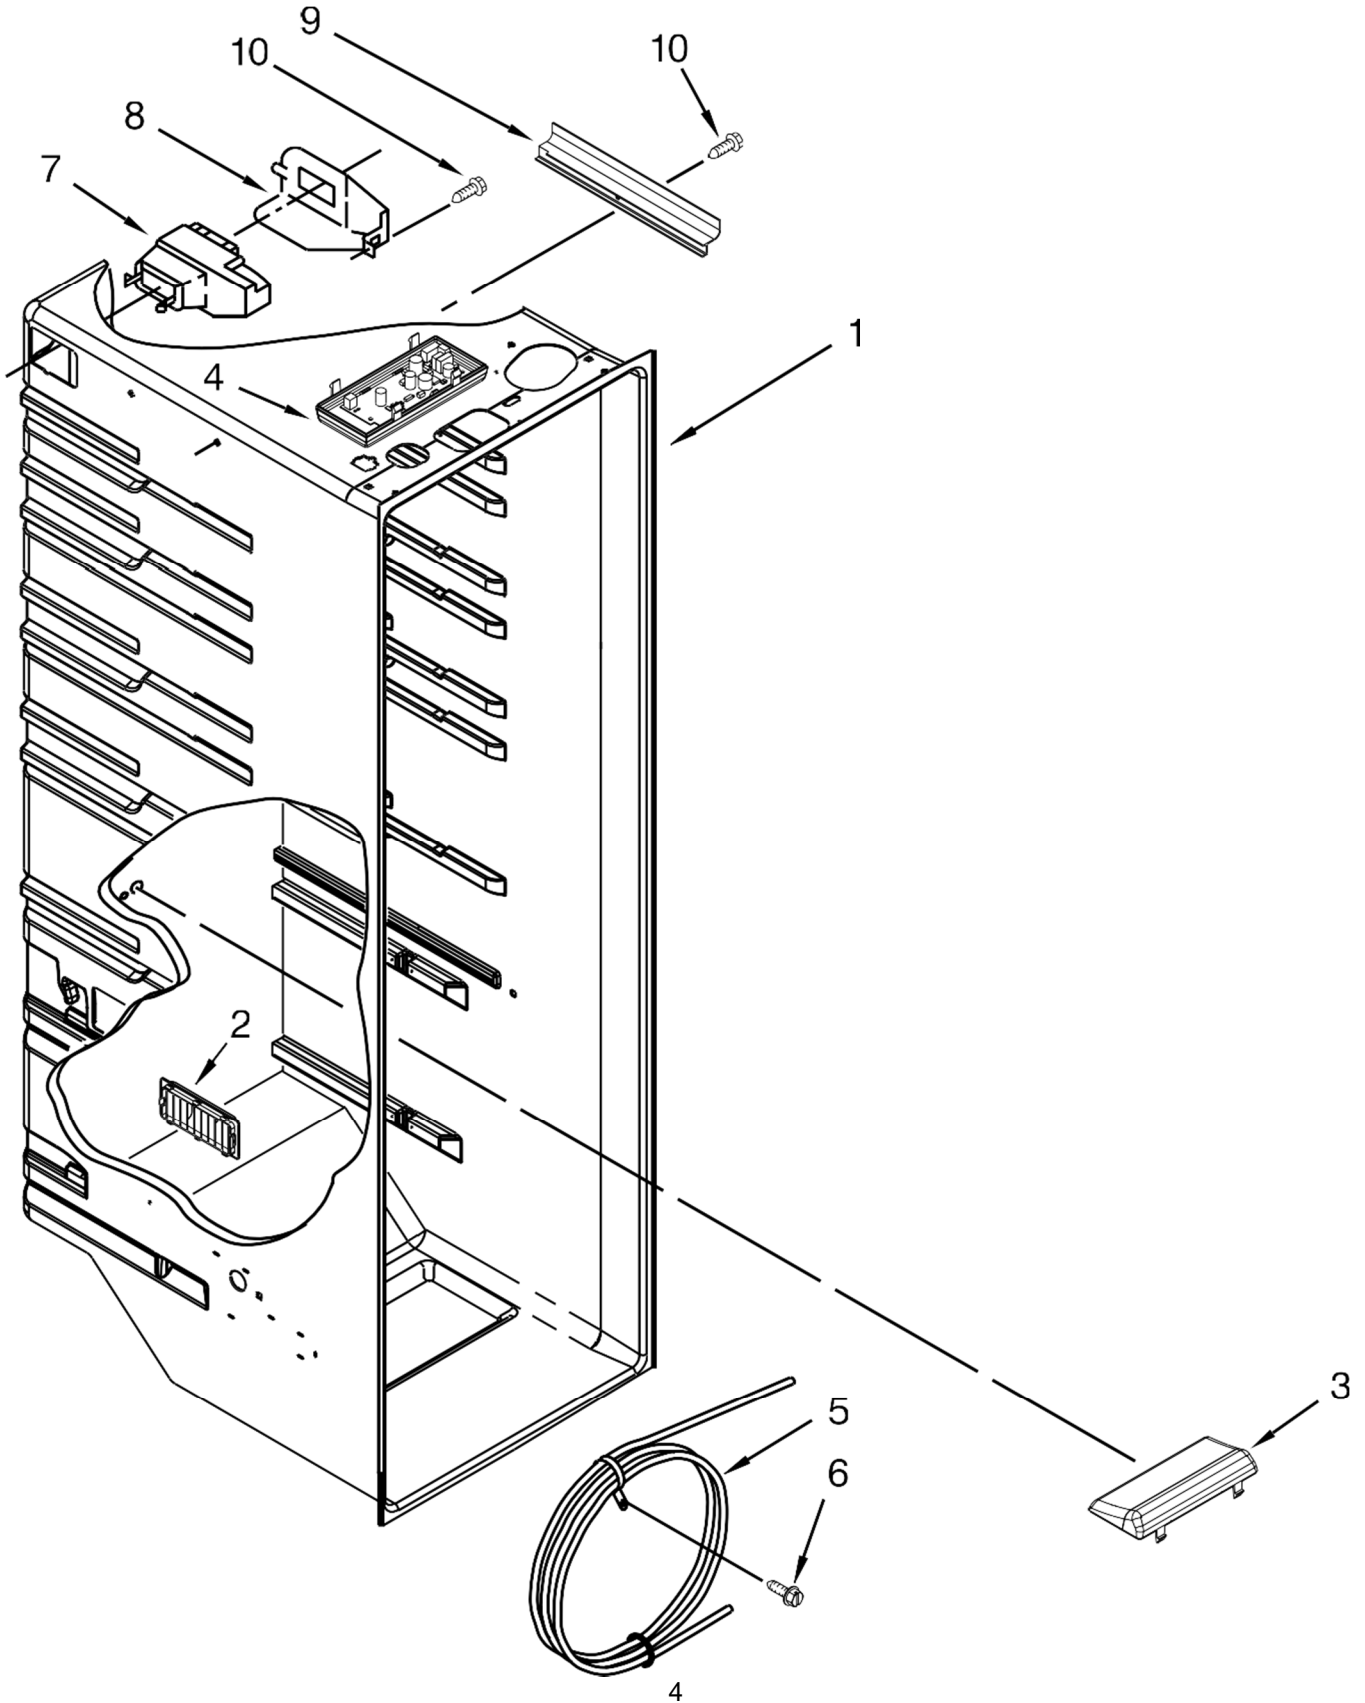

Distribuidor Autorizado

SurteRápido.com

Venta de Refacciones
Electrodomesticas

REFRIGERADOR 7WRS22FDFG