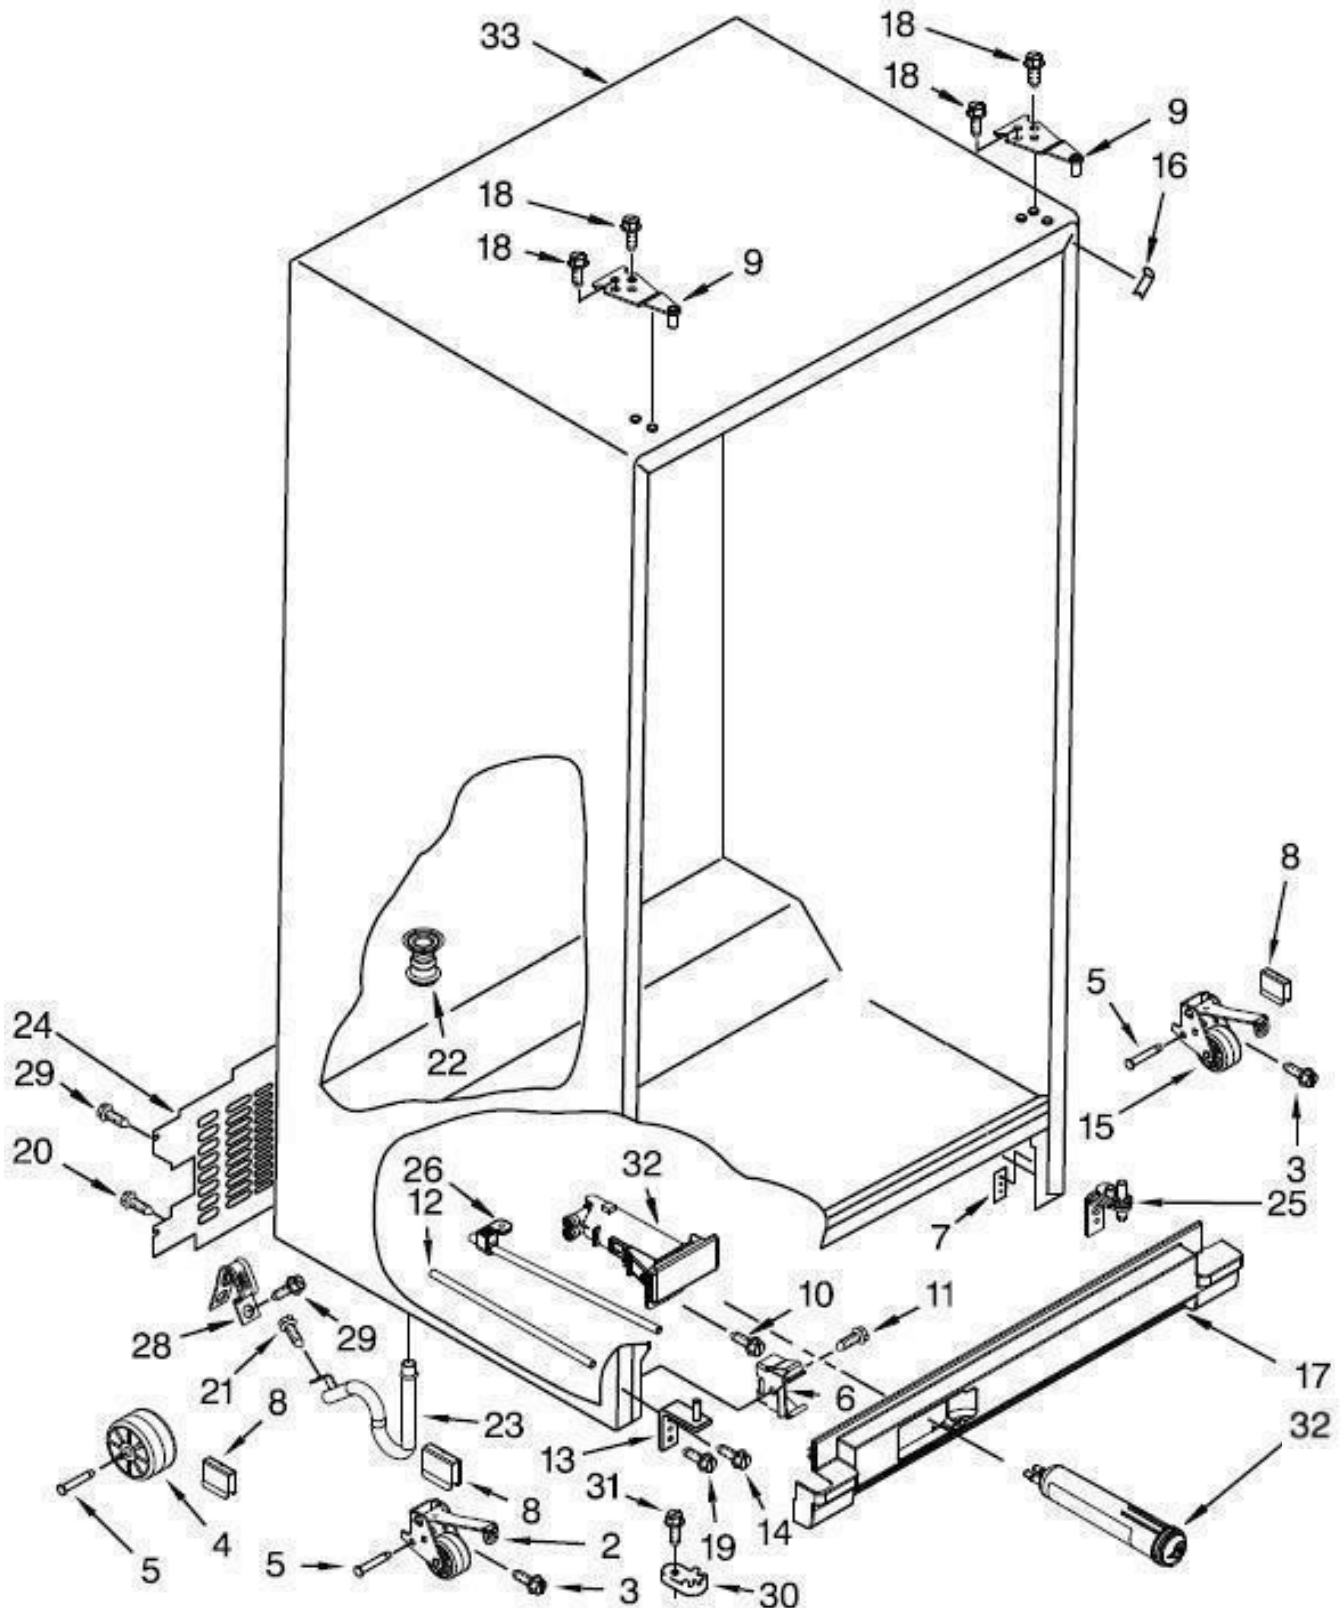

Distribuidor Autorizado

SurteRápido.com

Venta de Refacciones
Electrodomesticas

REFRIGERADOR 7WRS25SDHM04

Distribuidor Autorizado

SurteRápido.com

Venta de Refacciones
Electrodomesticas

REFRIGERADOR 7WRS25SDHM04

Color: Acero Inoxidable

No. Ilus.	DESCRIPCIÓN	Cant.	No. de Parte
2	ROLLER	1	W10304660
3	SCREW	-	No servicable
4	ROLLER CABINET	1	2150304
5	AXLE, ROLLER	1	2262072
6	CLIP, GRILLE	2	2155013
7	PLATE, SCREW	1	W10247935
8	CLIP, ROLLER	2	W11087168
9	TOP HINGE RC	1	W10900868
	TOP HINGE FC	1	W10900869
10	SCREW	-	No servicable
11	SCREW	-	No servicable
12	TUBE FILTER - INLET	1	W10900449
13	HINGE, BOTTOM FC	1	W11093938
14	SCREW	-	No servicable
15	FRONT ROLLER RIGHT	1	W10304659
16	FILLER, WRAPPER	2	W10283961
17	GRILLE	1	W10897568
18	SCREW, HINGE	-	No servicable
19	SCREW	-	No servicable
20	SCREW	-	No servicable
21	SCREW	-	No servicable
22	DRAIN FITTING	1	2304888
23	EXTENSION, DRAIN FITTING	1	W10153550
24	COVER UNIT	1	W10904634
25	HINGE, BOTTOM RC	1	W11097327
26	TUBE FILTER – OUTLET	1	W10900447
28	CLAMP, POWER CORD	1	W10303628
29	SCREW	-	No servicable
30	DOOR CLOSER, FREEZER	1	W10905504
31	SCREW	-	No servicable
32	HOUSING & FILTER ASSY.	1	W11030555
33	CABINET	-	No servicable