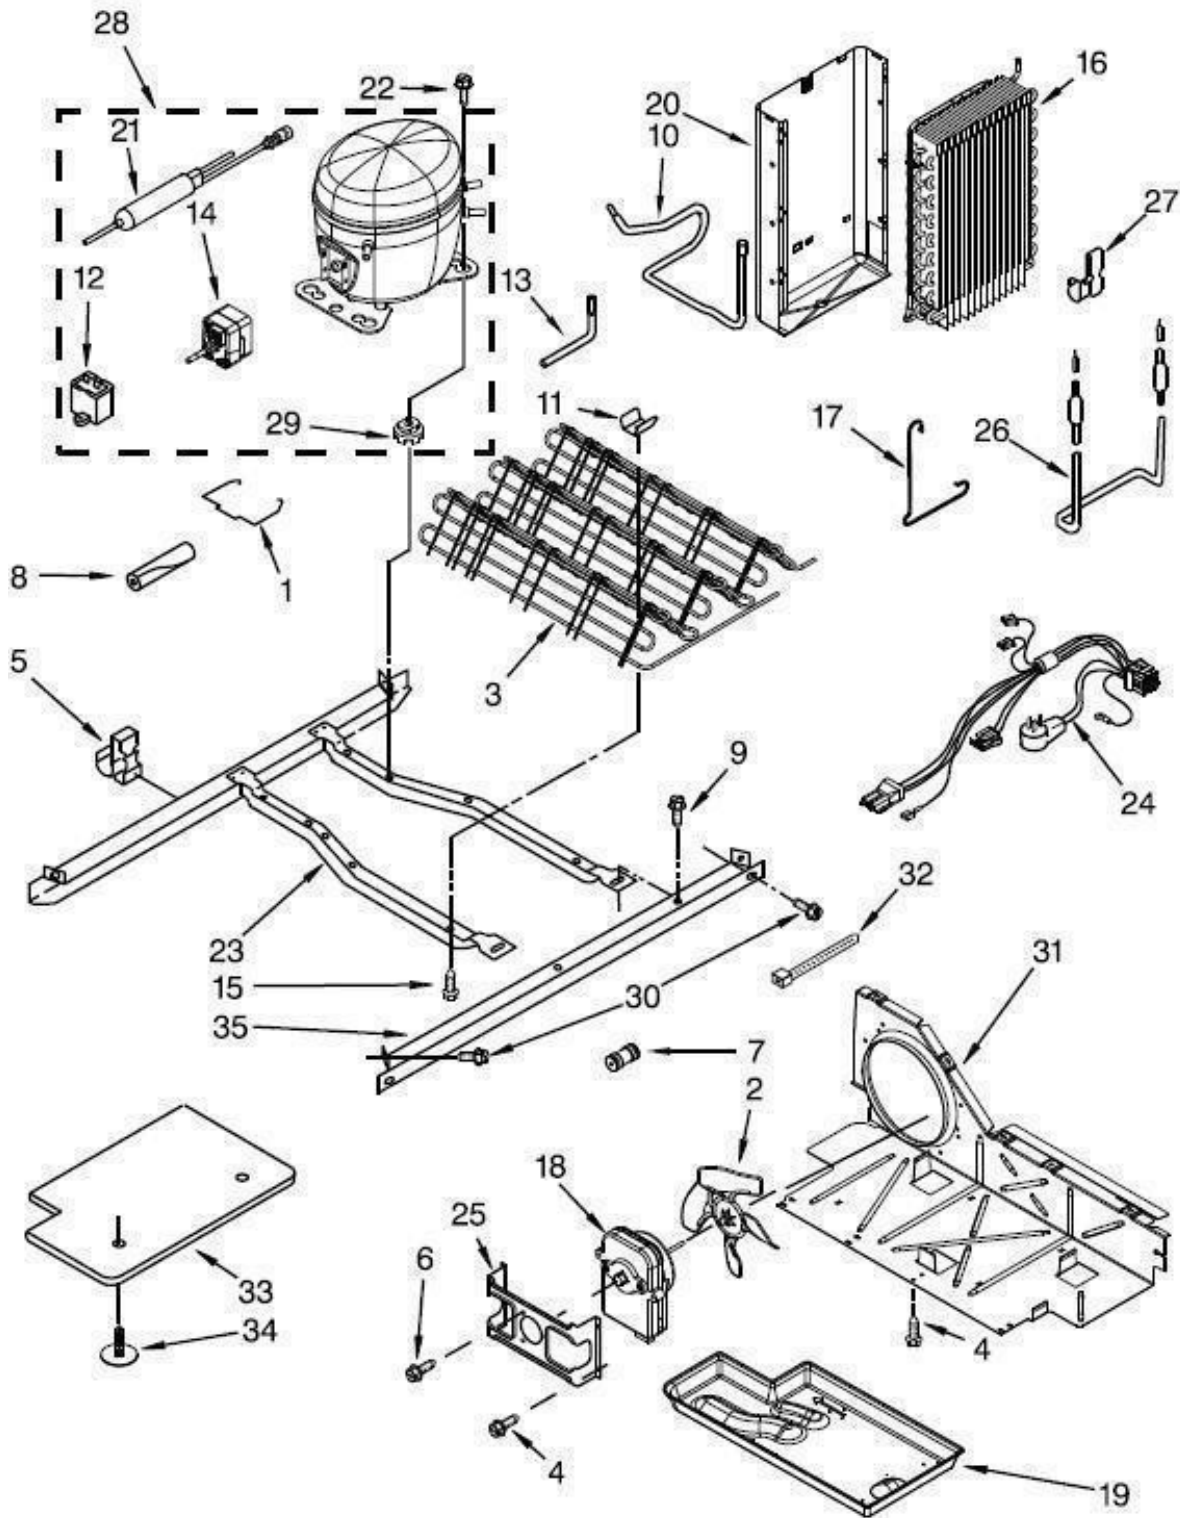

Distribuidor Autorizado

SurteRápido.com

Venta de Refacciones
Electrodomesticas

REFRIGERADOR 7WRS25SDHM04

Distribuidor Autorizado

SurteRápido.com

Venta de Refacciones
Electrodomesticas

REFRIGERADOR 7WRS25SDHM04

Color: Acero Inoxidable

No. Ilus.	DESCRIPCIÓN	Cant.	No. de Parte
1	Strap, Bale	1	2212996
2	Blade, Fan	1	2169142
3	Condenser Assembly	1	W10904627
4	Screw	--	No servicable
5	Clip, Wire	3	2223913
6	Screw	--	No servicable
7	Connector, Water Tube	1	W10271541
8	Sleeve, Pressure Switch Hose	1	2161302
9	Screw	--	No servicable
10	Tube, Suction	1	W10745337
11	Clip, Condenser	2	2311725
12	Capacitor	1	W10350564
13	Tube, Process	--	No servicable
14	Start Device Combination (Start	1	W10197428
15	Screw	--	No servicable
16	Evaporator, FC	1	2188823
17	Clip, Defrost Heater	2	2161324
18	Motor, Condenser	1	W11042949
19	Tray, Evaporator	1	W10897557
20	Heat Shield and Drain Pan	1	W10194475
21	Drier	1	W10771114
22	Screw	--	No servicable
23	Frame, Unit Mounting	1	W10900446
24	Unit, Harness	1	W10670169
25	Bracket, Fan Motor	1	2181929
26	Heater, Defrost	1	2188175
27	Clip, Defrost Heater	2	2161324
28	Compressor	1	W11045354
29	Grommet	4	W10836504
30	Screw	4	489340
31	Air Baffle	1	W10897567
32	Tie, Wire	1	2263990
33	Unit Cover, Bottom	1	W10897562
34	Clip	4	489396
35	Rail, Unit Mounting	1	W10900442