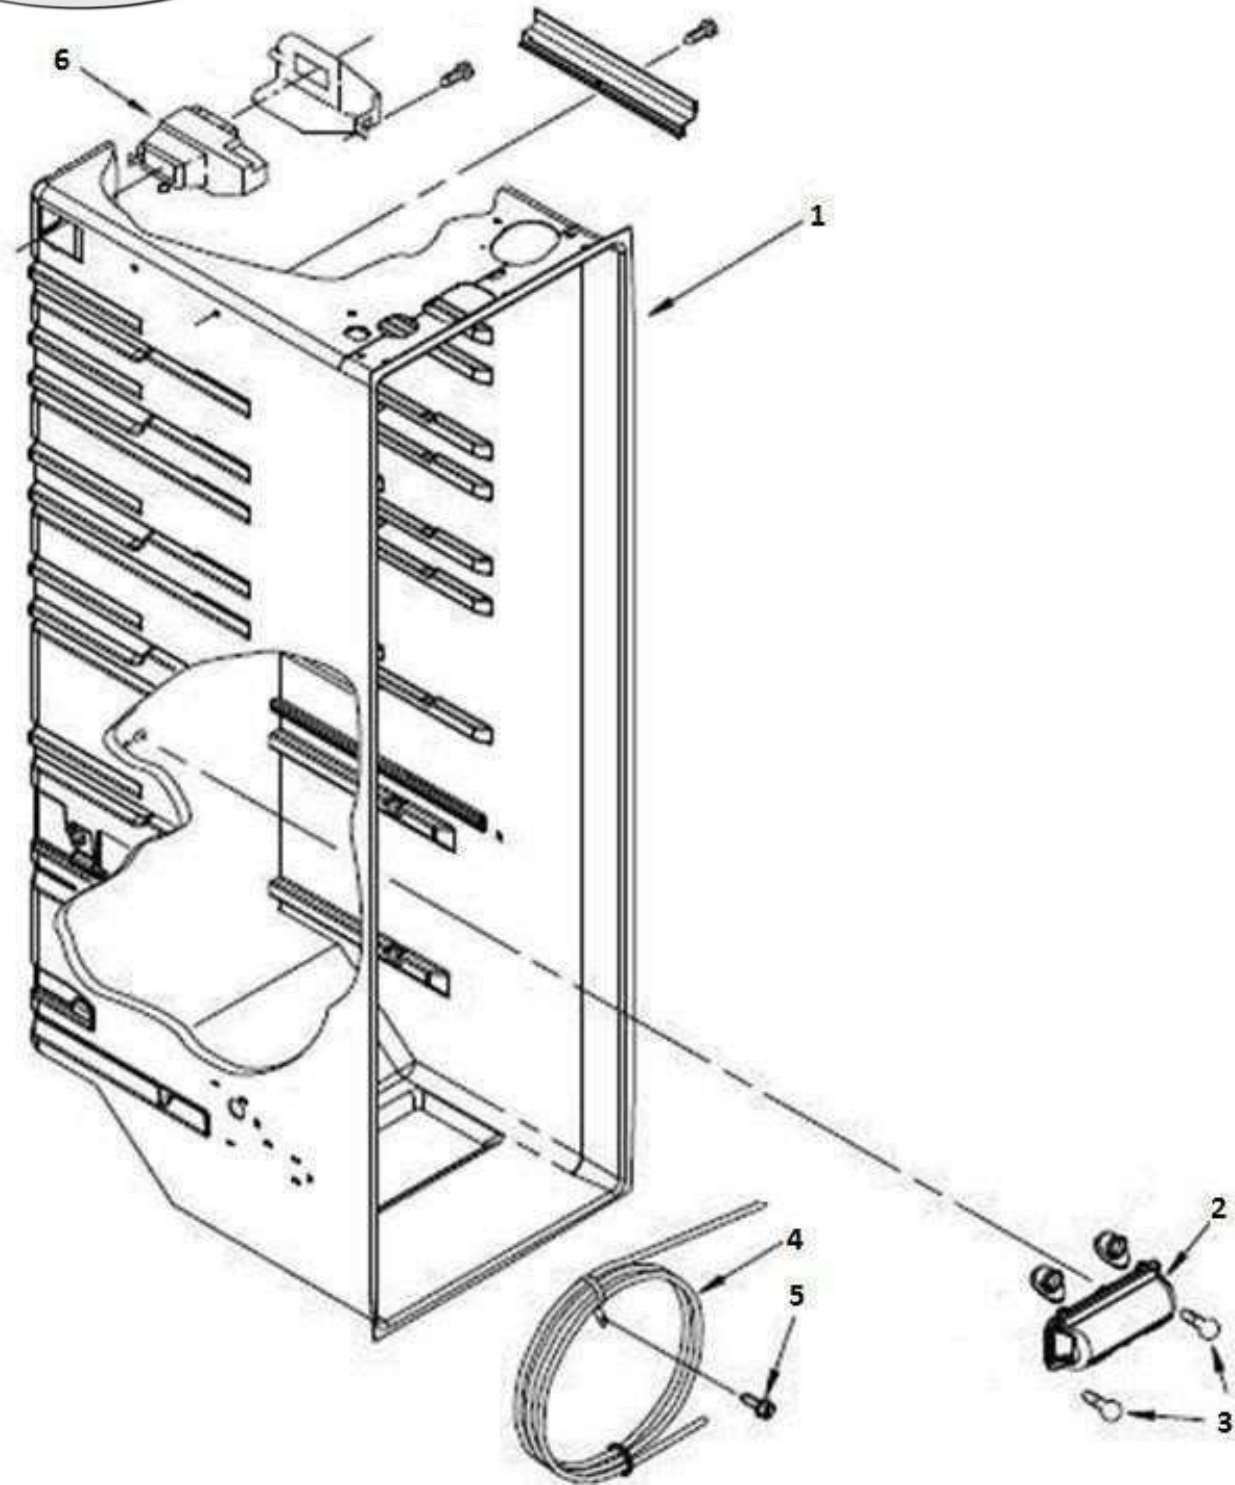

Distribuidor Autorizado

SurteRápido.com

Venta de Refacciones
Electrodomesticas

REFRIGERADOR 7WRS25SDHM04

Color: Acero Inoxidable

No. Ilus.	DESCRIPCIÓN	Cant.	No. de Parte
2	ROLLER	1	W10304660
3	SCREW	-	No servicable
4	ROLLER CABINET	1	2150304
5	AXLE, ROLLER	1	2262072
6	CLIP, GRILLE	2	2155013
7	PLATE, SCREW	1	W10247935
8	CLIP, ROLLER	2	W11087168
9	TOP HINGE RC	1	W10900868
	TOP HINGE FC	1	W10900869
10	SCREW	-	No servicable
11	SCREW	-	No servicable
12	TUBE FILTER - INLET	1	W10900449
13	HINGE, BOTTOM FC	1	W11093938
14	SCREW	-	No servicable
15	FRONT ROLLER RIGHT	1	W10304659
16	FILLER, WRAPPER	2	W10283961
17	GRILLE	1	W10897568
18	SCREW, HINGE	-	No servicable
19	SCREW	-	No servicable
20	SCREW	-	No servicable
21	SCREW	-	No servicable
22	DRAIN FITTING	1	2304888
23	EXTENSION, DRAIN FITTING	1	W10153550
24	COVER UNIT	1	W10904634
25	HINGE, BOTTOM RC	1	W11097327
26	TUBE FILTER – OUTLET	1	W10900447
28	CLAMP, POWER CORD	1	W10303628
29	SCREW	-	No servicable
30	DOOR CLOSER, FREEZER	1	W10905504
31	SCREW	-	No servicable
32	HOUSING & FILTER ASSY.	1	W11030555
33	CABINET	-	No servicable

Distribuidor Autorizado

SurteRápido.com

Venta de Refacciones
Electrodomesticas

REFRIGERADOR 7WRS25SDHM04