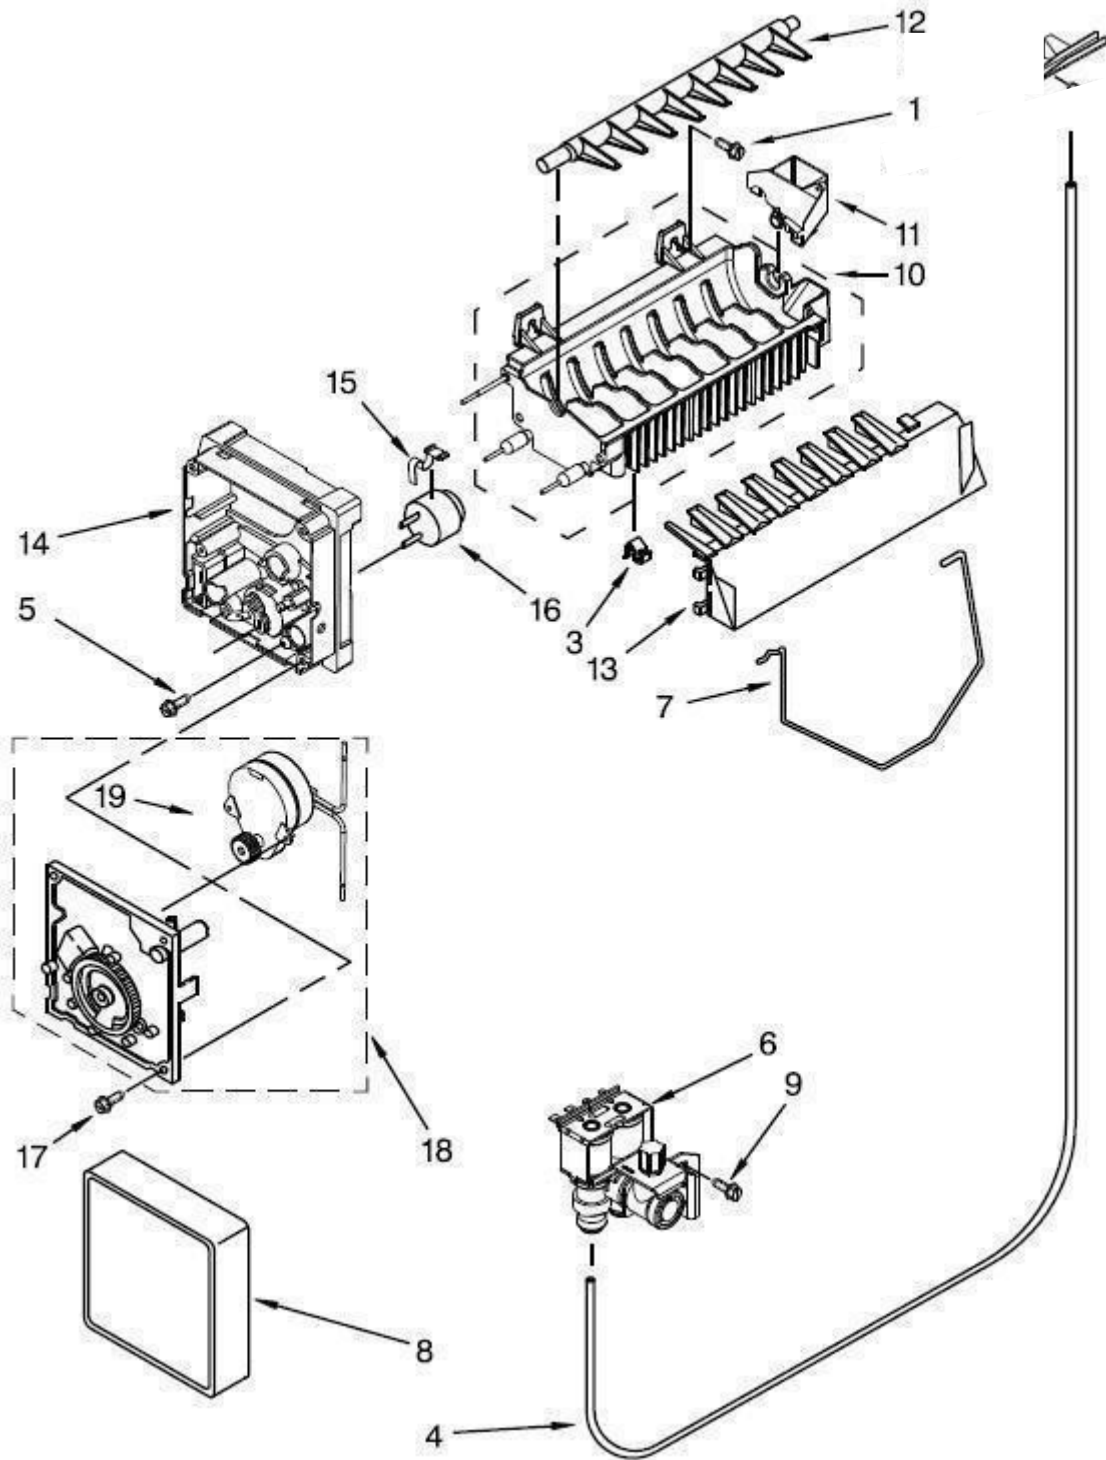

Distribuidor Autorizado

SurteRápido.com

Venta de Refacciones
Electrodomesticas

REFRIGERADOR 7WRS25SDHM04

Distribuidor Autorizado

SurteRápido.com

Venta de Refacciones
Electrodomesticas

REFRIGERADOR 7WRS25SDHM04

Color: Acero Inoxidable

No. Ilus.	DESCRIPCIÓN	Cant.	No. de Parte
1	SCREW	--	No servicable
3	CLIP, THERMAL FUSE	1	628379
4	TUBE, WATER	1	W10357076
5	SCREW	--	No servicable
6	FILTER VALVE ASSEMBLY	1	W10179146
7	ARM, SHUTT OFF	1	W10512602
8	COVER, ICEMAKER	1	W10289690
9	SCREW	--	No servicable
10	ASSEMBLY, MOLD & HEATER	1	W10300025
11	CUP-WATER FILL	1	W10435665
12	EJECTOR, ARM	1	W10318914
13	STRIPPER, ICE	1	W10699925
14	SUPPORT	1	2194712
15	RETAINER, THERMOSTAT	2	2315522
16	THERMOSTAT	1	2321258
17	SCREW	--	No servicable
18	ASSEMBLY, MODULE	1	626691
19	MOTOR (NO SERVICIABLE)	--	No servicable
20	SCREW	--	No servicable
	COMPLETE ICEMAKER ASSEMBLY	1	W10300022

FILTRO DE AGUA

W10790813