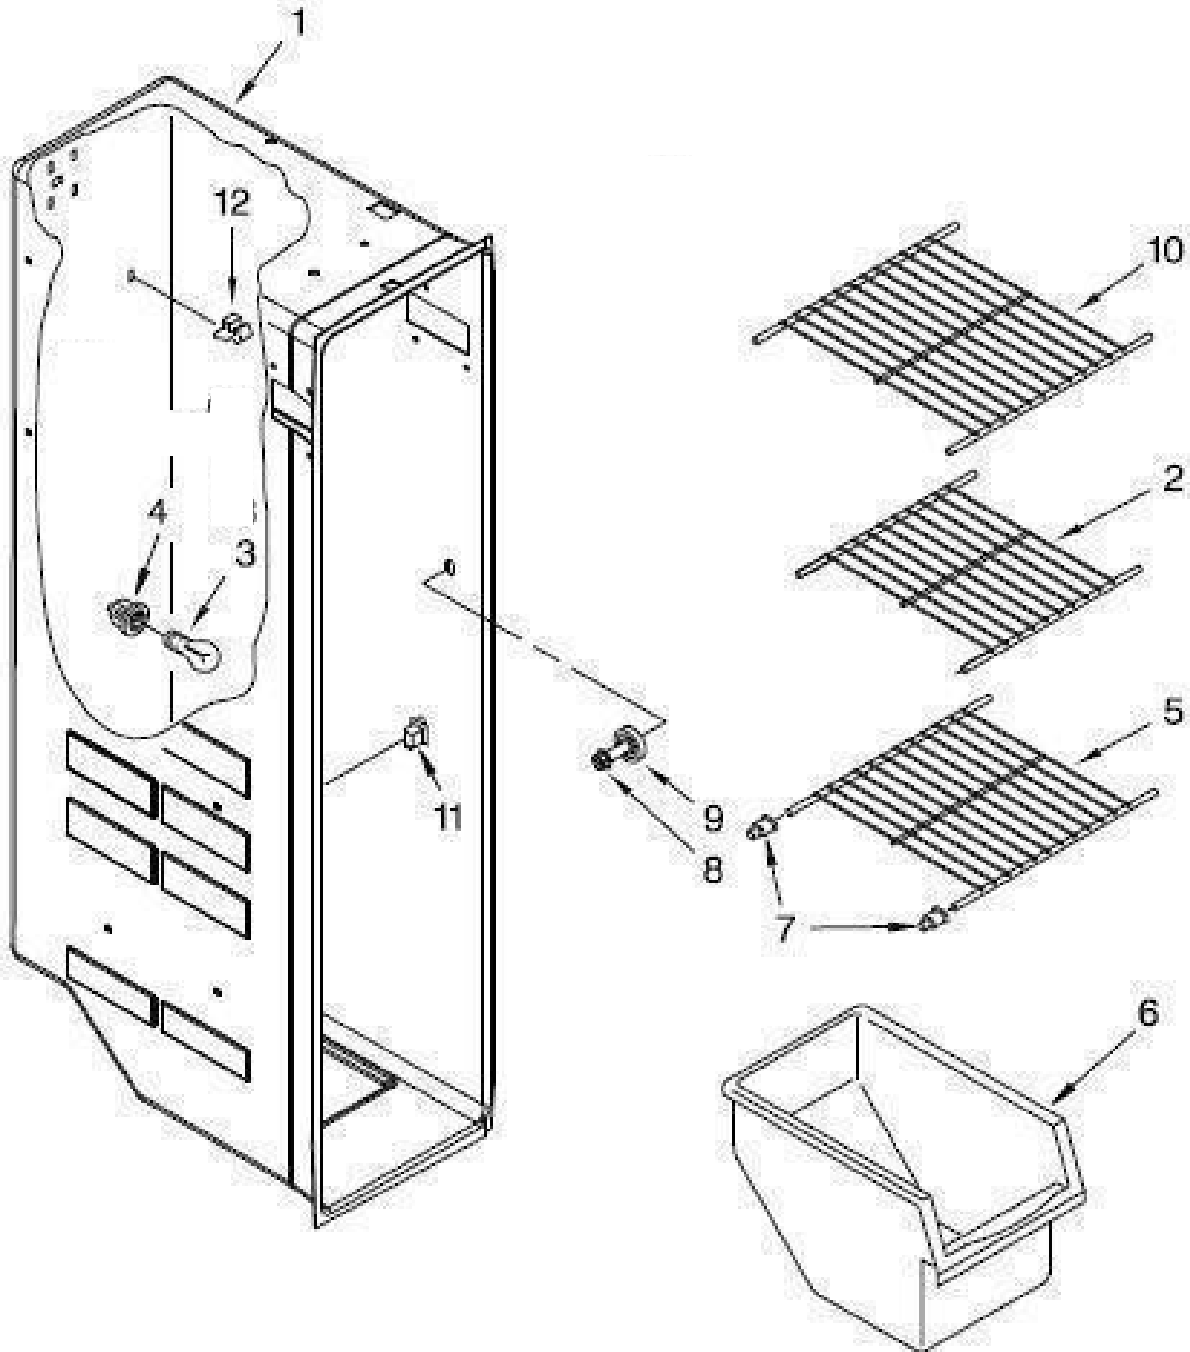

Distribuidor Autorizado

SurteRápido.com

Venta de Refacciones
Electrodomesticas

REFRIGERADOR 7WRS25SDHM04