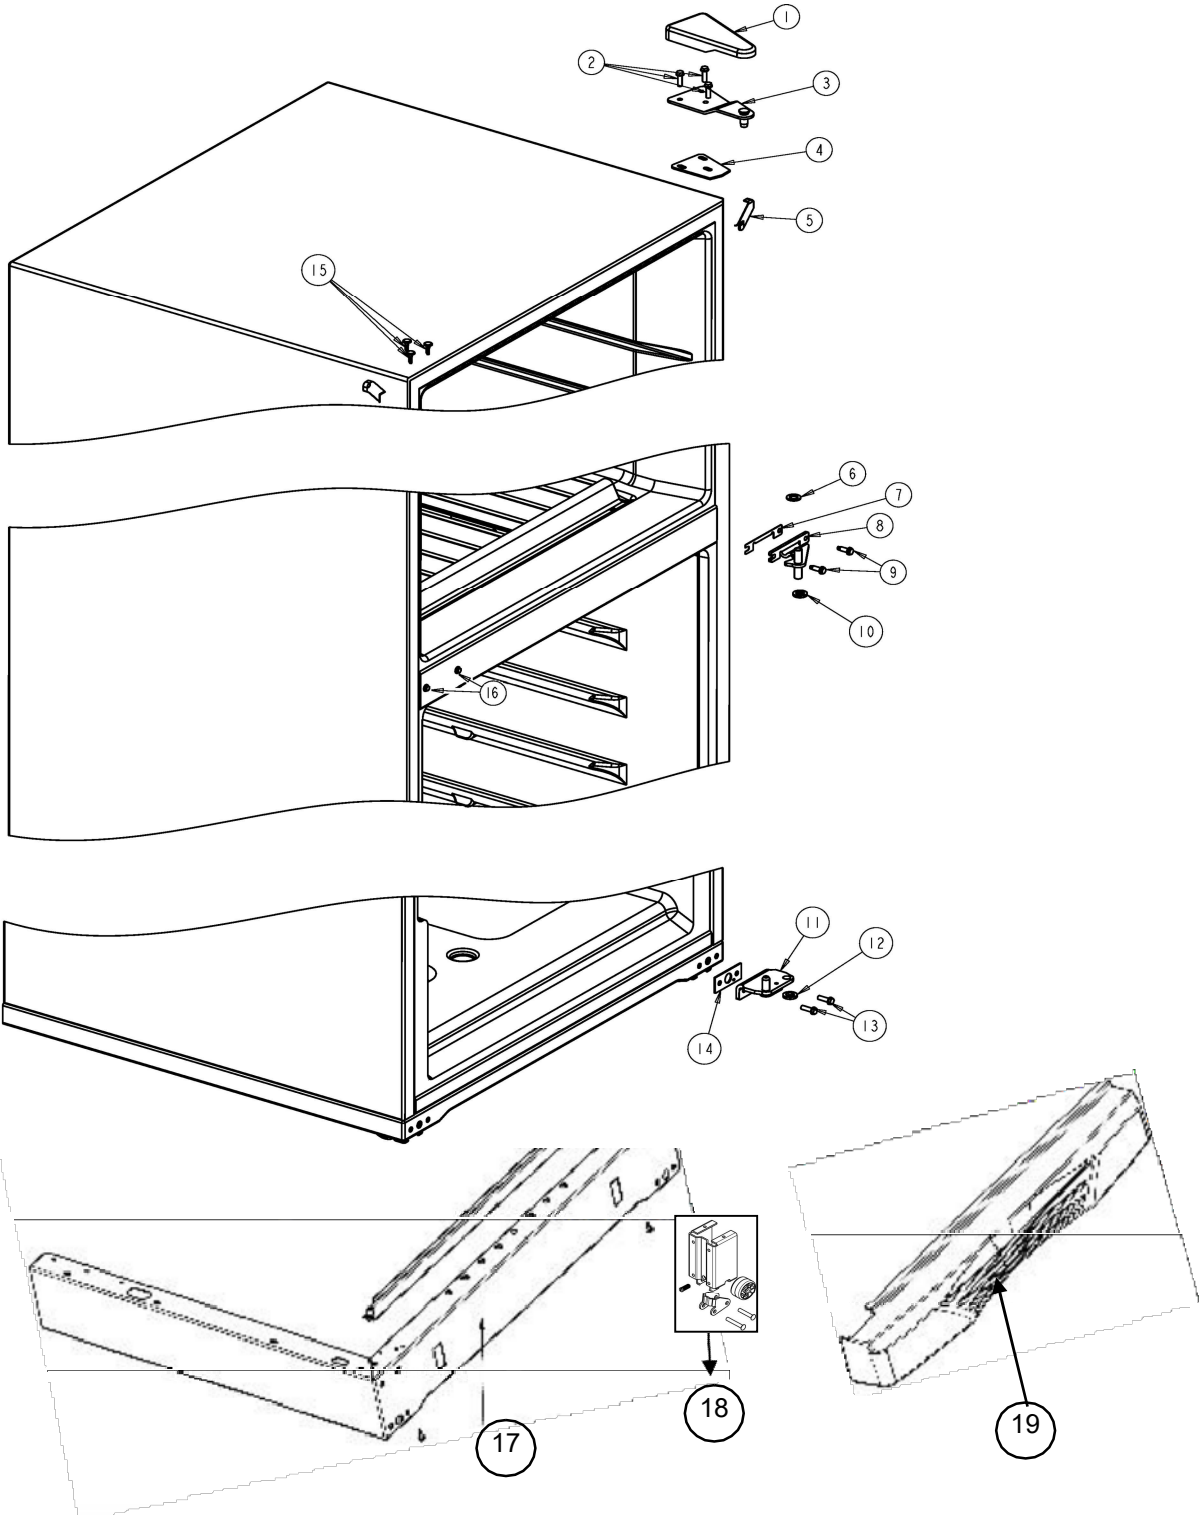

REFRIGERADOR 8WRT16YADSA00

nd
CapaCity
Color

Whirlpool
16 p3
Satina

Door Parts

REFRIGERADOR 8WRT16YADSA00

Brand		Whirlpool	
Capacity		16 p3	
Color		Satina	
Door Parts			
R e f	Descripción	C a n t	Numero de Parte
1	NAMEPLATE WHIRLPOOL	1	2255121
2	TRIM	**	***
3	RETAINER	**	***
4	DOOR ASSY-FIP RC	1	2264927L
5	COLLAR & TRIVET FC ASSY	2	2266692
6	UTILITY COMPARTMENT	1	2264921
6a	UTILITY COVER	1	2265751
7	COLLAR & BIN MOVABLE ASSY	3	2266690
8	EGG-RACK	1	2265800
9	DOOR ASSY-FIP,FC	1	2264925L
10	COLLAR & TRIVET RC ASSY	1	2266694
11	TRIM-SHELF DOOR	1	2265897
12	PLUG-TRIM	2	2156007
13	SLEEVE HINGE PIVOT	2	2179167
14	HOLE PLUG	3	941839
15	BRACKET-DOOR STOP	1	2189202
16	SCREW	2	8533904
17	HANDLE FC	1	2265619B
18	HANDLE RC-VERNE	1	2265622B
19	HANDLE FC-COVER	1	2265620C
20	HANDLE RC-COVER	1	2265623C
21	NAMEPLATE-HANDLE WHIRLPOOL	1	2266393
22	8-18 X .625 TR CR AB LSER	4	W10002730
23	END CAP	4	W10000090

REFRIGERADOR 8WRT16YADSA00

nd	Whirlpool
capaCity	16 p3
Color	Satina

Cabinet

REFRIGERADOR 8WRT16YADSA00

Brand		Whirlpool	
Capacity		16 p3	
Color		Satina	
Cabinet			
R e f	Descripción	C a n t	Numero de Parte
1	COVER-HINGE	1	2213363
2	SCREW	1	489497
3	HINGE BUTT ASSY	1	2261963
4	SHIM-HINGE	1	2222288
5	CORNER FILLER	2	2215384
6	WASHER-PLAIN	1	489341
7	SHIM-HINGE BUTT-CENTER	1	2215385
8	HINGE ASSY-CENTER	1	2166086
9	SCREW	2	489497
10	.419ID .719OD .062TK FLW NYLON	3	487576
11	LOWER HINGE ASSY	1	2221927
12	.419ID .719OD .062TK FLW NYLON	1	487576
13	SCREW	2	489497
14	SHIM	1	2201567
15	HOLE PLUG	3	941839
16	DOME CAP	2	2261848B
17	BASE SUB ASSY	1	2264956B
18	ADJUSTABLE ROLLER ASSY	2	2264963
19	GRILL-VERNE	1	2266708B