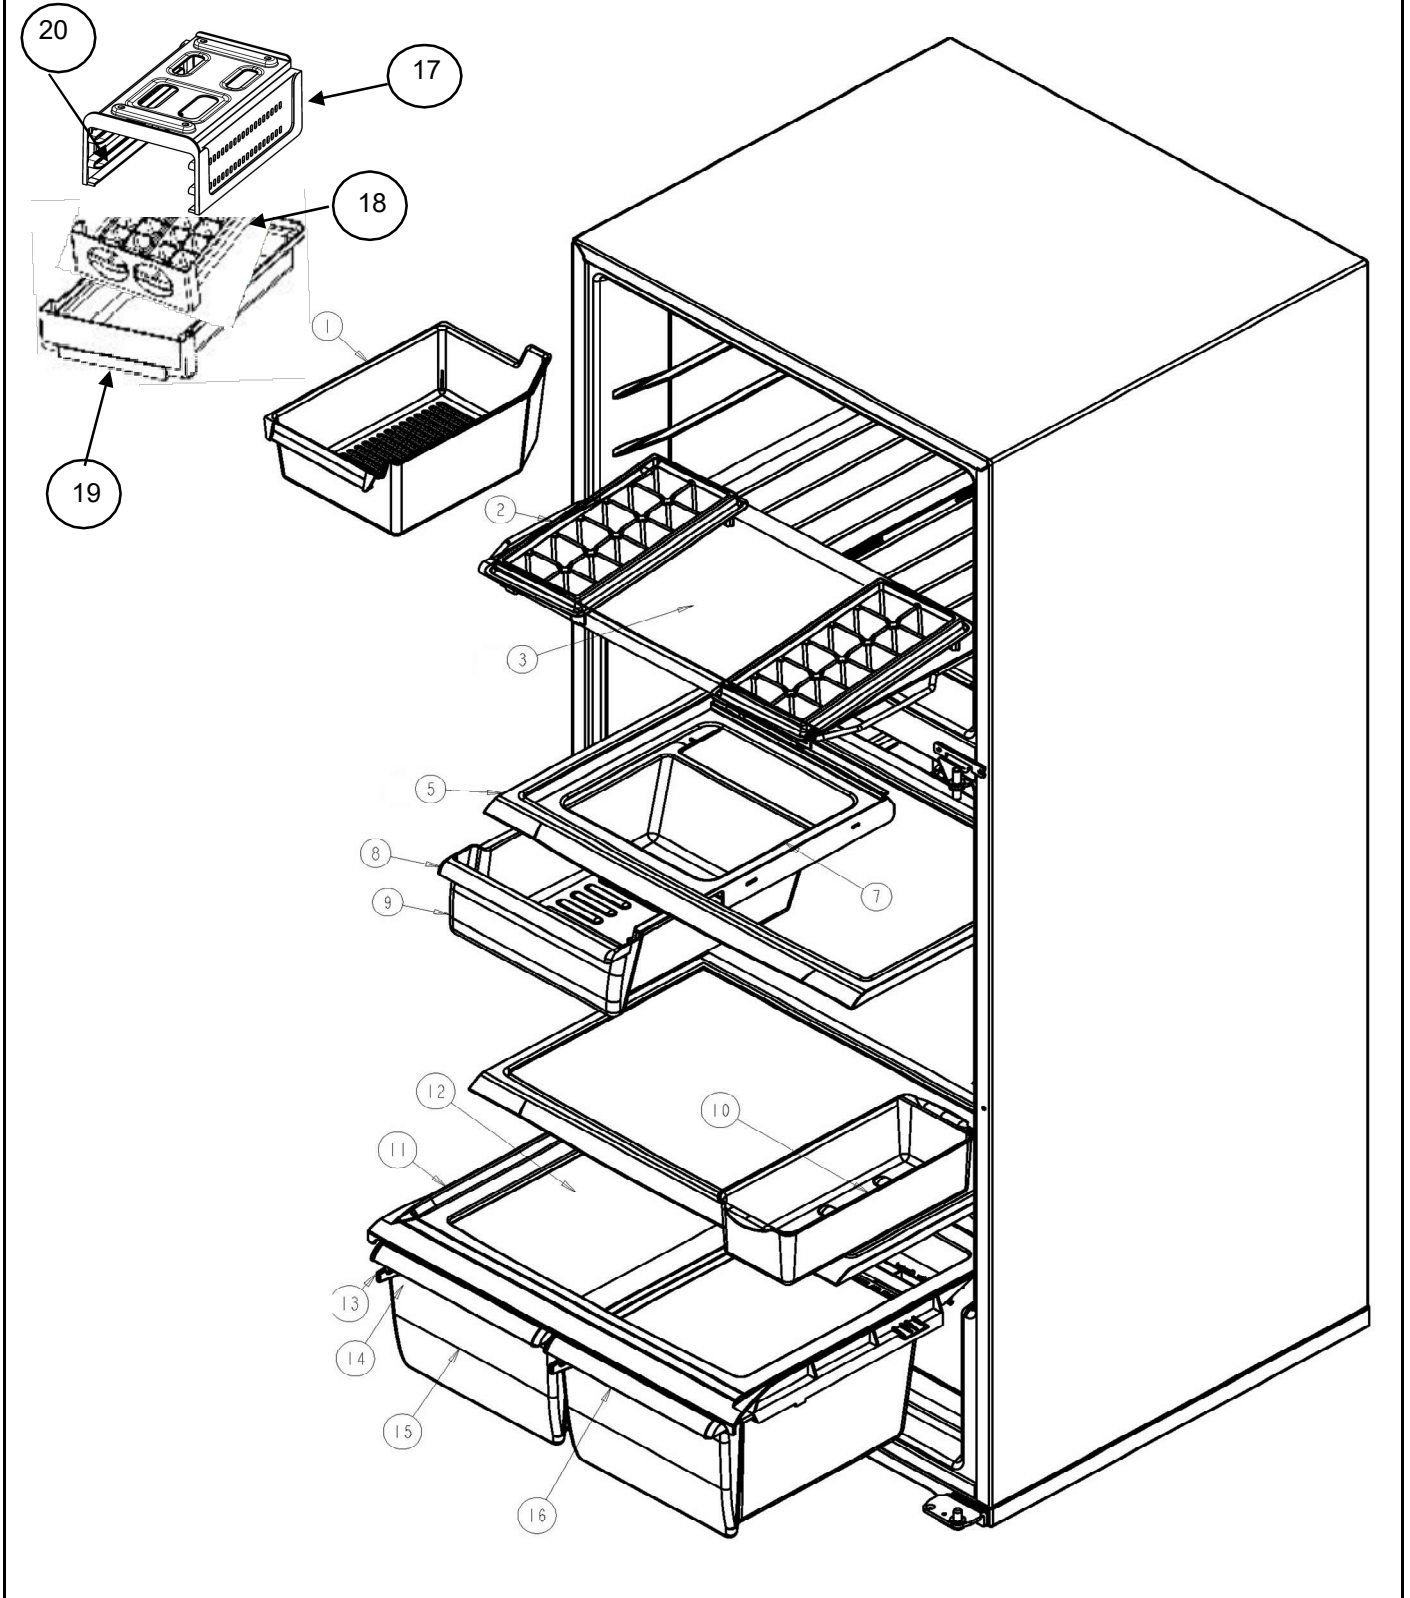

EXPLOSIONADO DE PARTES

REFRIGERADORES

Modelo:

8WRT16YADSA00

REFRIGERADOR 8WRT16YADSA00

nd	Whirlpool
Capacity	16 p3
Color	Satina

Shelf Parts

REFRIGERADOR 8WRT16YADSA00

Brand		Whirlpool	
Capacity		16 p3	
Color		Satina	
Shelf Parts			
R e f	Descripción	C a n t	Numero de Parte
1	DRAWER FOR ICE CUBES	**	***
2	TRAY ICE	**	***
3	SHELF ASSY	1	2264804
✓	TRAY ICE SUPPORT	**	***
5	SHELF-SLIDE ASSY	2	2265762
7	HOLDER-MEAT PAN	1	2256601
8	TRIM-MEAT PAN	1	2265750
9	MEAT PAN ASSY	1	2265814
10	EGG-RACK	1	2265800
11	CRISPER COVER	1	2222031
12	GLASS,CRISPER COVER	1	2265802
13	BODY-HUMIDITY CONTROL	1	2212446
14	SLIDE-HUMIDITY	1	2176222
15	CRISPER PAN ASSY	2	2265813
✓	CRISPER PAN ASSY & HUMIDITY CONTROL	2	2265813
16	TRIM-CRISPER PAN	1	2265758
17	TWIST ICE SUPPORT	1	2265367
18	ICE-TRAY ASSY	1	2265635
19	PAN-ICE TRAY	1	2265627
20	SCREW	2	488208