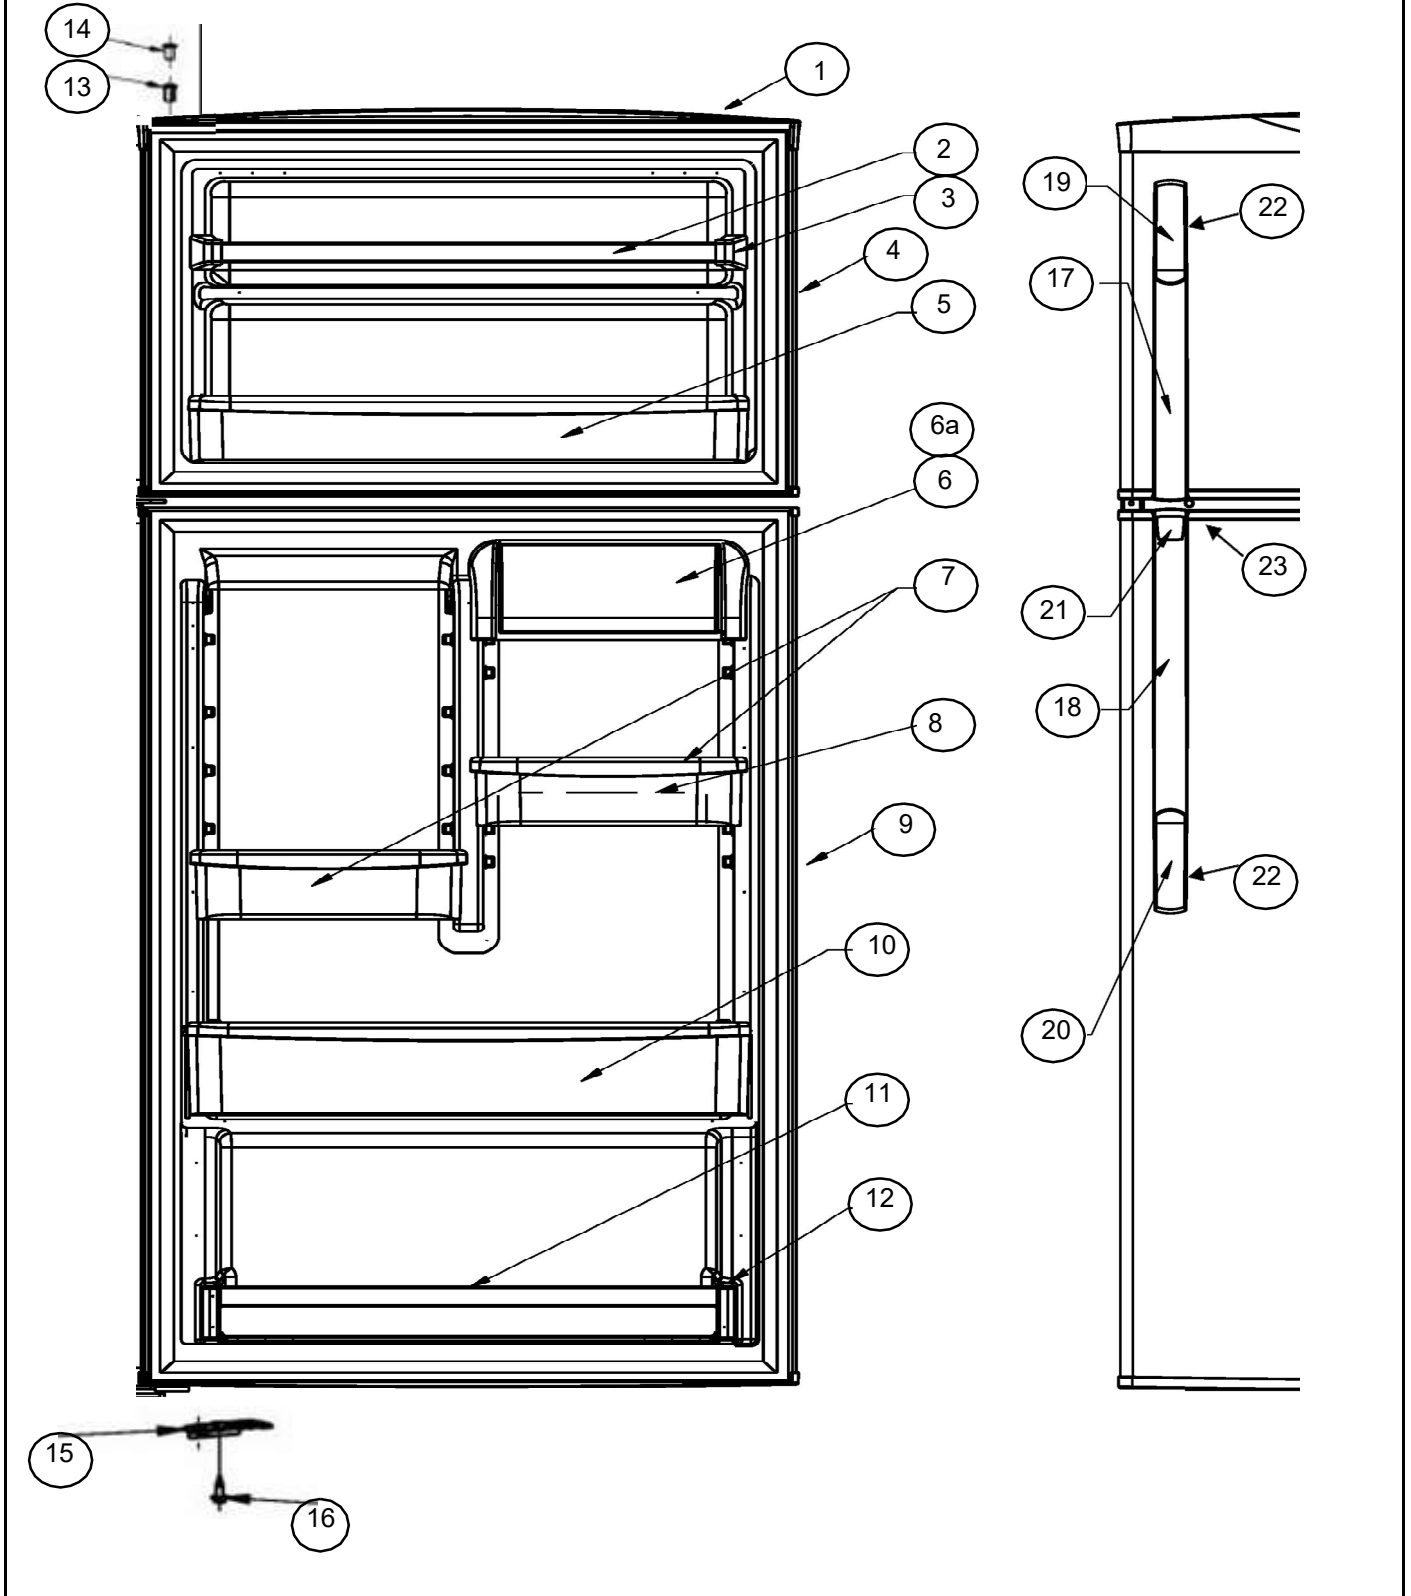

Brand		Whirlpool	
Capacity		16 p3	
Color		Satina	
Shelf Parts			
R e f	Descripción	C a n t	Numero de Parte
1	DRAWER FOR ICE CUBES	**	***
2	TRAY ICE	**	***
3	SHELF ASSY	1	2264804
✓	TRAY ICE SUPPORT	**	***
5	SHELF-SLIDE ASSY	2	2265762
7	HOLDER-MEAT PAN	1	2256601
8	TRIM-MEAT PAN	1	2265750
9	MEAT PAN ASSY	1	2265814
10	EGG-RACK	1	2265800
11	CRISPER COVER	1	2222031
12	GLASS,CRISPER COVER	1	2265802
13	BODY-HUMIDITY CONTROL	1	2212446
14	SLIDE-HUMIDITY	1	2176222
15	CRISPER PAN ASSY	2	2265813
✓	CRISPER PAN ASSY & HUMIDITY CONTROL	2	2265813
16	TRIM-CRISPER PAN	1	2265758
17	TWIST ICE SUPPORT	1	2265367
18	ICE-TRAY ASSY	1	2265635
19	PAN-ICE TRAY	1	2265627
20	SCREW	2	488208

REFRIGERADOR 8WRT16YADSA00

Brand		Whirlpool	
Capacity		16 p3	
Color		Satina	
Control Box Parts			
R e f	Descripción	C a n t	Numero de Parte
58	THERMOSTAT	1	2183403
59	RETAINER THERMOSTAT	1	1118680
60	CONTROL KNOB RETAINER	1	2165773
61	CONTROL KNOB	1	2202885

REFRIGERADOR 8WRT16YADSA00

nd
CapaCity
Color

Whirlpool
16 p3
Satina

Door Parts

REFRIGERADOR 8WRT16YADSA00

Brand		Whirlpool	
Capacity		16 p3	
Color		Satina	
Door Parts			
R e f	Descripción	C a n t	Numero de Parte
1	NAMEPLATE WHIRLPOOL	1	2255121
2	TRIM	**	***
3	RETAINER	**	***
4	DOOR ASSY-FIP RC	1	2264927L
5	COLLAR & TRIVET FC ASSY	2	2266692
6	UTILITY COMPARTMENT	1	2264921
6a	UTILITY COVER	1	2265751
7	COLLAR & BIN MOVABLE ASSY	3	2266690
8	EGG-RACK	1	2265800
9	DOOR ASSY-FIP,FC	1	2264925L
10	COLLAR & TRIVET RC ASSY	1	2266694
11	TRIM-SHELF DOOR	1	2265897
12	PLUG-TRIM	2	2156007
13	SLEEVE HINGE PIVOT	2	2179167
14	HOLE PLUG	3	941839
15	BRACKET-DOOR STOP	1	2189202
16	SCREW	2	8533904
17	HANDLE FC	1	2265619B
18	HANDLE RC-VERNE	1	2265622B
19	HANDLE FC-COVER	1	2265620C
20	HANDLE RC-COVER	1	2265623C
21	NAMEPLATE-HANDLE WHIRLPOOL	1	2266393
22	8-18 X .625 TR CR AB LSER	4	W10002730
23	END CAP	4	W10000090