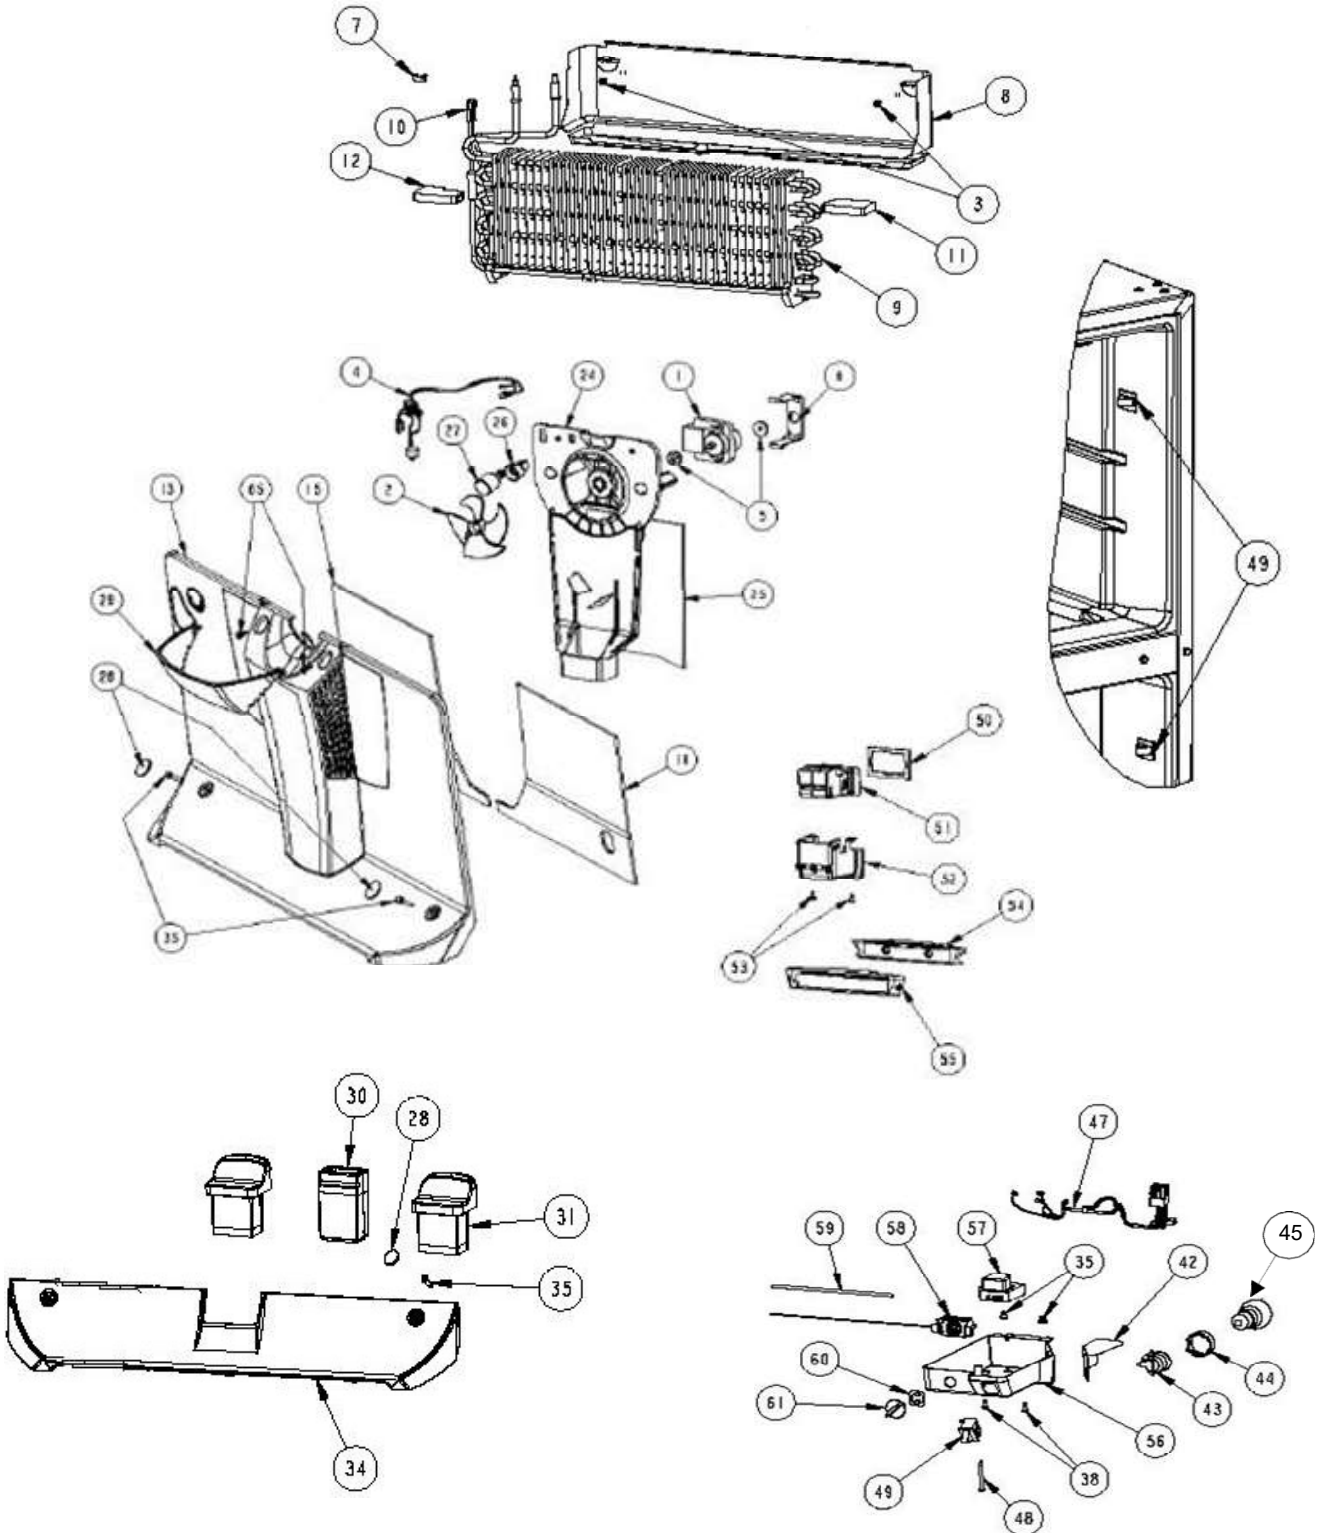

REFRIGERADOR 8WRT16YADSA00

nd	Whirlpool
capaCity	16 p3
Color	Satina

Control Box Parts