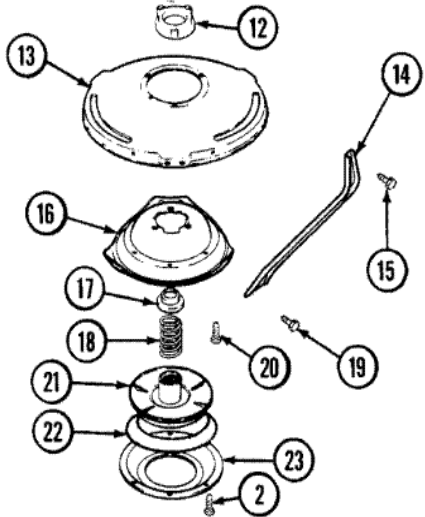

AAV2200AWW CUBIERTA

AAV2200AWW CUBIERTA

1	35-2026	LID (WHT) (DOOR) (S/P)
2	43-0057	ACTUATOR, DOOR SWITCH
3	25-7438	SCREW (S/P)
4	35-2045	PIN, HINGE
5	25-7893	SCREW (S/P)
6	35-2044	HINGE, LID
7	35-0581	BUMPER, DOOR (LID) (S/P)
8	35-2063	BUSHING, INSULATOR (S/P)
9	12001187	LID SWITCH ASSY.-W/LEADS
10	21001136	SCREW, SWITCH/HOUSING (S/P)
11	12001187	SWITCH, LID/DOOR SAFETY SPIN
12	21001135	HOUSING, LID SWITCH (S/P)
13	25-7878	CLIP
14	21001134	LEVER, LID SWITCH
15	21001602	TOP, CABINET (WHT) (S/P)
16	21001597	DISPENSER, BLEACH (S/P)
17	21001592	CORD, POWER (S/P)

AAV2200AWW TRANSMISION

AAV2200AWW TRANSMISION

1	25-7941	``O`` RING
2	21001065	SCREW, No.10-24X.50 HXNIBHD (S/P)
3	12002213	PULLEY, DRIVE
4	12002213	CAM REPLACEMENT KIT
5	21001533	SEAL NUT ASSEMBLY
6	35-2082	WASHER, 1.25ODX.530IDX.062
6	35-2132	WASHER, 1.25ODX.530IDX.032
7	21002237	BASKET HUB ASSEMBLY
8	25-7854	RING, RETAINING
9	21002237	HOUSING/BEARING ASSY.
10	35-2205	BEARING, SPIN
11	35-2007	CAP, DUST
12	35-2205	BEARING, SPIN
12	12001562	HOUSING/LWR.BEARING ASSY.
13	21001518	SUPPORT, TUB (S/P)
14	21001532	BRACE, TUB (S/P)
15	25-7895	SCREW, SUSP HSG TO LWR BRG ASY (S/P)
16	21001163	HOUSING, SUSPENSION (S/P)
17	35-2017	RETAINER, BRAKE SPRING
18	21001910	SPRING, BRAKE
19	25-7930	SCREW 5/16-18X3/4 (S/P)
20	21001509	SCREW, HIGH PERFORMANCE PLASTIC (S/P)
21	35-2948	BRAKE ROTOR & LINING ASSY
22	21002026	SNUBBER
23	35-6918	STATOR, BRAKE
24	12002213	THRUST BEARING KIT
25	21001867	TRANS. ASSY.(W/O SEAL/BEARING)
26	21002237	TUB SEAL ASSEMBLY
27	33-7224N	TUB SEAL/HUB ASSY (HT TRANS)
28	207843	SEAL, TRANSMISSION HOUSING(LIP)