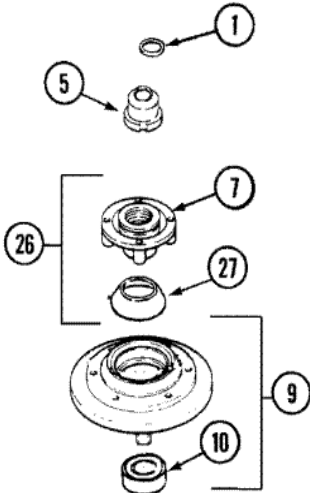

AAV2200AWW CUBIERTA

AAV2200AWW CUBIERTA

1	35-2026	LID (WHT) (DOOR) (S/P)
2	43-0057	ACTUATOR, DOOR SWITCH
3	25-7438	SCREW (S/P)
4	35-2045	PIN, HINGE
5	25-7893	SCREW (S/P)
6	35-2044	HINGE, LID
7	35-0581	BUMPER, DOOR (LID) (S/P)
8	35-2063	BUSHING, INSULATOR (S/P)
9	12001187	LID SWITCH ASSY.-W/LEADS
10	21001136	SCREW, SWITCH/HOUSING (S/P)
11	12001187	SWITCH, LID/DOOR SAFETY SPIN
12	21001135	HOUSING, LID SWITCH (S/P)
13	25-7878	CLIP
14	21001134	LEVER, LID SWITCH
15	21001602	TOP, CABINET (WHT) (S/P)
16	21001597	DISPENSER, BLEACH (S/P)
17	21001592	CORD, POWER (S/P)

AAV2200AWW TRANSMISION

AAV2200AWW TRANSMISION

1	25-7941	``O`` RING
2	21001065	SCREW, No.10-24X.50 HXNIBHD (S/P)
3	12002213	PULLEY, DRIVE
4	12002213	CAM REPLACEMENT KIT
5	21001533	SEAL NUT ASSEMBLY
6	35-2082	WASHER, 1.25ODX.530IDX.062
6	35-2132	WASHER, 1.25ODX.530IDX.032
7	21002237	BASKET HUB ASSEMBLY
8	25-7854	RING, RETAINING
9	21002237	HOUSING/BEARING ASSY.
10	35-2205	BEARING, SPIN
11	35-2007	CAP, DUST
12	35-2205	BEARING, SPIN
12	12001562	HOUSING/LWR.BEARING ASSY.
13	21001518	SUPPORT, TUB (S/P)
14	21001532	BRACE, TUB (S/P)
15	25-7895	SCREW, SUSP HSG TO LWR BRG ASY (S/P)
16	21001163	HOUSING, SUSPENSION (S/P)
17	35-2017	RETAINER, BRAKE SPRING
18	21001910	SPRING, BRAKE
19	25-7930	SCREW 5/16-18X3/4 (S/P)
20	21001509	SCREW, HIGH PERFORMANCE PLASTIC (S/P)
21	35-2948	BRAKE ROTOR & LINING ASSY
22	21002026	SNUBBER
23	35-6918	STATOR, BRAKE
24	12002213	THRUST BEARING KIT
25	21001867	TRANS. ASSY.(W/O SEAL/BEARING)
26	21002237	TUB SEAL ASSEMBLY
27	33-7224N	TUB SEAL/HUB ASSY (HT TRANS)
28	207843	SEAL, TRANSMISSION HOUSING(LIP)