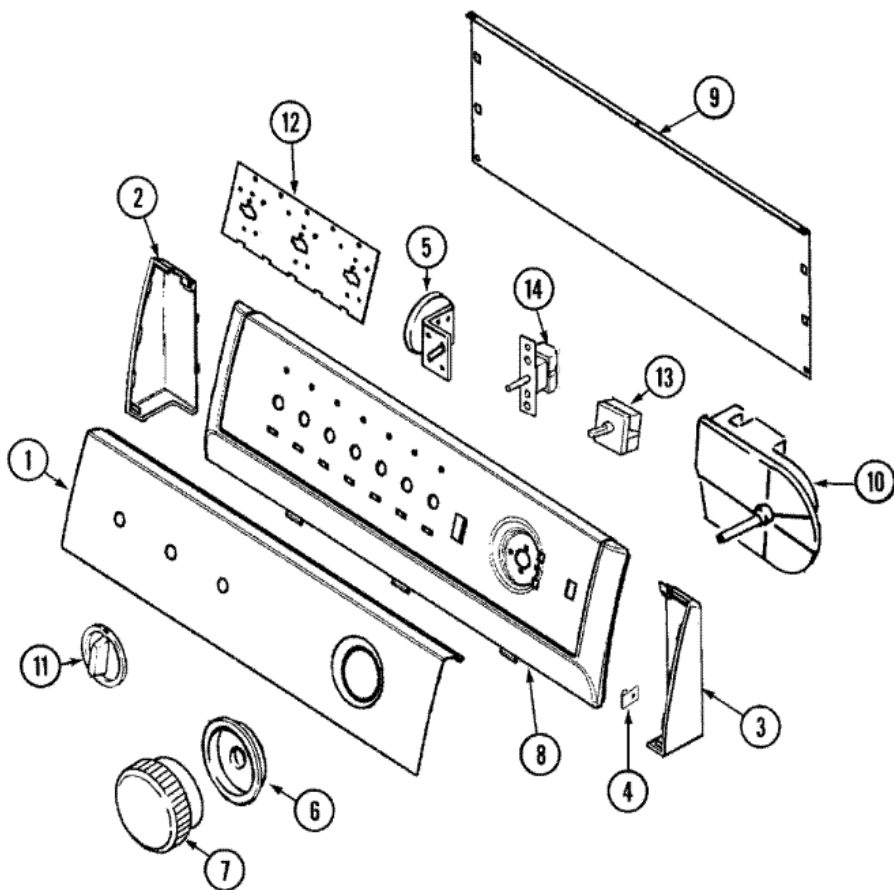

Distribuidor Autorizado

SurteRápido.com

Venta de Refacciones
Electrodomesticas

AAV2200AWW TABLERO