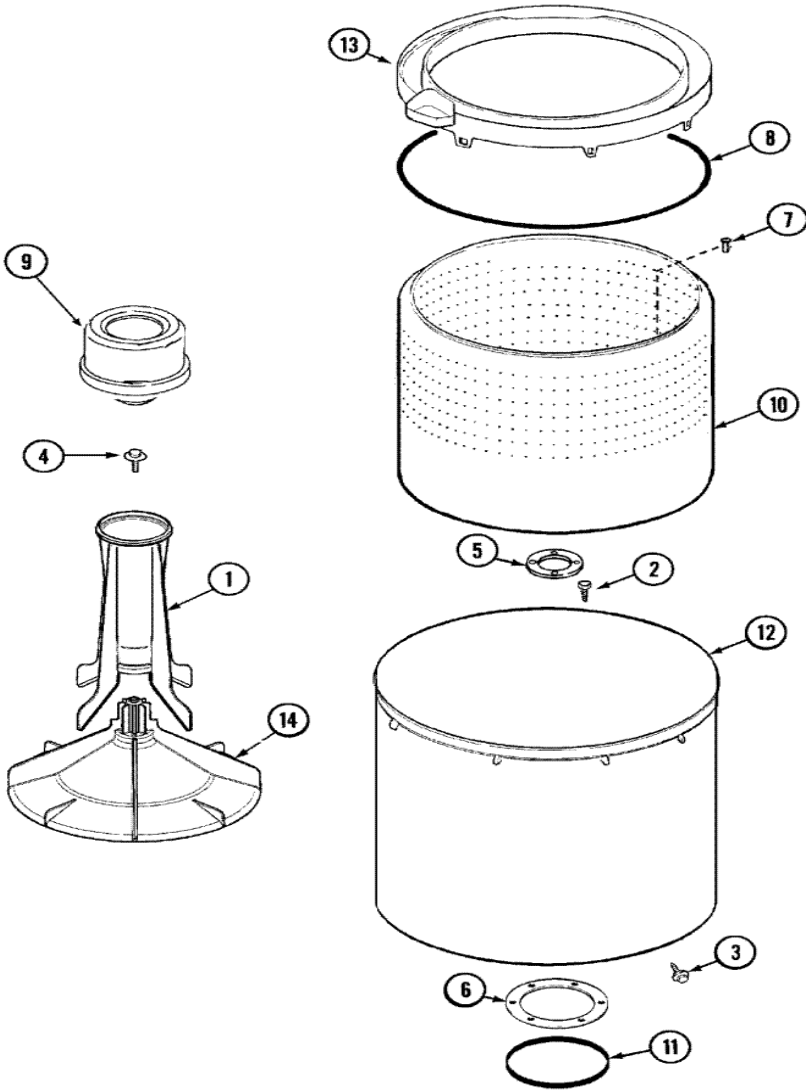

AAV2200AWW TRANSMISION

AAV2200AWW TRANSMISION

1	25-7941	``O`` RING
2	21001065	SCREW, No.10-24X.50 HXNIBHD (S/P)
3	12002213	PULLEY, DRIVE
4	12002213	CAM REPLACEMENT KIT
5	21001533	SEAL NUT ASSEMBLY
6	35-2082	WASHER, 1.25ODX.530IDX.062
6	35-2132	WASHER, 1.25ODX.530IDX.032
7	21002237	BASKET HUB ASSEMBLY
8	25-7854	RING, RETAINING
9	21002237	HOUSING/BEARING ASSY.
10	35-2205	BEARING, SPIN
11	35-2007	CAP, DUST
12	35-2205	BEARING, SPIN
12	12001562	HOUSING/LWR.BEARING ASSY.
13	21001518	SUPPORT, TUB (S/P)
14	21001532	BRACE, TUB (S/P)
15	25-7895	SCREW, SUSP HSG TO LWR BRG ASY (S/P)
16	21001163	HOUSING, SUSPENSION (S/P)
17	35-2017	RETAINER, BRAKE SPRING
18	21001910	SPRING, BRAKE
19	25-7930	SCREW 5/16-18X3/4 (S/P)
20	21001509	SCREW, HIGH PERFORMANCE PLASTIC (S/P)
21	35-2948	BRAKE ROTOR & LINING ASSY
22	21002026	SNUBBER
23	35-6918	STATOR, BRAKE
24	12002213	THRUST BEARING KIT
25	21001867	TRANS. ASSY.(W/O SEAL/BEARING)
26	21002237	TUB SEAL ASSEMBLY
27	33-7224N	TUB SEAL/HUB ASSY (HT TRANS)
28	207843	SEAL, TRANSMISSION HOUSING(LIP)

AAV2200AWW TINA

AAV2200AWW TINA

1	21001521	TOP, AGITATOR
2	21001510	SCREW (S/P)
3	25-7953	SCREW (S/P)
4	25-7948	SCREW, AGITATOR RETENTION (S/P)
5	35-3685	GASKET, BASKET TO CENTERPOST (S/P)
6	35-3686	GASKET, TUB TO HOUSING (S/P)
7	25-7967	SCREW, SHOULDER (S/P)
8	35-2328	SEAL, TUB TOP
9	21001905	DISPENSER, FABRIC (ONE PIECE)
10	21001529	BASKET ASSEMBLY (PLASTIC) (S/P)
11	35-2978	SEAL, TUB/HOUSING (S/P)
12	35-3700	TUB ASSEMBLY (PLASTIC) (S/P)
13	21001531	TOP, TUB (PLASTIC)
14	21001530	BASE, AGITATOR