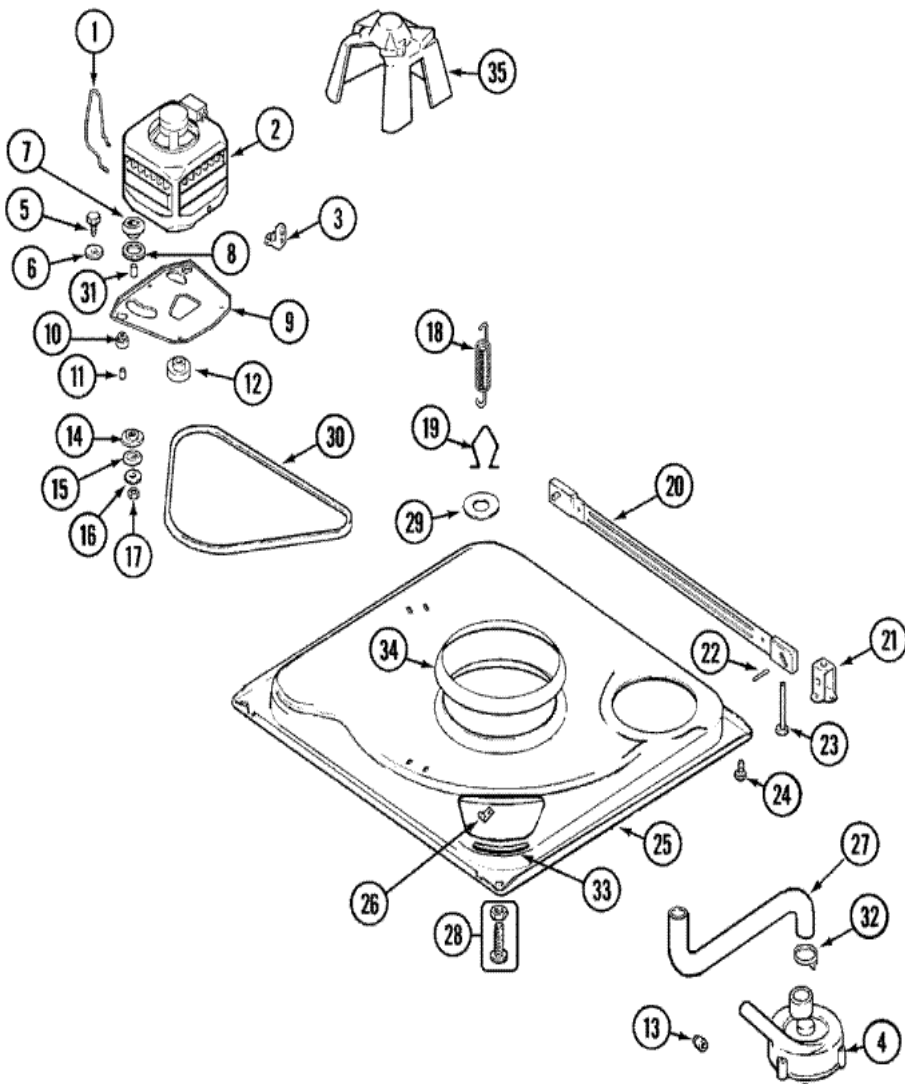

Distribuidor Autorizado

SurteRápido.com

Venta de Refacciones
Electrodomesticas

AAV2200AWW BASE

AAV2200AWW BASE

1	22004376	SPRING, MOTOR PIVOT
2	21001632	MOTOR (120V 50/60HZ)
3	21001486	SLIDE, FOOT (S/P)
4	21001906	PUMP ASSY (COMPLETE)
6	25-7834	WASHER (S/P)
7	33-9946	ISOLATOR, MOTOR
8	35-3570	WASHER, MOTOR PIVOT (S/P)
9	21001783	PLATE, MOTOR
10	35-3646	ISOLATOR, MOTOR PLATE (S/P)
11	25-7831	SPACER (S/P)
12	21001836	PULLEY, MOTOR (60 HZ)
12	25-7117	SET SCREW (S/P)
13	35-2344	RESTRICTOR, FLOW (S/P)
14	35-3571	SLIDE, MOTOR PIVOT (S/P)
15	33-9967	WASHER, MOTOR ISOLATOR (S/P)
16	25-7047	WASHER, FLAT (S/P)
17	21002009	NUT, MOTOR PLATE ASY TO MOTOR (S/P)
18	21001598	SPRING, SUSPENSION
19	21001166	HOOK, SUSPENSION SPRING
20	21001881	BAR, STABILIZER (WITH GUIDE)
21	35-2046	BRACKET, STABILIZER
22	35-2052	PIN, STABILIZER
23	22004469	FOOT PAD ASSY. (REAR)
25	12002701	BASE (S/P)
26	25-7845	SPEEDNUT (S/P)
27	21001915	HOSE, TUB TO PUMP
28	35-3507	FOOT & PAD ASSY
30	21352320	BELT, DRIVE
31	25-7830	SPACER
33	35-2065	PAD, MOTOR PLATE (S/P)
34	21002026	SNUBBER
35	22002721	SHIELD, MOTOR (S/P)