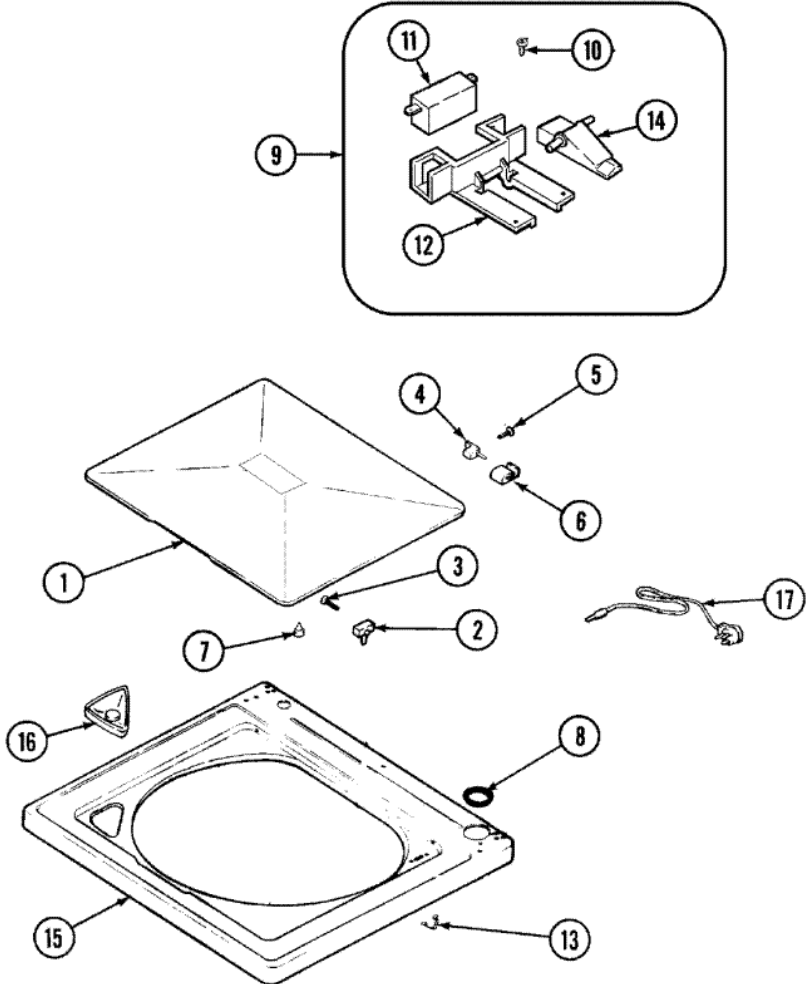

Distribuidor Autorizado

SurteRápido.com

Venta de Refacciones
Electrodomesticas

AAV2200AWW TABLERO

AAV2200AWW TABLERO

1	21001633	PANEL, CONTROL (S/P)
2	25-3092	SCREW (S/P)
2	21001547	ENDCAP, PANEL (RT-WHT) (S/P)
3	25-3092	SCREW (S/P)
3	21001546	ENDCAP, PANEL (LT-WHT) (S/P)
4	25-7851	SPEEDCLIP, END CAP TO TOP (S/P)
5	21001741	SWITCH, WATER LEVEL
5	25-3092	SCREW (S/P)
6	21001520	SKIRT, TIMER KNOB (WHT)
7	21001526	KNOB, TIMER (WHT)
8	21001552	FRAME (WHT), CONTROL PANEL (S/P)
9	25-3092	SCREW (S/P)
9	21001527	SHIELD, REAR (BACK PANEL) (S/P)
9	25-3457	SCREW, SEMS (S/P)
9	25-7933	RETAINING RING (S/P)
10	21001561	TIMER
10	25-3092	SCREW (S/P)
11	21001544	KNOB, SELECTOR (WHT) (S/P)
12	31001193	SPACER, CONTROL SHIELD (S/P)
12	21001603	SHIELD, CONTROL (3 POS.) (S/P)
13	31001190	SWITCH, TWO POSITION ROTARY (S/P)
14	21001226	SWITCH, WATER TEMP. 4 POSITION (S/P)
15	21001725	MANUAL, USE & CARE (SPAN) (S/P)
15	21001643	MANUAL, USE & CARE (S/P)

AAV2200AWW CUBIERTA

AAV2200AWW CUBIERTA

1	35-2026	LID (WHT) (DOOR) (S/P)
2	43-0057	ACTUATOR, DOOR SWITCH
3	25-7438	SCREW (S/P)
4	35-2045	PIN, HINGE
5	25-7893	SCREW (S/P)
6	35-2044	HINGE, LID
7	35-0581	BUMPER, DOOR (LID) (S/P)
8	35-2063	BUSHING, INSULATOR (S/P)
9	12001187	LID SWITCH ASSY.-W/LEADS
10	21001136	SCREW, SWITCH/HOUSING (S/P)
11	12001187	SWITCH, LID/DOOR SAFETY SPIN
12	21001135	HOUSING, LID SWITCH (S/P)
13	25-7878	CLIP
14	21001134	LEVER, LID SWITCH
15	21001602	TOP, CABINET (WHT) (S/P)
16	21001597	DISPENSER, BLEACH (S/P)
17	21001592	CORD, POWER (S/P)