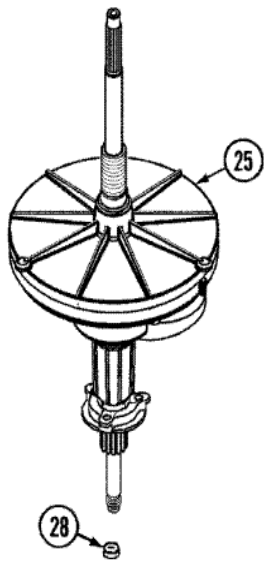

AAV2200AWW CUBIERTA

AAV2200AWW CUBIERTA

1	35-2026	LID (WHT) (DOOR) (S/P)
2	43-0057	ACTUATOR, DOOR SWITCH
3	25-7438	SCREW (S/P)
4	35-2045	PIN, HINGE
5	25-7893	SCREW (S/P)
6	35-2044	HINGE, LID
7	35-0581	BUMPER, DOOR (LID) (S/P)
8	35-2063	BUSHING, INSULATOR (S/P)
9	12001187	LID SWITCH ASSY.-W/LEADS
10	21001136	SCREW, SWITCH/HOUSING (S/P)
11	12001187	SWITCH, LID/DOOR SAFETY SPIN
12	21001135	HOUSING, LID SWITCH (S/P)
13	25-7878	CLIP
14	21001134	LEVER, LID SWITCH
15	21001602	TOP, CABINET (WHT) (S/P)
16	21001597	DISPENSER, BLEACH (S/P)
17	21001592	CORD, POWER (S/P)

AAV2200AWW TRANSMISION

AAV2200AWW TRANSMISION

1	25-7941	``O`` RING
2	21001065	SCREW, No.10-24X.50 HXNIBHD (S/P)
3	12002213	PULLEY, DRIVE
4	12002213	CAM REPLACEMENT KIT
5	21001533	SEAL NUT ASSEMBLY
6	35-2082	WASHER, 1.25ODX.530IDX.062
6	35-2132	WASHER, 1.25ODX.530IDX.032
7	21002237	BASKET HUB ASSEMBLY
8	25-7854	RING, RETAINING
9	21002237	HOUSING/BEARING ASSY.
10	35-2205	BEARING, SPIN
11	35-2007	CAP, DUST
12	35-2205	BEARING, SPIN
12	12001562	HOUSING/LWR.BEARING ASSY.
13	21001518	SUPPORT, TUB (S/P)
14	21001532	BRACE, TUB (S/P)
15	25-7895	SCREW, SUSP HSG TO LWR BRG ASY (S/P)
16	21001163	HOUSING, SUSPENSION (S/P)
17	35-2017	RETAINER, BRAKE SPRING
18	21001910	SPRING, BRAKE
19	25-7930	SCREW 5/16-18X3/4 (S/P)
20	21001509	SCREW, HIGH PERFORMANCE PLASTIC (S/P)
21	35-2948	BRAKE ROTOR & LINING ASSY
22	21002026	SNUBBER
23	35-6918	STATOR, BRAKE
24	12002213	THRUST BEARING KIT
25	21001867	TRANS. ASSY.(W/O SEAL/BEARING)
26	21002237	TUB SEAL ASSEMBLY
27	33-7224N	TUB SEAL/HUB ASSY (HT TRANS)
28	207843	SEAL, TRANSMISSION HOUSING(LIP)