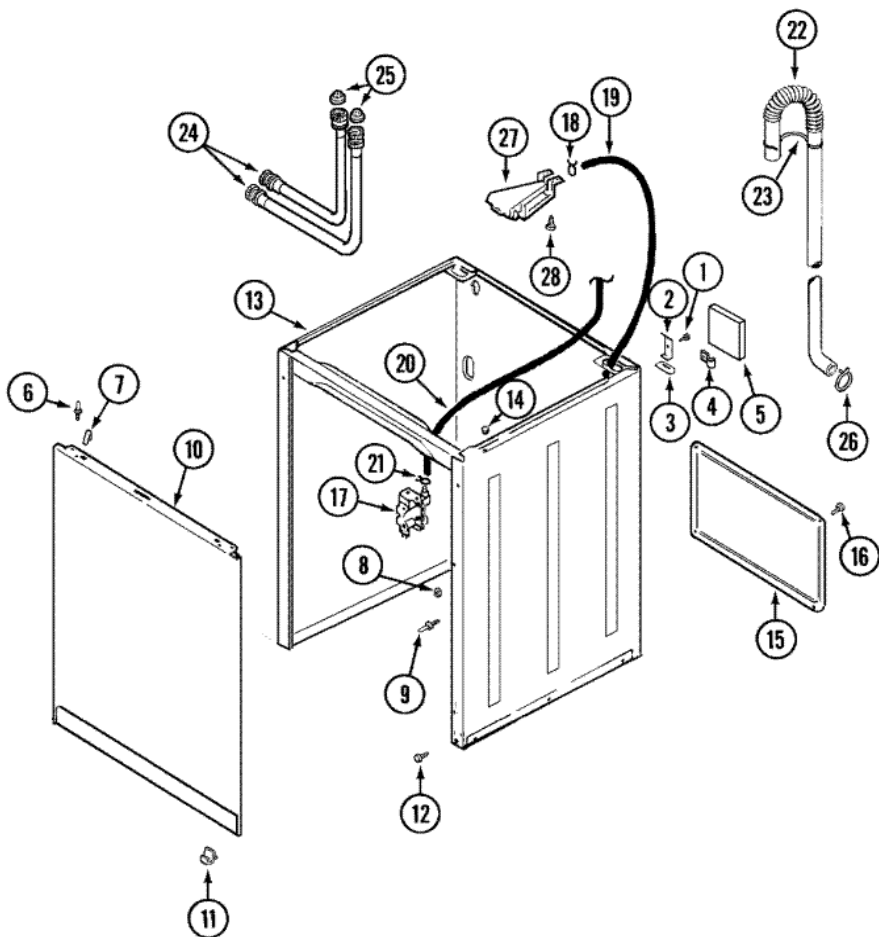

Distribuidor Autorizado

SurteRápido.com

Venta de Refacciones
Electrodomesticas

AAV2200AWW GABINETE

AAV2200AWW GABINETE

2	35-2846	HINGE, CABINET TOP
3	35-4128	PAD, HINGE
4	31001320	CLIP, WIRING (S/P)
5	35-0706	DESCONTINUADO
6	53-0643	PIN, LOCATOR (S/P)
7	25-7220	CLIP, CABINET TOP (S/P)
8	25-0224	NUT, LOCATOR PIN (S/P)
9	53-0643	PIN, LOCATOR (S/P)
9	53-0200	SLEEVE, LOCATOR PIN (S/P)
10	35-2084	PANEL, FRONT (WHT)
11	53-0120	CLIP, FRONT PANEL
11	25-7732	SCREW (S/P)
12	35-4129	BUMPER, CABINET (S/P)
13	21001871	CABINET ASSY. (WHT) (S/P)
14	33-2653	BUMPER, CABINET (S/P)
15	21001871	SHIELD, REAR(NLA, ORDER CAB KIT) (S/P)
16	25-7732	SCREW (S/P)
17	35-2374N	VALVE, WATER (120V) (S/P)
18	25-7867	CLAMP (S/P)
19	12002749	HOSE, FLUME/DIVERTER (RUBBER) (S/P)
20	21001748	HOSE, PRESSURE SWITCH (S/P)
21	596669	CLAMP, PRESSURE SWITCH HOSE (S/P)
22	21001872	HOSE, DRAIN (CUFF)
23	22003814	RETAINER (S/P)
24	89503	HOSE, 4" INLET
25	33-4264N	STRAINER & WASHER KIT (S/P)
26	27001223	CLAMP, DISCHARGE HOSE (S/P)
27	21001760	FLUME, WATER INLET
28	25-3092	SCREW (S/P)
29	25-7048	WASHER (S/P)
30	21001464	COUPLING, ADAPTOR (S/P)