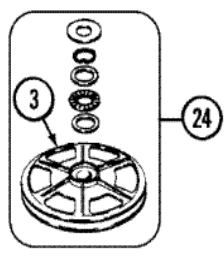

AAV2200AWW CUBIERTA

AAV2200AWW CUBIERTA

1	35-2026	LID (WHT) (DOOR) (S/P)
2	43-0057	ACTUATOR, DOOR SWITCH
3	25-7438	SCREW (S/P)
4	35-2045	PIN, HINGE
5	25-7893	SCREW (S/P)
6	35-2044	HINGE, LID
7	35-0581	BUMPER, DOOR (LID) (S/P)
8	35-2063	BUSHING, INSULATOR (S/P)
9	12001187	LID SWITCH ASSY.-W/LEADS
10	21001136	SCREW, SWITCH/HOUSING (S/P)
11	12001187	SWITCH, LID/DOOR SAFETY SPIN
12	21001135	HOUSING, LID SWITCH (S/P)
13	25-7878	CLIP
14	21001134	LEVER, LID SWITCH
15	21001602	TOP, CABINET (WHT) (S/P)
16	21001597	DISPENSER, BLEACH (S/P)
17	21001592	CORD, POWER (S/P)

AAV2200AWW TRANSMISION

AAV2200AWW TRANSMISION

1	25-7941	``O`` RING
2	21001065	SCREW, No.10-24X.50 HXNIBHD (S/P)
3	12002213	PULLEY, DRIVE
4	12002213	CAM REPLACEMENT KIT
5	21001533	SEAL NUT ASSEMBLY
6	35-2082	WASHER, 1.25ODX.530IDX.062
6	35-2132	WASHER, 1.25ODX.530IDX.032
7	21002237	BASKET HUB ASSEMBLY
8	25-7854	RING, RETAINING
9	21002237	HOUSING/BEARING ASSY.
10	35-2205	BEARING, SPIN
11	35-2007	CAP, DUST
12	35-2205	BEARING, SPIN
12	12001562	HOUSING/LWR.BEARING ASSY.
13	21001518	SUPPORT, TUB (S/P)
14	21001532	BRACE, TUB (S/P)
15	25-7895	SCREW, SUSP HSG TO LWR BRG ASY (S/P)
16	21001163	HOUSING, SUSPENSION (S/P)
17	35-2017	RETAINER, BRAKE SPRING
18	21001910	SPRING, BRAKE
19	25-7930	SCREW 5/16-18X3/4 (S/P)
20	21001509	SCREW, HIGH PERFORMANCE PLASTIC (S/P)
21	35-2948	BRAKE ROTOR & LINING ASSY
22	21002026	SNUBBER
23	35-6918	STATOR, BRAKE
24	12002213	THRUST BEARING KIT
25	21001867	TRANS. ASSY.(W/O SEAL/BEARING)
26	21002237	TUB SEAL ASSEMBLY
27	33-7224N	TUB SEAL/HUB ASSY (HT TRANS)
28	207843	SEAL, TRANSMISSION HOUSING(LIP)