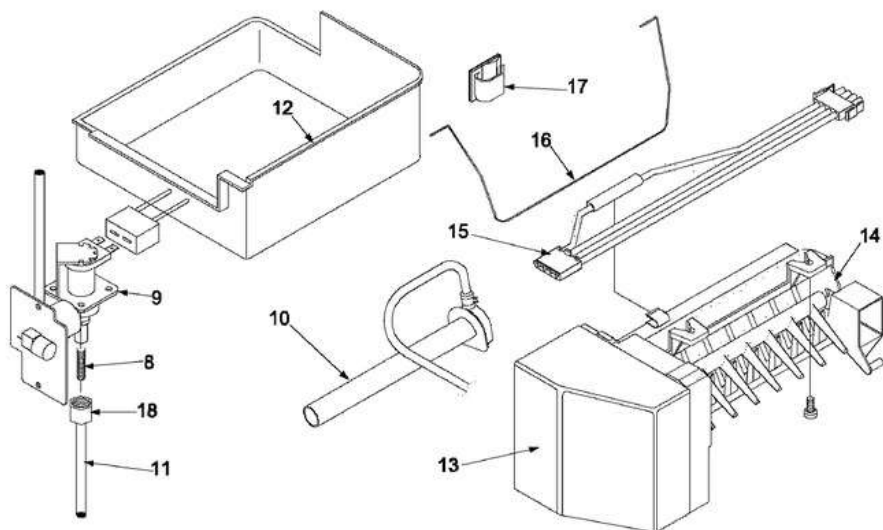

31	12002497	Gear, Spur (Replaces: 67004215)
32	12002497	Gear (Replaces: 67004430)
33	W10280613	Cradle, Basket (Replaces: 67004015)
34	67006425	Screw, Sm (Replaces: M0238616)
35	12646501	Rack, Ice Tray
36	10972101	Spacer, Ice Rack
37	67006908	Screw (Replaces: M0230919)
37	67006908	Screw
28A	12002500	Adapter (Replaces: 67004218)
33A	W10280608	Cradle, A1:C46Basket (Replaces: 67004014)

ABB2227DES

ABB2227DES

1	627843	Ejector, Ice (Replaces: 95101-1)
2	628356	Inlet, Water (Replaces: 95100-1)
3	2182124	Stripper, Ice (Replaces: 95102-1)
4	2315522	Retainer, Thermostat (Replaces: 95104-1)
5	2256087	Bracket, Module & Heater (Replaces: 95107-1)
6	2195914	Support, Module Housing (Replaces: 95103-1)
7	681249	Screw (Replaces: 95106-1)
8	M0104106	Clip
9	67003753	Valve, Water (Replaces: 67001241)
10	W10137519	Elbow, Fill Tube (Replaces: 10463201)
11	B5705315	Tube, Plastic (Replaces: B5705323)
12	67001255	Pan, Ice
13	W10289690	Cover, Ice Maker (Replaces: 10519807)
14	D7824706Q	Ice Maker
15	D7813010	Harness, Ice Makerx (Replaces: 67001489)
16	67004028	Arm, Im Shutoff
17	W10833902	Clamp, Tube (Replaces: M0108105)
18	489128	Screw, Bracket (Replaces: 95108-1)
NI	681390	Screw (Replaces: M0251015)
NI	M0114003	Clip, Speed
NI	67001258	Retainer, Tube
NI	A3223101	Insert, Plastic Tube