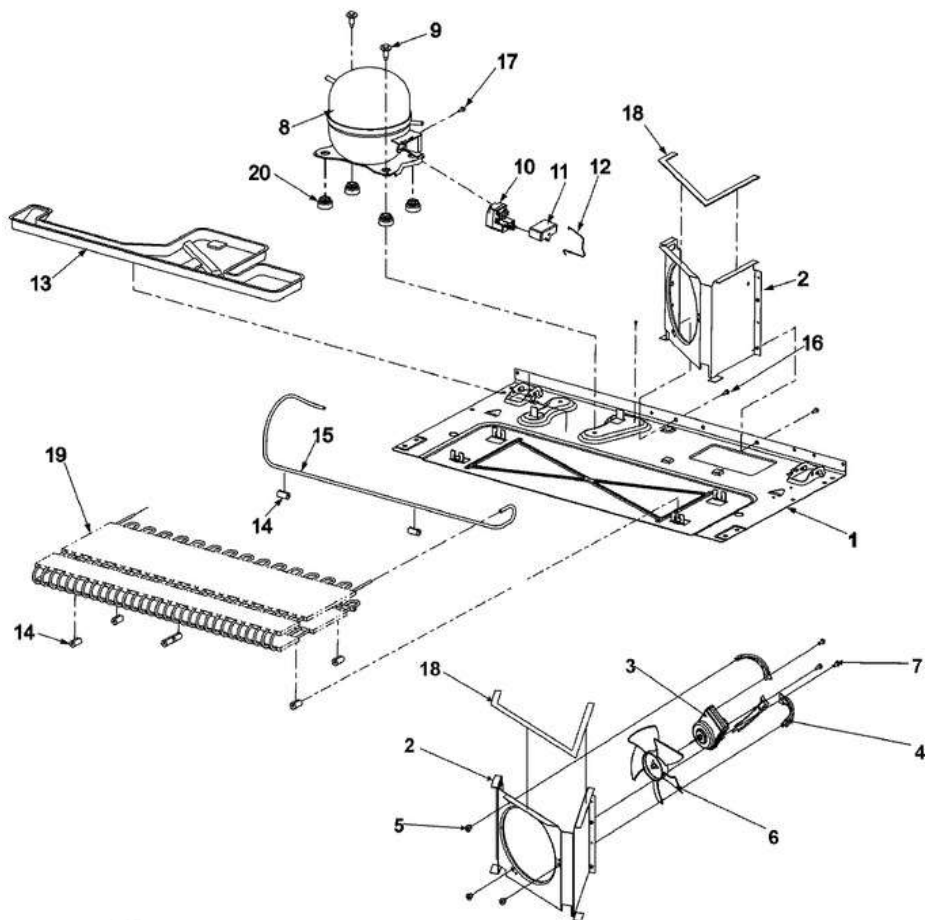

ABB2227DES

SPEED NUT
SUPPLIED WITH
MOTOR

ABB2227DES

1	12591403	Basepan, Machine Compartment (Replaces: 67001089)
1	12591403	Basepan, Machine Compartment (Replaces: 67005744)
2	67001090	Shroud, Condenser Fan
3	W10239053	Motor, Condenser Fan (Replaces: 67004432)
3	833697	Motor, Condenser Fan (Replaces: 10884507)
4	67003354	Bracket, Condenser Motor
4	67004953	Bracket, Cond Motor
5	61004743	Grommet, Bracket
6	W10156818	Blade, Cond Fan (Replaces: 67004952)
6	12587601	Blade, Cond Fan
7	67004954	Screw
7	M0223816	Screw, Tr
8	W10160407	Compressor, Tpg1370yxa (Replaces: 67003762)
9	M0221523	Screw, Shldr
10	W10613606	Overload/relay W/capacitor (Replaces: 67003764)
11	W10613606	Capacitor W/overload Relay (Replaces: 67005562)
11	65889-4	Capacitor (Replaces: C8931612)
12	12576801	Strap, Bale
12	67007052	Clip, Capacitor
13	12477402	Pan, Drain (Replaces: 67001091)
14	67005680	Grommet, Condenser (Replaces: 12578601)
15	12866902	Tube, Discharge (Replaces: 67004262)
16	67006425	Screw, Sm
16	67006425	Screw, Sm (Replaces: M0238616)
17	M0231604	Screw, Tf
17	67006433	Screw
18	854334	Seal (Replaces: 61003210)
19	67006132	Condenser (Replaces: 67004263)
20	67003493	Grommet, Compressor
NI	67005069	Harness, Mc (Replaces: 67003823)
NI	67005251	Harness, Mc