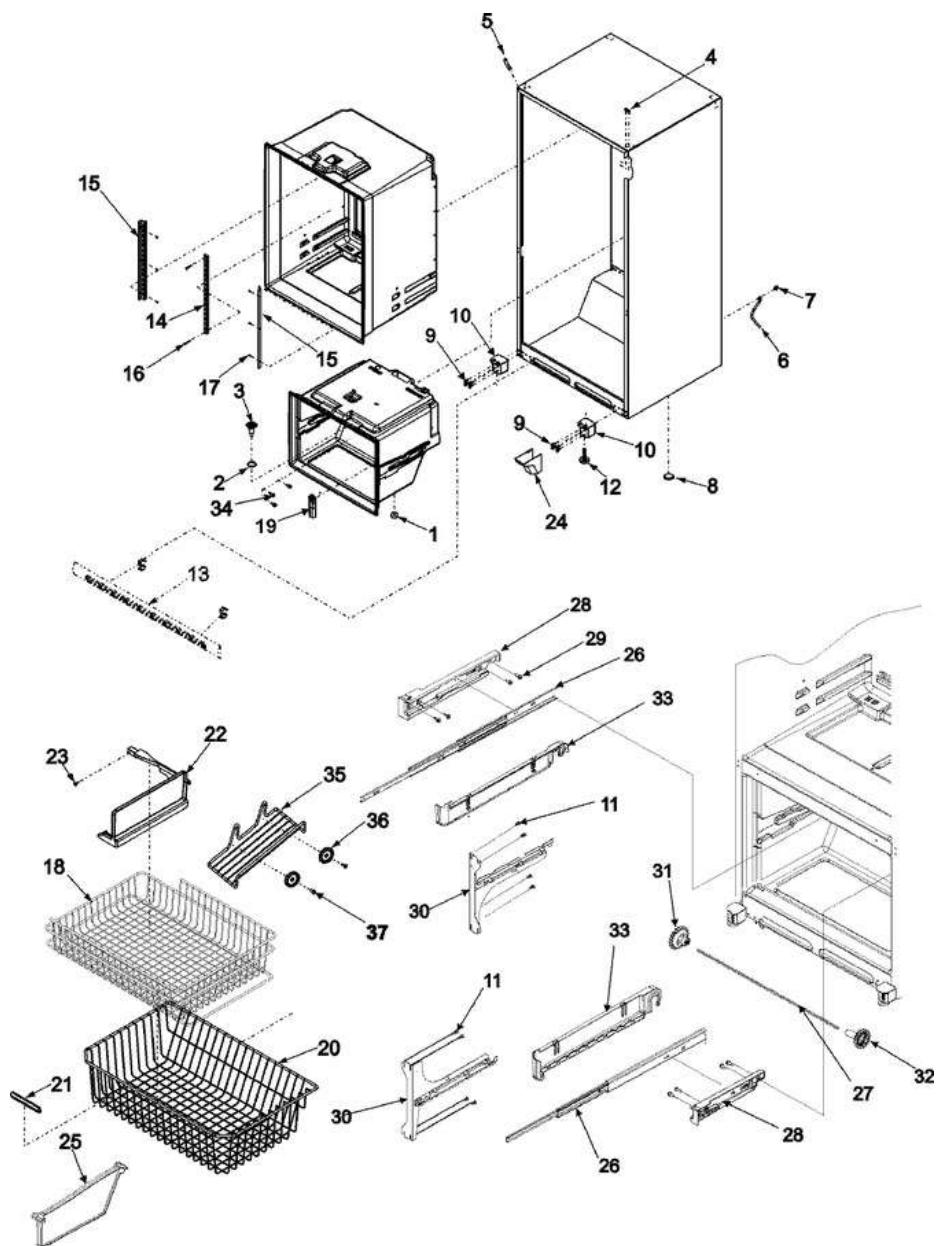

ABB2227DES

ABB2227DES

1	B8381501	Gasket, Drain Tube
2	M0500703	Seal, O Ring
3	W10815413	Funnel, Drain (Replaces: D7753903)
4	A4539607	Pop Rivet
5	67003485	Cover, Corner
6	67001066	Tube, Drain
7	67001067	Clip, Drain Tube
8	A3076901	Plug-button
9	67006491	Screw, Bottom Hinge (Replaces: 67003858)
9	67006564	Screw, Sm/hex
10	W10215663	Hinge, Bottom E-ct (Replaces: 67001238)
10	12906303WD	Bracket, Foot Cabinet (Replaces: 67007174)
11	98165	Screw, Sm (Replaces: M0211018)
12	W11177593	Brake, Foot (Replaces: 10354001)
13	67003843	Toe Grille Assy
14	67001073	Ladder, Center
15	67001317	Ladder, Sides
16	4391961	Screw (Replaces: M0231425)
16	W10709795	Screw (Replaces: 67006360)
17	67006425	Screw, Sm (Replaces: M0238642)
17	67006425	Screw, Sm (Replaces: 67006400)
18	67004986	Basket, Upper (Replaces: 67002918)
19	67003924	Cover, Fz Thermistor
20	13016002	Basket, Freezer (Replaces: 67004260)
21	10508506	Handle, Basket/shelf
22	67004127	Divider, Basket
23	W10856125	Screw (Replaces: 67001310)
24	12561901B	Cover, Lwr Hinge
25	67006644	Divider, Basket (Replaces: 67004064)
26	W10120018	Slide, Drawer (Replaces: 67006607)
26	12002683	Slide, Drawer (Replaces: 67004065)
27	W10802331	Shaft, Rack (Replaces: 67004261)
28	12002500	Adapter (Replaces: 67004217)
29	489474	Screw 1`` (Replaces: M0211021)
30	12812502WD	Bracket, Drawer Slide (Replaces: 67004013)
30	12812501WD	Bracket, Drawer Slide (Replaces: 67004012)

31	12002497	Gear, Spur (Replaces: 67004215)
32	12002497	Gear (Replaces: 67004430)
33	W10280613	Cradle, Basket (Replaces: 67004015)
34	67006425	Screw, Sm (Replaces: M0238616)
35	12646501	Rack, Ice Tray
36	10972101	Spacer, Ice Rack
37	67006908	Screw (Replaces: M0230919)
37	67006908	Screw
28A	12002500	Adapter (Replaces: 67004218)
33A	W10280608	Cradle, A1:C46Basket (Replaces: 67004014)