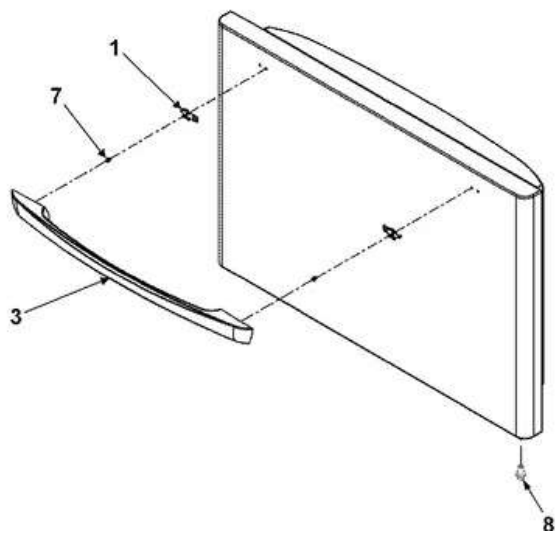

NI	67003931	Harness, Evap Heater
NI	67003426	Thermostat, Defrost
NI	12001937	Thermostat Kit

ABB2227DES

ABB2227DES

1	67006852	Clip,handle Butterfly (Replaces: 12723002)
2	12658924SQ	Door Assy., Frz. Foam (Replaces: 67004366)
3	67004959	Handle, Assembly (Replaces: 67003919)
3	67003876	Card, Handle Release
4	W10436250	Gasket, Fz Door (Replaces: 67003555)
5	A3080001	Plug, Button
6	12991101	Screw, Sm Hex Head (Replaces: 67006408)
6	12991101	Screw, Sm (Replaces: M0210816)
7	67006197	Screw,hi/lo (Replaces: 12990202)
7	67004838	Plug, Button (Replaces: 67001016)
8	67003639	Closure, Door