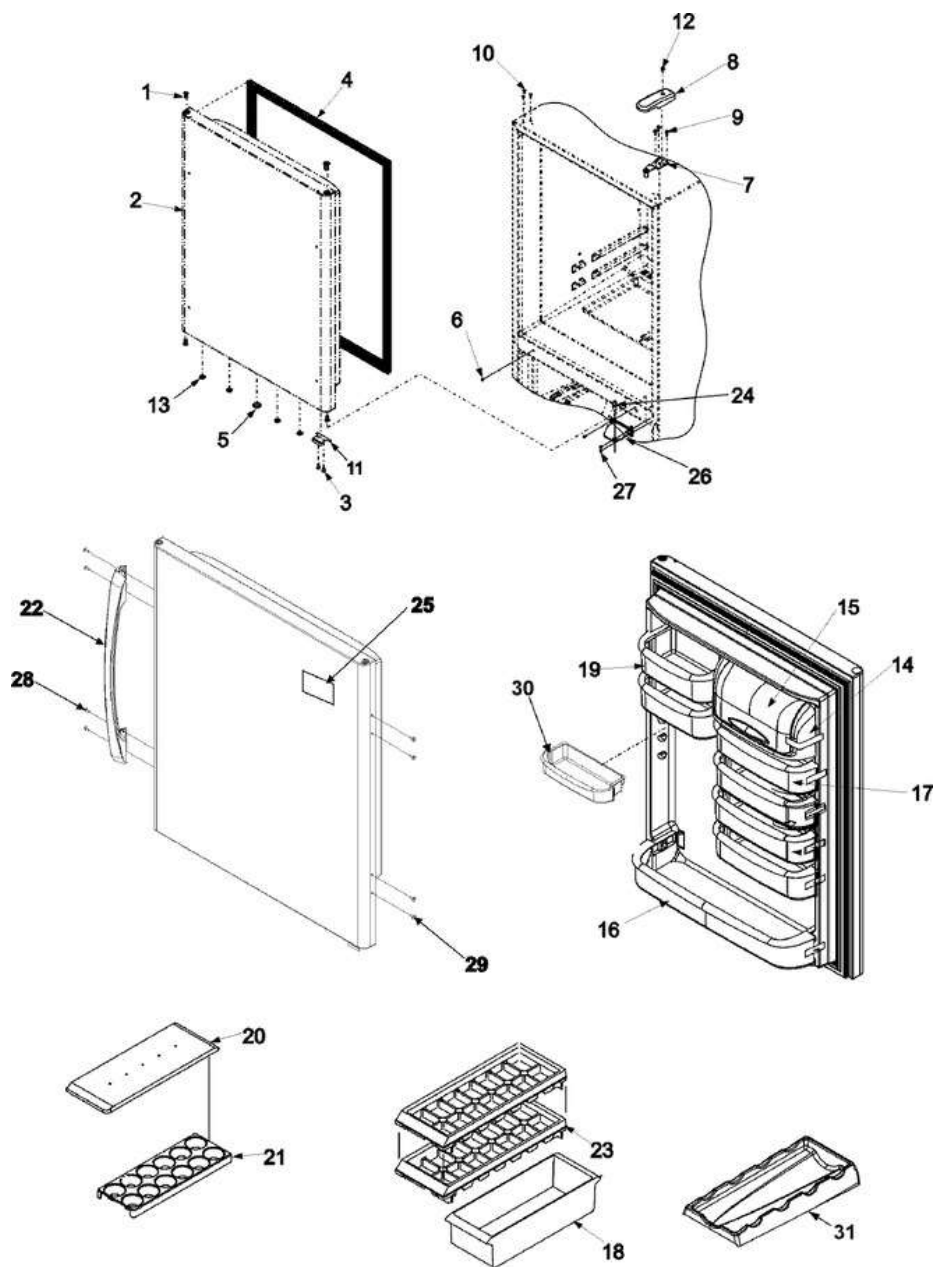

ABB2227DES

ABB2227DES

1	67004978	Bushing, Door (Replaces: 67003369)
2	12658530SQ	Door Assy., Ref. Foam (Replaces: 67004362)
3	98165	Screw (Replaces: 67006287)
3	W10348409	Screw, Mounting (Replaces: M0211533)
4	W10436248	Gasket, Ref Door (Replaces: 67003553)
5	A3080001	Plug, Button
6	489349	Screw, Tf (Replaces: M0239730)
7	12566606ED	Hinge, Top (Replaces: 67001011)
8	67001012	Cover, Top Hinge
9	489349	Screw (Replaces: 67006303)
9	R9800670	Screw, Tf (Replaces: M0238731)
10	12246608	Plug, Top Hinge Button (Replaces: M0310731)
11	67003780	Stop, Door
12	8281196	Screw-mach (Replaces: M0202327)
13	67004838	Plug, Button (Replaces: 67001016)
14	67001279	Tray, Dairy
15	12744905	Dairy Assy (Replaces: 67003819)
16	67001019	Retainer, Door (Replaces: 67001280)
17	W10450022	Gripper, Bucket (Replaces: 67003212)
17	W10371193	Bucket, Ref Dr (Replaces: 67003775)
17	W10371193	Bucket Assy, Ref. (Replaces: 67003770)
18	10423131	Bin, Utility
19	67004449	Bucket, Ref Dr Short
20	10436404	Lid, Utility
21	10436506	Tray, Egg
22	67003876	Card, Handle Release
22	12846104S	Handle Assy Ref Dr (Replaces: 67004450)
23	841180A	Tray, Ice (Replaces: 67001205)
24	67006642	Pin, Center Hinge (Replaces: 67002734)
25	Y12528501	Nameplate
26	12607104ED	Hinge, Center (Replaces: 67001167)
27	67006380	Screw, T. F. (Replaces: M0226233)
28	67006197	Screw,hi/lo (Replaces: 12990202)
28	67006806	Screw (Replaces: 67004049)
29	12246610	Plug, Handle Hole (Replaces: 12246606)
30	67004469	Bucket, Ref Dr Short
31	67001656	Trivet, Bottle