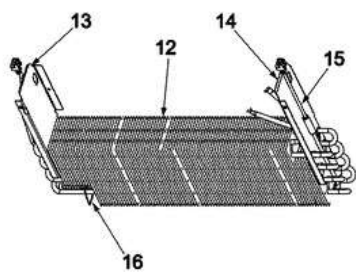

ABB2227DES

ABB2227DES

1	W10175909	Grille, Fz Airxx (Replaces: 67001079)
2	W10292802	Tray, Drip E-ct (Replaces: 67001080)
3	10623002	Clip, Evaporator
4	12226105	Cover, Evaporator (Replaces: 67003936)
4	W10308415	Cover, Evap 33`` (Replaces: 67005872)
5	W11159742	Gasket (Replaces: 67001776)
6	71003131	Bolt, Roller Adj (Replaces: 12606102)
7	12580304	Roller Bracket Assy (Replaces: 67002227)
8	67006425	Screw, Sm (Replaces: M0238616)
8	67006425	Screw, Sm
9	W10709798	Screw (Replaces: 67006573)
9	M0260242	Screw, Tf
10	12002355	Thermistor Kit
11	B2150504	Drier
12	12001919	Kit, Evaporator
13	12225601	Dam, Left Return (Replaces: 67001083)
14	67001084	Dam, Right Return
15	67001794	Heater, Defrost
16	10428101	Clip, Evap Heater
17	67002777	Shroud, Evap Fan
18	W10128551	Motor, Evap Fan (Replaces: 67003636)
19	67005633	Clip, Evap Motor
19	67005633	Clip (Replaces: 67003083)
20	67002780	Grommet, Fan Motor
20	12732802	Grommet, Fan Motor
21	2169142	Fan, Evaporator (Replaces: 12217201)
22	W10856123	Gasket, Foam (Replaces: 67001291)
23	12456801V	Bracket, Roller (Replaces: 12456801)
24	M0286708	Nut, Speed
25	10450603	Roller (Replaces: 10450602)
26	M1205302	Rivet
27	10547003	Clip, Drier
27	10547002	Clip, Drier
28	W10709801	Screw, Self Drill (Replaces: 67002525)
28	33001882	Screw (Replaces: 67006737)
29	10093320	Screw, Adjusting (Replaces: 67004684)