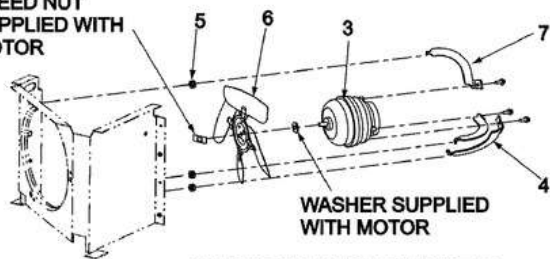

ABB2227DES

SPEED NUT
SUPPLIED WITH
MOTOR

ABB2227DES

1	12591403	Basepan, Machine Compartment (Replaces: 67001089)
1	12591403	Basepan, Machine Compartment (Replaces: 67005744)
2	67001090	Shroud, Condenser Fan
3	W10239053	Motor, Condenser Fan (Replaces: 67004432)
3	833697	Motor, Condenser Fan (Replaces: 10884507)
4	67003354	Bracket, Condenser Motor
4	67004953	Bracket, Cond Motor
5	61004743	Grommet, Bracket
6	W10156818	Blade, Cond Fan (Replaces: 67004952)
6	12587601	Blade, Cond Fan
7	67004954	Screw
7	M0223816	Screw, Tr
8	W10160407	Compressor, Tpg1370yxa (Replaces: 67003762)
9	M0221523	Screw, Shldr
10	W10613606	Overload/relay W/capacitor (Replaces: 67003764)
11	W10613606	Capacitor W/overload Relay (Replaces: 67005562)
11	65889-4	Capacitor (Replaces: C8931612)
12	12576801	Strap, Bale
12	67007052	Clip, Capacitor
13	12477402	Pan, Drain (Replaces: 67001091)
14	67005680	Grommet, Condenser (Replaces: 12578601)
15	12866902	Tube, Discharge (Replaces: 67004262)
16	67006425	Screw, Sm
16	67006425	Screw, Sm (Replaces: M0238616)
17	M0231604	Screw, Tf
17	67006433	Screw
18	854334	Seal (Replaces: 61003210)
19	67006132	Condenser (Replaces: 67004263)
20	67003493	Grommet, Compressor
NI	67005069	Harness, Mc (Replaces: 67003823)
NI	67005251	Harness, Mc