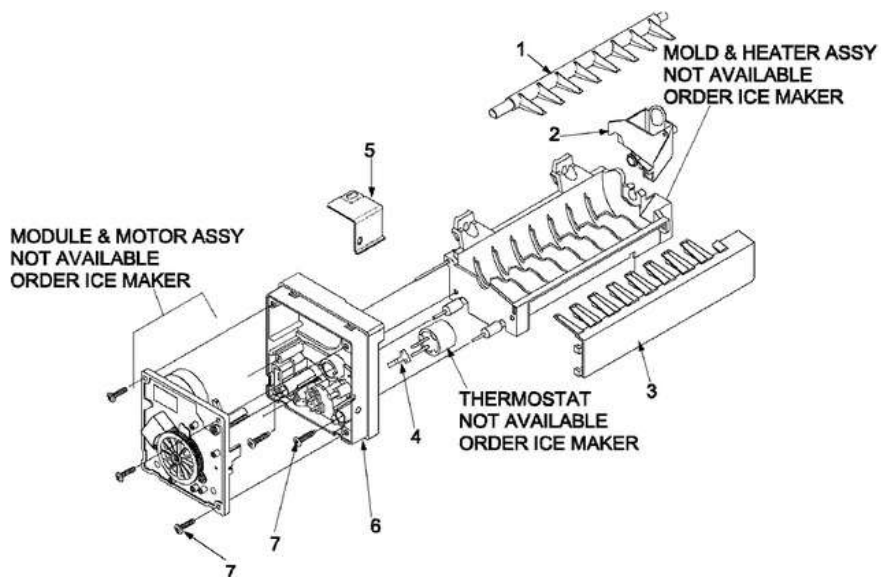

ABB2227DES

ABB2227DES

1	627843	Ejector, Ice (Replaces: 95101-1)
2	628356	Inlet, Water (Replaces: 95100-1)
3	2182124	Stripper, Ice (Replaces: 95102-1)
4	2315522	Retainer, Thermostat (Replaces: 95104-1)
5	2256087	Bracket, Module & Heater (Replaces: 95107-1)
6	2195914	Support, Module Housing (Replaces: 95103-1)
7	681249	Screw (Replaces: 95106-1)
8	M0104106	Clip
9	67003753	Valve, Water (Replaces: 67001241)
10	W10137519	Elbow, Fill Tube (Replaces: 10463201)
11	B5705315	Tube, Plastic (Replaces: B5705323)
12	67001255	Pan, Ice
13	W10289690	Cover, Ice Maker (Replaces: 10519807)
14	D7824706Q	Ice Maker
15	D7813010	Harness, Ice Makerx (Replaces: 67001489)
16	67004028	Arm, Im Shutoff
17	W10833902	Clamp, Tube (Replaces: M0108105)
18	489128	Screw, Bracket (Replaces: 95108-1)
NI	681390	Screw (Replaces: M0251015)
NI	M0114003	Clip, Speed
NI	67001258	Retainer, Tube
NI	A3223101	Insert, Plastic Tube