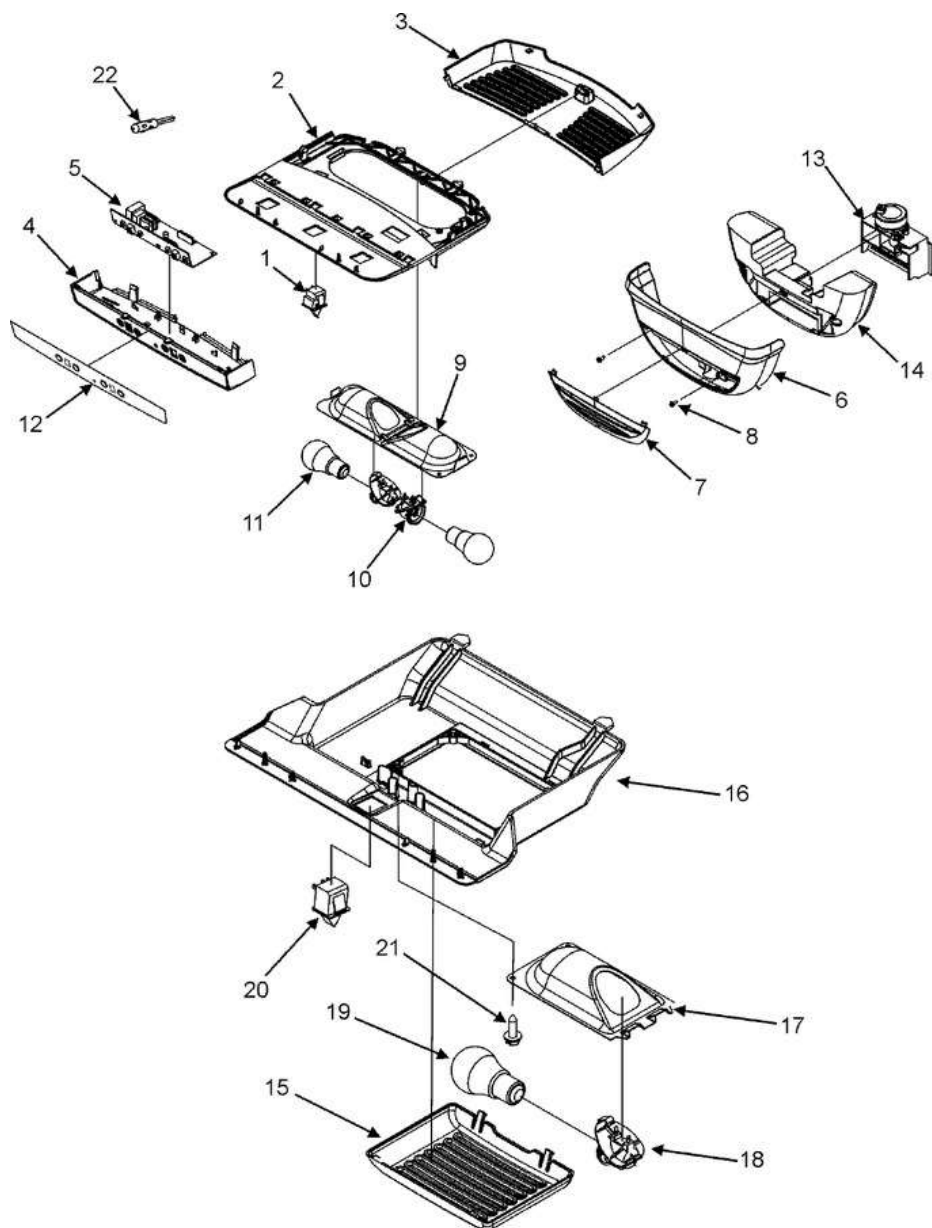

ABB2227DES

ABB2227DES

1	WPC3680310	Switch, Light (Replaces: C3680310)
2	Y67003896	Module, Light
3	WP67003897	Cover, Ref Light (Replaces: 67003897)
4	WPW10464769	Module, Ref Control (Replaces: 67003898)
5	WPW10503278	Control Board Kit (Replaces: 12002445)
6	WP12806701	Cover, Damper (Replaces: 67003899)
7	67003900	Insert, Damper Cover
8	WP400021-1	Screw (Replaces: M0213132)
9	12806601	Housing, Light (Replaces: 67003901)
10	WPW10134764	Socket, Light (Replaces: Y12570701)
11	8009	Bulb, Light 40 W (Replaces: A0282812)
11	8009	Bulb, Light (Replaces: 67003883)
12	67004279	Overlay, Control
13	W10196393	Damper, Elec Control (Replaces: 67006116)
13	67003903	Control, Damper
14	67003904	Insulation, Damper Control
15	67003905	Cover, Fz Light
16	67003906	Module, Fz Control
17	67001035	Housing, Light
18	W10134764	Socket, Light (Replaces: Y12570701)
19	8009	Bulb, Light 40 W
19	8009	Bulb, Light (Replaces: 67003883)
20	12002646	Switch, Light/intrlk (Replaces: 12466101)
21	W10139210	Screw, Tc (Replaces: M0226528)
22	12002355	Thermistor Kit
NI	67006094	Harness, Fz Module
NI	W10422363	Harness, Ff Control (Replaces: 67004033)
NI	67003908	Harness, Fz Module