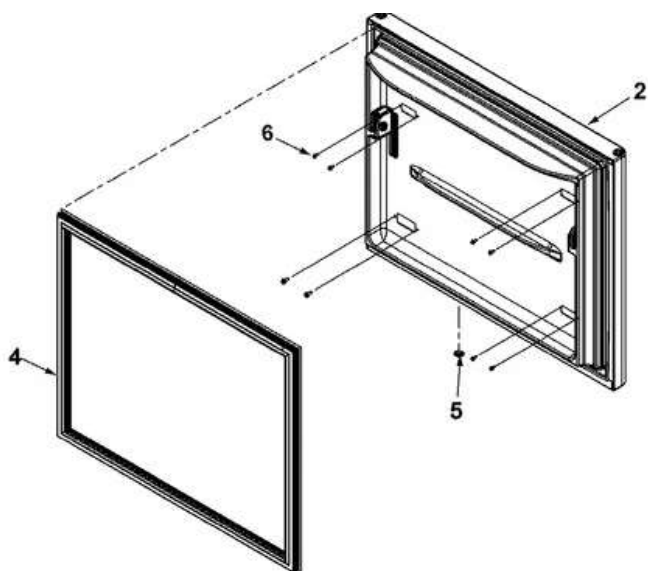

NI	67003931	Harness, Evap Heater
NI	67003426	Thermostat, Defrost
NI	12001937	Thermostat Kit

ABB2227DES

ABB2227DES

1	67006852	Clip,handle Butterfly (Replaces: 12723002)
2	12658924SQ	Door Assy., Frz. Foam (Replaces: 67004366)
3	67004959	Handle, Assembly (Replaces: 67003919)
3	67003876	Card, Handle Release
4	W10436250	Gasket, Fz Door (Replaces: 67003555)
5	A3080001	Plug, Button
6	12991101	Screw, Sm Hex Head (Replaces: 67006408)
6	12991101	Screw, Sm (Replaces: M0210816)
7	67006197	Screw,hi/lo (Replaces: 12990202)
7	67004838	Plug, Button (Replaces: 67001016)
8	67003639	Closure, Door