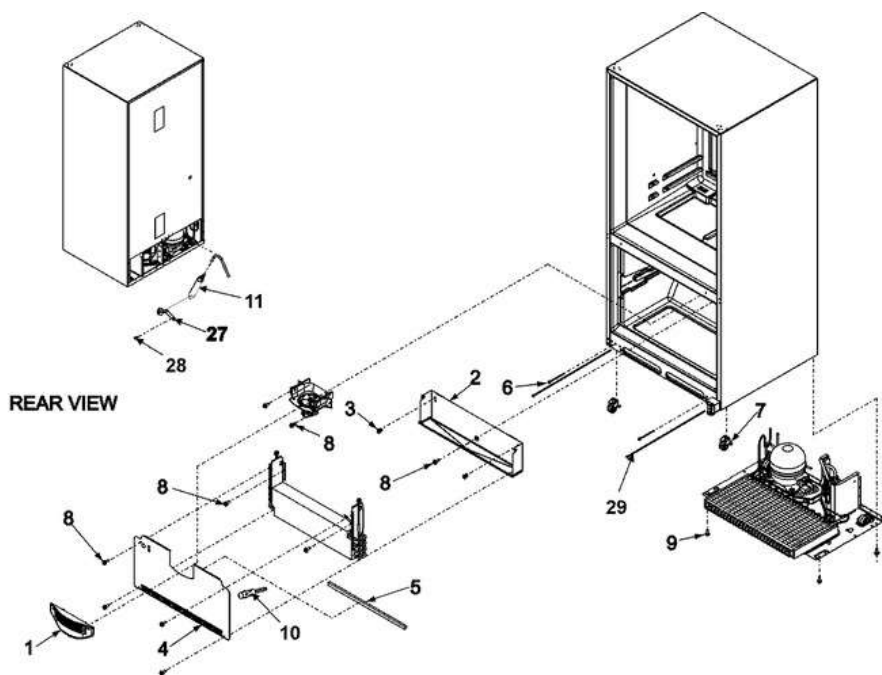

ABB2227DES

ABB2227DES

1	W10175909	Grille, Fz Airxx (Replaces: 67001079)
2	W10292802	Tray, Drip E-ct (Replaces: 67001080)
3	10623002	Clip, Evaporator
4	12226105	Cover, Evaporator (Replaces: 67003936)
4	W10308415	Cover, Evap 33`` (Replaces: 67005872)
5	W11159742	Gasket (Replaces: 67001776)
6	71003131	Bolt, Roller Adj (Replaces: 12606102)
7	12580304	Roller Bracket Assy (Replaces: 67002227)
8	67006425	Screw, Sm (Replaces: M0238616)
8	67006425	Screw, Sm
9	W10709798	Screw (Replaces: 67006573)
9	M0260242	Screw, Tf
10	12002355	Thermistor Kit
11	B2150504	Drier
12	12001919	Kit, Evaporator
13	12225601	Dam, Left Return (Replaces: 67001083)
14	67001084	Dam, Right Return
15	67001794	Heater, Defrost
16	10428101	Clip, Evap Heater
17	67002777	Shroud, Evap Fan
18	W10128551	Motor, Evap Fan (Replaces: 67003636)
19	67005633	Clip, Evap Motor
19	67005633	Clip (Replaces: 67003083)
20	67002780	Grommet, Fan Motor
20	12732802	Grommet, Fan Motor
21	2169142	Fan, Evaporator (Replaces: 12217201)
22	W10856123	Gasket, Foam (Replaces: 67001291)
23	12456801V	Bracket, Roller (Replaces: 12456801)
24	M0286708	Nut, Speed
25	10450603	Roller (Replaces: 10450602)
26	M1205302	Rivet
27	10547003	Clip, Drier
27	10547002	Clip, Drier
28	W10709801	Screw, Self Drill (Replaces: 67002525)
28	33001882	Screw (Replaces: 67006737)
29	10093320	Screw, Adjusting (Replaces: 67004684)