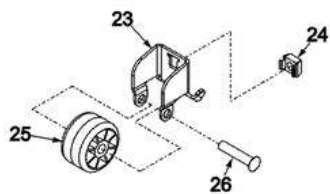

ABB2227DES

ABB2227DES

1	W10175909	Grille, Fz Airxx (Replaces: 67001079)
2	W10292802	Tray, Drip E-ct (Replaces: 67001080)
3	10623002	Clip, Evaporator
4	12226105	Cover, Evaporator (Replaces: 67003936)
4	W10308415	Cover, Evap 33`` (Replaces: 67005872)
5	W11159742	Gasket (Replaces: 67001776)
6	71003131	Bolt, Roller Adj (Replaces: 12606102)
7	12580304	Roller Bracket Assy (Replaces: 67002227)
8	67006425	Screw, Sm (Replaces: M0238616)
8	67006425	Screw, Sm
9	W10709798	Screw (Replaces: 67006573)
9	M0260242	Screw, Tf
10	12002355	Thermistor Kit
11	B2150504	Drier
12	12001919	Kit, Evaporator
13	12225601	Dam, Left Return (Replaces: 67001083)
14	67001084	Dam, Right Return
15	67001794	Heater, Defrost
16	10428101	Clip, Evap Heater
17	67002777	Shroud, Evap Fan
18	W10128551	Motor, Evap Fan (Replaces: 67003636)
19	67005633	Clip, Evap Motor
19	67005633	Clip (Replaces: 67003083)
20	67002780	Grommet, Fan Motor
20	12732802	Grommet, Fan Motor
21	2169142	Fan, Evaporator (Replaces: 12217201)
22	W10856123	Gasket, Foam (Replaces: 67001291)
23	12456801V	Bracket, Roller (Replaces: 12456801)
24	M0286708	Nut, Speed
25	10450603	Roller (Replaces: 10450602)
26	M1205302	Rivet
27	10547003	Clip, Drier
27	10547002	Clip, Drier
28	W10709801	Screw, Self Drill (Replaces: 67002525)
28	33001882	Screw (Replaces: 67006737)
29	10093320	Screw, Adjusting (Replaces: 67004684)