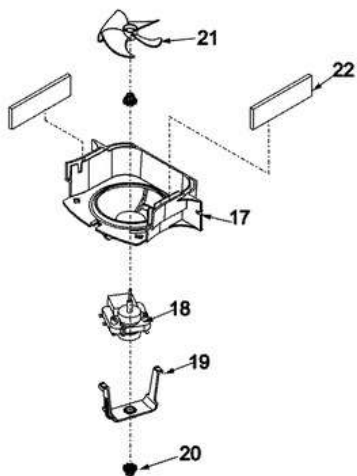

ABB2227DES

ABB2227DES

1	W10175909	Grille, Fz Airxx (Replaces: 67001079)
2	W10292802	Tray, Drip E-ct (Replaces: 67001080)
3	10623002	Clip, Evaporator
4	12226105	Cover, Evaporator (Replaces: 67003936)
4	W10308415	Cover, Evap 33`` (Replaces: 67005872)
5	W11159742	Gasket (Replaces: 67001776)
6	71003131	Bolt, Roller Adj (Replaces: 12606102)
7	12580304	Roller Bracket Assy (Replaces: 67002227)
8	67006425	Screw, Sm (Replaces: M0238616)
8	67006425	Screw, Sm
9	W10709798	Screw (Replaces: 67006573)
9	M0260242	Screw, Tf
10	12002355	Thermistor Kit
11	B2150504	Drier
12	12001919	Kit, Evaporator
13	12225601	Dam, Left Return (Replaces: 67001083)
14	67001084	Dam, Right Return
15	67001794	Heater, Defrost
16	10428101	Clip, Evap Heater
17	67002777	Shroud, Evap Fan
18	W10128551	Motor, Evap Fan (Replaces: 67003636)
19	67005633	Clip, Evap Motor
19	67005633	Clip (Replaces: 67003083)
20	67002780	Grommet, Fan Motor
20	12732802	Grommet, Fan Motor
21	2169142	Fan, Evaporator (Replaces: 12217201)
22	W10856123	Gasket, Foam (Replaces: 67001291)
23	12456801V	Bracket, Roller (Replaces: 12456801)
24	M0286708	Nut, Speed
25	10450603	Roller (Replaces: 10450602)
26	M1205302	Rivet
27	10547003	Clip, Drier
27	10547002	Clip, Drier
28	W10709801	Screw, Self Drill (Replaces: 67002525)
28	33001882	Screw (Replaces: 67006737)
29	10093320	Screw, Adjusting (Replaces: 67004684)