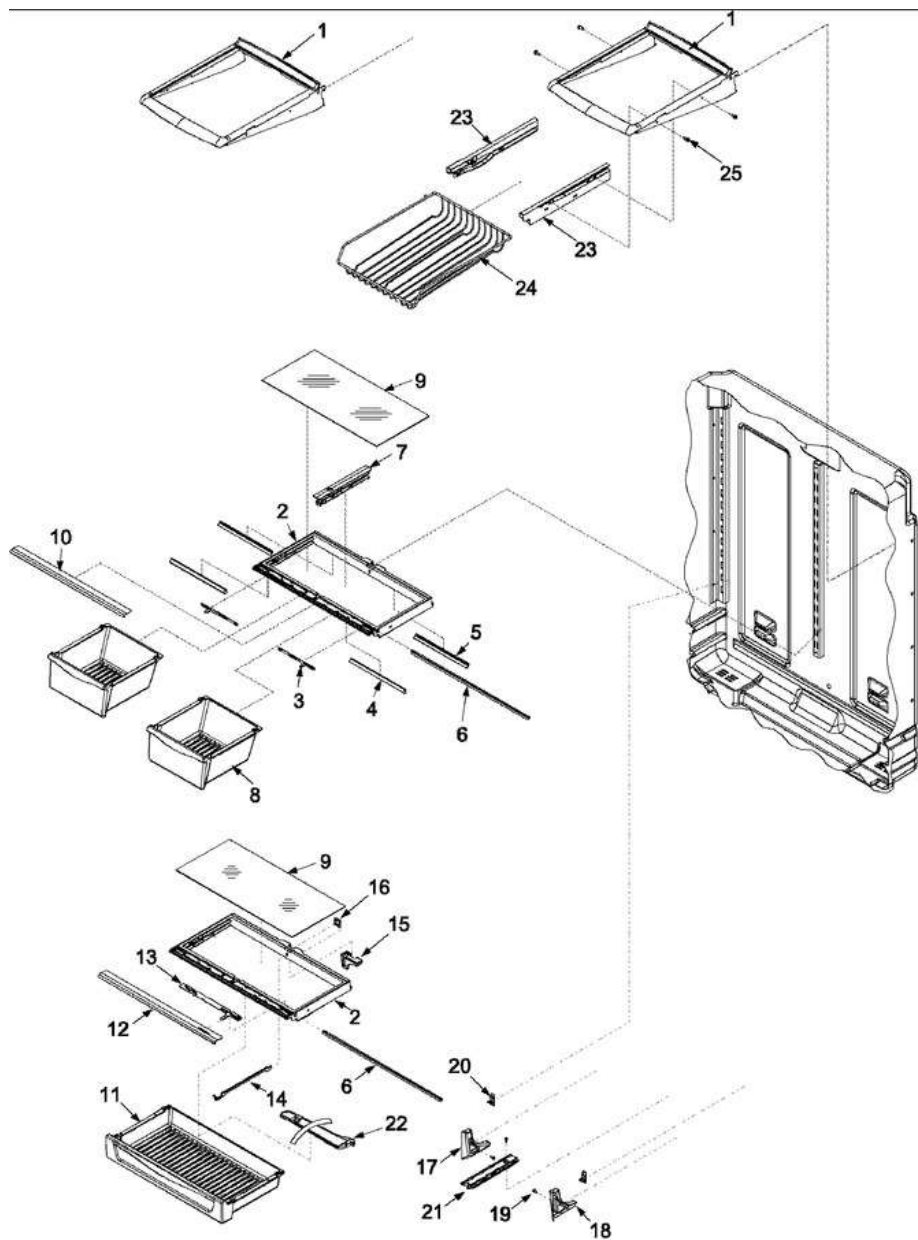

ABB2227DES

ABB2227DES

1	67003703	Shelf, Sta 33
1	12463310	Shelf, Glide Out (Replaces: 67004455)
2	W10568041	Frame, Crisper (Replaces: 67001056)
3	67005864	Slide, Humidity Control (Replaces: Y67001287)
4	67001063	Seal, Front Crisper
5	67001768	Seal, Rear Crisper
6	12227303WD	Brace, Crisper E-ct (Replaces: 67001059)
7	W10671238	Rail, Center Crisper (Replaces: 67001057)
8	67005906	Crisper Pan Assy (Replaces: 67003310)
9	67006878	Glass, Crisper (Replaces: 67001060)
10	W10231341	Extr, Crisper Front (Replaces: 67004420)
11	W10328329	Pan, Pantry (Replaces: 67004470)
12	W10231333	Extrusion, Front (Replaces: 67001913)
13	67002002	Slide,pantry
14	67002003	Bar,pantry
15	12531601	Tunnel,pantry (Replaces: 67002004)
16	W10368789	Gasket, Pantry (Replaces: 67002005)
17	67001721	Support, Lh Crisper
18	67001722	Support, Rh Crisper
19	67006425	Screw, Sm (Replaces: M0238642)
20	67001716	Hook, Ladder
21	67001719	Track, Deli Drawer
22	67001923	Divider, Pantry
23	67001054	Glide
24	12503808SP	Rack, Can (Replaces: 67001289)
25	489355	Screw (Replaces: 67006626)
25	489355	Screw (Replaces: M0214931)
23A	67001053	Glide