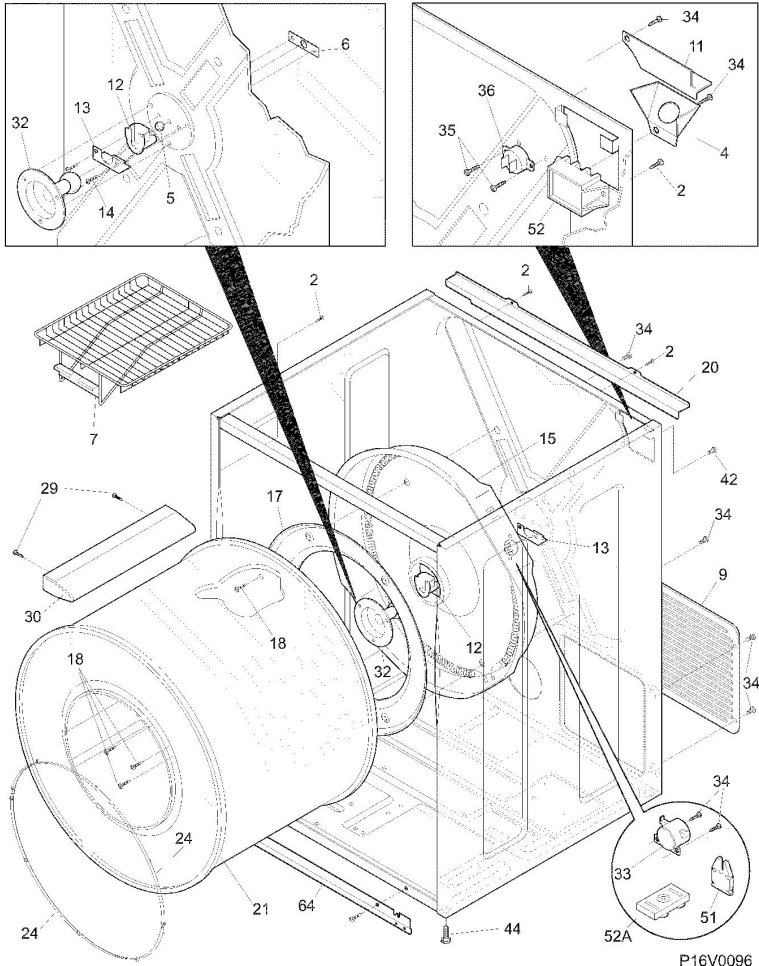

Publication No: 5995493680

AEQ8000FS0

CABINET/DRUM

P16V0096

Distribuidor Autorizado

SurteRápido.com

Venta de Refacciones
Electrodomesticas

Secadora W.W. AEQ8000FS0

Guía	N.P.	Descripción
2	131168200	Screw,pan head ,8-18B x 0.31
4	131785200	Bracket,elec power cord ,knock out
5	5303281019	Ball,grounding
6	5303281020	Clip,ball ,steel ,flat nut
7	137170800	Rack,drying
9	131793200	Panel,service access ,rear
11	5303211428	COVER, TERMINAL BLOCK
12	131825900	BEARING-DRUM SUPPORT
13	131724301	Bracket,bearing support
14	131205400	Screw,bracket mtg. ,10-16B x 1.375 ,cr/sq drive
15	131553900	Heater Assy,w/housing/felt
17	3204254	Baffle,heater shield
18	131477000	Screw,10-16AB x 0.375
20	134166500	Bracket,top panel mtg. ,rear
21	134122552	Drum,dryer ,stainless steel ,service kit
24	137513300	GLIDE-DRUM
29	131382300	Screw,quadrex head ,10-14 x 1.00 ,vane mtg.,special
30	5304405283	VANE-STRAIGHT-GRAY
32	131777700	Shaft,drum support ,ballhitch
33	3204267	THERMOSTAT-SAFETY
34	215822000	Screw, pan head, 8-18AB x 0.375
35	131892100	Screw,6-20B x 0.230
36	134120900	THERMAL LIMITER
42	134154100	Screw,hex washer head ,10-32 x 0.375 ,ground
44	134344900	Leveling Leg,screw
51	131472100	Insulator,heater housing
52	134101400	Terminal Block,main
64	134360100	Bracket,svce panel mtg.