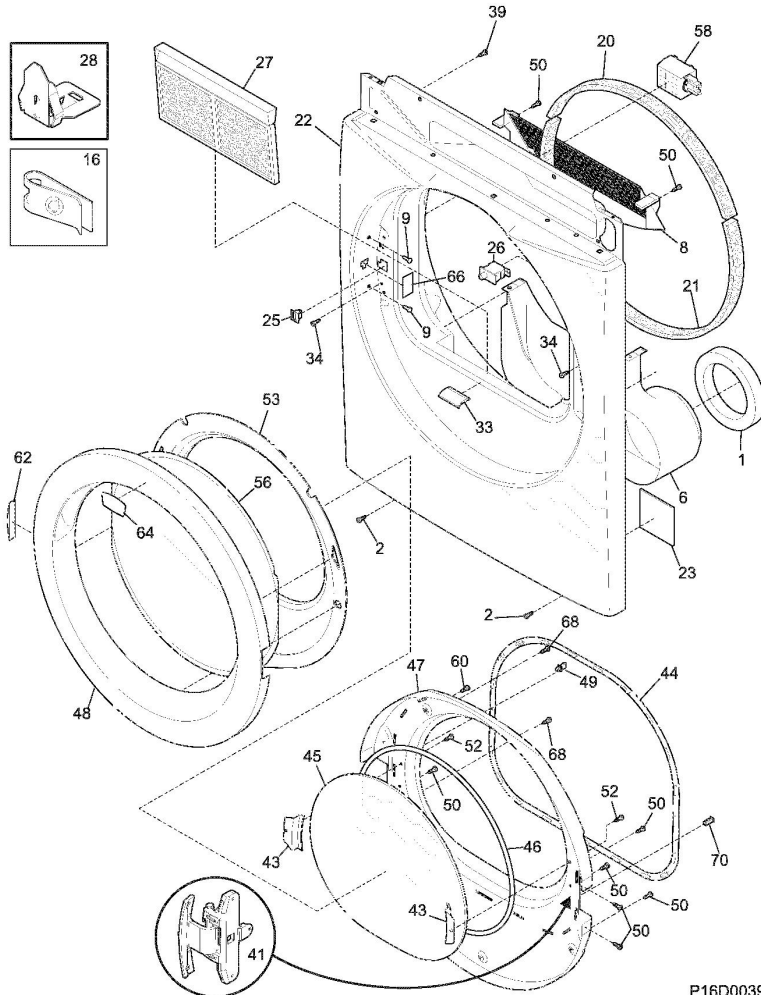

Publication No: 5995493680

AEQ8000FS0

FRONT PANEL/LINT FILTER

P16D0039

Distribuidor Autorizado

SurteRápido.com

Venta de Refacciones
Electrodomesticas

Secadora W.W. AEQ8000FS0

Guía	N.P.	Descripción
1	134417000	Seal,air duct
2	131168200	Screw,pan head ,8-18B x 0.31
6	134382900	Duct,air
8	131845802	Cover,lint housing ,w/moist sensor
9	131633200	Plug,white
16	134440100	Clip,U-nut
20	134440200	Seal,felt ,upper
21	134134700	Seal,felt ,lower
22	134684310	Panel,front ,white ,w/lamp hole
23	131744202	Damper,vibration
25	134548000	Latch,door ,lower
26	131843101	Switch,door ,rectangle ,with drum light
27	131450300	Trap,lint blade assy
28	134440000	Clip,guide
33	134737200	Guide,door
34	131243700	Screw, pan head, 8-18AB x 0.375
39	131205100	Screw,No.8 pan head ,10-10B x 0.500 ,cr/sq drive
41	134680900	Hinge,door
43	134559300	Bracket,door glass
44	134720900	Gasket,door seal
45	134611800	Glass,inner door
46	134580300	Gasket,door glass ,inner
47	134683940	Panel,inner door ,gray
48	134854300	Panel,outer door ,chrome
49	134548100	Door Strike
50	131303300	Screw,pan head ,10-16AB x 0.500 ,locking
52	134529600	Screw,indt pan head ,8-18AB x 0.375